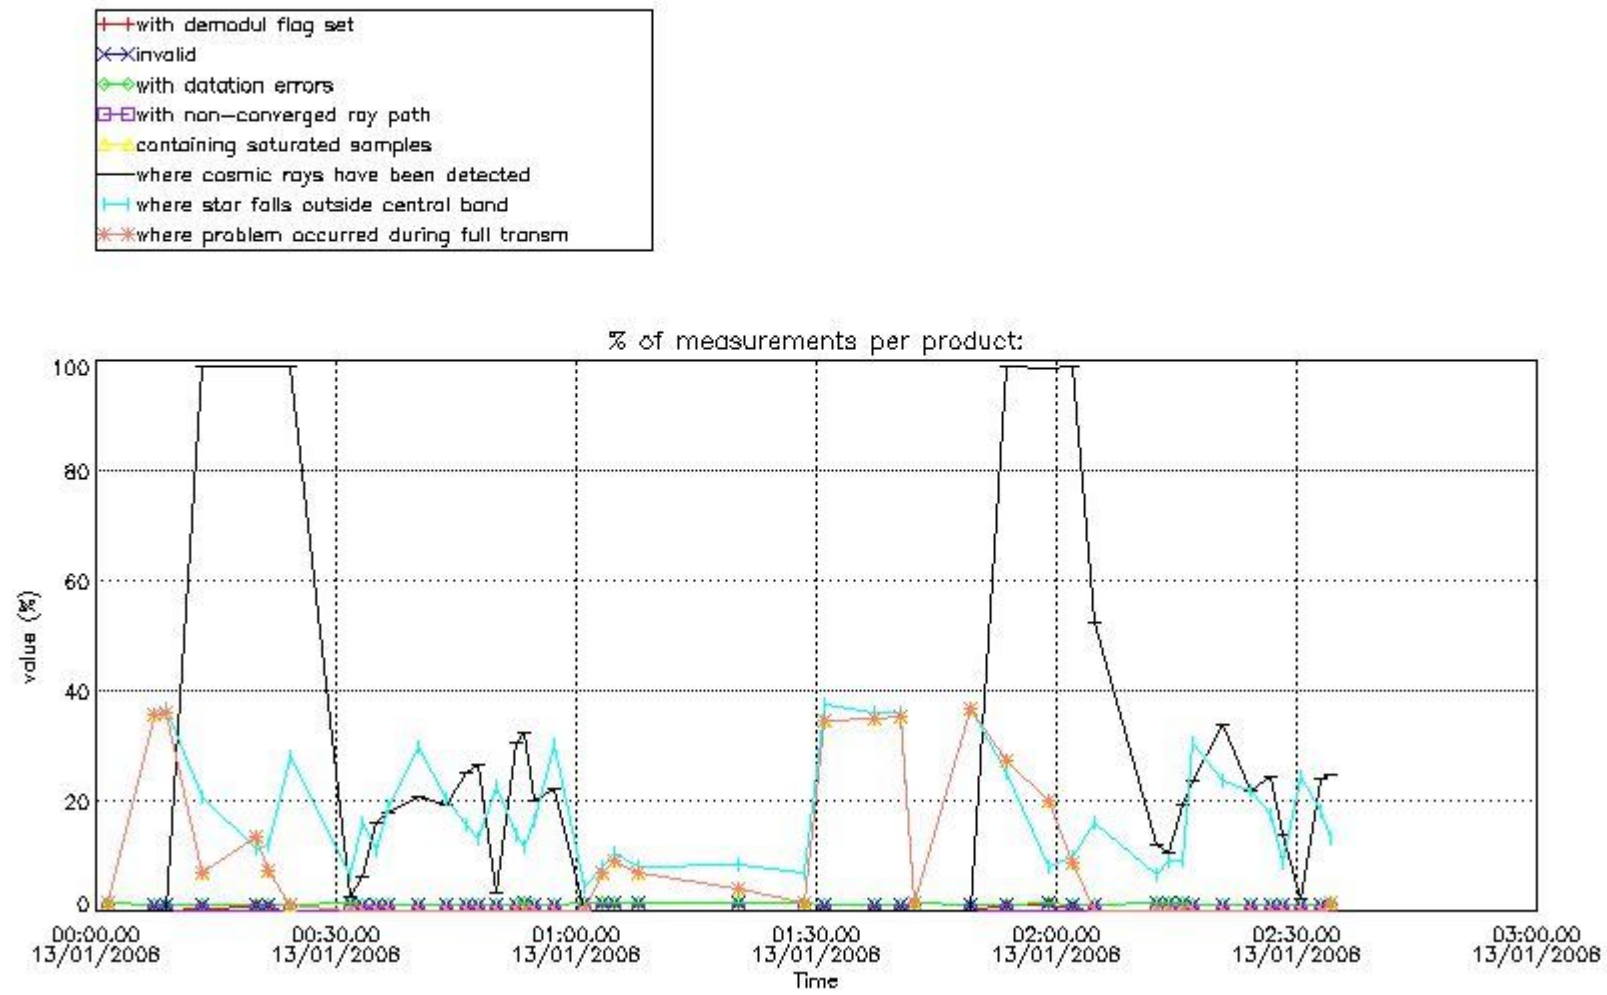

At least one measurement with demodulation flag set:	30.4348 %
Reference spectrum computed from DB:	0.00000 %
Reference spectrum with small number of measurements:	0.00000 %
SATU data not used:	0.00000 %

5.2 Plot quality information per product (time dependant)

5.3 Plot quality information per product (world map)