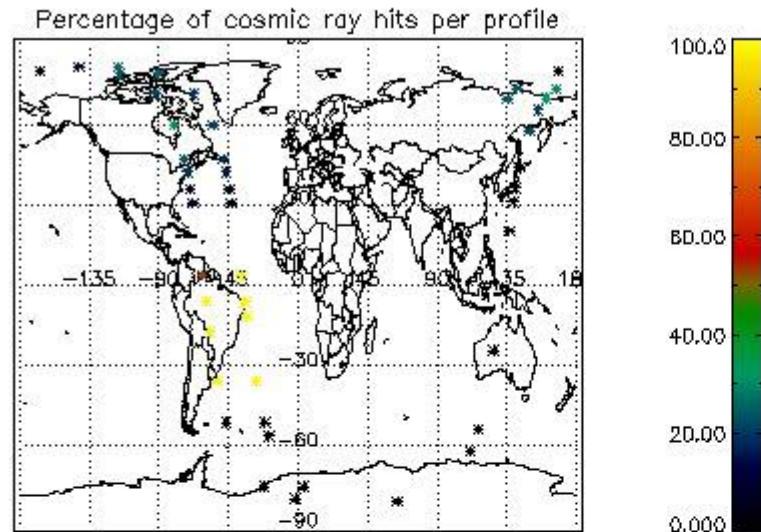

6. Statistics and plot of tangent altitude of the last measurement (DARK & BRIGHT products without errors)

6.1 Statistics on tangent altitude lost:

Statistics	DARK	BRIGHT	TWILIGHT
Mean:	15.235	13.735	NaN
St. deviation:	5.2432	9.1092	NaN
Maximum:	20.967	25.747	NaN
Minimum:	5.6477	3.3268	NaN
Number of data:	16.000	14.000	NaN

6.2 Plot for DARK limb products