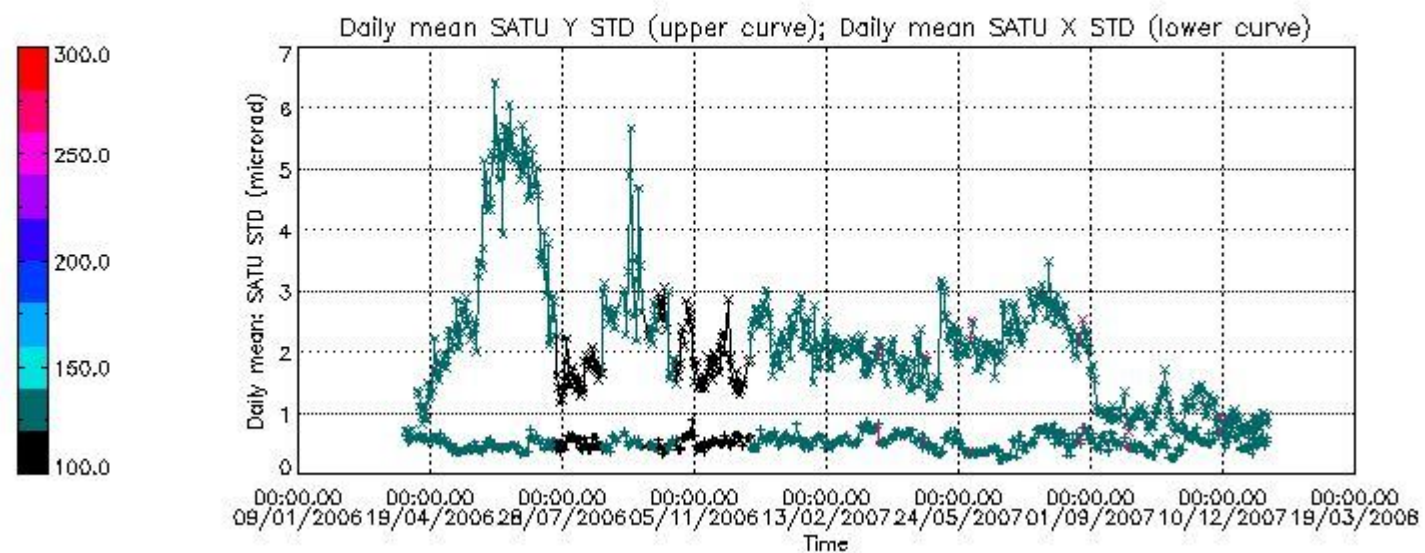

Number of data:	14250.	14250.	11600.	11600.

7.2.2 Trend of daily SATU NEA St. deviation since 1st April 2006 (dark limb)

The long term trend of the SATU 'X' and 'Y' standard deviations should be constant during the whole mission.

The colorbar represents the start tangent altitude (km) of the occultations.

Upper curve: STD of SATU Y axis

Lower curve: STD of SATU X axis

8. Auxiliary Data Files used for the production reported in section 2.4

The number reported in the third column indicates since which file (see list in section 2.4) the corresponding auxiliary file has been used. The fourth column is the date of those product files.

Type	Auxiliary Filename	Used since product	Used since product date
INST_PHYS_CHARACTERISTICS	GOM_INS_AXNIEC20050627_150713_20030716_120000_20100101_000000	1	13-JAN-2008 00:01:32
CALIBRATION_DATABASE	GOM_CAL_AXVIEC20080109_125406_20080107_000000_20100101_000000	1	13-JAN-2008 00:01:32
LEVEL-1B_PROC_CONFIG	GOM_PR1_AXNIEC20050627_151042_20020301_000000_20100101_000000	1	13-JAN-2008 00:01:32
STAR_CATALOGUE	GOM_CAT_AXVIEC20020121_161009_20020101_000000_20200101_000000	1	13-JAN-2008 00:01:32
STELLAR_SPECTRA_DATABANK	GOM_STS_AXNIEC20040308_103538_20020101_160000_20100101_000000	1	13-JAN-2008 00:01:32
ECMWF_FILE	AUX_ECF_AXNECM20080112_073113_20080112_210000_20080113_090000	1	13-JAN-2008 00:01:32
OPTIONAL_ECMWF_FILE	MISSING	1	13-JAN-2008 00:01:32
ORBIT_DATA_FILE	DOR_NAV_OPNPDE20080112_204102_000060572065_00071_30686_4937.N1	1	13-JAN-2008 00:01:32
ORBIT_DATA_FILE	DOR_NAV_OPNPDE20080112_222718_000057382065_00072_30687_4938.N1	4	13-JAN-2008 00:13:10
ORBIT_DATA_FILE	DOR_NAV_OPNPDE20080113_000815_000054192065_00073_30688_4939.N1	31	13-JAN-2008 01:49:19