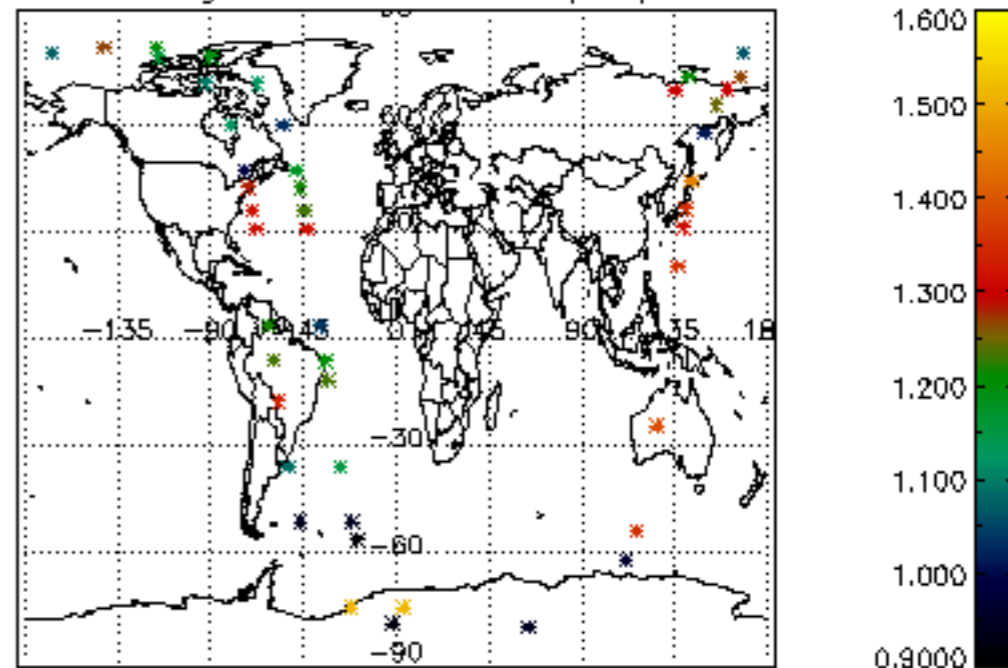

Percentage of datation errors per profile