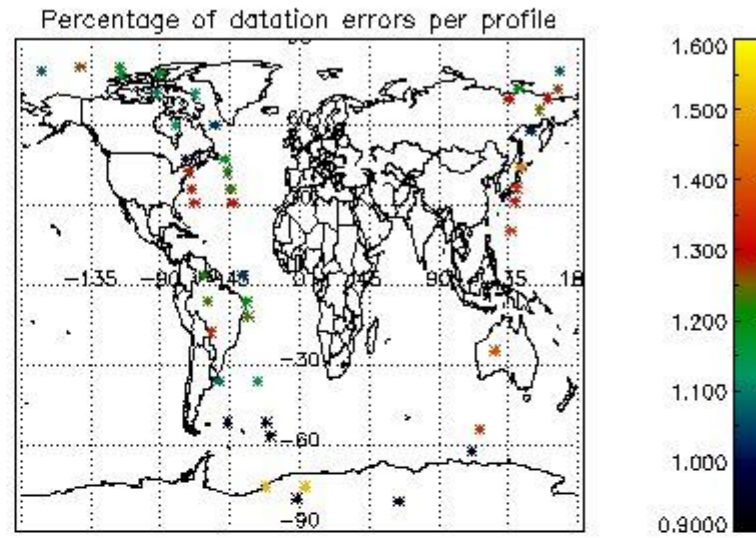

6. Statistics and plot of tangent altitude of the last measurement (DARK & BRIGHT products without errors)

6.1 Statistics on tangent altitude lost:

Statistics	DARK	BRIGHT	TWILIGHT
Mean:	15.235	13.735	NaN
St. deviation:	5.2432	9.1092	NaN
Maximum:	20.967	25.747	NaN
Minimum:	5.6477	3.3268	NaN
Number of data:	16.000	14.000	NaN

6.2 Plot for DARK limb products