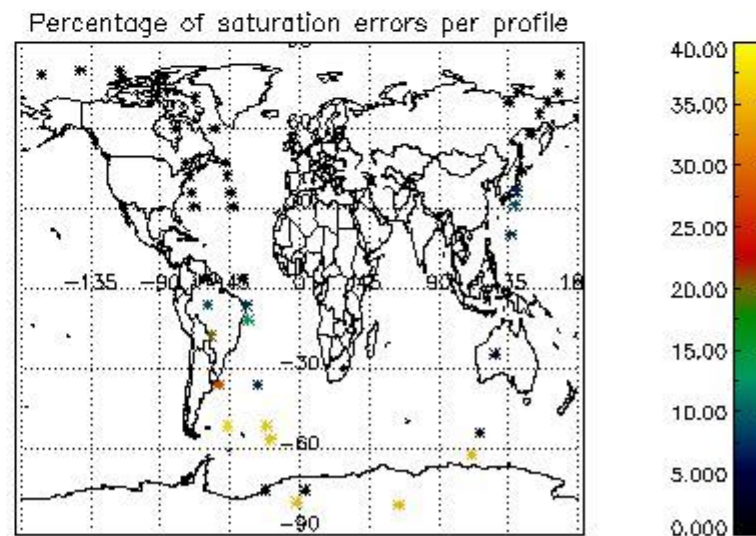

6. Statistics and plot of tangent altitude of the last measurement (DARK & BRIGHT products without errors)

6.1 Statistics on tangent altitude lost:

Statistics	DARK	BRIGHT	TWILIGHT
Mean:	15.235	13.735	NaN
St. deviation:	5.2432	9.1092	NaN
Maximum:	20.967	25.747	NaN
Minimum:	5.6477	3.3268	NaN
Number of data:	16.000	14.000	NaN

6.2 Plot for DARK limb products