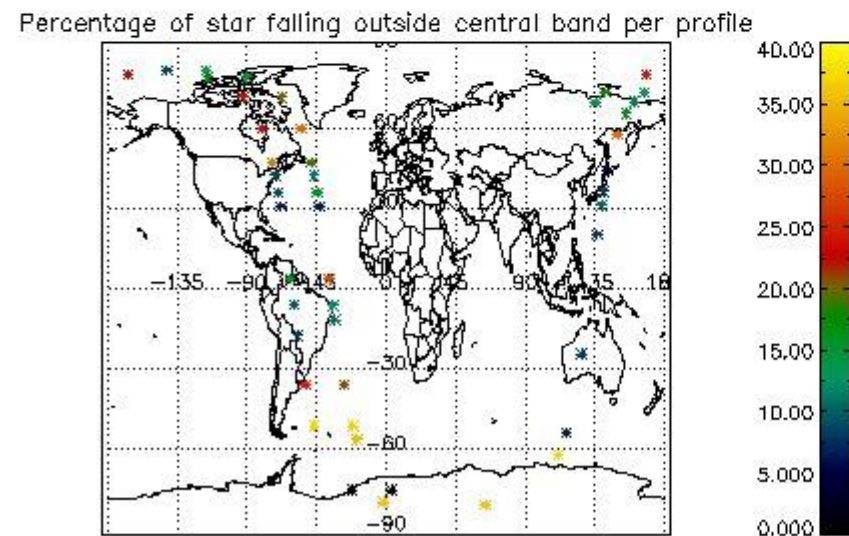

6. Statistics and plot of tangent altitude of the last measurement (DARK & BRIGHT products without errors)

6.1 Statistics on tangent altitude lost:

Statistics	DARK	BRIGHT	TWILIGHT
Mean:	15.235	13.735	NaN
St. deviation:	5.2432	9.1092	NaN
Maximum:	20.967	25.747	NaN
Minimum:	5.6477	3.3268	NaN
Number of data:	16.000	14.000	NaN

6.2 Plot for DARK limb products