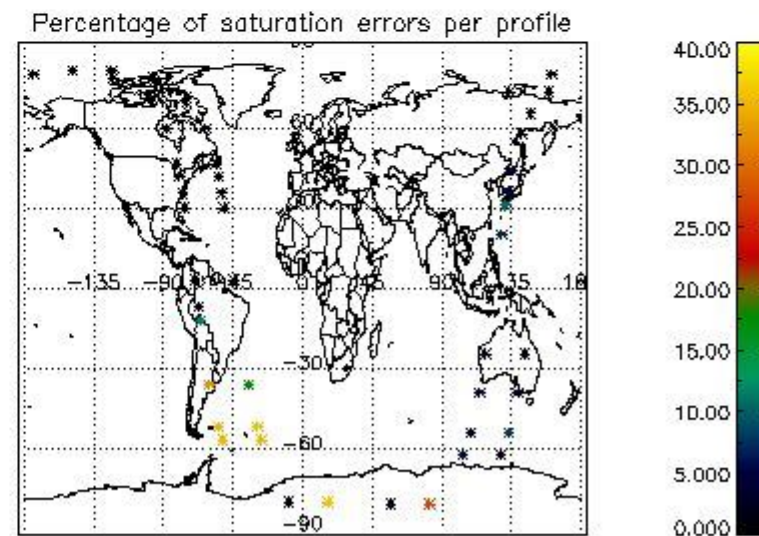

6. Statistics and plot of tangent altitude of the last measurement (DARK & BRIGHT products without errors)

6.1 Statistics on tangent altitude lost:

Statistics	DARK	BRIGHT	TWILIGHT
Mean:	16.512	15.104	NaN
St. deviation:	4.1766	8.5440	NaN
Maximum:	20.307	24.550	NaN
Minimum:	6.9700	3.4483	NaN
Number of data:	14.000	20.000	NaN

6.2 Plot for DARK limb products