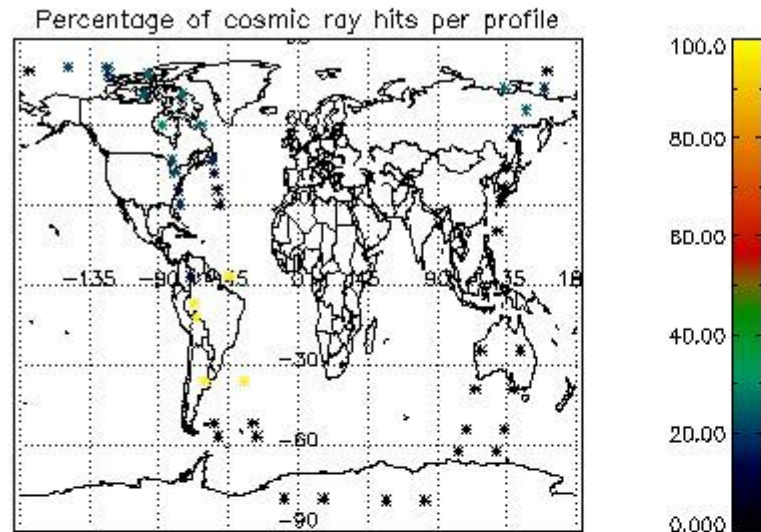

6. Statistics and plot of tangent altitude of the last measurement (DARK & BRIGHT products without errors)

6.1 Statistics on tangent altitude lost:

Statistics	DARK	BRIGHT	TWILIGHT
Mean:	16.512	15.104	NaN
St. deviation:	4.1766	8.5440	NaN
Maximum:	20.307	24.550	NaN
Minimum:	6.9700	3.4483	NaN
Number of data:	14.000	20.000	NaN

6.2 Plot for DARK limb products