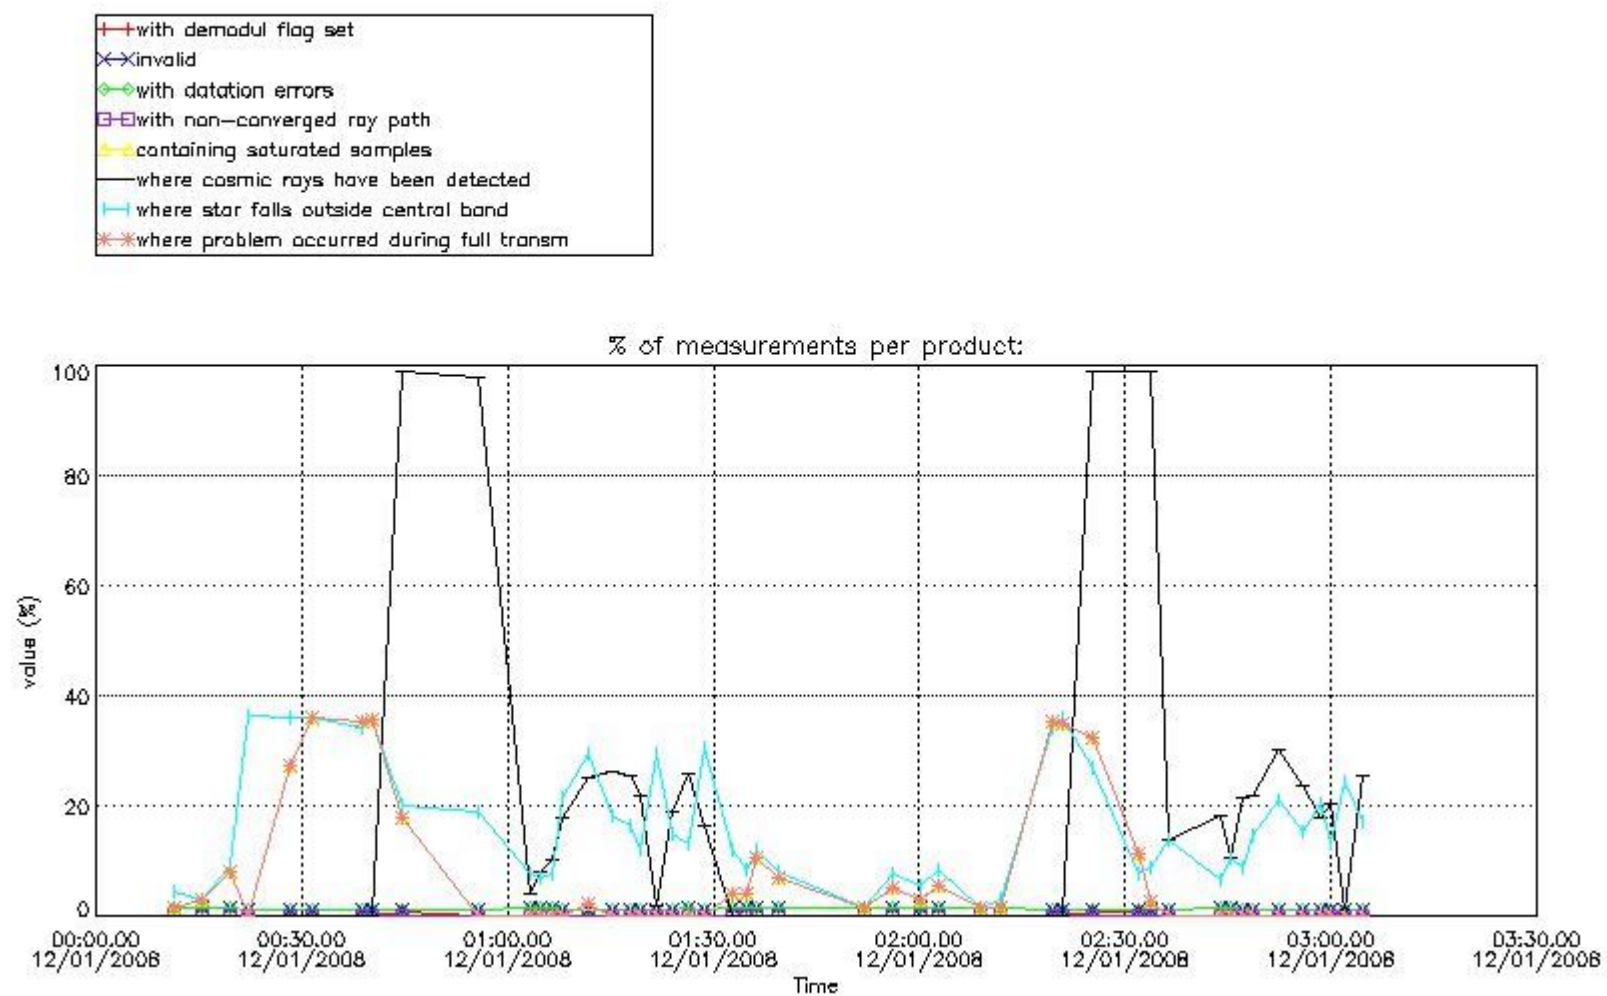

At least one measurement with demodulation flag set:	25.0000 %
Reference spectrum computed from DB:	0.00000 %
Reference spectrum with small number of measurements:	0.00000 %
SATU data not used:	0.00000 %

5.2 Plot quality information per product (time dependant)

5.3 Plot quality information per product (world map)