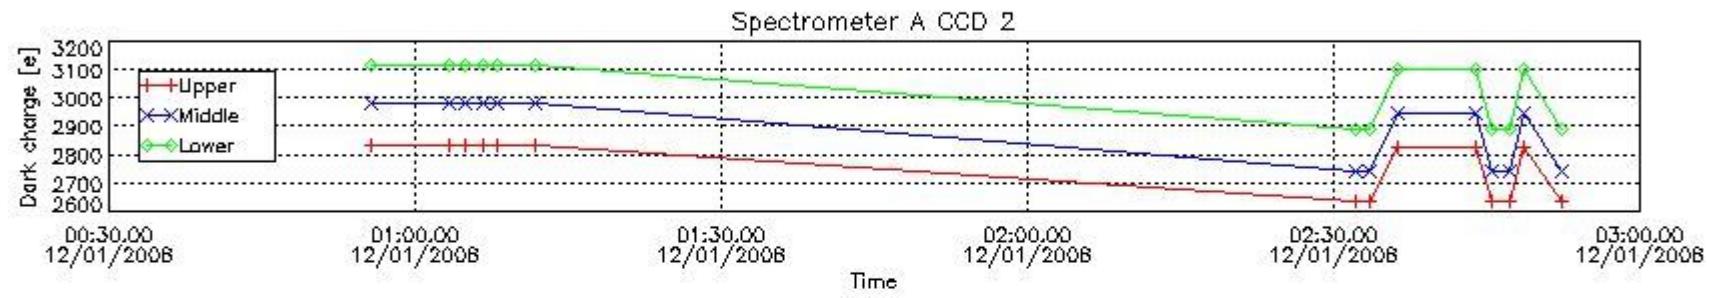

5. Demodulation flag and quality information monitoring

In this section it is presented the modulation information extracted from the pcd (product confidence data) at measurement level and information extracted from the Quality Summary dataset. Only products without errors (error flag in the MPH set to "0") are used.

5.1 Percentage of products during reporting period with: