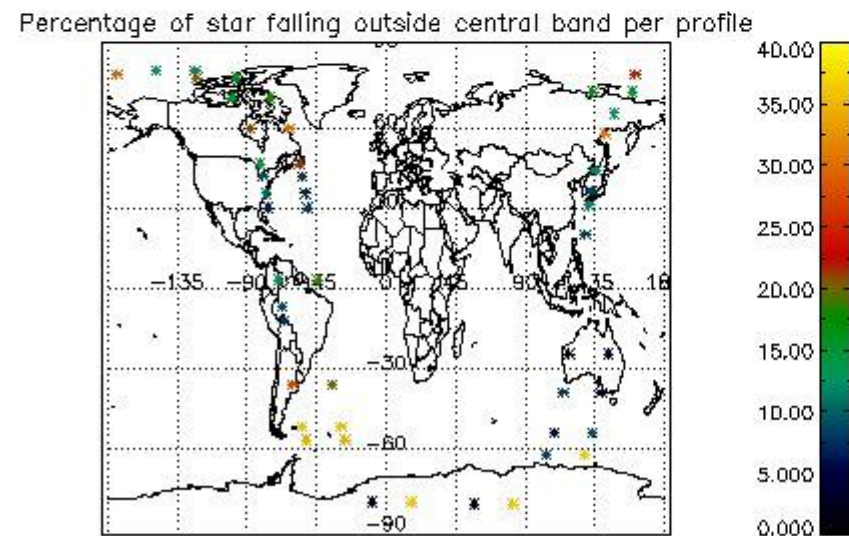

6. Statistics and plot of tangent altitude of the last measurement (DARK & BRIGHT products without errors)

6.1 Statistics on tangent altitude lost:

Statistics	DARK	BRIGHT	TWILIGHT
Mean:	16.512	15.104	NaN
St. deviation:	4.1766	8.5440	NaN
Maximum:	20.307	24.550	NaN
Minimum:	6.9700	3.4483	NaN
Number of data:	14.000	20.000	NaN

6.2 Plot for DARK limb products