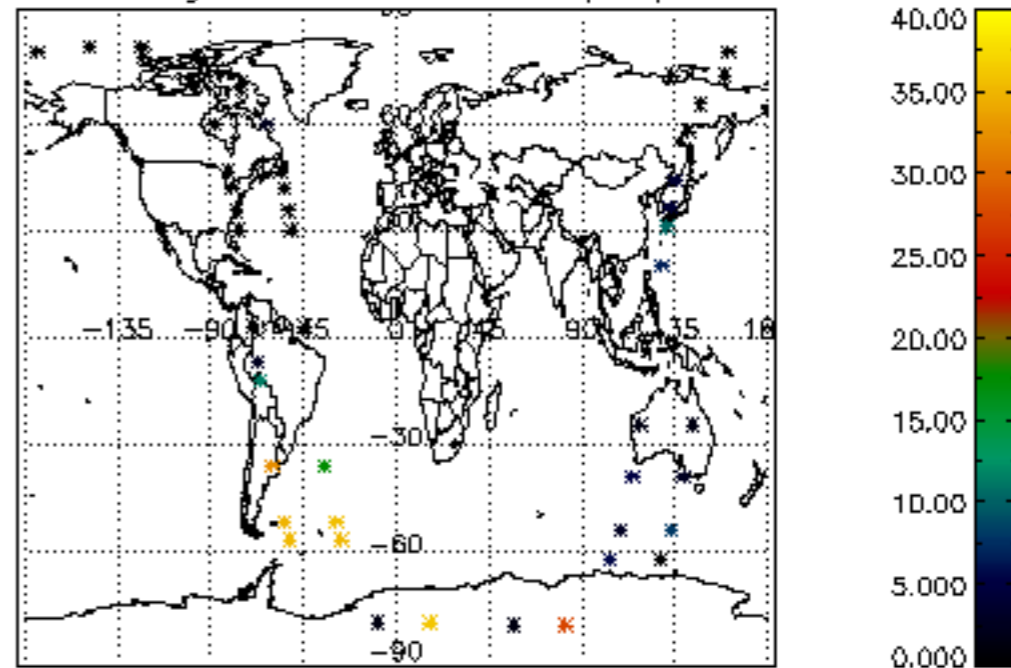

Percentage of cosmic ray hits per profile

Percentage of datation errors per profile

Percentage of star falling outside central band per profile

Percentage of saturation errors per profile

Tangent altitude at which the star is lost