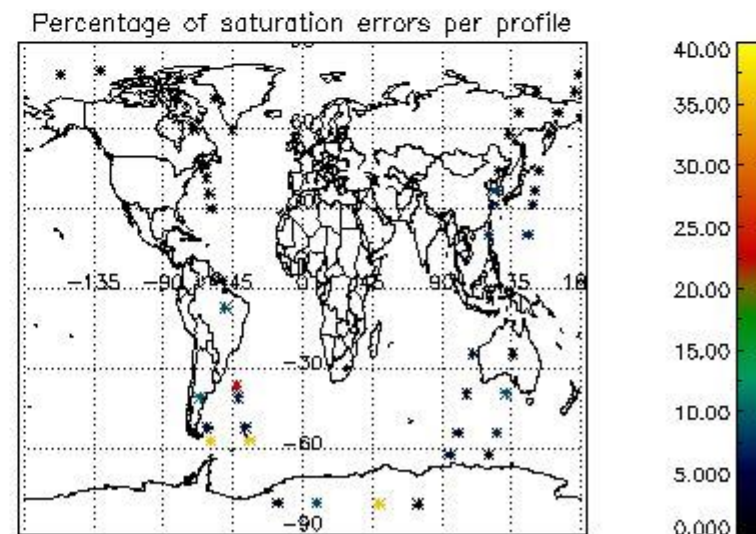

6. Statistics and plot of tangent altitude of the last measurement (DARK & BRIGHT products without errors)

6.1 Statistics on tangent altitude lost:

Statistics	DARK	BRIGHT	TWILIGHT
Mean:	15.293	16.591	NaN
St. deviation:	6.3538	7.7335	NaN
Maximum:	22.577	27.996	NaN
Minimum:	4.1344	3.4054	NaN
Number of data:	8.0000	24.000	NaN

6.2 Plot for DARK limb products