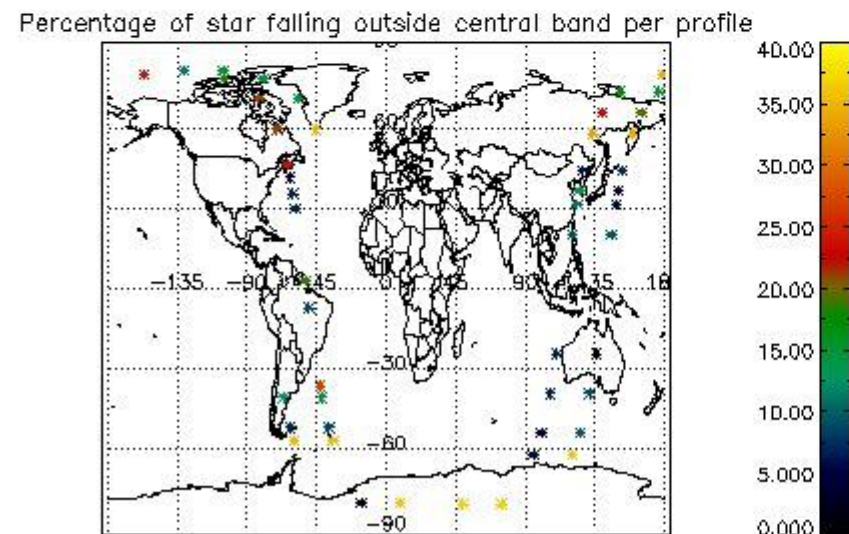

6. Statistics and plot of tangent altitude of the last measurement (DARK & BRIGHT products without errors)

6.1 Statistics on tangent altitude lost:

Statistics	DARK	BRIGHT	TWILIGHT
Mean:	15.293	16.591	NaN
St. deviation:	6.3538	7.7335	NaN
Maximum:	22.577	27.996	NaN
Minimum:	4.1344	3.4054	NaN
Number of data:	8.0000	24.000	NaN

6.2 Plot for DARK limb products