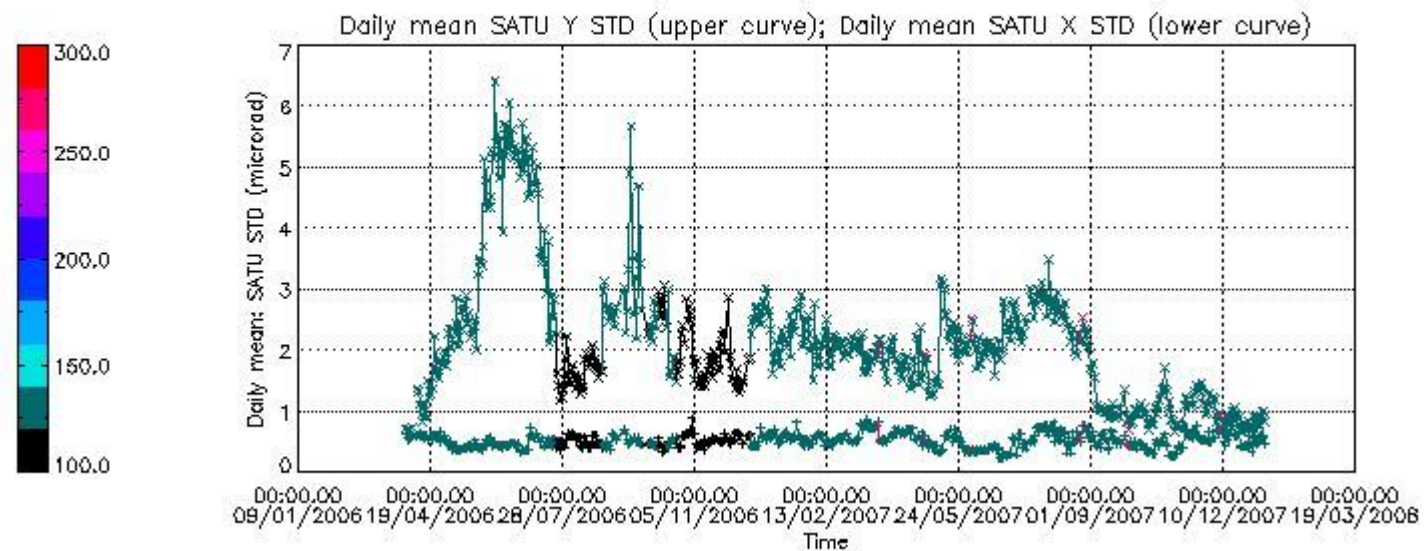

Number of data:	7050.0	7050.0	19550.	19550.

7.2.2 Trend of daily SATU NEA St. deviation since 1st April 2006 (dark limb)

The long term trend of the SATU 'X' and 'Y' standard deviations should be constant during the whole mission.

The colorbar represents the start tangent altitude (km) of the occultations.

Upper curve: STD of SATU Y axis

Lower curve: STD of SATU X axis

8. Auxiliary Data Files used for the production reported in section 2.4

The number reported in the third column indicates since which file (see list in section 2.4) the corresponding auxiliary file has been used. The fourth column is the date of those product files.

Type	Auxiliary Filename	Used since product	Used since product date
INST_PHYS_CHARACTERISTICS	GOM_INS_AXNIEC20050627_150713_20030716_120000_20100101_000000	1	11-JAN-2008 00:02:42
CALIBRATION_DATABASE	GOM_CAL_AXVIEC20080109_125406_20080107_000000_20100101_000000	1	11-JAN-2008 00:02:42
LEVEL-1B_PROC_CONFIG	GOM_PR1_AXNIEC20050627_151042_20020301_000000_20100101_000000	1	11-JAN-2008 00:02:42
STAR_CATALOGUE	GOM_CAT_AXVIEC20020121_161009_20020101_000000_20200101_000000	1	11-JAN-2008 00:02:42
STELLAR_SPECTRA_DATABANK	GOM_STS_AXNIEC20040308_103538_20020101_160000_20100101_000000	1	11-JAN-2008 00:02:42
ECMWF_FILE	AUX_ECF_AXNECM20080110_073111_20080110_210000_20080111_090000	1	11-JAN-2008 00:02:42
OPTIONAL_ECMWF_FILE	MISSING	1	11-JAN-2008 00:02:42
ORBIT_DATA_FILE	DOR_NAV_OPNPDE20080110_215021_000057382065_00043_30658_4925.N1	1	11-JAN-2008 00:02:42
ORBIT_DATA_FILE	DOR_NAV_OPNPDE20080110_233118_000057382065_00044_30659_4926.N1	21	11-JAN-2008 01:14:59
ORBIT_DATA_FILE	DOR_NAV_OPNPDE20080111_011215_000041442065_00045_30660_4927.N1	43	11-JAN-2008 02:31:52