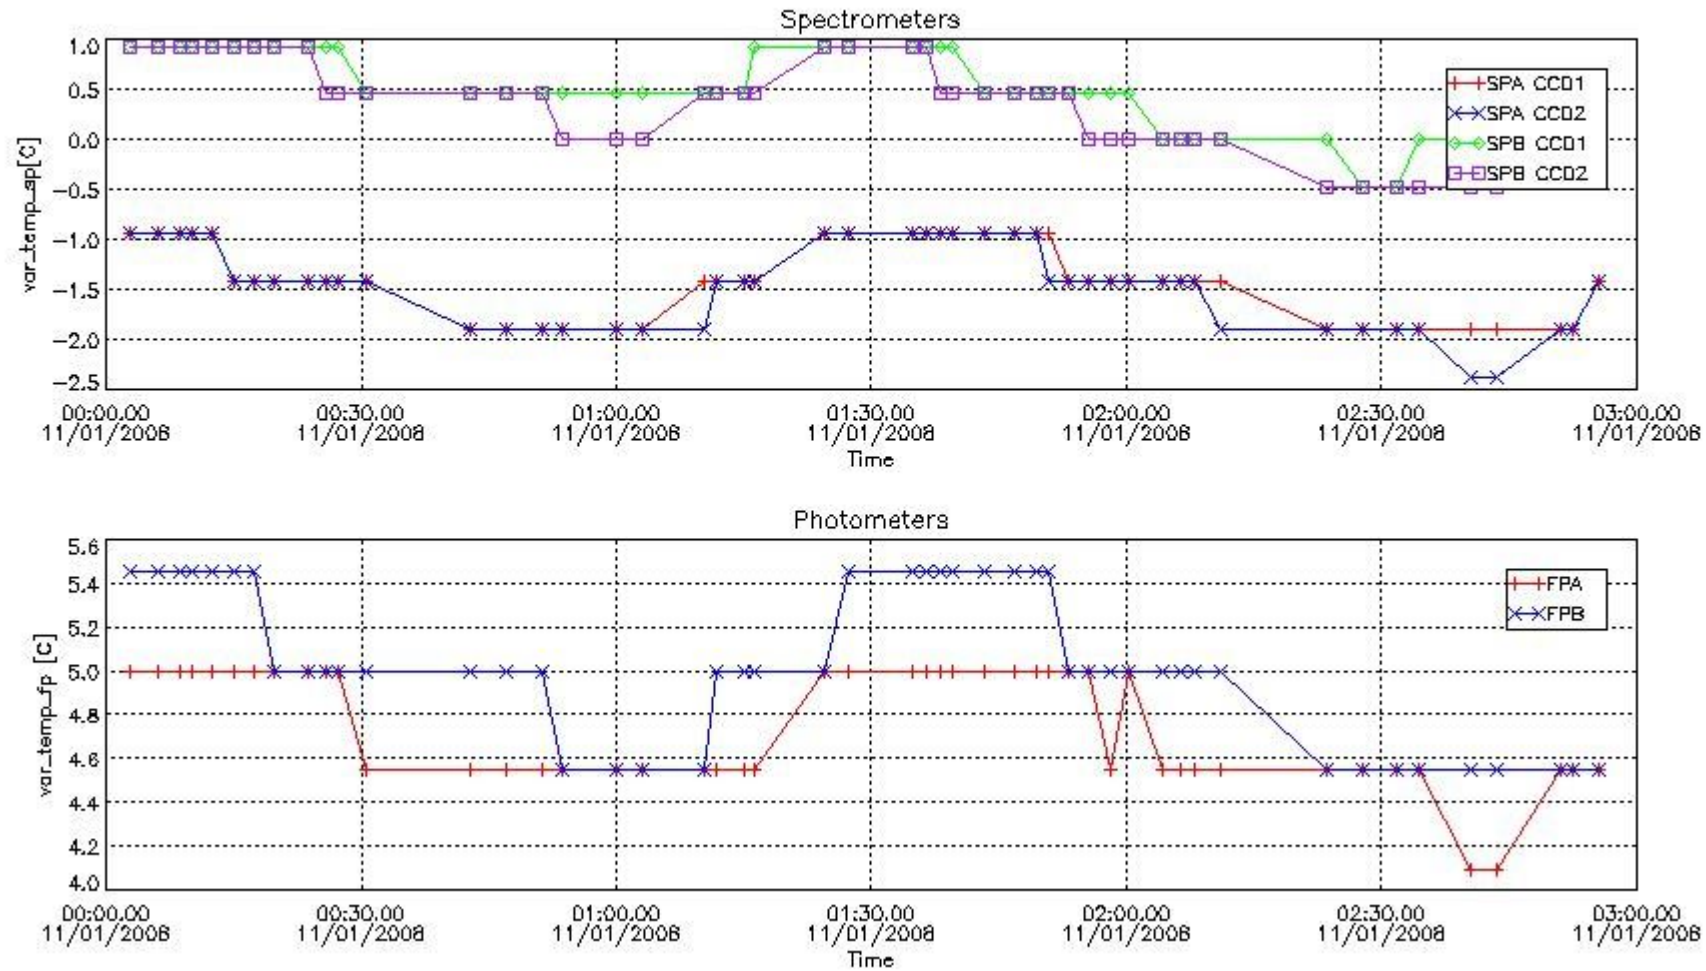

4. Overview of dark signal processing per product

The Dark Charge (DC) is a temperature-dependant signal added to the useful measurements and it is therefore subtracted from them during the processing. There are two phenomena that produce a continuous increase of the DC: the "hot pixels" (a pixel is "hot" when its DC exceeds by a significant amount its value measured on ground at the same temperature) and the "Random Telegraphic Signal" (abrupt change positive or negative of the CCD pixel signal, random in time, affecting only the DC part of the signal and not the photon generated signal).

In this section a list of products that did not use the Dark Sky Area (DSA) observation for the DC computation is given. It is also provided the mean DC plot per product for dark limb products with no error flag set.

4.1 All products used the DSA observation for the DC computation

4.2 Plot of mean dark charges per product: only products in DARK limb conditions without errors are used