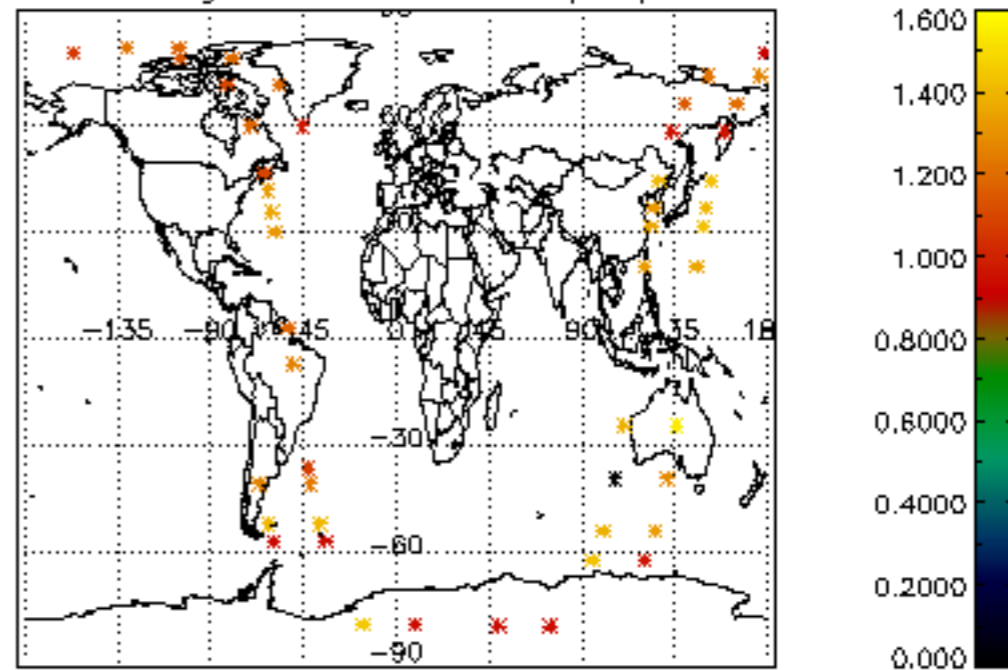

Percentage of datation errors per profile