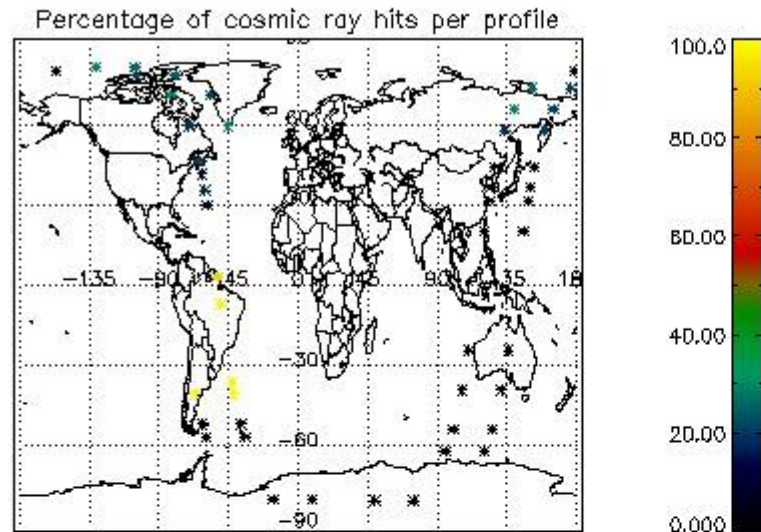

6. Statistics and plot of tangent altitude of the last measurement (DARK & BRIGHT products without errors)

6.1 Statistics on tangent altitude lost:

Statistics	DARK	BRIGHT	TWILIGHT
Mean:	15.293	16.591	NaN
St. deviation:	6.3538	7.7335	NaN
Maximum:	22.577	27.996	NaN
Minimum:	4.1344	3.4054	NaN
Number of data:	8.0000	24.000	NaN

6.2 Plot for DARK limb products