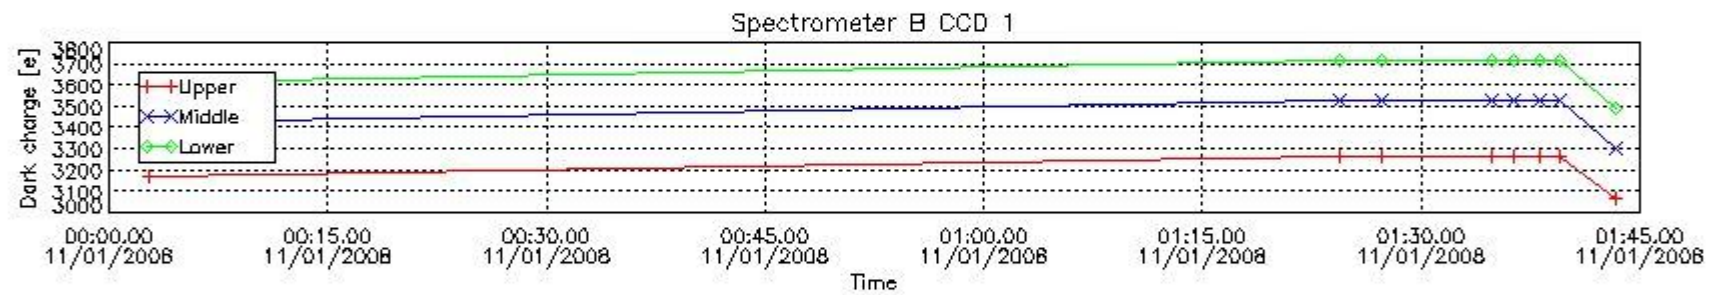

5. Demodulation flag and quality information monitoring

In this section it is presented the modulation information extracted from the pcd (product confidence data) at measurement level and information extracted from the Quality Summary dataset. Only products without errors (error flag in the MPH set to "0") are used.

5.1 Percentage of products during reporting period with: