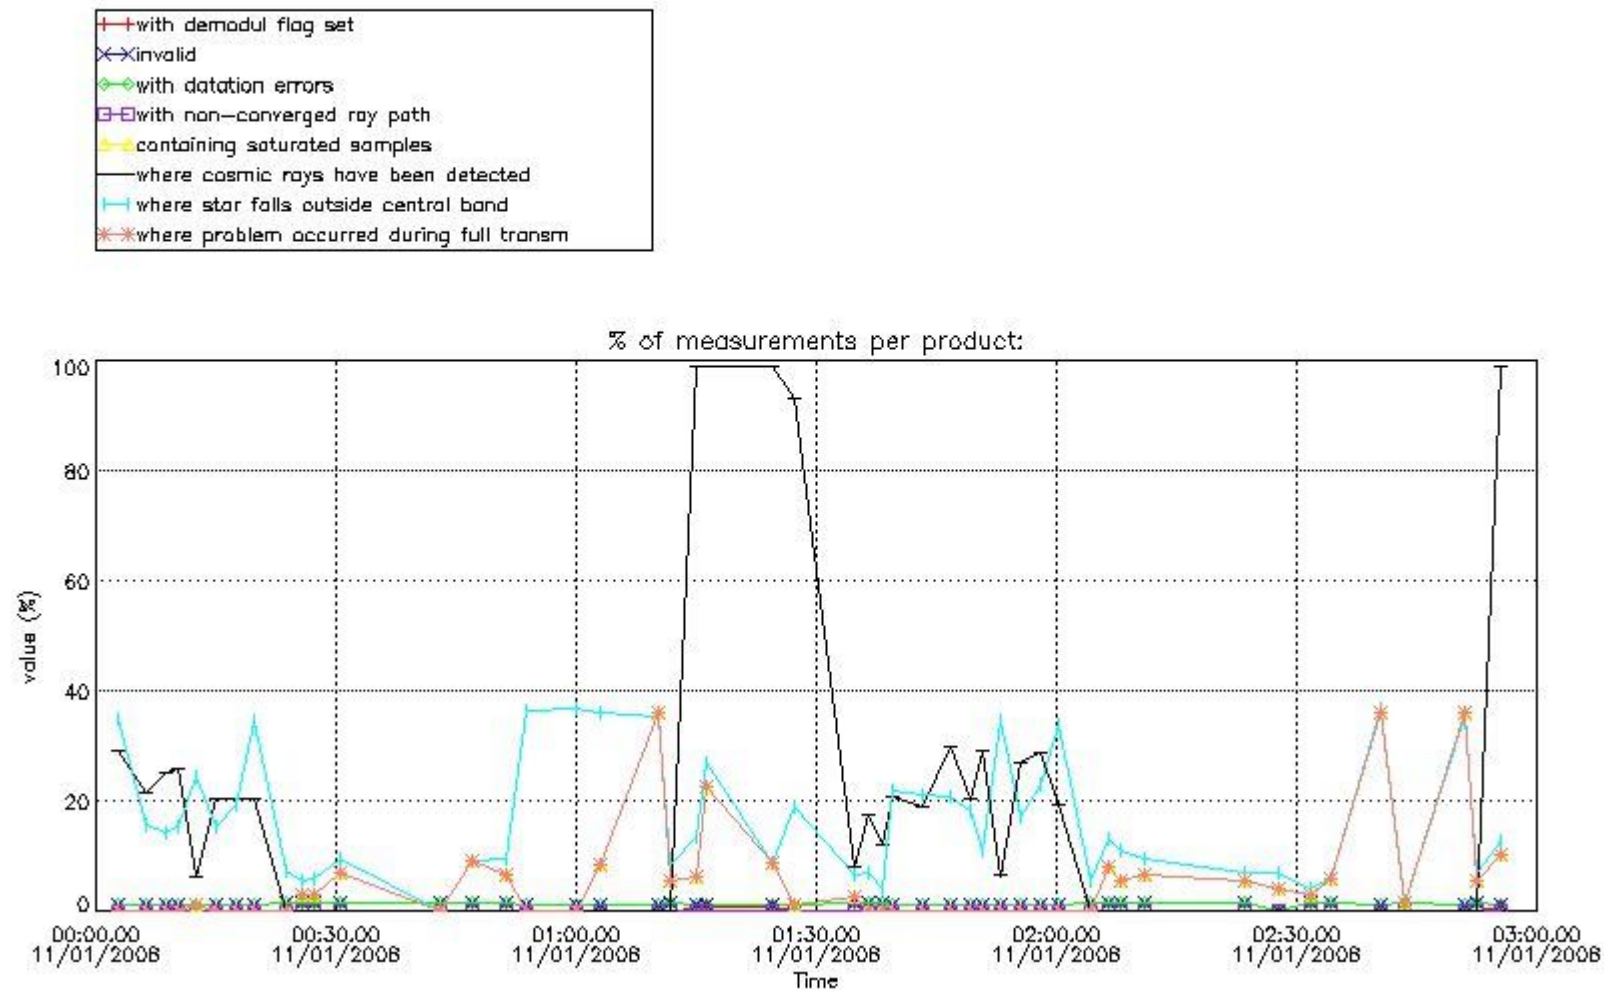

At least one measurement with demodulation flag set:	26.5306 %
Reference spectrum computed from DB:	0.00000 %
Reference spectrum with small number of measurements:	0.00000 %
SATU data not used:	0.00000 %

5.2 Plot quality information per product (time dependant)

5.3 Plot quality information per product (world map)