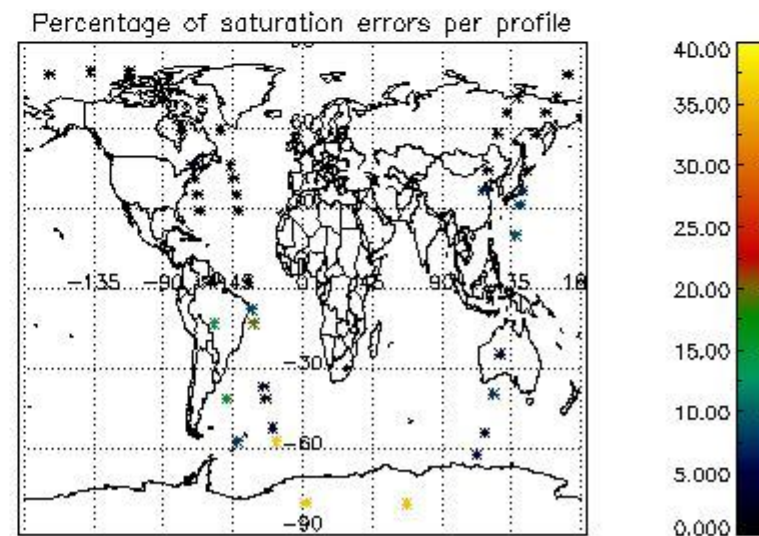

6. Statistics and plot of tangent altitude of the last measurement (DARK & BRIGHT products without errors)

6.1 Statistics on tangent altitude lost:

Statistics	DARK	BRIGHT	TWILIGHT
Mean:	15.418	16.187	NaN
St. deviation:	5.3976	6.0381	NaN
Maximum:	21.009	22.552	NaN
Minimum:	4.1848	4.2215	NaN
Number of data:	15.000	17.000	NaN

6.2 Plot for DARK limb products