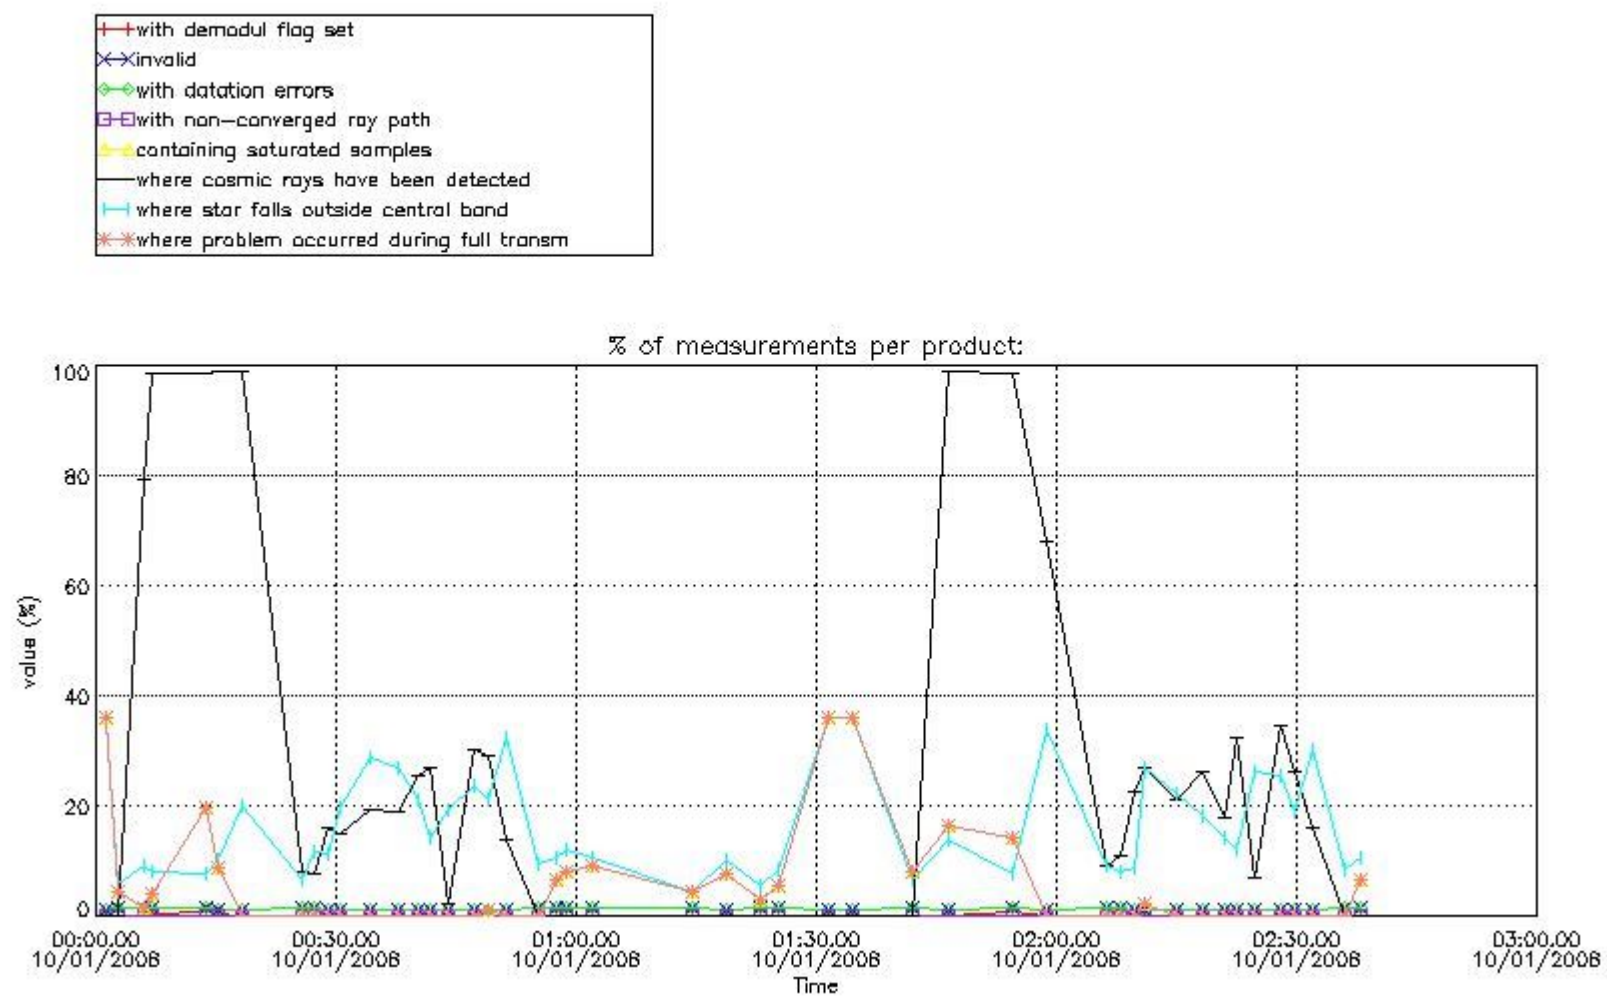

At least one measurement with demodulation flag set:	23.4043 %
Reference spectrum computed from DB:	0.00000 %
Reference spectrum with small number of measurements:	0.00000 %
SATU data not used:	0.00000 %

5.2 Plot quality information per product (time dependant)

5.3 Plot quality information per product (world map)