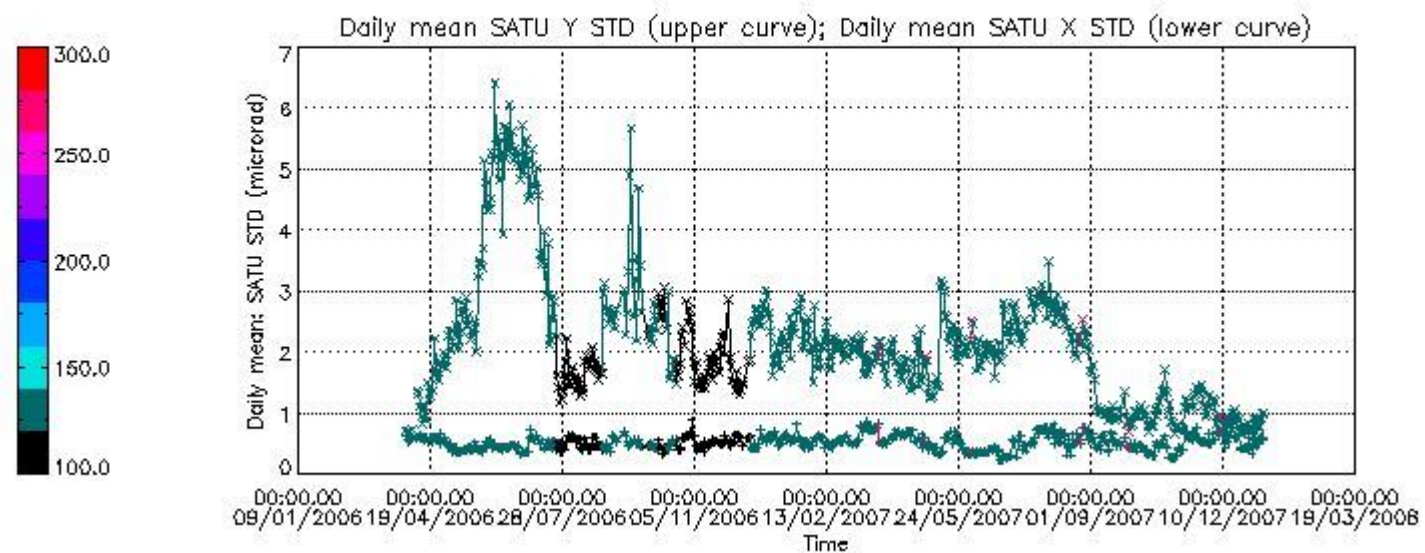

Number of data:	13350.	13350.	14300.	14300.

7.2.2 Trend of daily SATU NEA St. deviation since 1st April 2006 (dark limb)

The long term trend of the SATU 'X' and 'Y' standard deviations should be constant during the whole mission.

The colorbar represents the start tangent altitude (km) of the occultations.

Upper curve: STD of SATU Y axis

Lower curve: STD of SATU X axis

8. Auxiliary Data Files used for the production reported in section 2.4

The number reported in the third column indicates since which file (see list in section 2.4) the corresponding auxiliary file has been used. The fourth column is the date of those product files.

Type	Auxiliary Filename	Used since product	Used since product date
INST_PHYS_CHARACTERISTICS	GOM_INS_AXNIEC20050627_150713_20030716_120000_20100101_000000	1	10-JAN-2008 00:01:17
CALIBRATION_DATABASE	GOM_CAL_AXVIEC20080109_125406_20080107_000000_20100101_000000	1	10-JAN-2008 00:01:17
LEVEL-1B_PROC_CONFIG	GOM_PR1_AXNIEC20050627_151042_20020301_000000_20100101_000000	1	10-JAN-2008 00:01:17
STAR_CATALOGUE	GOM_CAT_AXVIEC20020121_161009_20020101_000000_20200101_000000	1	10-JAN-2008 00:01:17
STELLAR_SPECTRA_DATABANK	GOM_STS_AXNIEC20040308_103538_20020101_160000_20100101_000000	1	10-JAN-2008 00:01:17
ECMWF_FILE	AUX_ECF_AXNECM20080109_073111_20080109_210000_20080110_090000	1	10-JAN-2008 00:01:17
OPTIONAL_ECMWF_FILE	MISSING	1	10-JAN-2008 00:01:17
ORBIT_DATA_FILE	DOR_NAV_OPNPDE20080109_210758_000041442065_00029_30644_4918.N1	1	10-JAN-2008 00:01:17
ORBIT_DATA_FILE	DOR_NAV_OPNPDE20080109_222221_000057382065_00029_30644_4919.N1	3	10-JAN-2008 00:05:54
ORBIT_DATA_FILE	DOR_NAV_OPNPDE20080110_000318_000057382065_00030_30645_4920.N1	31	10-JAN-2008 01:43:21