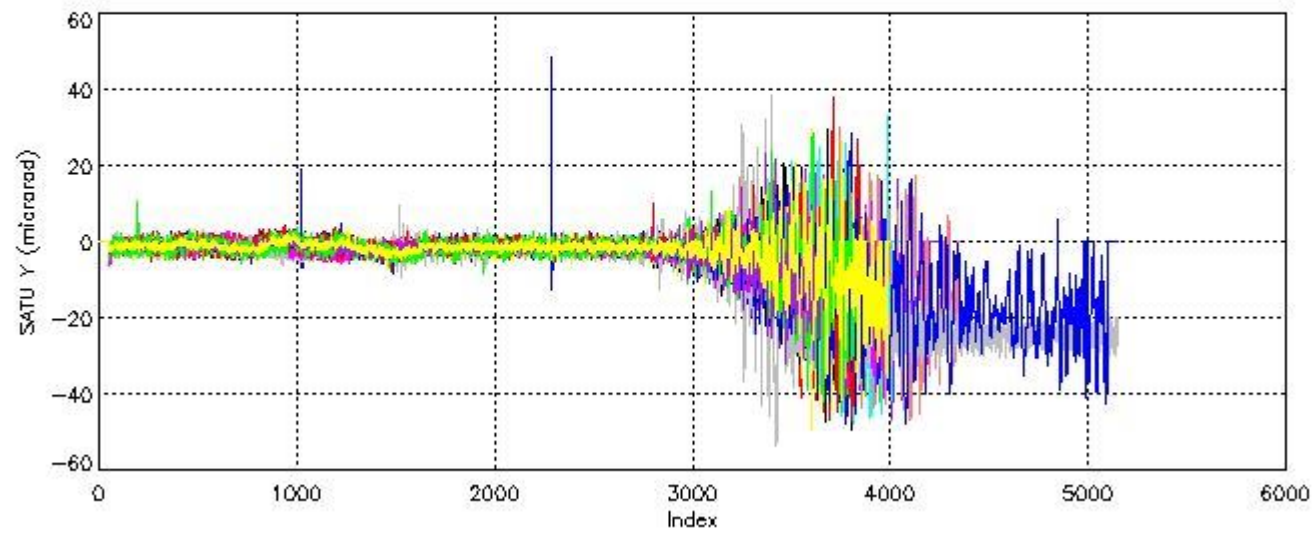

7.2 Statistics on SATU Noise Equivalent Angle (NEA) for DARK (D) and BRIGHT (B) products above 105 kms

The Star Acquisition and Tracking Unit (it is the CCD that tracks the star while it is occulted) Noise Equivalent Angle consists of the statistical angular variation of the SATU data above the atmosphere.

Statistics (in microradians) above 105 km are computed for every occultation, giving four values per occultation: one in the 'X' direction and one in the 'Y' direction for dark and bright limbs. A mean value per day in every direction and limb is calculated and monitored in order to assess instrument performance in terms of star pointing.

7.2.1 SATU NEA Statistics (table)

Statistics	SATU X (D)	SATU Y (D)	SATU X (B)	SATU Y (B)
Mean:	0.098749	-1.1281	0.045036	-1.1495
St. deviation:	0.54397	0.99371	0.75936	1.2458
Maximum:	5.5000	10.700	5.5000	4.6000
Minimum:	-3.4000	-5.9000	-4.9000	-7.1000