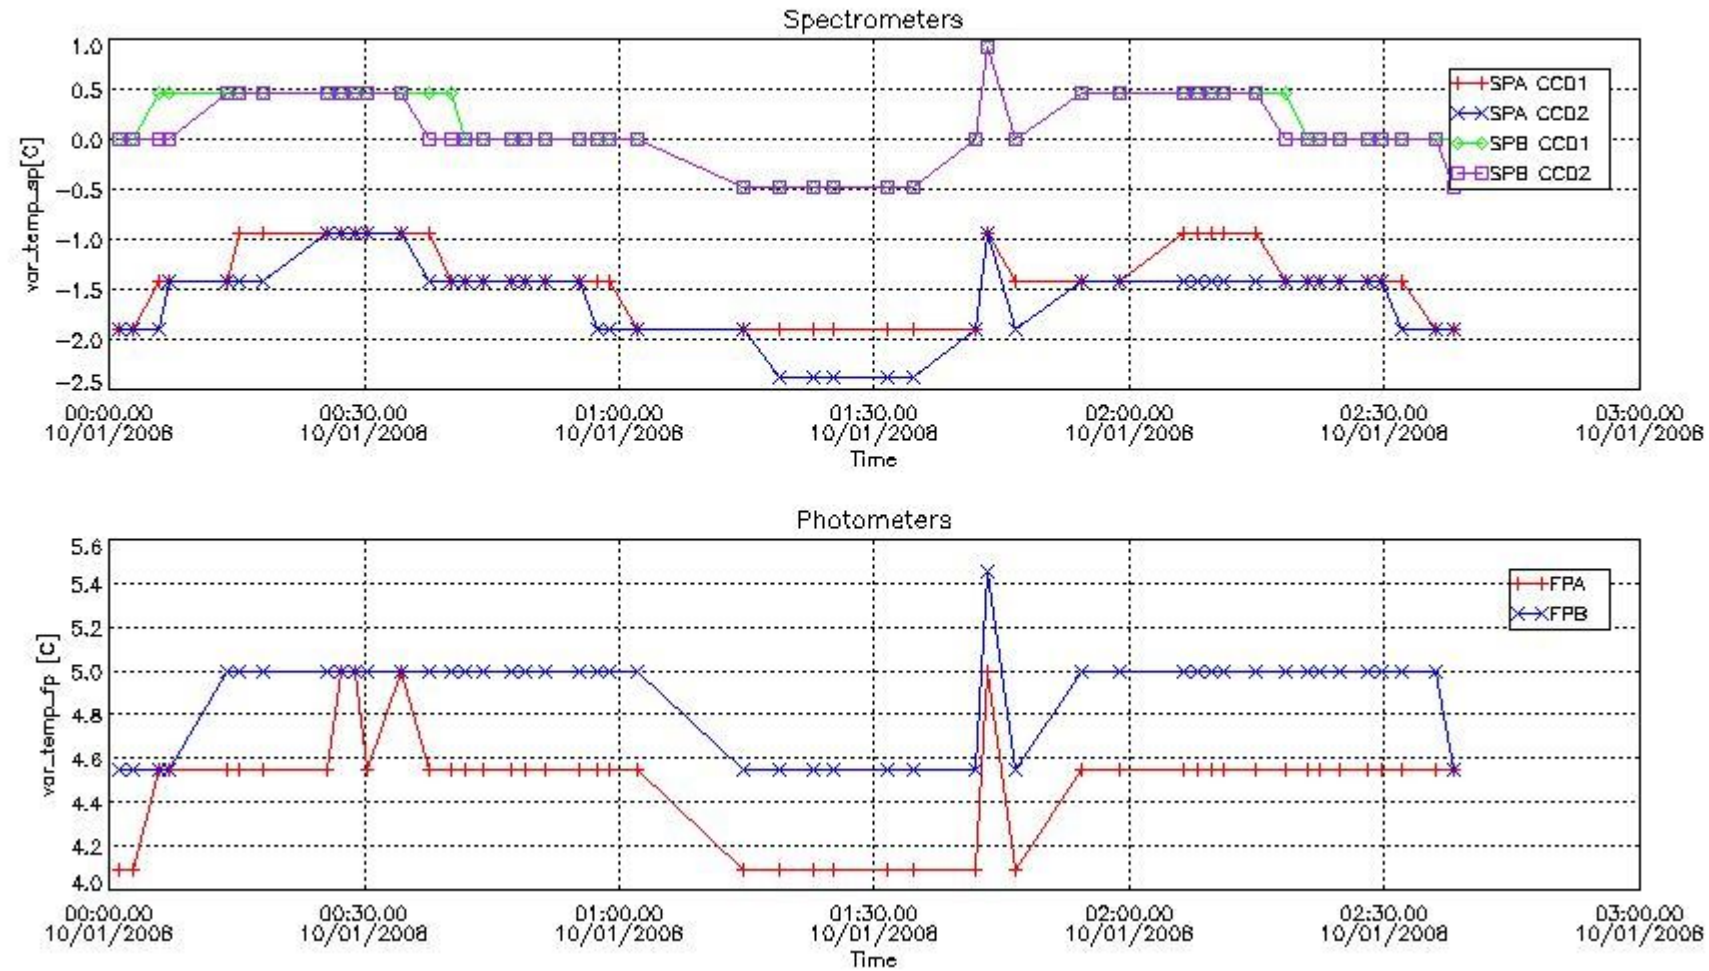

4. Overview of dark signal processing per product

The Dark Charge (DC) is a temperature-dependant signal added to the useful measurements and it is therefore subtracted from them during the processing. There are two phenomena that produce a continuous increase of the DC: the "hot pixels" (a pixel is "hot" when its DC exceeds by a significant amount its value measured on ground at the same temperature) and the "Random Telegraphic Signal" (abrupt change positive or negative of the CCD pixel signal, random in time, affecting only the DC part of the signal and not the photon generated signal).

In this section a list of products that did not use the Dark Sky Area (DSA) observation for the DC computation is given. It is also provided the mean DC plot per product for dark limb products with no error flag set.

4.1 All products used the DSA observation for the DC computation

4.2 Plot of mean dark charges per product: only products in DARK limb conditions without errors are used