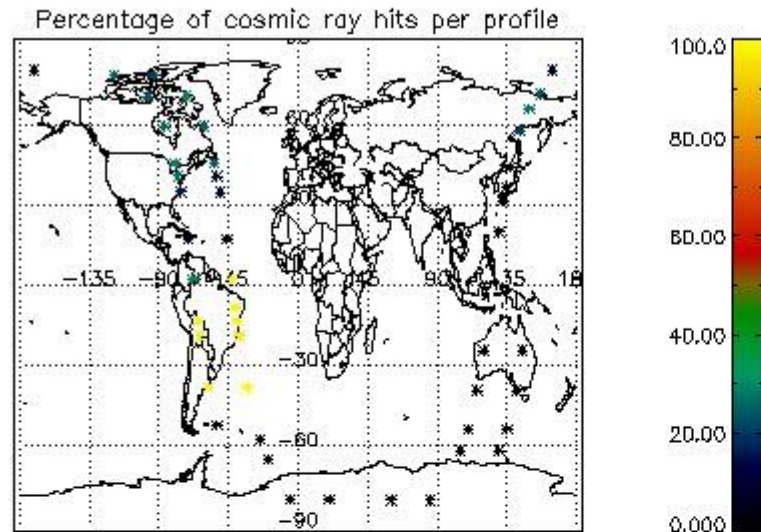

6. Statistics and plot of tangent altitude of the last measurement (DARK & BRIGHT products without errors)

6.1 Statistics on tangent altitude lost:

Statistics	DARK	BRIGHT	TWILIGHT
Mean:	16.359	16.742	NaN
St. deviation:	4.6989	9.7919	NaN
Maximum:	21.815	37.830	NaN
Minimum:	5.6660	3.7644	NaN
Number of data:	17.000	19.000	NaN

6.2 Plot for DARK limb products