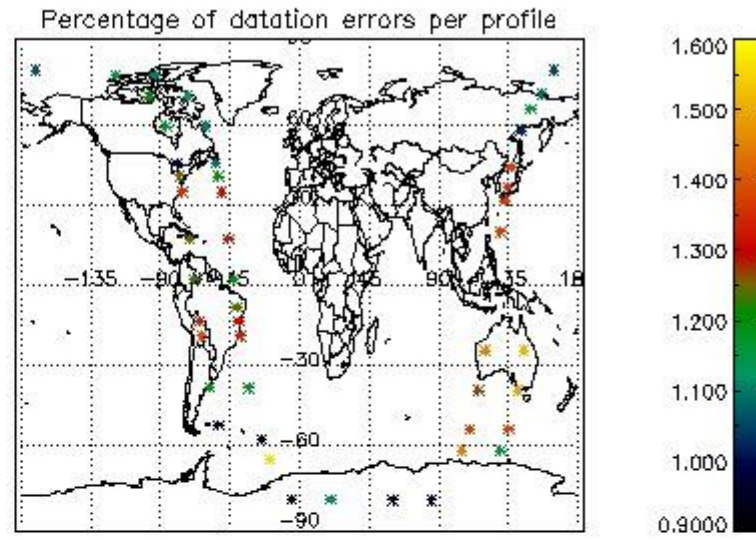

6. Statistics and plot of tangent altitude of the last measurement (DARK & BRIGHT products without errors)

6.1 Statistics on tangent altitude lost:

Statistics	DARK	BRIGHT	TWILIGHT
Mean:	16.359	16.742	NaN
St. deviation:	4.6989	9.7919	NaN
Maximum:	21.815	37.830	NaN
Minimum:	5.6660	3.7644	NaN
Number of data:	17.000	19.000	NaN

6.2 Plot for DARK limb products