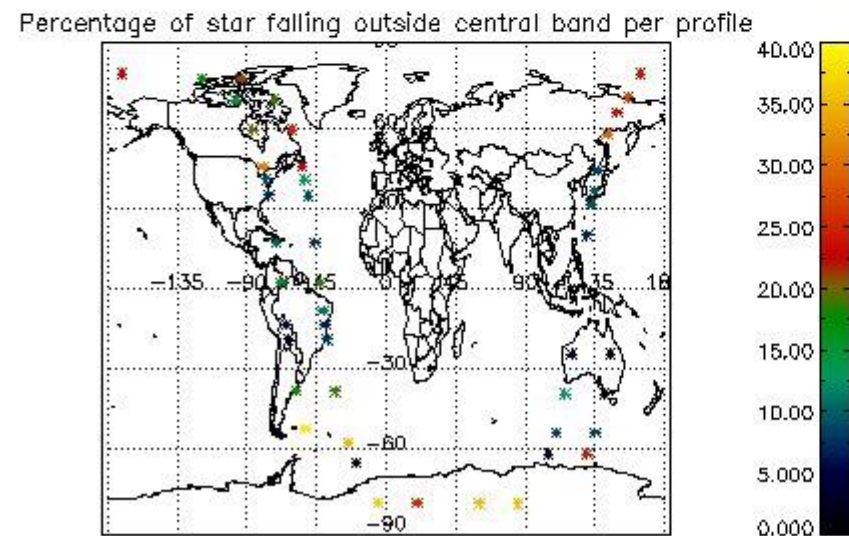

6. Statistics and plot of tangent altitude of the last measurement (DARK & BRIGHT products without errors)

6.1 Statistics on tangent altitude lost:

Statistics	DARK	BRIGHT	TWILIGHT
Mean:	16.359	16.742	NaN
St. deviation:	4.6989	9.7919	NaN
Maximum:	21.815	37.830	NaN
Minimum:	5.6660	3.7644	NaN
Number of data:	17.000	19.000	NaN

6.2 Plot for DARK limb products