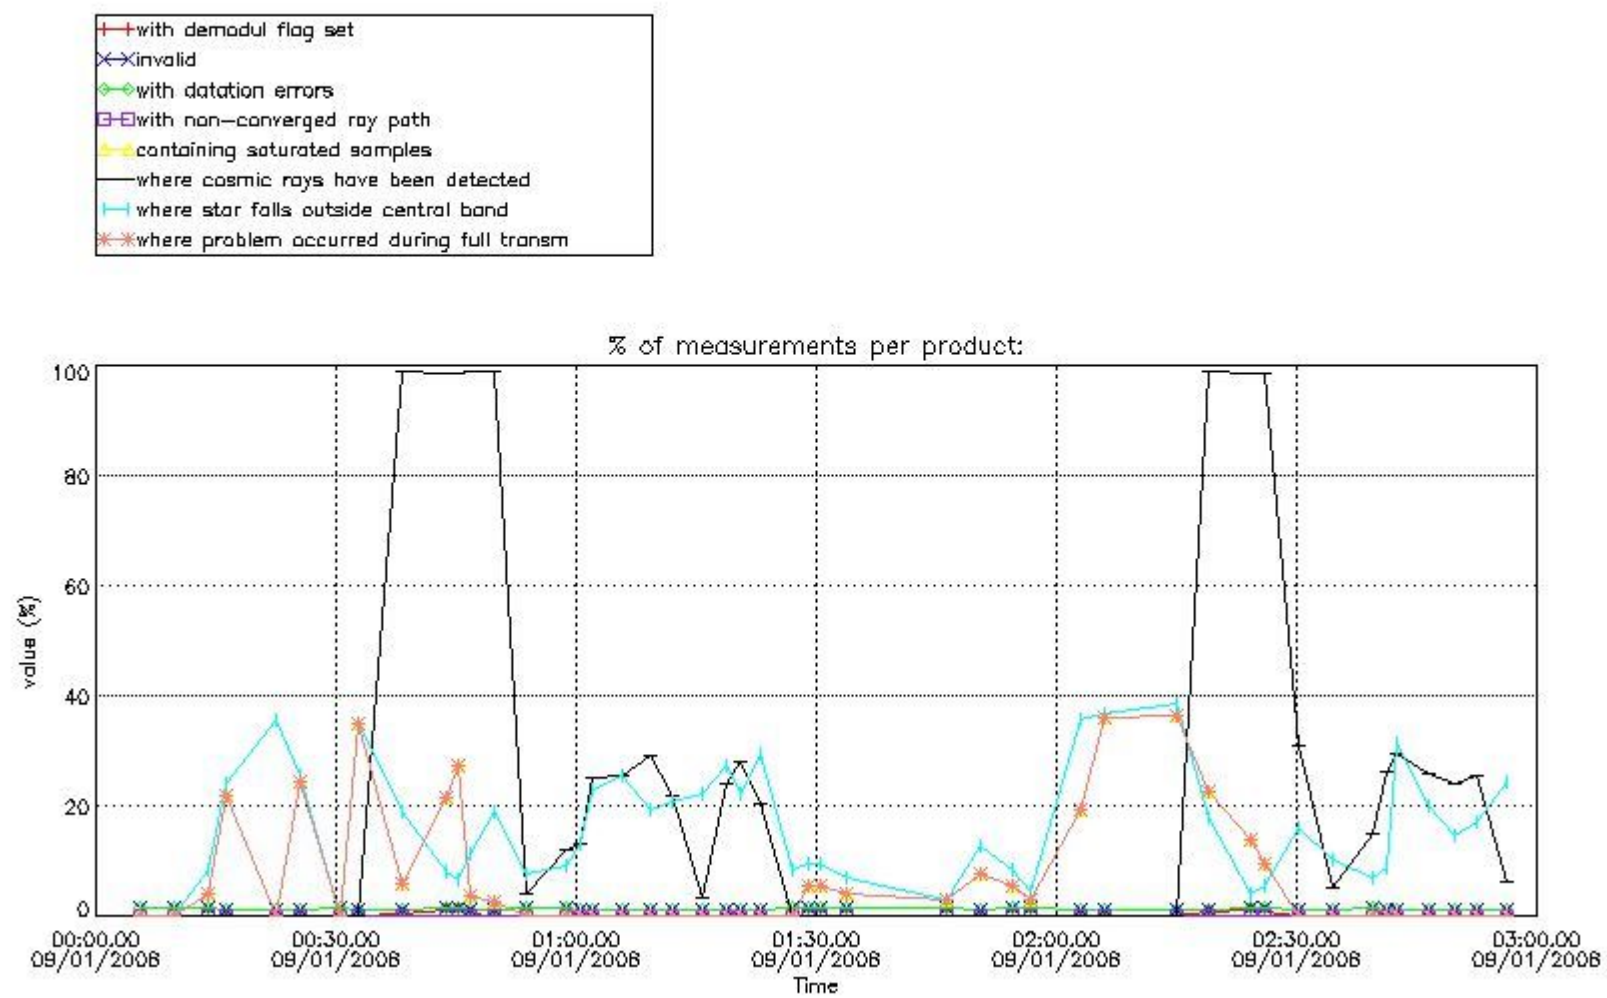

At least one measurement with demodulation flag set:	25.5319 %
Reference spectrum computed from DB:	0.00000 %
Reference spectrum with small number of measurements:	0.00000 %
SATU data not used:	0.00000 %

5.2 Plot quality information per product (time dependant)

5.3 Plot quality information per product (world map)