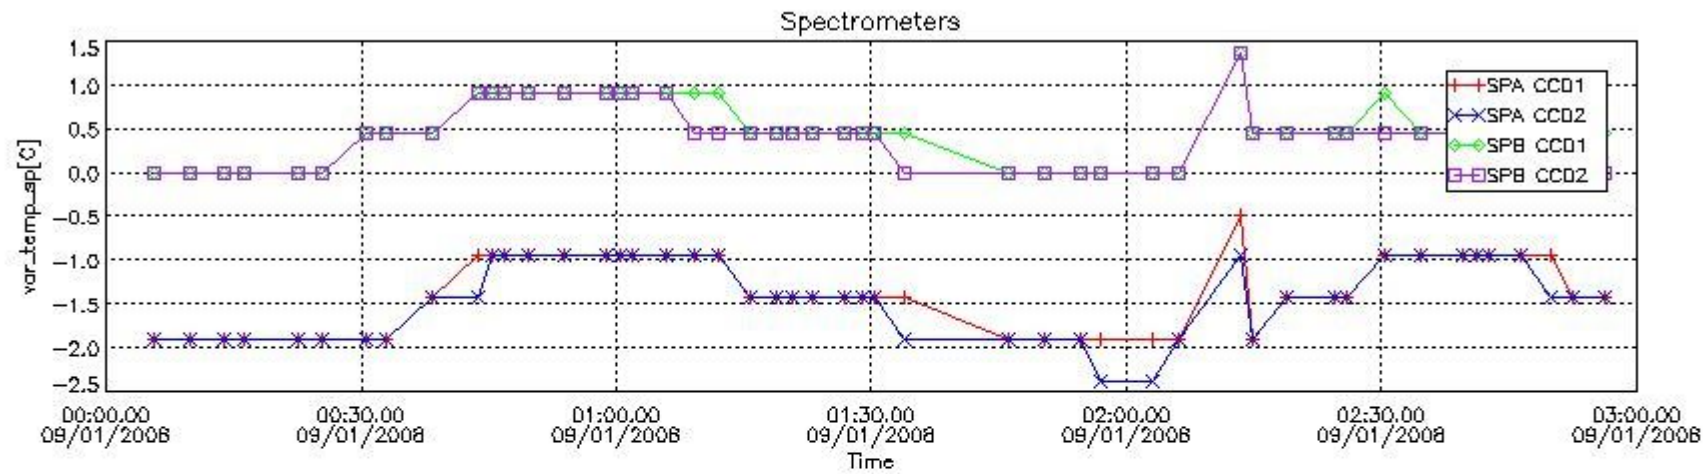

4. Overview of dark signal processing per product

The Dark Charge (DC) is a temperature-dependant signal added to the useful measurements and it is therefore subtracted from them during the processing. There are two phenomena that produce a continuous increase of the DC: the "hot pixels" (a pixel is "hot" when its DC exceeds by a significant amount its value measured on ground at the same temperature) and the "Random Telegraphic Signal" (abrupt change positive or negative of the CCD pixel signal, random in time, affecting only the DC part of the signal and not the photon generated signal).

In this section a list of products that did not use the Dark Sky Area (DSA) observation for the DC computation is given. It is also provided the mean DC plot per product for dark limb products with no error flag set.

4.1 All products used the DSA observation for the DC computation

4.2 Plot of mean dark charges per product: only products in DARK limb conditions without errors are used