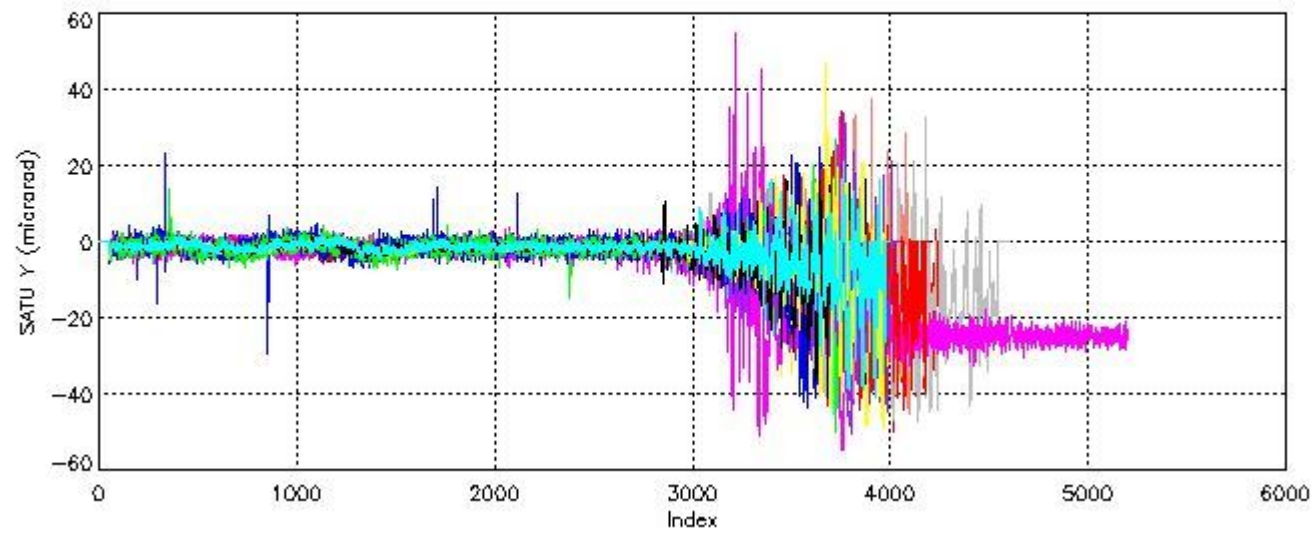

7.2 Statistics on SATU Noise Equivalent Angle (NEA) for DARK (D) and BRIGHT (B) products above 105 kms

The Star Acquisition and Tracking Unit (it is the CCD that tracks the star while it is occulted) Noise Equivalent Angle consists of the statistical angular variation of the SATU data above the atmosphere.

Statistics (in microradians) above 105 km are computed for every occultation, giving four values per occultation: one in the 'X' direction and one in the 'Y' direction for dark and bright limbs. A mean value per day in every direction and limb is calculated and monitored in order to assess instrument performance in terms of star pointing.

7.2.1 SATU NEA Statistics (table)

Statistics	SATU X (D)	SATU Y (D)	SATU X (B)	SATU Y (B)
Mean:	0.092711	-1.3633	-0.0024917	-1.2413
St. deviation:	0.59545	1.0085	0.69482	1.2529
Maximum:	24.300	23.000	4.5000	3.6000
Minimum:	-28.400	-29.600	-4.2000	-7.3000