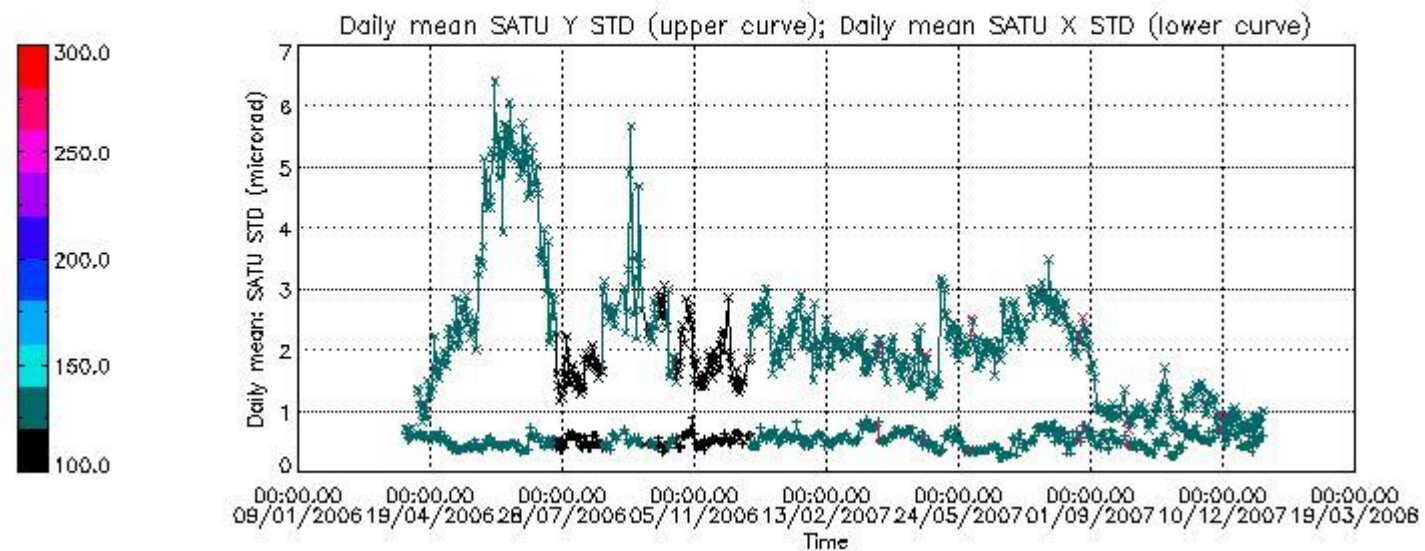

Number of data:	14950.	14950.	15550.	15550.

7.2.2 Trend of daily SATU NEA St. deviation since 1st April 2006 (dark limb)

The long term trend of the SATU 'X' and 'Y' standard deviations should be constant during the whole mission.

The colorbar represents the start tangent altitude (km) of the occultations.

Upper curve: STD of SATU Y axis

Lower curve: STD of SATU X axis

8. Auxiliary Data Files used for the production reported in section 2.4

The number reported in the third column indicates since which file (see list in section 2.4) the corresponding auxiliary file has been used. The fourth column is the date of those product files.

Type	Auxiliary Filename	Used since product	Used since product date
INST_PHYS_CHARACTERISTICS	GOM_INS_AXNIEC20050627_150713_20030716_120000_20100101_000000	1	09-JAN-2008 00:05:34
CALIBRATION_DATABASE	GOM_CAL_AXVIEC20080102_115237_20071231_000000_20100101_000000	1	09-JAN-2008 00:05:34
LEVEL-1B_PROC_CONFIG	GOM_PR1_AXNIEC20050627_151042_20020301_000000_20100101_000000	1	09-JAN-2008 00:05:34
STAR_CATALOGUE	GOM_CAT_AXVIEC20020121_161009_20020101_000000_20200101_000000	1	09-JAN-2008 00:05:34
STELLAR_SPECTRA_DATABANK	GOM_STS_AXNIEC20040308_103538_20020101_160000_20100101_000000	1	09-JAN-2008 00:05:34
ECMWF_FILE	AUX_ECF_AXNECM20080108_083111_20080108_210000_20080109_090000	1	09-JAN-2008 00:05:34
OPTIONAL_ECMWF_FILE	MISSING	1	09-JAN-2008 00:05:34
ORBIT_DATA_FILE	DOR_NAV_OPNPDE20080108_211324_000057382065_00014_30629_4912.N1	1	09-JAN-2008 00:05:34
ORBIT_DATA_FILE	DOR_NAV_OPNPDE20080108_225421_000057382065_00015_30630_4913.N1	9	09-JAN-2008 00:38:18
ORBIT_DATA_FILE	DOR_NAV_OPNPDE20080109_003518_000054192065_00016_30631_4914.N1	35	09-JAN-2008 02:13:26