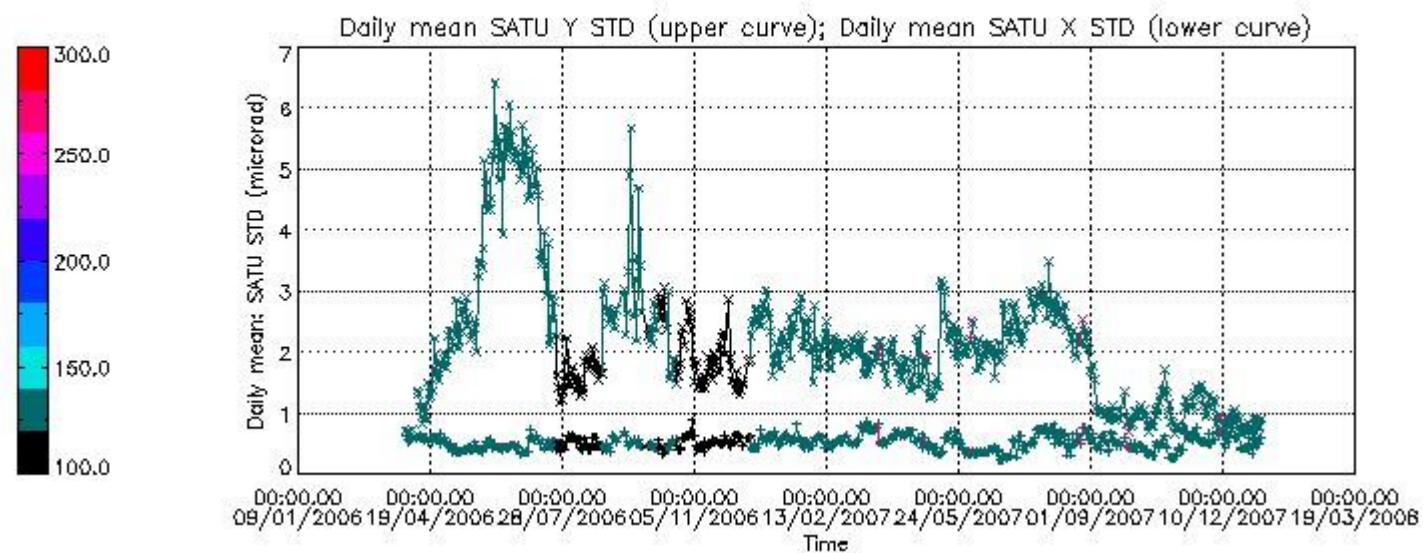

Number of data:	11550.	11550.	19750.	19750.

7.2.2 Trend of daily SATU NEA St. deviation since 1st April 2006 (dark limb)

The long term trend of the SATU 'X' and 'Y' standard deviations should be constant during the whole mission.

The colorbar represents the start tangent altitude (km) of the occultations.

Upper curve: STD of SATU Y axis

Lower curve: STD of SATU X axis

8. Auxiliary Data Files used for the production reported in section 2.4

The number reported in the third column indicates since which file (see list in section 2.4) the corresponding auxiliary file has been used. The fourth column is the date of those product files.

Type	Auxiliary Filename	Used since product	Used since product date
INST_PHYS_CHARACTERISTICS	GOM_INS_AXNIEC20050627_150713_20030716_120000_20100101_000000	1	08-JAN-2008 00:00:11
CALIBRATION_DATABASE	GOM_CAL_AXVIEC20080102_115237_20071231_000000_20100101_000000	1	08-JAN-2008 00:00:11
LEVEL-1B_PROC_CONFIG	GOM_PR1_AXNIEC20050627_151042_20020301_000000_20100101_000000	1	08-JAN-2008 00:00:11
STAR_CATALOGUE	GOM_CAT_AXVIEC20020121_161009_20020101_000000_20200101_000000	1	08-JAN-2008 00:00:11
STELLAR_SPECTRA_DATABANK	GOM_STS_AXNIEC20040308_103538_20020101_160000_20100101_000000	1	08-JAN-2008 00:00:11
ECMWF_FILE	AUX_ECF_AXNECM20080107_073111_20080107_210000_20080108_090000	1	08-JAN-2008 00:00:11
OPTIONAL_ECMWF_FILE	MISSING	1	08-JAN-2008 00:00:11
ORBIT_DATA_FILE	DOR_NAV_OPNPDE20080107_221158_000041442065_00001_30616_4905.N1	1	08-JAN-2008 00:00:11
ORBIT_DATA_FILE	DOR_NAV_OPNPDE20080107_232621_000057382065_00001_30616_4906.N1	19	08-JAN-2008 01:09:50
ORBIT_DATA_FILE	DOR_NAV_OPNPDE20080108_010718_000041442065_00002_30617_4907.N1	41	08-JAN-2008 02:26:07