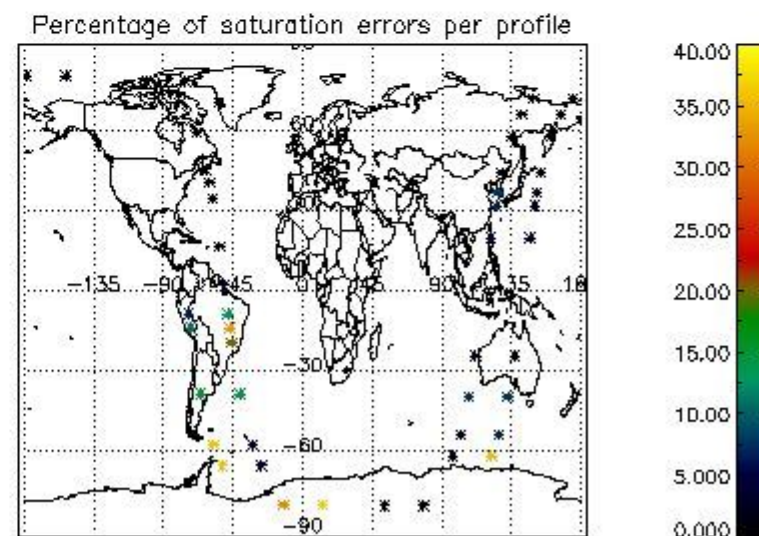

6. Statistics and plot of tangent altitude of the last measurement (DARK & BRIGHT products without errors)

6.1 Statistics on tangent altitude lost:

Statistics	DARK	BRIGHT	TWILIGHT
Mean:	16.004	16.180	NaN
St. deviation:	4.6422	8.1841	NaN
Maximum:	22.076	28.328	NaN
Minimum:	6.3101	3.0821	NaN
Number of data:	13.000	24.000	NaN

6.2 Plot for DARK limb products