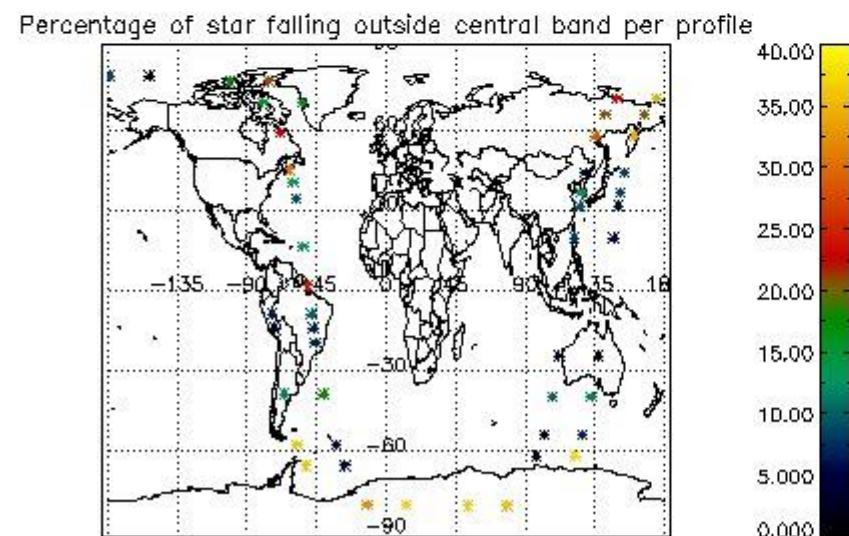

6. Statistics and plot of tangent altitude of the last measurement (DARK & BRIGHT products without errors)

6.1 Statistics on tangent altitude lost:

Statistics	DARK	BRIGHT	TWILIGHT
Mean:	16.004	16.180	NaN
St. deviation:	4.6422	8.1841	NaN
Maximum:	22.076	28.328	NaN
Minimum:	6.3101	3.0821	NaN
Number of data:	13.000	24.000	NaN

6.2 Plot for DARK limb products