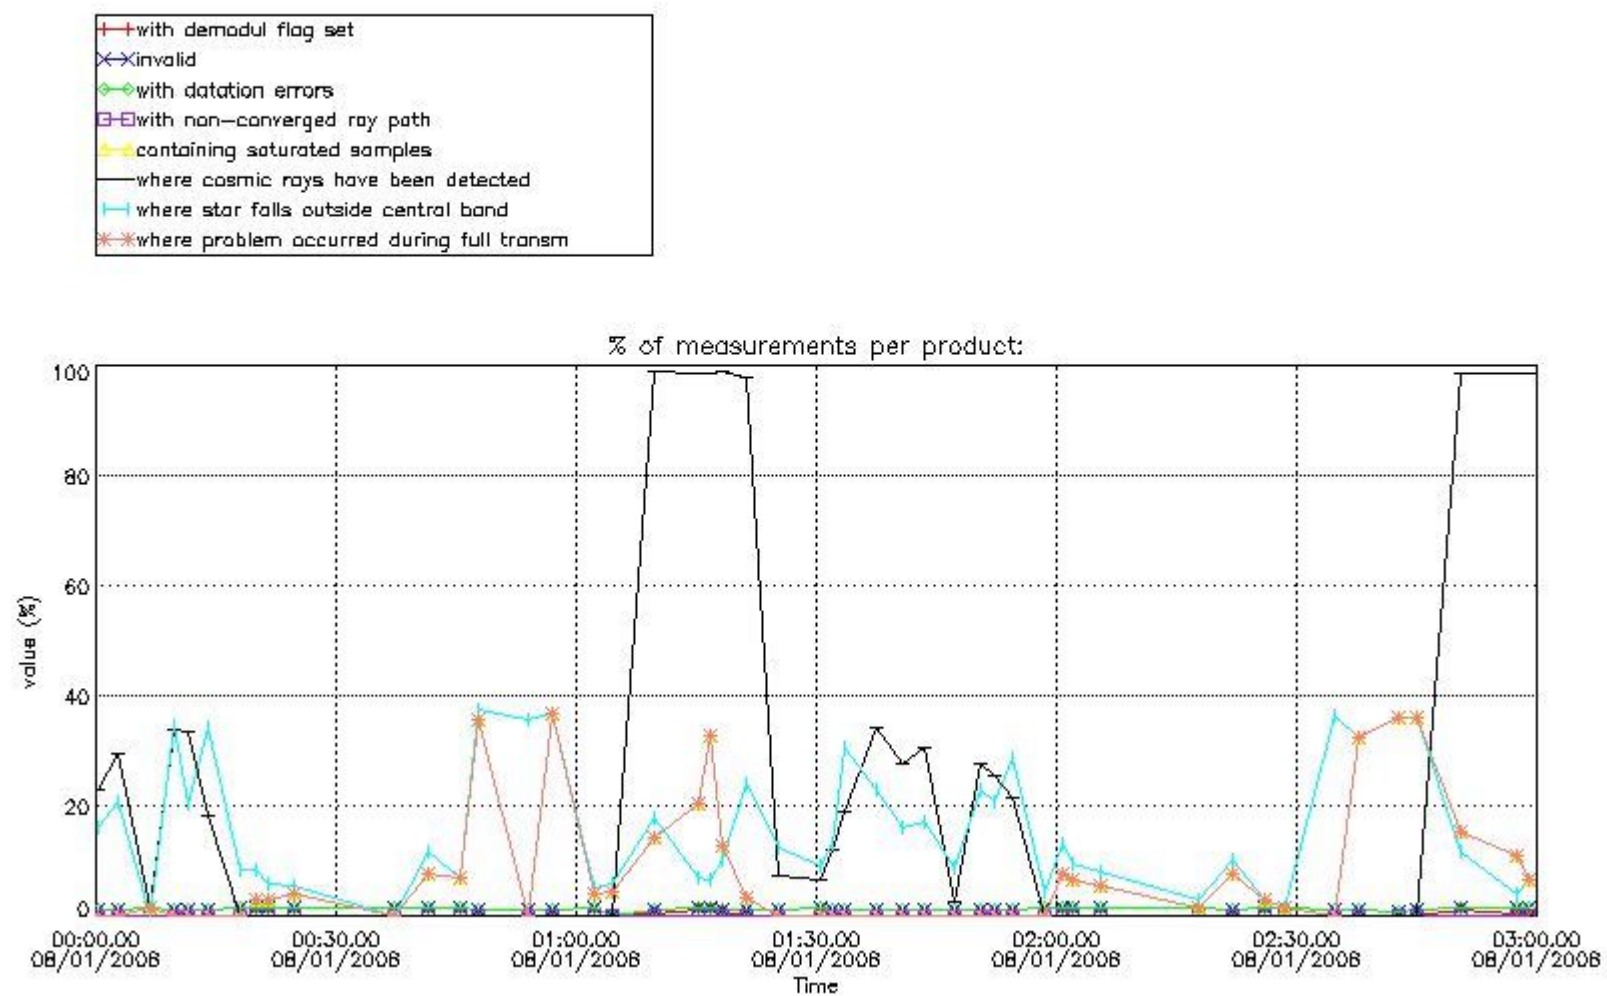

At least one measurement with demodulation flag set:	26.5306 %
Reference spectrum computed from DB:	0.00000 %
Reference spectrum with small number of measurements:	0.00000 %
SATU data not used:	0.00000 %

5.2 Plot quality information per product (time dependant)

5.3 Plot quality information per product (world map)