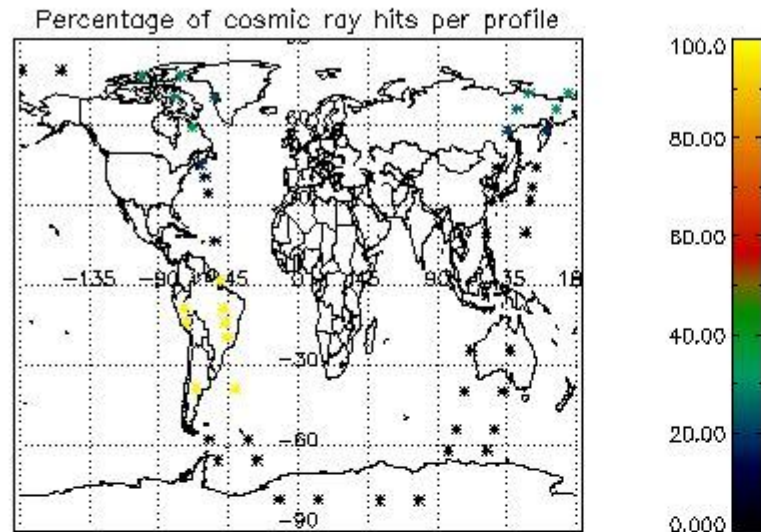

6. Statistics and plot of tangent altitude of the last measurement (DARK & BRIGHT products without errors)

6.1 Statistics on tangent altitude lost:

Statistics	DARK	BRIGHT	TWILIGHT
Mean:	16.004	16.180	NaN
St. deviation:	4.6422	8.1841	NaN
Maximum:	22.076	28.328	NaN
Minimum:	6.3101	3.0821	NaN
Number of data:	13.000	24.000	NaN

6.2 Plot for DARK limb products