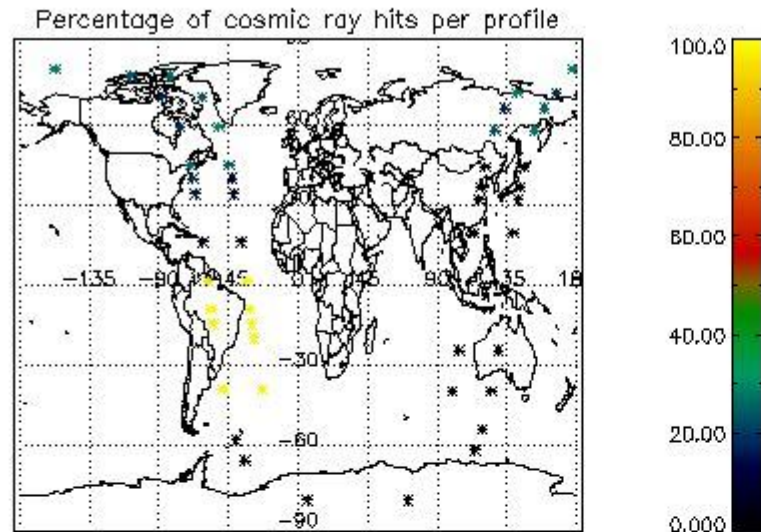

6. Statistics and plot of tangent altitude of the last measurement (DARK & BRIGHT products without errors)

6.1 Statistics on tangent altitude lost:

Statistics	DARK	BRIGHT	TWILIGHT
Mean:	14.944	16.151	NaN
St. deviation:	5.3000	7.4099	NaN
Maximum:	20.147	24.875	NaN
Minimum:	3.9007	2.9771	NaN
Number of data:	19.000	17.000	NaN

6.2 Plot for DARK limb products