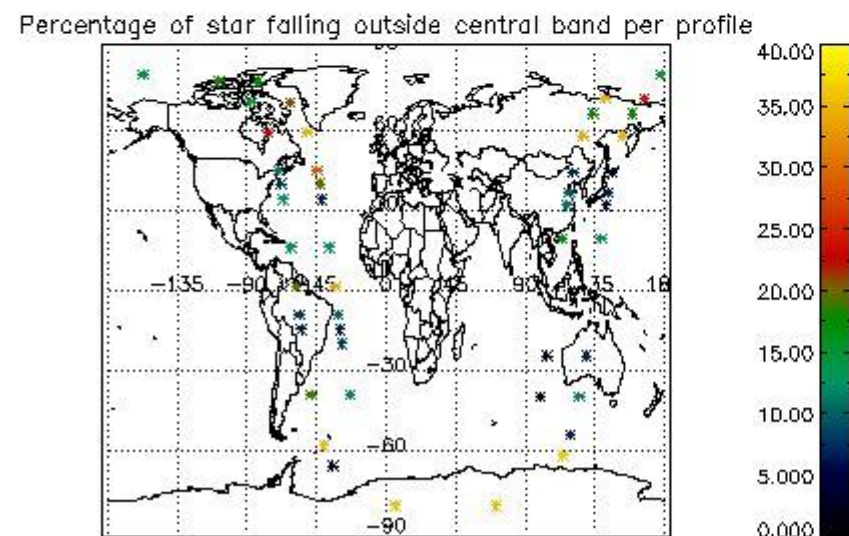

6. Statistics and plot of tangent altitude of the last measurement (DARK & BRIGHT products without errors)

6.1 Statistics on tangent altitude lost:

Statistics	DARK	BRIGHT	TWILIGHT
Mean:	14.944	16.151	NaN
St. deviation:	5.3000	7.4099	NaN
Maximum:	20.147	24.875	NaN
Minimum:	3.9007	2.9771	NaN
Number of data:	19.000	17.000	NaN

6.2 Plot for DARK limb products