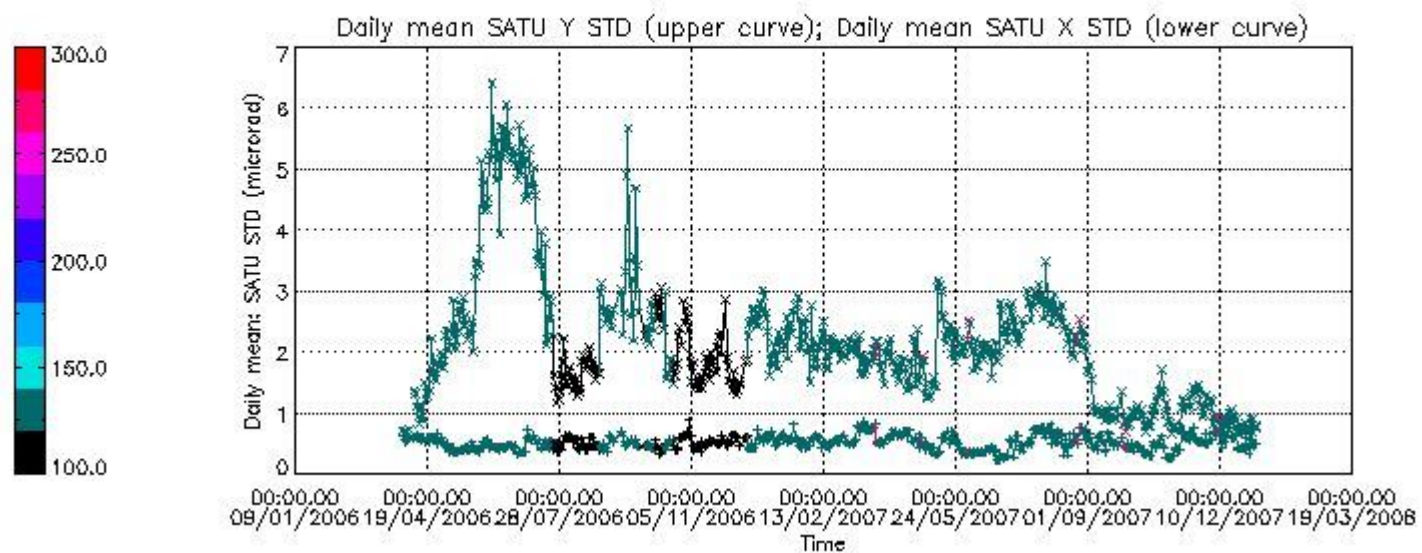

Number of data:	16950.	16950.	13900.	13900.

7.2.2 Trend of daily SATU NEA St. deviation since 1st April 2006 (dark limb)

The long term trend of the SATU 'X' and 'Y' standard deviations should be constant during the whole mission.

The colorbar represents the start tangent altitude (km) of the occultations.

Upper curve: STD of SATU Y axis

Lower curve: STD of SATU X axis

8. Auxiliary Data Files used for the production reported in section 2.4

The number reported in the third column indicates since which file (see list in section 2.4) the corresponding auxiliary file has been used. The fourth column is the date of those product files.

Type	Auxiliary Filename	Used since product	Used since product date
INST_PHYS_CHARACTERISTICS	GOM_INS_AXNIEC20050627_150713_20030716_120000_20100101_000000	1	07-JAN-2008 00:00:45
CALIBRATION_DATABASE	GOM_CAL_AXVIEC20080102_115237_20071231_000000_20100101_000000	1	07-JAN-2008 00:00:45
LEVEL-1B_PROC_CONFIG	GOM_PR1_AXNIEC20050627_151042_20020301_000000_20100101_000000	1	07-JAN-2008 00:00:45
STAR_CATALOGUE	GOM_CAT_AXVIEC20020121_161009_20020101_000000_20200101_000000	1	07-JAN-2008 00:00:45
STELLAR_SPECTRA_DATABANK	GOM_STS_AXNIEC20040308_103538_20020101_160000_20100101_000000	1	07-JAN-2008 00:00:45
ECMWF_FILE	AUX_ECF_AXNECM20080106_073111_20080106_210000_20080107_090000	1	07-JAN-2008 00:00:45
OPTIONAL_ECMWF_FILE	MISSING	1	07-JAN-2008 00:00:45
ORBIT_DATA_FILE	DOR_NAV_OPNPDE20080106_221724_000057382064_00487_30601_4899.N1	1	07-JAN-2008 00:00:45
ORBIT_DATA_FILE	DOR_NAV_OPNPDE20080106_235821_000054192064_00488_30602_4900.N1	29	07-JAN-2008 01:41:22