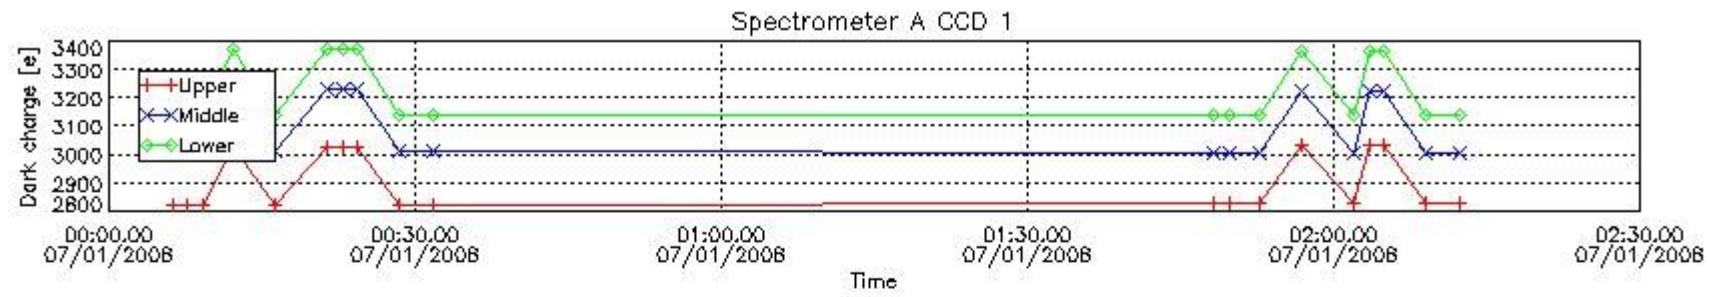

5. Demodulation flag and quality information monitoring

In this section it is presented the modulation information extracted from the pcd (product confidence data) at measurement level and information extracted from the Quality Summary dataset. Only products without errors (error flag in the MPH set to "0") are used.

5.1 Percentage of products during reporting period with: