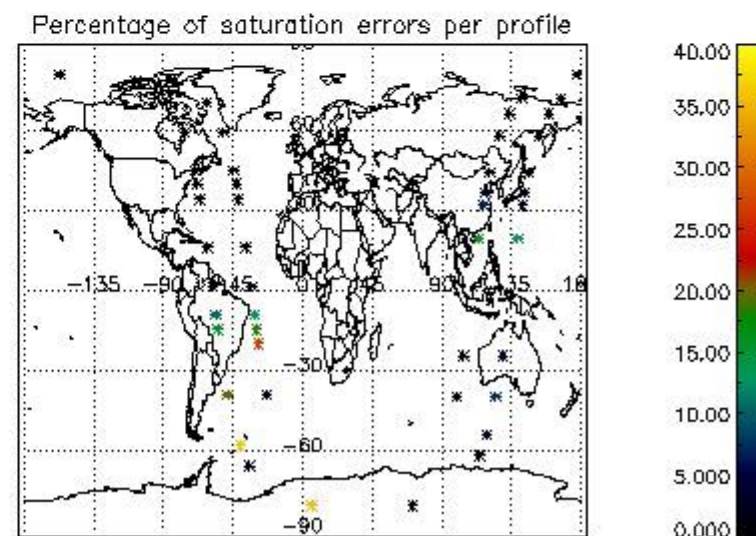

6. Statistics and plot of tangent altitude of the last measurement (DARK & BRIGHT products without errors)

6.1 Statistics on tangent altitude lost:

Statistics	DARK	BRIGHT	TWILIGHT
Mean:	14.944	16.151	NaN
St. deviation:	5.3000	7.4099	NaN
Maximum:	20.147	24.875	NaN
Minimum:	3.9007	2.9771	NaN
Number of data:	19.000	17.000	NaN

6.2 Plot for DARK limb products