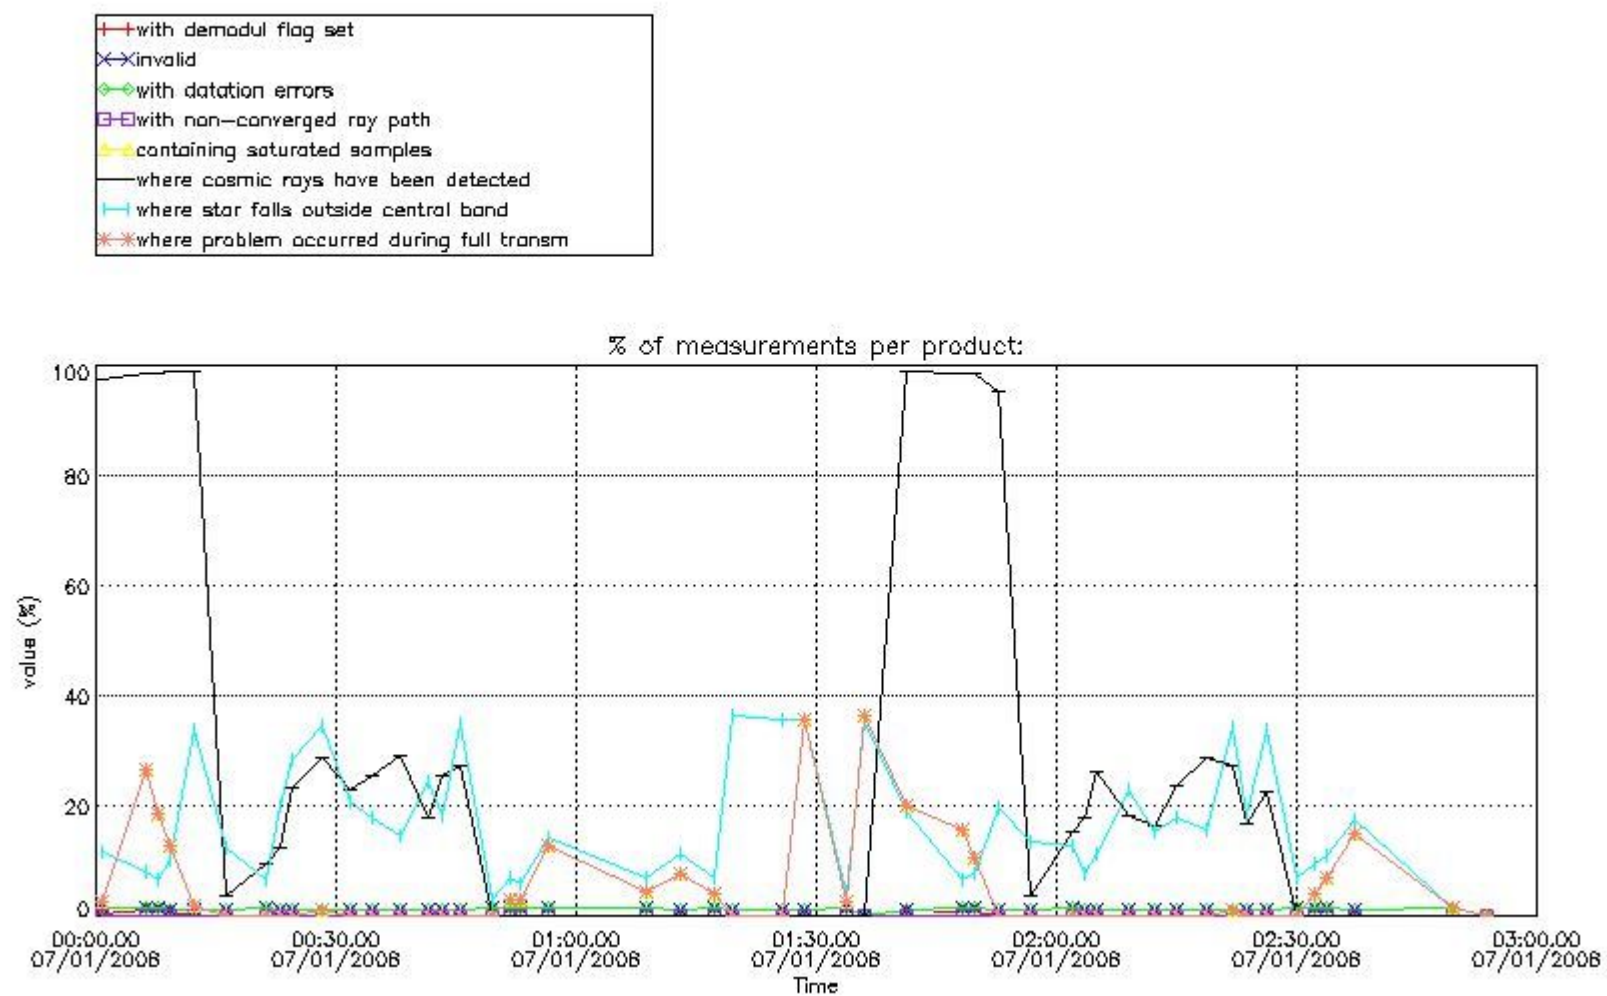

At least one measurement with demodulation flag set:	38.7755 %
Reference spectrum computed from DB:	0.00000 %
Reference spectrum with small number of measurements:	0.00000 %
SATU data not used:	0.00000 %

5.2 Plot quality information per product (time dependant)

5.3 Plot quality information per product (world map)