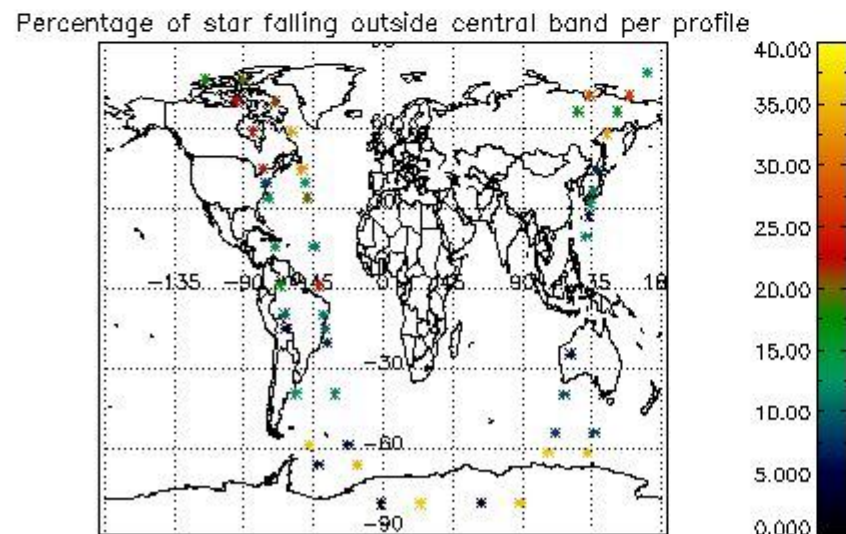

6. Statistics and plot of tangent altitude of the last measurement (DARK & BRIGHT products without errors)

6.1 Statistics on tangent altitude lost:

Statistics	DARK	BRIGHT	TWILIGHT
Mean:	14.412	15.779	NaN
St. deviation:	4.9081	8.0106	NaN
Maximum:	22.380	28.478	NaN
Minimum:	3.9086	3.1246	NaN
Number of data:	19.000	22.000	NaN

6.2 Plot for DARK limb products