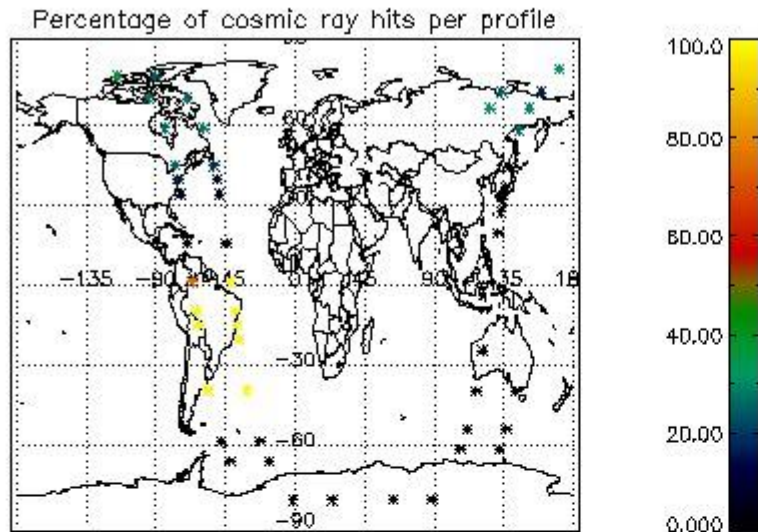

6. Statistics and plot of tangent altitude of the last measurement (DARK & BRIGHT products without errors)

6.1 Statistics on tangent altitude lost:

Statistics	DARK	BRIGHT	TWILIGHT
Mean:	14.412	15.779	NaN
St. deviation:	4.9081	8.0106	NaN
Maximum:	22.380	28.478	NaN
Minimum:	3.9086	3.1246	NaN
Number of data:	19.000	22.000	NaN

6.2 Plot for DARK limb products