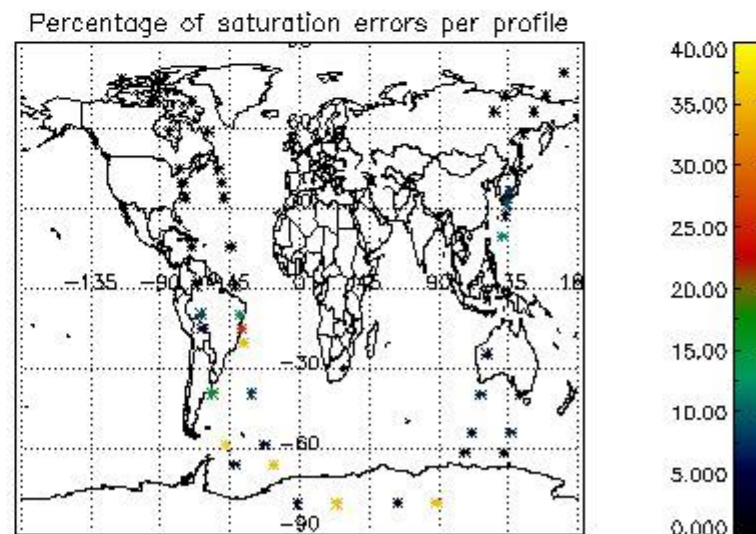

6. Statistics and plot of tangent altitude of the last measurement (DARK & BRIGHT products without errors)

6.1 Statistics on tangent altitude lost:

Statistics	DARK	BRIGHT	TWILIGHT
Mean:	14.412	15.779	NaN
St. deviation:	4.9081	8.0106	NaN
Maximum:	22.380	28.478	NaN
Minimum:	3.9086	3.1246	NaN
Number of data:	19.000	22.000	NaN

6.2 Plot for DARK limb products