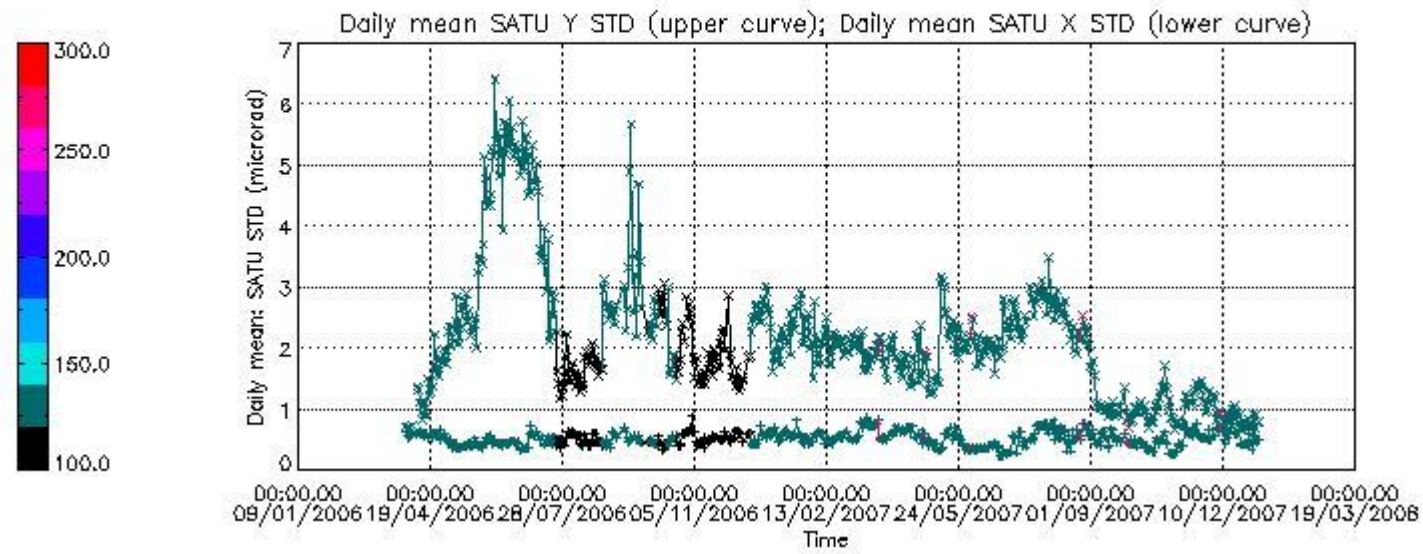

Number of data:	17100.	17100.	18350.	18350.

7.2.2 Trend of daily SATU NEA St. deviation since 1st April 2006 (dark limb)

The long term trend of the SATU 'X' and 'Y' standard deviations should be constant during the whole mission.

The colorbar represents the start tangent altitude (km) of the occultations.

Upper curve: STD of SATU Y axis

Lower curve: STD of SATU X axis

8. Auxiliary Data Files used for the production reported in section 2.4

The number reported in the third column indicates since which file (see list in section 2.4) the corresponding auxiliary file has been used. The fourth column is the date of those product files.

Type	Auxiliary Filename	Used since product	Used since product date
INST_PHYS_CHARACTERISTICS	GOM_INS_AXNIEC20050627_150713_20030716_120000_20100101_000000	1	06-JAN-2008 00:04:08
CALIBRATION_DATABASE	GOM_CAL_AXVIEC20080102_115237_20071231_000000_20100101_000000	1	06-JAN-2008 00:04:08
LEVEL-1B_PROC_CONFIG	GOM_PR1_AXNIEC20050627_151042_20020301_000000_20100101_000000	1	06-JAN-2008 00:04:08
STAR_CATALOGUE	GOM_CAT_AXVIEC20020121_161009_20020101_000000_20200101_000000	1	06-JAN-2008 00:04:08
STELLAR_SPECTRA_DATABANK	GOM_STS_AXNIEC20040308_103538_20020101_160000_20100101_000000	1	06-JAN-2008 00:04:08
ECMWF_FILE	AUX_ECF_AXNECM20080105_073112_20080105_210000_20080106_090000	1	06-JAN-2008 00:04:08
OPTIONAL_ECMWF_FILE	MISSING	1	06-JAN-2008 00:04:08
ORBIT_DATA_FILE	DOR_NAV_OPNPDE20080105_210308_000060572064_00472_30586_4892.N1	1	06-JAN-2008 00:04:08
ORBIT_DATA_FILE	DOR_NAV_OPNPDE20080105_224924_000057382064_00473_30587_4893.N1	8	06-JAN-2008 00:32:17
ORBIT_DATA_FILE	DOR_NAV_OPNPDE20080106_003021_000054192064_00474_30588_4894.N1	36	06-JAN-2008 02:12:54