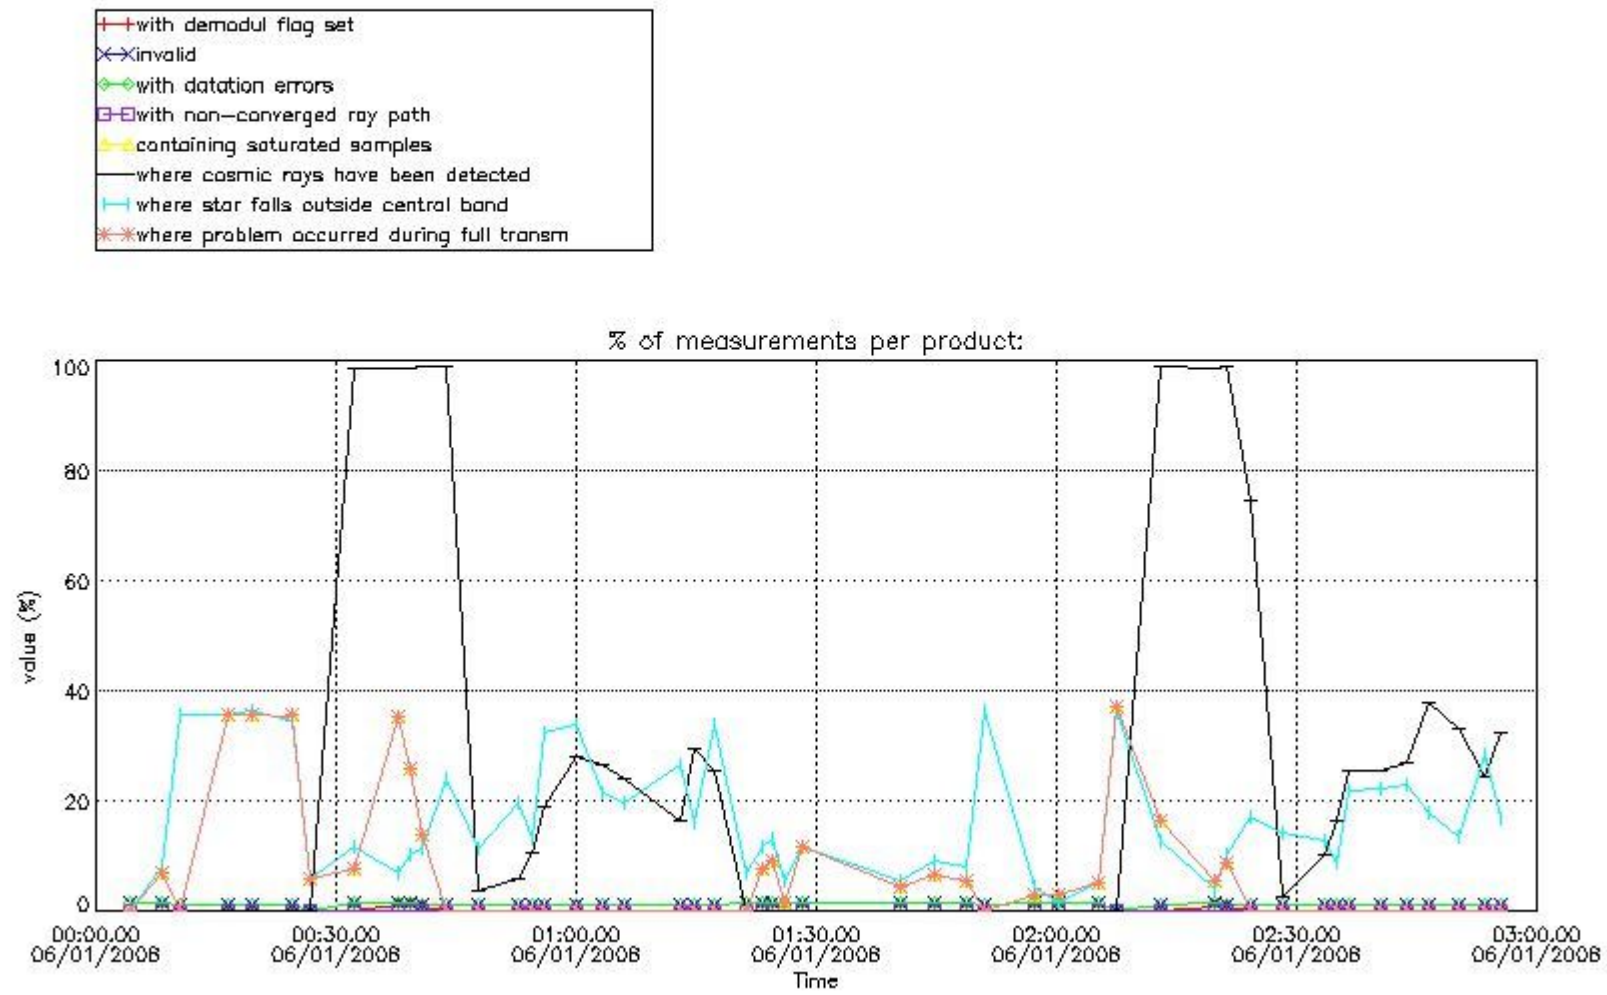

At least one measurement with demodulation flag set:	20.4082 %
Reference spectrum computed from DB:	0.00000 %
Reference spectrum with small number of measurements:	0.00000 %
SATU data not used:	0.00000 %

5.2 Plot quality information per product (time dependant)

5.3 Plot quality information per product (world map)