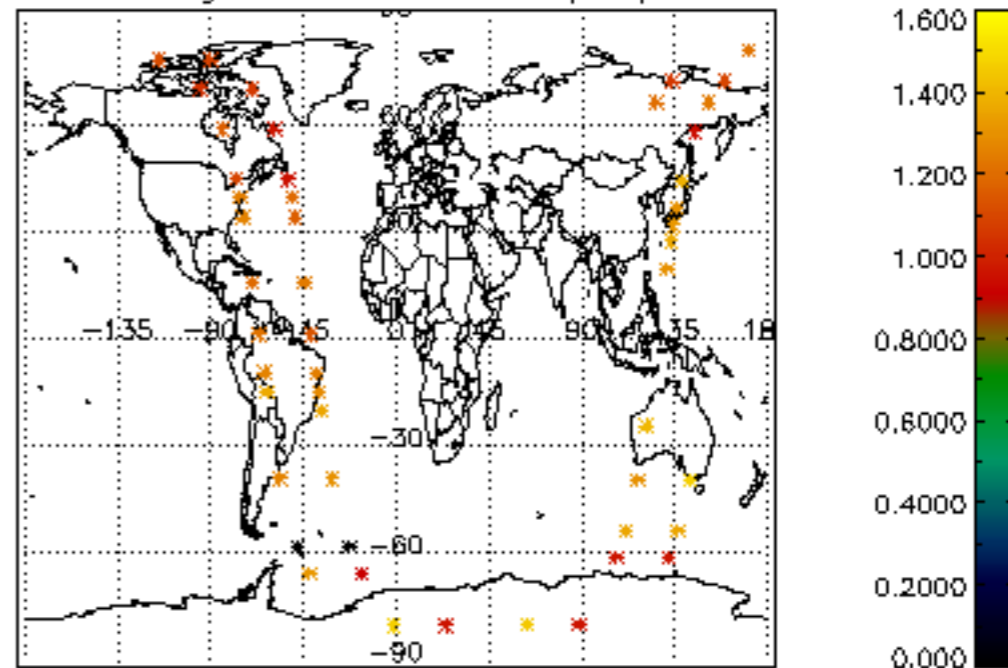

Percentage of datation errors per profile