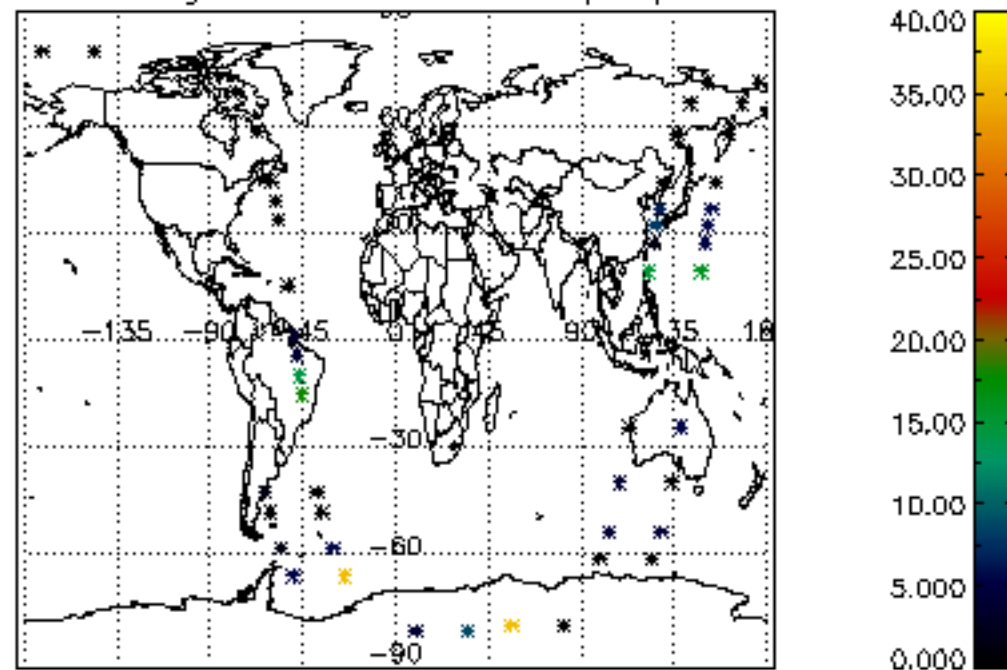

Percentage of cosmic ray hits per profile

Percentage of datation errors per profile

Percentage of star falling outside central band per profile

Percentage of saturation errors per profile

Tangent altitude at which the star is lost