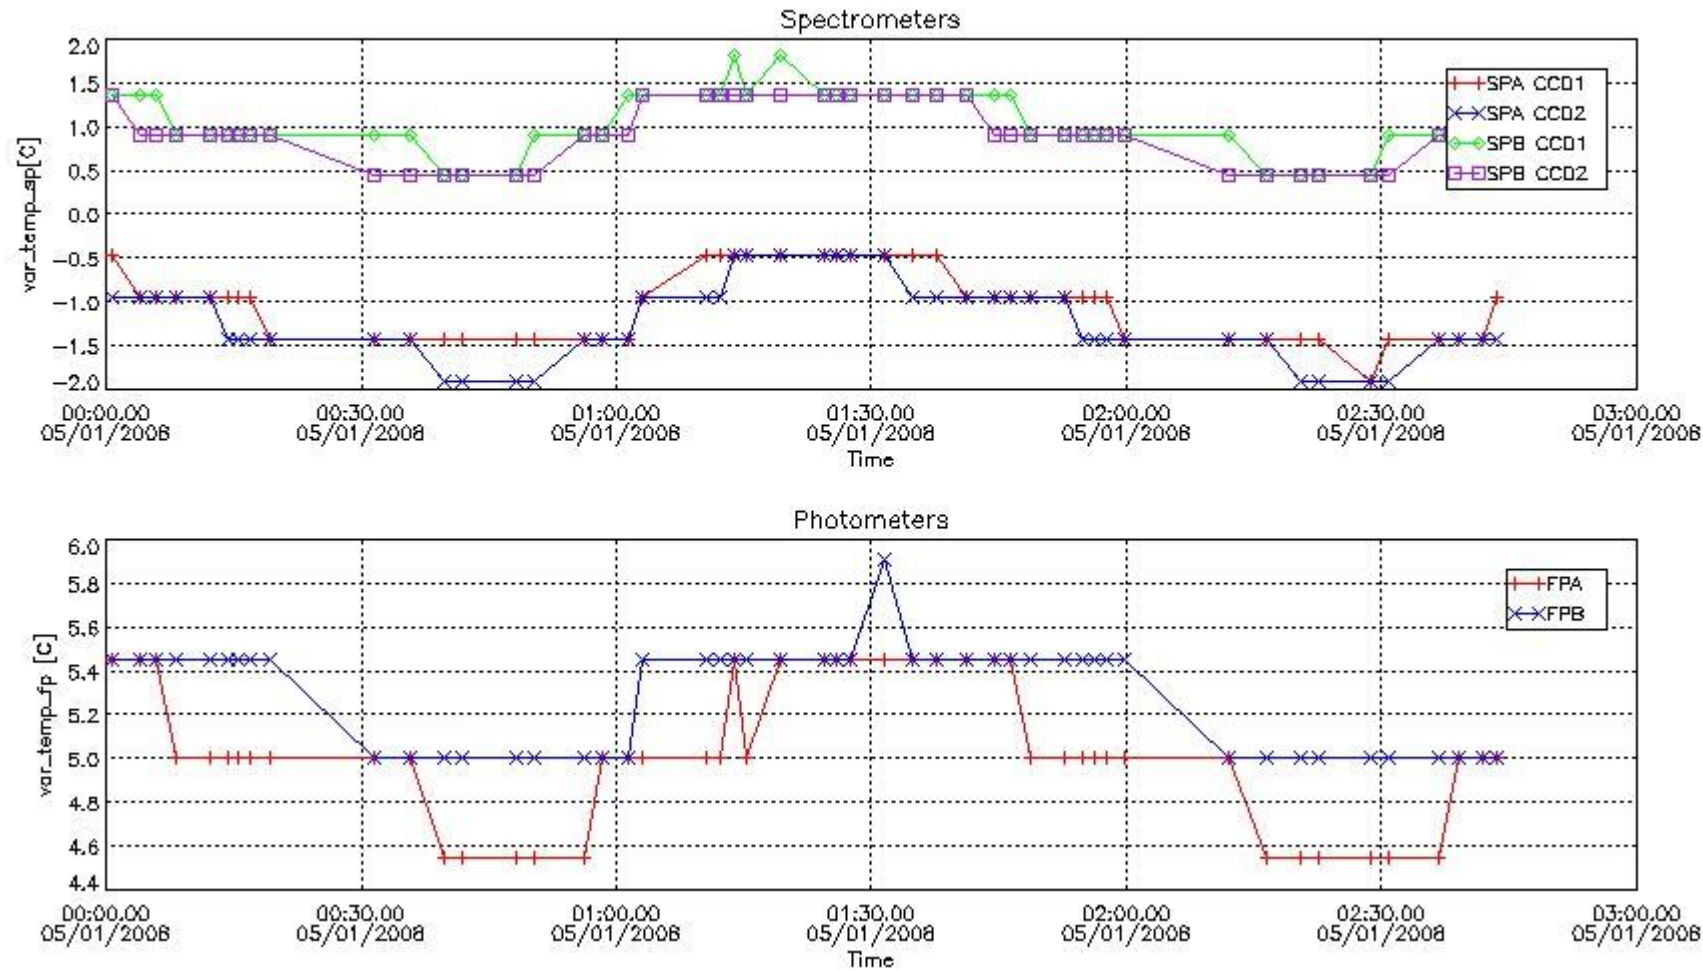

4. Overview of dark signal processing per product

The Dark Charge (DC) is a temperature-dependant signal added to the useful measurements and it is therefore subtracted from them during the processing. There are two phenomena that produce a continuous increase of the DC: the "hot pixels" (a pixel is "hot" when its DC exceeds by a significant amount its value measured on ground at the same temperature) and the "Random Telegraphic Signal" (abrupt change positive or negative of the CCD pixel signal, random in time, affecting only the DC part of the signal and not the photon generated signal).

In this section a list of products that did not use the Dark Sky Area (DSA) observation for the DC computation is given. It is also provided the mean DC plot per product for dark limb products with no error flag set.

4.1 All products used the DSA observation for the DC computation

4.2 Plot of mean dark charges per product: only products in DARK limb conditions without errors are used