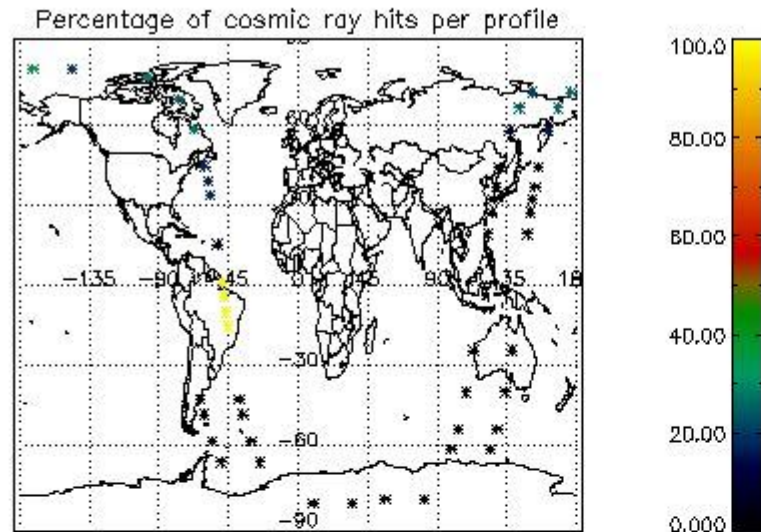

6. Statistics and plot of tangent altitude of the last measurement (DARK & BRIGHT products without errors)

6.1 Statistics on tangent altitude lost:

Statistics	DARK	BRIGHT	TWILIGHT
Mean:	13.707	16.886	NaN
St. deviation:	5.6324	7.4669	NaN
Maximum:	19.086	27.238	NaN
Minimum:	3.9168	3.0069	NaN
Number of data:	10.000	30.000	NaN

6.2 Plot for DARK limb products