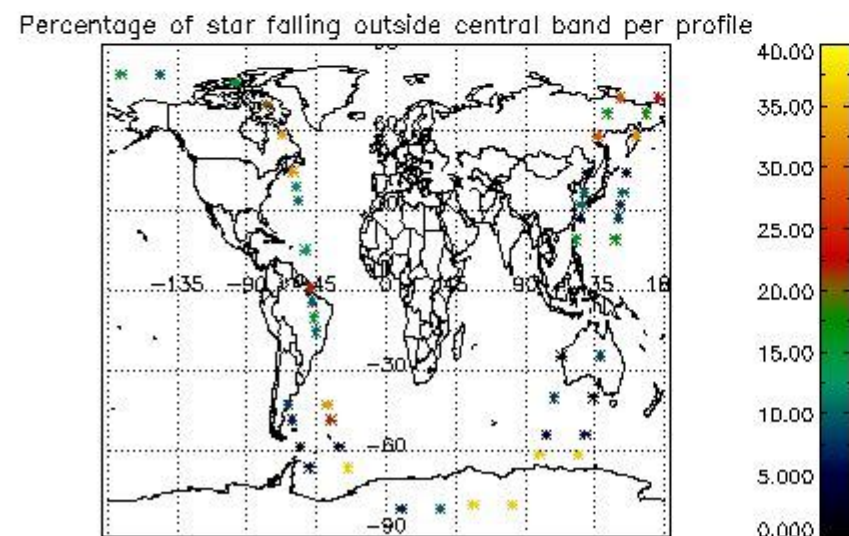

6. Statistics and plot of tangent altitude of the last measurement (DARK & BRIGHT products without errors)

6.1 Statistics on tangent altitude lost:

Statistics	DARK	BRIGHT	TWILIGHT
Mean:	13.707	16.886	NaN
St. deviation:	5.6324	7.4669	NaN
Maximum:	19.086	27.238	NaN
Minimum:	3.9168	3.0069	NaN
Number of data:	10.000	30.000	NaN

6.2 Plot for DARK limb products