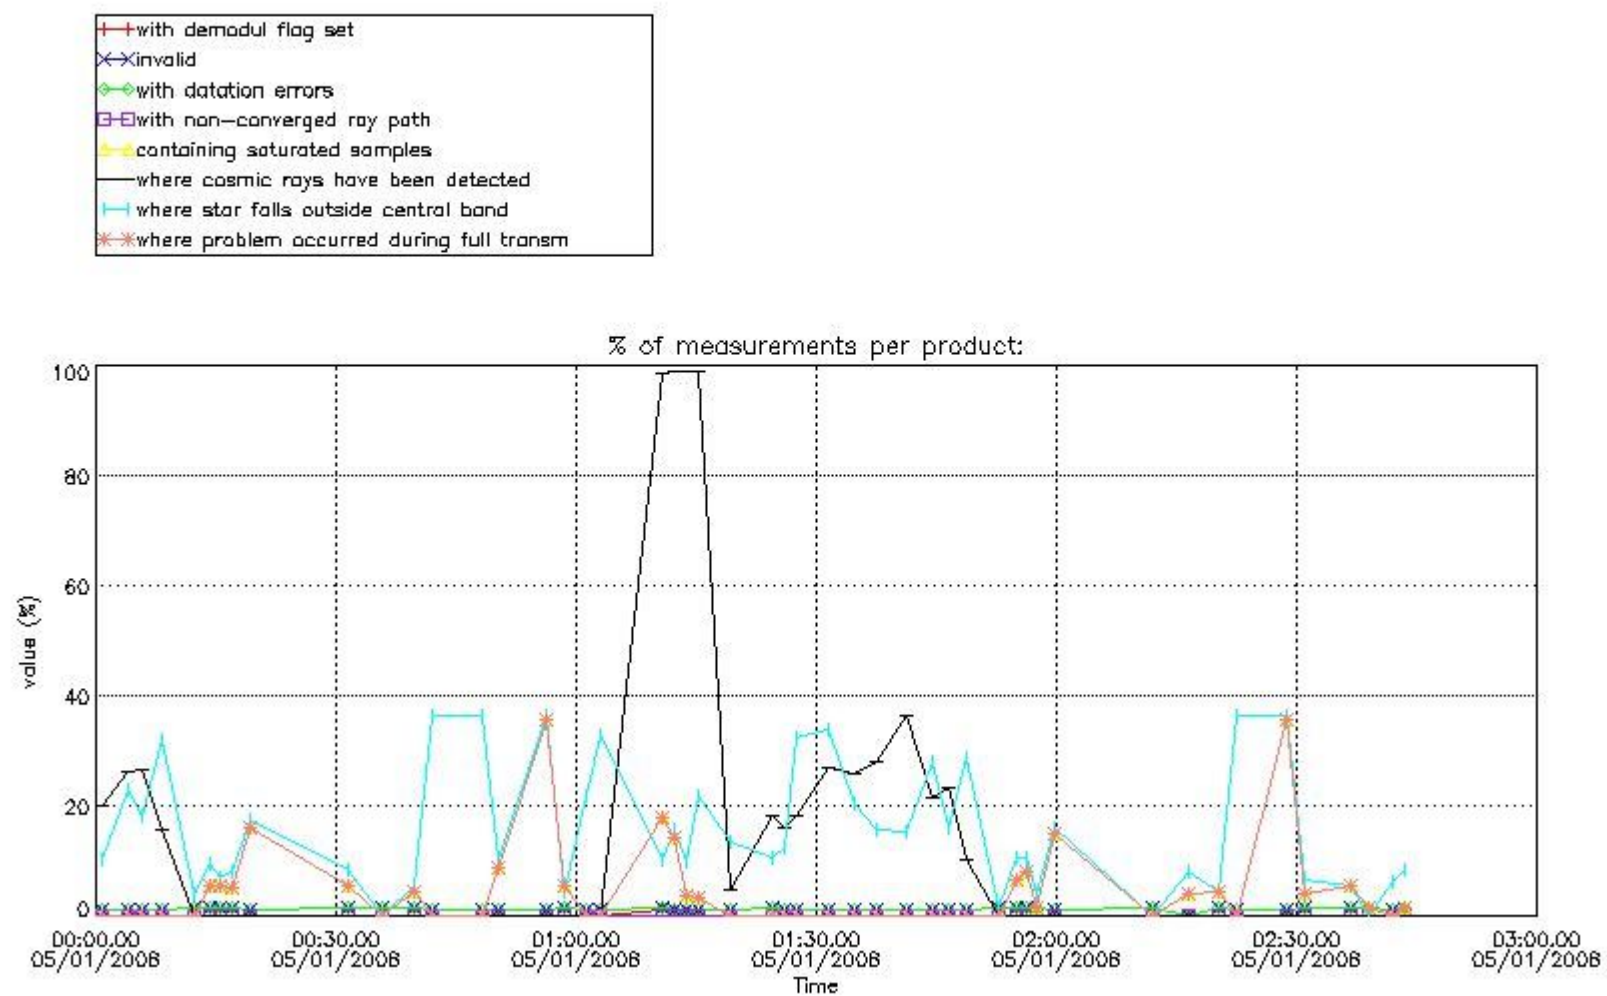

At least one measurement with demodulation flag set:	16.3265 %
Reference spectrum computed from DB:	0.00000 %
Reference spectrum with small number of measurements:	0.00000 %
SATU data not used:	0.00000 %

5.2 Plot quality information per product (time dependant)

5.3 Plot quality information per product (world map)