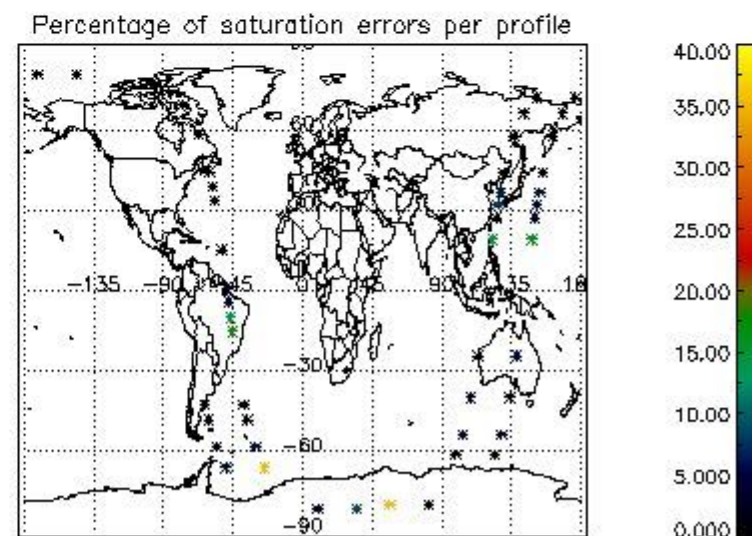

6. Statistics and plot of tangent altitude of the last measurement (DARK & BRIGHT products without errors)

6.1 Statistics on tangent altitude lost:

Statistics	DARK	BRIGHT	TWILIGHT
Mean:	13.707	16.886	NaN
St. deviation:	5.6324	7.4669	NaN
Maximum:	19.086	27.238	NaN
Minimum:	3.9168	3.0069	NaN
Number of data:	10.000	30.000	NaN

6.2 Plot for DARK limb products