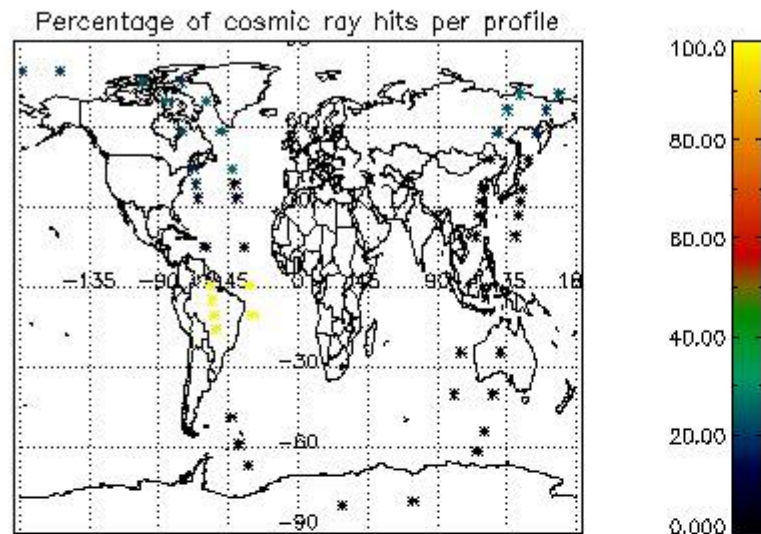

6. Statistics and plot of tangent altitude of the last measurement (DARK & BRIGHT products without errors)

6.1 Statistics on tangent altitude lost:

Statistics	DARK	BRIGHT	TWILIGHT
Mean:	14.236	17.784	NaN
St. deviation:	5.2439	7.9316	NaN
Maximum:	21.568	32.169	NaN
Minimum:	4.3491	3.0174	NaN
Number of data:	18.000	21.000	NaN

6.2 Plot for DARK limb products