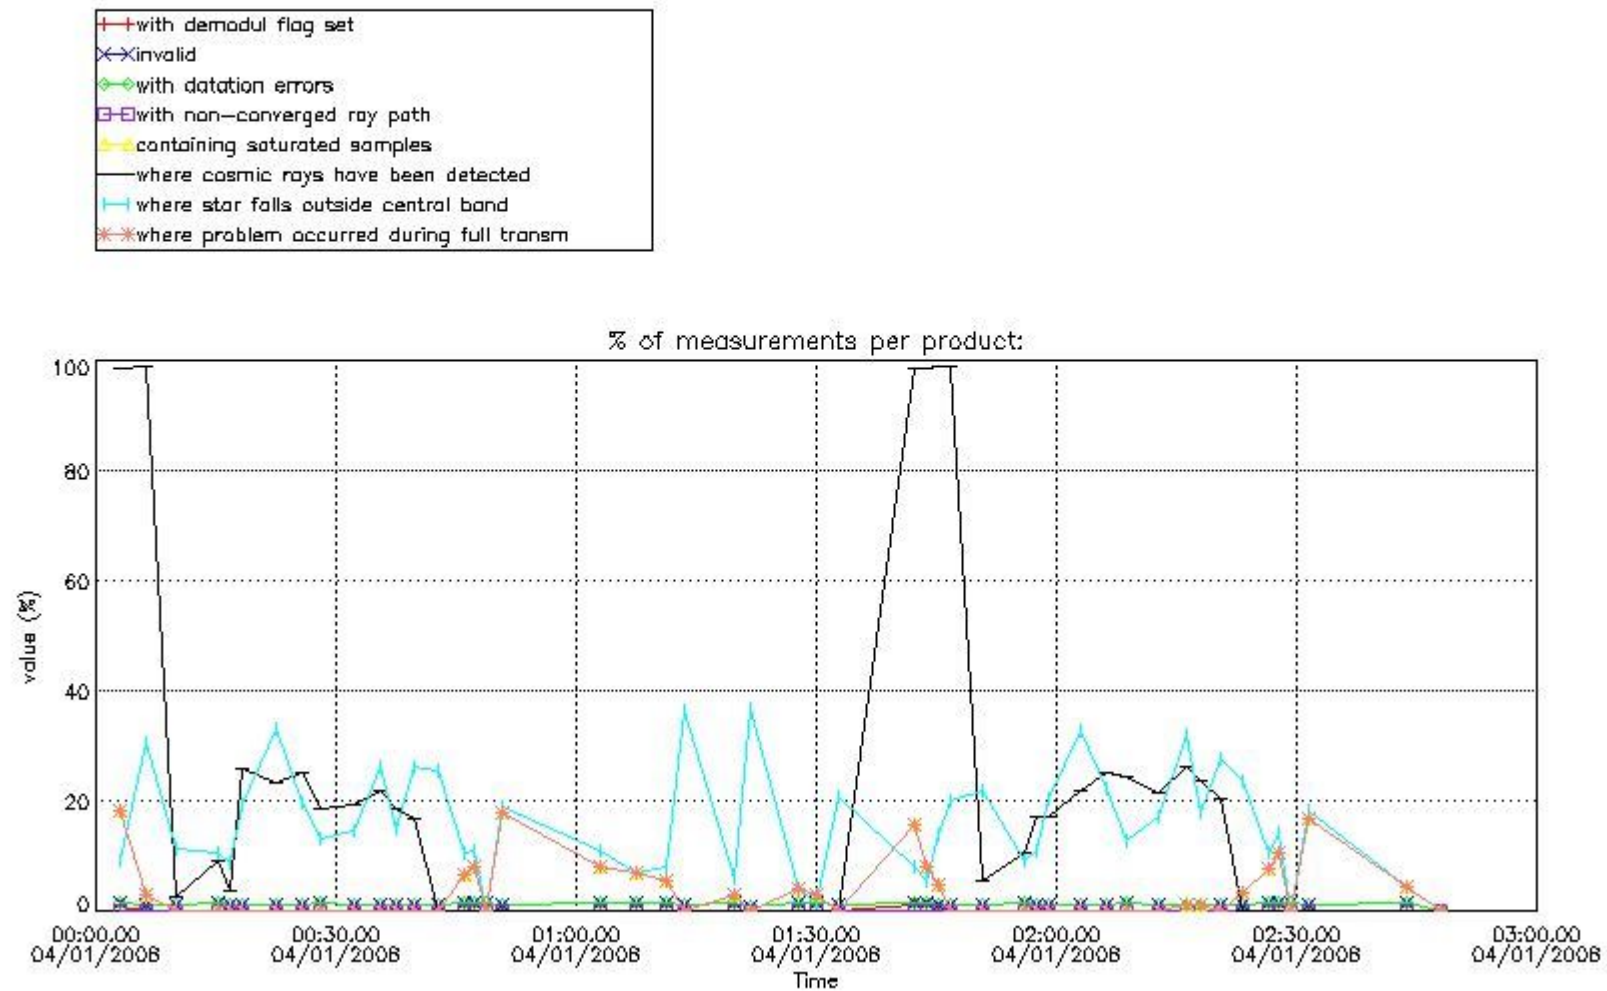

5. Demodulation flag and quality information monitoring

In this section it is presented the modulation information extracted from the pcd (product confidence data) at measurement level and information extracted from the Quality Summary dataset. Only products without errors (error flag in the MPH set to "0") are used.

5.1 Percentage of products during reporting period with:

At least one measurement with demodulation flag set:	16.3265 %
Reference spectrum computed from DB:	0.00000 %
Reference spectrum with small number of measurements:	0.00000 %
SATU data not used:	0.00000 %

5.2 Plot quality information per product (time dependant)

5.3 Plot quality information per product (world map)