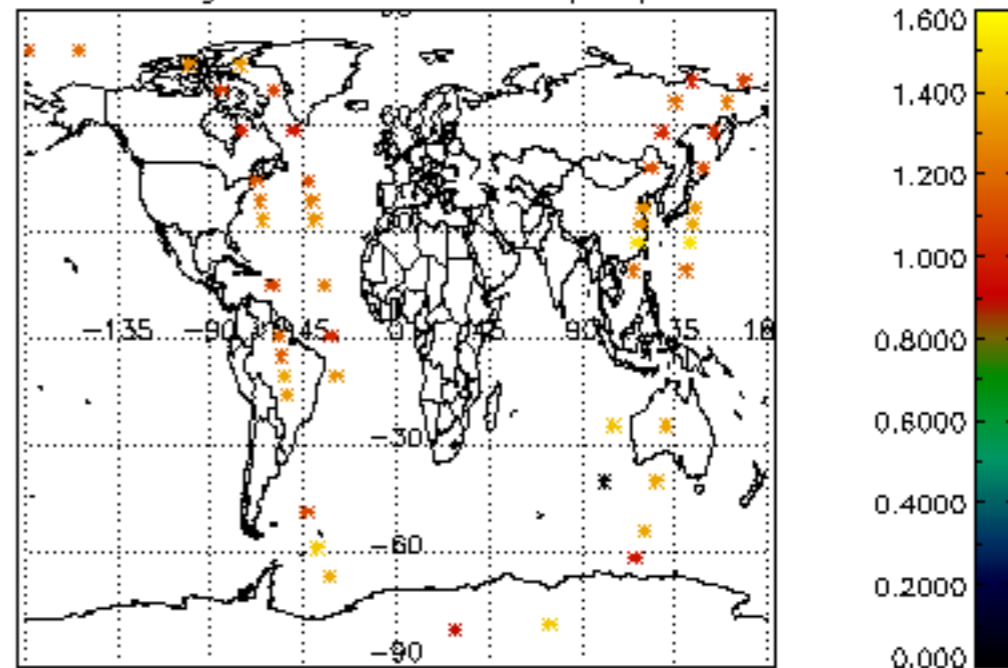

Percentage of datation errors per profile