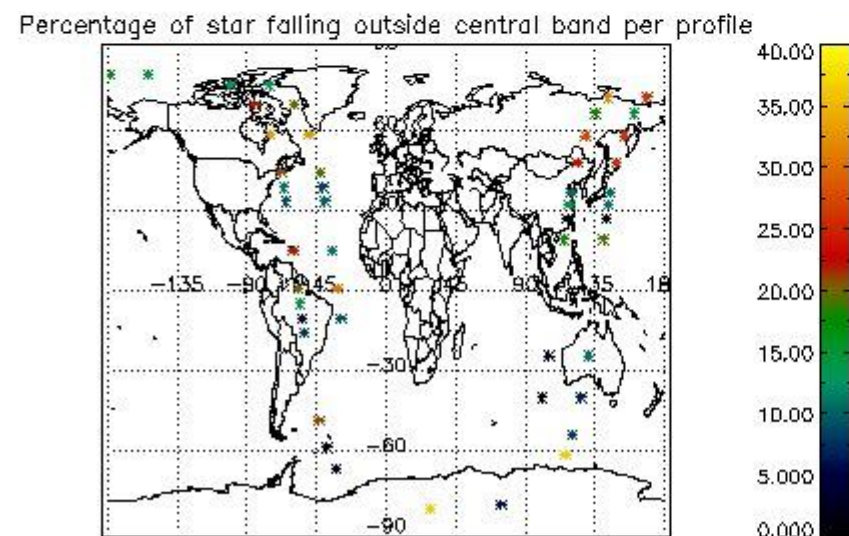

6. Statistics and plot of tangent altitude of the last measurement (DARK & BRIGHT products without errors)

6.1 Statistics on tangent altitude lost:

Statistics	DARK	BRIGHT	TWILIGHT
Mean:	14.236	17.784	NaN
St. deviation:	5.2439	7.9316	NaN
Maximum:	21.568	32.169	NaN
Minimum:	4.3491	3.0174	NaN
Number of data:	18.000	21.000	NaN

6.2 Plot for DARK limb products