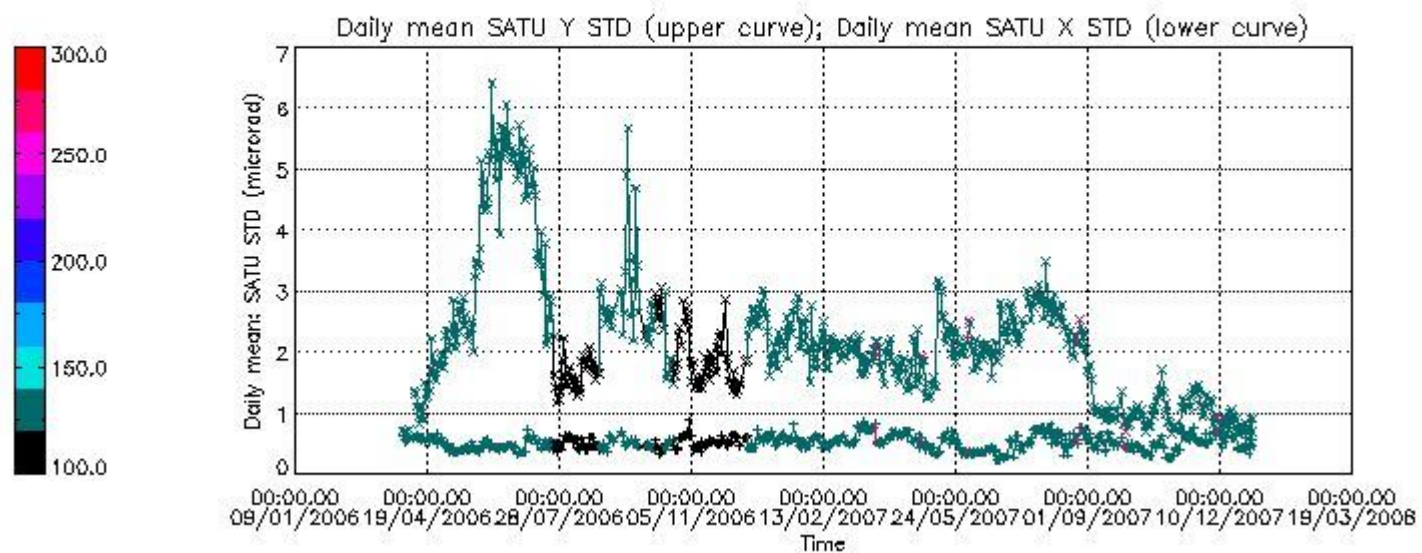

Number of data:	16250.	16250.	17600.	17600.

7.2.2 Trend of daily SATU NEA St. deviation since 1st April 2006 (dark limb)

The long term trend of the SATU 'X' and 'Y' standard deviations should be constant during the whole mission.

The colorbar represents the start tangent altitude (km) of the occultations.

Upper curve: STD of SATU Y axis

Lower curve: STD of SATU X axis

8. Auxiliary Data Files used for the production reported in section 2.4

The number reported in the third column indicates since which file (see list in section 2.4) the corresponding auxiliary file has been used. The fourth column is the date of those product files.

Type	Auxiliary Filename	Used since product	Used since product date
INST_PHYS_CHARACTERISTICS	GOM_INS_AXNIEC20050627_150713_20030716_120000_20100101_000000	1	04-JAN-2008 00:03:03
CALIBRATION_DATABASE	GOM_CAL_AXVIEC20080102_115237_20071231_000000_20100101_000000	1	04-JAN-2008 00:03:03
LEVEL-1B_PROC_CONFIG	GOM_PR1_AXNIEC20050627_151042_20020301_000000_20100101_000000	1	04-JAN-2008 00:03:03
STAR_CATALOGUE	GOM_CAT_AXVIEC20020121_161009_20020101_000000_20200101_000000	1	04-JAN-2008 00:03:03
STELLAR_SPECTRA_DATABANK	GOM_STS_AXNIEC20040308_103538_20020101_160000_20100101_000000	1	04-JAN-2008 00:03:03
ECMWF_FILE	AUX_ECF_AXNECM20080103_083111_20080103_210000_20080104_090000	1	04-JAN-2008 00:03:03
OPTIONAL_ECMWF_FILE	MISSING	1	04-JAN-2008 00:03:03
ORBIT_DATA_FILE	DOR_NAV_OPNPDE20080103_221227_000057382064_00444_30558_4879.N1	1	04-JAN-2008 00:03:03
ORBIT_DATA_FILE	DOR_NAV_OPNPDE20080103_235324_000054192064_00445_30559_4880.N1	27	04-JAN-2008 01:32:50