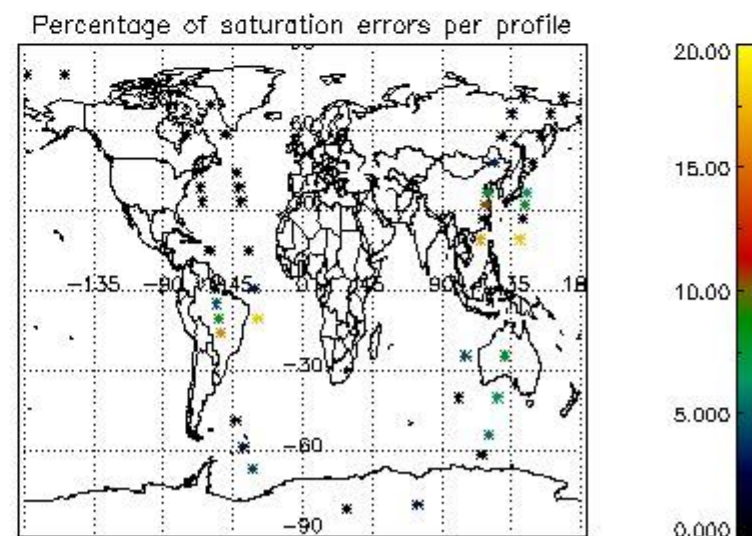

6. Statistics and plot of tangent altitude of the last measurement (DARK & BRIGHT products without errors)

6.1 Statistics on tangent altitude lost:

Statistics	DARK	BRIGHT	TWILIGHT
Mean:	14.236	17.784	NaN
St. deviation:	5.2439	7.9316	NaN
Maximum:	21.568	32.169	NaN
Minimum:	4.3491	3.0174	NaN
Number of data:	18.000	21.000	NaN

6.2 Plot for DARK limb products