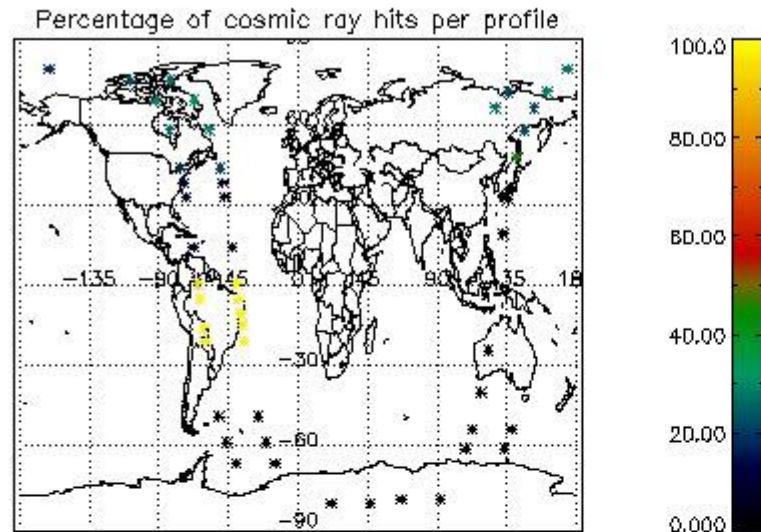

6. Statistics and plot of tangent altitude of the last measurement (DARK & BRIGHT products without errors)

6.1 Statistics on tangent altitude lost:

Statistics	DARK	BRIGHT	TWILIGHT
Mean:	19.131	18.037	NaN
St. deviation:	11.364	7.5736	NaN
Maximum:	47.656	25.967	NaN
Minimum:	4.9933	3.5103	NaN
Number of data:	21.000	20.000	NaN

6.2 Plot for DARK limb products