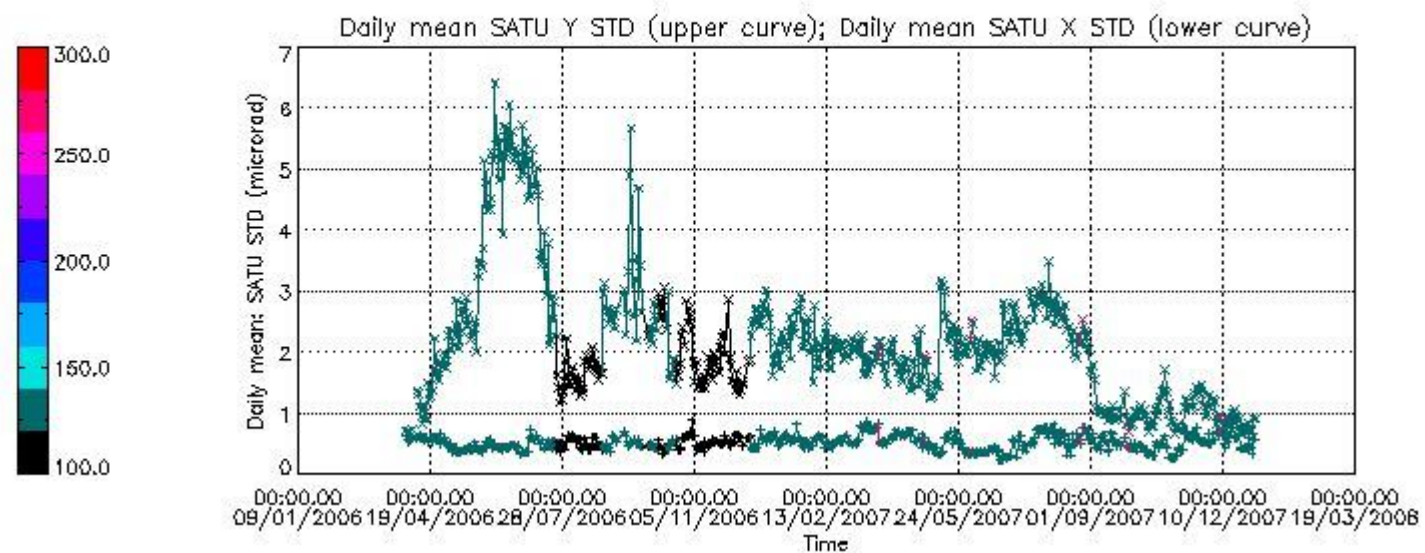

Number of data:	18600.	18600.	16450.	16450.

7.2.2 Trend of daily SATU NEA St. deviation since 1st April 2006 (dark limb)

The long term trend of the SATU 'X' and 'Y' standard deviations should be constant during the whole mission.

The colorbar represents the start tangent altitude (km) of the occultations.

Upper curve: STD of SATU Y axis

Lower curve: STD of SATU X axis

8. Auxiliary Data Files used for the production reported in section 2.4

The number reported in the third column indicates since which file (see list in section 2.4) the corresponding auxiliary file has been used. The fourth column is the date of those product files.

Type	Auxiliary Filename	Used since product	Used since product date
INST_PHYS_CHARACTERISTICS	GOM_INS_AXNIEC20050627_150713_20030716_120000_20100101_000000	1	03-JAN-2008 00:02:22
CALIBRATION_DATABASE	GOM_CAL_AXVIEC20080102_115237_20071231_000000_20100101_000000	1	03-JAN-2008 00:02:22
LEVEL-1B_PROC_CONFIG	GOM_PR1_AXNIEC20050627_151042_20020301_000000_20100101_000000	1	03-JAN-2008 00:02:22
STAR_CATALOGUE	GOM_CAT_AXVIEC20020121_161009_20020101_000000_20200101_000000	1	03-JAN-2008 00:02:22
STELLAR_SPECTRA_DATABANK	GOM_STS_AXNIEC20040308_103538_20020101_160000_20100101_000000	1	03-JAN-2008 00:02:22
ECMWF_FILE	AUX_ECF_AXNECM20080102_073111_20080102_210000_20080103_090000	1	03-JAN-2008 00:02:22
OPTIONAL_ECMWF_FILE	MISSING	1	03-JAN-2008 00:02:22
ORBIT_DATA_FILE	DOR_NAV_OPNPDE20080102_205811_000057382064_00429_30543_4872.N1	1	03-JAN-2008 00:02:22
ORBIT_DATA_FILE	DOR_NAV_OPNPDE20080102_223909_000060572064_00430_30544_4873.N1	8	03-JAN-2008 00:31:43
ORBIT_DATA_FILE	DOR_NAV_OPNPDE20080103_002524_000054192064_00431_30545_4874.N1	36	03-JAN-2008 02:04:20