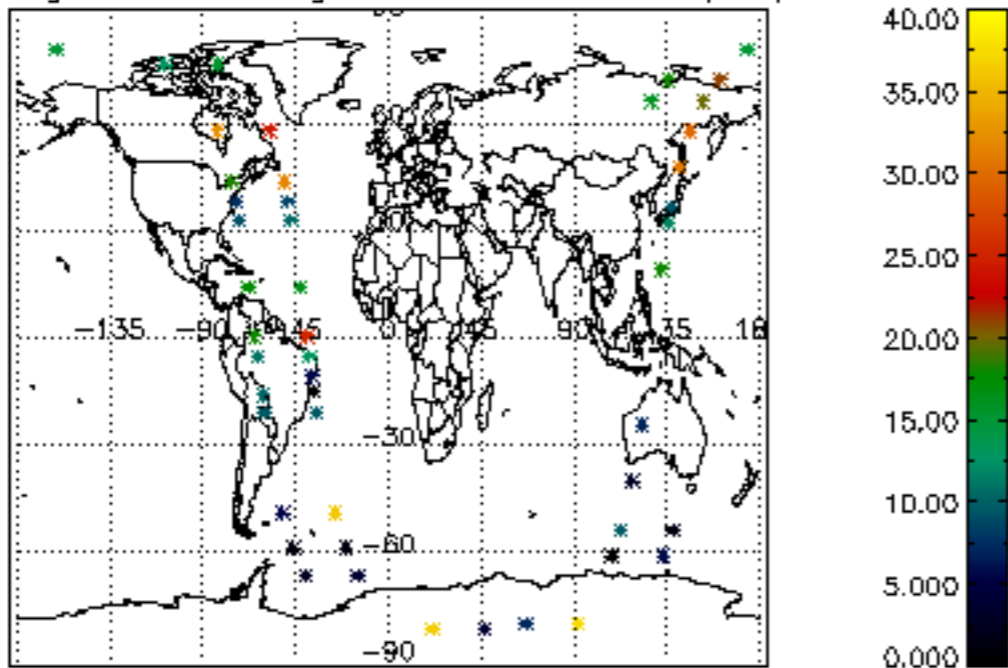

Percentage of star falling outside central band per profile