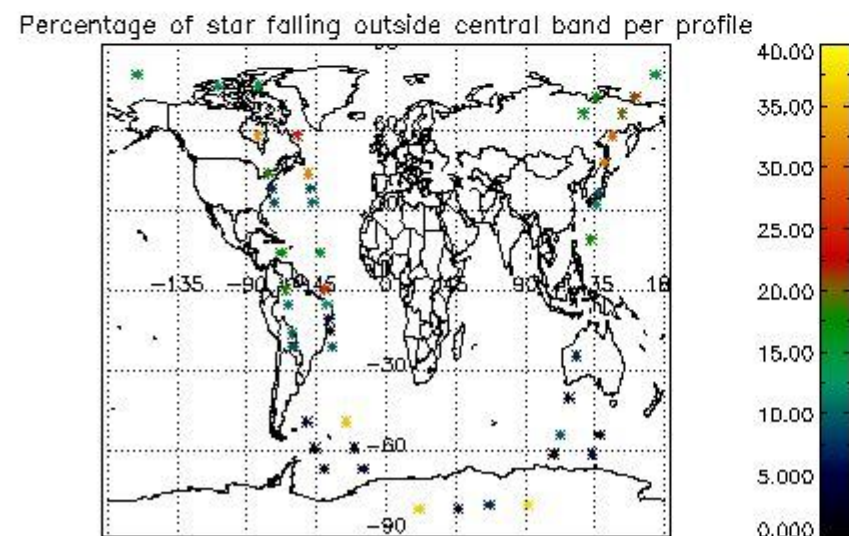

6. Statistics and plot of tangent altitude of the last measurement (DARK & BRIGHT products without errors)

6.1 Statistics on tangent altitude lost:

Statistics	DARK	BRIGHT	TWILIGHT
Mean:	19.131	18.037	NaN
St. deviation:	11.364	7.5736	NaN
Maximum:	47.656	25.967	NaN
Minimum:	4.9933	3.5103	NaN
Number of data:	21.000	20.000	NaN

6.2 Plot for DARK limb products