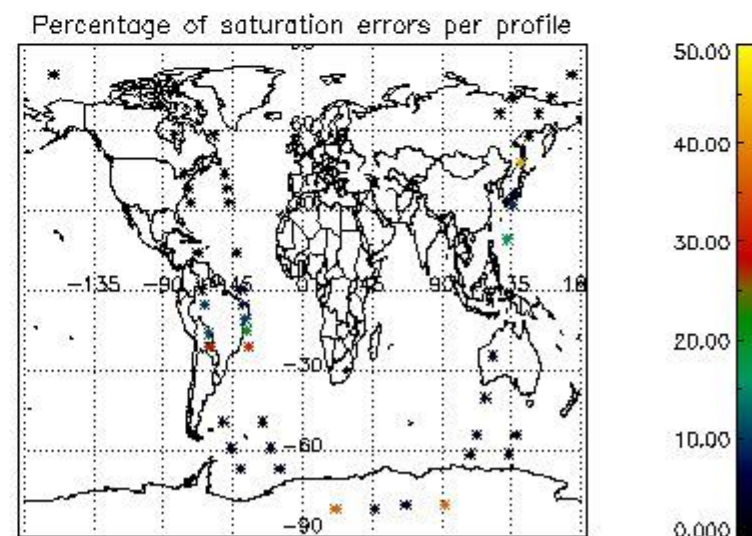

6. Statistics and plot of tangent altitude of the last measurement (DARK & BRIGHT products without errors)

6.1 Statistics on tangent altitude lost:

Statistics	DARK	BRIGHT	TWILIGHT
Mean:	19.131	18.037	NaN
St. deviation:	11.364	7.5736	NaN
Maximum:	47.656	25.967	NaN
Minimum:	4.9933	3.5103	NaN
Number of data:	21.000	20.000	NaN

6.2 Plot for DARK limb products