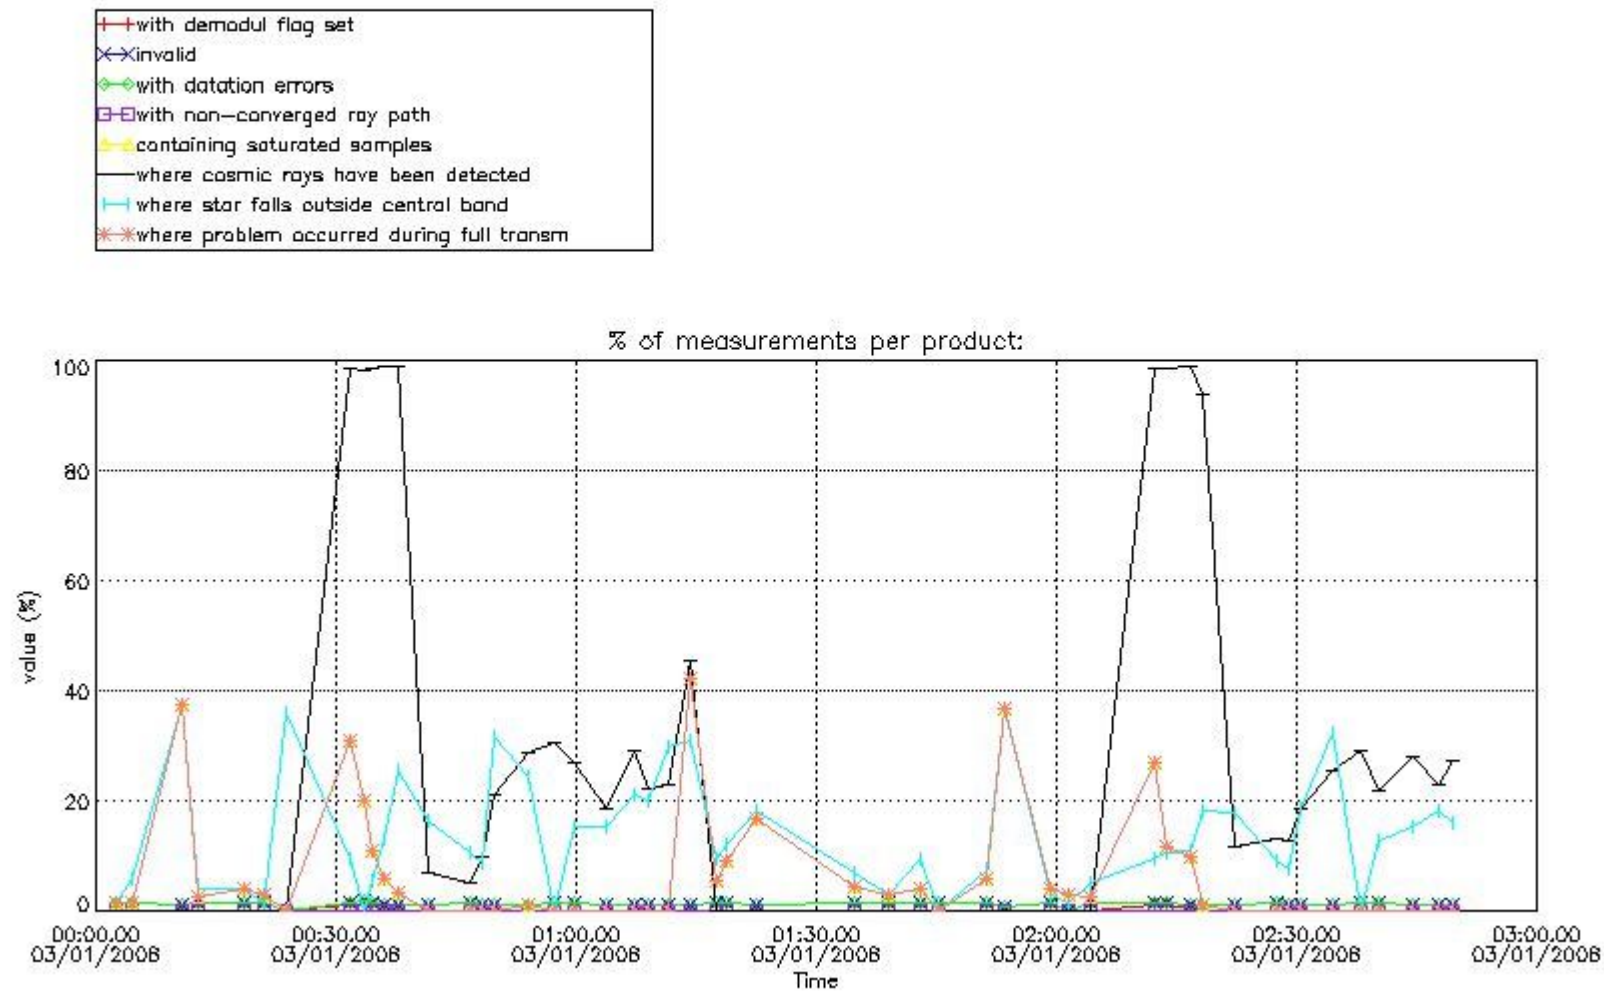

At least one measurement with demodulation flag set:	34.0000 %
Reference spectrum computed from DB:	0.00000 %
Reference spectrum with small number of measurements:	0.00000 %
SATU data not used:	0.00000 %

5.2 Plot quality information per product (time dependant)

5.3 Plot quality information per product (world map)