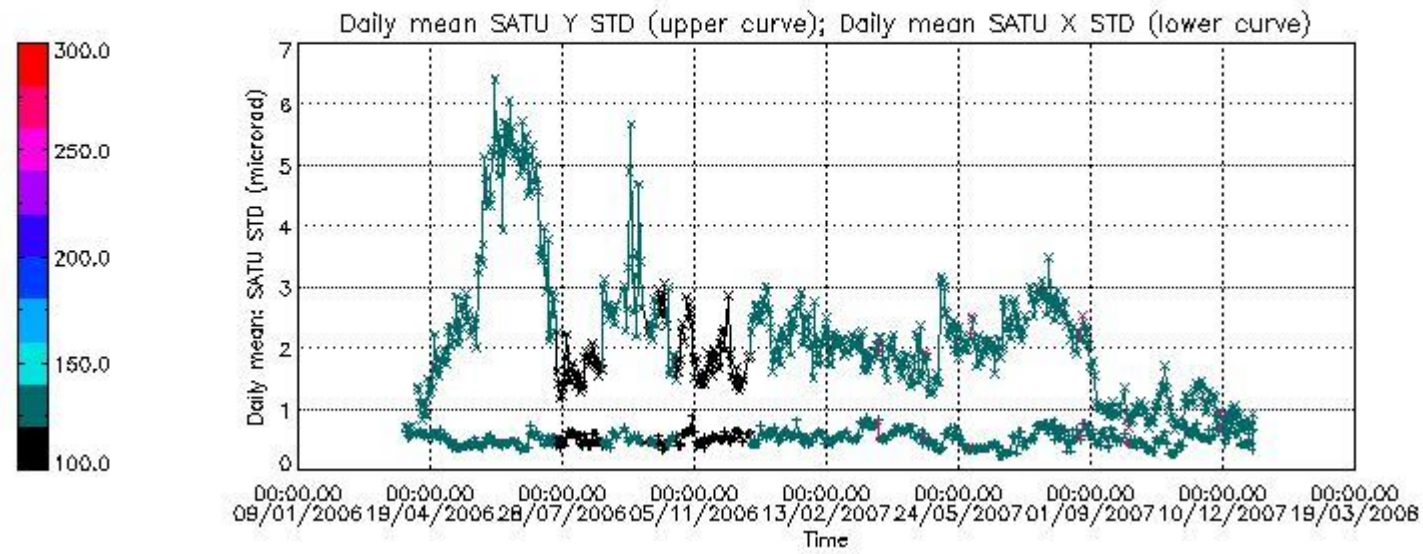

Number of data:	13250.	13250.	21500.	21500.

7.2.2 Trend of daily SATU NEA St. deviation since 1st April 2006 (dark limb)

The long term trend of the SATU 'X' and 'Y' standard deviations should be constant during the whole mission.

The colorbar represents the start tangent altitude (km) of the occultations.

Upper curve: STD of SATU Y axis

Lower curve: STD of SATU X axis

8. Auxiliary Data Files used for the production reported in section 2.4

The number reported in the third column indicates since which file (see list in section 2.4) the corresponding auxiliary file has been used. The fourth column is the date of those product files.

Type	Auxiliary Filename	Used since product	Used since product date
INST_PHYS_CHARACTERISTICS	GOM_INS_AXNIEC20050627_150713_20030716_120000_20100101_000000	1	02-JAN-2008 00:02:29
CALIBRATION_DATABASE	GOM_CAL_AXVIEC20071220_110231_20071218_000000_20100101_000000	1	02-JAN-2008 00:02:29
LEVEL-1B_PROC_CONFIG	GOM_PR1_AXNIEC20050627_151042_20020301_000000_20100101_000000	1	02-JAN-2008 00:02:29
STAR_CATALOGUE	GOM_CAT_AXVIEC20020121_161009_20020101_000000_20200101_000000	1	02-JAN-2008 00:02:29
STELLAR_SPECTRA_DATABANK	GOM_STS_AXNIEC20040308_103538_20020101_160000_20100101_000000	1	02-JAN-2008 00:02:29
ECMWF_FILE	AUX_ECF_AXNECM20080101_073111_20080101_210000_20080102_090000	1	02-JAN-2008 00:02:29
OPTIONAL_ECMWF_FILE	MISSING	1	02-JAN-2008 00:02:29
ORBIT_DATA_FILE	DOR_NAV_OPNPDE20080101_213012_000057382064_00415_30529_4865.N1	1	02-JAN-2008 00:02:29
ORBIT_DATA_FILE	DOR_NAV_OPNPDE20080101_231109_000060572064_00416_30530_4866.N1	15	02-JAN-2008 00:57:54
ORBIT_DATA_FILE	DOR_NAV_OPNPDE20080102_005206_000044632064_00417_30531_4867.N1	36	02-JAN-2008 02:14:34