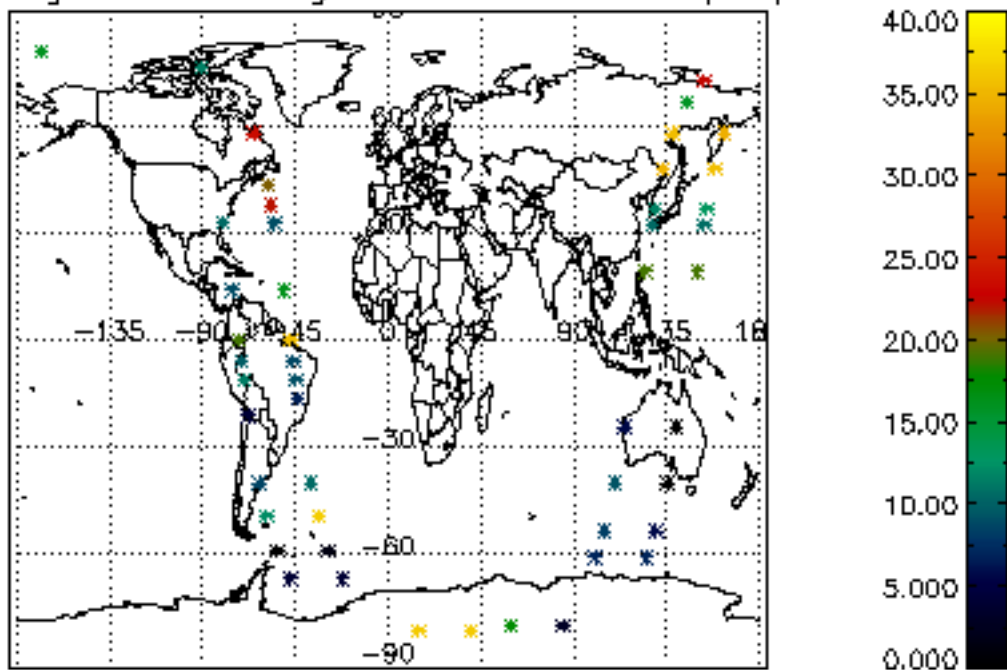

Percentage of star falling outside central band per profile