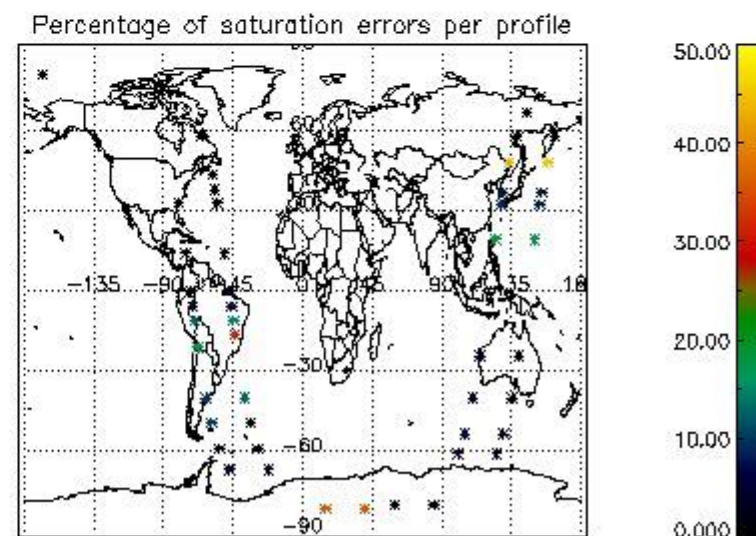

6. Statistics and plot of tangent altitude of the last measurement (DARK & BRIGHT products without errors)

6.1 Statistics on tangent altitude lost:

Statistics	DARK	BRIGHT	TWILIGHT
Mean:	15.786	17.185	NaN
St. deviation:	5.0432	7.7073	NaN
Maximum:	21.361	29.356	NaN
Minimum:	3.4190	3.7650	NaN
Number of data:	15.000	26.000	NaN

6.2 Plot for DARK limb products