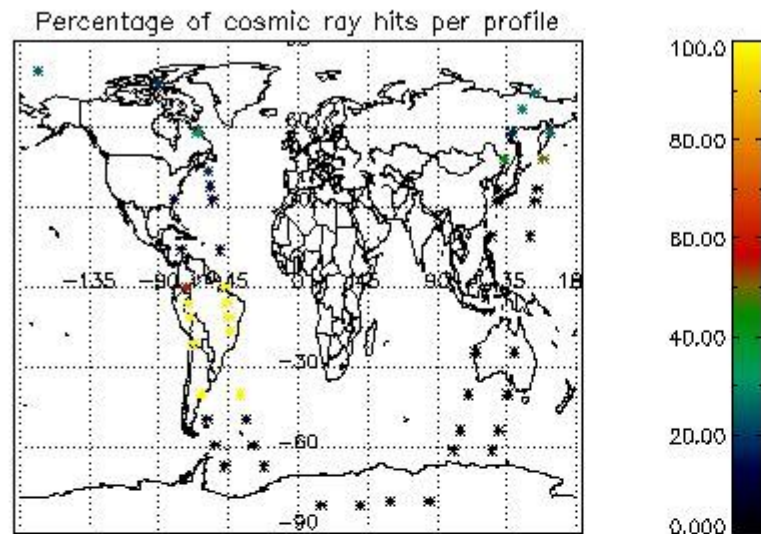

6. Statistics and plot of tangent altitude of the last measurement (DARK & BRIGHT products without errors)

6.1 Statistics on tangent altitude lost:

Statistics	DARK	BRIGHT	TWILIGHT
Mean:	15.786	17.185	NaN
St. deviation:	5.0432	7.7073	NaN
Maximum:	21.361	29.356	NaN
Minimum:	3.4190	3.7650	NaN
Number of data:	15.000	26.000	NaN

6.2 Plot for DARK limb products