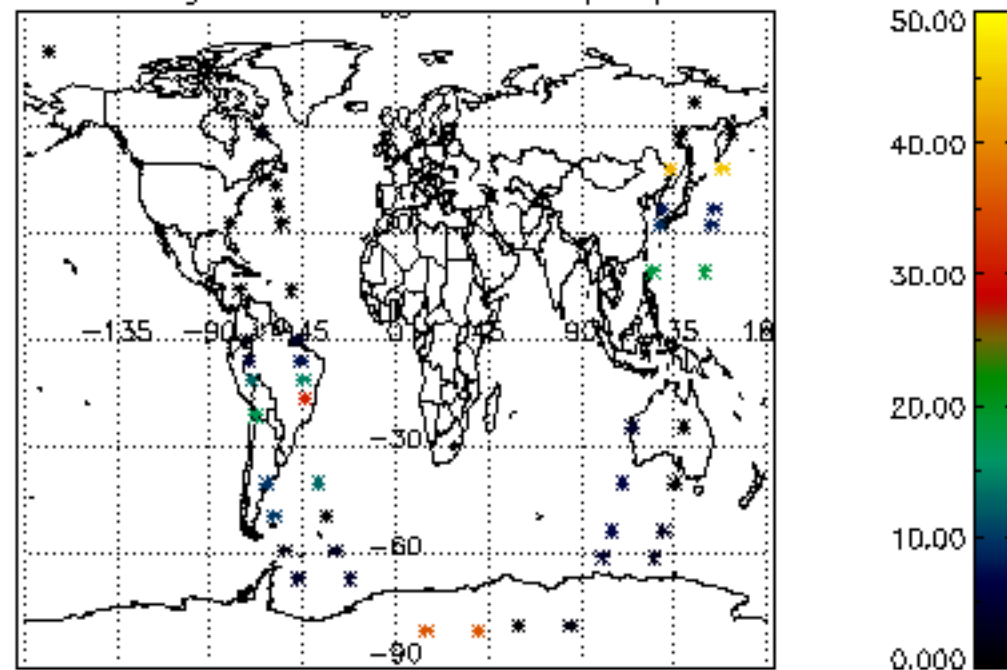

Percentage of cosmic ray hits per profile

Percentage of datation errors per profile

Percentage of star falling outside central band per profile

Percentage of saturation errors per profile

Tangent altitude at which the star is lost