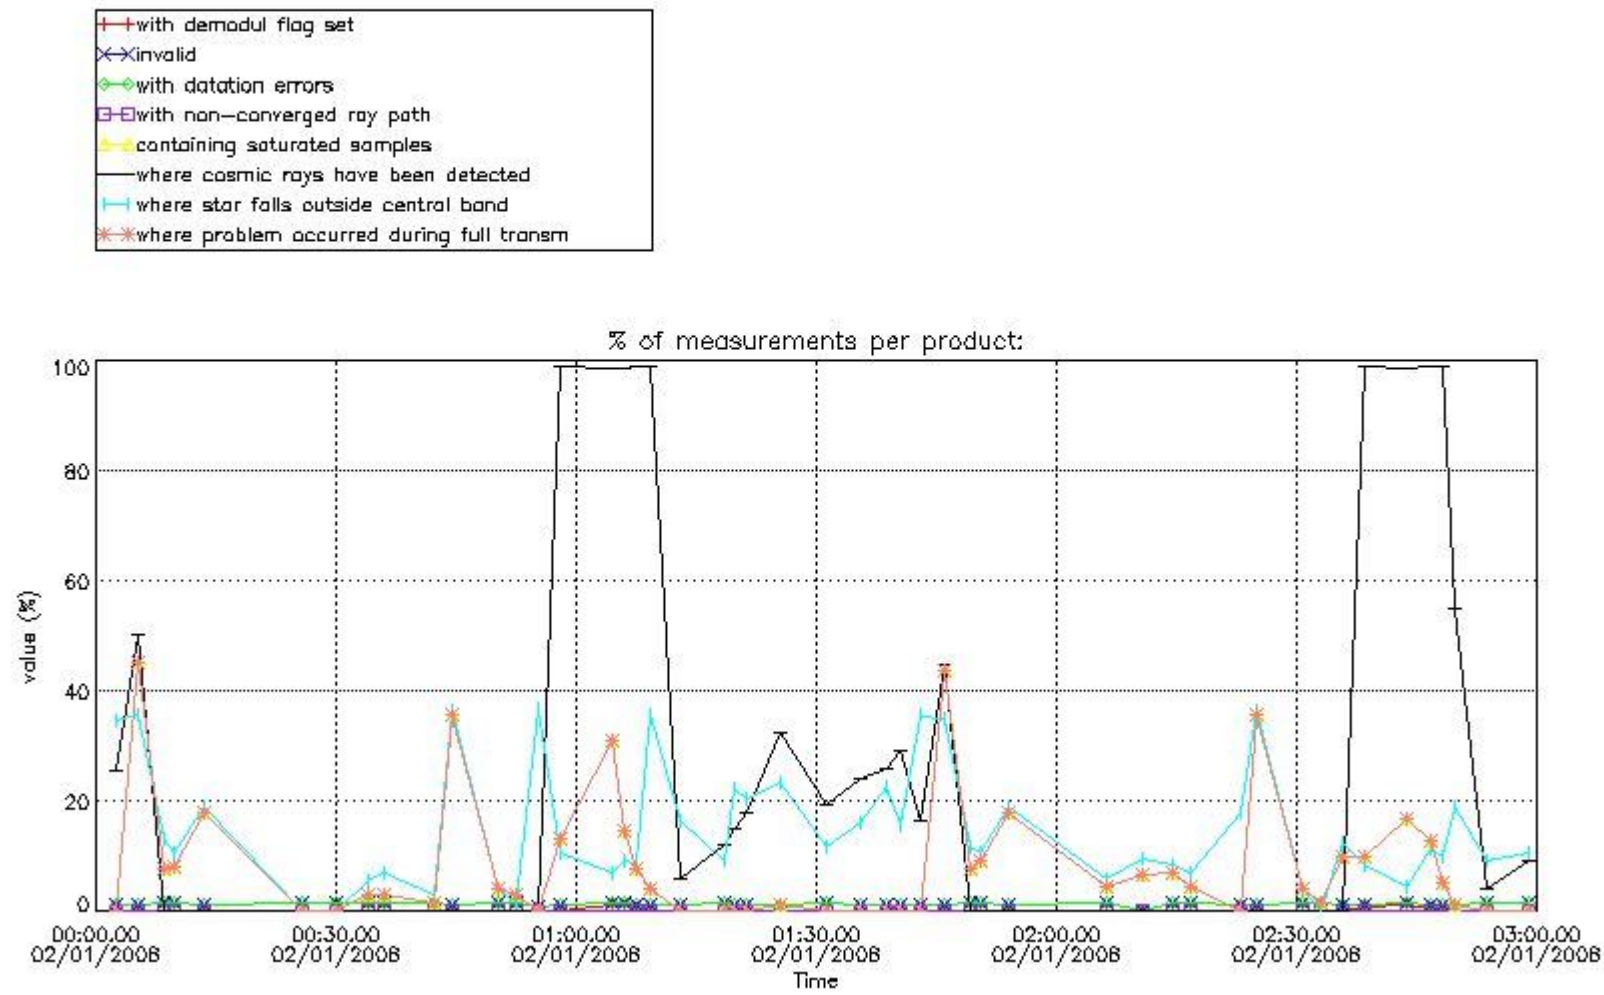

At least one measurement with demodulation flag set:	24.4898 %
Reference spectrum computed from DB:	0.00000 %
Reference spectrum with small number of measurements:	0.00000 %
SATU data not used:	0.00000 %

5.2 Plot quality information per product (time dependant)

5.3 Plot quality information per product (world map)