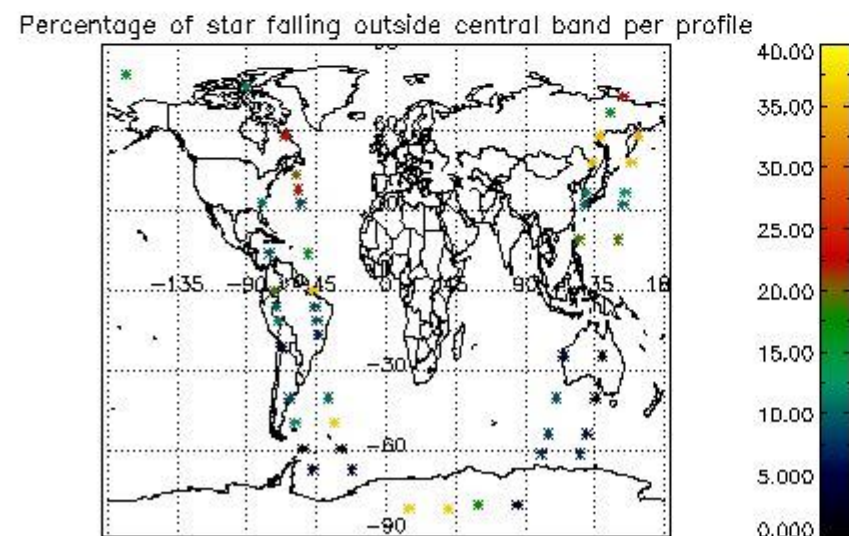

6. Statistics and plot of tangent altitude of the last measurement (DARK & BRIGHT products without errors)

6.1 Statistics on tangent altitude lost:

Statistics	DARK	BRIGHT	TWILIGHT
Mean:	15.786	17.185	NaN
St. deviation:	5.0432	7.7073	NaN
Maximum:	21.361	29.356	NaN
Minimum:	3.4190	3.7650	NaN
Number of data:	15.000	26.000	NaN

6.2 Plot for DARK limb products