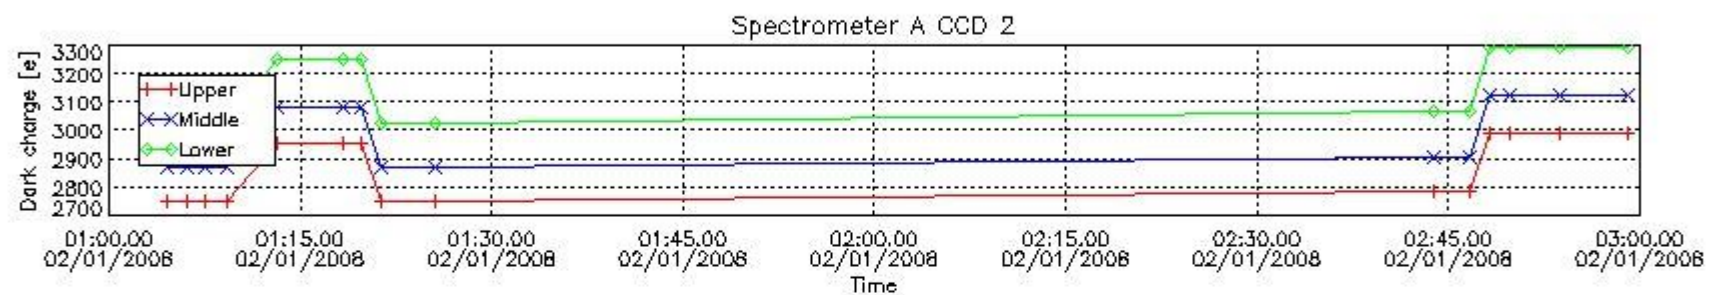

5. Demodulation flag and quality information monitoring

In this section it is presented the modulation information extracted from the pcd (product confidence data) at measurement level and information extracted from the Quality Summary dataset. Only products without errors (error flag in the MPH set to "0") are used.

5.1 Percentage of products during reporting period with: