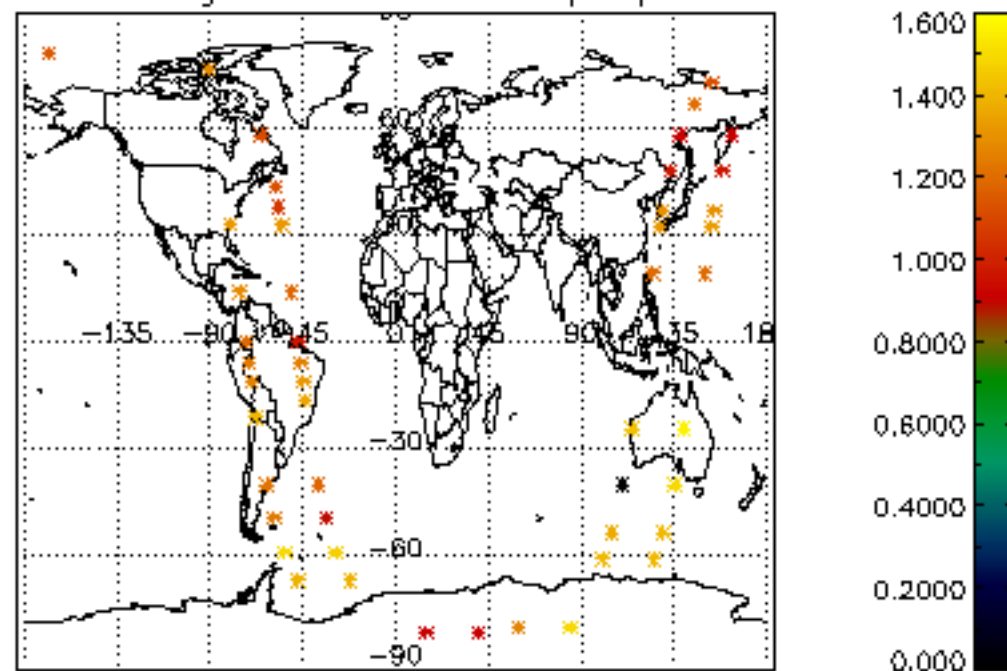

Percentage of datation errors per profile