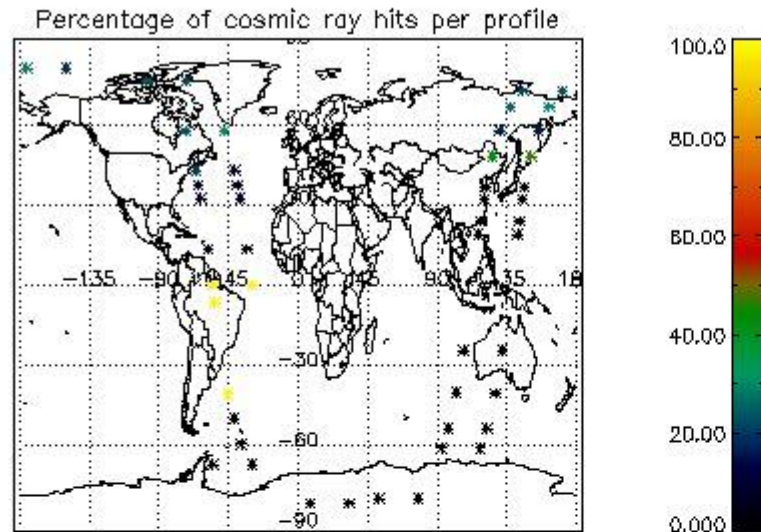

6. Statistics and plot of tangent altitude of the last measurement (DARK & BRIGHT products without errors)

6.1 Statistics on tangent altitude lost:

Statistics	DARK	BRIGHT	TWILIGHT
Mean:	14.562	18.202	NaN
St. deviation:	4.7453	6.5052	NaN
Maximum:	20.464	24.985	NaN
Minimum:	5.4012	4.3602	NaN
Number of data:	13.000	26.000	NaN

6.2 Plot for DARK limb products