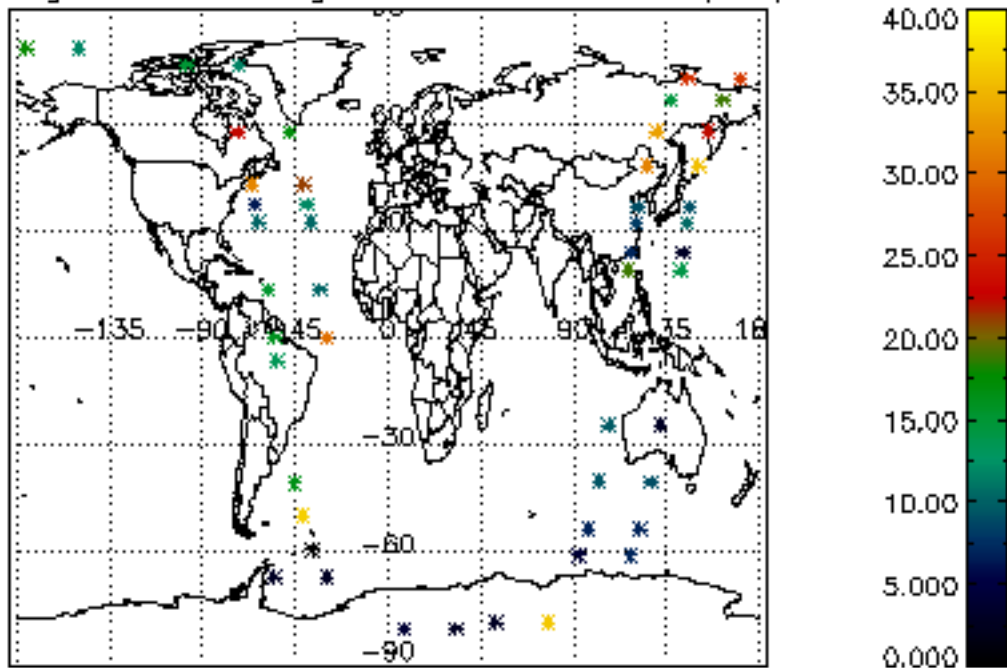

Percentage of star falling outside central band per profile