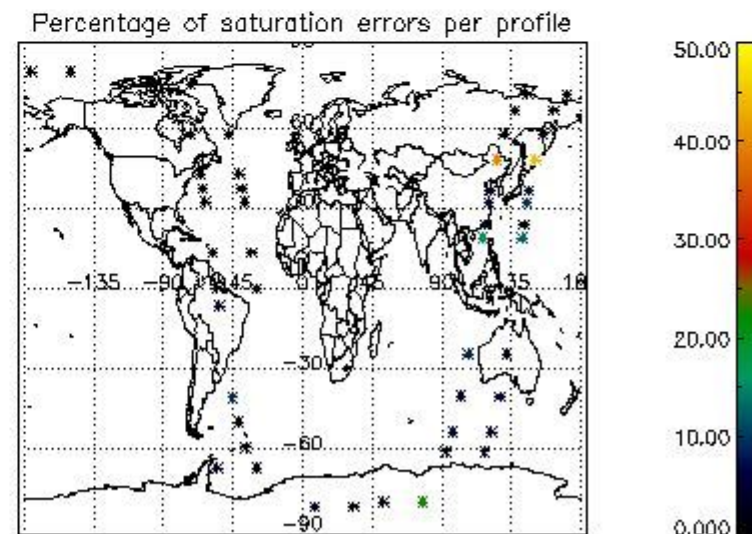

6. Statistics and plot of tangent altitude of the last measurement (DARK & BRIGHT products without errors)

6.1 Statistics on tangent altitude lost:

Statistics	DARK	BRIGHT	TWILIGHT
Mean:	14.562	18.202	NaN
St. deviation:	4.7453	6.5052	NaN
Maximum:	20.464	24.985	NaN
Minimum:	5.4012	4.3602	NaN
Number of data:	13.000	26.000	NaN

6.2 Plot for DARK limb products