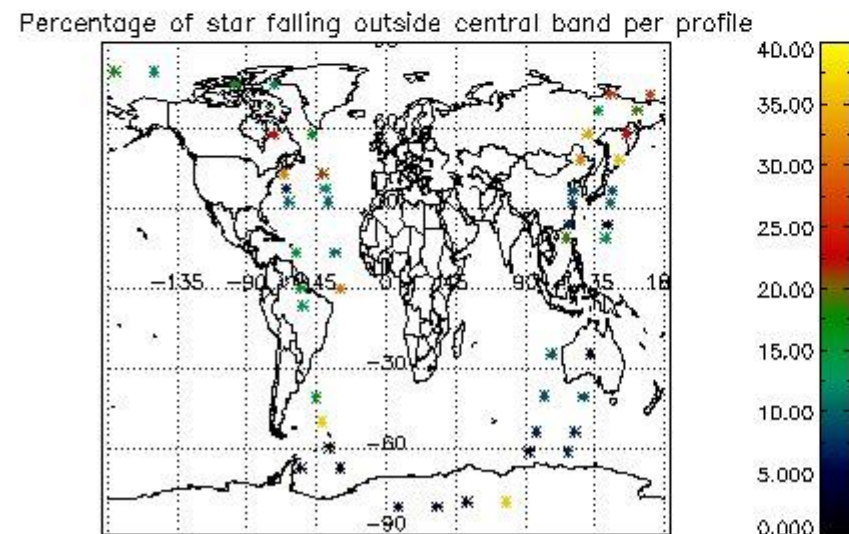

6. Statistics and plot of tangent altitude of the last measurement (DARK & BRIGHT products without errors)

6.1 Statistics on tangent altitude lost:

Statistics	DARK	BRIGHT	TWILIGHT
Mean:	14.562	18.202	NaN
St. deviation:	4.7453	6.5052	NaN
Maximum:	20.464	24.985	NaN
Minimum:	5.4012	4.3602	NaN
Number of data:	13.000	26.000	NaN

6.2 Plot for DARK limb products