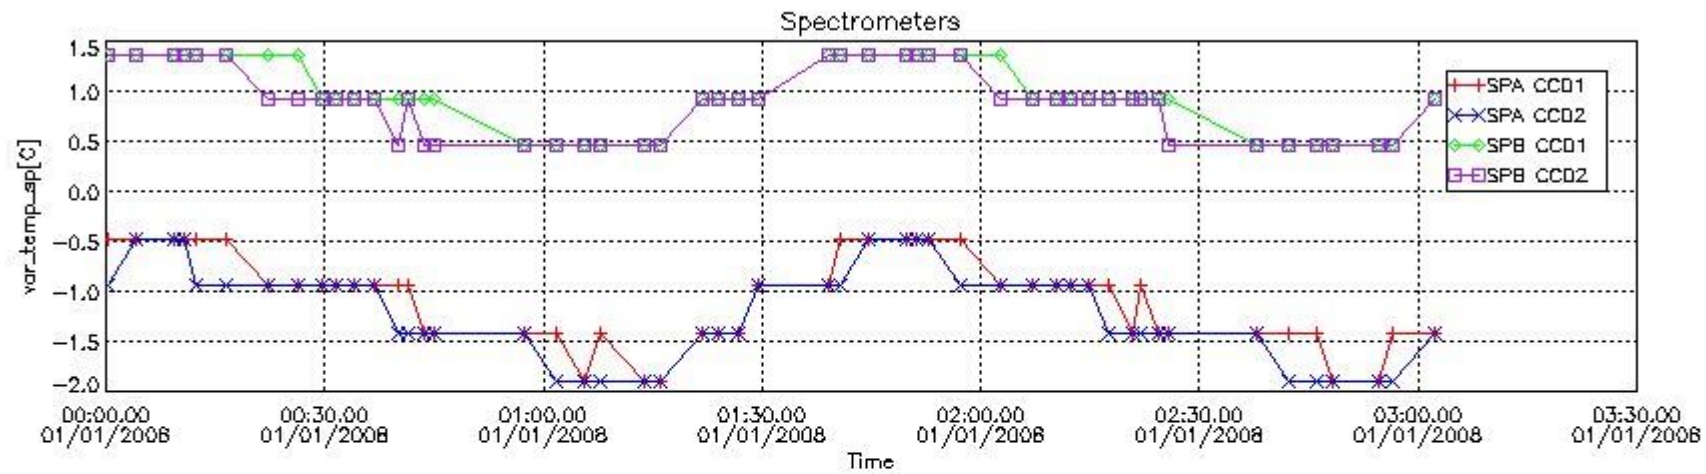

4. Overview of dark signal processing per product

The Dark Charge (DC) is a temperature-dependant signal added to the useful measurements and it is therefore subtracted from them during the processing. There are two phenomena that produce a continuous increase of the DC: the "hot pixels" (a pixel is "hot" when its DC exceeds by a significant amount its value measured on ground at the same temperature) and the "Random Telegraphic Signal" (abrupt change positive or negative of the CCD pixel signal, random in time, affecting only the DC part of the signal and not the photon generated signal).

In this section a list of products that did not use the Dark Sky Area (DSA) observation for the DC computation is given. It is also provided the mean DC plot per product for dark limb products with no error flag set.

4.1 All products used the DSA observation for the DC computation

4.2 Plot of mean dark charges per product: only products in DARK limb conditions without errors are used