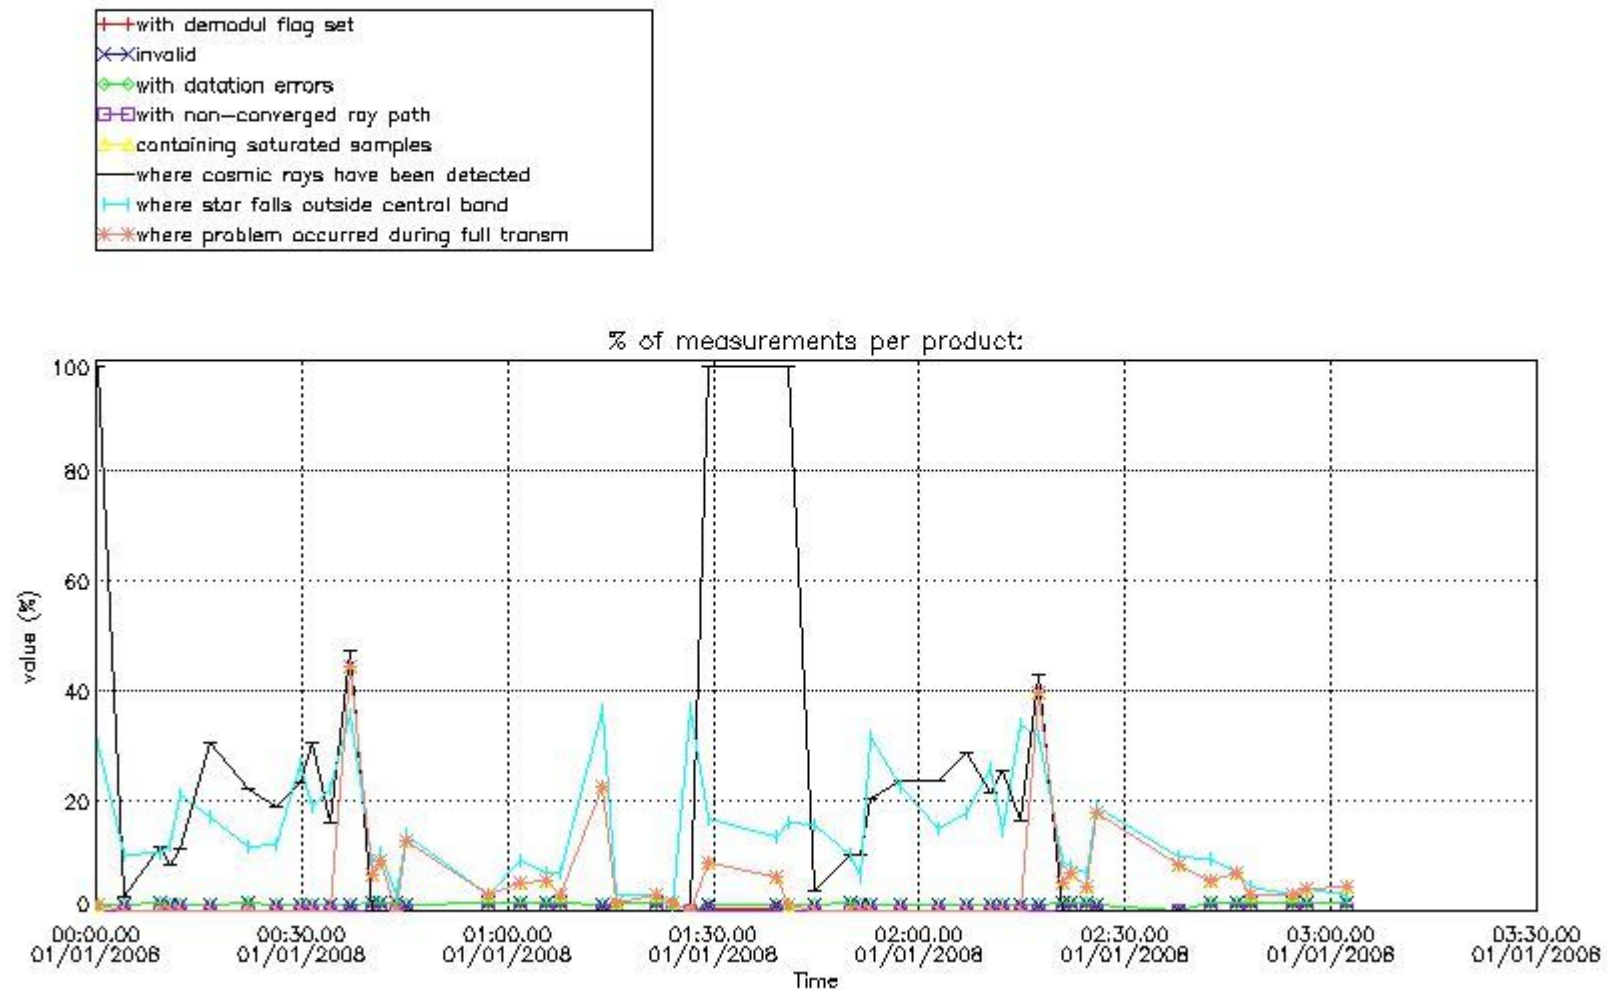

At least one measurement with demodulation flag set:	14.0000 %
Reference spectrum computed from DB:	0.00000 %
Reference spectrum with small number of measurements:	0.00000 %
SATU data not used:	0.00000 %

5.2 Plot quality information per product (time dependant)

5.3 Plot quality information per product (world map)