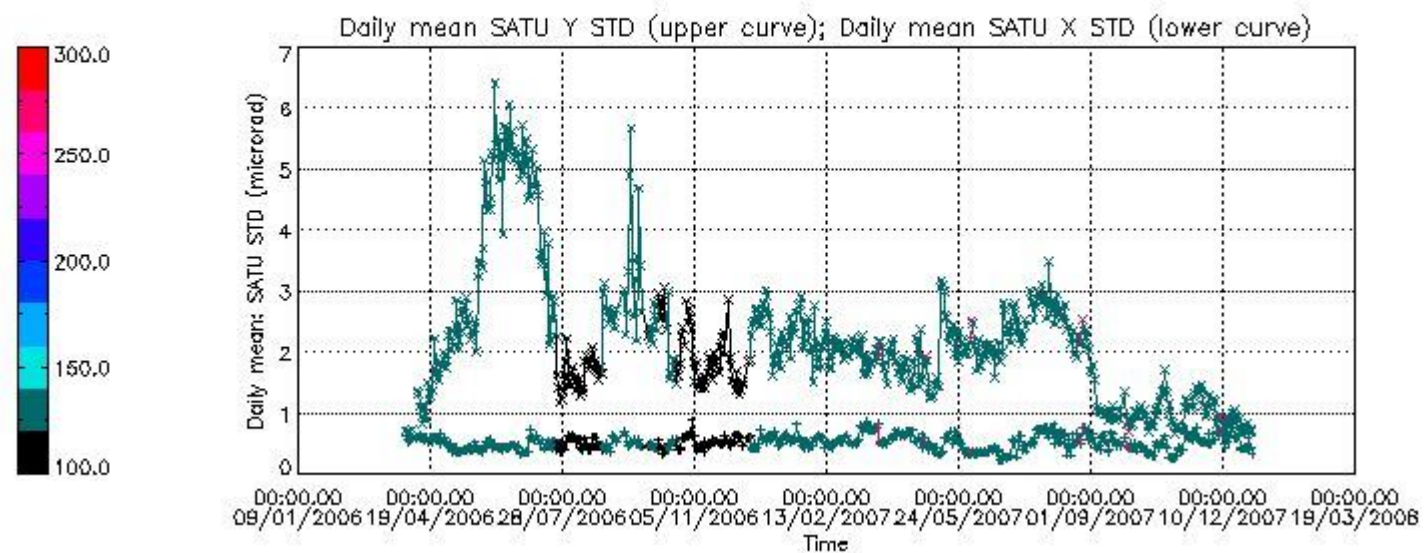

Number of data:	11600.	11600.	21500.	21500.

7.2.2 Trend of daily SATU NEA St. deviation since 1st April 2006 (dark limb)

The long term trend of the SATU 'X' and 'Y' standard deviations should be constant during the whole mission.

The colorbar represents the start tangent altitude (km) of the occultations.

Upper curve: STD of SATU Y axis

Lower curve: STD of SATU X axis

8. Auxiliary Data Files used for the production reported in section 2.4

The number reported in the third column indicates since which file (see list in section 2.4) the corresponding auxiliary file has been used. The fourth column is the date of those product files.

Type	Auxiliary Filename	Used since product	Used since product date
INST_PHYS_CHARACTERISTICS	GOM_INS_AXNIEC20050627_150713_20030716_120000_20100101_000000	1	01-JAN-2008 00:00:10
CALIBRATION_DATABASE	GOM_CAL_AXVIEC20071220_110231_20071218_000000_20100101_000000	1	01-JAN-2008 00:00:10
LEVEL-1B_PROC_CONFIG	GOM_PR1_AXNIEC20050627_151042_20020301_000000_20100101_000000	1	01-JAN-2008 00:00:10
STAR_CATALOGUE	GOM_CAT_AXVIEC20020121_161009_20020101_000000_20200101_000000	1	01-JAN-2008 00:00:10
STELLAR_SPECTRA_DATABANK	GOM_STS_AXNIEC20040308_103538_20020101_160000_20100101_000000	1	01-JAN-2008 00:00:10
ECMWF_FILE	AUX_ECF_AXNECM20071231_073111_20071231_210000_20080101_090000	1	01-JAN-2008 00:00:10
OPTIONAL_ECMWF_FILE	MISSING	1	01-JAN-2008 00:00:10
ORBIT_DATA_FILE	DOR_NAV_OPNPDE20071231_220212_000060572064_00401_30515_4859.N1	1	01-JAN-2008 00:00:10
ORBIT_DATA_FILE	DOR_NAV_OPNPDE20071231_234309_000057382064_00402_30516_4860.N1	26	01-JAN-2008 01:29:23
ORBIT_DATA_FILE	DOR_NAV_OPNPDE20080101_012406_000041442064_00403_30517_4861.N1	45	01-JAN-2008 02:42:21