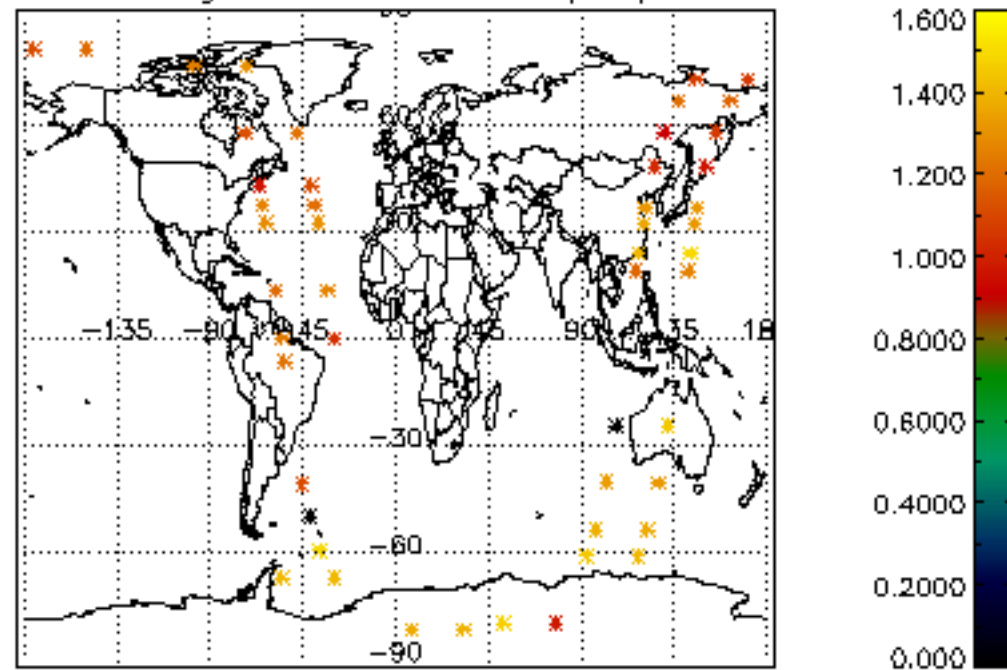

Percentage of datation errors per profile