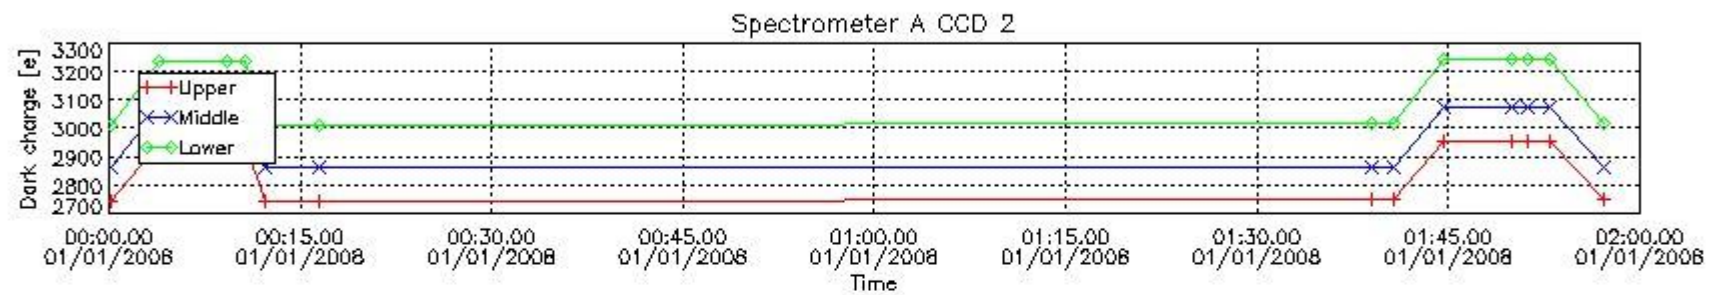

5. Demodulation flag and quality information monitoring

In this section it is presented the modulation information extracted from the pcd (product confidence data) at measurement level and information extracted from the Quality Summary dataset. Only products without errors (error flag in the MPH set to "0") are used.

5.1 Percentage of products during reporting period with: