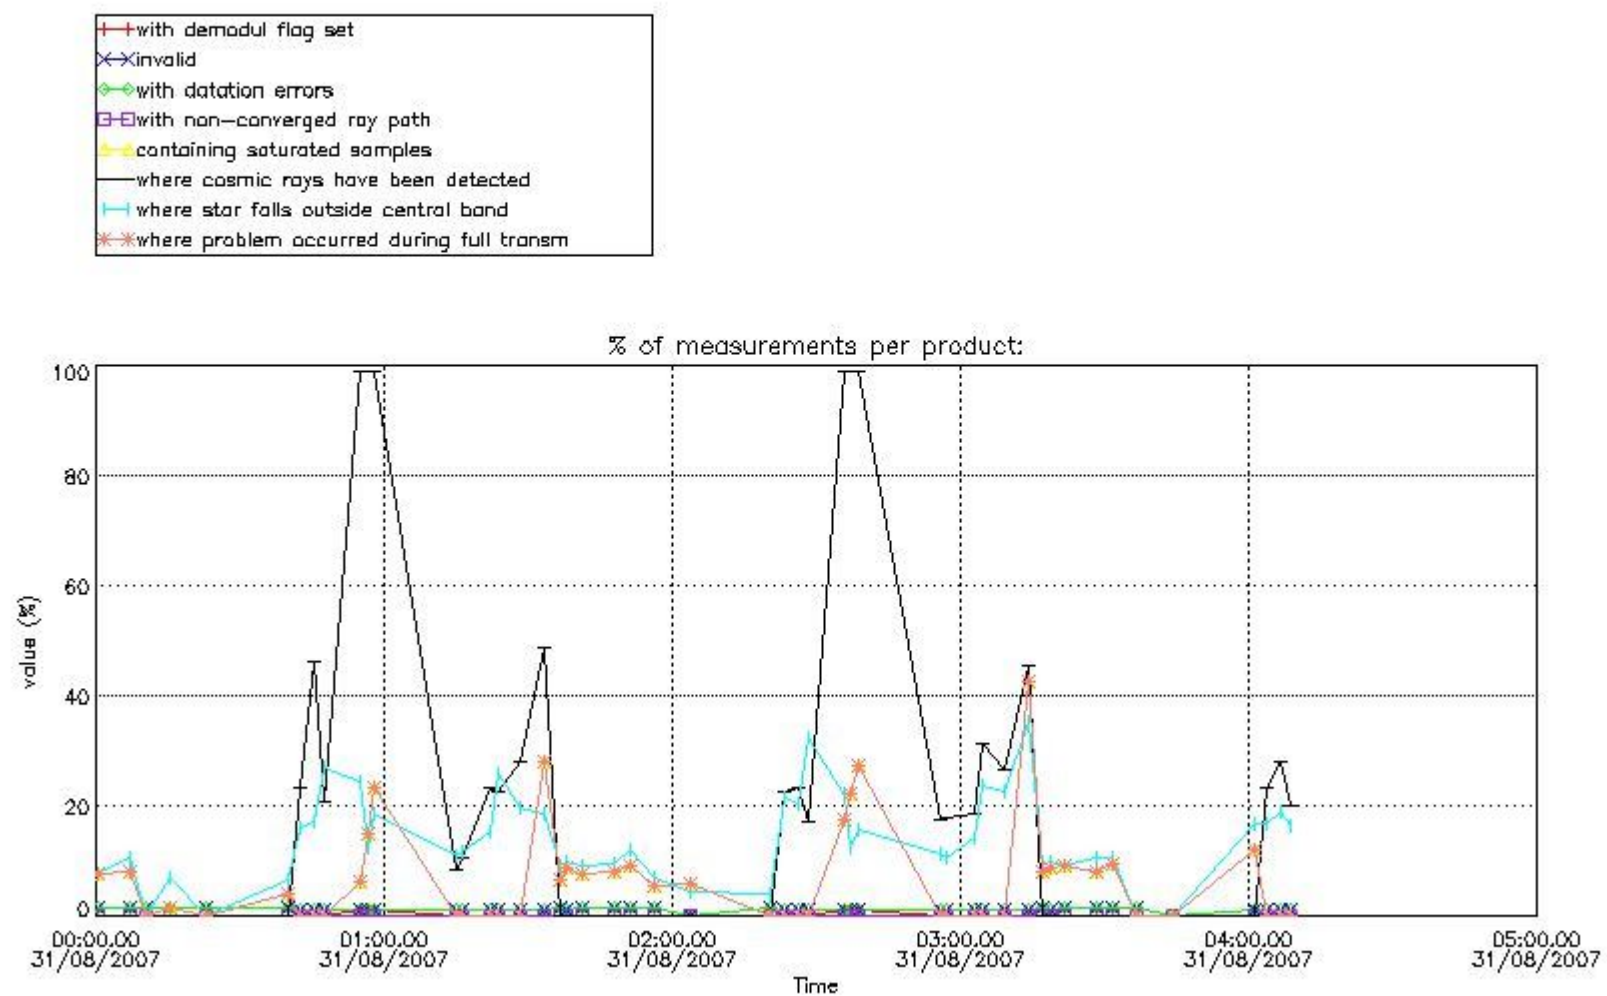

At least one measurement with demodulation flag set:	14.2857 %
Reference spectrum computed from DB:	0.00000 %
Reference spectrum with small number of measurements:	0.00000 %
SATU data not used:	0.00000 %

5.2 Plot quality information per product (time dependant)

5.3 Plot quality information per product (world map)