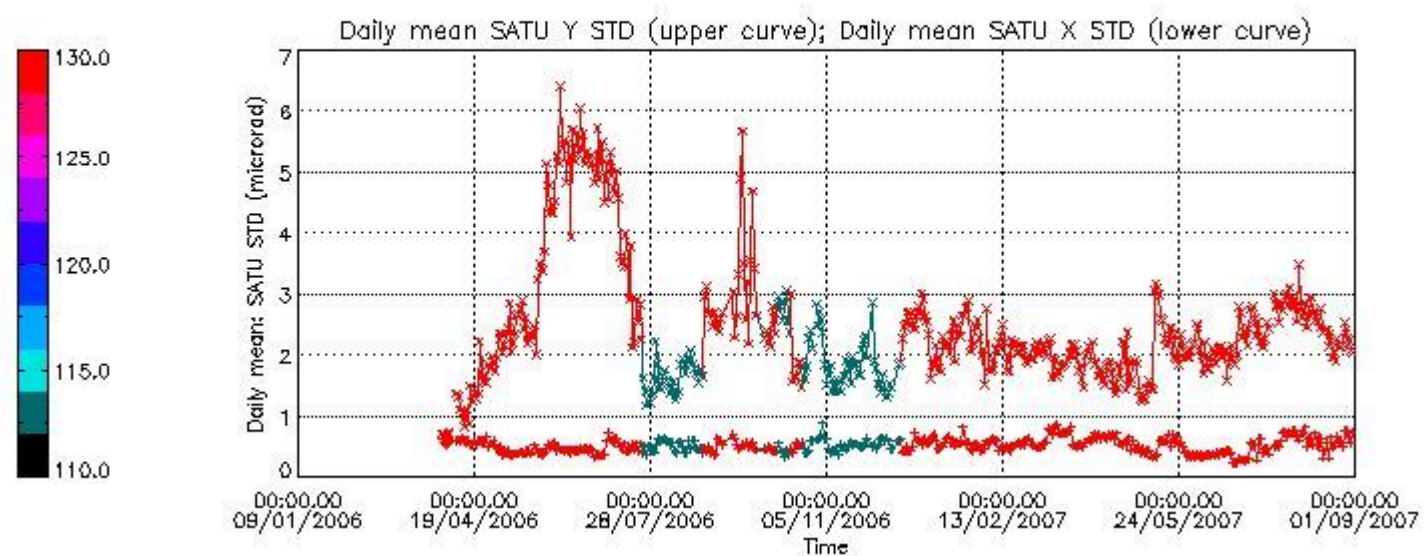

Number of data:	9400.0	9400.0	22750.	22750.

7.2.2 Trend of daily SATU NEA St. deviation since 1st April 2006 (dark limb)

The long term trend of the SATU 'X' and 'Y' standard deviations should be constant during the whole mission.

The colorbar represents the start tangent altitude (km) of the occultations.

Upper curve: STD of SATU Y axis

Lower curve: STD of SATU X axis

8. Auxiliary Data Files used for the production reported in section 2.4

The number reported in the third column indicates since which file (see list in section 2.4) the corresponding auxiliary file has been used. The fourth column is the date of those product files.

Type	Auxiliary Filename	Used since product	Used since product date
INST_PHYS_CHARACTERISTICS	GOM_INS_AXNIEC20050627_150713_20030716_120000_20100101_000000	1	31-AUG-2007 00:00:26
CALIBRATION_DATABASE	GOM_CAL_AXVIEC20070822_085350_20070820_000000_20100101_000000	1	31-AUG-2007 00:00:26
LEVEL-1B_PROC_CONFIG	GOM_PR1_AXNIEC20050627_151042_20020301_000000_20100101_000000	1	31-AUG-2007 00:00:26
STAR_CATALOGUE	GOM_CAT_AXVIEC20020121_161009_20020101_000000_20200101_000000	1	31-AUG-2007 00:00:26
STELLAR_SPECTRA_DATABANK	GOM_STS_AXNIEC20040308_103538_20020101_160000_20100101_000000	1	31-AUG-2007 00:00:26
ECMWF_FILE	AUX_ECF_AXNECM20070830_062110_20070830_210000_20070831_090000	1	31-AUG-2007 00:00:26
ECMWF_FILE	AUX_ECF_AXNECM20070830_182110_20070831_030000_20070831_150000	46	31-AUG-2007 04:01:11
OPTIONAL_ECMWF_FILE	MISSING	1	31-AUG-2007 00:00:26
ORBIT_DATA_FILE	DOR_NAV_OPNPDE20070830_213211_000057382061_00143_28754_4075.N1	1	31-AUG-2007 00:00:26
ORBIT_DATA_FILE	DOR_NAV_OPNPDE20070830_230749_000060572061_00144_28755_4076.N1	10	31-AUG-2007 00:55:11
ORBIT_DATA_FILE	DOR_NAV_OPNPDE20070831_005405_000038252061_00145_28756_4077.N1	26	31-AUG-2007 02:20:35
ORBIT_DATA_FILE	DOR_NAV_OPNPDE20070831_020309_000057382061_00146_28757_4078.N1	46	31-AUG-2007 04:01:11