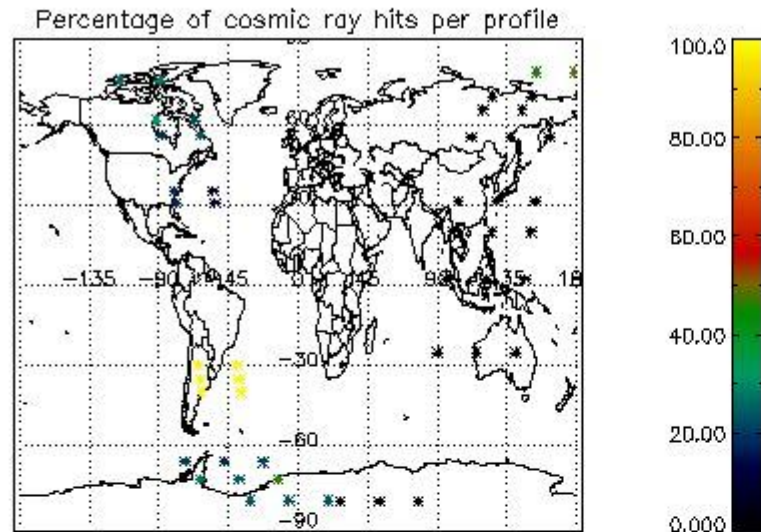

6. Statistics and plot of tangent altitude of the last measurement (DARK & BRIGHT products without errors)

6.1 Statistics on tangent altitude lost:

Statistics	DARK	BRIGHT	TWILIGHT
Mean:	15.249	18.508	8.7989
St. deviation:	3.1226	5.5494	3.8293
Maximum:	18.727	30.277	12.959
Minimum:	10.063	3.7975	5.4210
Number of data:	10.000	27.000	3.0000

6.2 Plot for DARK limb products