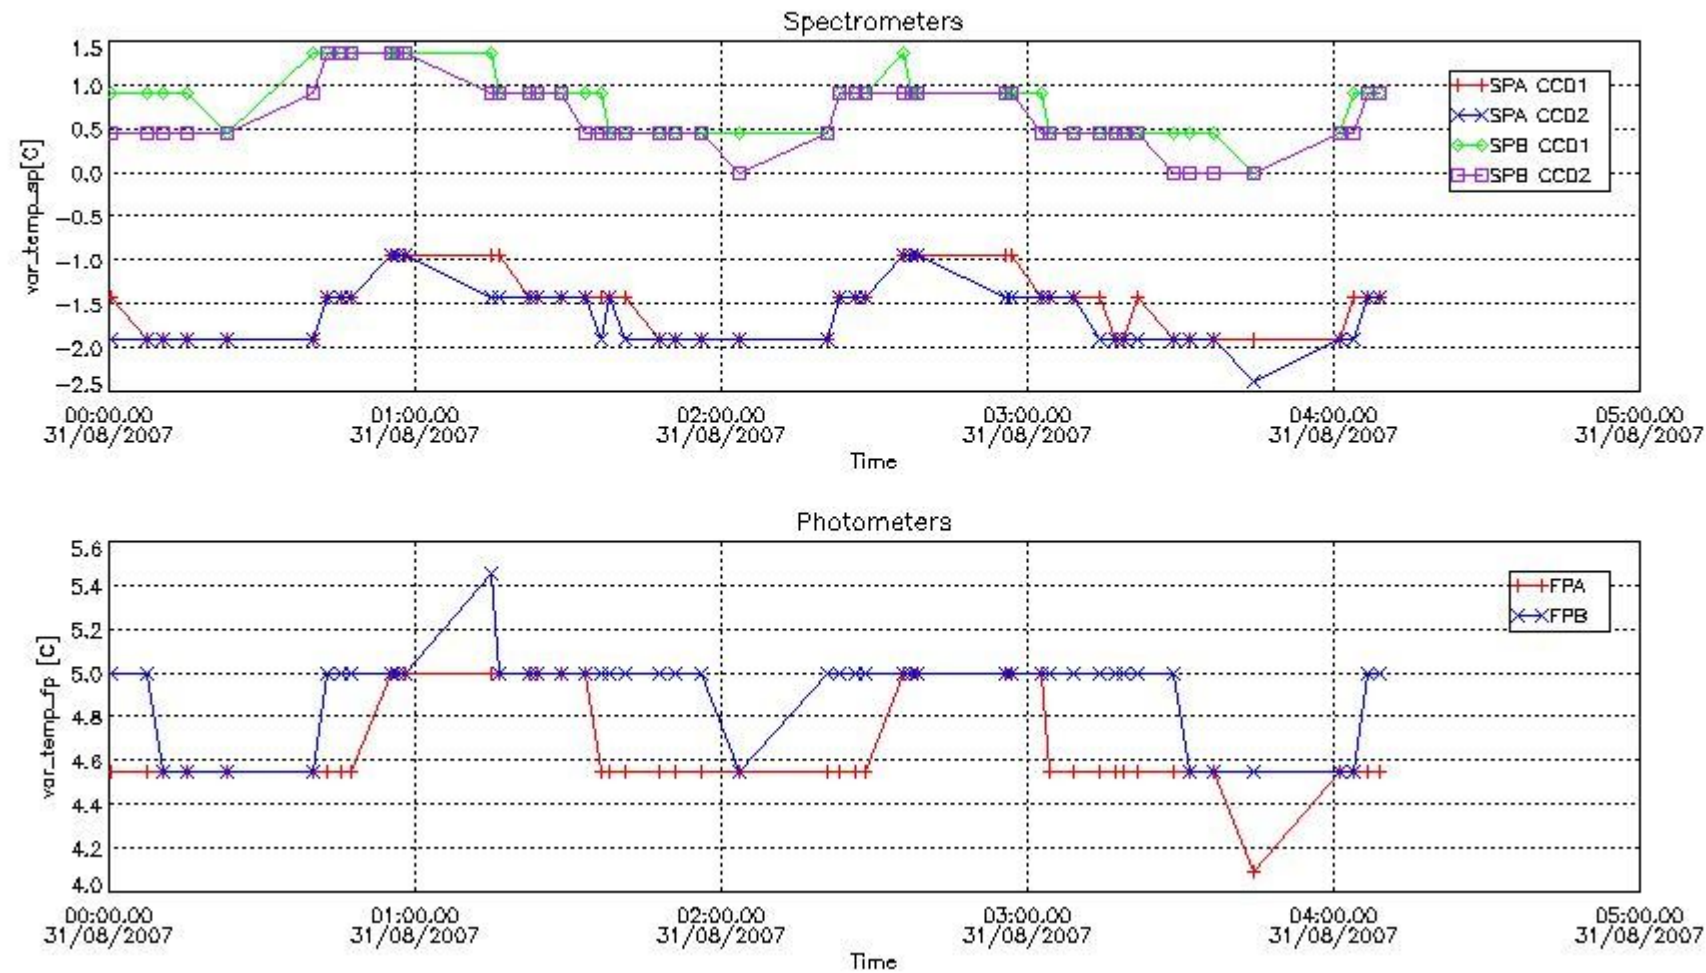

4. Overview of dark signal processing per product

The Dark Charge (DC) is a temperature-dependant signal added to the useful measurements and it is therefore subtracted from them during the processing. There are two phenomena that produce a continuous increase of the DC: the "hot pixels" (a pixel is "hot" when its DC exceeds by a significant amount its value measured on ground at the same temperature) and the "Random Telegraphic Signal" (abrupt change positive or negative of the CCD pixel signal, random in time, affecting only the DC part of the signal and not the photon generated signal).

In this section a list of products that did not use the Dark Sky Area (DSA) observation for the DC computation is given. It is also provided the mean DC plot per product for dark limb products with no error flag set.

4.1 All products used the DSA observation for the DC computation

4.2 Plot of mean dark charges per product: only products in DARK limb conditions without errors are used