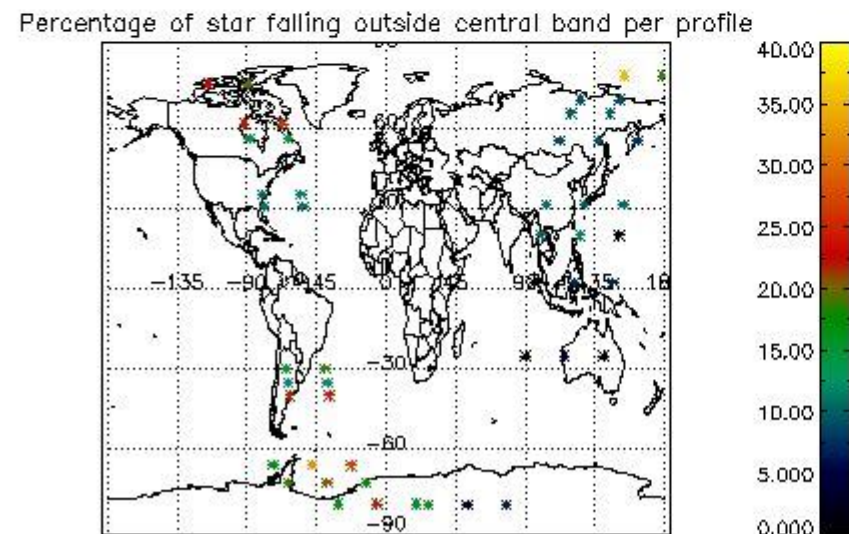

6. Statistics and plot of tangent altitude of the last measurement (DARK & BRIGHT products without errors)

6.1 Statistics on tangent altitude lost:

Statistics	DARK	BRIGHT	TWILIGHT
Mean:	15.249	18.508	8.7989
St. deviation:	3.1226	5.5494	3.8293
Maximum:	18.727	30.277	12.959
Minimum:	10.063	3.7975	5.4210
Number of data:	10.000	27.000	3.0000

6.2 Plot for DARK limb products