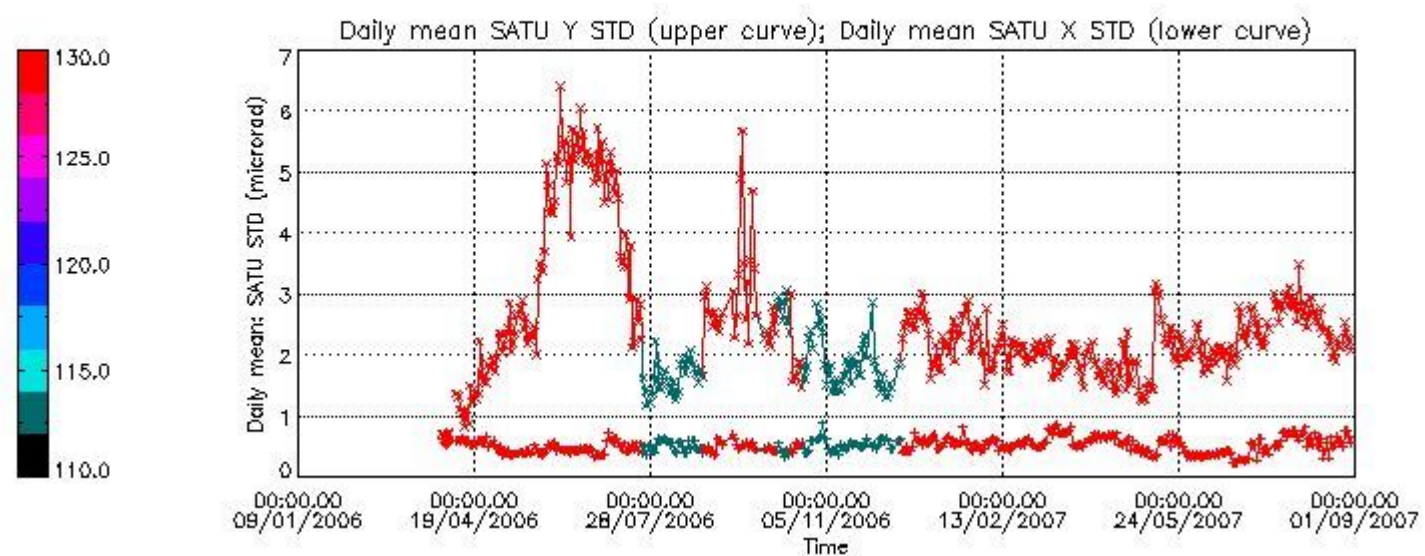

Number of data:	8500.0	8500.0	23550.	23550.

7.2.2 Trend of daily SATU NEA St. deviation since 1st April 2006 (dark limb)

The long term trend of the SATU 'X' and 'Y' standard deviations should be constant during the whole mission.

The colorbar represents the start tangent altitude (km) of the occultations.

Upper curve: STD of SATU Y axis

Lower curve: STD of SATU X axis

8. Auxiliary Data Files used for the production reported in section 2.4

The number reported in the third column indicates since which file (see list in section 2.4) the corresponding auxiliary file has been used. The fourth column is the date of those product files.

Type	Auxiliary Filename	Used since product	Used since product date
INST_PHYS_CHARACTERISTICS	GOM_INS_AXNIEC20050627_150713_20030716_120000_20100101_000000	1	30-AUG-2007 00:07:09
CALIBRATION_DATABASE	GOM_CAL_AXVIEC20070822_085350_20070820_000000_20100101_000000	1	30-AUG-2007 00:07:09
LEVEL-1B_PROC_CONFIG	GOM_PR1_AXNIEC20050627_151042_20020301_000000_20100101_000000	1	30-AUG-2007 00:07:09
STAR_CATALOGUE	GOM_CAT_AXVIEC20020121_161009_20020101_000000_20200101_000000	1	30-AUG-2007 00:07:09
STELLAR_SPECTRA_DATABANK	GOM_STS_AXNIEC20040308_103538_20020101_160000_20100101_000000	1	30-AUG-2007 00:07:09
ECMWF_FILE	AUX_ECF_AXNECM20070829_062111_20070829_210000_20070830_090000	1	30-AUG-2007 00:07:09
OPTIONAL_ECMWF_FILE	MISSING	1	30-AUG-2007 00:07:09
ORBIT_DATA_FILE	DOR_NAV_OPNPDE20070829_215853_000057382061_00129_28740_4069.N1	1	30-AUG-2007 00:07:09
ORBIT_DATA_FILE	DOR_NAV_OPNPDE20070829_233950_000057382061_00130_28741_4070.N1	17	30-AUG-2007 01:26:40
ORBIT_DATA_FILE	DOR_NAV_OPNPDE20070830_012047_000041442061_00131_28742_4071.N1	32	30-AUG-2007 02:52:10