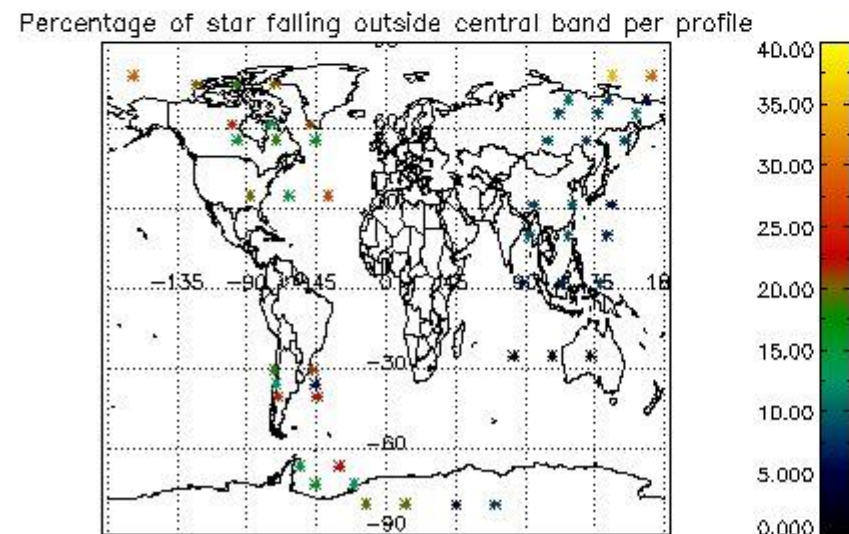

6. Statistics and plot of tangent altitude of the last measurement (DARK & BRIGHT products without errors)

6.1 Statistics on tangent altitude lost:

Statistics	DARK	BRIGHT	TWILIGHT
Mean:	13.337	18.650	11.949
St. deviation:	4.0946	6.0125	2.4844
Maximum:	21.151	30.434	13.706
Minimum:	7.8641	3.8303	10.192
Number of data:	9.0000	28.000	2.0000

6.2 Plot for DARK limb products