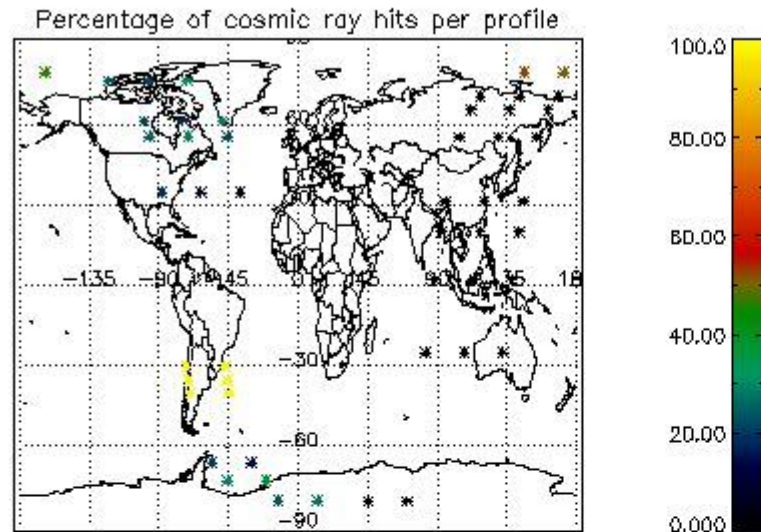

6. Statistics and plot of tangent altitude of the last measurement (DARK & BRIGHT products without errors)

6.1 Statistics on tangent altitude lost:

Statistics	DARK	BRIGHT	TWILIGHT
Mean:	13.337	18.650	11.949
St. deviation:	4.0946	6.0125	2.4844
Maximum:	21.151	30.434	13.706
Minimum:	7.8641	3.8303	10.192
Number of data:	9.0000	28.000	2.0000

6.2 Plot for DARK limb products