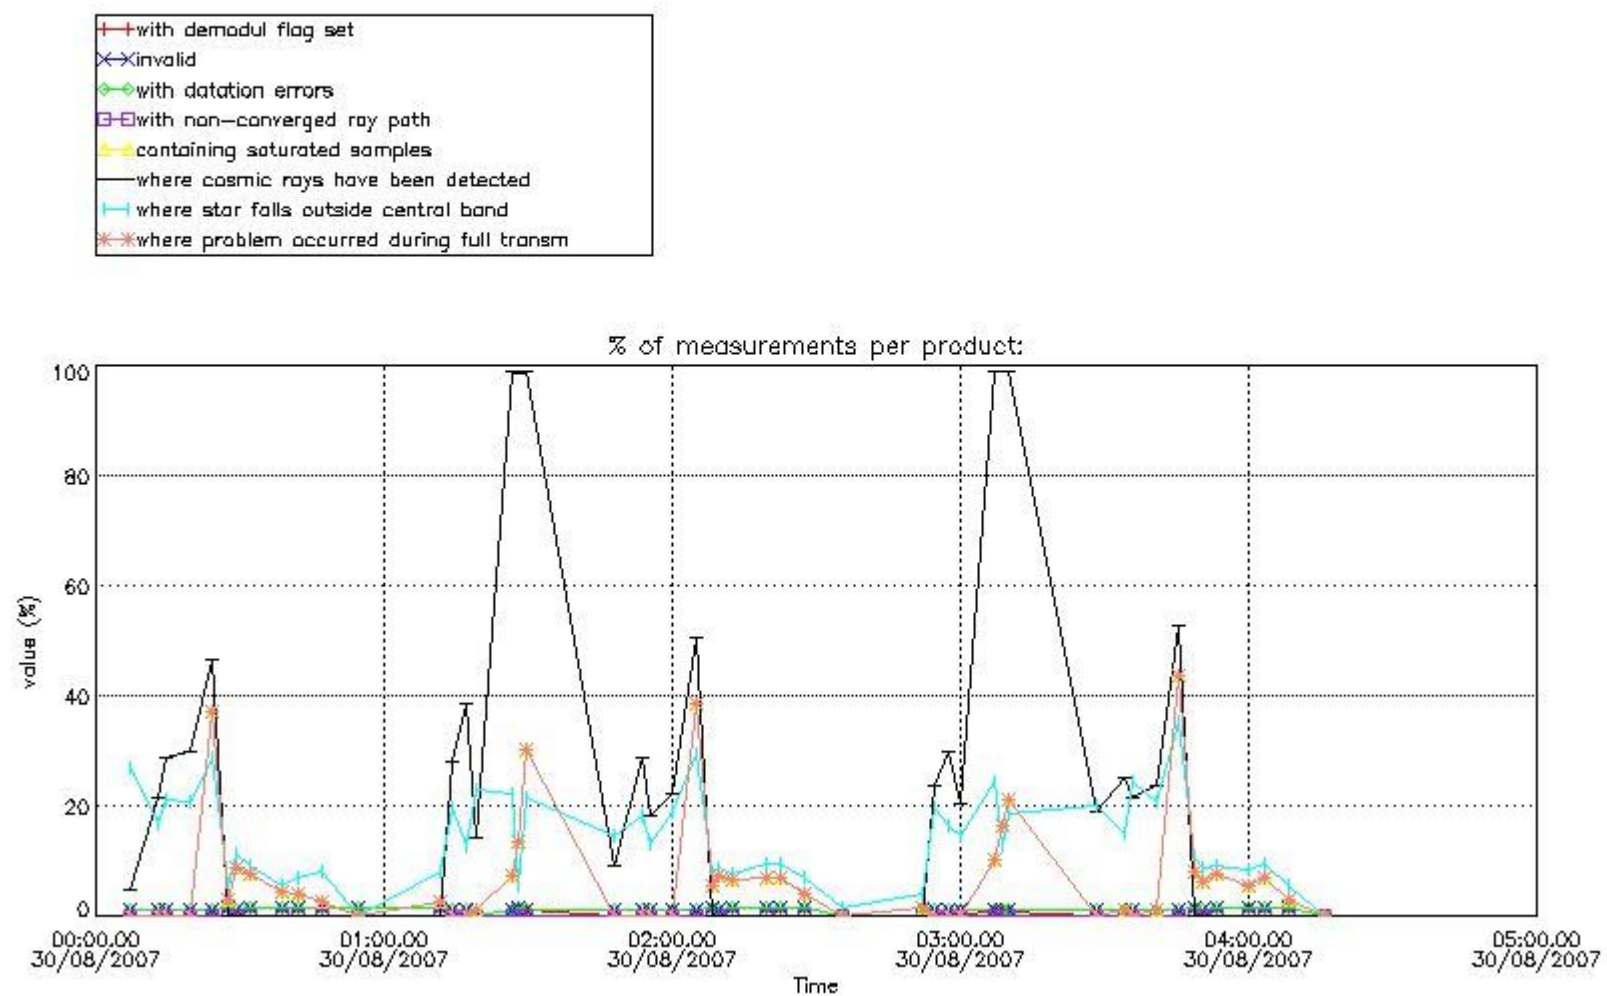

At least one measurement with demodulation flag set:	16.0000 %
Reference spectrum computed from DB:	0.00000 %
Reference spectrum with small number of measurements:	0.00000 %
SATU data not used:	0.00000 %

5.2 Plot quality information per product (time dependant)

5.3 Plot quality information per product (world map)