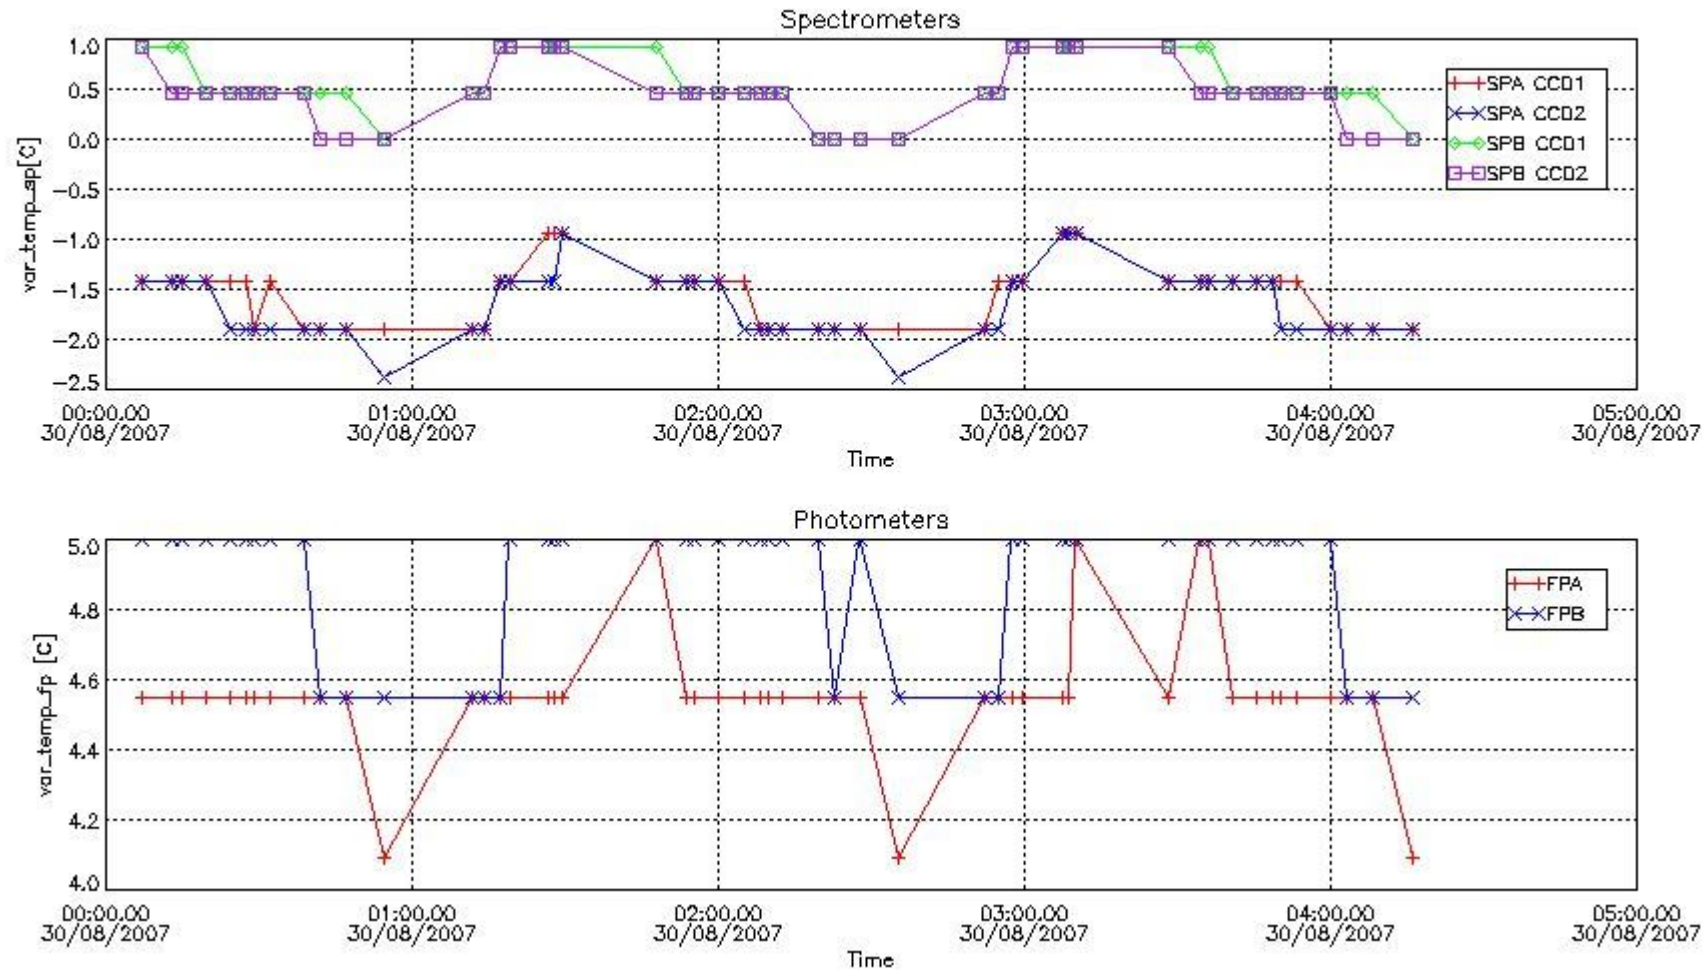

4. Overview of dark signal processing per product

The Dark Charge (DC) is a temperature-dependant signal added to the useful measurements and it is therefore subtracted from them during the processing. There are two phenomena that produce a continuous increase of the DC: the "hot pixels" (a pixel is "hot" when its DC exceeds by a significant amount its value measured on ground at the same temperature) and the "Random Telegraphic Signal" (abrupt change positive or negative of the CCD pixel signal, random in time, affecting only the DC part of the signal and not the photon generated signal).

In this section a list of products that did not use the Dark Sky Area (DSA) observation for the DC computation is given. It is also provided the mean DC plot per product for dark limb products with no error flag set.

4.1 All products used the DSA observation for the DC computation

4.2 Plot of mean dark charges per product: only products in DARK limb conditions without errors are used