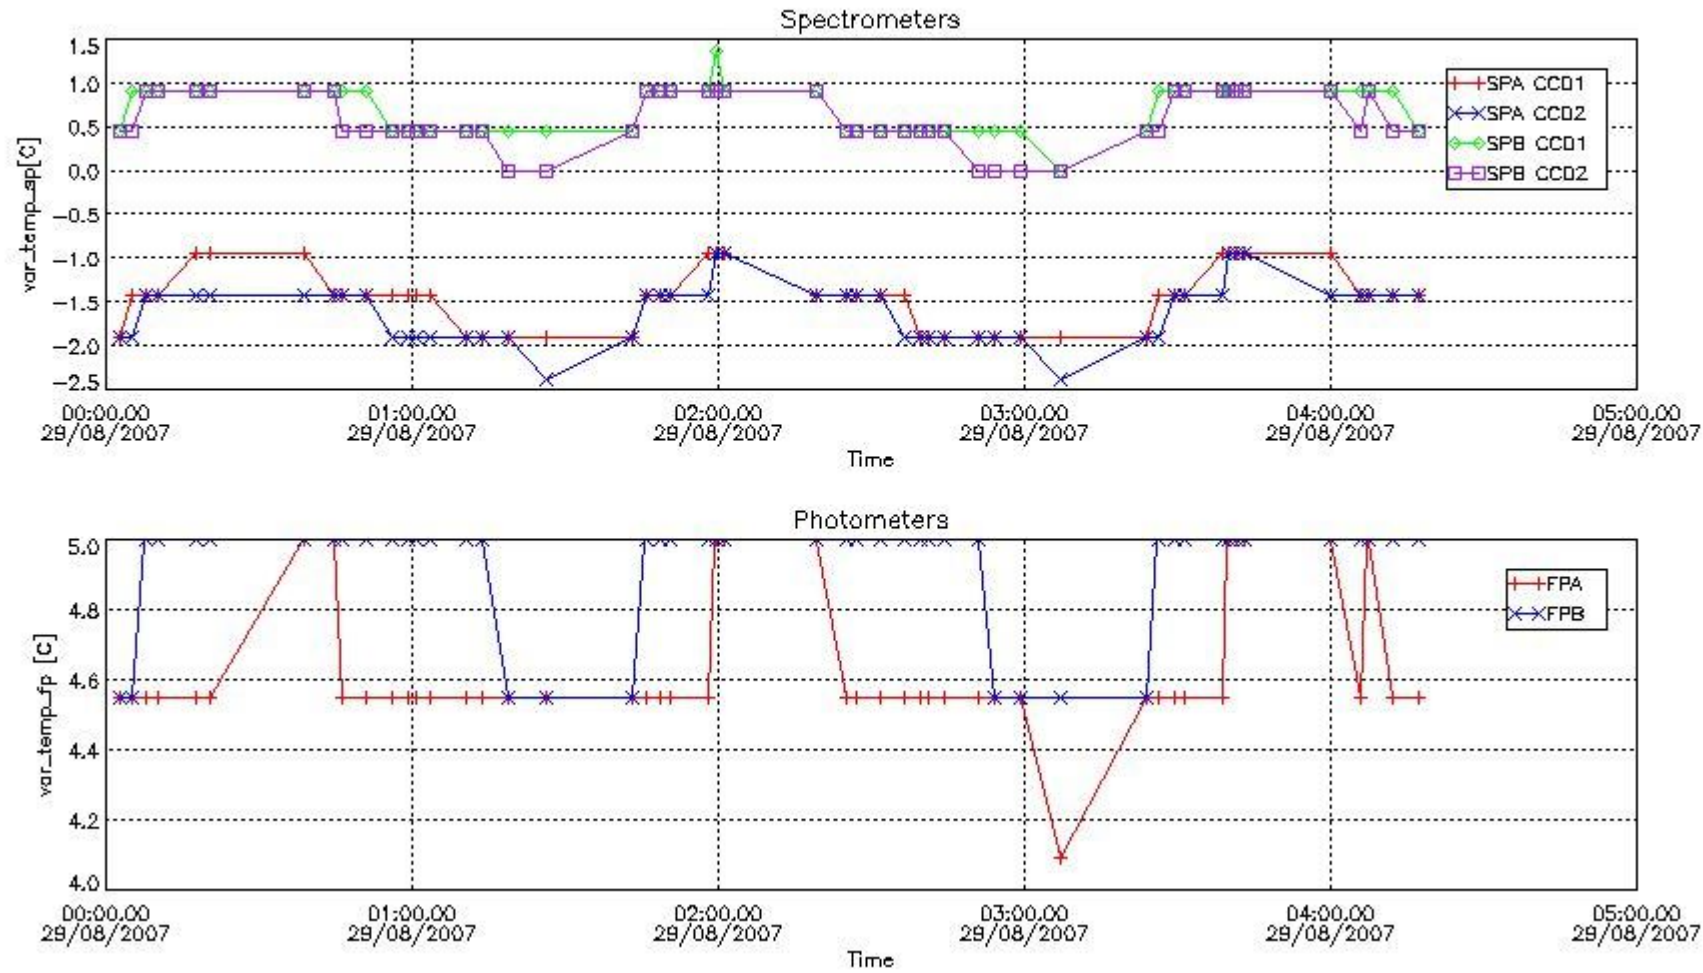

4. Overview of dark signal processing per product

The Dark Charge (DC) is a temperature-dependant signal added to the useful measurements and it is therefore subtracted from them during the processing. There are two phenomena that produce a continuous increase of the DC: the "hot pixels" (a pixel is "hot" when its DC exceeds by a significant amount its value measured on ground at the same temperature) and the "Random Telegraphic Signal" (abrupt change positive or negative of the CCD pixel signal, random in time, affecting only the DC part of the signal and not the photon generated signal).

In this section a list of products that did not use the Dark Sky Area (DSA) observation for the DC computation is given. It is also provided the mean DC plot per product for dark limb products with no error flag set.

4.1 All products used the DSA observation for the DC computation

4.2 Plot of mean dark charges per product: only products in DARK limb conditions without errors are used