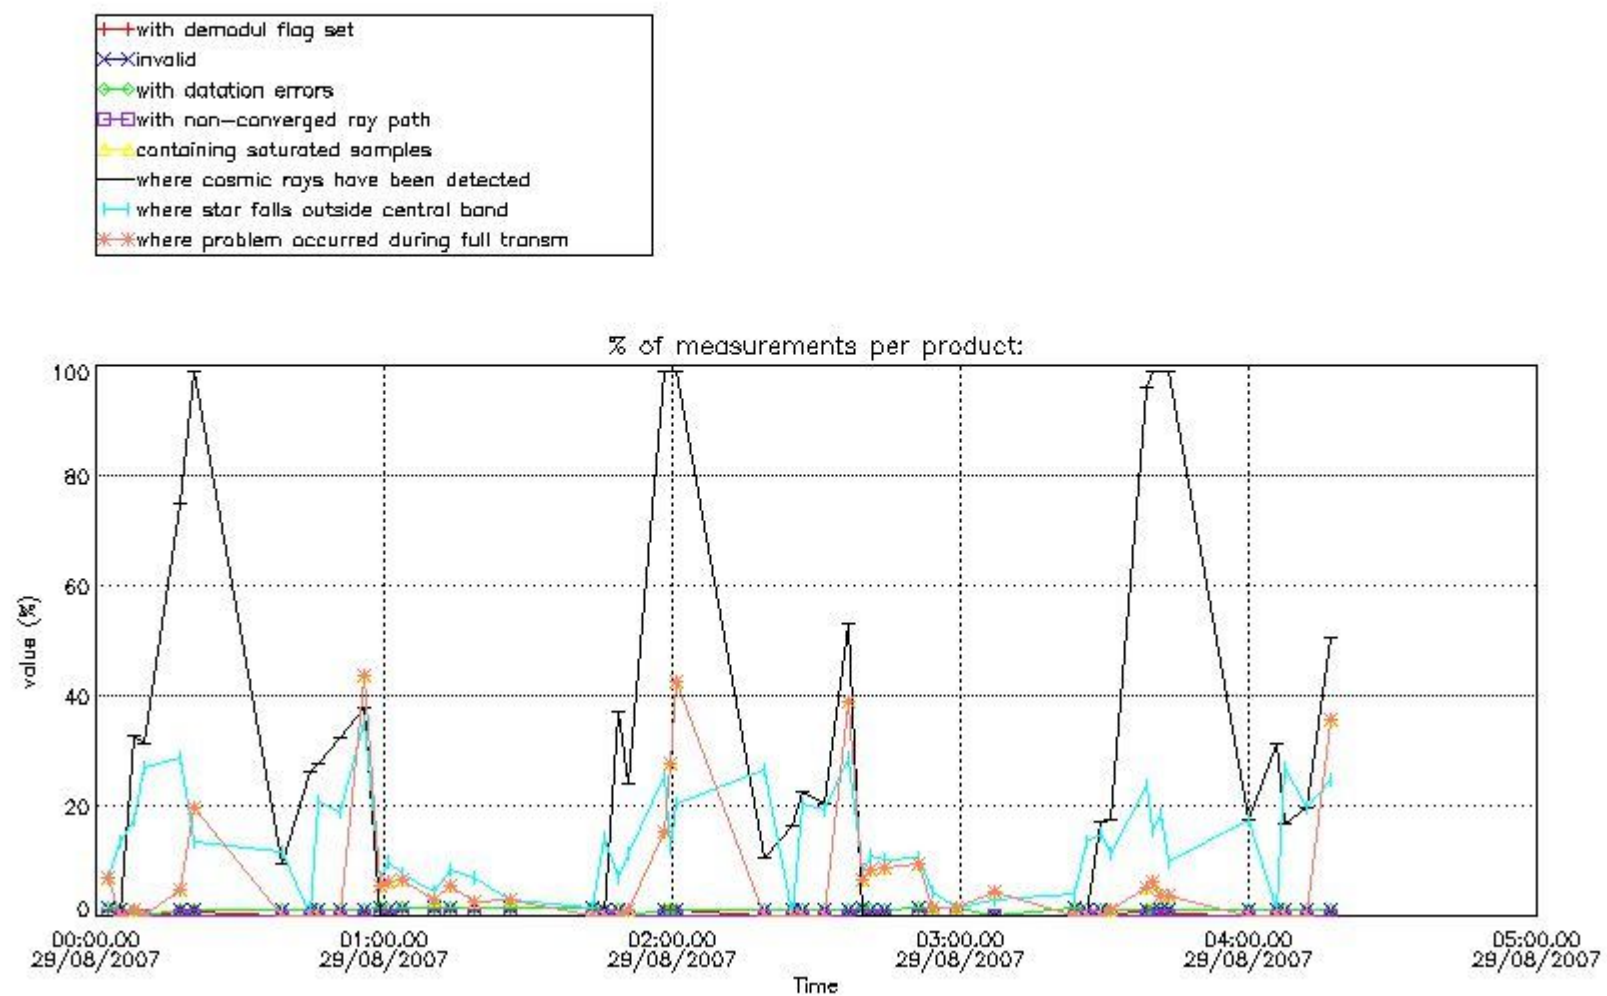

At least one measurement with demodulation flag set:	22.0000 %
Reference spectrum computed from DB:	0.00000 %
Reference spectrum with small number of measurements:	0.00000 %
SATU data not used:	0.00000 %

5.2 Plot quality information per product (time dependant)

5.3 Plot quality information per product (world map)