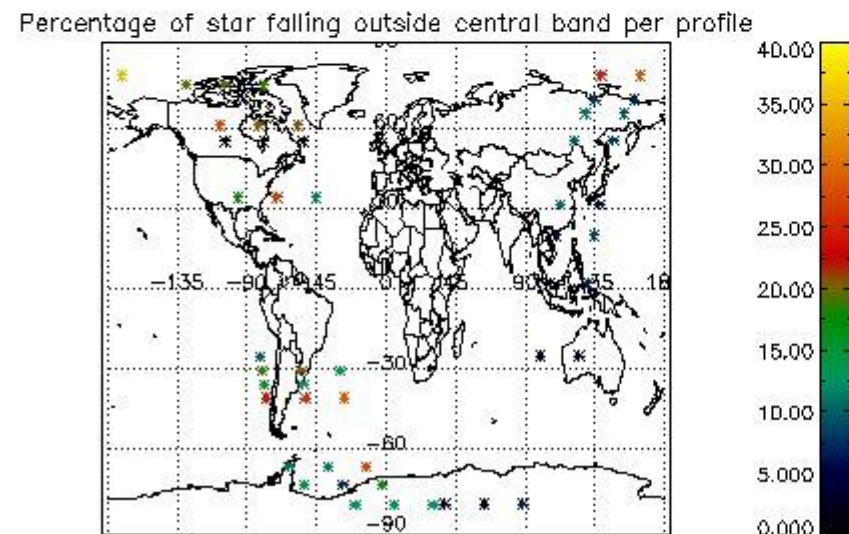

6. Statistics and plot of tangent altitude of the last measurement (DARK & BRIGHT products without errors)

6.1 Statistics on tangent altitude lost:

Statistics	DARK	BRIGHT	TWILIGHT
Mean:	12.868	18.179	13.223
St. deviation:	3.7500	5.1874	4.3304
Maximum:	18.278	25.422	15.923
Minimum:	7.2753	4.5160	8.2278
Number of data:	12.000	23.000	3.0000

6.2 Plot for DARK limb products