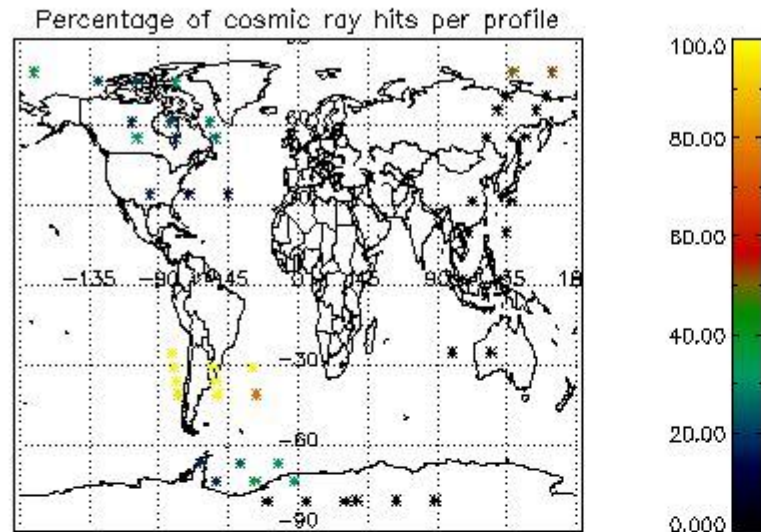

6. Statistics and plot of tangent altitude of the last measurement (DARK & BRIGHT products without errors)

6.1 Statistics on tangent altitude lost:

Statistics	DARK	BRIGHT	TWILIGHT
Mean:	12.868	18.179	13.223
St. deviation:	3.7500	5.1874	4.3304
Maximum:	18.278	25.422	15.923
Minimum:	7.2753	4.5160	8.2278
Number of data:	12.000	23.000	3.0000

6.2 Plot for DARK limb products