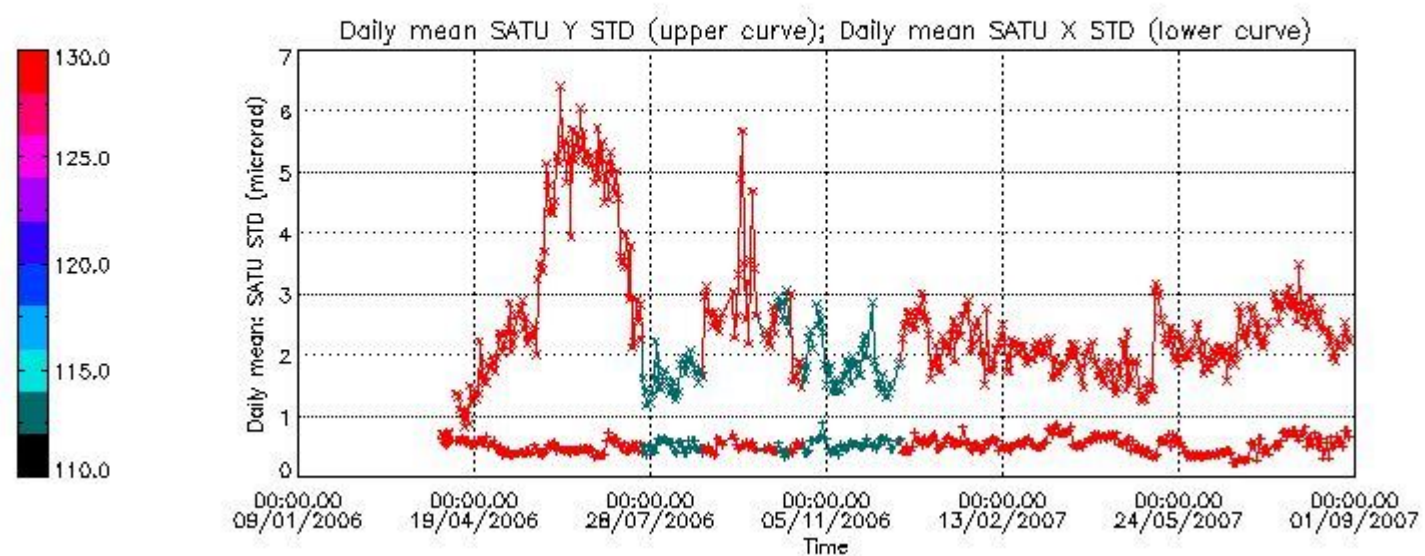

Number of data:	11300.	11300.	19750.	19750.

7.2.2 Trend of daily SATU NEA St. deviation since 1st April 2006 (dark limb)

The long term trend of the SATU 'X' and 'Y' standard deviations should be constant during the whole mission.

The colorbar represents the start tangent altitude (km) of the occultations.

Upper curve: STD of SATU Y axis

Lower curve: STD of SATU X axis

8. Auxiliary Data Files used for the production reported in section 2.4

The number reported in the third column indicates since which file (see list in section 2.4) the corresponding auxiliary file has been used. The fourth column is the date of those product files.

Type	Auxiliary Filename	Used since product	Used since product date
INST_PHYS_CHARACTERISTICS	GOM_INS_AXNIEC20050627_150713_20030716_120000_20100101_000000	1	29-AUG-2007 00:02:33
CALIBRATION_DATABASE	GOM_CAL_AXVIEC20070822_085350_20070820_000000_20100101_000000	1	29-AUG-2007 00:02:33
LEVEL-1B_PROC_CONFIG	GOM_PR1_AXNIEC20050627_151042_20020301_000000_20100101_000000	1	29-AUG-2007 00:02:33
STAR_CATALOGUE	GOM_CAT_AXVIEC20020121_161009_20020101_000000_20200101_000000	1	29-AUG-2007 00:02:33
STELLAR_SPECTRA_DATABANK	GOM_STS_AXNIEC20040308_103538_20020101_160000_20100101_000000	1	29-AUG-2007 00:02:33
ECMWF_FILE	AUX_ECF_AXNECM20070828_062111_20070828_210000_20070829_090000	1	29-AUG-2007 00:02:33
ECMWF_FILE	AUX_ECF_AXNECM20070828_182110_20070829_030000_20070829_150000	38	29-AUG-2007 03:23:45
OPTIONAL_ECMWF_FILE	MISSING	1	29-AUG-2007 00:02:33
ORBIT_DATA_FILE	DOR_NAV_OPNPDE20070828_204438_000060572061_00114_28725_4062.N1	1	29-AUG-2007 00:02:33
ORBIT_DATA_FILE	DOR_NAV_OPNPDE20070828_223054_000057382061_00115_28726_4063.N1	5	29-AUG-2007 00:17:33
ORBIT_DATA_FILE	DOR_NAV_OPNPDE20070829_001151_000057382061_00116_28727_4064.N1	23	29-AUG-2007 01:58:10
ORBIT_DATA_FILE	DOR_NAV_OPNPDE20070829_030711_000057382061_00118_28729_4066.N1	38	29-AUG-2007 03:23:45