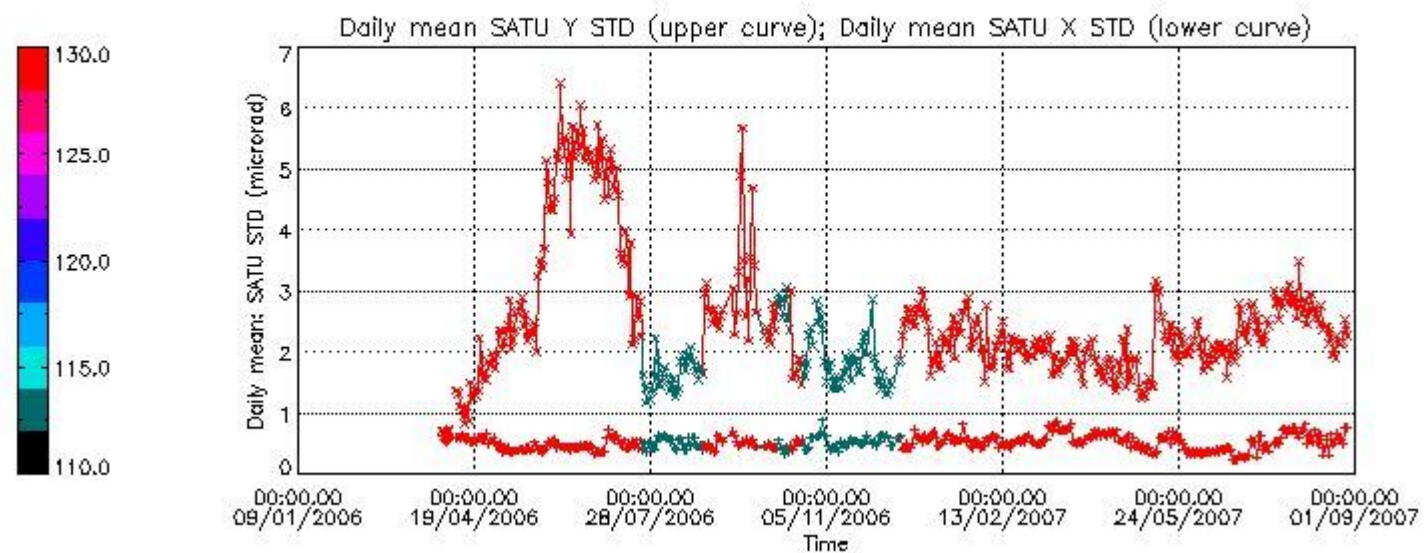

Number of data:	11250.	11250.	19100.	19100.

7.2.2 Trend of daily SATU NEA St. deviation since 1st April 2006 (dark limb)

The long term trend of the SATU 'X' and 'Y' standard deviations should be constant during the whole mission.

The colorbar represents the start tangent altitude (km) of the occultations.

Upper curve: STD of SATU Y axis
Lower curve: STD of SATU X axis

8. Auxiliary Data Files used for the production reported in section 2.4

The number reported in the third column indicates since which file (see list in section 2.4) the corresponding auxiliary file has been used. The fourth column is the date of those product files.

Type	Auxiliary Filename	Used since product	Used since product date
INST_PHYS_CHARACTERISTICS	GOM_INS_AXNIEC20050627_150713_20030716_120000_20100101_000000	1	28-AUG-2007 00:01:31
CALIBRATION_DATABASE	GOM_CAL_AXVIEC20070822_085350_20070820_000000_20100101_000000	1	28-AUG-2007 00:01:31
LEVEL-1B_PROC_CONFIG	GOM_PR1_AXNIEC20050627_151042_20020301_000000_20100101_000000	1	28-AUG-2007 00:01:31
STAR_CATALOGUE	GOM_CAT_AXVIEC20020121_161009_20020101_000000_20200101_000000	1	28-AUG-2007 00:01:31
STELLAR_SPECTRA_DATABANK	GOM_STS_AXNIEC20040308_103538_20020101_160000_20100101_000000	1	28-AUG-2007 00:01:31
ECMWF_FILE	AUX_ECF_AXNECM20070827_062111_20070827_210000_20070828_090000	1	28-AUG-2007 00:01:31
ECMWF_FILE	AUX_ECF_AXNECM20070827_182112_20070828_030000_20070828_150000	41	28-AUG-2007 03:55:20
OPTIONAL_ECMWF_FILE	MISSING	1	28-AUG-2007 00:01:31
ORBIT_DATA_FILE	DOR_NAV_OPNPDE20070827_212158_000060572061_00100_28711_4055.N1	1	28-AUG-2007 00:01:31
ORBIT_DATA_FILE	DOR_NAV_OPNPDE20070827_230255_000057382061_00101_28712_4056.N1	9	28-AUG-2007 00:49:03
ORBIT_DATA_FILE	DOR_NAV_OPNPDE20070828_021930_000044632061_00103_28714_4058.N1	27	28-AUG-2007 02:22:17
ORBIT_DATA_FILE	DOR_NAV_OPNPDE20070828_033912_000057382061_00104_28715_4059.N1	41	28-AUG-2007 03:55:20