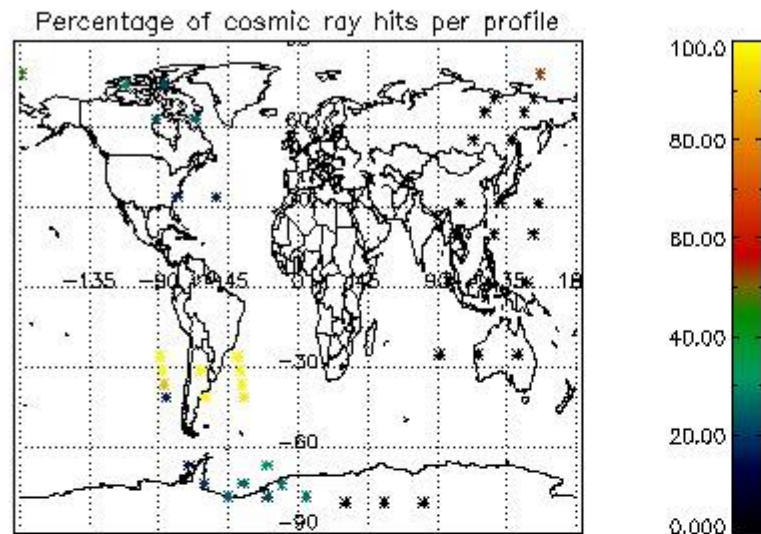

6. Statistics and plot of tangent altitude of the last measurement (DARK & BRIGHT products without errors)

6.1 Statistics on tangent altitude lost:

Statistics	DARK	BRIGHT	TWILIGHT
Mean:	13.396	19.142	12.888
St. deviation:	3.8452	5.0990	5.9128
Maximum:	18.353	26.635	17.069
Minimum:	6.5876	6.6150	8.7072
Number of data:	12.000	23.000	2.0000

6.2 Plot for DARK limb products