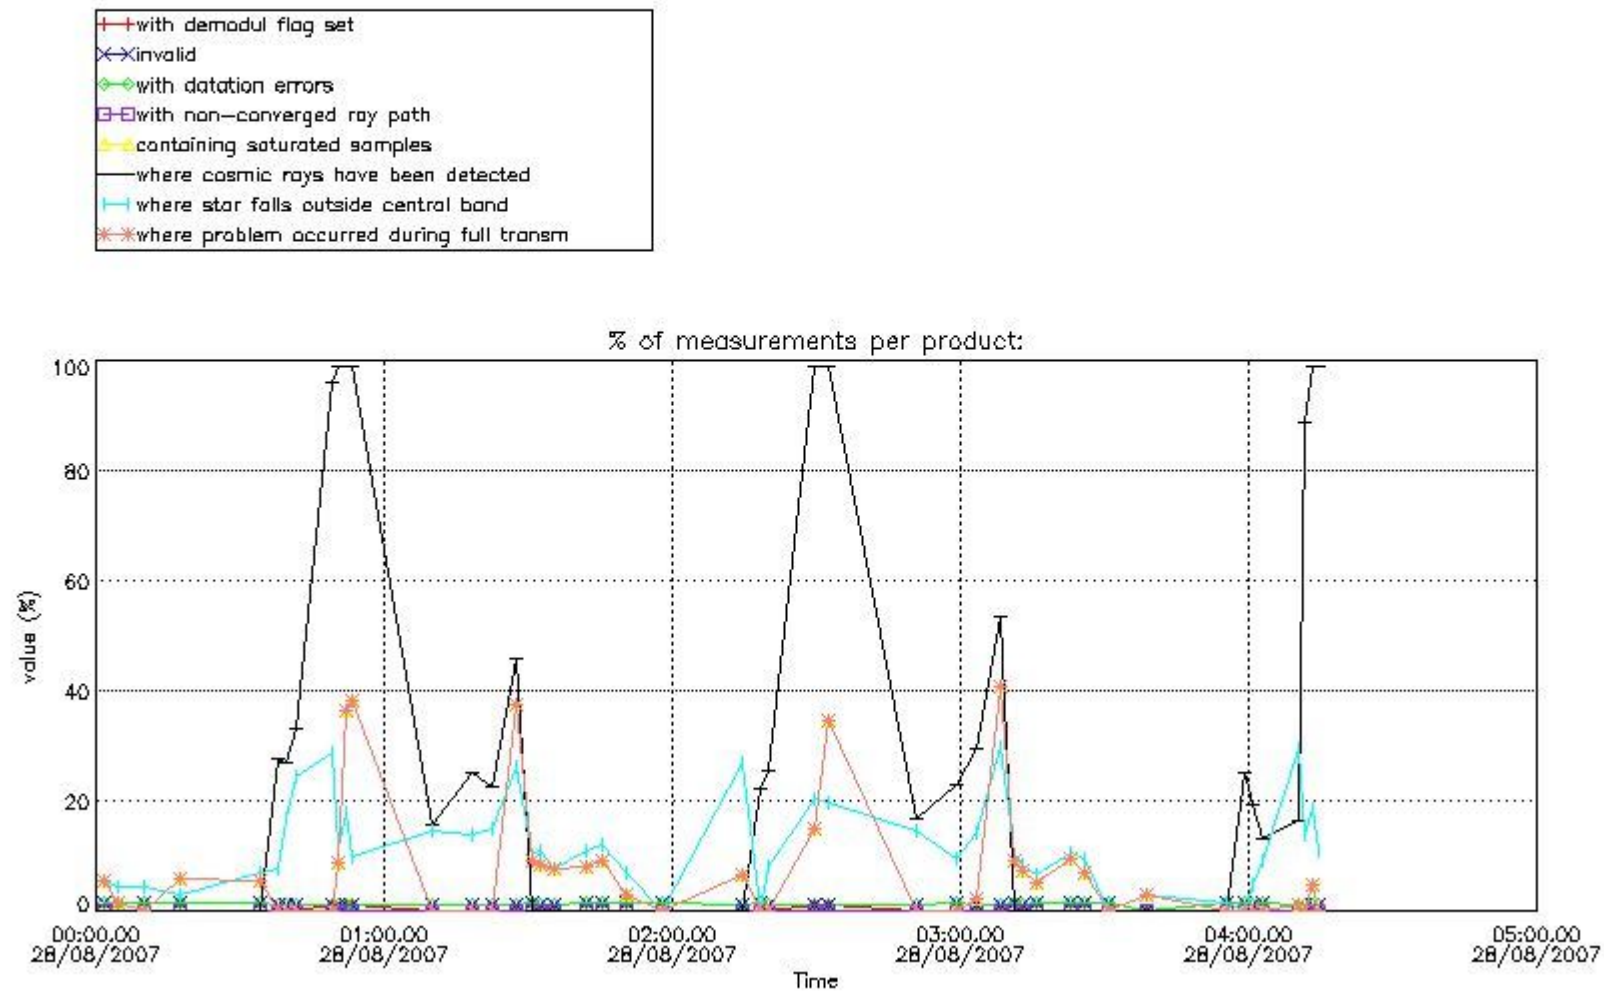

At least one measurement with demodulation flag set:	23.4043 %
Reference spectrum computed from DB:	0.00000 %
Reference spectrum with small number of measurements:	0.00000 %
SATU data not used:	0.00000 %

5.2 Plot quality information per product (time dependant)

5.3 Plot quality information per product (world map)