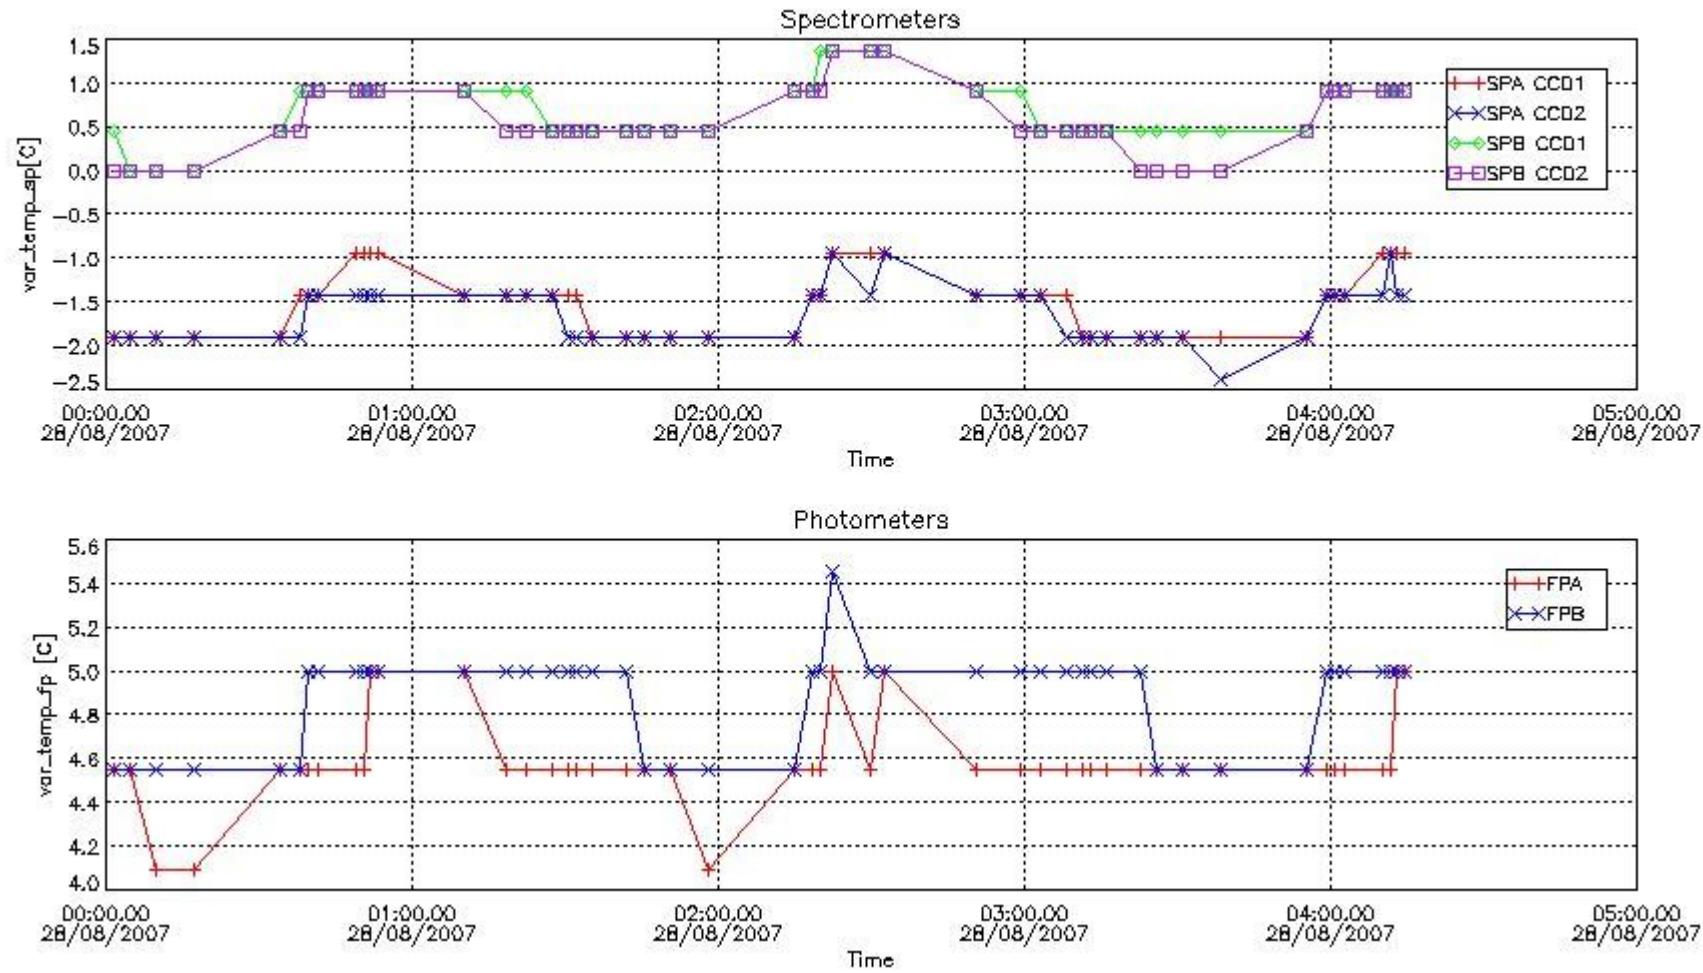

4. Overview of dark signal processing per product

The Dark Charge (DC) is a temperature-dependant signal added to the useful measurements and it is therefore subtracted from them during the processing. There are two phenomena that produce a continuous increase of the DC: the "hot pixels" (a pixel is "hot" when its DC exceeds by a significant amount its value measured on ground at the same temperature) and the "Random Telegraphic Signal" (abrupt change positive or negative of the CCD pixel signal, random in time, affecting only the DC part of the signal and not the photon generated signal).

In this section a list of products that did not use the Dark Sky Area (DSA) observation for the DC computation is given. It is also provided the mean DC plot per product for dark limb products with no error flag set.

4.1 All products used the DSA observation for the DC computation

4.2 Plot of mean dark charges per product: only products in DARK limb conditions without errors are used