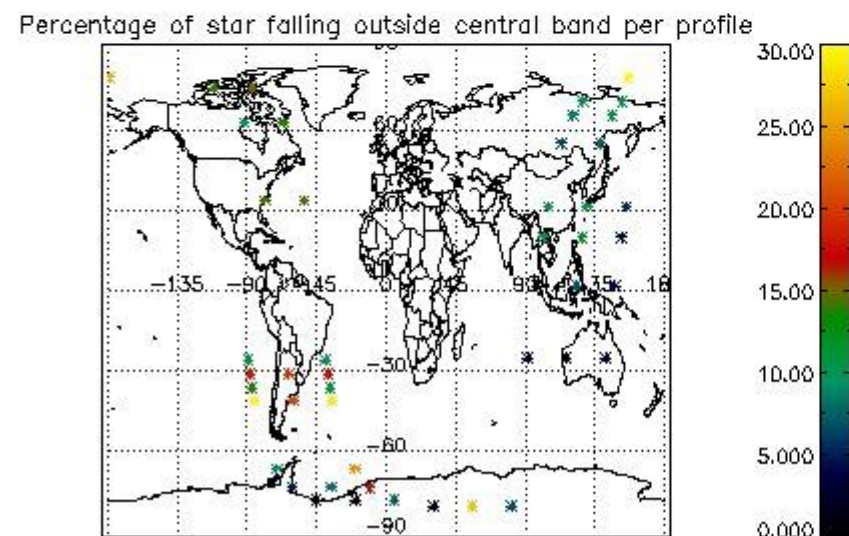

6. Statistics and plot of tangent altitude of the last measurement (DARK & BRIGHT products without errors)

6.1 Statistics on tangent altitude lost:

Statistics	DARK	BRIGHT	TWILIGHT
Mean:	13.396	19.142	12.888
St. deviation:	3.8452	5.0990	5.9128
Maximum:	18.353	26.635	17.069
Minimum:	6.5876	6.6150	8.7072
Number of data:	12.000	23.000	2.0000

6.2 Plot for DARK limb products