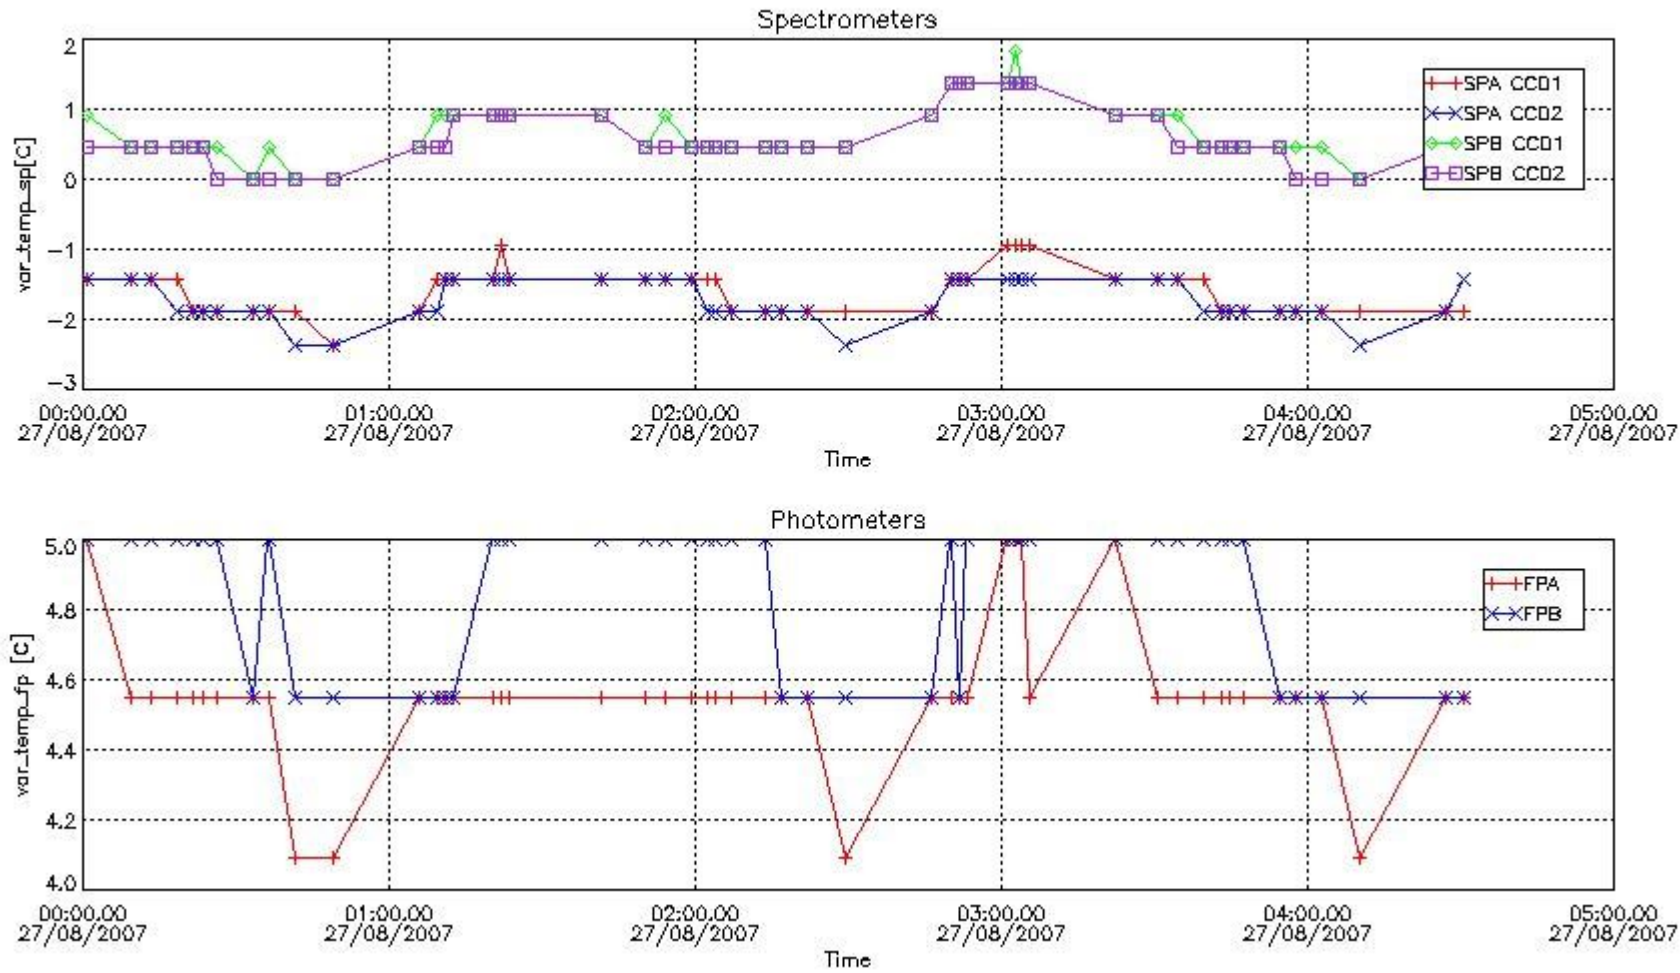

4. Overview of dark signal processing per product

The Dark Charge (DC) is a temperature-dependant signal added to the useful measurements and it is therefore subtracted from them during the processing. There are two phenomena that produce a continuous increase of the DC: the "hot pixels" (a pixel is "hot" when its DC exceeds by a significant amount its value measured on ground at the same temperature) and the "Random Telegraphic Signal" (abrupt change positive or negative of the CCD pixel signal, random in time, affecting only the DC part of the signal and not the photon generated signal).

In this section a list of products that did not use the Dark Sky Area (DSA) observation for the DC computation is given. It is also provided the mean DC plot per product for dark limb products with no error flag set.

4.1 All products used the DSA observation for the DC computation

4.2 Plot of mean dark charges per product: only products in DARK limb conditions without errors are used