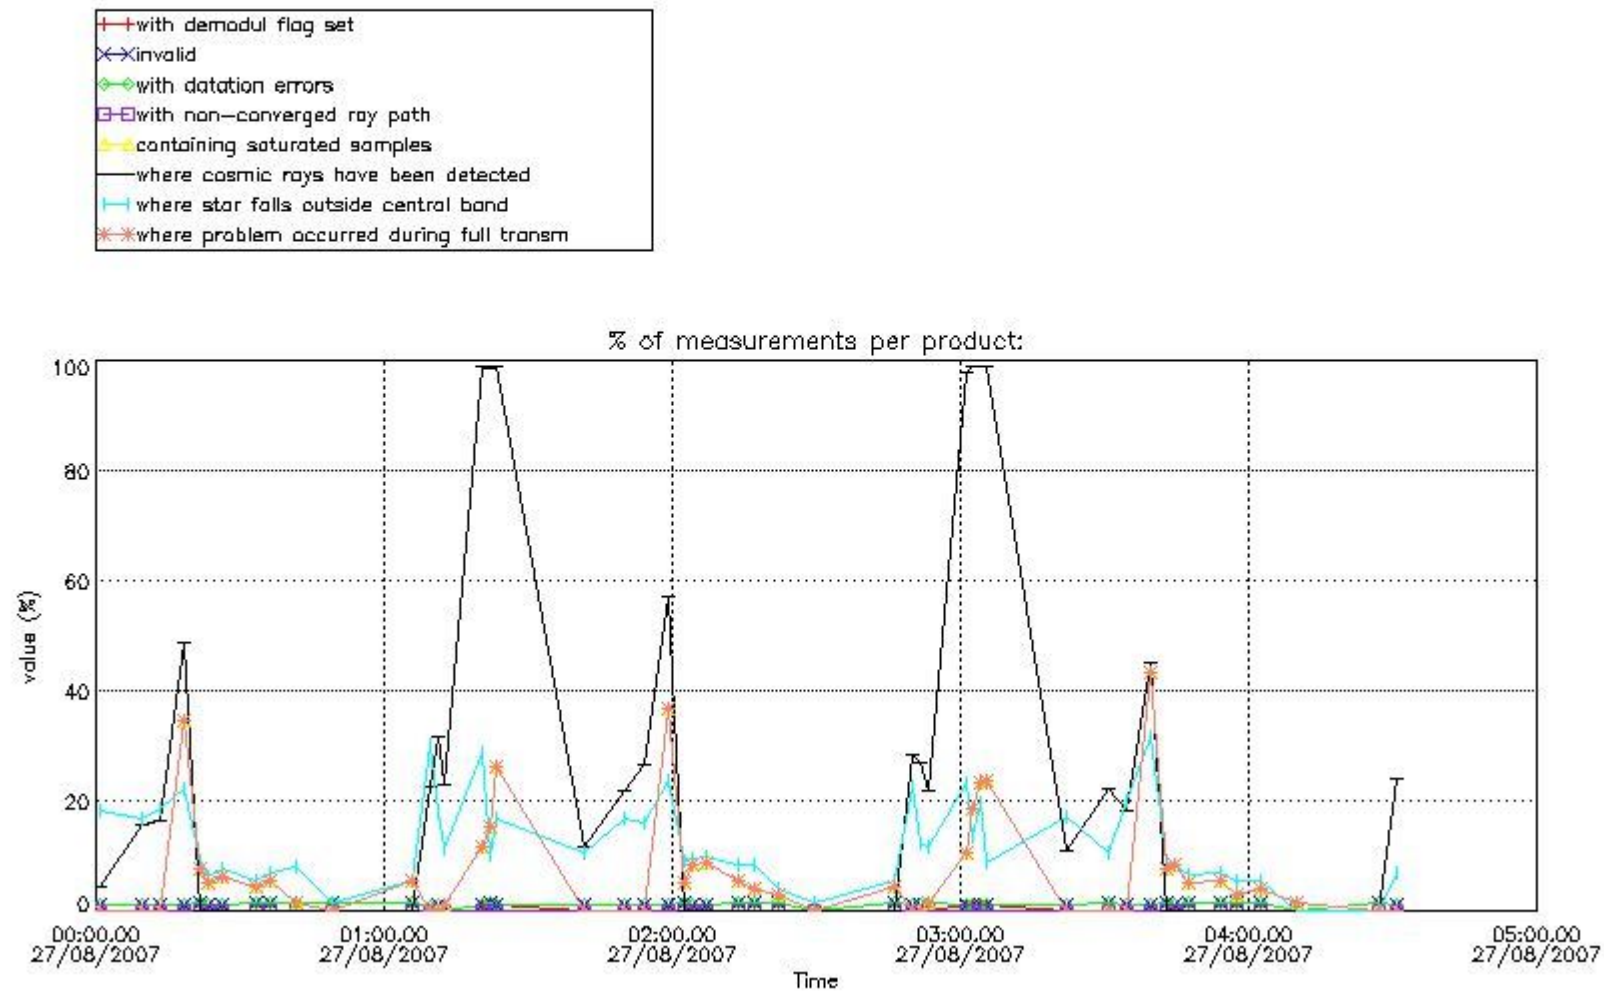

At least one measurement with demodulation flag set:	18.0000 %
Reference spectrum computed from DB:	0.00000 %
Reference spectrum with small number of measurements:	0.00000 %
SATU data not used:	0.00000 %

5.2 Plot quality information per product (time dependant)

5.3 Plot quality information per product (world map)