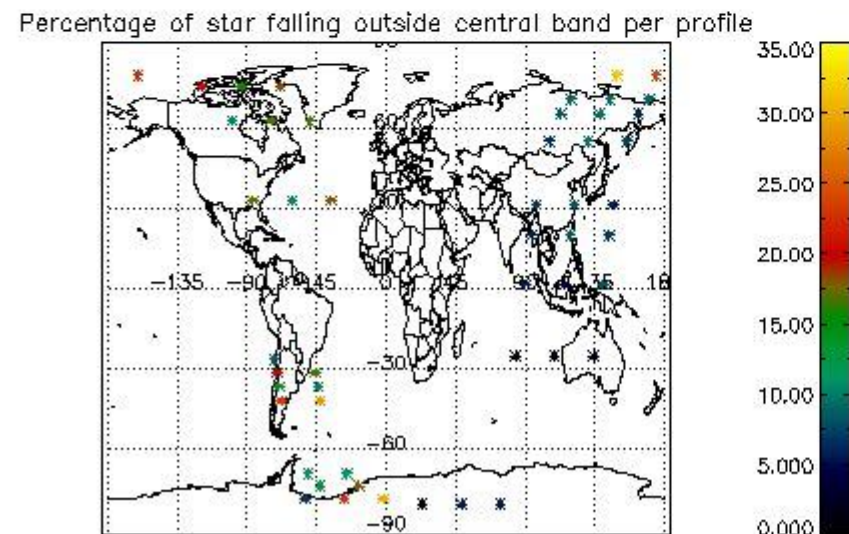

6. Statistics and plot of tangent altitude of the last measurement (DARK & BRIGHT products without errors)

6.1 Statistics on tangent altitude lost:

Statistics	DARK	BRIGHT	TWILIGHT
Mean:	13.731	19.950	16.313
St. deviation:	3.6718	4.9517	0.37159
Maximum:	18.556	31.739	16.576
Minimum:	6.5101	5.7521	16.050
Number of data:	10.000	27.000	2.0000

6.2 Plot for DARK limb products