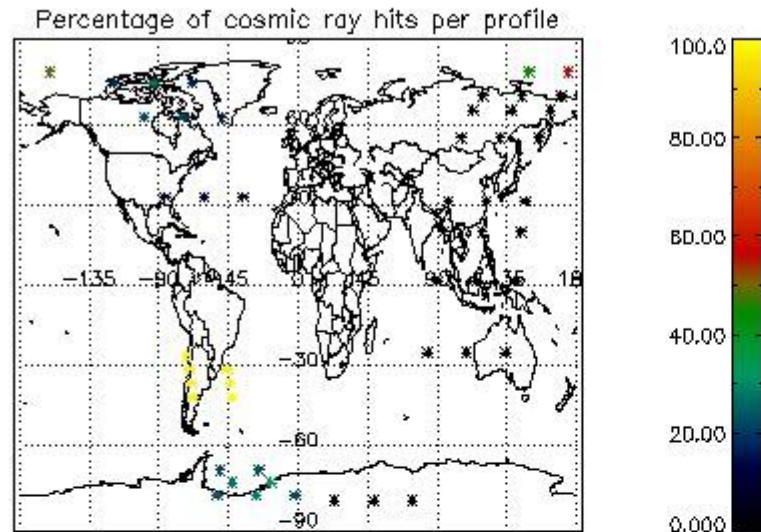

6. Statistics and plot of tangent altitude of the last measurement (DARK & BRIGHT products without errors)

6.1 Statistics on tangent altitude lost:

Statistics	DARK	BRIGHT	TWILIGHT
Mean:	13.731	19.950	16.313
St. deviation:	3.6718	4.9517	0.37159
Maximum:	18.556	31.739	16.576
Minimum:	6.5101	5.7521	16.050
Number of data:	10.000	27.000	2.0000

6.2 Plot for DARK limb products