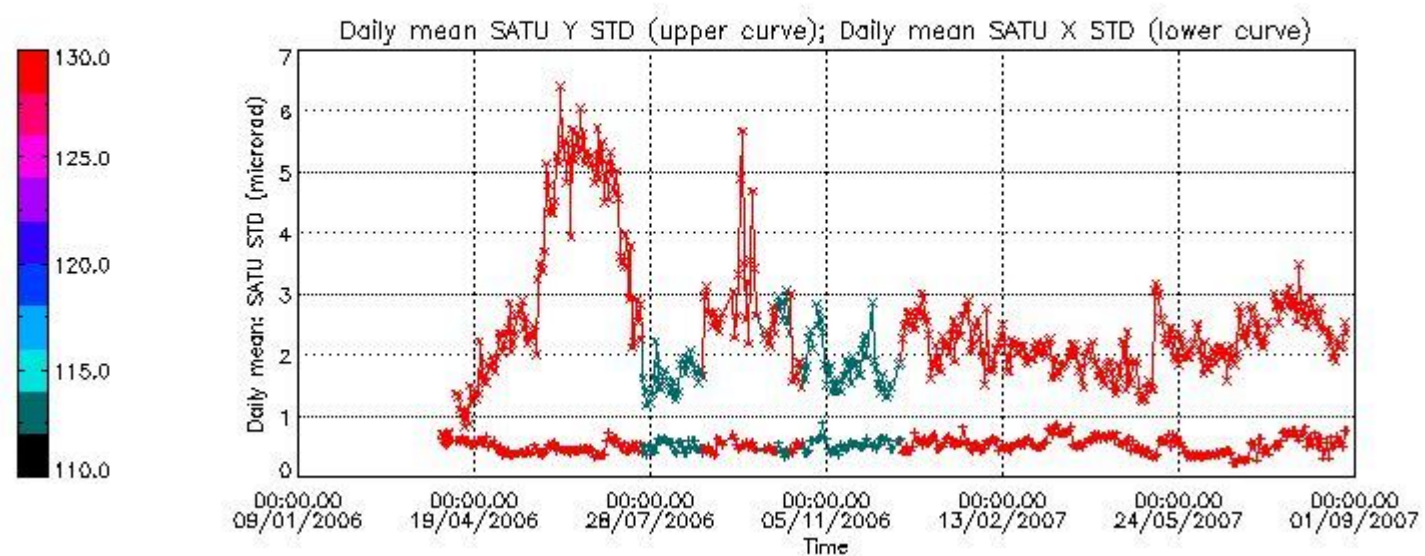

Number of data:	9400.0	9400.0	22600.	22600.

7.2.2 Trend of daily SATU NEA St. deviation since 1st April 2006 (dark limb)

The long term trend of the SATU 'X' and 'Y' standard deviations should be constant during the whole mission.

The colorbar represents the start tangent altitude (km) of the occultations.

Upper curve: STD of SATU Y axis

Lower curve: STD of SATU X axis

8. Auxiliary Data Files used for the production reported in section 2.4

The number reported in the third column indicates since which file (see list in section 2.4) the corresponding auxiliary file has been used. The fourth column is the date of those product files.

Type	Auxiliary Filename	Used since product	Used since product date
INST_PHYS_CHARACTERISTICS	GOM_INS_AXNIEC20050627_150713_20030716_120000_20100101_000000	1	27-AUG-2007 00:00:57
CALIBRATION_DATABASE	GOM_CAL_AXVIEC20070822_085350_20070820_000000_20100101_000000	1	27-AUG-2007 00:00:57
LEVEL-1B_PROC_CONFIG	GOM_PR1_AXNIEC20050627_151042_20020301_000000_20100101_000000	1	27-AUG-2007 00:00:57
STAR_CATALOGUE	GOM_CAT_AXVIEC20020121_161009_20020101_000000_20200101_000000	1	27-AUG-2007 00:00:57
STELLAR_SPECTRA_DATABANK	GOM_STS_AXNIEC20040308_103538_20020101_160000_20100101_000000	1	27-AUG-2007 00:00:57
ECMWF_FILE	AUX_ECF_AXNECM20070826_062112_20070826_210000_20070827_090000	1	27-AUG-2007 00:00:57
ECMWF_FILE	AUX_ECF_AXNECM20070826_182111_20070827_030000_20070827_150000	49	27-AUG-2007 04:26:56
OPTIONAL_ECMWF_FILE	MISSING	1	27-AUG-2007 00:00:57
ORBIT_DATA_FILE	DOR_NAV_OPNPDE20070826_215359_000057382061_00086_28697_4049.N1	1	27-AUG-2007 00:00:57
ORBIT_DATA_FILE	DOR_NAV_OPNPDE20070826_233456_000057382061_00087_28698_4050.N1	16	27-AUG-2007 01:20:33
ORBIT_DATA_FILE	DOR_NAV_OPNPDE20070827_011553_000041442061_00088_28699_4051.N1	30	27-AUG-2007 02:46:20
ORBIT_DATA_FILE	DOR_NAV_OPNPDE20070827_023016_000057382061_00089_28700_4052.N1	49	27-AUG-2007 04:26:56