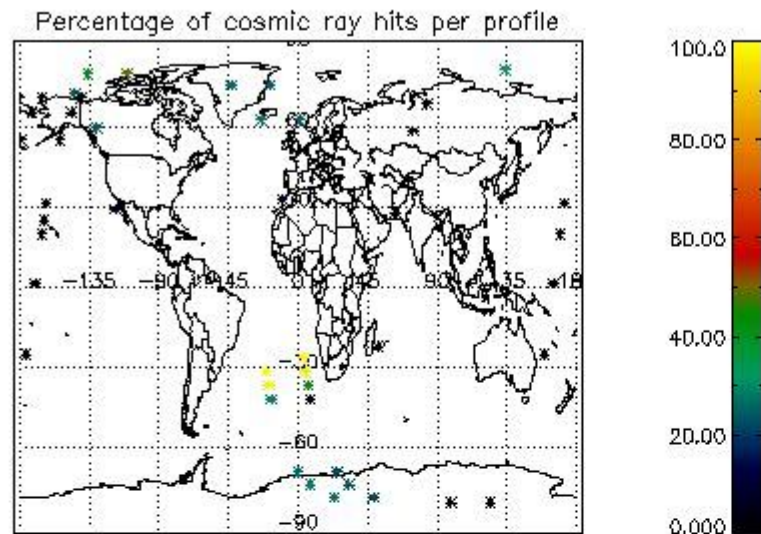

6. Statistics and plot of tangent altitude of the last measurement (DARK & BRIGHT products without errors)

6.1 Statistics on tangent altitude lost:

Statistics	DARK	BRIGHT	TWILIGHT
Mean:	13.859	18.715	15.916
St. deviation:	4.1454	4.3867	0.10260
Maximum:	18.610	25.604	15.989
Minimum:	4.4020	4.2694	15.844
Number of data:	9.0000	24.000	2.0000

6.2 Plot for DARK limb products