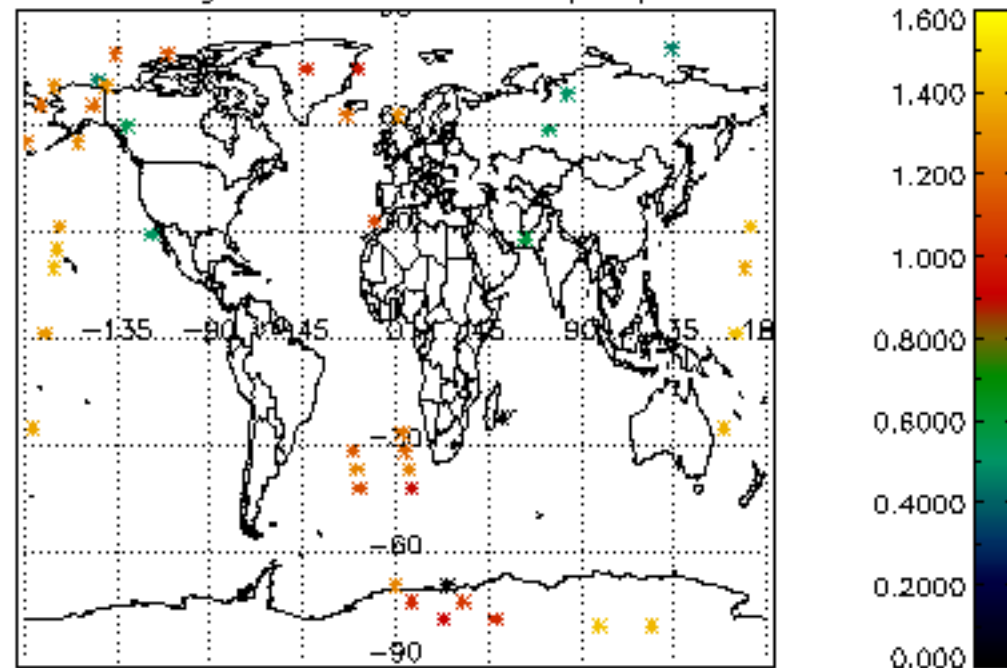

Percentage of datation errors per profile