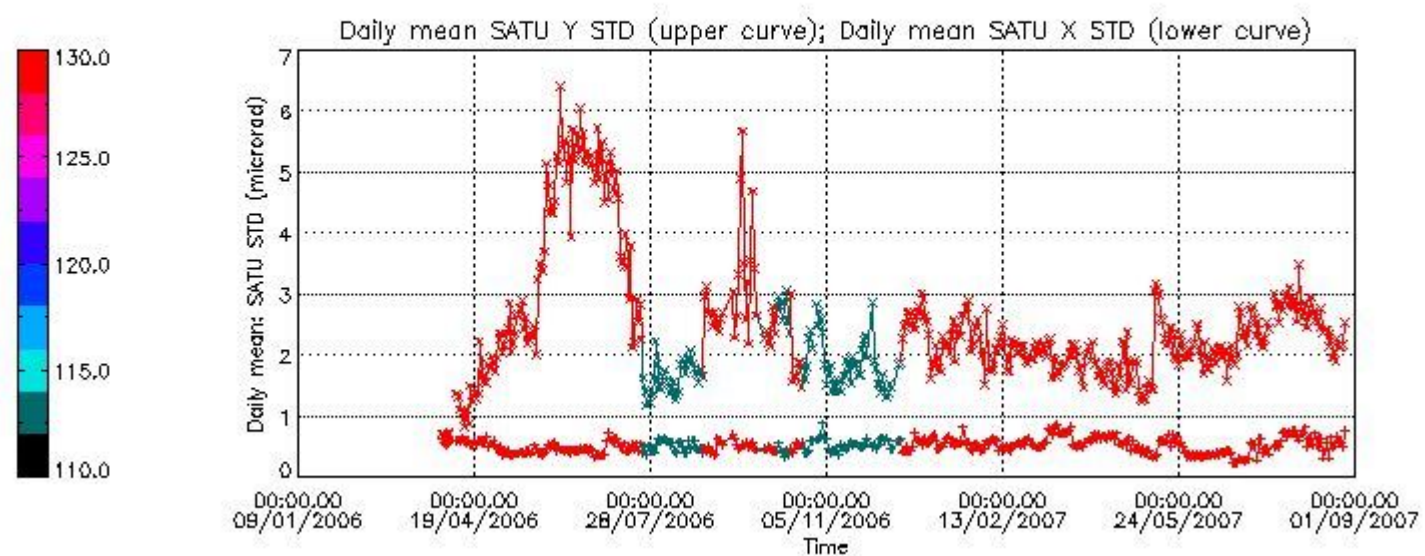

Number of data:	13900.	13900.	47150.	47150.

7.2.2 Trend of daily SATU NEA St. deviation since 1st April 2006 (dark limb)

The long term trend of the SATU 'X' and 'Y' standard deviations should be constant during the whole mission.

The colorbar represents the start tangent altitude (km) of the occultations.

Upper curve: STD of SATU Y axis

Lower curve: STD of SATU X axis

8. Auxiliary Data Files used for the production reported in section 2.4

The number reported in the third column indicates since which file (see list in section 2.4) the corresponding auxiliary file has been used. The fourth column is the date of those product files.

Type	Auxiliary Filename	Used since product	Used since product date
INST_PHYS_CHARACTERISTICS	GOM_INS_AXNIEC20050627_150713_20030716_120000_20100101_000000	1	26-AUG-2007 05:33:20
CALIBRATION_DATABASE	GOM_CAL_AXVIEC20070822_085350_20070820_000000_20100101_000000	1	26-AUG-2007 05:33:20
LEVEL-1B_PROC_CONFIG	GOM_PR1_AXNIEC20050627_151042_20020301_000000_20100101_000000	1	26-AUG-2007 05:33:20
STAR_CATALOGUE	GOM_CAT_AXVIEC20020121_161009_20020101_000000_20200101_000000	1	26-AUG-2007 05:33:20
STELLAR_SPECTRA_DATABANK	GOM_STS_AXNIEC20040308_103538_20020101_160000_20100101_000000	1	26-AUG-2007 05:33:20
ECMWF_FILE	AUX_ECF_AXNECM20070825_182114_20070826_030000_20070826_150000	1	26-AUG-2007 05:33:20
ECMWF_FILE	MISSING	2	26-AUG-2007 05:39:08
ECMWF_FILE	AUX_ECF_AXNECM20070825_182114_20070826_030000_20070826_150000	3	26-AUG-2007 05:41:55
ECMWF_FILE	AUX_ECF_AXNECM20070826_062111_20070826_150000_20070827_030000	10	26-AUG-2007 20:48:13
ECMWF_FILE	AUX_ECF_AXNECM20070826_062112_20070826_210000_20070827_090000	25	26-AUG-2007 21:59:20
OPTIONAL_ECMWF_FILE	MISSING	1	26-AUG-2007 05:33:20
ORBIT_DATA_FILE	DOR_NAV_OPNPDE20070826_030217_000057382061_00075_28686_4046.N1	1	26-AUG-2007 05:33:20
ORBIT_DATA_FILE	DOR_NAV_OPNPDE20070826_204455_000038252061_00086_28697_4048.N1	10	26-AUG-2007 20:48:13
ORBIT_DATA_FILE	DOR_NAV_OPNPDE20070826_215359_000057382061_00086_28697_4049.N1	44	26-AUG-2007 23:39:56