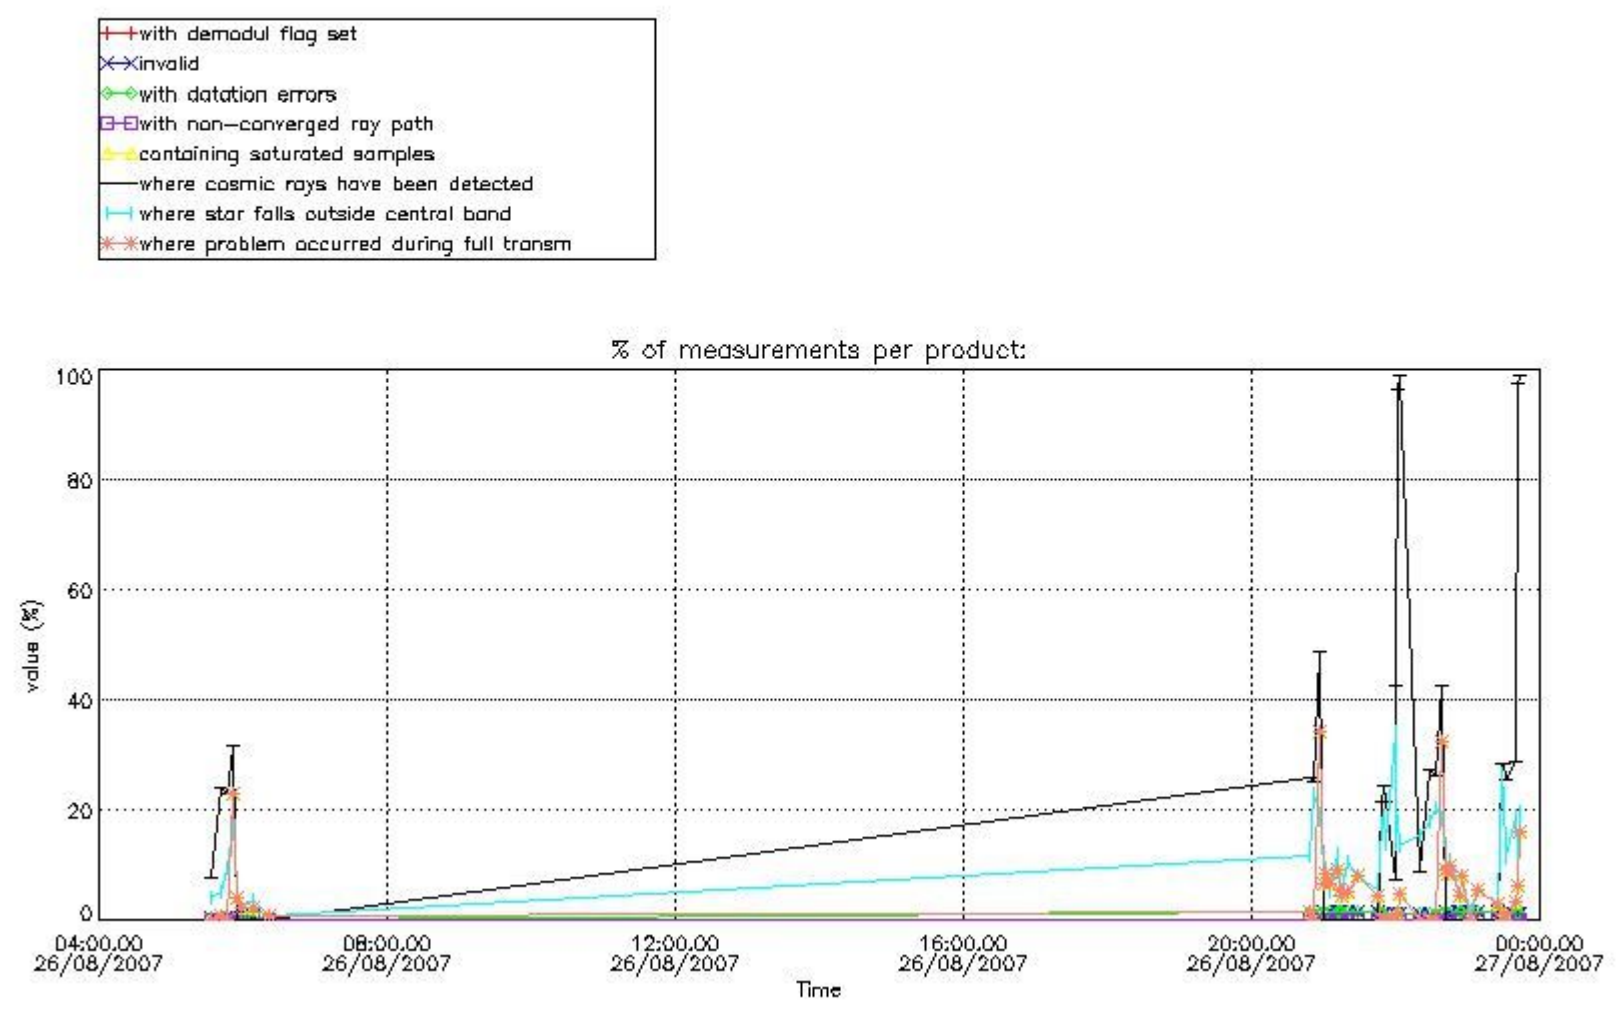

5.1 Percentage of products during reporting period with:

At least one measurement with demodulation flag set:	20.0000 %
Reference spectrum computed from DB:	0.00000 %
Reference spectrum with small number of measurements:	0.00000 %
SATU data not used:	0.00000 %

5.2 Plot quality information per product (time dependant)

5.3 Plot quality information per product (world map)