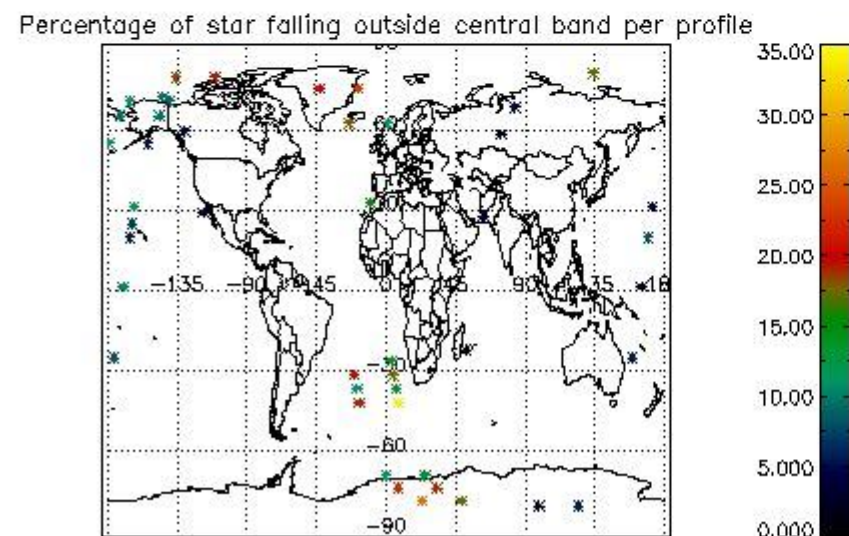

6. Statistics and plot of tangent altitude of the last measurement (DARK & BRIGHT products without errors)

6.1 Statistics on tangent altitude lost:

Statistics	DARK	BRIGHT	TWILIGHT
Mean:	13.859	18.715	15.916
St. deviation:	4.1454	4.3867	0.10260
Maximum:	18.610	25.604	15.989
Minimum:	4.4020	4.2694	15.844
Number of data:	9.0000	24.000	2.0000

6.2 Plot for DARK limb products