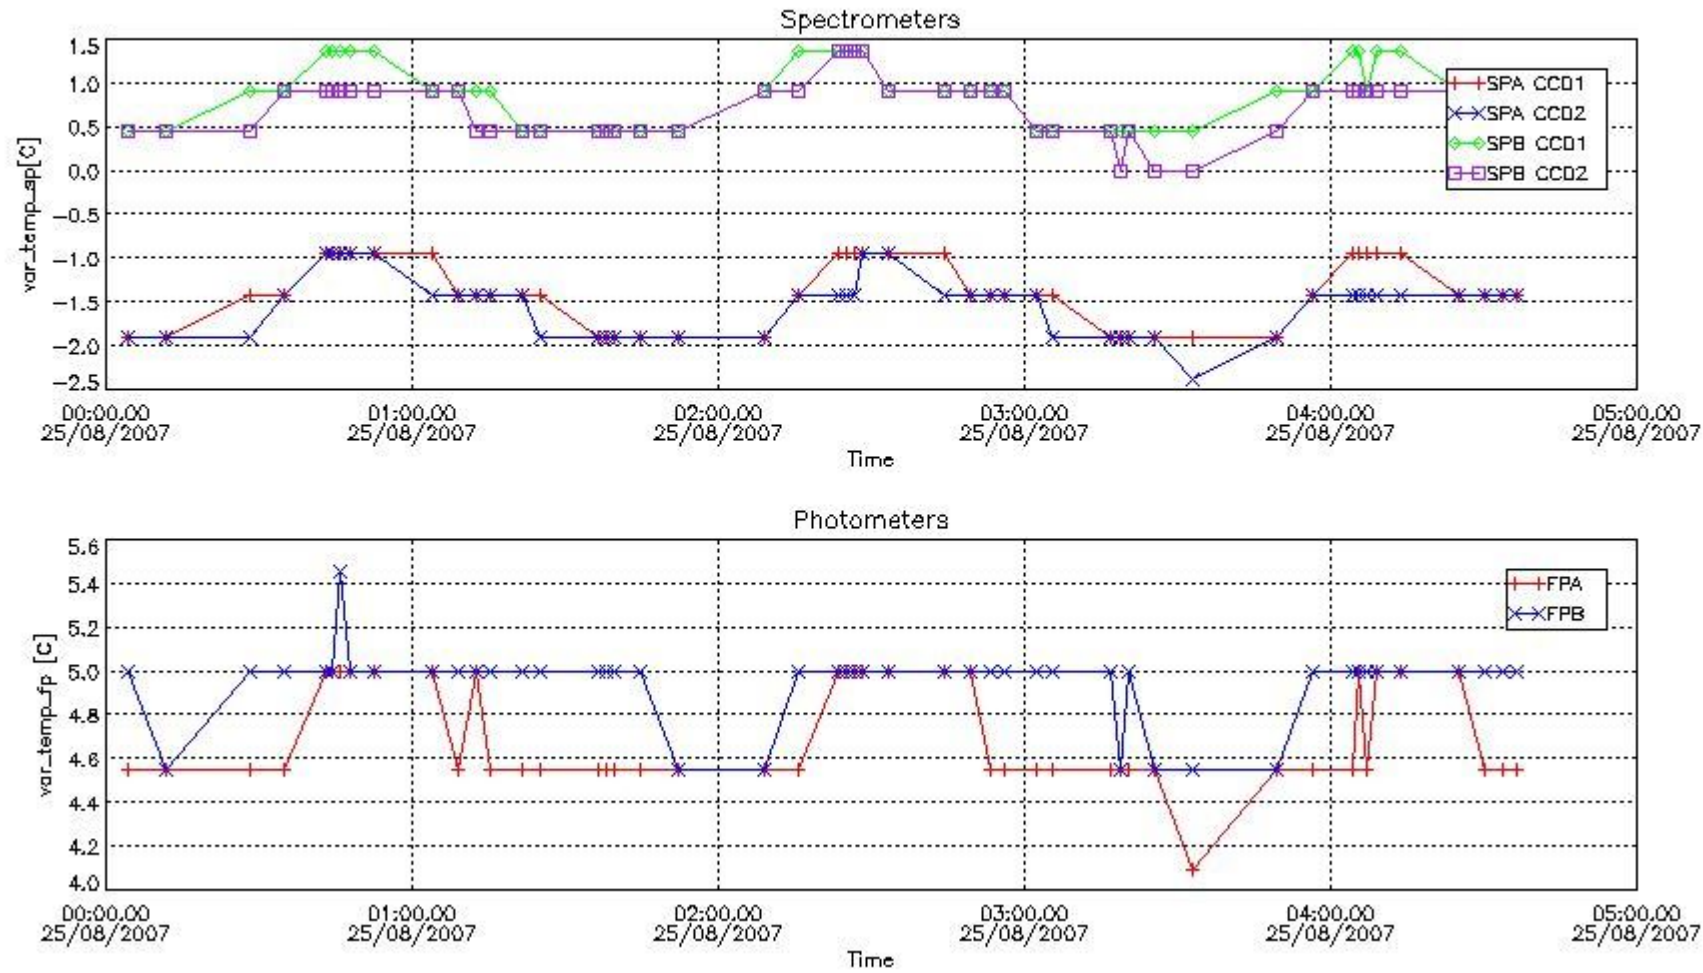

4. Overview of dark signal processing per product

The Dark Charge (DC) is a temperature-dependant signal added to the useful measurements and it is therefore subtracted from them during the processing. There are two phenomena that produce a continuous increase of the DC: the "hot pixels" (a pixel is "hot" when its DC exceeds by a significant amount its value measured on ground at the same temperature) and the "Random Telegraphic Signal" (abrupt change positive or negative of the CCD pixel signal, random in time, affecting only the DC part of the signal and not the photon generated signal).

In this section a list of products that did not use the Dark Sky Area (DSA) observation for the DC computation is given. It is also provided the mean DC plot per product for dark limb products with no error flag set.

4.1 All products used the DSA observation for the DC computation

4.2 Plot of mean dark charges per product: only products in DARK limb conditions without errors are used