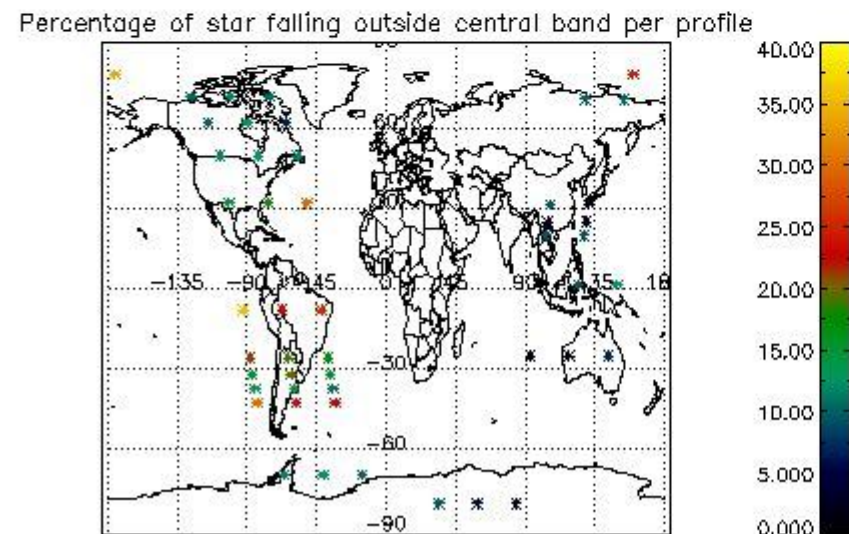

6. Statistics and plot of tangent altitude of the last measurement (DARK & BRIGHT products without errors)

6.1 Statistics on tangent altitude lost:

Statistics	DARK	BRIGHT	TWILIGHT
Mean:	11.747	19.942	16.134
St. deviation:	3.5581	5.8434	0.41759
Maximum:	17.562	28.910	16.598
Minimum:	4.4359	4.5894	15.788
Number of data:	18.000	19.000	3.0000

6.2 Plot for DARK limb products