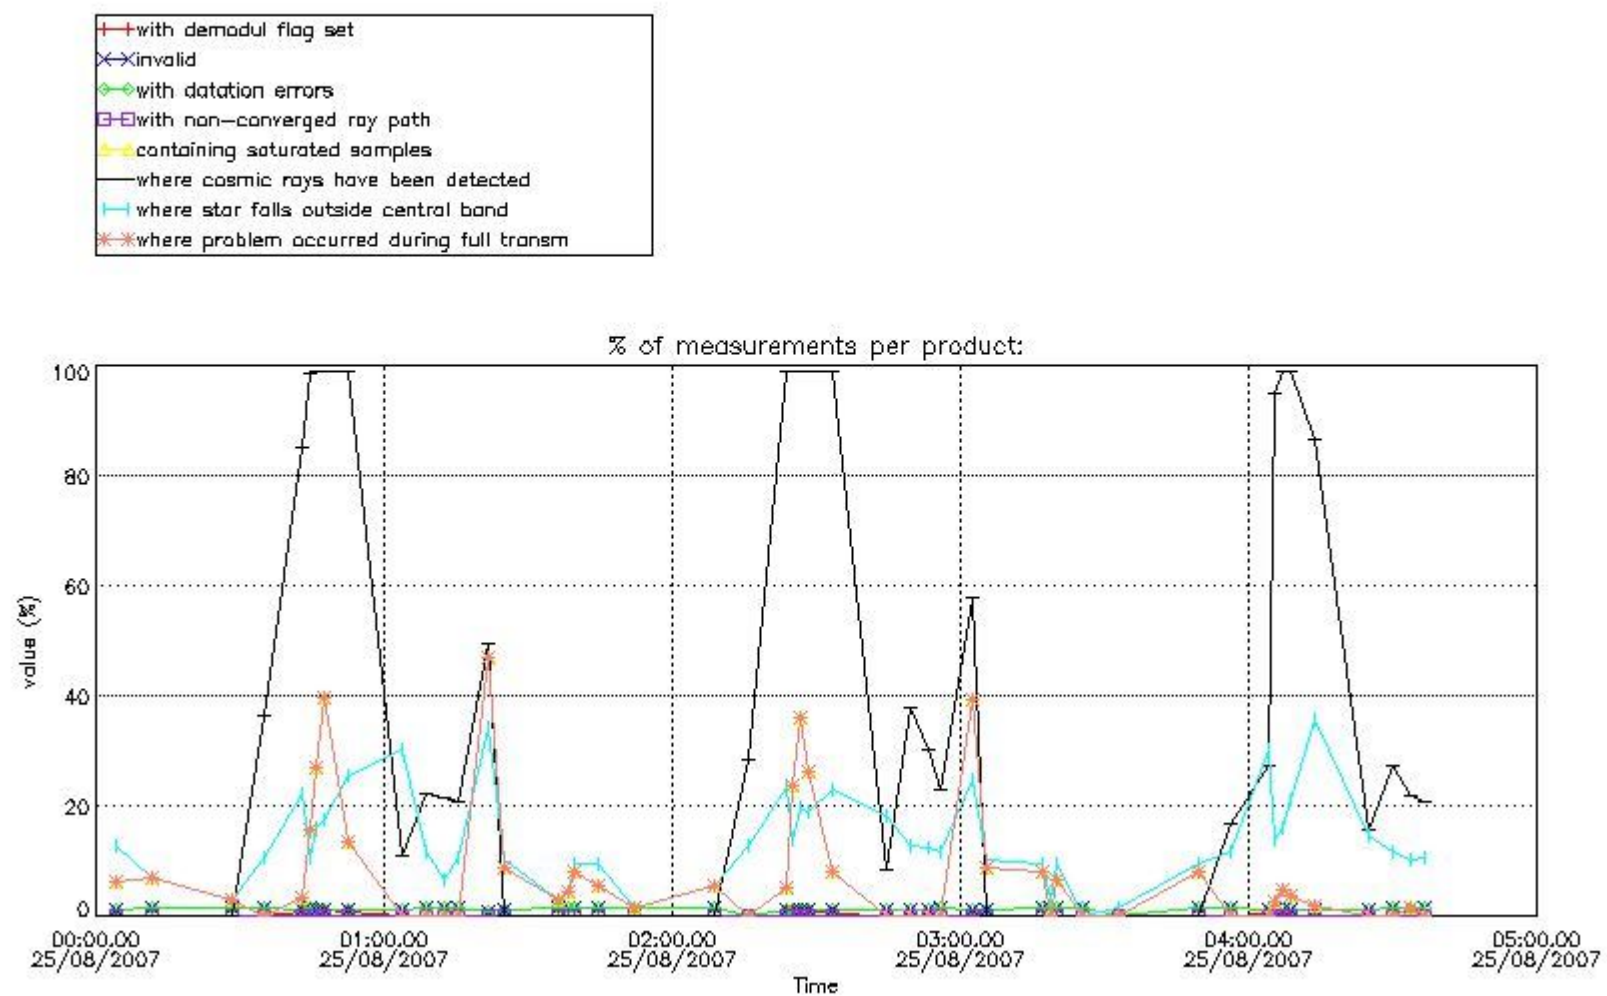

At least one measurement with demodulation flag set:	38.7755 %
Reference spectrum computed from DB:	0.00000 %
Reference spectrum with small number of measurements:	0.00000 %
SATU data not used:	0.00000 %

5.2 Plot quality information per product (time dependant)

5.3 Plot quality information per product (world map)