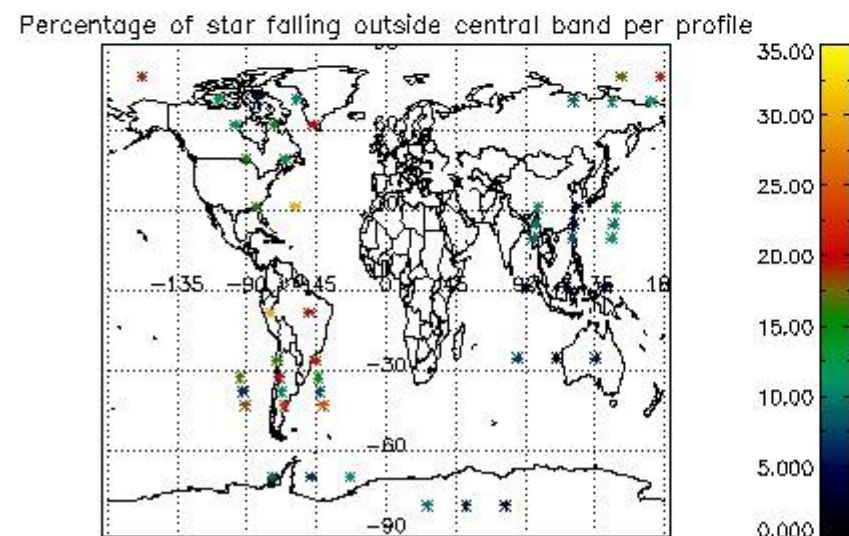

6. Statistics and plot of tangent altitude of the last measurement (DARK & BRIGHT products without errors)

6.1 Statistics on tangent altitude lost:

Statistics	DARK	BRIGHT	TWILIGHT
Mean:	12.734	19.736	17.726
St. deviation:	3.7123	3.7934	1.2237
Maximum:	19.359	27.426	18.984
Minimum:	5.7550	11.899	16.540
Number of data:	15.000	24.000	3.0000

6.2 Plot for DARK limb products