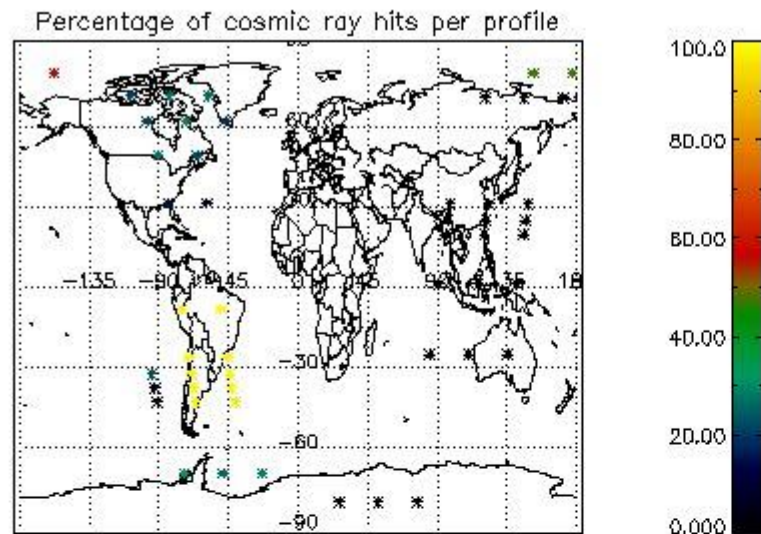

6. Statistics and plot of tangent altitude of the last measurement (DARK & BRIGHT products without errors)

6.1 Statistics on tangent altitude lost:

Statistics	DARK	BRIGHT	TWILIGHT
Mean:	12.734	19.736	17.726
St. deviation:	3.7123	3.7934	1.2237
Maximum:	19.359	27.426	18.984
Minimum:	5.7550	11.899	16.540
Number of data:	15.000	24.000	3.0000

6.2 Plot for DARK limb products