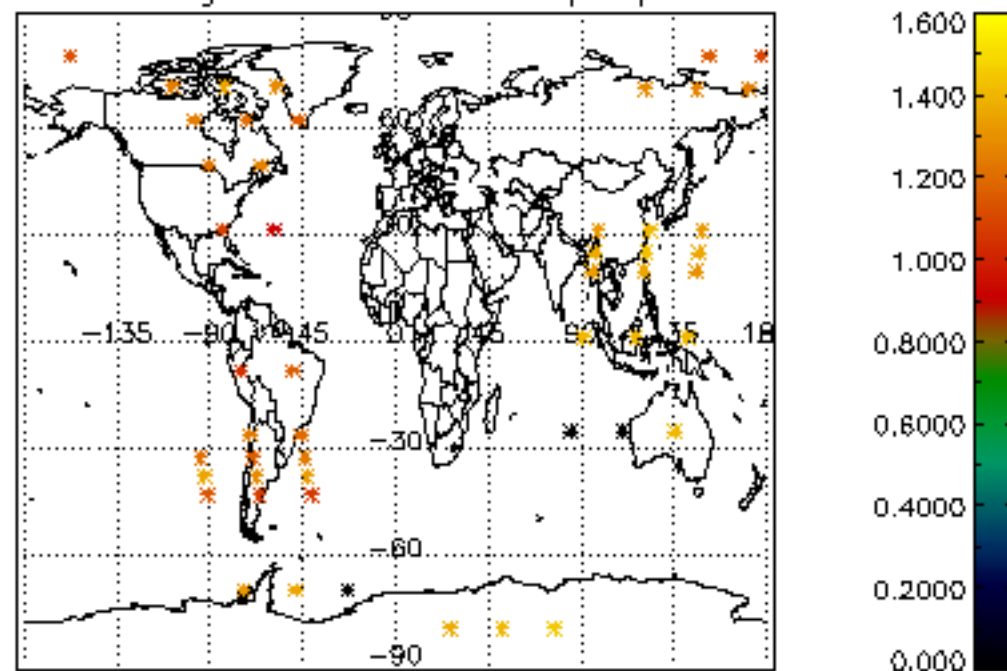

Percentage of datation errors per profile