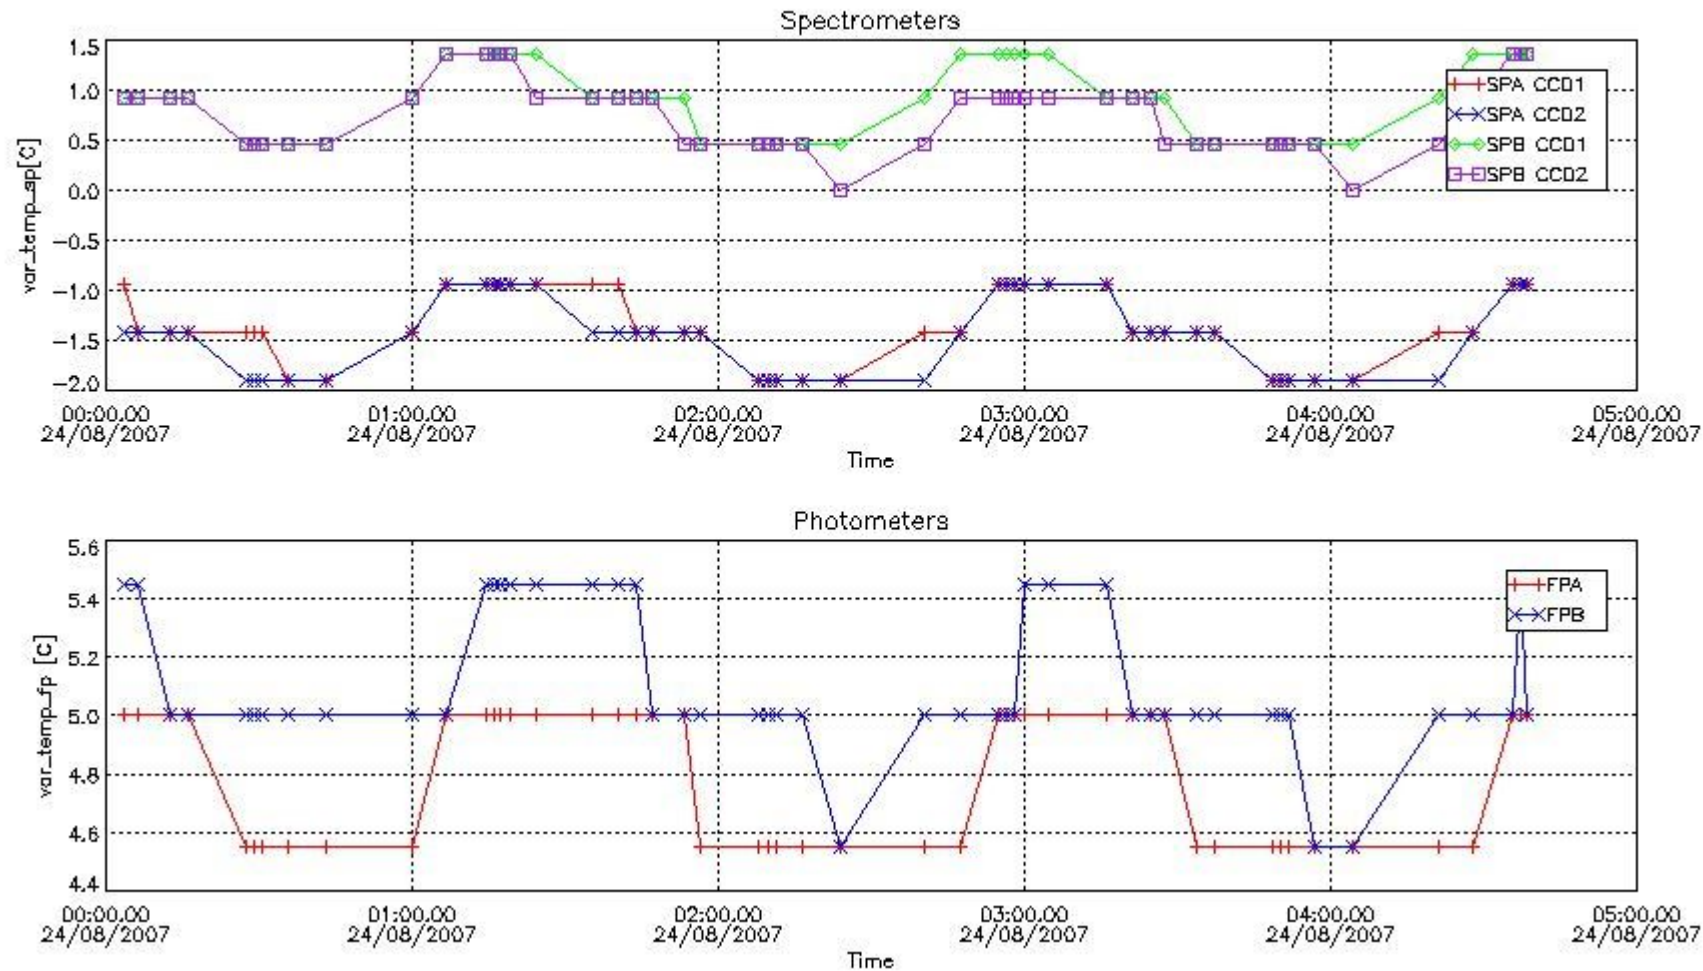

3. Plot of GOMOS spectrometers and photometers temperatures from level 1b data

4. Overview of dark signal processing per product