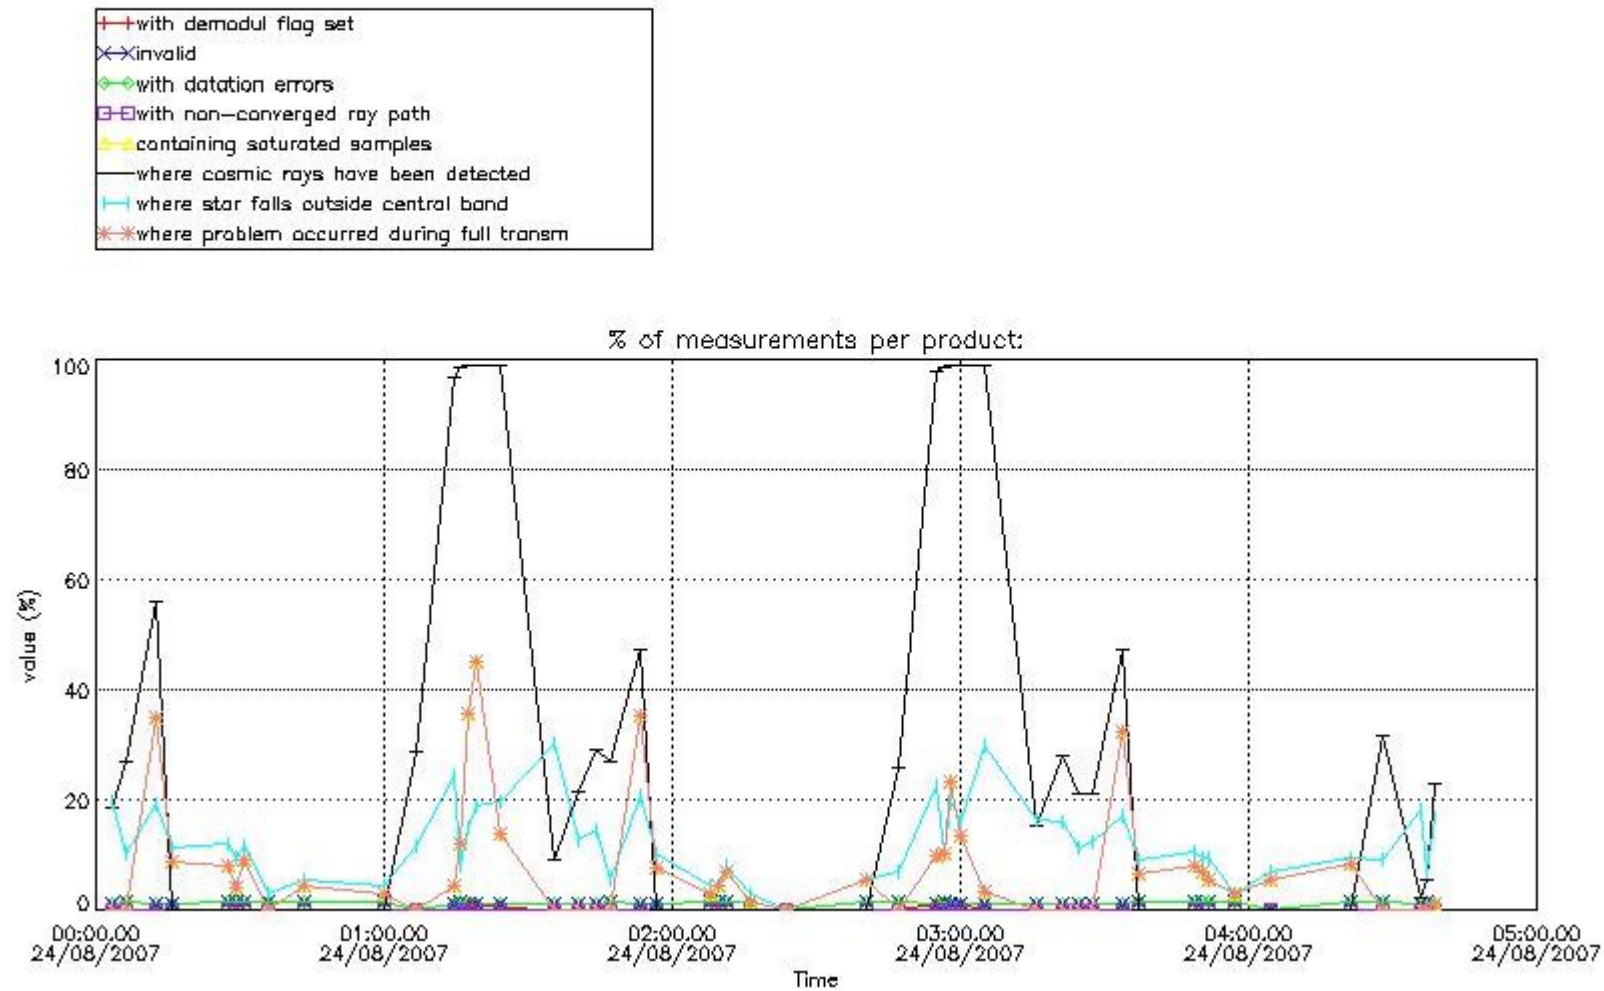

5. Demodulation flag and quality information monitoring

In this section it is presented the modulation information extracted from the pcd (product confidence data) at measurement level and information extracted from the Quality Summary dataset. Only products without errors (error flag in the MPH set to "0") are used.

5.1 Percentage of products during reporting period with:

At least one measurement with demodulation flag set:	26.0000 %
Reference spectrum computed from DB:	0.00000 %
Reference spectrum with small number of measurements:	0.00000 %
SATU data not used:	0.00000 %

5.2 Plot quality information per product (time dependant)

5.3 Plot quality information per product (world map)