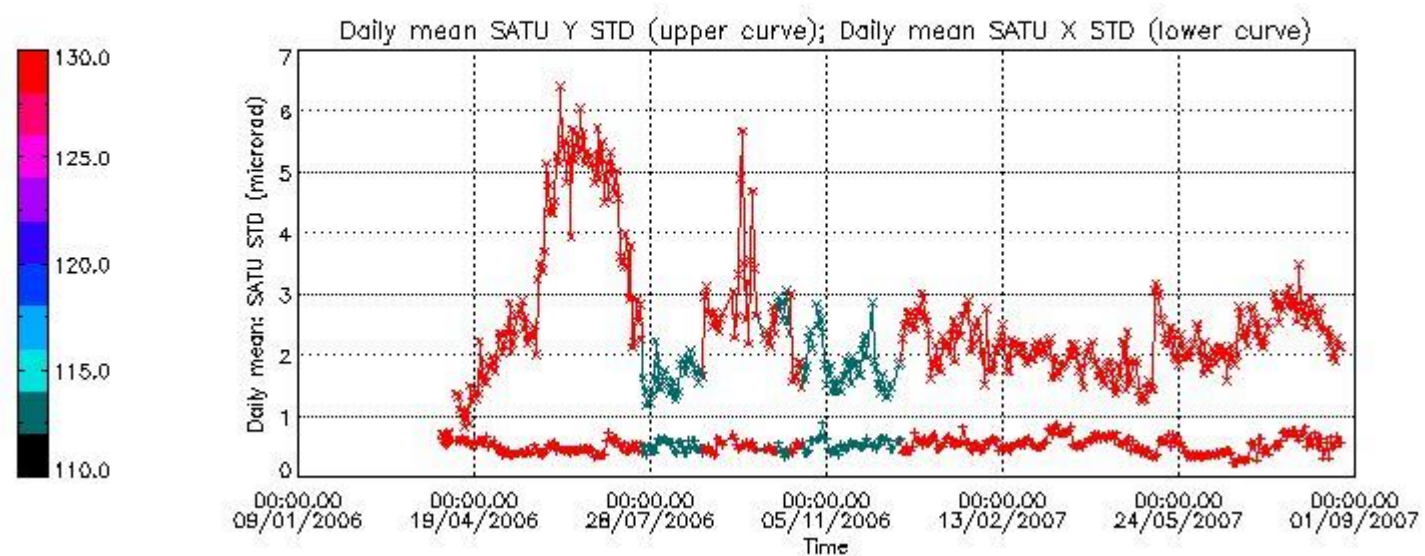

Number of data:	13250.	13250.	19800.	19800.

7.2.2 Trend of daily SATU NEA St. deviation since 1st April 2006 (dark limb)

The long term trend of the SATU 'X' and 'Y' standard deviations should be constant during the whole mission.

The colorbar represents the start tangent altitude (km) of the occultations.

Upper curve: STD of SATU Y axis

Lower curve: STD of SATU X axis

8. Auxiliary Data Files used for the production reported in section 2.4

The number reported in the third column indicates since which file (see list in section 2.4) the corresponding auxiliary file has been used. The fourth column is the date of those product files.

Type	Auxiliary Filename	Used since product	Used since product date
INST_PHYS_CHARACTERISTICS	GOM_INS_AXNIEC20050627_150713_20030716_120000_20100101_000000	1	24-AUG-2007 00:03:28
CALIBRATION_DATABASE	GOM_CAL_AXVIEC20070822_085350_20070820_000000_20100101_000000	1	24-AUG-2007 00:03:28
LEVEL-1B_PROC_CONFIG	GOM_PR1_AXNIEC20050627_151042_20020301_000000_20100101_000000	1	24-AUG-2007 00:03:28
STAR_CATALOGUE	GOM_CAT_AXVIEC20020121_161009_20020101_000000_20200101_000000	1	24-AUG-2007 00:03:28
STELLAR_SPECTRA_DATABANK	GOM_STS_AXNIEC20040308_103538_20020101_160000_20100101_000000	1	24-AUG-2007 00:03:28
ECMWF_FILE	AUX_ECF_AXNECM20070823_061112_20070823_210000_20070824_090000	1	24-AUG-2007 00:03:28
ECMWF_FILE	AUX_ECF_AXNECM20070823_181110_20070824_030000_20070824_150000	46	24-AUG-2007 04:21:05
OPTIONAL_ECMWF_FILE	MISSING	1	24-AUG-2007 00:03:28
ORBIT_DATA_FILE	DOR_NAV_OPNPDE20070823_214905_000057382061_00043_28654_4029.N1	1	24-AUG-2007 00:03:28
ORBIT_DATA_FILE	DOR_NAV_OPNPDE20070823_233002_000057382061_00044_28655_4030.N1	12	24-AUG-2007 01:14:28
ORBIT_DATA_FILE	DOR_NAV_OPNPDE20070824_011059_000041442061_00045_28656_4031.N1	28	24-AUG-2007 02:40:28
ORBIT_DATA_FILE	DOR_NAV_OPNPDE20070824_022522_000057382061_00046_28657_4032.N1	46	24-AUG-2007 04:21:05