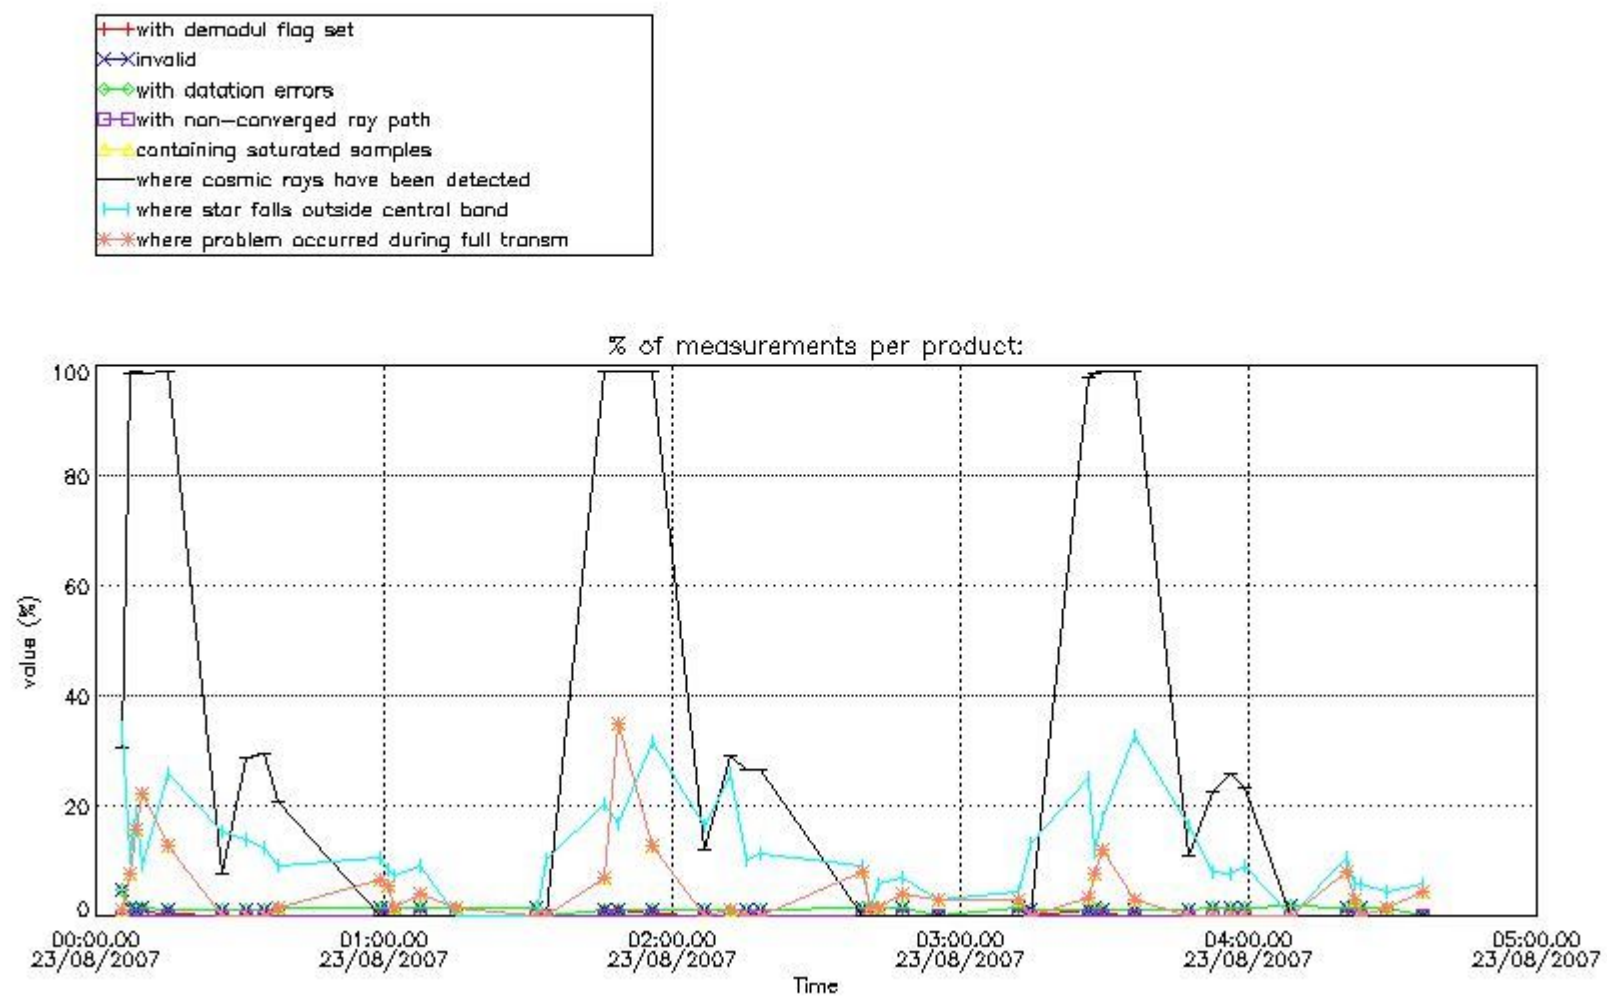

At least one measurement with demodulation flag set:	29.5455 %
Reference spectrum computed from DB:	0.00000 %
Reference spectrum with small number of measurements:	0.00000 %
SATU data not used:	0.00000 %

5.2 Plot quality information per product (time dependant)

5.3 Plot quality information per product (world map)