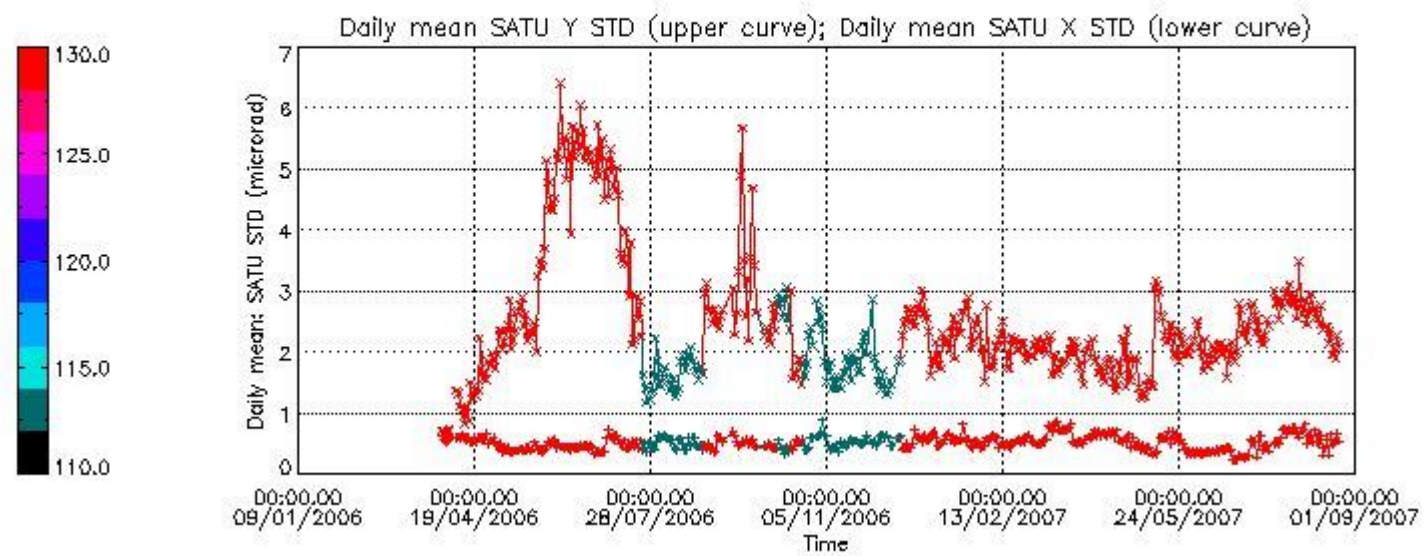

Number of data:	13550.	13550.	16450.	16450.

7.2.2 Trend of daily SATU NEA St. deviation since 1st April 2006 (dark limb)

The long term trend of the SATU 'X' and 'Y' standard deviations should be constant during the whole mission.

The colorbar represents the start tangent altitude (km) of the occultations.

Upper curve: STD of SATU Y axis

Lower curve: STD of SATU X axis

8. Auxiliary Data Files used for the production reported in section 2.4

The number reported in the third column indicates since which file (see list in section 2.4) the corresponding auxiliary file has been used. The fourth column is the date of those product files.

Type	Auxiliary Filename	Used since product	Used since product date
INST_PHYS_CHARACTERISTICS	GOM_INS_AXNIEC20050627_150713_20030716_120000_20100101_000000	1	23-AUG-2007 00:05:22
CALIBRATION_DATABASE	GOM_CAL_AXVIEC20070822_085350_20070820_000000_20100101_000000	1	23-AUG-2007 00:05:22
LEVEL-1B_PROC_CONFIG	GOM_PR1_AXNIEC20050627_151042_20020301_000000_20100101_000000	1	23-AUG-2007 00:05:22
STAR_CATALOGUE	GOM_CAT_AXVIEC20020121_161009_20020101_000000_20200101_000000	1	23-AUG-2007 00:05:22
STELLAR_SPECTRA_DATABANK	GOM_STS_AXNIEC20040308_103538_20020101_160000_20100101_000000	1	23-AUG-2007 00:05:22
ECMWF_FILE	AUX_ECF_AXNECM20070822_061111_20070822_210000_20070823_090000	1	23-AUG-2007 00:05:22
ECMWF_FILE	AUX_ECF_AXNECM20070822_181110_20070823_030000_20070823_150000	29	23-AUG-2007 03:12:03
OPTIONAL_ECMWF_FILE	MISSING	1	23-AUG-2007 00:05:22
ORBIT_DATA_FILE	DOR_NAV_OPNPDE20070822_222106_000057382061_00029_28640_4023.N1	1	23-AUG-2007 00:05:22
ORBIT_DATA_FILE	DOR_NAV_OPNPDE20070823_000203_000057382061_00030_28641_4024.N1	17	23-AUG-2007 01:45:58
ORBIT_DATA_FILE	DOR_NAV_OPNPDE20070823_014300_000041442061_00031_28642_4025.N1	29	23-AUG-2007 03:12:03