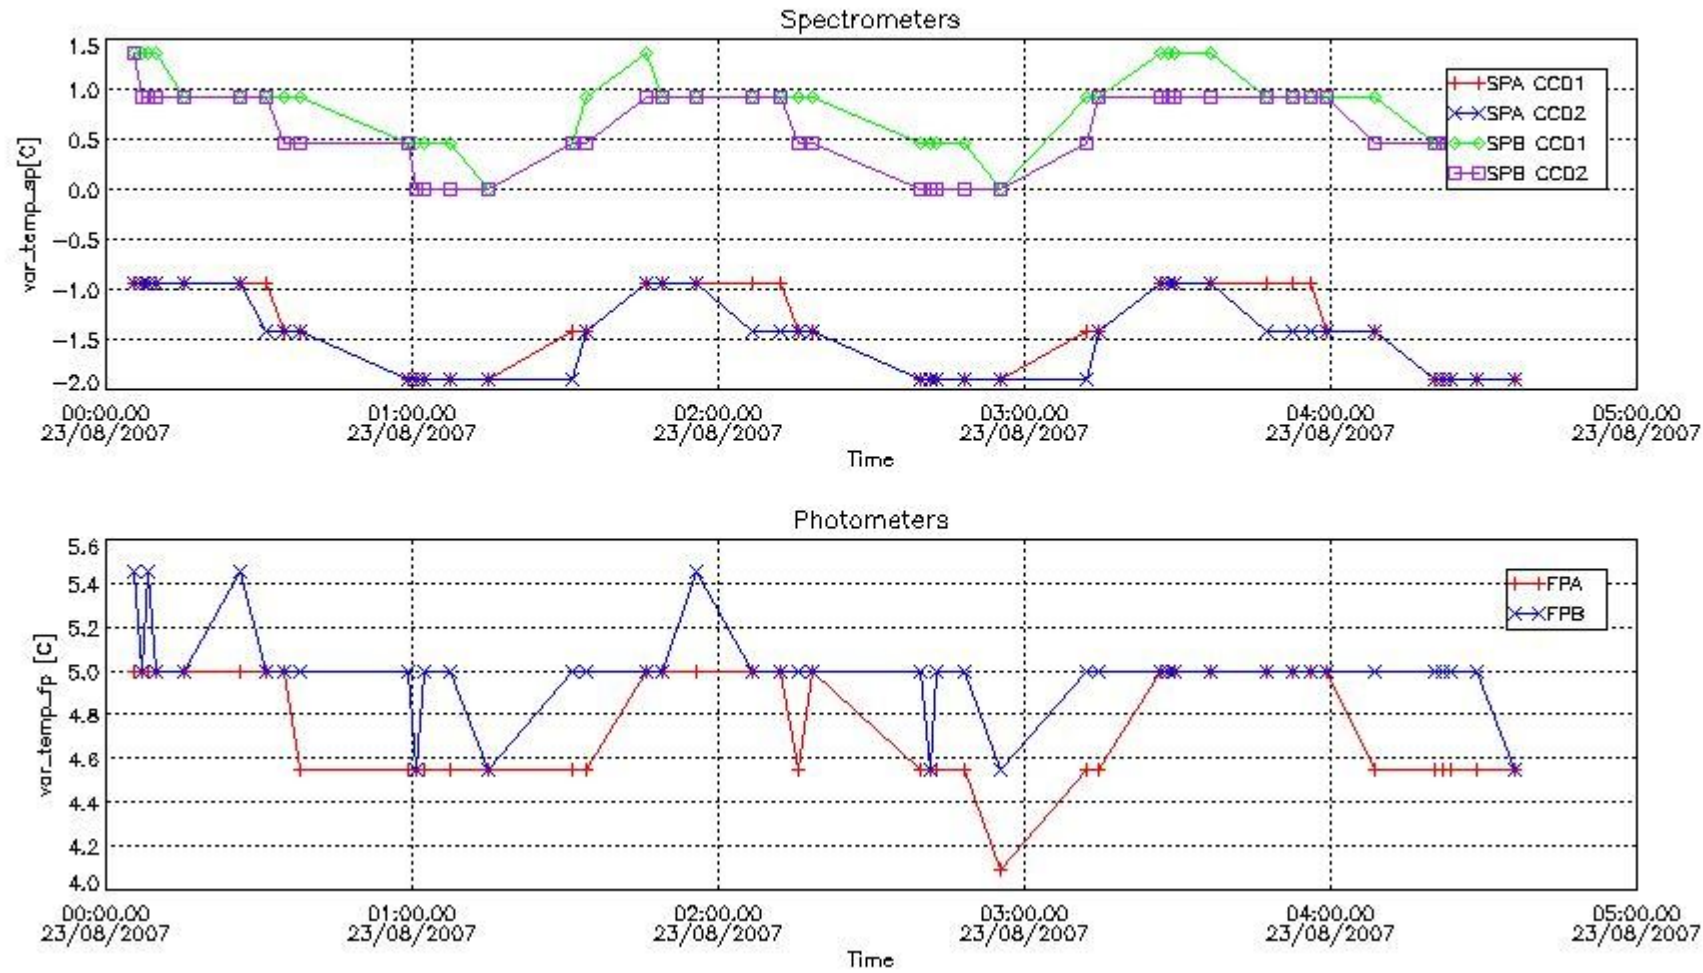

4. Overview of dark signal processing per product

The Dark Charge (DC) is a temperature-dependant signal added to the useful measurements and it is therefore subtracted from them during the processing. There are two phenomena that produce a continuous increase of the DC: the "hot pixels" (a pixel is "hot" when its DC exceeds by a significant amount its value measured on ground at the same temperature) and the "Random Telegraphic Signal" (abrupt change positive or negative of the CCD pixel signal, random in time, affecting only the DC part of the signal and not the photon generated signal).

In this section a list of products that did not use the Dark Sky Area (DSA) observation for the DC computation is given. It is also provided the mean DC plot per product for dark limb products with no error flag set.

4.1 All products used the DSA observation for the DC computation

4.2 Plot of mean dark charges per product: only products in DARK limb conditions without errors are used