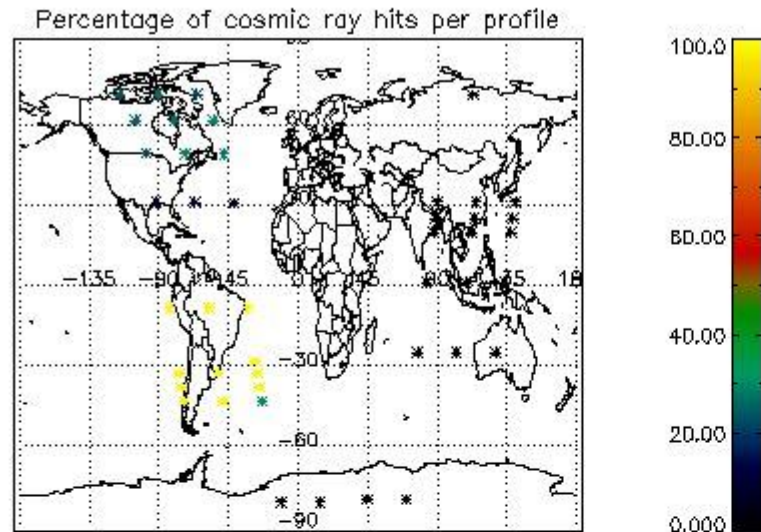

6. Statistics and plot of tangent altitude of the last measurement (DARK & BRIGHT products without errors)

6.1 Statistics on tangent altitude lost:

Statistics	DARK	BRIGHT	TWILIGHT
Mean:	11.955	22.449	NaN
St. deviation:	4.5044	5.3099	NaN
Maximum:	19.476	41.436	NaN
Minimum:	4.5173	15.103	NaN
Number of data:	15.000	20.000	NaN

6.2 Plot for DARK limb products