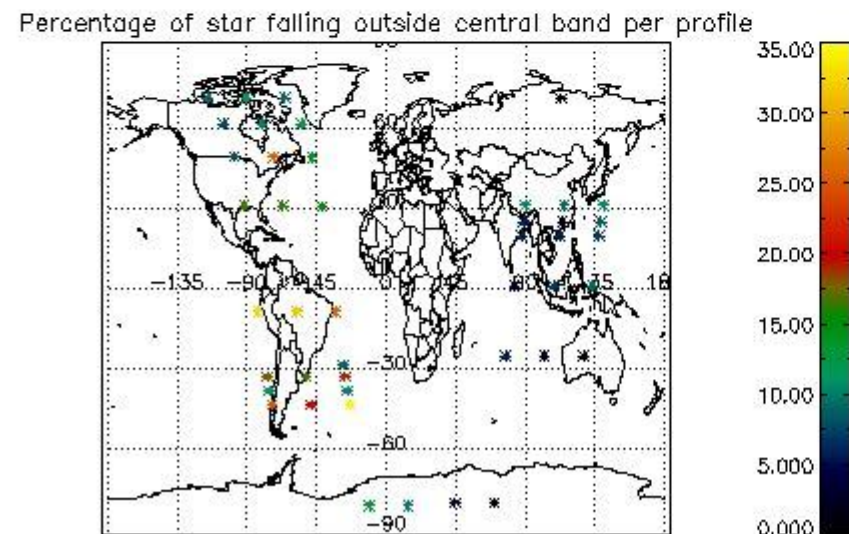

6. Statistics and plot of tangent altitude of the last measurement (DARK & BRIGHT products without errors)

6.1 Statistics on tangent altitude lost:

Statistics	DARK	BRIGHT	TWILIGHT
Mean:	11.955	22.449	NaN
St. deviation:	4.5044	5.3099	NaN
Maximum:	19.476	41.436	NaN
Minimum:	4.5173	15.103	NaN
Number of data:	15.000	20.000	NaN

6.2 Plot for DARK limb products