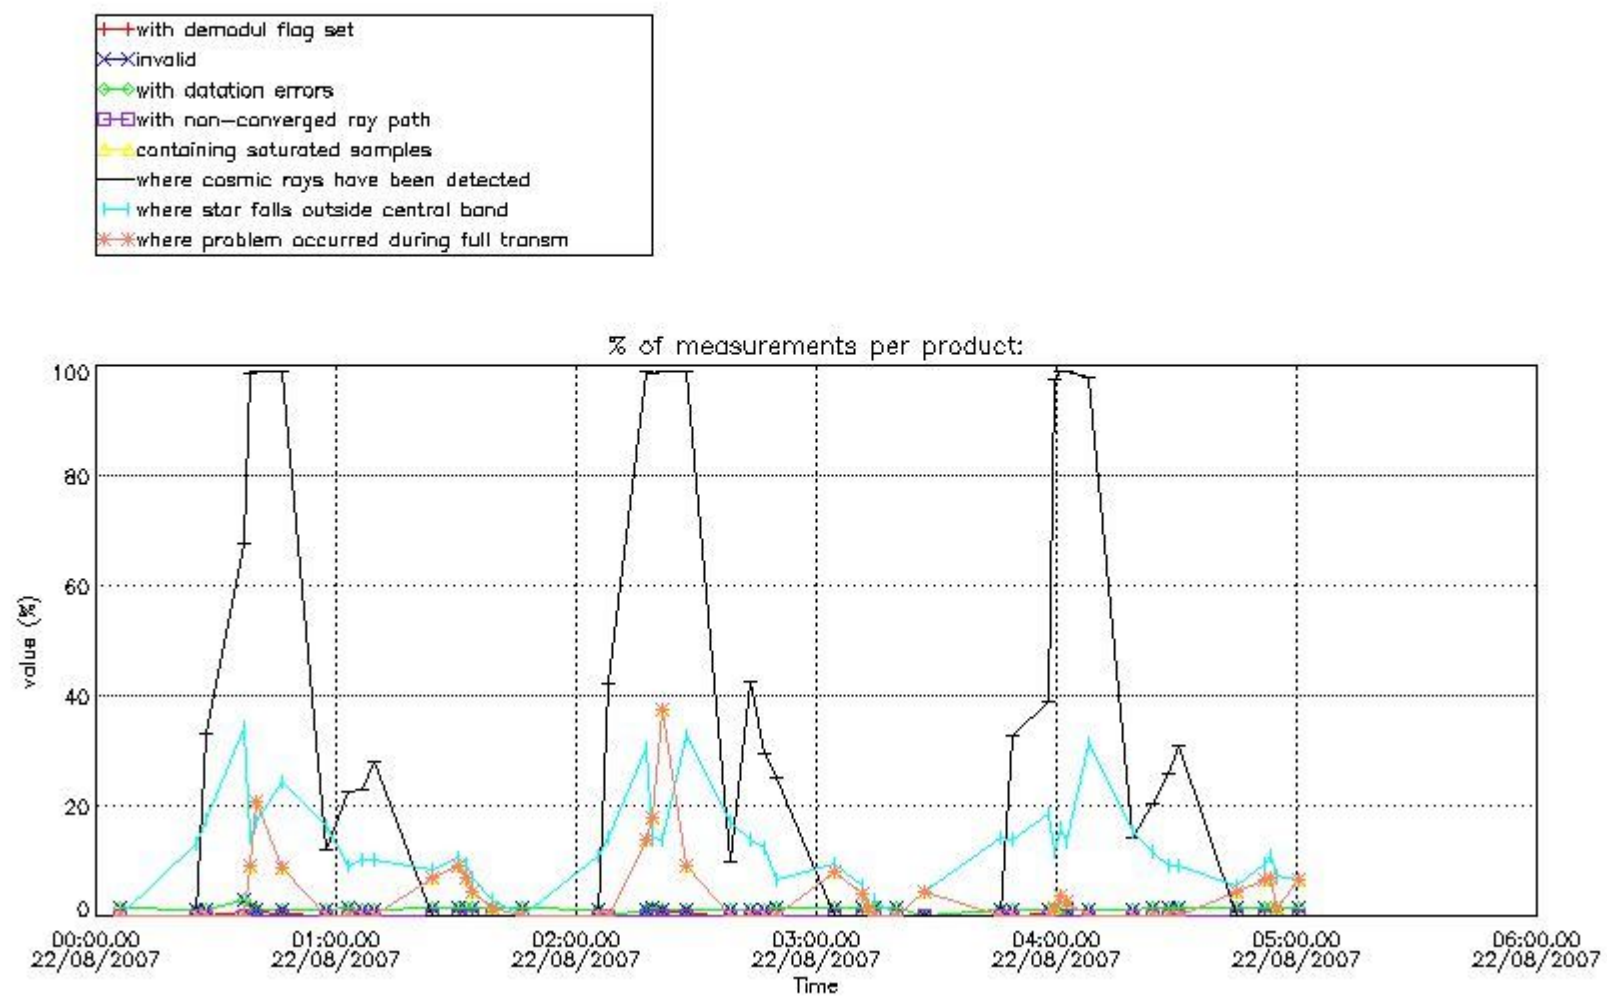

At least one measurement with demodulation flag set:	30.6122 %
Reference spectrum computed from DB:	0.00000 %
Reference spectrum with small number of measurements:	0.00000 %
SATU data not used:	0.00000 %

5.2 Plot quality information per product (time dependant)

5.3 Plot quality information per product (world map)