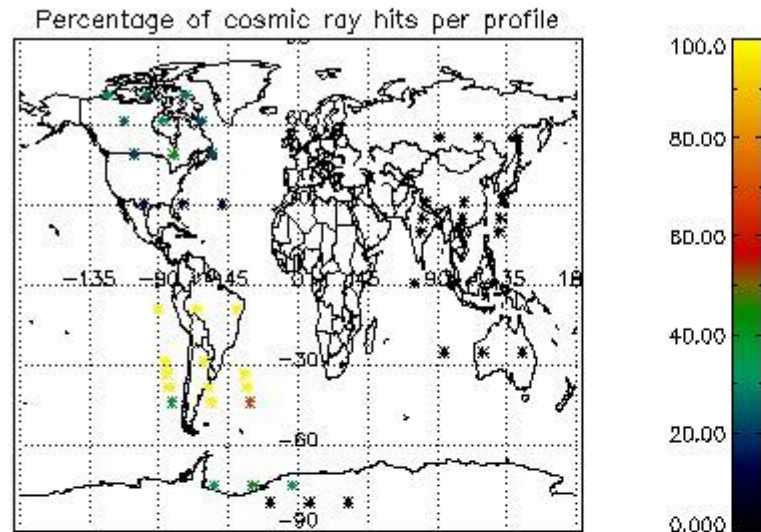

6. Statistics and plot of tangent altitude of the last measurement (DARK & BRIGHT products without errors)

6.1 Statistics on tangent altitude lost:

Statistics	DARK	BRIGHT	TWILIGHT
Mean:	12.077	21.030	NaN
St. deviation:	4.3045	3.9885	NaN
Maximum:	16.631	28.195	NaN
Minimum:	4.4420	14.454	NaN
Number of data:	16.000	21.000	NaN

6.2 Plot for DARK limb products