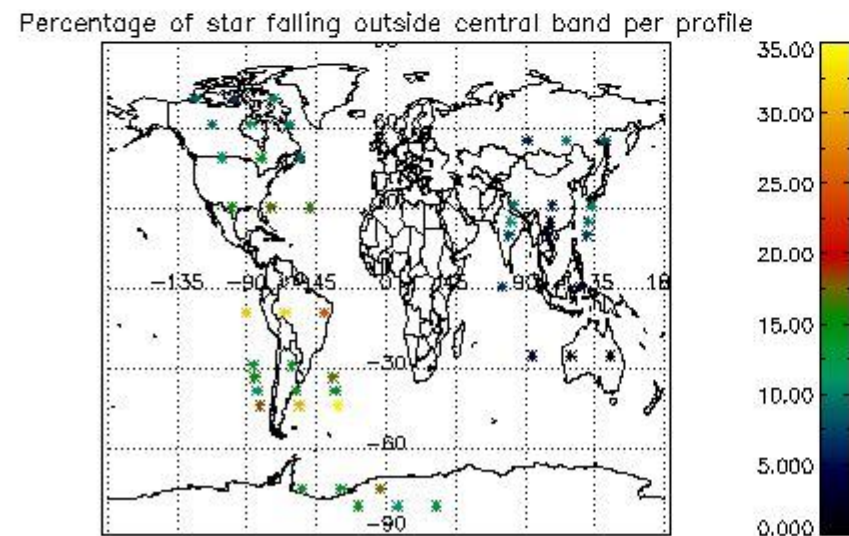

6. Statistics and plot of tangent altitude of the last measurement (DARK & BRIGHT products without errors)

6.1 Statistics on tangent altitude lost:

Statistics	DARK	BRIGHT	TWILIGHT
Mean:	12.077	21.030	NaN
St. deviation:	4.3045	3.9885	NaN
Maximum:	16.631	28.195	NaN
Minimum:	4.4420	14.454	NaN
Number of data:	16.000	21.000	NaN

6.2 Plot for DARK limb products