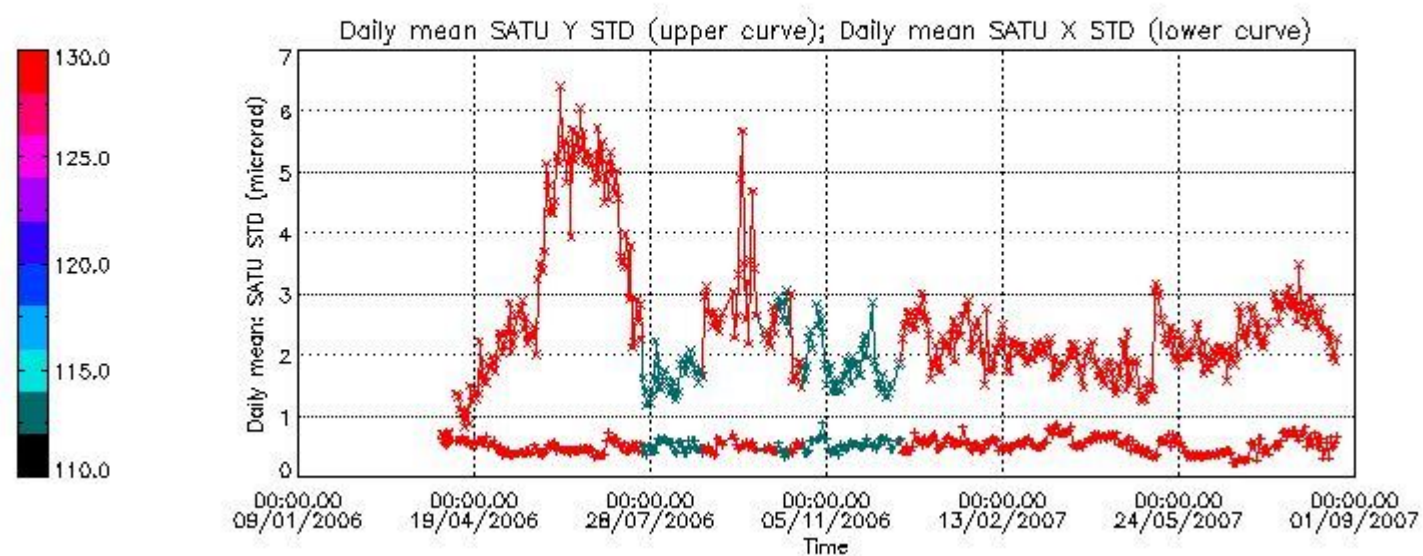

Number of data:	14300.	14300.	17300.	17300.

7.2.2 Trend of daily SATU NEA St. deviation since 1st April 2006 (dark limb)

The long term trend of the SATU 'X' and 'Y' standard deviations should be constant during the whole mission.

The colorbar represents the start tangent altitude (km) of the occultations.

Upper curve: STD of SATU Y axis

Lower curve: STD of SATU X axis

8. Auxiliary Data Files used for the production reported in section 2.4

The number reported in the third column indicates since which file (see list in section 2.4) the corresponding auxiliary file has been used. The fourth column is the date of those product files.

Type	Auxiliary Filename	Used since product	Used since product date
INST_PHYS_CHARACTERISTICS	GOM_INS_AXNIEC20050627_150713_20030716_120000_20100101_000000	1	22-AUG-2007 00:05:53
CALIBRATION_DATABASE	GOM_CAL_AXVIEC20070814_104912_20070813_000000_20100101_000000	1	22-AUG-2007 00:05:53
LEVEL-1B_PROC_CONFIG	GOM_PR1_AXNIEC20050627_151042_20020301_000000_20100101_000000	1	22-AUG-2007 00:05:53
STAR_CATALOGUE	GOM_CAT_AXVIEC20020121_161009_20020101_000000_20200101_000000	1	22-AUG-2007 00:05:53
STELLAR_SPECTRA_DATABANK	GOM_STS_AXNIEC20040308_103538_20020101_160000_20100101_000000	1	22-AUG-2007 00:05:53
ECMWF_FILE	AUX_ECF_AXNECM20070821_061113_20070821_210000_20070822_090000	1	22-AUG-2007 00:05:53
ECMWF_FILE	AUX_ECF_AXNECM20070821_181111_20070822_030000_20070822_150000	34	22-AUG-2007 03:46:07
OPTIONAL_ECMWF_FILE	MISSING	1	22-AUG-2007 00:05:53
ORBIT_DATA_FILE	DOR_NAV_OPNPDE20070821_211209_000057382061_00014_28625_4016.N1	1	22-AUG-2007 00:05:53
ORBIT_DATA_FILE	DOR_NAV_OPNPDE20070821_225306_000057382061_00015_28626_4017.N1	4	22-AUG-2007 00:36:53
ORBIT_DATA_FILE	DOR_NAV_OPNPDE20070822_003403_000054192061_00016_28627_4018.N1	20	22-AUG-2007 02:17:30
ORBIT_DATA_FILE	DOR_NAV_OPNPDE20070822_020942_000044632061_00017_28628_4019.N1	34	22-AUG-2007 03:46:07