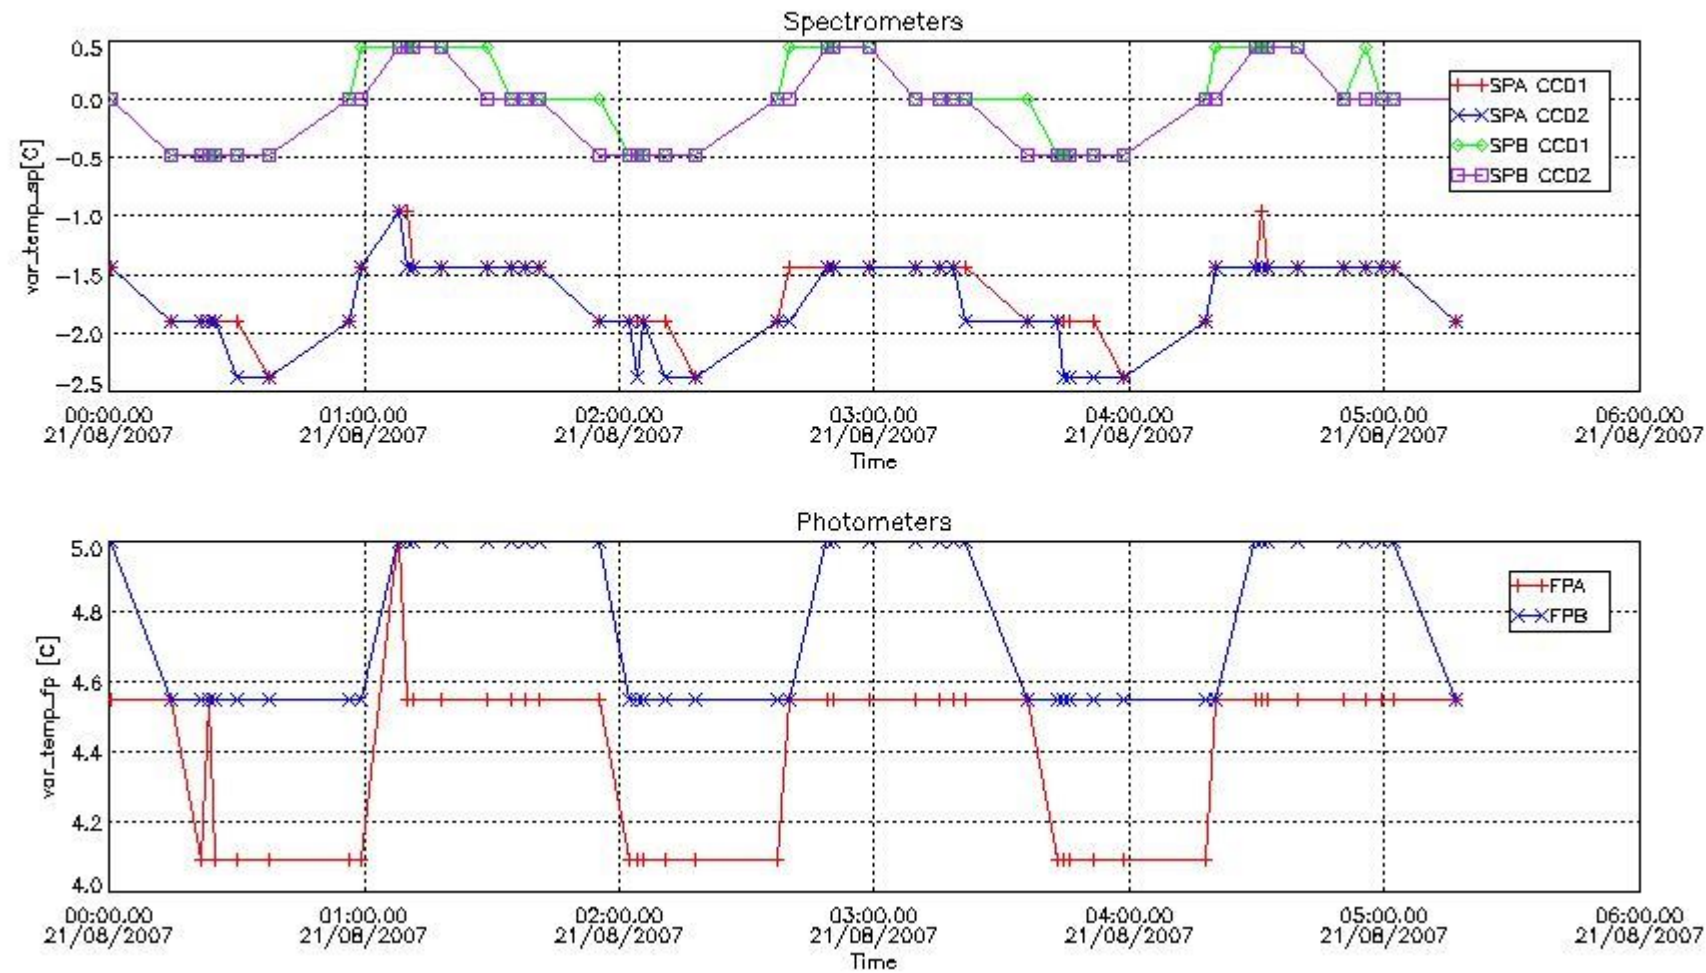

4. Overview of dark signal processing per product

The Dark Charge (DC) is a temperature-dependant signal added to the useful measurements and it is therefore subtracted from them during the processing. There are two phenomena that produce a continuous increase of the DC: the "hot pixels" (a pixel is "hot" when its DC exceeds by a significant amount its value measured on ground at the same temperature) and the "Random Telegraphic Signal" (abrupt change positive or negative of the CCD pixel signal, random in time, affecting only the DC part of the signal and not the photon generated signal).

In this section a list of products that did not use the Dark Sky Area (DSA) observation for the DC computation is given. It is also provided the mean DC plot per product for dark limb products with no error flag set.

4.1 All products used the DSA observation for the DC computation

4.2 Plot of mean dark charges per product: only products in DARK limb conditions without errors are used