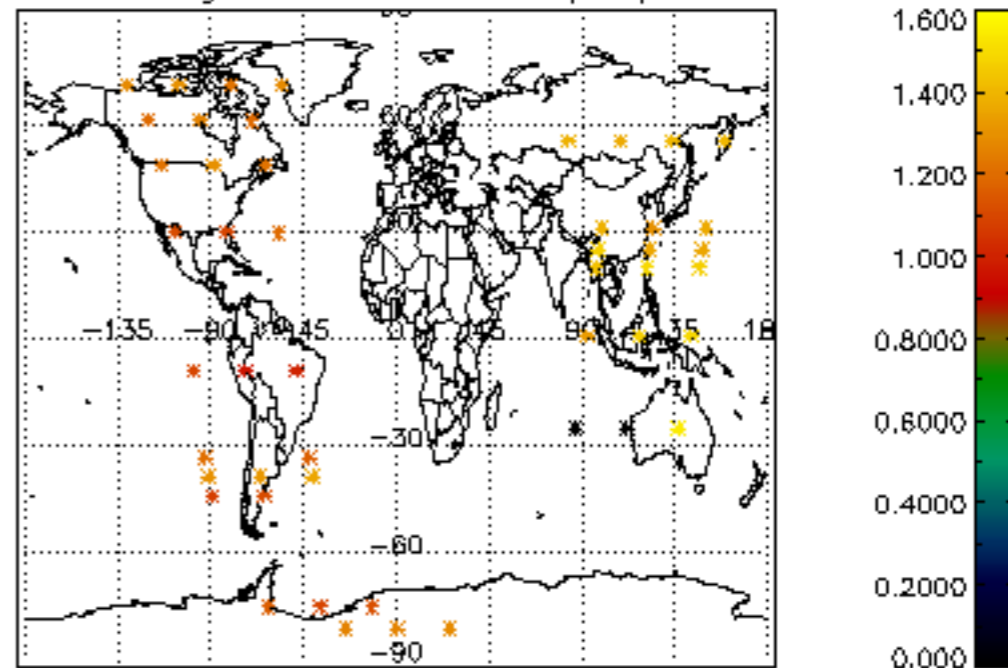

Percentage of datation errors per profile