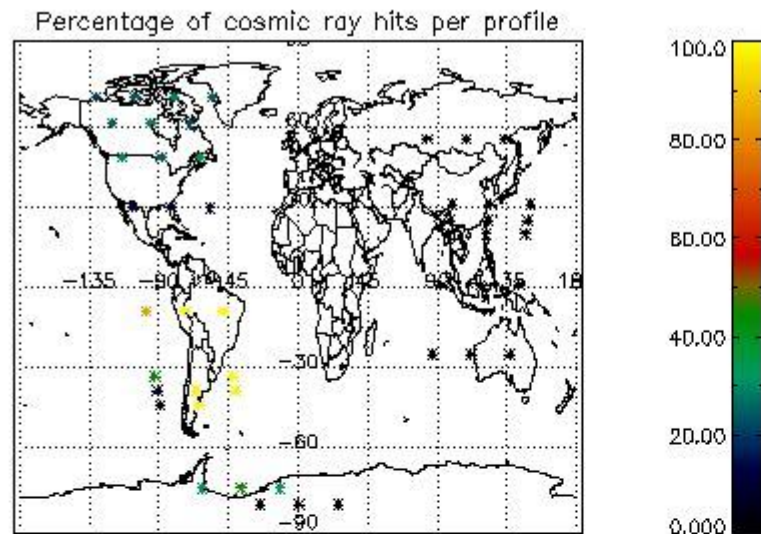

6. Statistics and plot of tangent altitude of the last measurement (DARK & BRIGHT products without errors)

6.1 Statistics on tangent altitude lost:

Statistics	DARK	BRIGHT	TWILIGHT
Mean:	12.732	21.993	NaN
St. deviation:	4.8974	3.6688	NaN
Maximum:	19.465	29.284	NaN
Minimum:	3.5286	17.597	NaN
Number of data:	13.000	22.000	NaN

6.2 Plot for DARK limb products