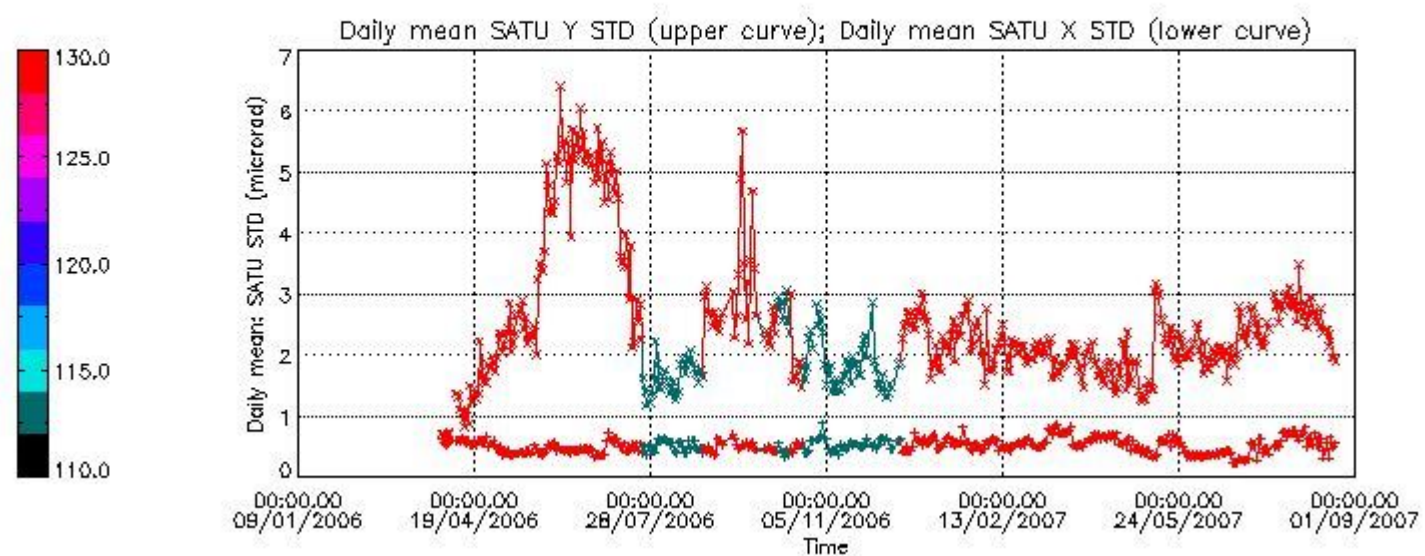

Number of data:	11600.	11600.	18200.	18200.

7.2.2 Trend of daily SATU NEA St. deviation since 1st April 2006 (dark limb)

The long term trend of the SATU 'X' and 'Y' standard deviations should be constant during the whole mission.

The colorbar represents the start tangent altitude (km) of the occultations.

Upper curve: STD of SATU Y axis

Lower curve: STD of SATU X axis

8. Auxiliary Data Files used for the production reported in section 2.4

The number reported in the third column indicates since which file (see list in section 2.4) the corresponding auxiliary file has been used. The fourth column is the date of those product files.

Type	Auxiliary Filename	Used since product	Used since product date
INST_PHYS_CHARACTERISTICS	GOM_INS_AXNIEC20050627_150713_20030716_120000_20100101_000000	1	21-AUG-2007 00:00:25
CALIBRATION_DATABASE	GOM_CAL_AXVIEC20070814_104912_20070813_000000_20100101_000000	1	21-AUG-2007 00:00:25
LEVEL-1B_PROC_CONFIG	GOM_PR1_AXNIEC20050627_151042_20020301_000000_20100101_000000	1	21-AUG-2007 00:00:25
STAR_CATALOGUE	GOM_CAT_AXVIEC20020121_161009_20020101_000000_20200101_000000	1	21-AUG-2007 00:00:25
STELLAR_SPECTRA_DATABANK	GOM_STS_AXNIEC20040308_103538_20020101_160000_20100101_000000	1	21-AUG-2007 00:00:25
ECMWF_FILE	AUX_ECF_AXNECM20070820_062111_20070820_210000_20070821_090000	1	21-AUG-2007 00:00:25
ECMWF_FILE	AUX_ECF_AXNECM20070820_181113_20070821_030000_20070821_150000	39	21-AUG-2007 04:17:42
OPTIONAL_ECMWF_FILE	MISSING	1	21-AUG-2007 00:00:25
ORBIT_DATA_FILE	DOR_NAV_OPNPDE20070820_221044_000041442061_00001_28612_4009.N1	1	21-AUG-2007 00:00:25
ORBIT_DATA_FILE	DOR_NAV_OPNPDE20070820_232507_000057382061_00001_28612_4010.N1	10	21-AUG-2007 01:08:25
ORBIT_DATA_FILE	DOR_NAV_OPNPDE20070821_010604_000038252061_00002_28613_4011.N1	24	21-AUG-2007 02:37:06
ORBIT_DATA_FILE	DOR_NAV_OPNPDE20070821_021509_000060572061_00003_28614_4012.N1	39	21-AUG-2007 04:17:42