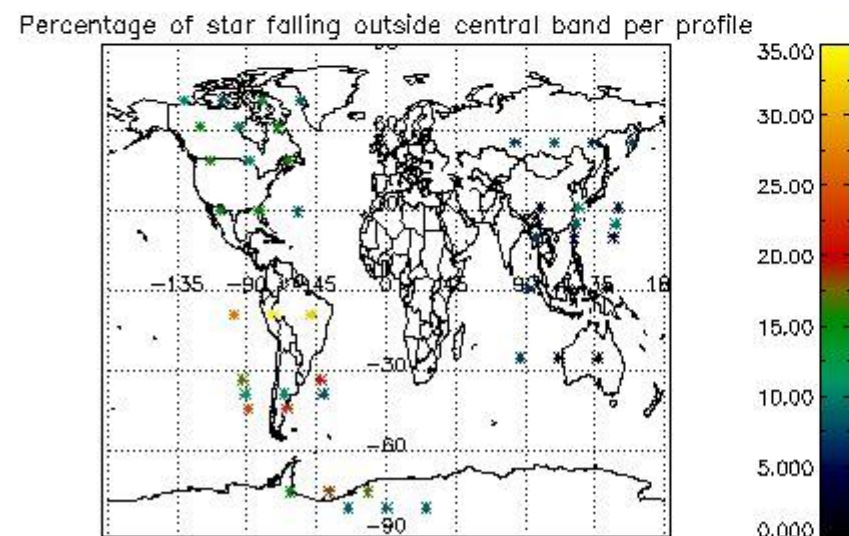

6. Statistics and plot of tangent altitude of the last measurement (DARK & BRIGHT products without errors)

6.1 Statistics on tangent altitude lost:

Statistics	DARK	BRIGHT	TWILIGHT
Mean:	12.732	21.993	NaN
St. deviation:	4.8974	3.6688	NaN
Maximum:	19.465	29.284	NaN
Minimum:	3.5286	17.597	NaN
Number of data:	13.000	22.000	NaN

6.2 Plot for DARK limb products