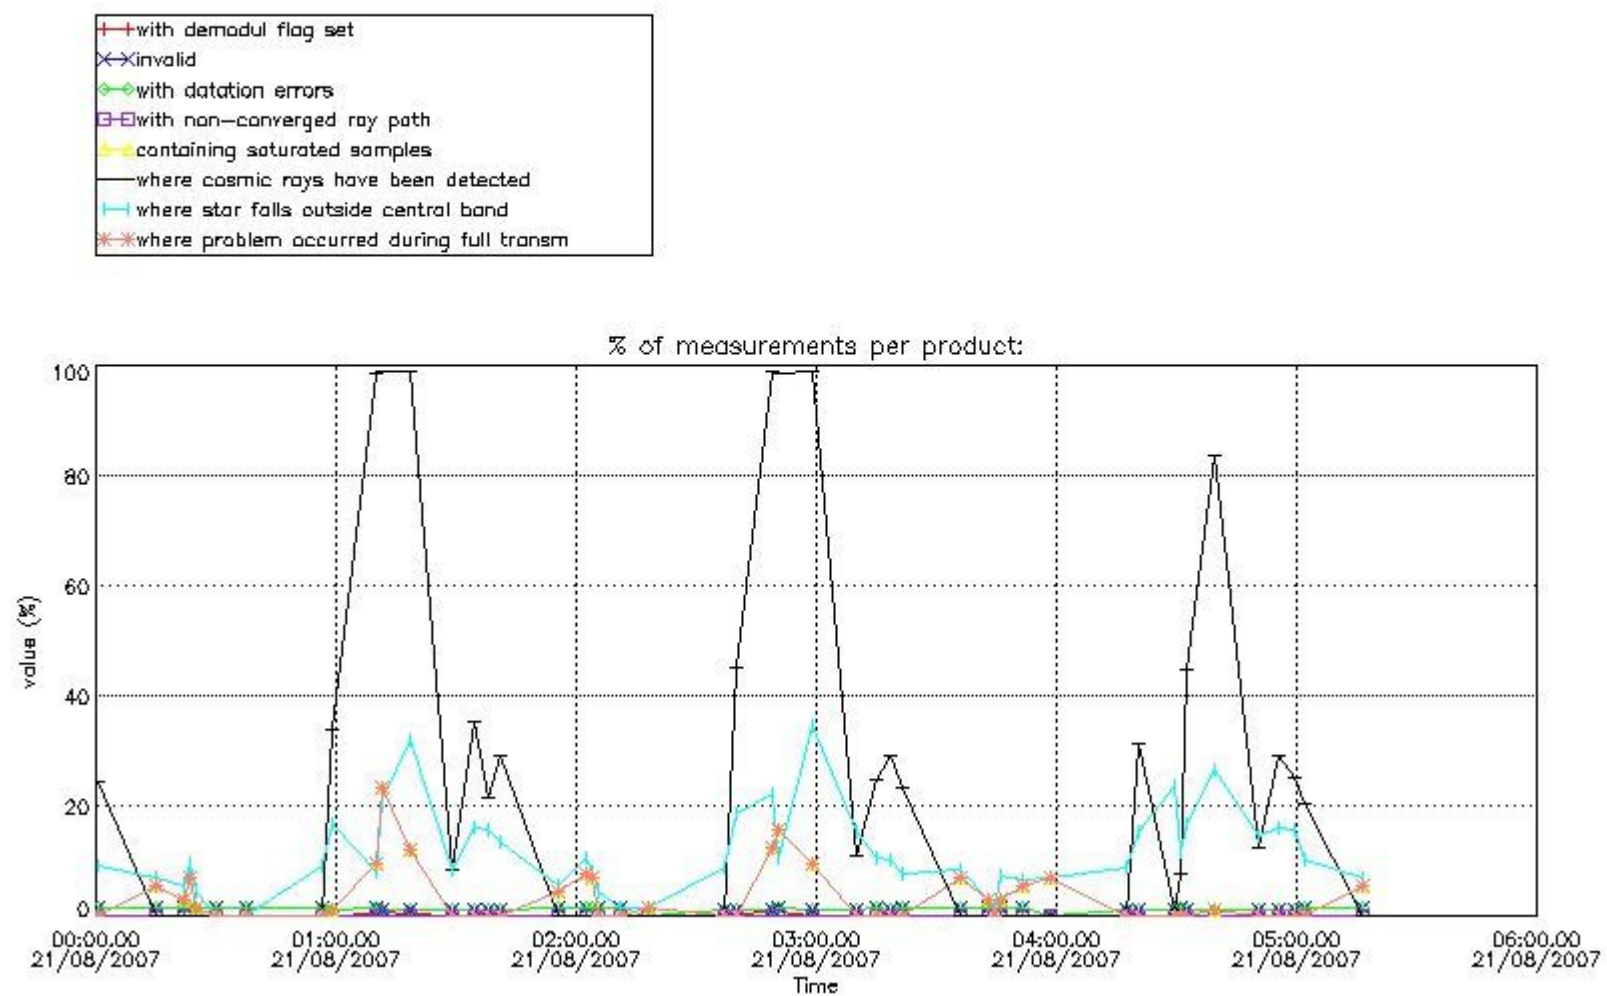

At least one measurement with demodulation flag set:	22.9167 %
Reference spectrum computed from DB:	0.00000 %
Reference spectrum with small number of measurements:	0.00000 %
SATU data not used:	0.00000 %

5.2 Plot quality information per product (time dependant)

5.3 Plot quality information per product (world map)