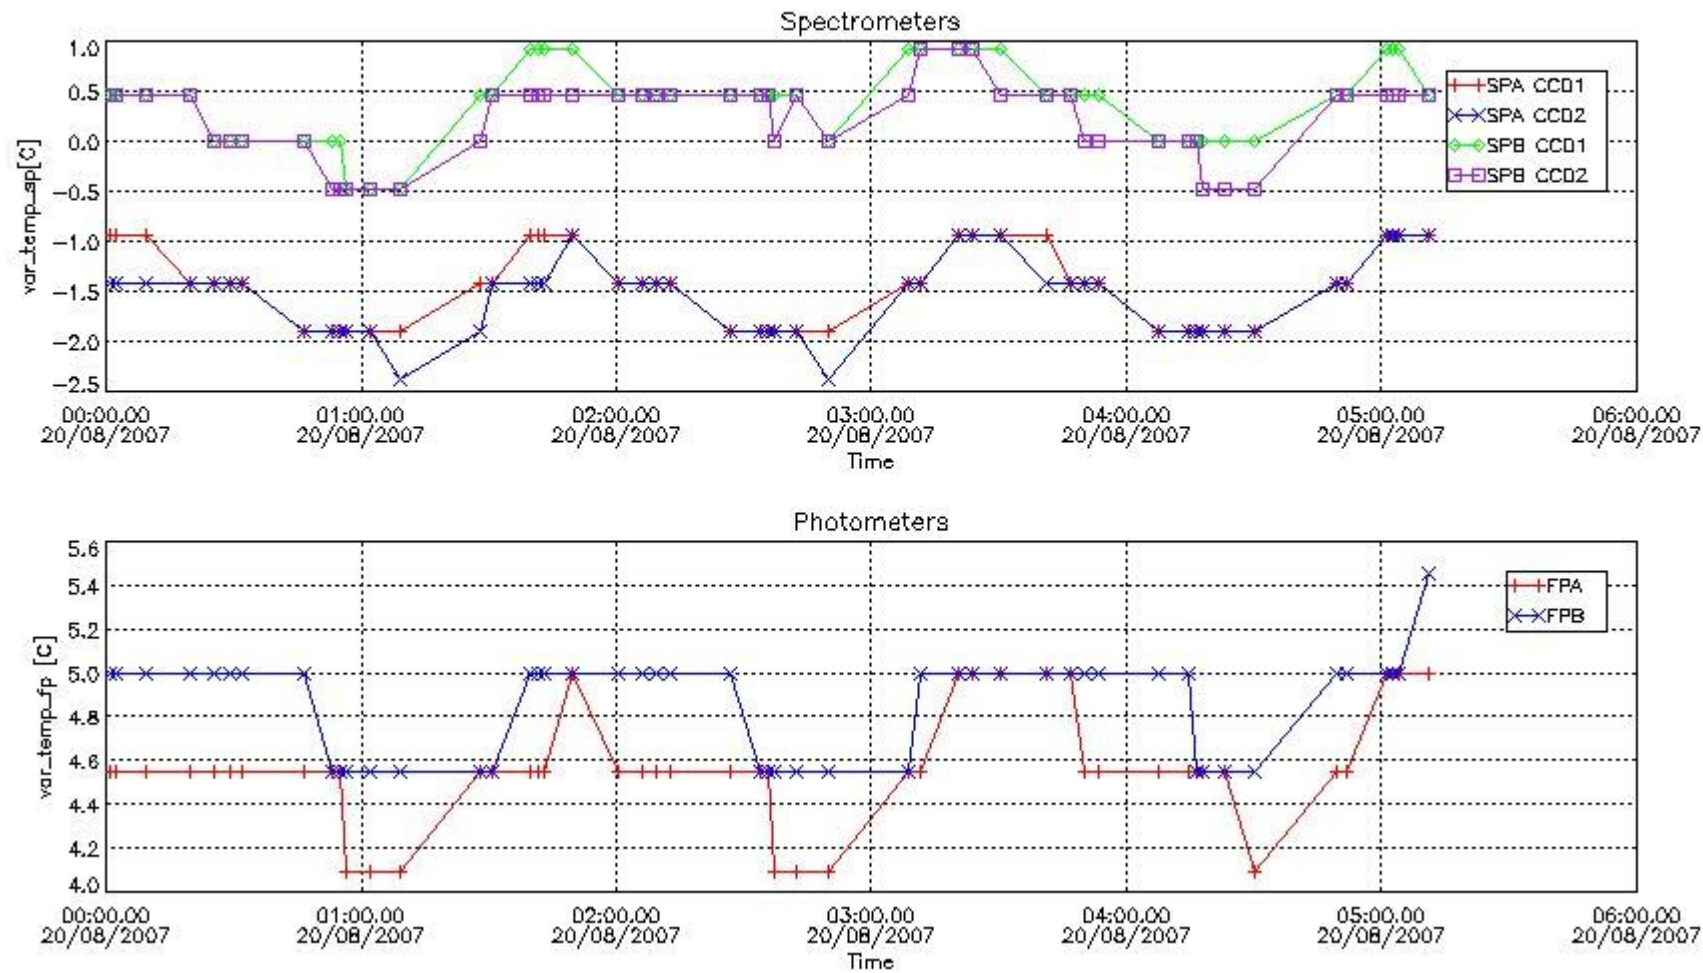

4. Overview of dark signal processing per product

The Dark Charge (DC) is a temperature-dependant signal added to the useful measurements and it is therefore subtracted from them during the processing. There are two phenomena that produce a continuous increase of the DC: the "hot pixels" (a pixel is "hot" when its DC exceeds by a significant amount its value measured on ground at the same temperature) and the "Random Telegraphic Signal" (abrupt change positive or negative of the CCD pixel signal, random in time, affecting only the DC part of the signal and not the photon generated signal).

In this section a list of products that did not use the Dark Sky Area (DSA) observation for the DC computation is given. It is also provided the mean DC plot per product for dark limb products with no error flag set.

4.1 All products used the DSA observation for the DC computation

4.2 Plot of mean dark charges per product: only products in DARK limb conditions without errors are used