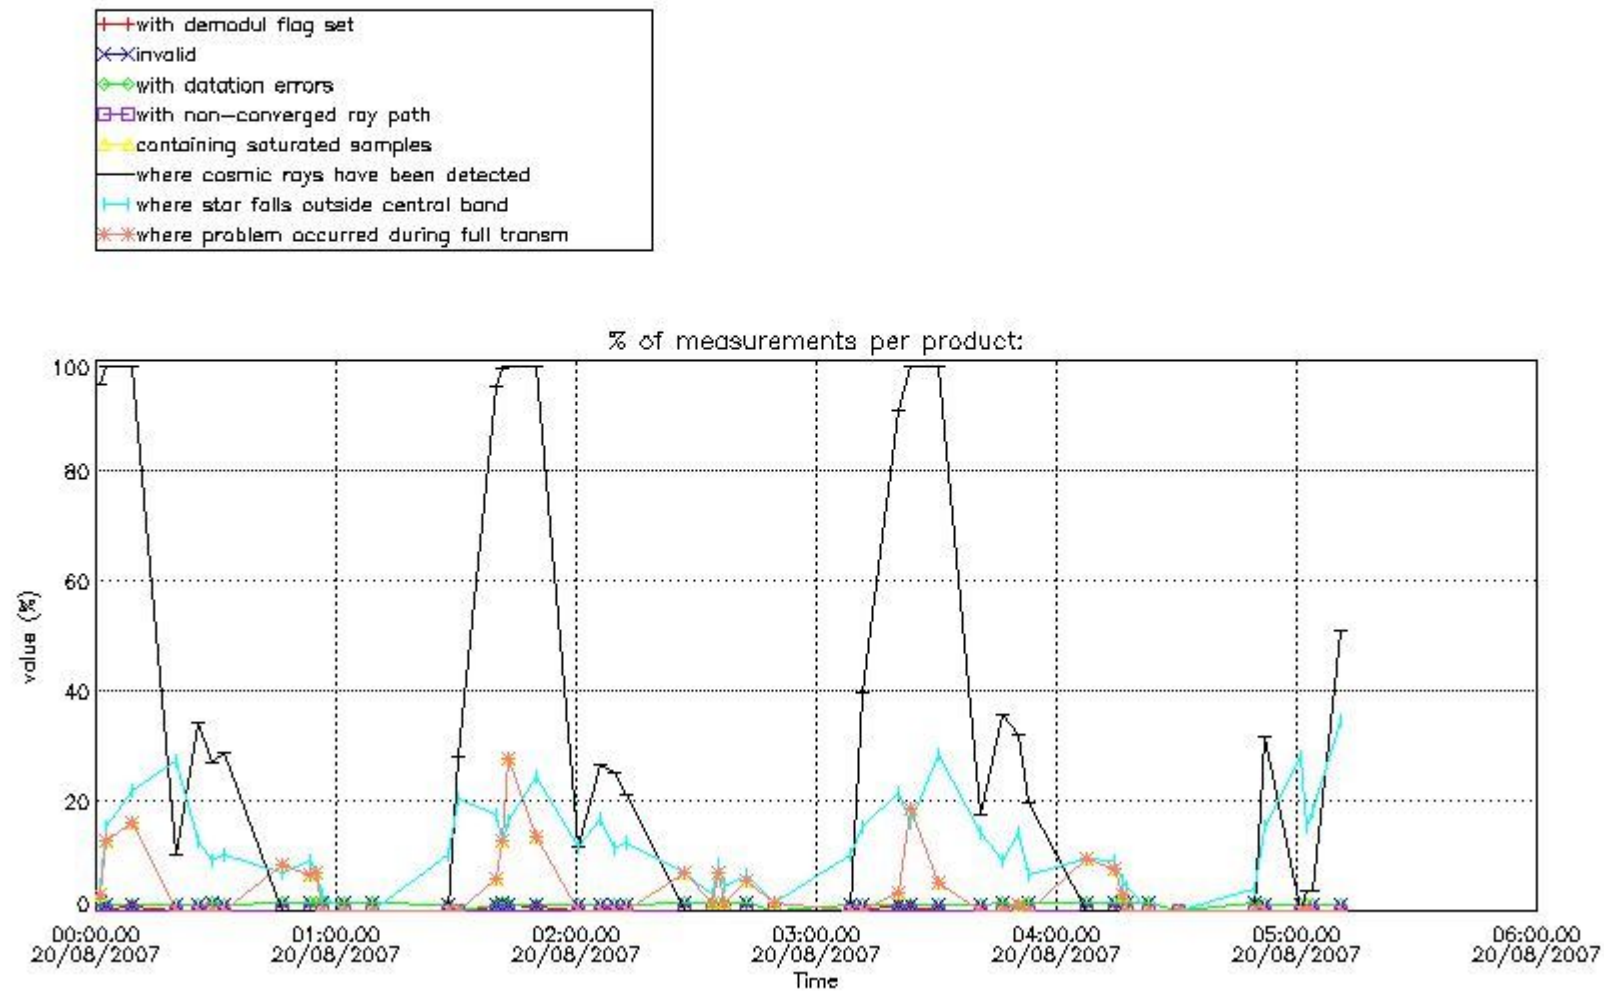

At least one measurement with demodulation flag set:	28.0000 %
Reference spectrum computed from DB:	0.00000 %
Reference spectrum with small number of measurements:	0.00000 %
SATU data not used:	0.00000 %

5.2 Plot quality information per product (time dependant)

5.3 Plot quality information per product (world map)