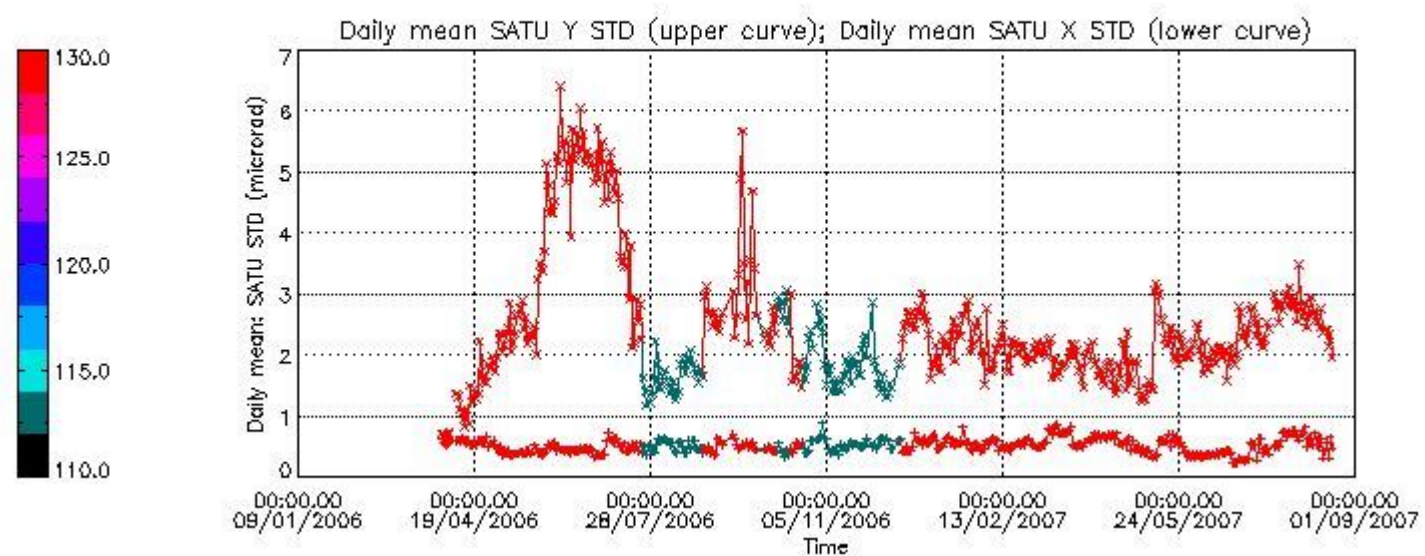

Number of data:	12600.	12600.	19000.	19000.

7.2.2 Trend of daily SATU NEA St. deviation since 1st April 2006 (dark limb)

The long term trend of the SATU 'X' and 'Y' standard deviations should be constant during the whole mission.

The colorbar represents the start tangent altitude (km) of the occultations.

Upper curve: STD of SATU Y axis
Lower curve: STD of SATU X axis

8. Auxiliary Data Files used for the production reported in section 2.4

The number reported in the third column indicates since which file (see list in section 2.4) the corresponding auxiliary file has been used. The fourth column is the date of those product files.

Type	Auxiliary Filename	Used since product	Used since product date
INST_PHYS_CHARACTERISTICS	GOM_INS_AXNIEC20050627_150713_20030716_120000_20100101_000000	1	19-AUG-2007 00:00:08
CALIBRATION_DATABASE	GOM_CAL_AXVIEC20070814_104912_20070813_000000_20100101_000000	1	19-AUG-2007 00:00:08
LEVEL-1B_PROC_CONFIG	GOM_PR1_AXNIEC20050627_151042_20020301_000000_20100101_000000	1	19-AUG-2007 00:00:08
STAR_CATALOGUE	GOM_CAT_AXVIEC20020121_161009_20020101_000000_20200101_000000	1	19-AUG-2007 00:00:08
STELLAR_SPECTRA_DATABANK	GOM_STS_AXNIEC20040308_103538_20020101_160000_20100101_000000	1	19-AUG-2007 00:00:08
ECMWF_FILE	AUX_ECF_AXNECM20070819_025116_20070818_210000_20070819_090000	1	19-AUG-2007 00:00:08
ECMWF_FILE	AUX_ECF_AXNECM20070819_025112_20070819_030000_20070819_150000	33	19-AUG-2007 03:40:14
OPTIONAL_ECMWF_FILE	MISSING	1	19-AUG-2007 00:00:08
ORBIT_DATA_FILE	DOR_NAV_OPNPDE20070818_210156_000060572060_00472_28582_3996.N1	1	19-AUG-2007 00:00:08
ORBIT_DATA_FILE	DOR_NAV_OPNPDE20070818_224812_000057382060_00473_28583_3997.N1	4	19-AUG-2007 00:30:52
ORBIT_DATA_FILE	DOR_NAV_OPNPDE20070819_020447_000041442060_00475_28585_3999.N1	19	19-AUG-2007 02:11:28
ORBIT_DATA_FILE	DOR_NAV_OPNPDE20070819_031910_000057382060_00476_28586_4000.N1	49	19-AUG-2007 05:20:51