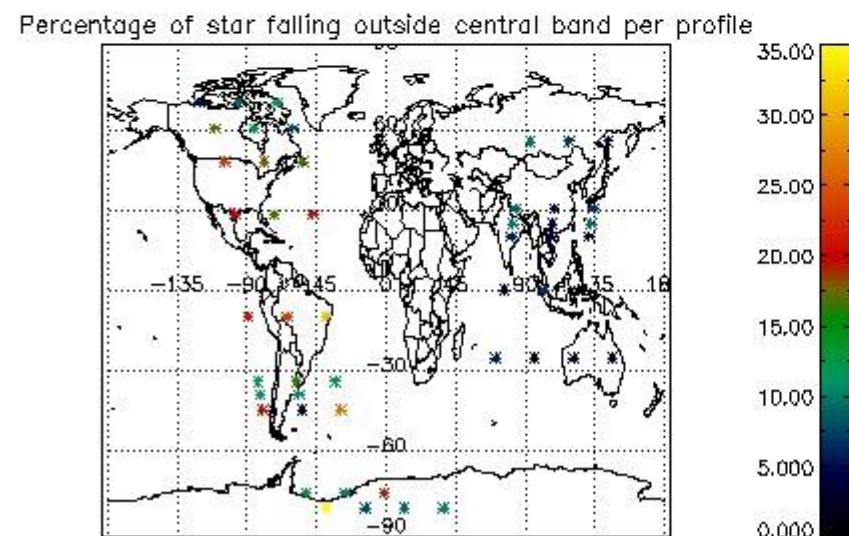

6. Statistics and plot of tangent altitude of the last measurement (DARK & BRIGHT products without errors)

6.1 Statistics on tangent altitude lost:

Statistics	DARK	BRIGHT	TWILIGHT
Mean:	13.472	20.998	NaN
St. deviation:	4.0260	4.8314	NaN
Maximum:	21.859	29.289	NaN
Minimum:	6.0175	4.3902	NaN
Number of data:	14.000	23.000	NaN

6.2 Plot for DARK limb products