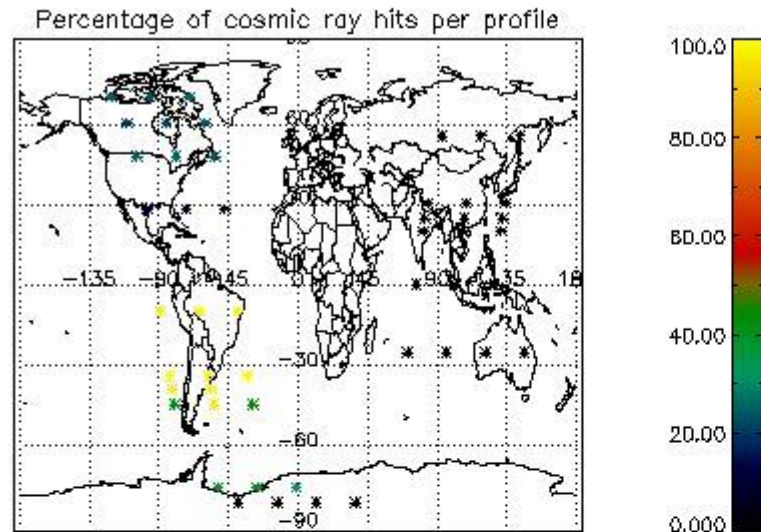

6. Statistics and plot of tangent altitude of the last measurement (DARK & BRIGHT products without errors)

6.1 Statistics on tangent altitude lost:

Statistics	DARK	BRIGHT	TWILIGHT
Mean:	13.472	20.998	NaN
St. deviation:	4.0260	4.8314	NaN
Maximum:	21.859	29.289	NaN
Minimum:	6.0175	4.3902	NaN
Number of data:	14.000	23.000	NaN

6.2 Plot for DARK limb products