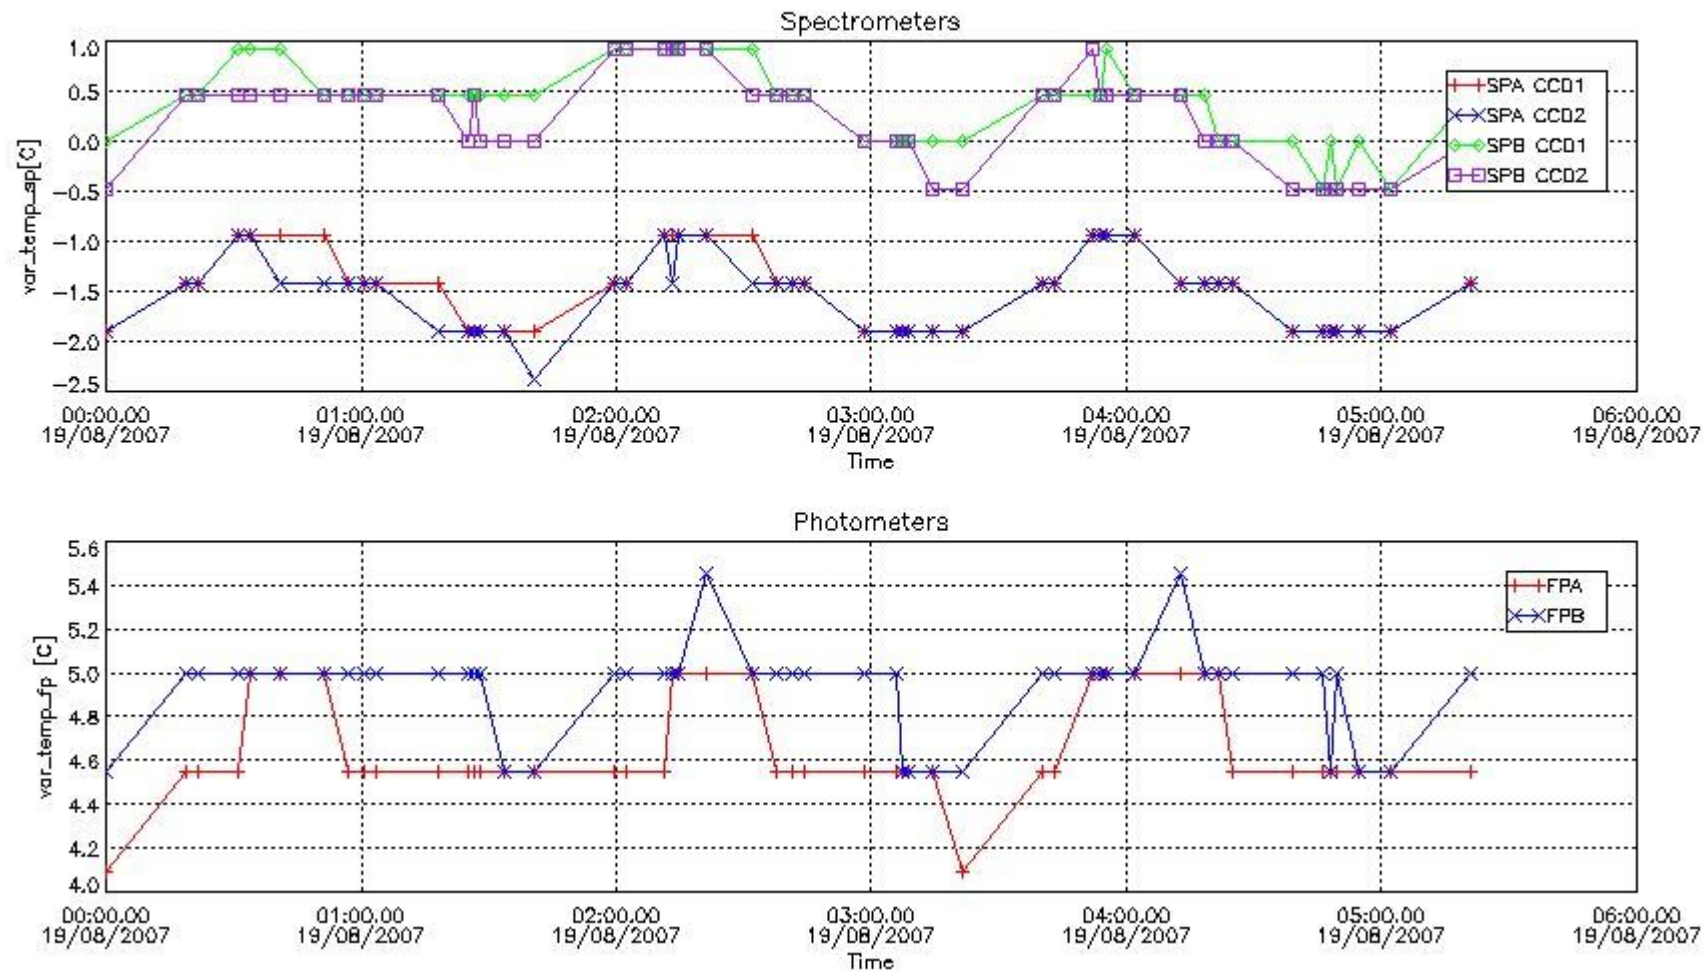

4. Overview of dark signal processing per product

The Dark Charge (DC) is a temperature-dependant signal added to the useful measurements and it is therefore subtracted from them during the processing. There are two phenomena that produce a continuous increase of the DC: the "hot pixels" (a pixel is "hot" when its DC exceeds by a significant amount its value measured on ground at the same temperature) and the "Random Telegraphic Signal" (abrupt change positive or negative of the CCD pixel signal, random in time, affecting only the DC part of the signal and not the photon generated signal).

In this section a list of products that did not use the Dark Sky Area (DSA) observation for the DC computation is given. It is also provided the mean DC plot per product for dark limb products with no error flag set.

4.1 All products used the DSA observation for the DC computation

4.2 Plot of mean dark charges per product: only products in DARK limb conditions without errors are used