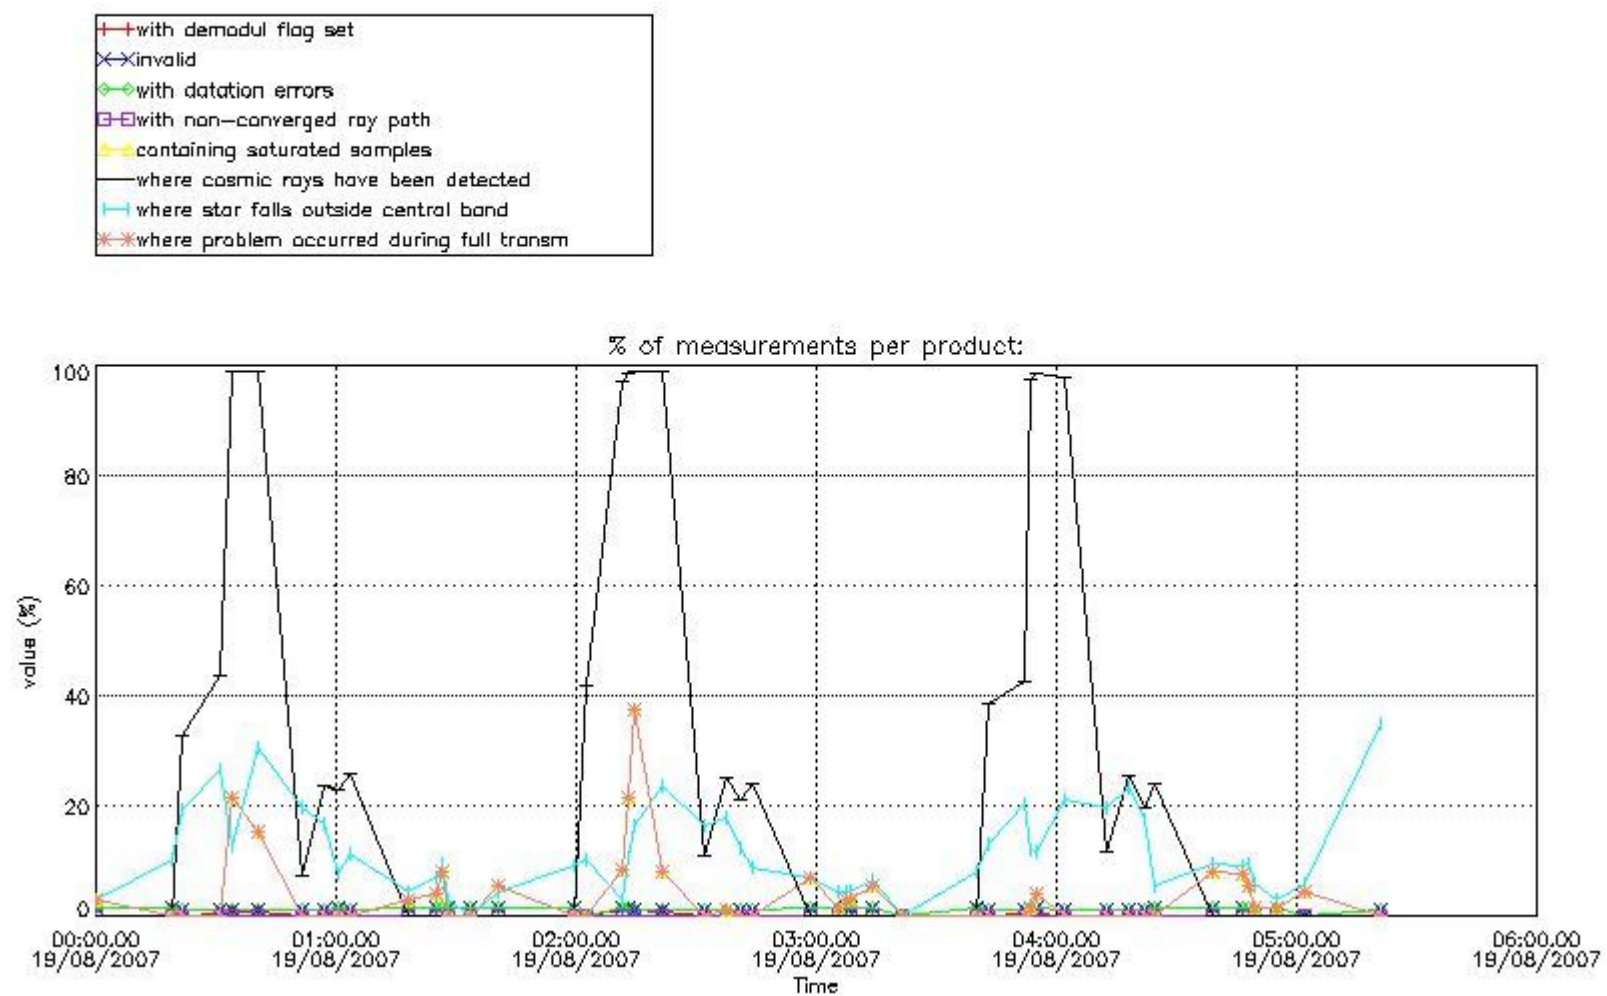

At least one measurement with demodulation flag set:	26.5306 %
Reference spectrum computed from DB:	0.00000 %
Reference spectrum with small number of measurements:	0.00000 %
SATU data not used:	0.00000 %

5.2 Plot quality information per product (time dependant)

5.3 Plot quality information per product (world map)