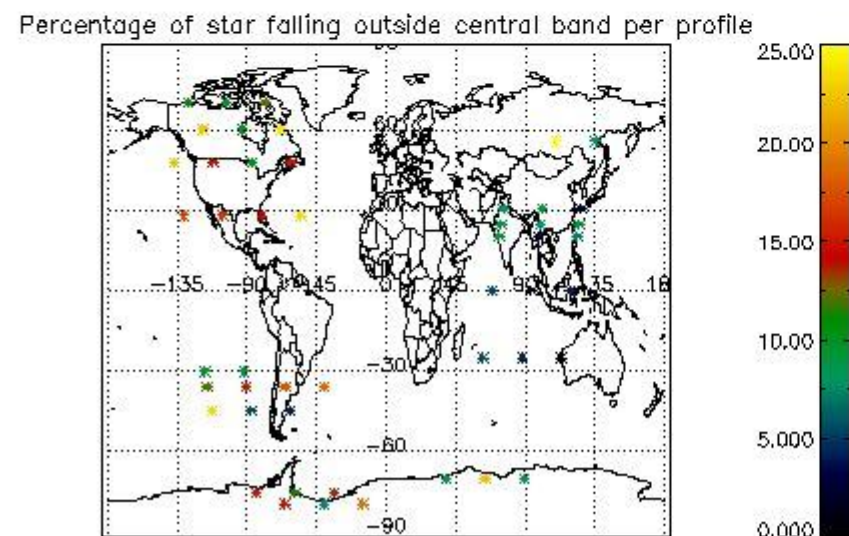

6. Statistics and plot of tangent altitude of the last measurement (DARK & BRIGHT products without errors)

6.1 Statistics on tangent altitude lost:

Statistics	DARK	BRIGHT	TWILIGHT
Mean:	15.159	20.723	NaN
St. deviation:	3.6715	4.2890	NaN
Maximum:	22.512	28.396	NaN
Minimum:	9.1625	10.315	NaN
Number of data:	13.000	20.000	NaN

6.2 Plot for DARK limb products