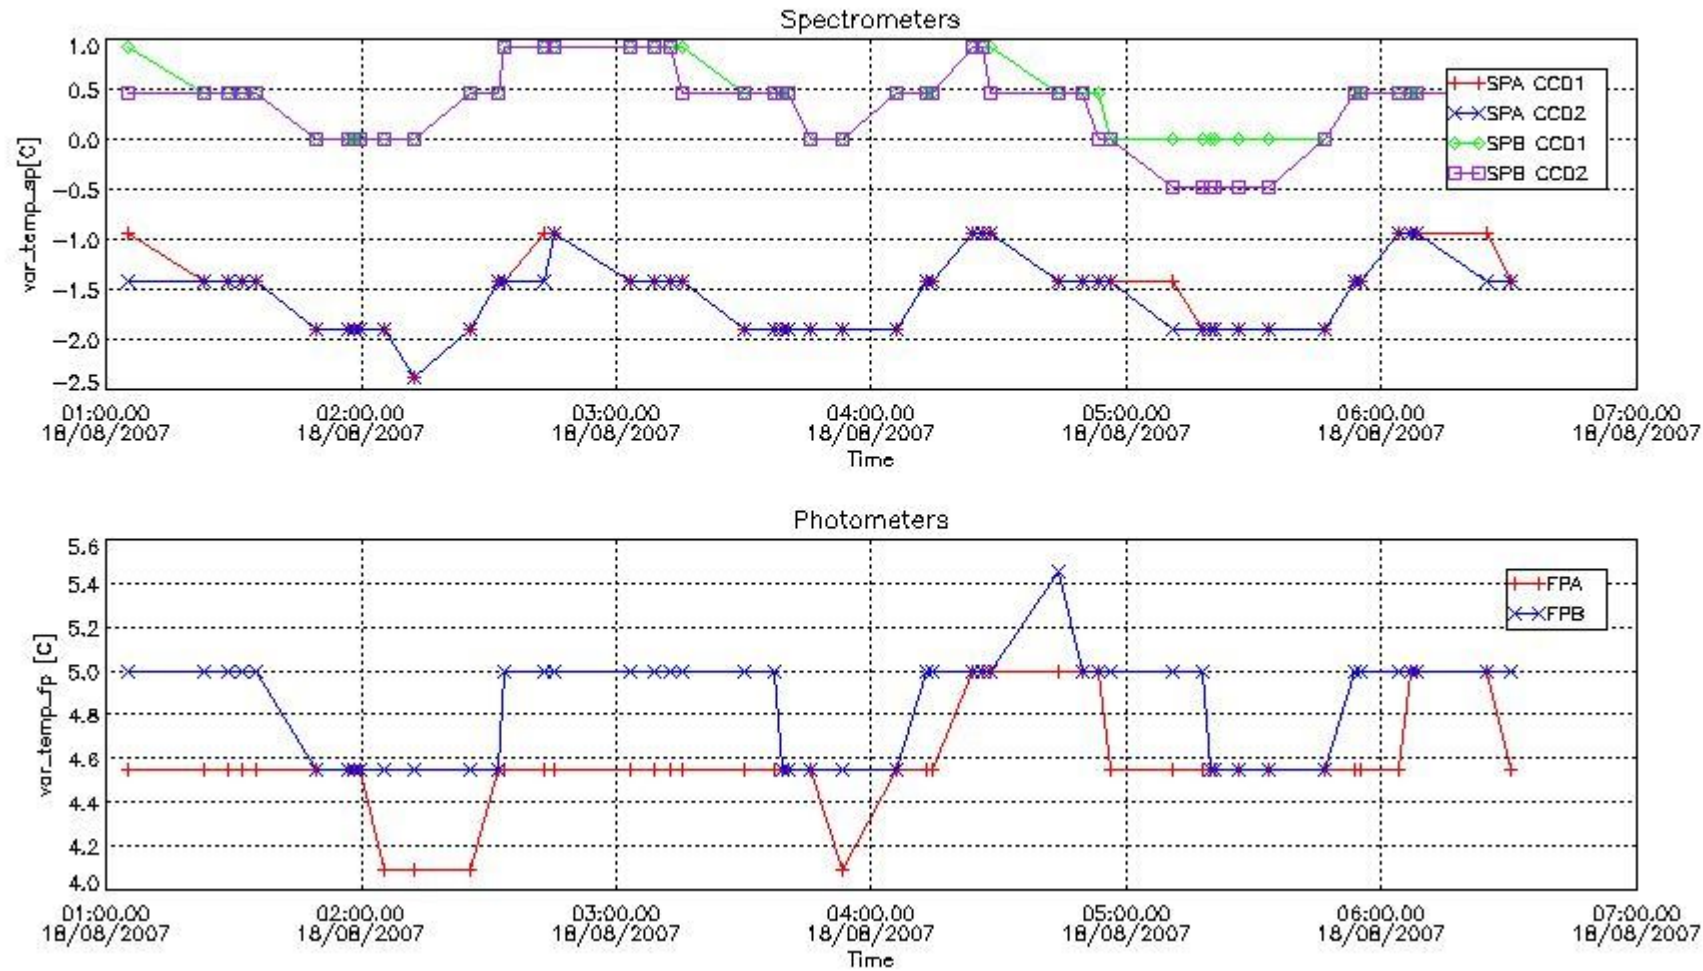

4. Overview of dark signal processing per product

The Dark Charge (DC) is a temperature-dependant signal added to the useful measurements and it is therefore subtracted from them during the processing. There are two phenomena that produce a continuous increase of the DC: the "hot pixels" (a pixel is "hot" when its DC exceeds by a significant amount its value measured on ground at the same temperature) and the "Random Telegraphic Signal" (abrupt change positive or negative of the CCD pixel signal, random in time, affecting only the DC part of the signal and not the photon generated signal).

In this section a list of products that did not use the Dark Sky Area (DSA) observation for the DC computation is given. It is also provided the mean DC plot per product for dark limb products with no error flag set.

4.1 All products used the DSA observation for the DC computation

4.2 Plot of mean dark charges per product: only products in DARK limb conditions without errors are used