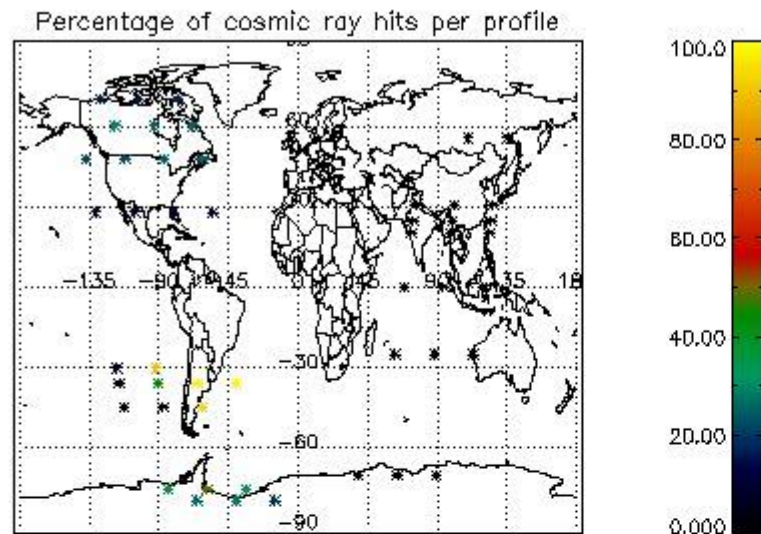

6. Statistics and plot of tangent altitude of the last measurement (DARK & BRIGHT products without errors)

6.1 Statistics on tangent altitude lost:

Statistics	DARK	BRIGHT	TWILIGHT
Mean:	15.159	20.723	NaN
St. deviation:	3.6715	4.2890	NaN
Maximum:	22.512	28.396	NaN
Minimum:	9.1625	10.315	NaN
Number of data:	13.000	20.000	NaN

6.2 Plot for DARK limb products