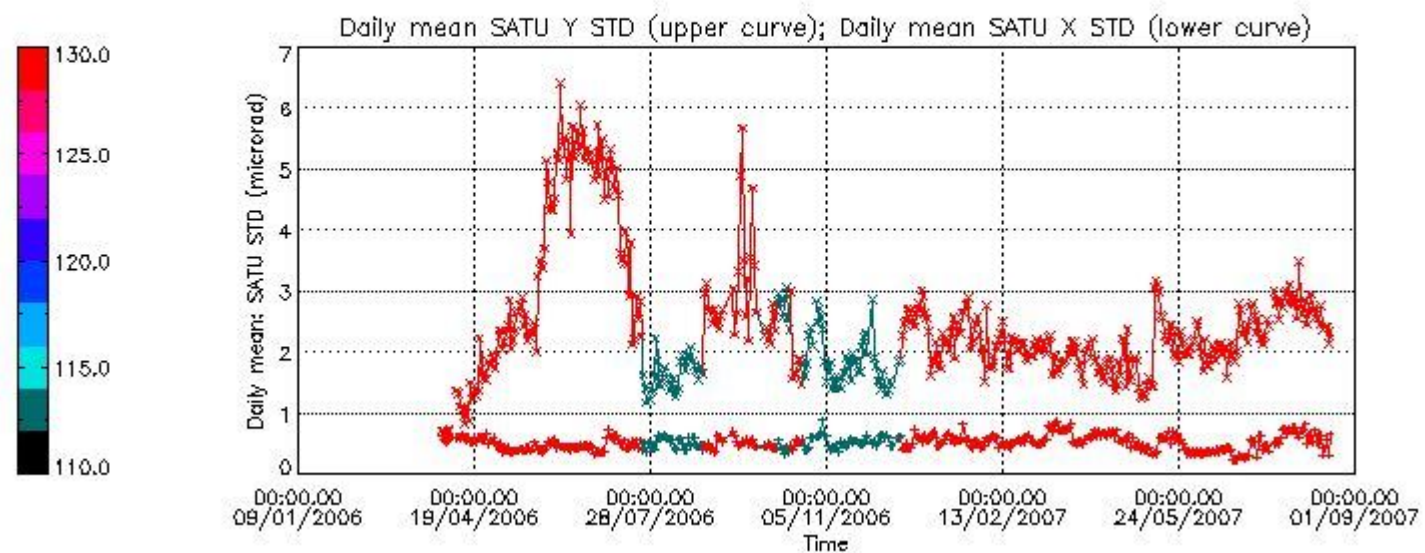

Number of data:	12700.	12700.	16600.	16600.

7.2.2 Trend of daily SATU NEA St. deviation since 1st April 2006 (dark limb)

The long term trend of the SATU 'X' and 'Y' standard deviations should be constant during the whole mission.

The colorbar represents the start tangent altitude (km) of the occultations.

Upper curve: STD of SATU Y axis
Lower curve: STD of SATU X axis

8. Auxiliary Data Files used for the production reported in section 2.4

The number reported in the third column indicates since which file (see list in section 2.4) the corresponding auxiliary file has been used. The fourth column is the date of those product files.

Type	Auxiliary Filename	Used since product	Used since product date
INST_PHYS_CHARACTERISTICS	GOM_INS_AXNIEC20050627_150713_20030716_120000_20100101_000000	1	18-AUG-2007 01:04:57
CALIBRATION_DATABASE	GOM_CAL_AXVIEC20070814_104912_20070813_000000_20100101_000000	1	18-AUG-2007 01:04:57
LEVEL-1B_PROC_CONFIG	GOM_PR1_AXNIEC20050627_151042_20020301_000000_20100101_000000	1	18-AUG-2007 01:04:57
STAR_CATALOGUE	GOM_CAT_AXVIEC20020121_161009_20020101_000000_20200101_000000	1	18-AUG-2007 01:04:57
STELLAR_SPECTRA_DATABANK	GOM_STS_AXNIEC20040308_103538_20020101_160000_20100101_000000	1	18-AUG-2007 01:04:57
ECMWF_FILE	AUX_ECF_AXNECM20070817_062111_20070817_210000_20070818_090000	1	18-AUG-2007 01:04:57
ECMWF_FILE	AUX_ECF_AXNECM20070817_182520_20070818_030000_20070818_150000	27	18-AUG-2007 04:06:01
OPTIONAL_ECMWF_FILE	MISSING	1	18-AUG-2007 01:04:57
ORBIT_DATA_FILE	DOR_NAV_OPNPDE20070817_213916_000057382060_00458_28568_3990.N1	1	18-AUG-2007 01:04:57
ORBIT_DATA_FILE	DOR_NAV_OPNPDE20070818_010110_000041442060_00460_28570_3991.N1	12	18-AUG-2007 02:25:24
ORBIT_DATA_FILE	DOR_NAV_OPNPDE20070818_021533_000054192060_00461_28571_3992.N1	27	18-AUG-2007 04:06:01
ORBIT_DATA_FILE	DOR_NAV_OPNPDE20070818_053208_000057382060_00463_28573_3994.N1	43	18-AUG-2007 05:46:37