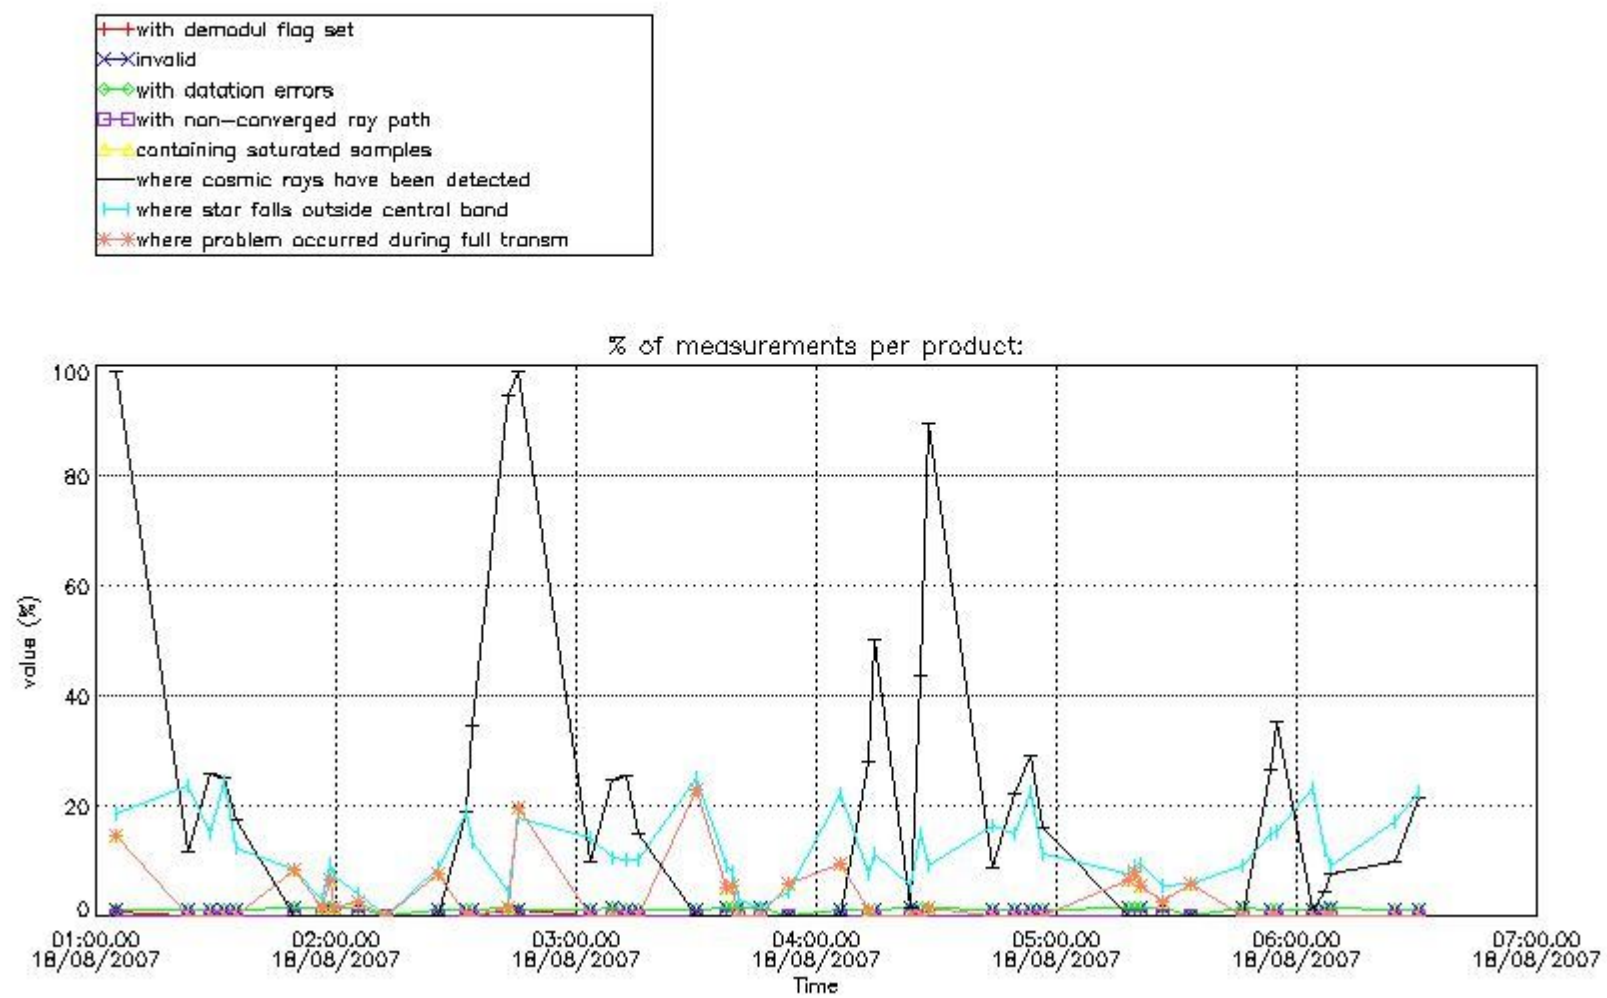

At least one measurement with demodulation flag set:	20.4082 %
Reference spectrum computed from DB:	0.00000 %
Reference spectrum with small number of measurements:	0.00000 %
SATU data not used:	0.00000 %

5.2 Plot quality information per product (time dependant)

5.3 Plot quality information per product (world map)