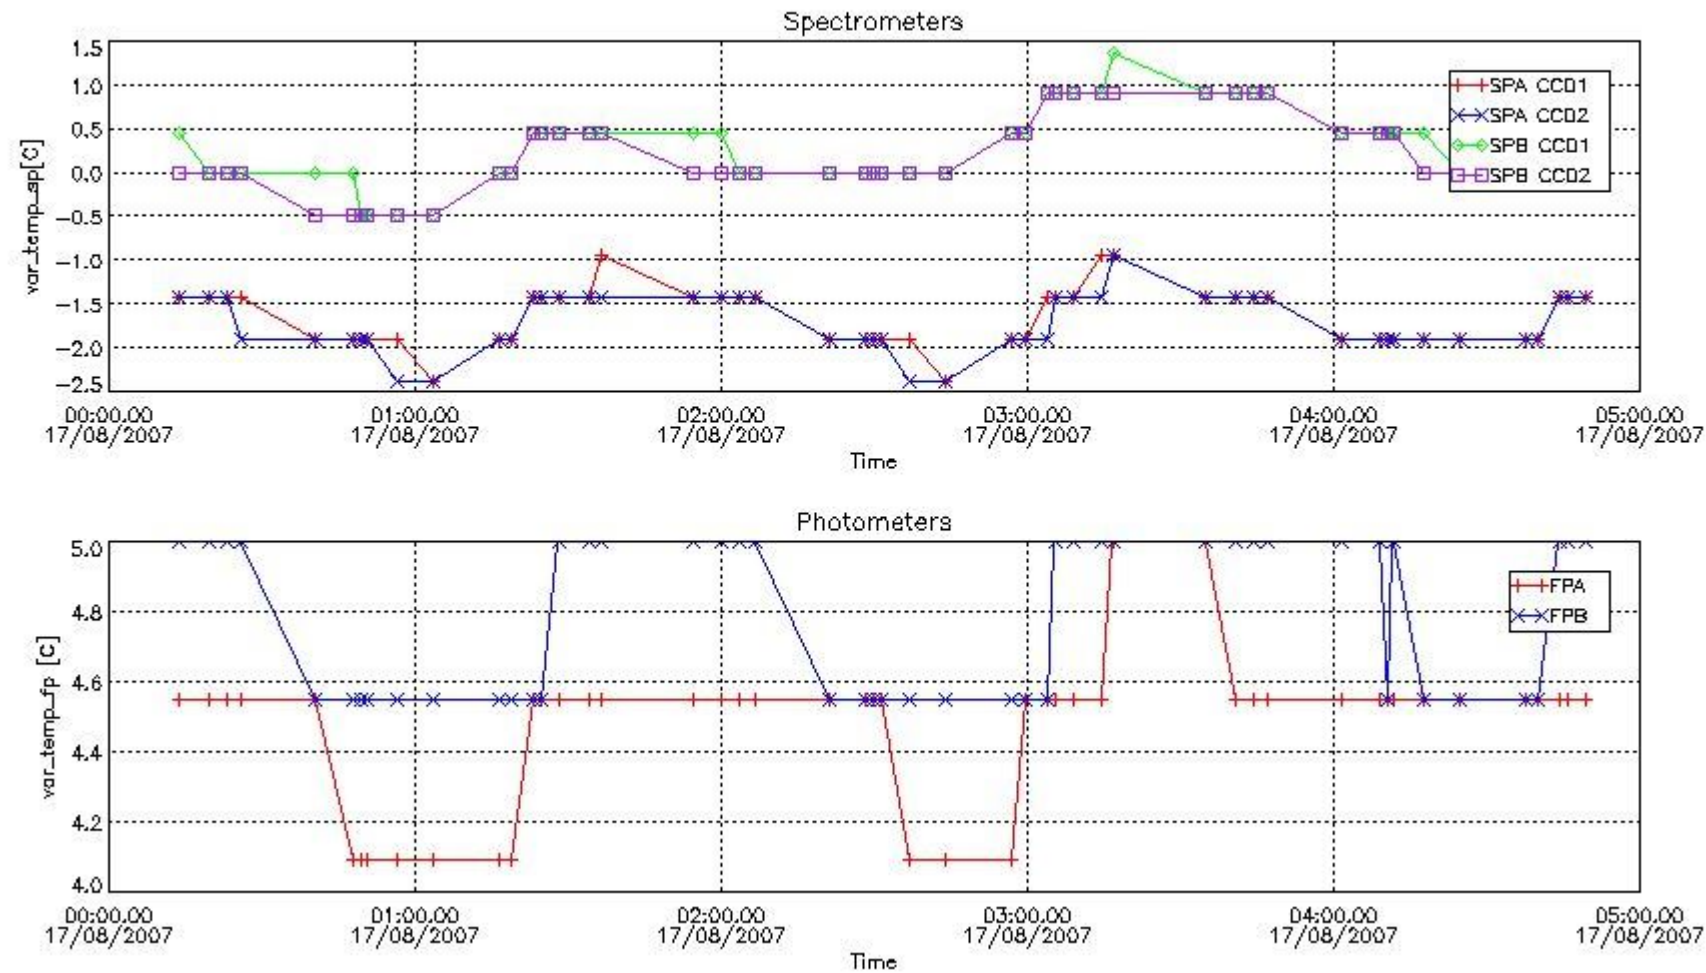

4. Overview of dark signal processing per product

The Dark Charge (DC) is a temperature-dependant signal added to the useful measurements and it is therefore subtracted from them during the processing. There are two phenomena that produce a continuous increase of the DC: the "hot pixels" (a pixel is "hot" when its DC exceeds by a significant amount its value measured on ground at the same temperature) and the "Random Telegraphic Signal" (abrupt change positive or negative of the CCD pixel signal, random in time, affecting only the DC part of the signal and not the photon generated signal).

In this section a list of products that did not use the Dark Sky Area (DSA) observation for the DC computation is given. It is also provided the mean DC plot per product for dark limb products with no error flag set.

4.1 All products used the DSA observation for the DC computation

4.2 Plot of mean dark charges per product: only products in DARK limb conditions without errors are used