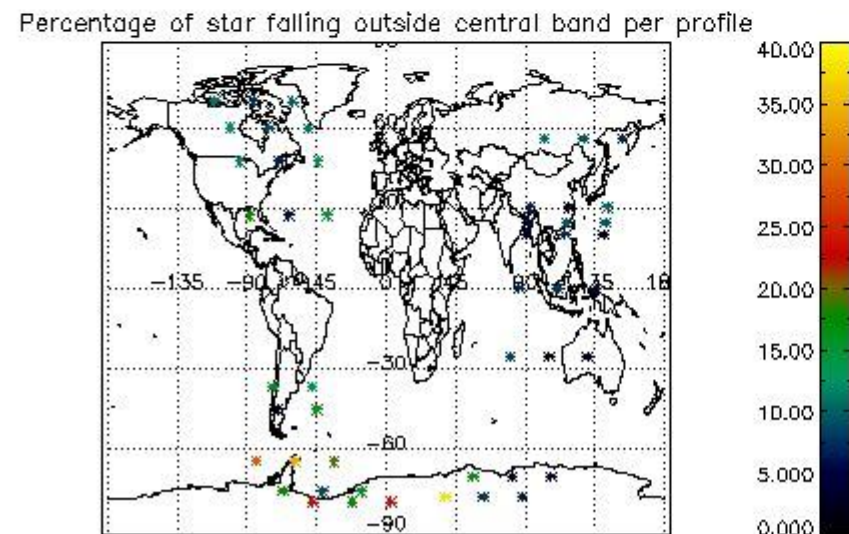

6. Statistics and plot of tangent altitude of the last measurement (DARK & BRIGHT products without errors)

6.1 Statistics on tangent altitude lost:

Statistics	DARK	BRIGHT	TWILIGHT
Mean:	13.840	20.480	NaN
St. deviation:	5.7892	4.4109	NaN
Maximum:	24.638	27.144	NaN
Minimum:	4.3620	4.3123	NaN
Number of data:	10.000	24.000	NaN

6.2 Plot for DARK limb products