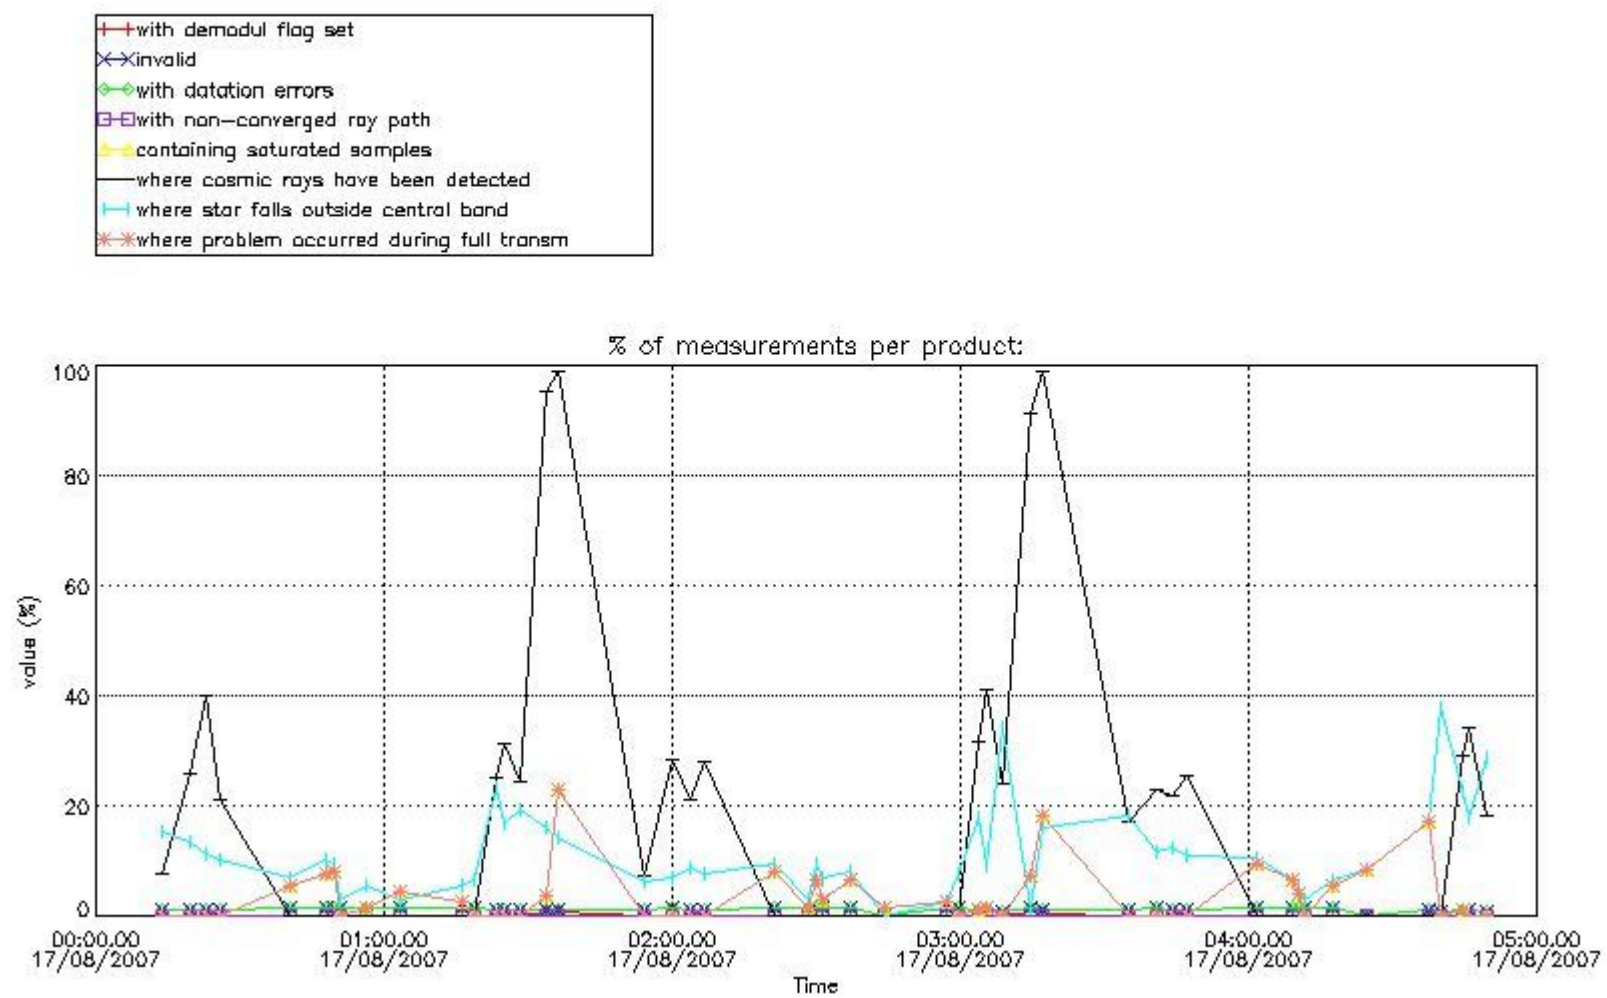

At least one measurement with demodulation flag set:	16.3265 %
Reference spectrum computed from DB:	0.00000 %
Reference spectrum with small number of measurements:	0.00000 %
SATU data not used:	0.00000 %

5.2 Plot quality information per product (time dependant)

5.3 Plot quality information per product (world map)