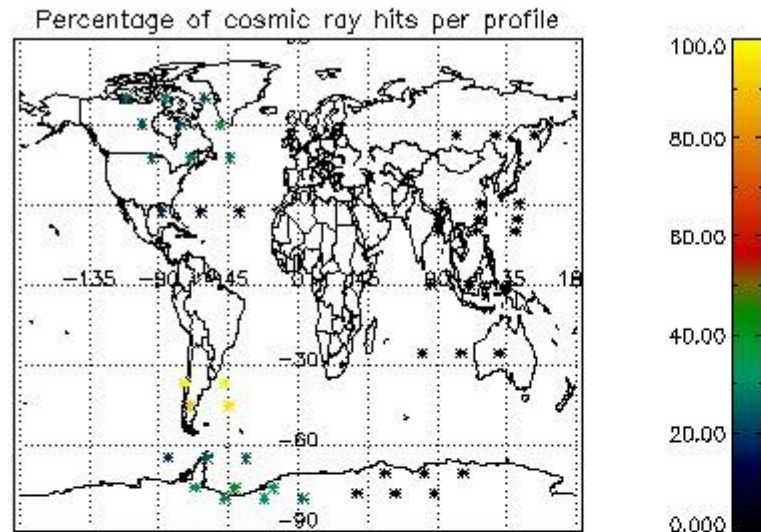

6. Statistics and plot of tangent altitude of the last measurement (DARK & BRIGHT products without errors)

6.1 Statistics on tangent altitude lost:

Statistics	DARK	BRIGHT	TWILIGHT
Mean:	13.840	20.480	NaN
St. deviation:	5.7892	4.4109	NaN
Maximum:	24.638	27.144	NaN
Minimum:	4.3620	4.3123	NaN
Number of data:	10.000	24.000	NaN

6.2 Plot for DARK limb products