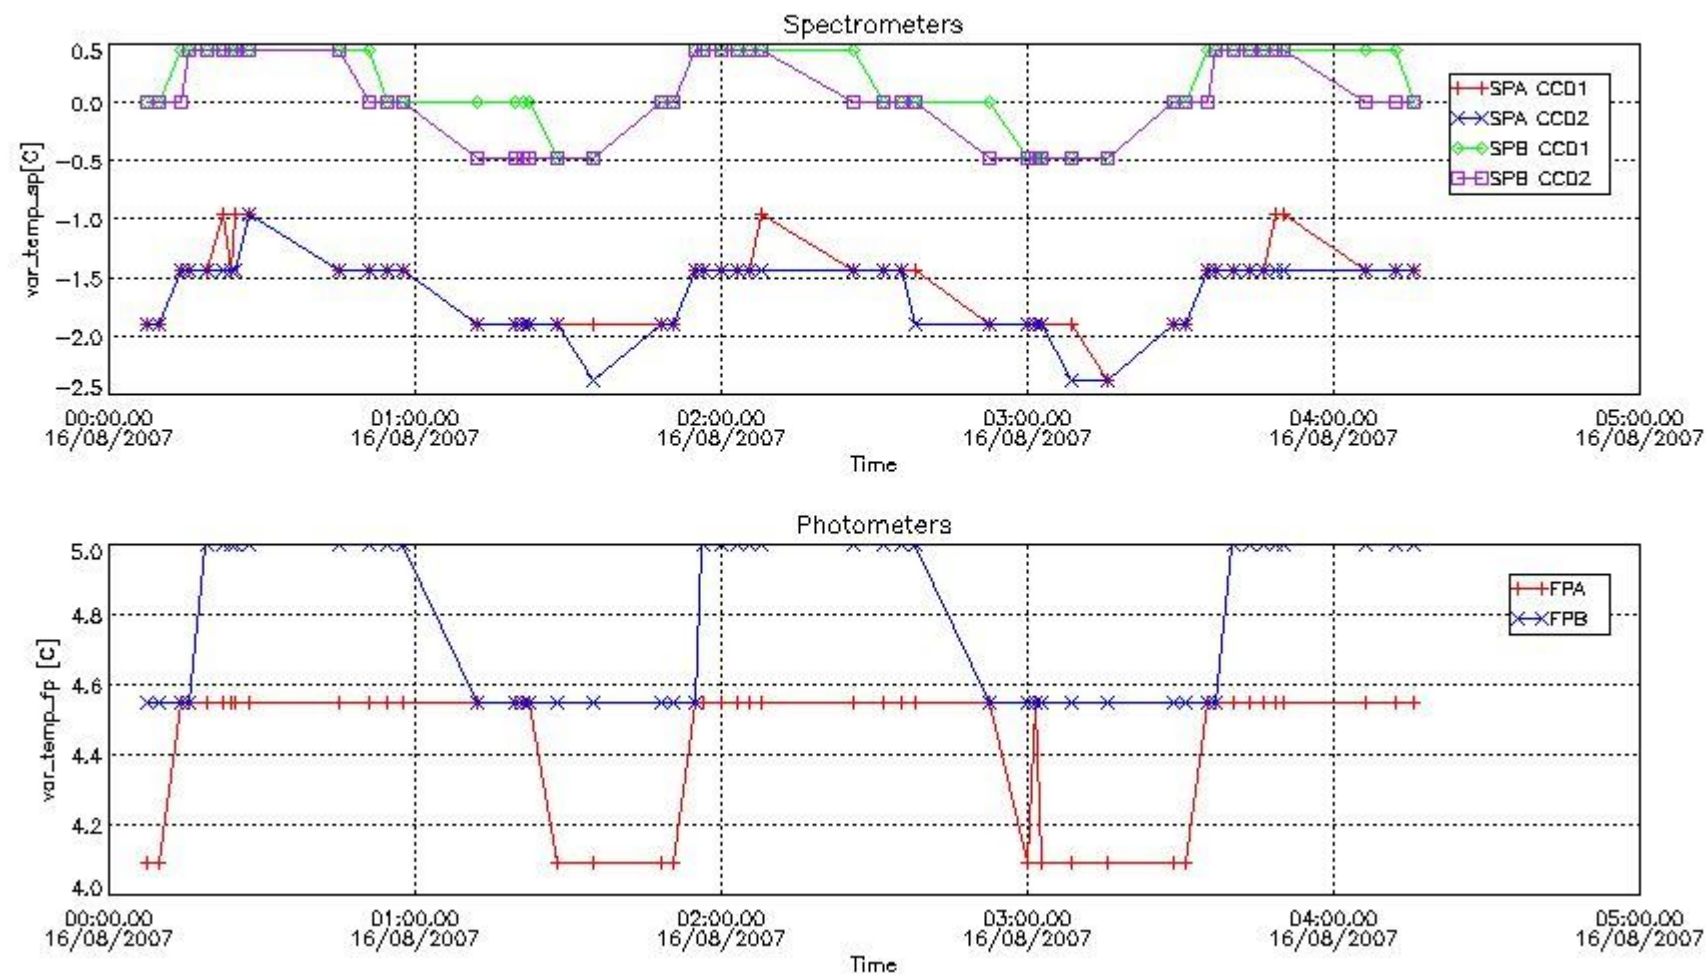

3. Plot of GOMOS spectrometers and photometers temperatures from level 1b data

4. Overview of dark signal processing per product

The Dark Charge (DC) is a temperature-dependant signal added to the useful measurements and it is therefore subtracted from them during the processing. There are two phenomena that produce a continuous increase of the DC: the "hot pixels" (a pixel is "hot" when its DC exceeds by a significant amount its value measured on ground at the same temperature) and