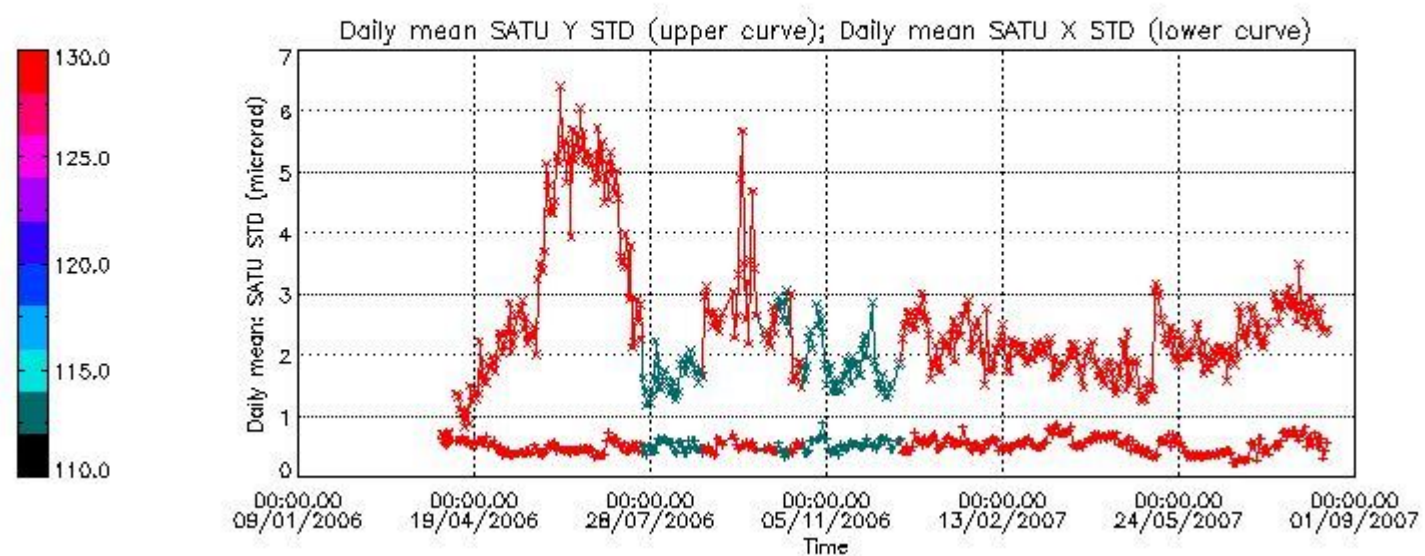

Number of data:	16750.	16750.	15200.	15200.

7.2.2 Trend of daily SATU NEA St. deviation since 1st April 2006 (dark limb)

The long term trend of the SATU 'X' and 'Y' standard deviations should be constant during the whole mission.

The colorbar represents the start tangent altitude (km) of the occultations.

Upper curve: STD of SATU Y axis

Lower curve: STD of SATU X axis

8. Auxiliary Data Files used for the production reported in section 2.4

The number reported in the third column indicates since which file (see list in section 2.4) the corresponding auxiliary file has been used. The fourth column is the date of those product files.

Type	Auxiliary Filename	Used since product	Used since product date
INST_PHYS_CHARACTERISTICS	GOM_INS_AXNIEC20050627_150713_20030716_120000_20100101_000000	1	16-AUG-2007 00:07:27
CALIBRATION_DATABASE	GOM_CAL_AXVIEC20070814_104912_20070813_000000_20100101_000000	1	16-AUG-2007 00:07:27
LEVEL-1B_PROC_CONFIG	GOM_PR1_AXNIEC20050627_151042_20020301_000000_20100101_000000	1	16-AUG-2007 00:07:27
STAR_CATALOGUE	GOM_CAT_AXVIEC20020121_161009_20020101_000000_20200101_000000	1	16-AUG-2007 00:07:27
STELLAR_SPECTRA_DATABANK	GOM_STS_AXNIEC20040308_103538_20020101_160000_20100101_000000	1	16-AUG-2007 00:07:27
ECMWF_FILE	AUX_ECF_AXNECM20070815_062113_20070815_210000_20070816_090000	1	16-AUG-2007 00:07:27
ECMWF_FILE	AUX_ECF_AXNECM20070815_182113_20070816_030000_20070816_150000	38	16-AUG-2007 03:28:39
OPTIONAL_ECMWF_FILE	MISSING	1	16-AUG-2007 00:07:27
ORBIT_DATA_FILE	DOR_NAV_OPNPDE20070815_205702_000060572060_00429_28539_3977.N1	1	16-AUG-2007 00:07:27
ORBIT_DATA_FILE	DOR_NAV_OPNPDE20070815_224318_000057382060_00430_28540_3978.N1	9	16-AUG-2007 00:27:15
ORBIT_DATA_FILE	DOR_NAV_OPNPDE20070816_002415_000054192060_00431_28541_3979.N1	25	16-AUG-2007 02:03:05
ORBIT_DATA_FILE	DOR_NAV_OPNPDE20070816_015953_000041442060_00432_28542_3980.N1	38	16-AUG-2007 03:28:39