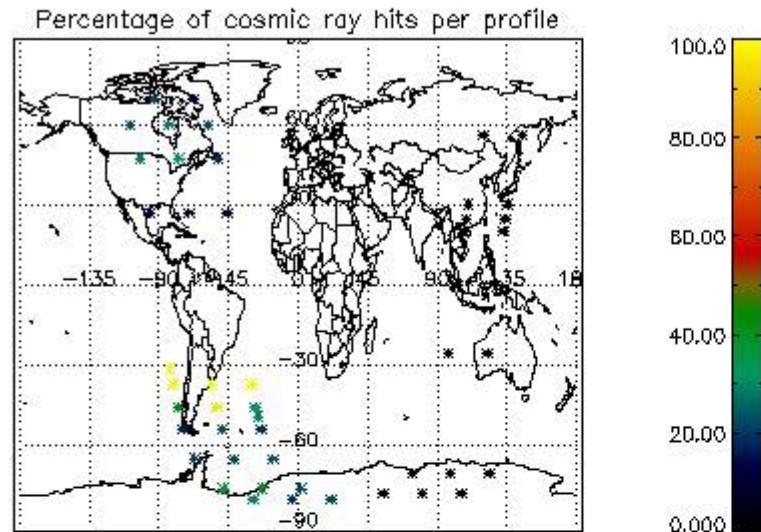

6. Statistics and plot of tangent altitude of the last measurement (DARK & BRIGHT products without errors)

6.1 Statistics on tangent altitude lost:

Statistics	DARK	BRIGHT	TWILIGHT
Mean:	19.846	19.228	NaN
St. deviation:	13.843	6.2982	NaN
Maximum:	64.750	28.684	NaN
Minimum:	5.6364	3.8750	NaN
Number of data:	17.000	18.000	NaN

6.2 Plot for DARK limb products