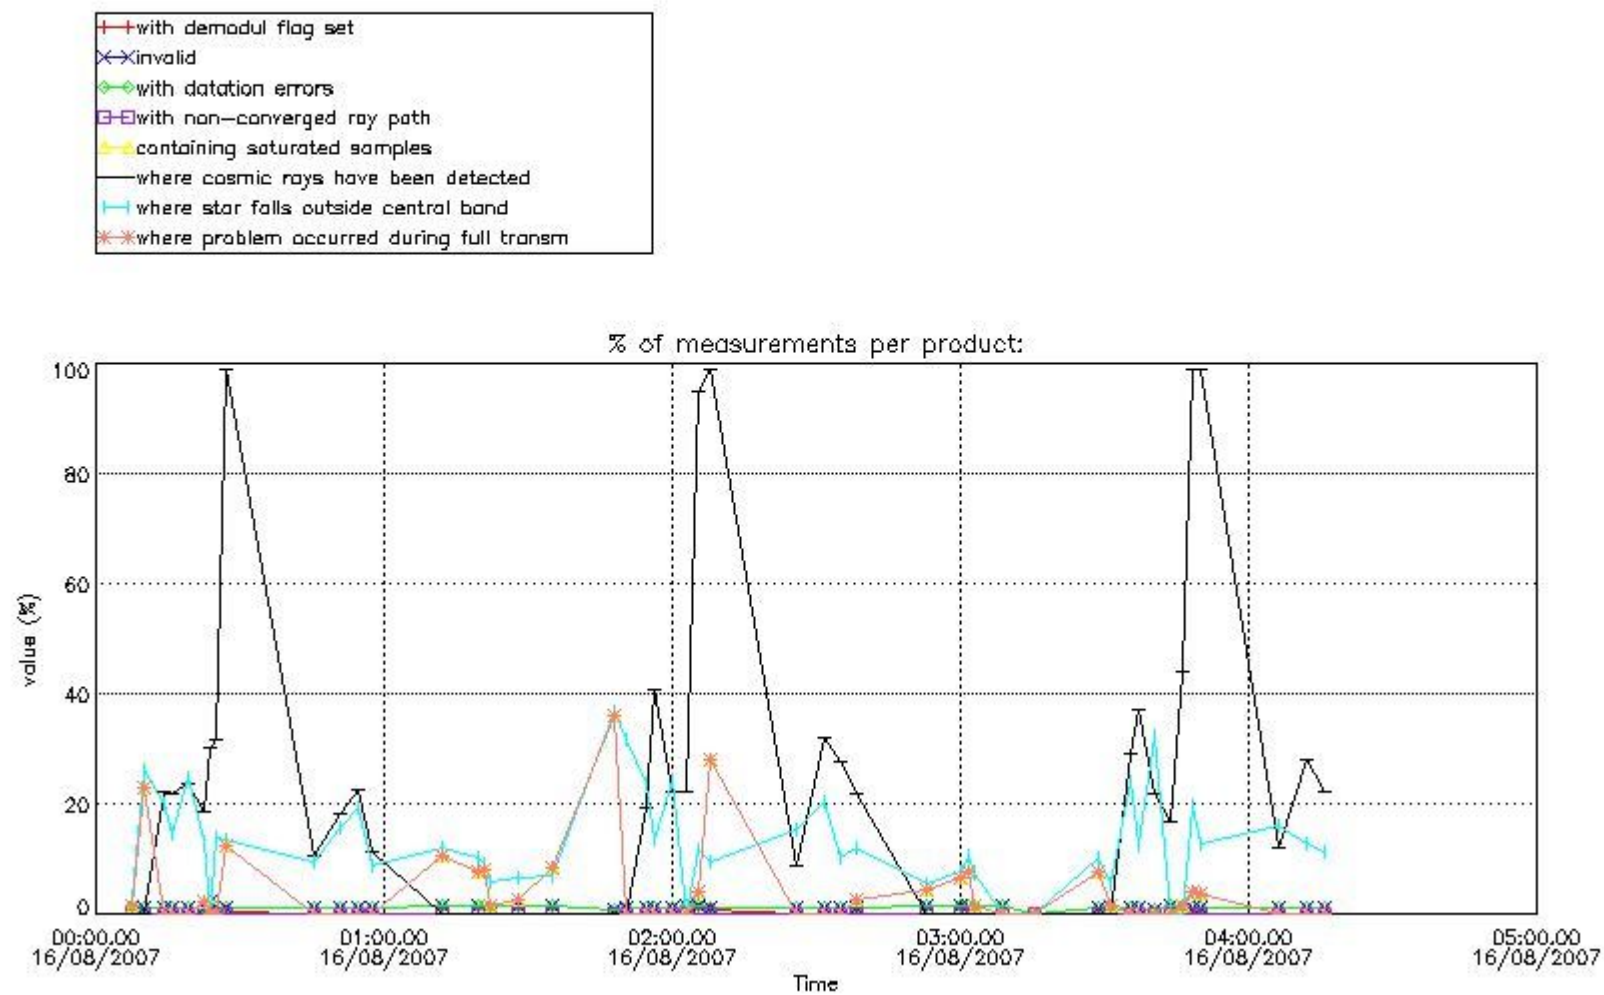

In this section it is presented the modulation information extracted from the pcd (product confidence data) at measurement level and information extracted from the Quality Summary dataset. Only products without errors (error flag in the MPH set to "0") are used.

5.1 Percentage of products during reporting period with:

At least one measurement with demodulation flag set:	30.6122 %
Reference spectrum computed from DB:	0.00000 %
Reference spectrum with small number of measurements:	0.00000 %
SATU data not used:	0.00000 %

5.2 Plot quality information per product (time dependant)

5.3 Plot quality information per product (world map)