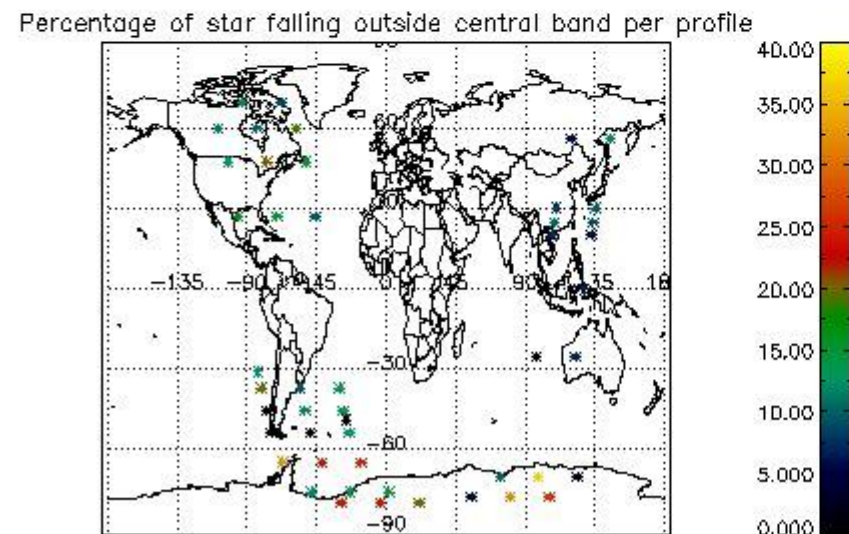

6. Statistics and plot of tangent altitude of the last measurement (DARK & BRIGHT products without errors)

6.1 Statistics on tangent altitude lost:

Statistics	DARK	BRIGHT	TWILIGHT
Mean:	19.846	19.228	NaN
St. deviation:	13.843	6.2982	NaN
Maximum:	64.750	28.684	NaN
Minimum:	5.6364	3.8750	NaN
Number of data:	17.000	18.000	NaN

6.2 Plot for DARK limb products