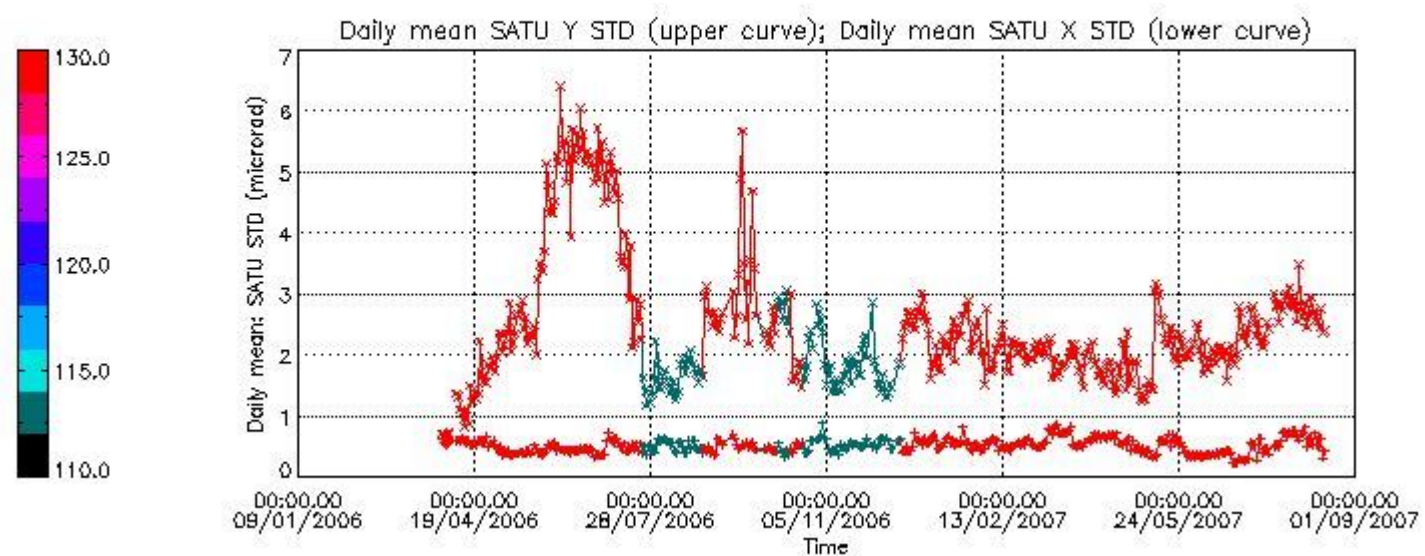

Number of data:	12550.	12550.	20150.	20150.

7.2.2 Trend of daily SATU NEA St. deviation since 1st April 2006 (dark limb)

The long term trend of the SATU 'X' and 'Y' standard deviations should be constant during the whole mission.

The colorbar represents the start tangent altitude (km) of the occultations.

Upper curve: STD of SATU Y axis

Lower curve: STD of SATU X axis

8. Auxiliary Data Files used for the production reported in section 2.4

The number reported in the third column indicates since which file (see list in section 2.4) the corresponding auxiliary file has been used. The fourth column is the date of those product files.

Type	Auxiliary Filename	Used since product	Used since product date
INST_PHYS_CHARACTERISTICS	GOM_INS_AXNIEC20050627_150713_20030716_120000_20100101_000000	1	15-AUG-2007 00:03:06
CALIBRATION_DATABASE	GOM_CAL_AXVIEC20070814_104912_20070813_000000_20100101_000000	1	15-AUG-2007 00:03:06
LEVEL-1B_PROC_CONFIG	GOM_PR1_AXNIEC20050627_151042_20020301_000000_20100101_000000	1	15-AUG-2007 00:03:06
STAR_CATALOGUE	GOM_CAT_AXVIEC20020121_161009_20020101_000000_20200101_000000	1	15-AUG-2007 00:03:06
STELLAR_SPECTRA_DATABANK	GOM_STS_AXNIEC20040308_103538_20020101_160000_20100101_000000	1	15-AUG-2007 00:03:06
ECMWF_FILE	AUX_ECF_AXNECM20070814_061112_20070814_210000_20070815_090000	1	15-AUG-2007 00:03:06
ECMWF_FILE	AUX_ECF_AXNECM20070814_182113_20070815_030000_20070815_150000	43	15-AUG-2007 04:00:16
OPTIONAL_ECMWF_FILE	MISSING	1	15-AUG-2007 00:03:06
ORBIT_DATA_FILE	DOR_NAV_OPNPDE20070814_212903_000060572060_00415_28525_3970.N1	1	15-AUG-2007 00:03:06
ORBIT_DATA_FILE	DOR_NAV_OPNPDE20070814_231519_000057382060_00416_28526_3971.N1	14	15-AUG-2007 00:58:43
ORBIT_DATA_FILE	DOR_NAV_OPNPDE20070815_005616_000038252060_00417_28527_3972.N1	25	15-AUG-2007 02:19:40
ORBIT_DATA_FILE	DOR_NAV_OPNPDE20070815_020520_000057382060_00418_28528_3973.N1	43	15-AUG-2007 04:00:16