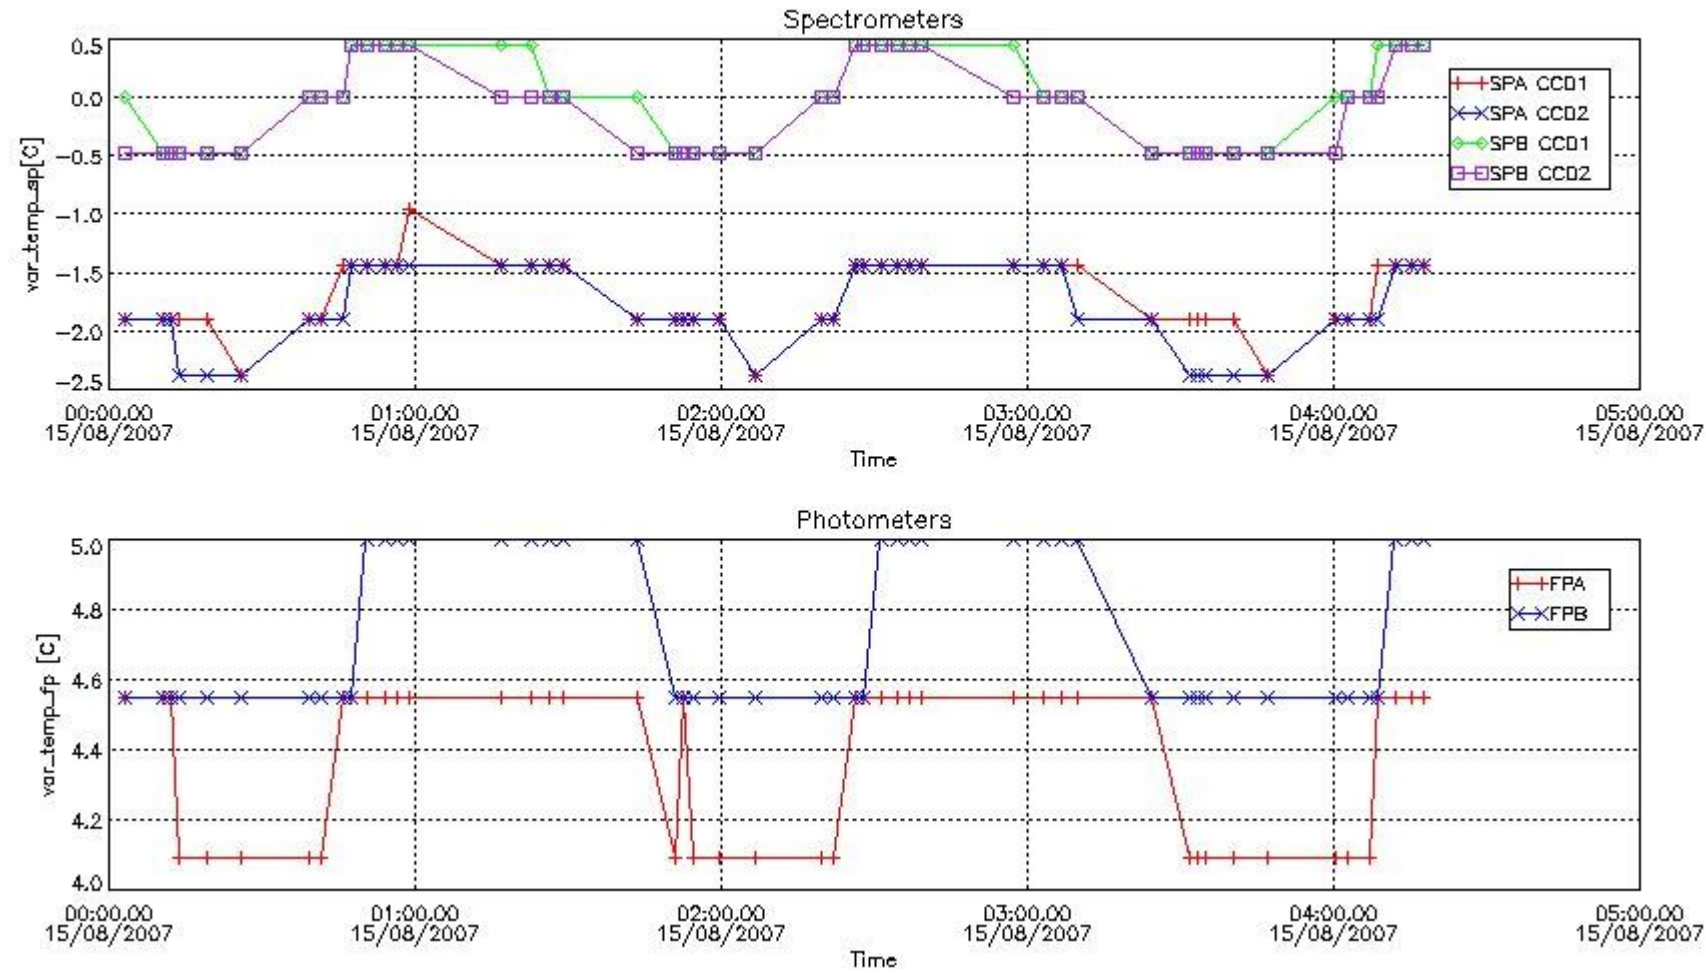

4. Overview of dark signal processing per product

The Dark Charge (DC) is a temperature-dependant signal added to the useful measurements and it is therefore subtracted from them during the processing. There are two phenomena that produce a continuous increase of the DC: the "hot pixels" (a pixel is "hot" when its DC exceeds by a significant amount its value measured on ground at the same temperature) and the "Random Telegraphic Signal" (abrupt change positive or negative of the CCD pixel signal, random in time, affecting only the DC part of the signal and not the photon generated signal).

In this section a list of products that did not use the Dark Sky Area (DSA) observation for the DC computation is given. It is also provided the mean DC plot per product for dark limb products with no error flag set.

4.1 All products used the DSA observation for the DC computation

4.2 Plot of mean dark charges per product: only products in DARK limb conditions without errors are used