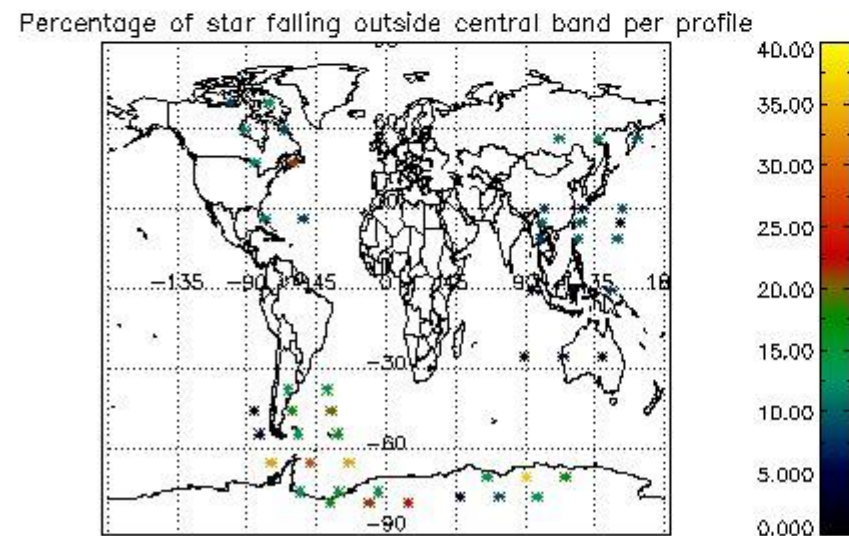

6. Statistics and plot of tangent altitude of the last measurement (DARK & BRIGHT products without errors)

6.1 Statistics on tangent altitude lost:

Statistics	DARK	BRIGHT	TWILIGHT
Mean:	14.147	20.075	NaN
St. deviation:	6.2877	4.9204	NaN
Maximum:	27.628	28.301	NaN
Minimum:	4.7547	4.1054	NaN
Number of data:	13.000	24.000	NaN

6.2 Plot for DARK limb products