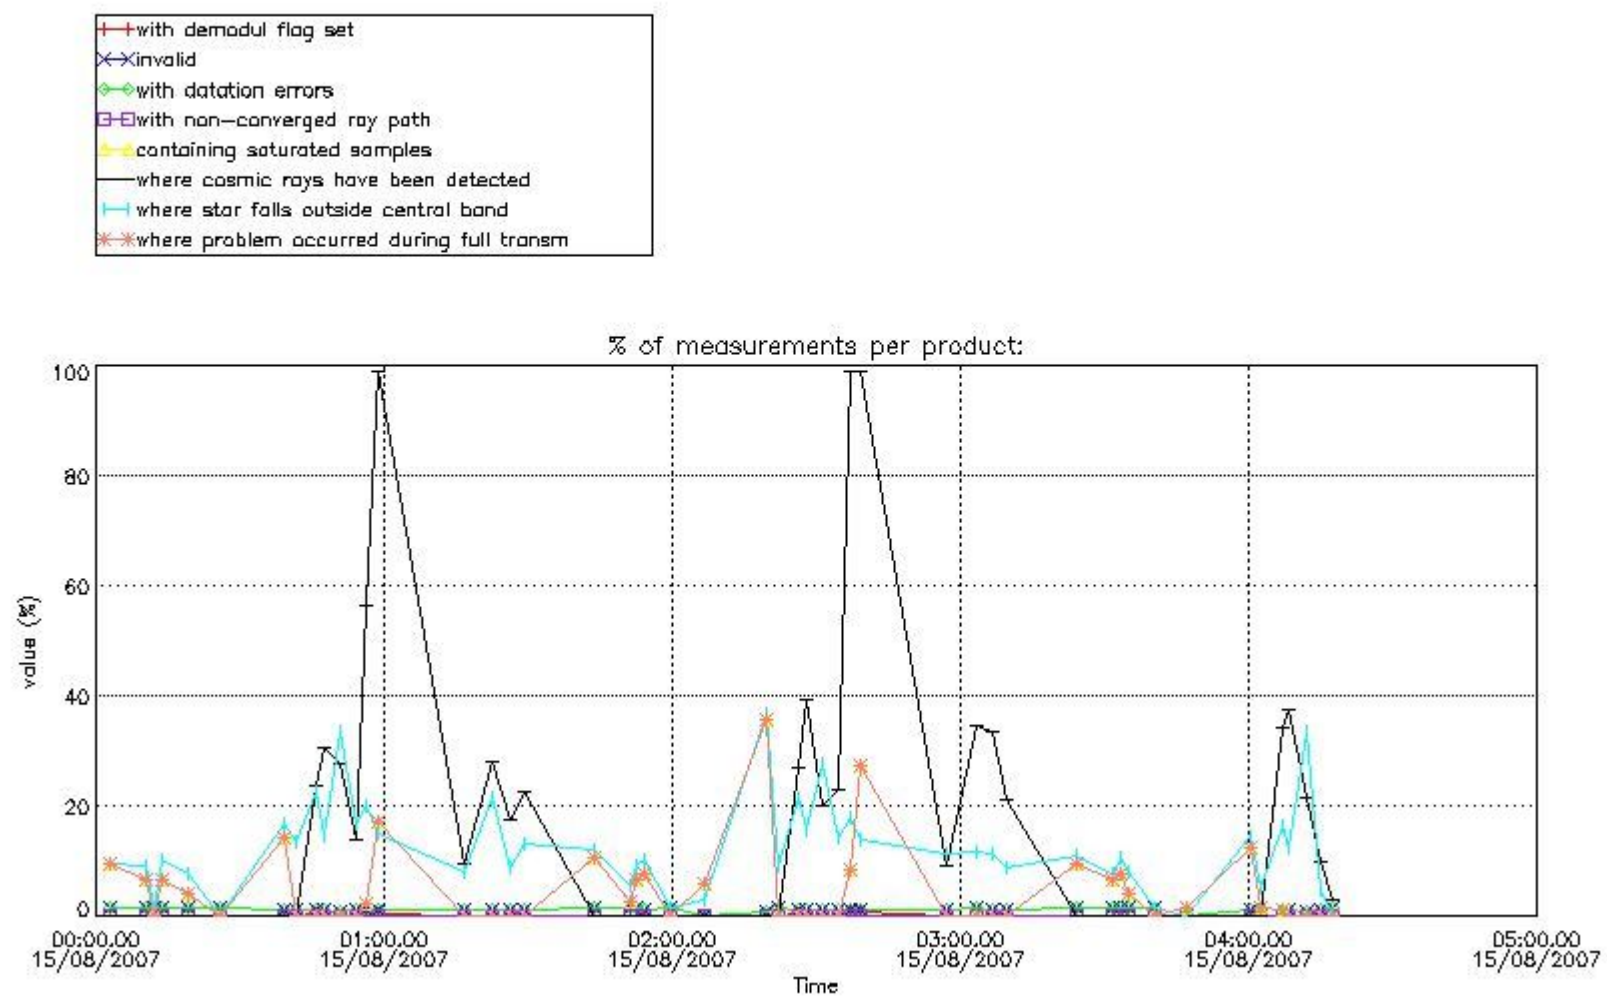

At least one measurement with demodulation flag set:	20.4082 %
Reference spectrum computed from DB:	0.00000 %
Reference spectrum with small number of measurements:	0.00000 %
SATU data not used:	0.00000 %

5.2 Plot quality information per product (time dependant)

5.3 Plot quality information per product (world map)