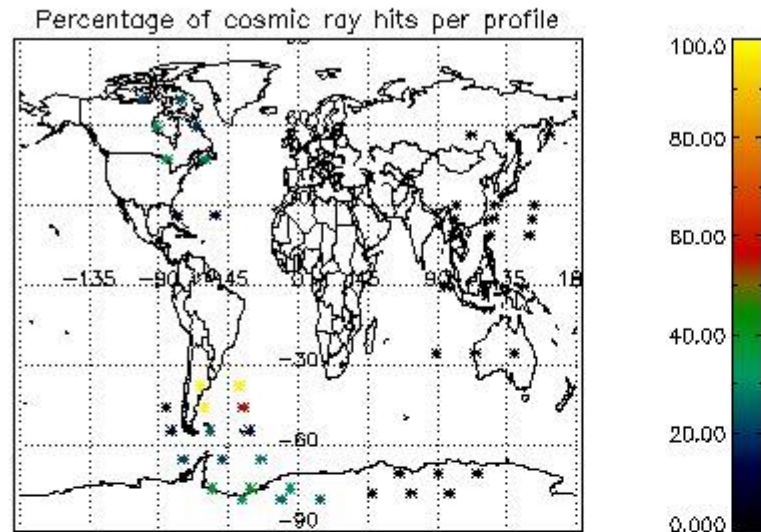

6. Statistics and plot of tangent altitude of the last measurement (DARK & BRIGHT products without errors)

6.1 Statistics on tangent altitude lost:

Statistics	DARK	BRIGHT	TWILIGHT
Mean:	14.147	20.075	NaN
St. deviation:	6.2877	4.9204	NaN
Maximum:	27.628	28.301	NaN
Minimum:	4.7547	4.1054	NaN
Number of data:	13.000	24.000	NaN

6.2 Plot for DARK limb products