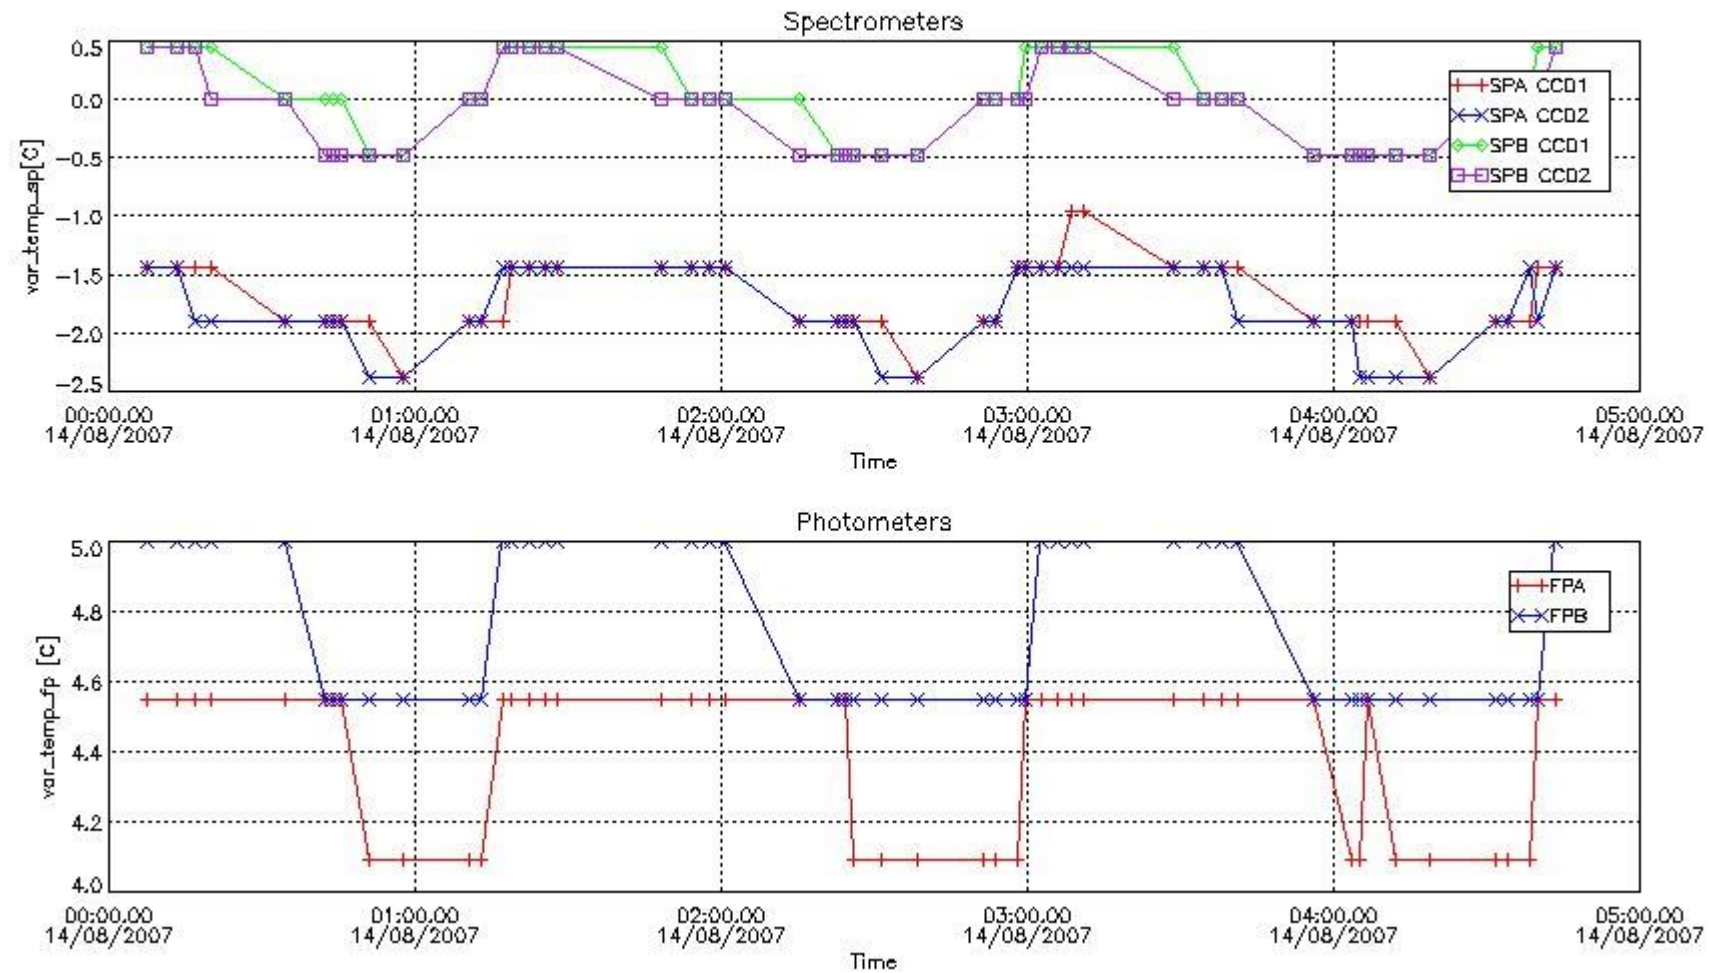

4. Overview of dark signal processing per product

The Dark Charge (DC) is a temperature-dependant signal added to the useful measurements and it is therefore subtracted from them during the processing. There are two phenomena that produce a continuous increase of the DC: the "hot pixels" (a pixel is "hot" when its DC exceeds by a significant amount its value measured on ground at the same temperature) and the "Random Telegraphic Signal" (abrupt change positive or negative of the CCD pixel signal, random in time, affecting only the DC part of the signal and not the photon generated signal).

In this section a list of products that did not use the Dark Sky Area (DSA) observation for the DC computation is given. It is also provided the mean DC plot per product for dark limb products with no error flag set.

4.1 All products used the DSA observation for the DC computation

4.2 Plot of mean dark charges per product: only products in DARK limb conditions without errors are used