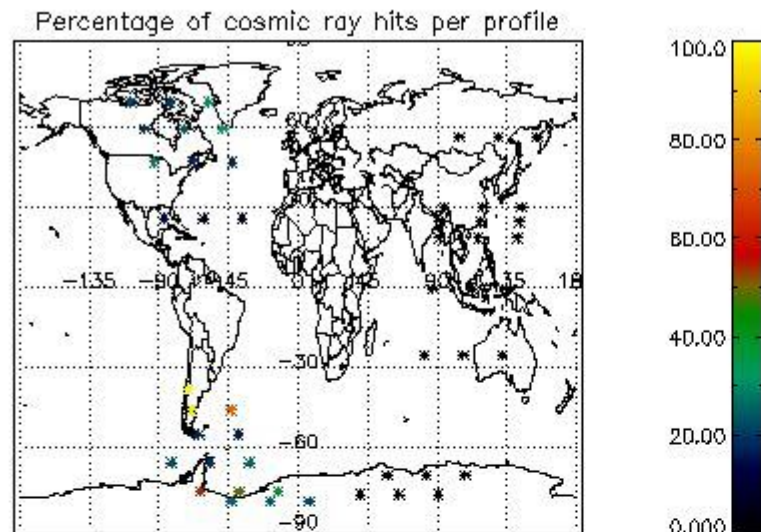

6. Statistics and plot of tangent altitude of the last measurement (DARK & BRIGHT products without errors)

6.1 Statistics on tangent altitude lost:

Statistics	DARK	BRIGHT	TWILIGHT
Mean:	11.012	17.929	NaN
St. deviation:	3.2588	6.6132	NaN
Maximum:	16.367	29.138	NaN
Minimum:	6.7152	3.7703	NaN
Number of data:	11.000	27.000	NaN

6.2 Plot for DARK limb products