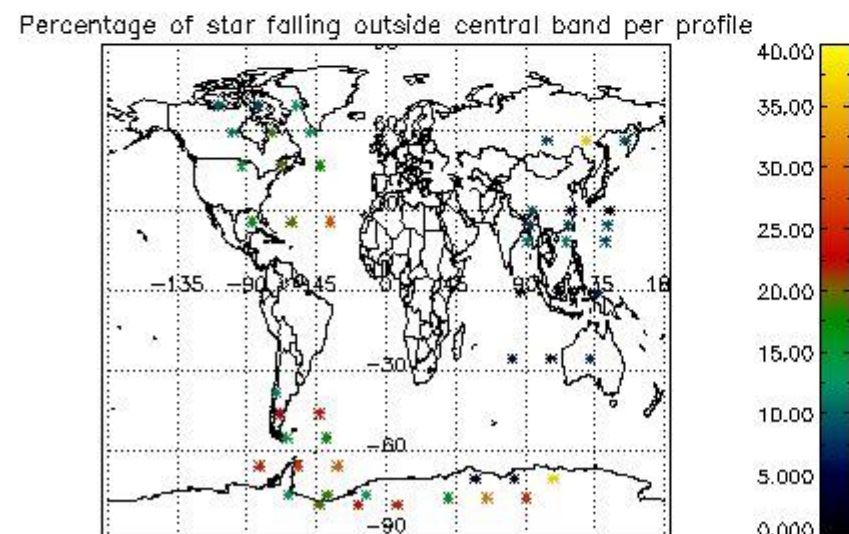

6. Statistics and plot of tangent altitude of the last measurement (DARK & BRIGHT products without errors)

6.1 Statistics on tangent altitude lost:

Statistics	DARK	BRIGHT	TWILIGHT
Mean:	11.012	17.929	NaN
St. deviation:	3.2588	6.6132	NaN
Maximum:	16.367	29.138	NaN
Minimum:	6.7152	3.7703	NaN
Number of data:	11.000	27.000	NaN

6.2 Plot for DARK limb products