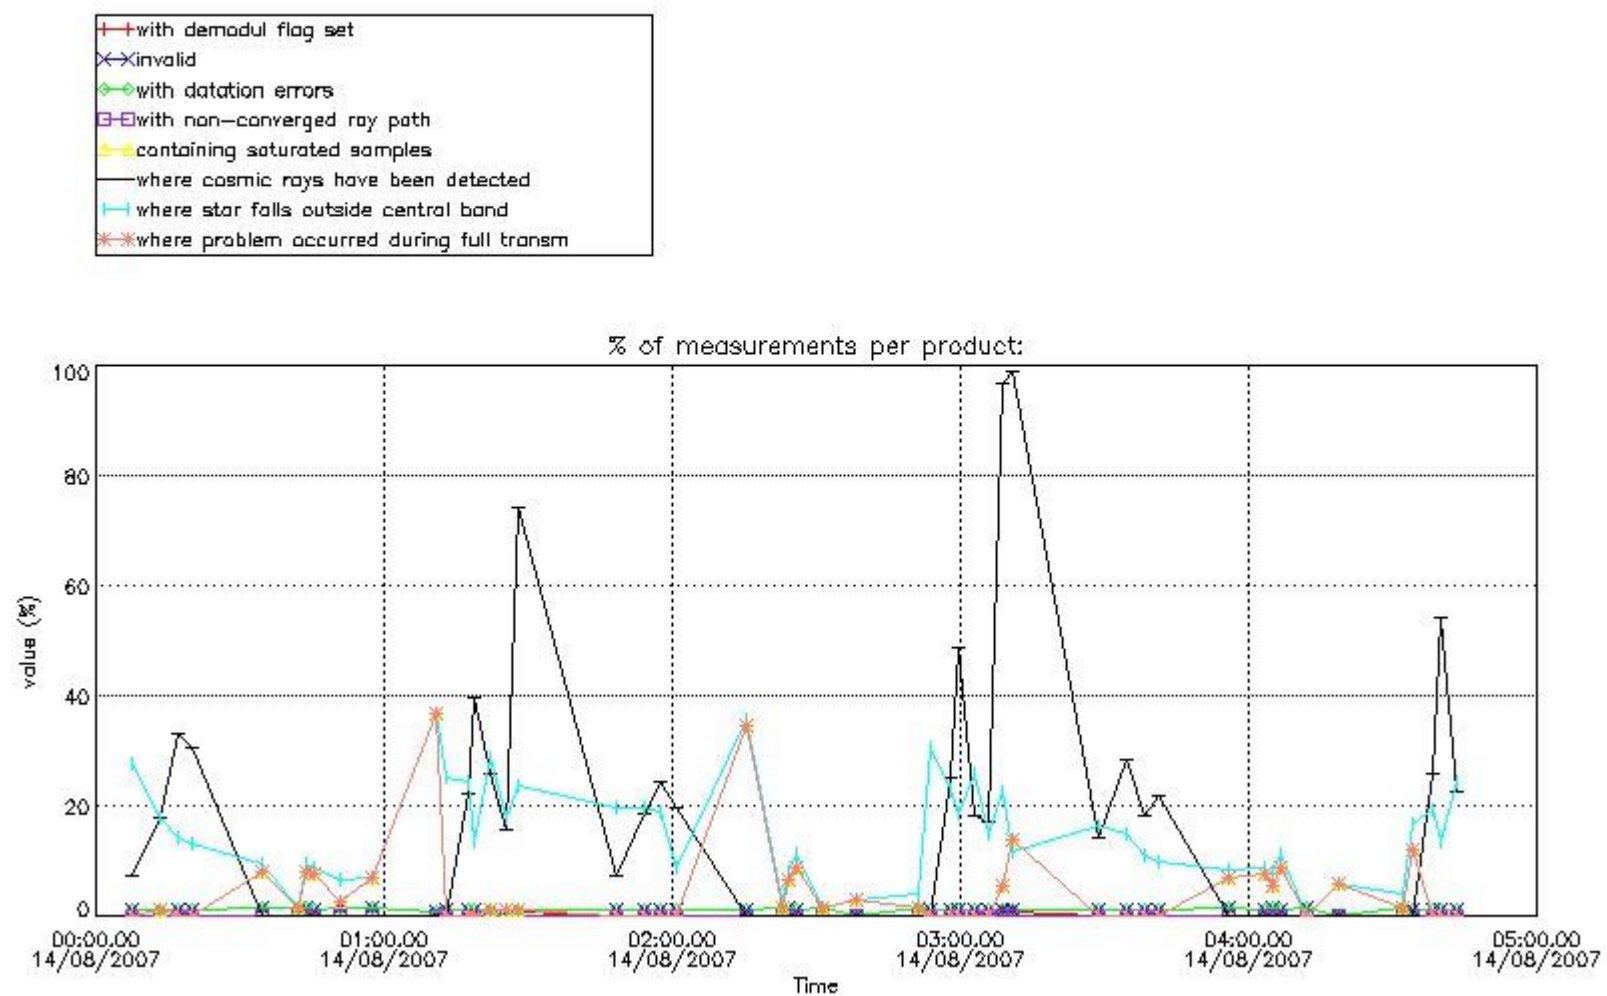

At least one measurement with demodulation flag set:	18.0000 %
Reference spectrum computed from DB:	0.00000 %
Reference spectrum with small number of measurements:	0.00000 %
SATU data not used:	0.00000 %

5.2 Plot quality information per product (time dependant)

5.3 Plot quality information per product (world map)