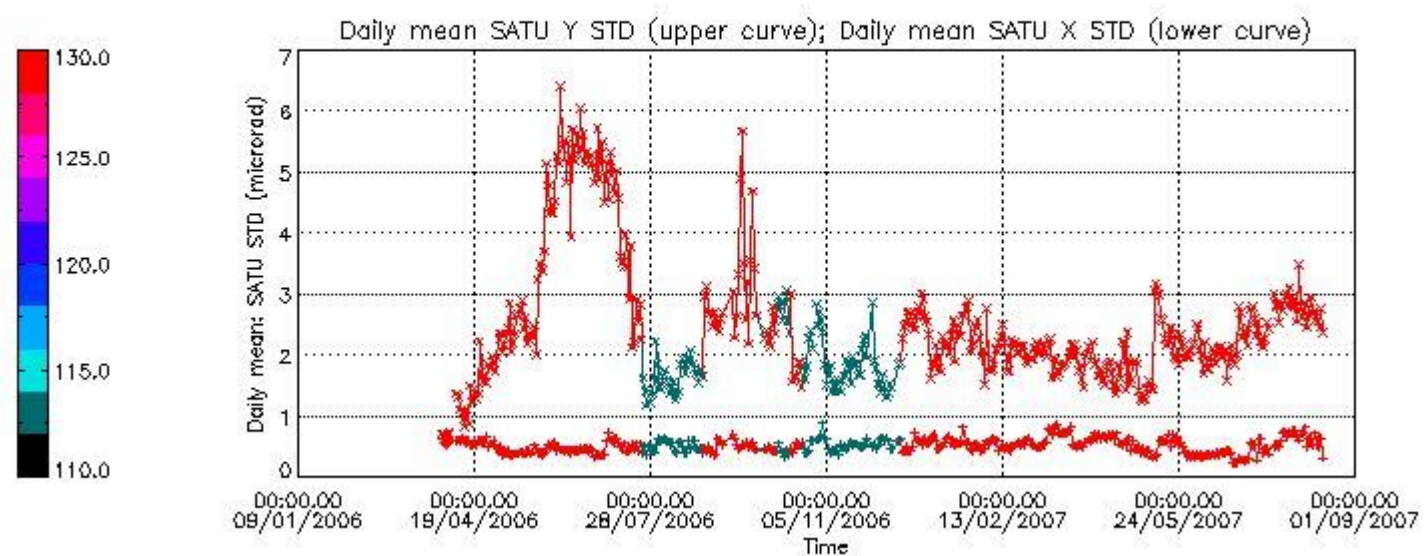

Number of data:	10700.	10700.	22800.	22800.

7.2.2 Trend of daily SATU NEA St. deviation since 1st April 2006 (dark limb)

The long term trend of the SATU 'X' and 'Y' standard deviations should be constant during the whole mission.

The colorbar represents the start tangent altitude (km) of the occultations.

Upper curve: STD of SATU Y axis

Lower curve: STD of SATU X axis

8. Auxiliary Data Files used for the production reported in section 2.4

The number reported in the third column indicates since which file (see list in section 2.4) the corresponding auxiliary file has been used. The fourth column is the date of those product files.

Type	Auxiliary Filename	Used since product	Used since product date
INST_PHYS_CHARACTERISTICS	GOM_INS_AXNIEC20050627_150713_20030716_120000_20100101_000000	1	14-AUG-2007 00:07:31
CALIBRATION_DATABASE	GOM_CAL_AXVIEC20070803_145735_20070802_000000_20100101_000000	1	14-AUG-2007 00:07:31
LEVEL-1B_PROC_CONFIG	GOM_PR1_AXNIEC20050627_151042_20020301_000000_20100101_000000	1	14-AUG-2007 00:07:31
STAR_CATALOGUE	GOM_CAT_AXVIEC20020121_161009_20020101_000000_20200101_000000	1	14-AUG-2007 00:07:31
STELLAR_SPECTRA_DATABANK	GOM_STS_AXNIEC20040308_103538_20020101_160000_20100101_000000	1	14-AUG-2007 00:07:31
ECMWF_FILE	AUX_ECF_AXNECM20070813_062111_20070813_210000_20070814_090000	1	14-AUG-2007 00:07:31
ECMWF_FILE	AUX_ECF_AXNECM20070813_181113_20070814_030000_20070814_150000	46	14-AUG-2007 04:31:53
OPTIONAL_ECMWF_FILE	MISSING	1	14-AUG-2007 00:07:31
ORBIT_DATA_FILE	DOR_NAV_OPNPDE20070813_220623_000057382060_00401_28511_3964.N1	1	14-AUG-2007 00:07:31
ORBIT_DATA_FILE	DOR_NAV_OPNPDE20070813_234720_000054192060_00402_28512_3965.N1	17	14-AUG-2007 01:27:58
ORBIT_DATA_FILE	DOR_NAV_OPNPDE20070814_012258_000041442060_00403_28513_3966.N1	28	14-AUG-2007 02:51:17
ORBIT_DATA_FILE	DOR_NAV_OPNPDE20070814_023721_000057382060_00404_28514_3967.N1	46	14-AUG-2007 04:31:53