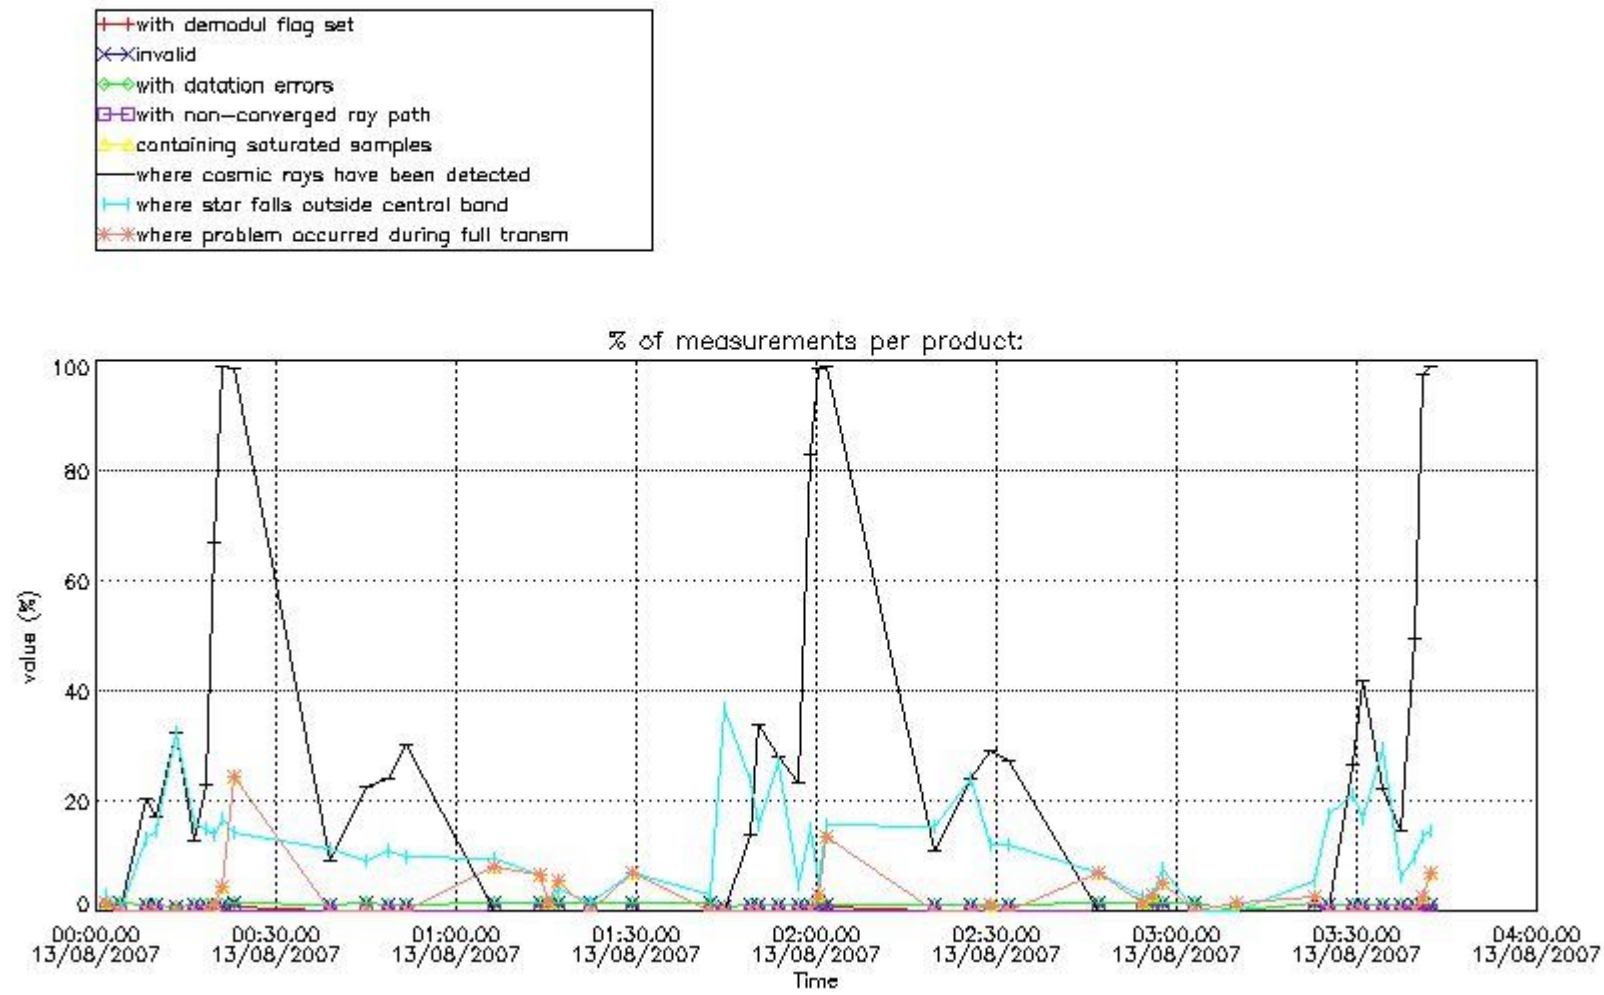

At least one measurement with demodulation flag set:	27.0833 %
Reference spectrum computed from DB:	0.00000 %
Reference spectrum with small number of measurements:	0.00000 %
SATU data not used:	0.00000 %

5.2 Plot quality information per product (time dependant)

5.3 Plot quality information per product (world map)