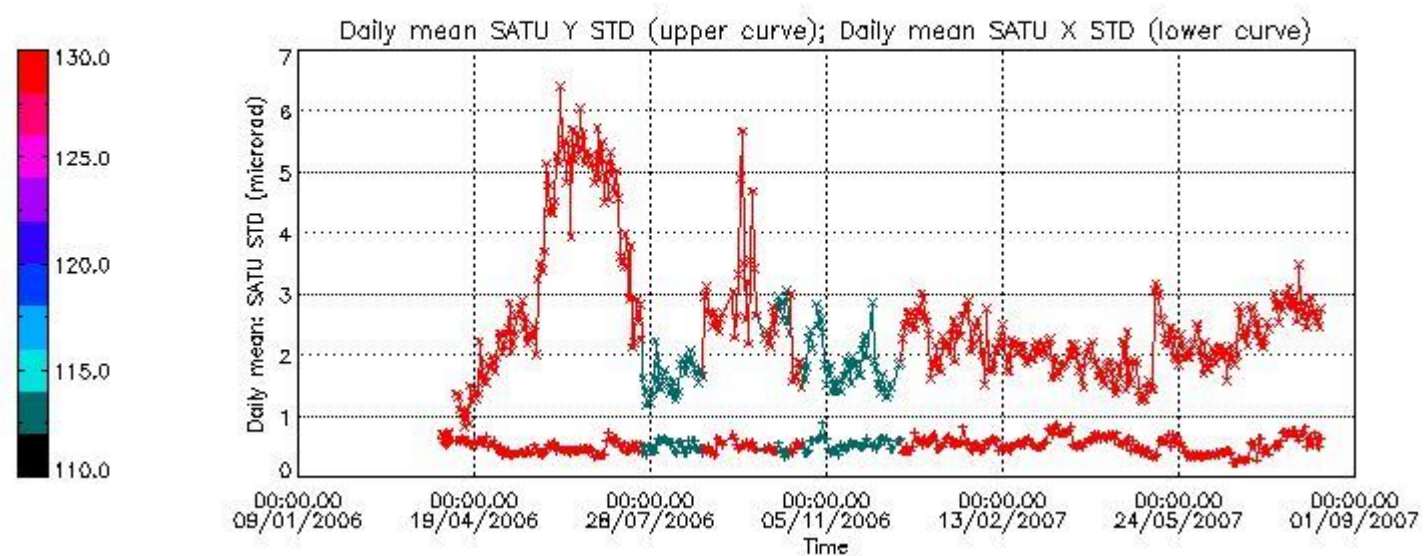

Number of data:	17300.	17300.	17850.	17850.

7.2.2 Trend of daily SATU NEA St. deviation since 1st April 2006 (dark limb)

The long term trend of the SATU 'X' and 'Y' standard deviations should be constant during the whole mission.

The colorbar represents the start tangent altitude (km) of the occultations.

Upper curve: STD of SATU Y axis

Lower curve: STD of SATU X axis

8. Auxiliary Data Files used for the production reported in section 2.4

The number reported in the third column indicates since which file (see list in section 2.4) the corresponding auxiliary file has been used. The fourth column is the date of those product files.

Type	Auxiliary Filename	Used since product	Used since product date
INST_PHYS_CHARACTERISTICS	GOM_INS_AXNIEC20050627_150713_20030716_120000_20100101_000000	1	13-AUG-2007 00:01:42
CALIBRATION_DATABASE	GOM_CAL_AXVIEC20070803_145735_20070802_000000_20100101_000000	1	13-AUG-2007 00:01:42
LEVEL-1B_PROC_CONFIG	GOM_PR1_AXNIEC20050627_151042_20020301_000000_20100101_000000	1	13-AUG-2007 00:01:42
STAR_CATALOGUE	GOM_CAT_AXVIEC20020121_161009_20020101_000000_20200101_000000	1	13-AUG-2007 00:01:42
STELLAR_SPECTRA_DATABANK	GOM_STS_AXNIEC20040308_103538_20020101_160000_20100101_000000	1	13-AUG-2007 00:01:42
ECMWF_FILE	AUX_ECF_AXNECM20070812_062112_20070812_210000_20070813_090000	1	13-AUG-2007 00:01:42
ECMWF_FILE	AUX_ECF_AXNECM20070812_182113_20070813_030000_20070813_150000	40	13-AUG-2007 03:22:54
OPTIONAL_ECMWF_FILE	MISSING	1	13-AUG-2007 00:01:42
ORBIT_DATA_FILE	DOR_NAV_OPNPDE20070812_205208_000060572060_00386_28496_3957.N1	1	13-AUG-2007 00:01:42
ORBIT_DATA_FILE	DOR_NAV_OPNPDE20070812_223824_000057382060_00387_28497_3958.N1	8	13-AUG-2007 00:19:41
ORBIT_DATA_FILE	DOR_NAV_OPNPDE20070813_001921_000054192060_00388_28498_3959.N1	27	13-AUG-2007 01:58:56
ORBIT_DATA_FILE	DOR_NAV_OPNPDE20070813_015459_000041442060_00389_28499_3960.N1	40	13-AUG-2007 03:22:54