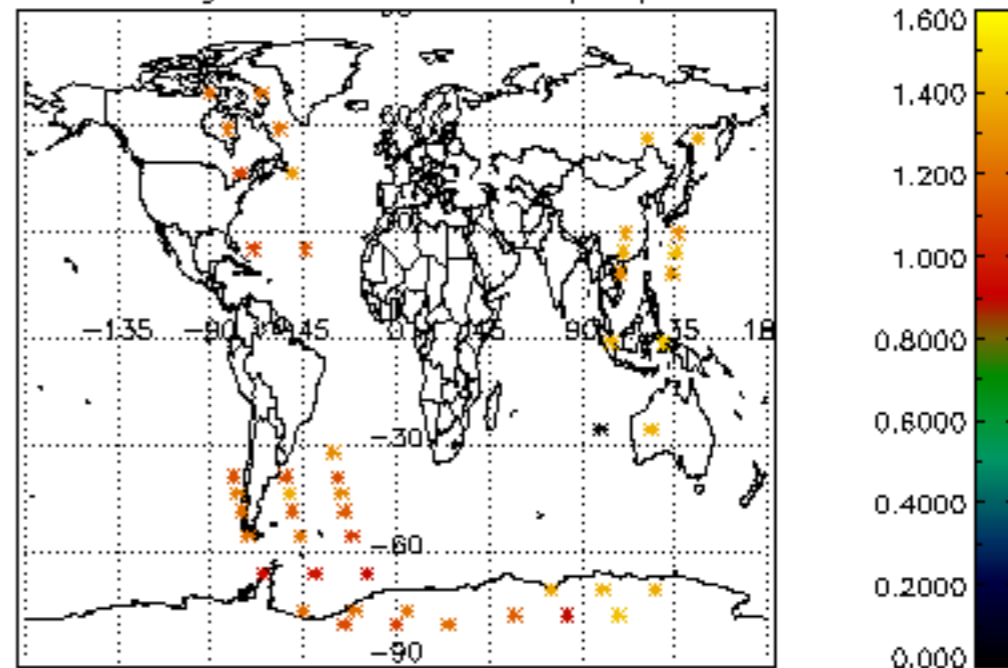

Percentage of datation errors per profile