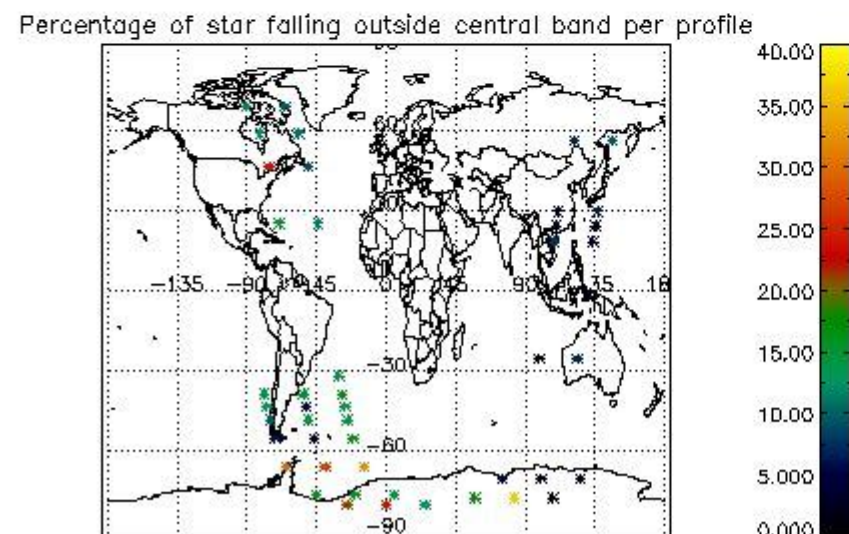

6. Statistics and plot of tangent altitude of the last measurement (DARK & BRIGHT products without errors)

6.1 Statistics on tangent altitude lost:

Statistics	DARK	BRIGHT	TWILIGHT
Mean:	14.519	20.307	NaN
St. deviation:	4.2618	6.4303	NaN
Maximum:	20.693	29.635	NaN
Minimum:	5.7893	4.6317	NaN
Number of data:	18.000	21.000	NaN

6.2 Plot for DARK limb products