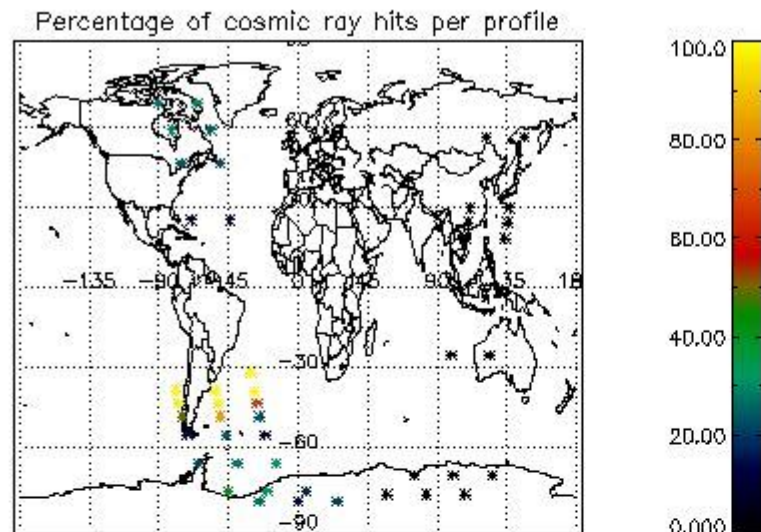

6. Statistics and plot of tangent altitude of the last measurement (DARK & BRIGHT products without errors)

6.1 Statistics on tangent altitude lost:

Statistics	DARK	BRIGHT	TWILIGHT
Mean:	14.519	20.307	NaN
St. deviation:	4.2618	6.4303	NaN
Maximum:	20.693	29.635	NaN
Minimum:	5.7893	4.6317	NaN
Number of data:	18.000	21.000	NaN

6.2 Plot for DARK limb products