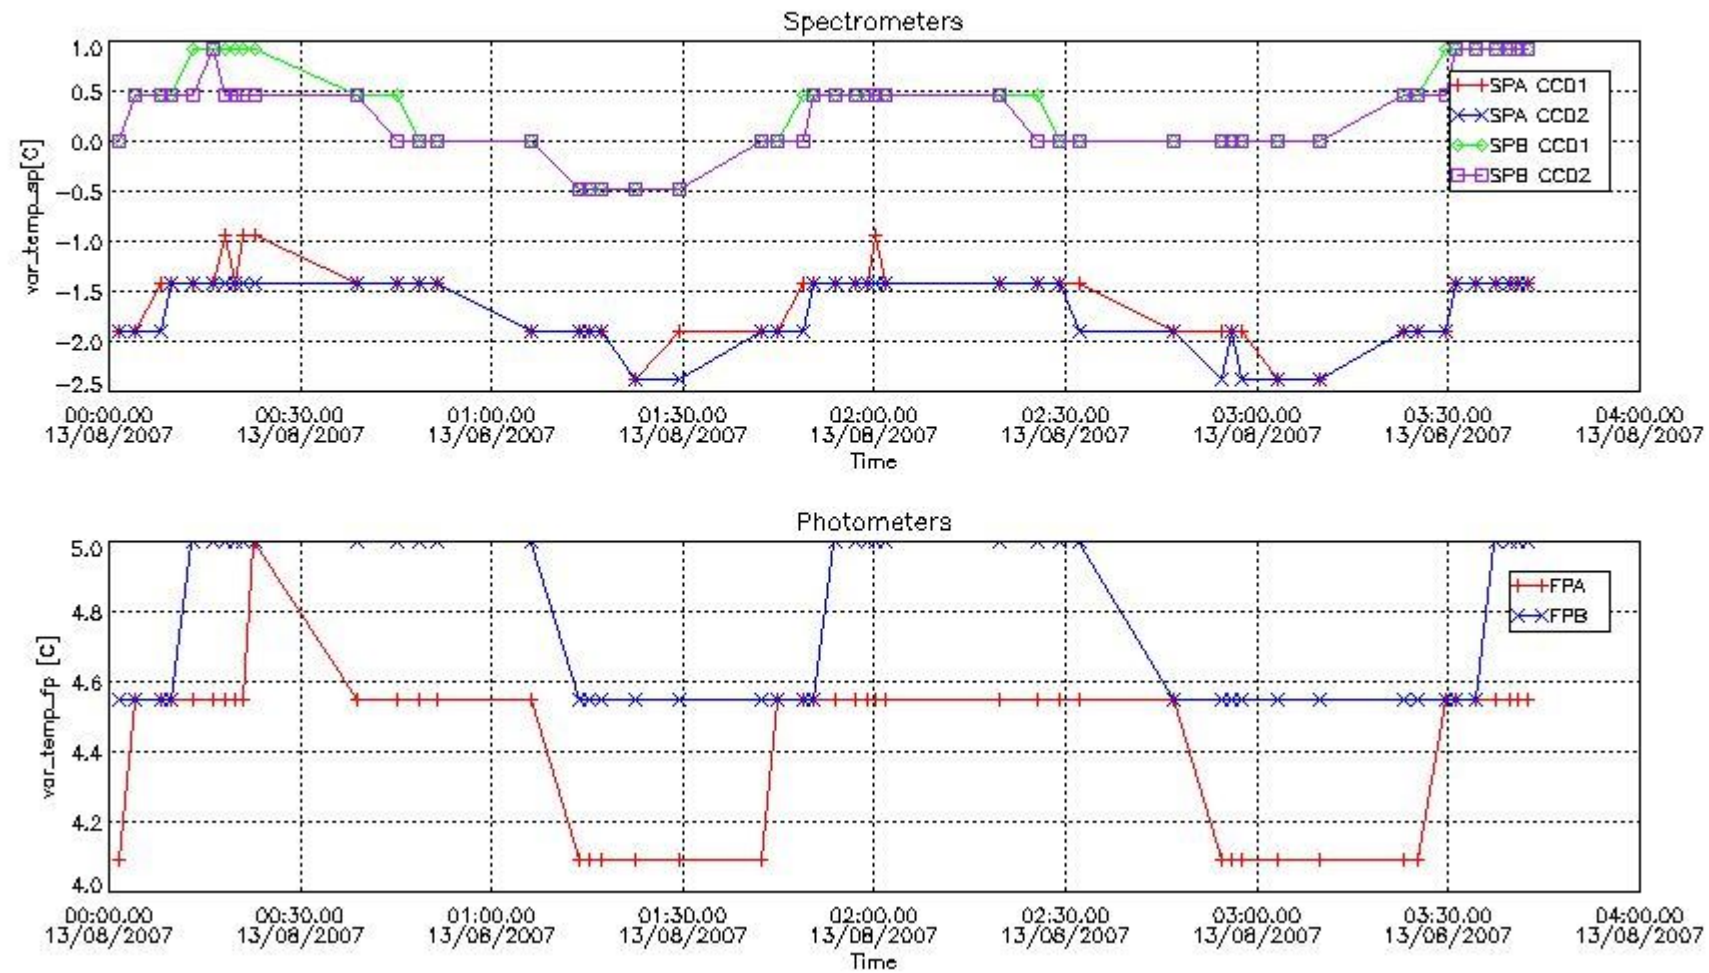

4. Overview of dark signal processing per product

The Dark Charge (DC) is a temperature-dependant signal added to the useful measurements and it is therefore subtracted from them during the processing. There are two phenomena that produce a continuous increase of the DC: the "hot pixels" (a pixel is "hot" when its DC exceeds by a significant amount its value measured on ground at the same temperature) and the "Random Telegraphic Signal" (abrupt change positive or negative of the CCD pixel signal, random in time, affecting only the DC part of the signal and not the photon generated signal).

In this section a list of products that did not use the Dark Sky Area (DSA) observation for the DC computation is given. It is also provided the mean DC plot per product for dark limb products with no error flag set.

4.1 All products used the DSA observation for the DC computation

4.2 Plot of mean dark charges per product: only products in DARK limb conditions without errors are used