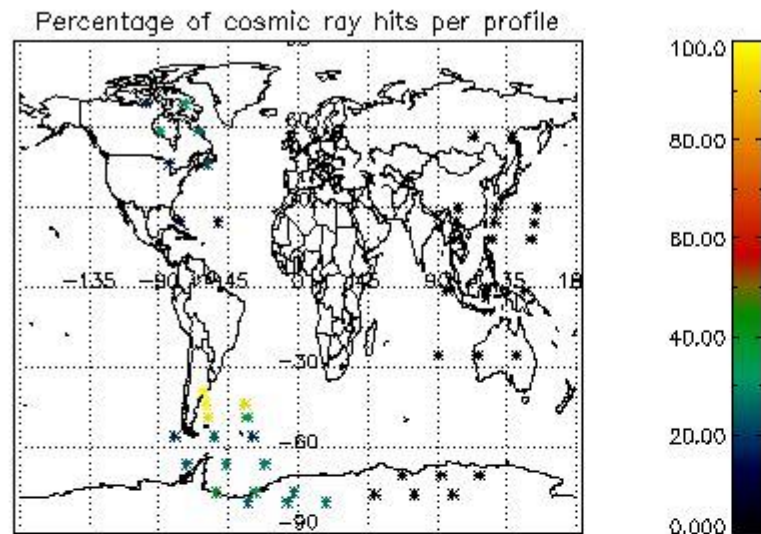

6. Statistics and plot of tangent altitude of the last measurement (DARK & BRIGHT products without errors)

6.1 Statistics on tangent altitude lost:

Statistics	DARK	BRIGHT	TWILIGHT
Mean:	12.825	19.586	NaN
St. deviation:	4.5699	7.0397	NaN
Maximum:	18.169	30.087	NaN
Minimum:	4.3628	3.9650	NaN
Number of data:	13.000	26.000	NaN

6.2 Plot for DARK limb products