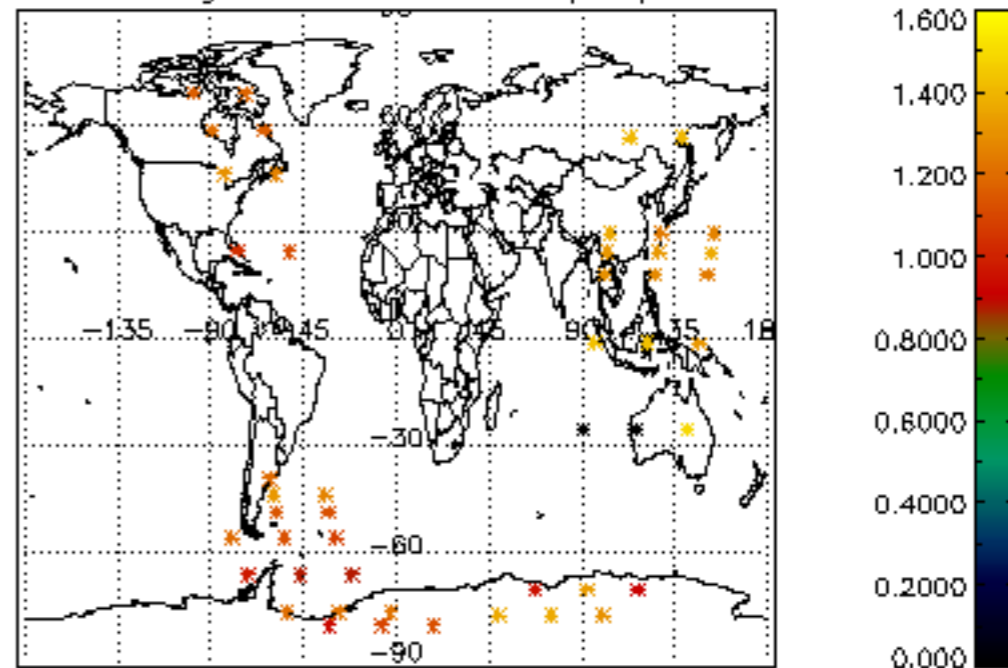

Percentage of datation errors per profile