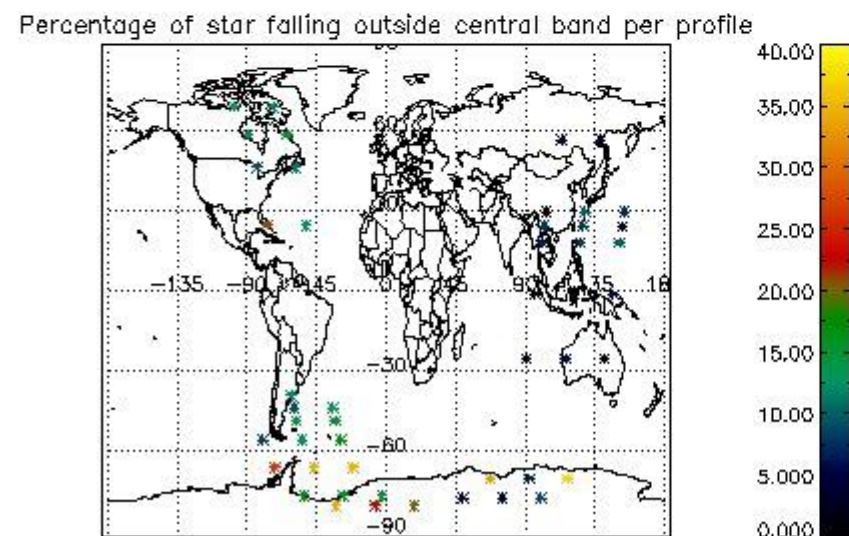

6. Statistics and plot of tangent altitude of the last measurement (DARK & BRIGHT products without errors)

6.1 Statistics on tangent altitude lost:

Statistics	DARK	BRIGHT	TWILIGHT
Mean:	12.825	19.586	NaN
St. deviation:	4.5699	7.0397	NaN
Maximum:	18.169	30.087	NaN
Minimum:	4.3628	3.9650	NaN
Number of data:	13.000	26.000	NaN

6.2 Plot for DARK limb products