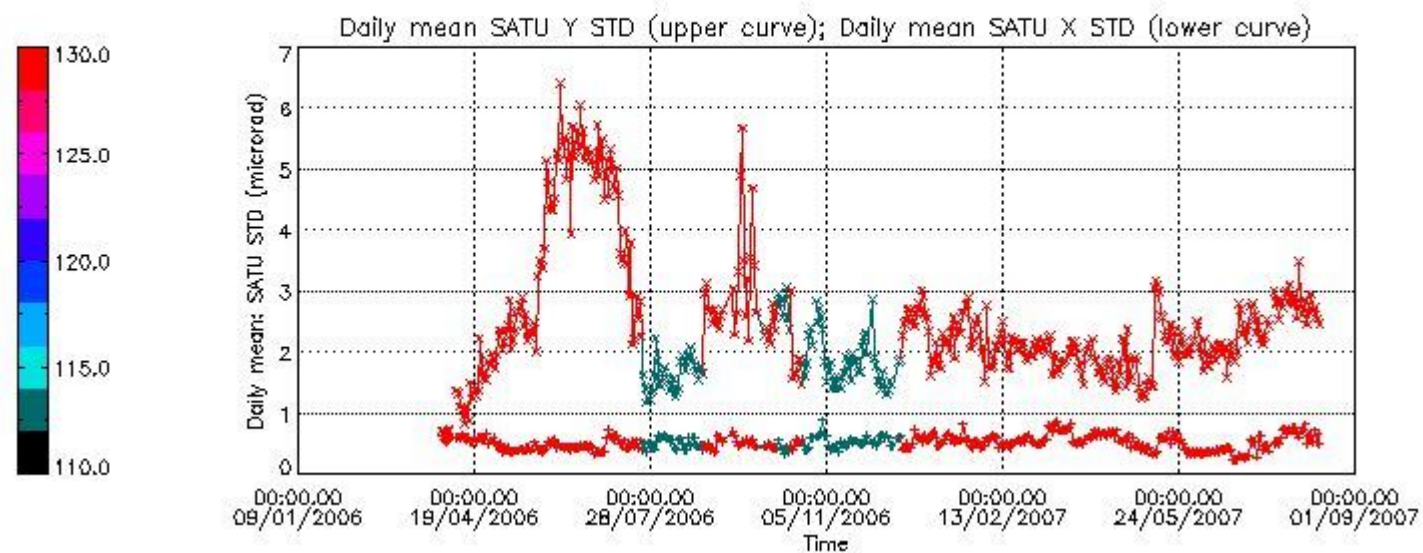

Number of data:	12350.	12350.	22100.	22100.

7.2.2 Trend of daily SATU NEA St. deviation since 1st April 2006 (dark limb)

The long term trend of the SATU 'X' and 'Y' standard deviations should be constant during the whole mission.

The colorbar represents the start tangent altitude (km) of the occultations.

Upper curve: STD of SATU Y axis

Lower curve: STD of SATU X axis

8. Auxiliary Data Files used for the production reported in section 2.4

The number reported in the third column indicates since which file (see list in section 2.4) the corresponding auxiliary file has been used. The fourth column is the date of those product files.

Type	Auxiliary Filename	Used since product	Used since product date
INST_PHYS_CHARACTERISTICS	GOM_INS_AXNIEC20050627_150713_20030716_120000_20100101_000000	1	12-AUG-2007 00:04:57
CALIBRATION_DATABASE	GOM_CAL_AXVIEC20070803_145735_20070802_000000_20100101_000000	1	12-AUG-2007 00:04:57
LEVEL-1B_PROC_CONFIG	GOM_PR1_AXNIEC20050627_151042_20020301_000000_20100101_000000	1	12-AUG-2007 00:04:57
STAR_CATALOGUE	GOM_CAT_AXVIEC20020121_161009_20020101_000000_20200101_000000	1	12-AUG-2007 00:04:57
STELLAR_SPECTRA_DATABANK	GOM_STS_AXNIEC20040308_103538_20020101_160000_20100101_000000	1	12-AUG-2007 00:04:57
ECMWF_FILE	AUX_ECF_AXNECM20070811_062112_20070811_210000_20070812_090000	1	12-AUG-2007 00:04:57
ECMWF_FILE	AUX_ECF_AXNECM20070811_182111_20070812_030000_20070812_150000	44	12-AUG-2007 03:54:31
OPTIONAL_ECMWF_FILE	MISSING	1	12-AUG-2007 00:04:57
ORBIT_DATA_FILE	DOR_NAV_OPNPDE20070811_212409_000060572060_00372_28482_3950.N1	1	12-AUG-2007 00:04:57
ORBIT_DATA_FILE	DOR_NAV_OPNPDE20070811_231025_000057382060_00373_28483_3951.N1	14	12-AUG-2007 00:52:33
ORBIT_DATA_FILE	DOR_NAV_OPNPDE20070812_005122_000038252060_00374_28484_3952.N1	25	12-AUG-2007 02:13:55
ORBIT_DATA_FILE	DOR_NAV_OPNPDE20070812_020026_000057382060_00375_28485_3953.N1	44	12-AUG-2007 03:54:31