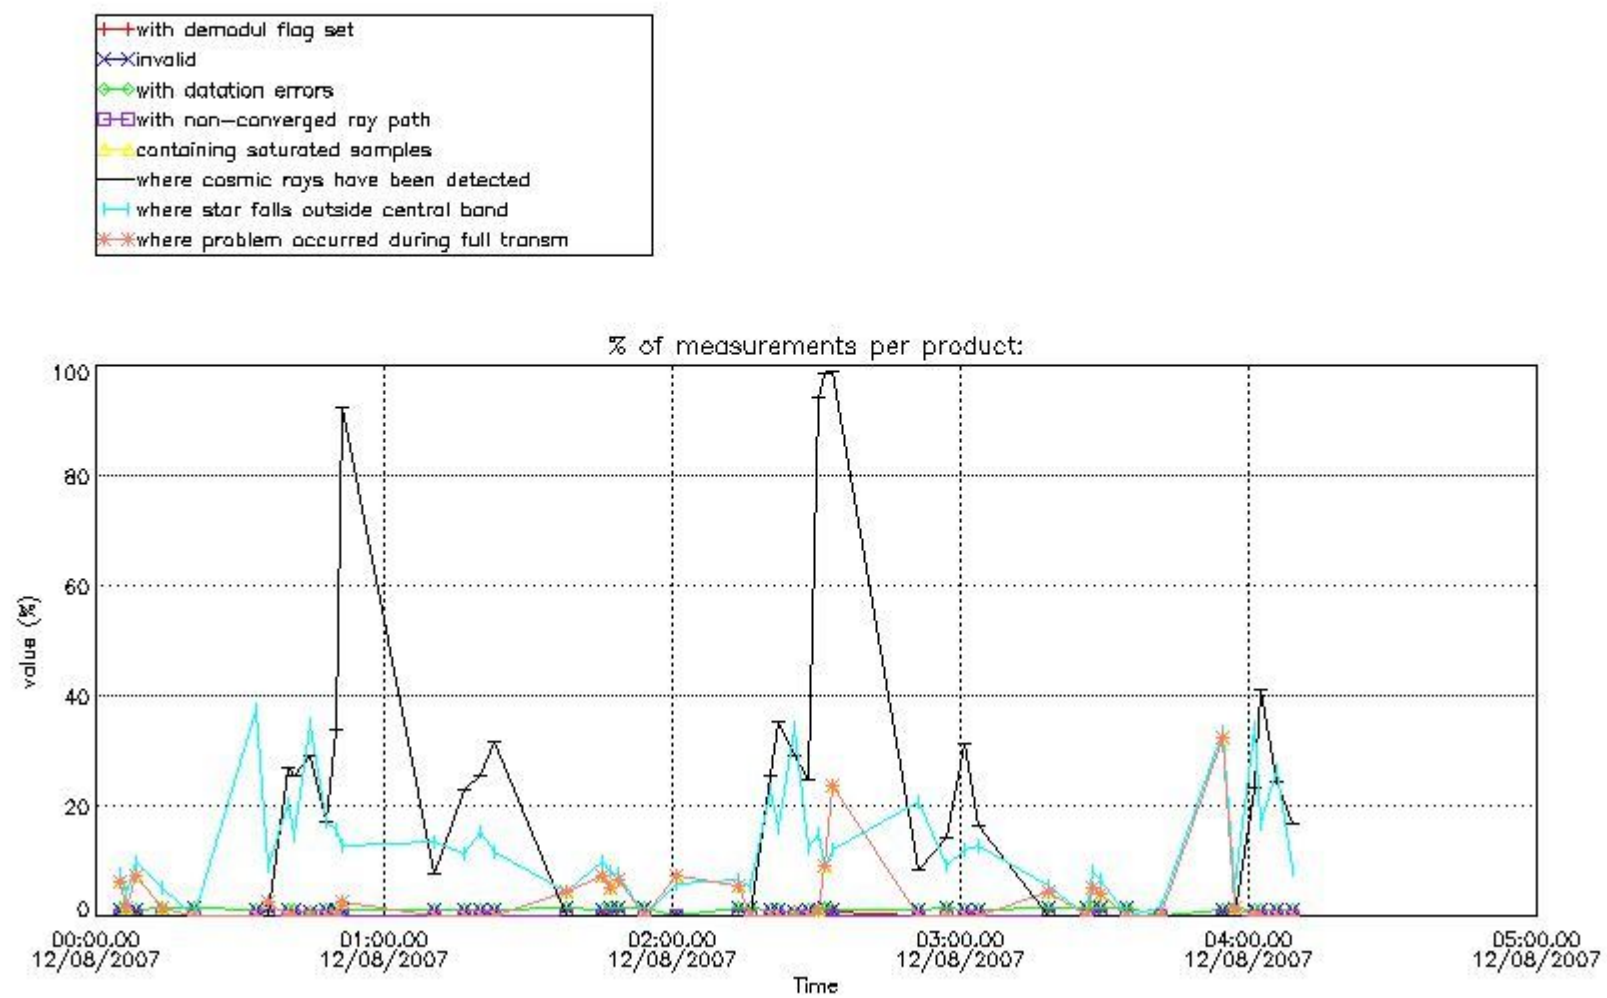

At least one measurement with demodulation flag set:	14.5833 %
Reference spectrum computed from DB:	0.00000 %
Reference spectrum with small number of measurements:	0.00000 %
SATU data not used:	0.00000 %

5.2 Plot quality information per product (time dependant)

5.3 Plot quality information per product (world map)