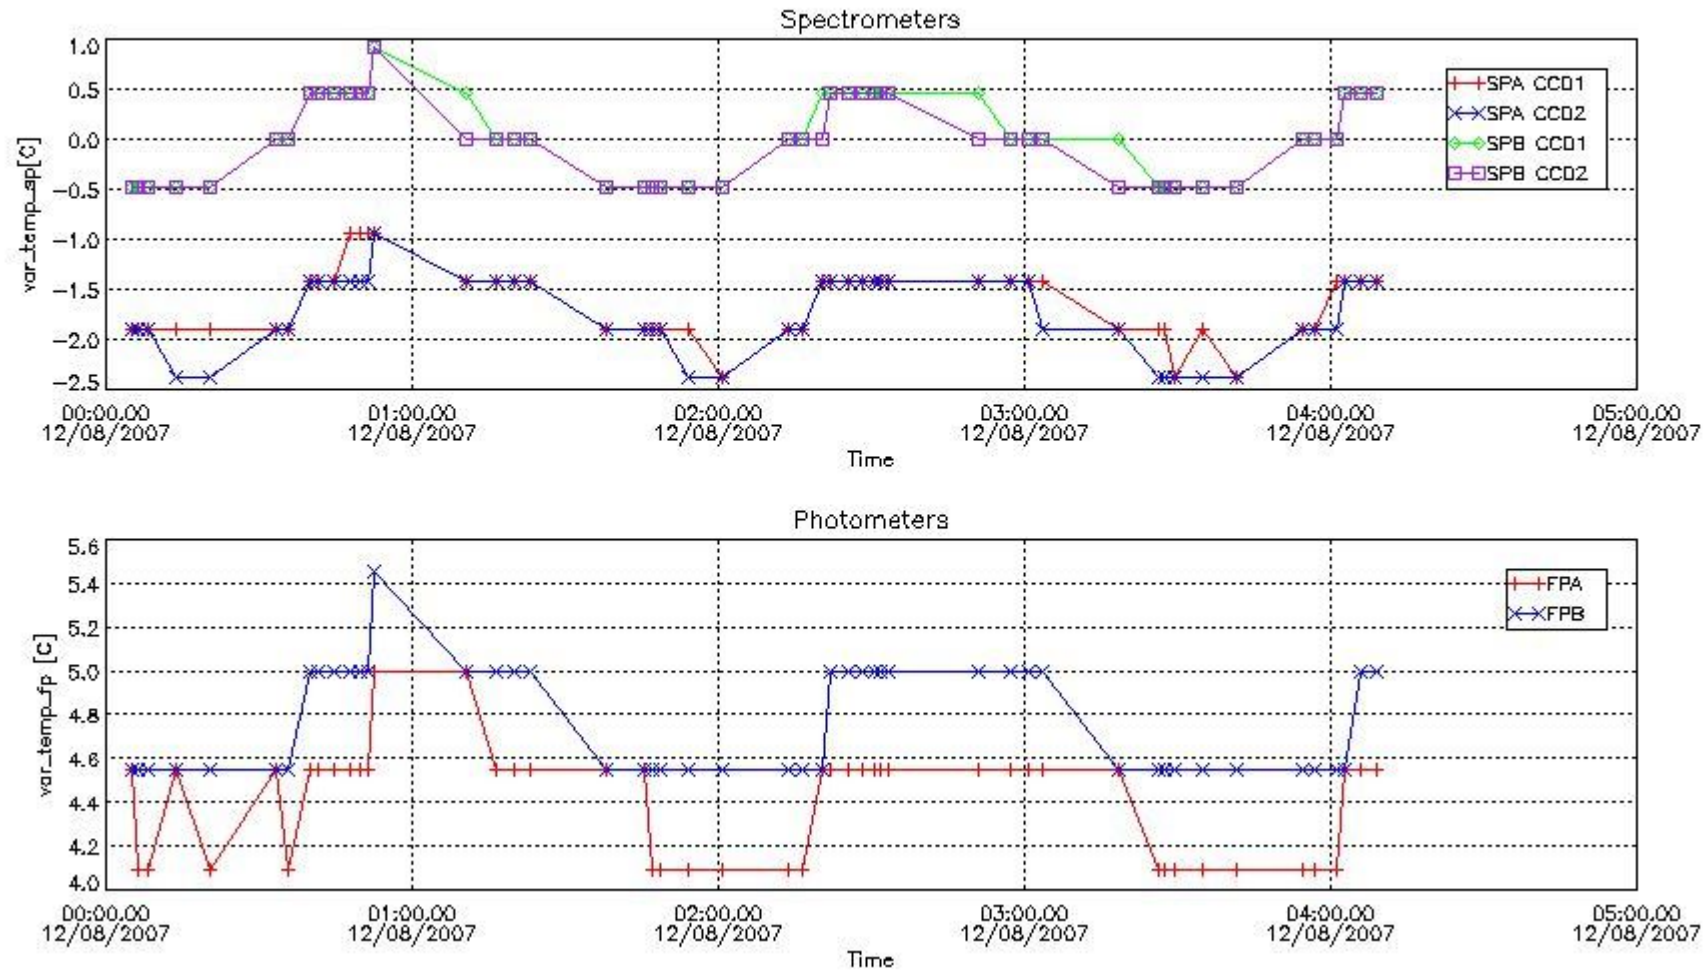

4. Overview of dark signal processing per product

The Dark Charge (DC) is a temperature-dependant signal added to the useful measurements and it is therefore subtracted from them during the processing. There are two phenomena that produce a continuous increase of the DC: the "hot pixels" (a pixel is "hot" when its DC exceeds by a significant amount its value measured on ground at the same temperature) and the "Random Telegraphic Signal" (abrupt change positive or negative of the CCD pixel signal, random in time, affecting only the DC part of the signal and not the photon generated signal).

In this section a list of products that did not use the Dark Sky Area (DSA) observation for the DC computation is given. It is also provided the mean DC plot per product for dark limb products with no error flag set.

4.1 All products used the DSA observation for the DC computation

4.2 Plot of mean dark charges per product: only products in DARK limb conditions without errors are used