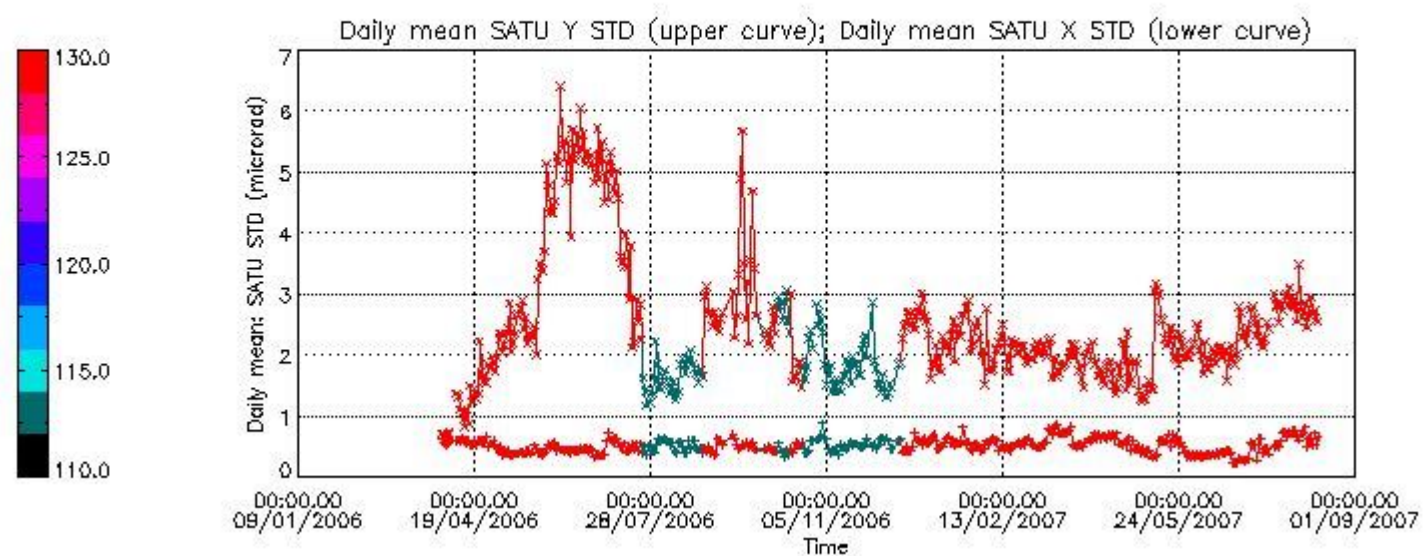

Number of data:	17050.	17050.	19850.	19850.

7.2.2 Trend of daily SATU NEA St. deviation since 1st April 2006 (dark limb)

The long term trend of the SATU 'X' and 'Y' standard deviations should be constant during the whole mission.

The colorbar represents the start tangent altitude (km) of the occultations.

Upper curve: STD of SATU Y axis

Lower curve: STD of SATU X axis

8. Auxiliary Data Files used for the production reported in section 2.4

The number reported in the third column indicates since which file (see list in section 2.4) the corresponding auxiliary file has been used. The fourth column is the date of those product files.

Type	Auxiliary Filename	Used since product	Used since product date
INST_PHYS_CHARACTERISTICS	GOM_INS_AXNIEC20050627_150713_20030716_120000_20100101_000000	1	11-AUG-2007 00:01:16
CALIBRATION_DATABASE	GOM_CAL_AXVIEC20070803_145735_20070802_000000_20100101_000000	1	11-AUG-2007 00:01:16
LEVEL-1B_PROC_CONFIG	GOM_PR1_AXNIEC20050627_151042_20020301_000000_20100101_000000	1	11-AUG-2007 00:01:16
STAR_CATALOGUE	GOM_CAT_AXVIEC20020121_161009_20020101_000000_20200101_000000	1	11-AUG-2007 00:01:16
STELLAR_SPECTRA_DATABANK	GOM_STS_AXNIEC20040308_103538_20020101_160000_20100101_000000	1	11-AUG-2007 00:01:16
ECMWF_FILE	AUX_ECF_AXNECM20070810_061111_20070810_210000_20070811_090000	1	11-AUG-2007 00:01:16
ECMWF_FILE	AUX_ECF_AXNECM20070810_182111_20070811_030000_20070811_150000	42	11-AUG-2007 04:26:07
OPTIONAL_ECMWF_FILE	MISSING	1	11-AUG-2007 00:01:16
ORBIT_DATA_FILE	DOR_NAV_OPNPDE20070810_215610_000060572060_00358_28468_3944.N1	1	11-AUG-2007 00:01:16
ORBIT_DATA_FILE	DOR_NAV_OPNPDE20070810_234226_000054192060_00359_28469_3945.N1	15	11-AUG-2007 01:22:02
ORBIT_DATA_FILE	DOR_NAV_OPNPDE20070811_011804_000041442060_00360_28470_3946.N1	25	11-AUG-2007 02:45:31
ORBIT_DATA_FILE	DOR_NAV_OPNPDE20070811_023227_000057382060_00361_28471_3947.N1	42	11-AUG-2007 04:26:07