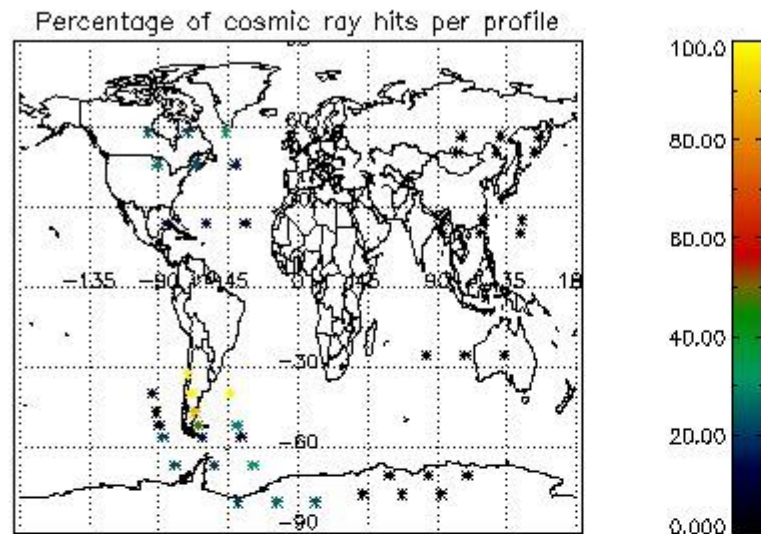

6. Statistics and plot of tangent altitude of the last measurement (DARK & BRIGHT products without errors)

6.1 Statistics on tangent altitude lost:

Statistics	DARK	BRIGHT	TWILIGHT
Mean:	14.177	18.615	NaN
St. deviation:	7.2354	6.2467	NaN
Maximum:	37.609	27.314	NaN
Minimum:	4.8718	3.8514	NaN
Number of data:	18.000	24.000	NaN

6.2 Plot for DARK limb products