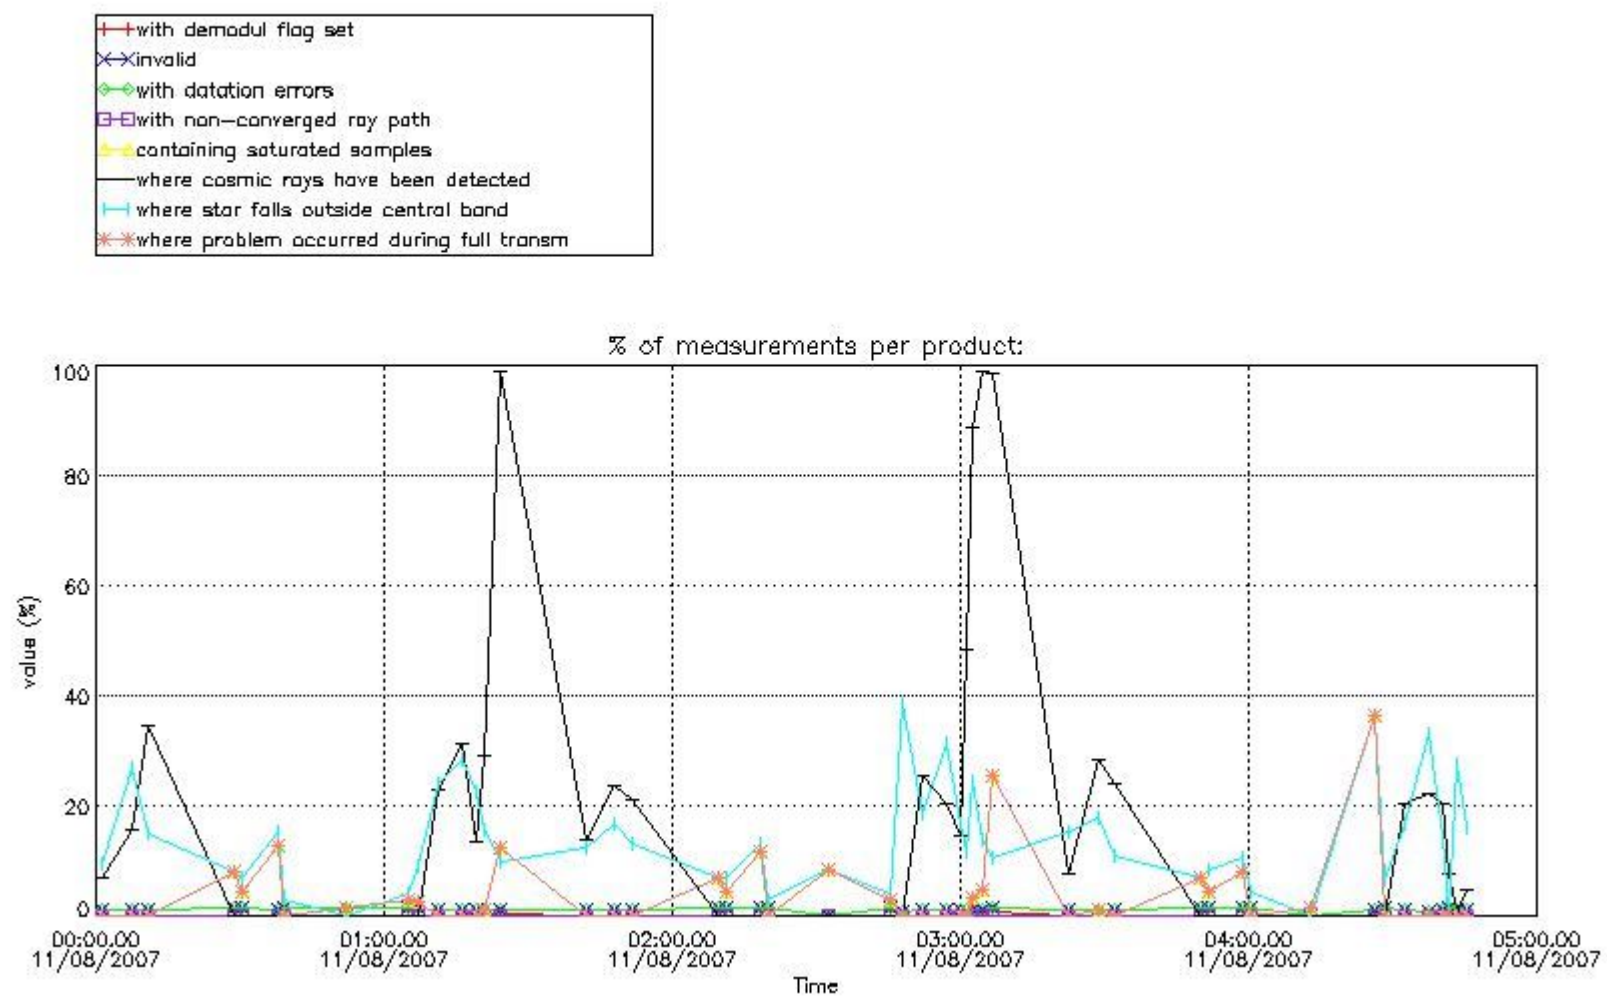

At least one measurement with demodulation flag set:	18.7500 %
Reference spectrum computed from DB:	0.00000 %
Reference spectrum with small number of measurements:	0.00000 %
SATU data not used:	0.00000 %

5.2 Plot quality information per product (time dependant)

5.3 Plot quality information per product (world map)