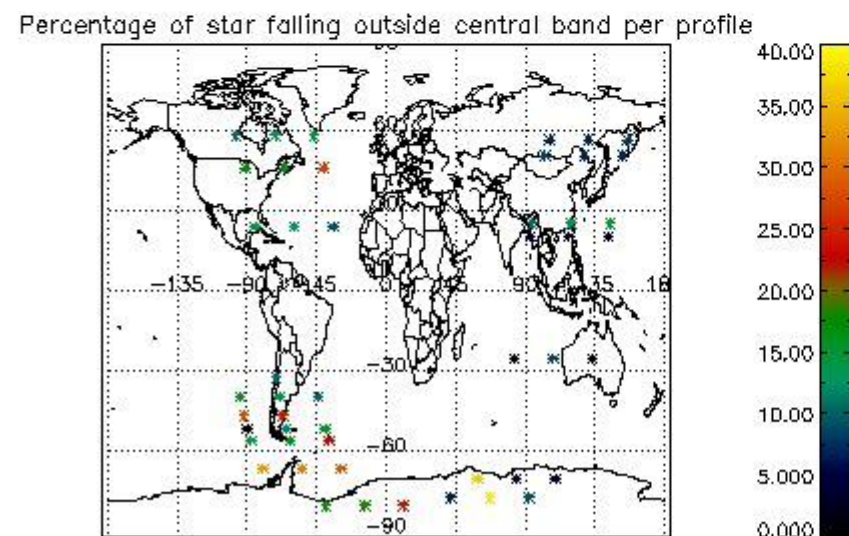

6. Statistics and plot of tangent altitude of the last measurement (DARK & BRIGHT products without errors)

6.1 Statistics on tangent altitude lost:

Statistics	DARK	BRIGHT	TWILIGHT
Mean:	14.177	18.615	NaN
St. deviation:	7.2354	6.2467	NaN
Maximum:	37.609	27.314	NaN
Minimum:	4.8718	3.8514	NaN
Number of data:	18.000	24.000	NaN

6.2 Plot for DARK limb products