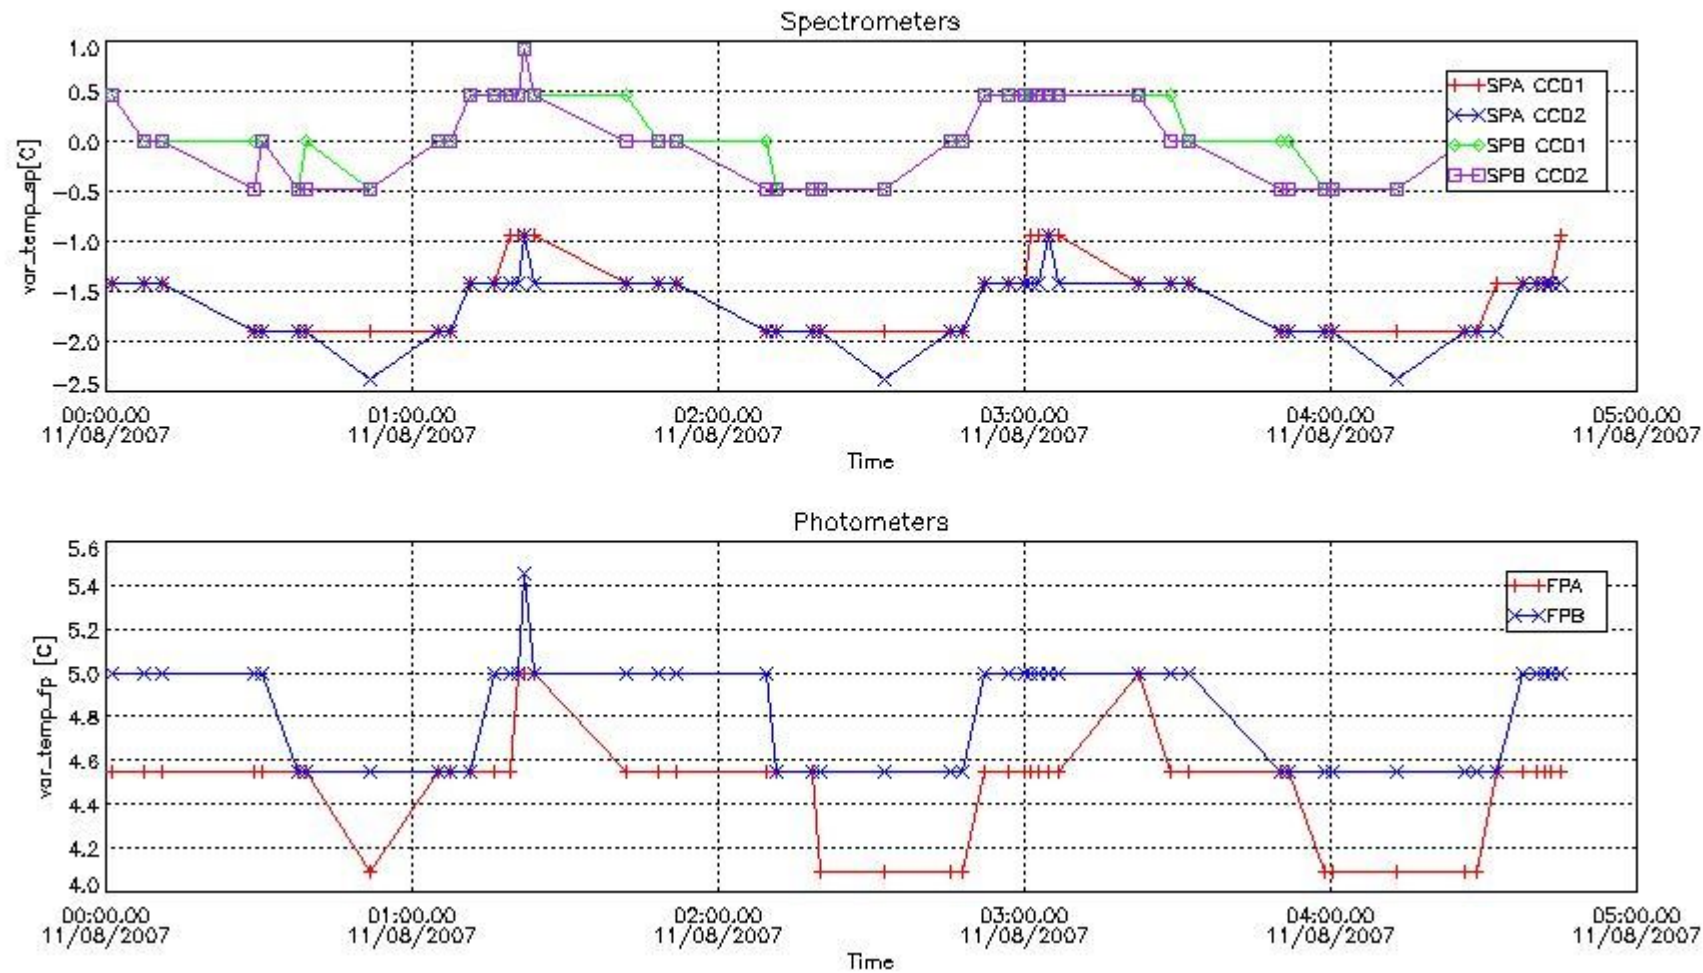

4. Overview of dark signal processing per product

The Dark Charge (DC) is a temperature-dependant signal added to the useful measurements and it is therefore subtracted from them during the processing. There are two phenomena that produce a continuous increase of the DC: the "hot pixels" (a pixel is "hot" when its DC exceeds by a significant amount its value measured on ground at the same temperature) and the "Random Telegraphic Signal" (abrupt change positive or negative of the CCD pixel signal, random in time, affecting only the DC part of the signal and not the photon generated signal).

In this section a list of products that did not use the Dark Sky Area (DSA) observation for the DC computation is given. It is also provided the mean DC plot per product for dark limb products with no error flag set.

4.1 All products used the DSA observation for the DC computation

4.2 Plot of mean dark charges per product: only products in DARK limb conditions without errors are used