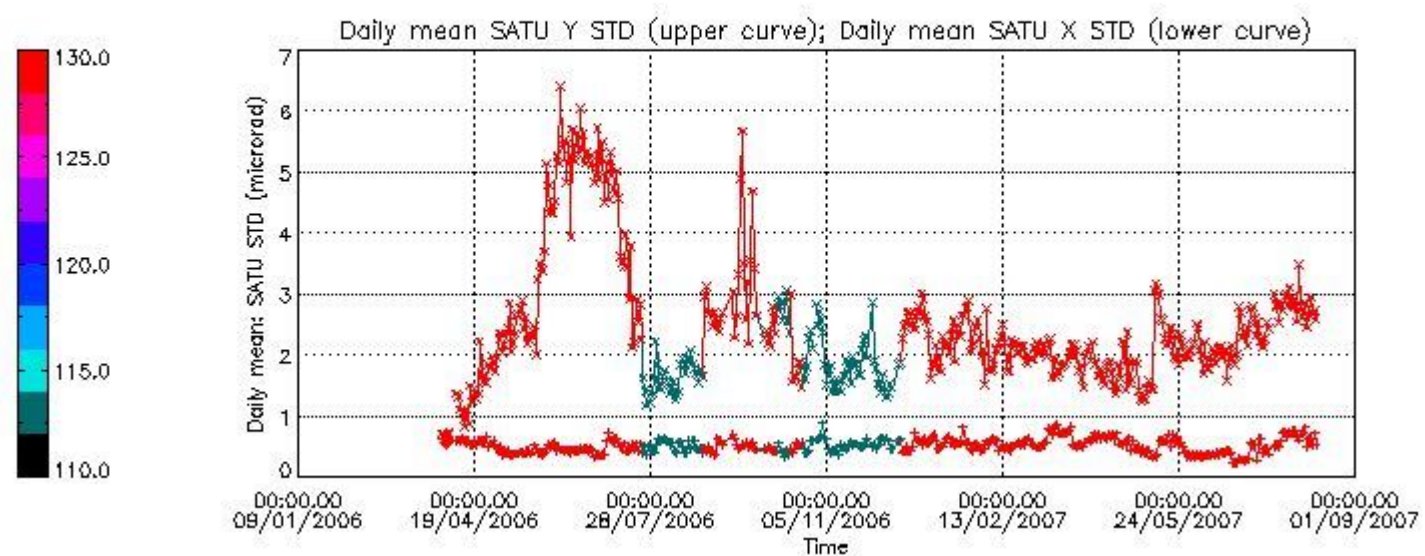

Number of data:	16950.	16950.	19800.	19800.

7.2.2 Trend of daily SATU NEA St. deviation since 1st April 2006 (dark limb)

The long term trend of the SATU 'X' and 'Y' standard deviations should be constant during the whole mission.

The colorbar represents the start tangent altitude (km) of the occultations.

Upper curve: STD of SATU Y axis

Lower curve: STD of SATU X axis

8. Auxiliary Data Files used for the production reported in section 2.4

The number reported in the third column indicates since which file (see list in section 2.4) the corresponding auxiliary file has been used. The fourth column is the date of those product files.

Type	Auxiliary Filename	Used since product	Used since product date
INST_PHYS_CHARACTERISTICS	GOM_INS_AXNIEC20050627_150713_20030716_120000_20100101_000000	1	10-AUG-2007 00:02:23
CALIBRATION_DATABASE	GOM_CAL_AXVIEC20070803_145735_20070802_000000_20100101_000000	1	10-AUG-2007 00:02:23
LEVEL-1B_PROC_CONFIG	GOM_PR1_AXNIEC20050627_151042_20020301_000000_20100101_000000	1	10-AUG-2007 00:02:23
STAR_CATALOGUE	GOM_CAT_AXVIEC20020121_161009_20020101_000000_20200101_000000	1	10-AUG-2007 00:02:23
STELLAR_SPECTRA_DATABANK	GOM_STS_AXNIEC20040308_103538_20020101_160000_20100101_000000	1	10-AUG-2007 00:02:23
ECMWF_FILE	AUX_ECF_AXNECM20070809_061111_20070809_210000_20070810_090000	1	10-AUG-2007 00:02:23
ECMWF_FILE	AUX_ECF_AXNECM20070809_181112_20070810_030000_20070810_150000	31	10-AUG-2007 03:17:08
OPTIONAL_ECMWF_FILE	MISSING	1	10-AUG-2007 00:02:23
ORBIT_DATA_FILE	DOR_NAV_OPNPDE20070809_204155_000060572060_00343_28453_3937.N1	1	10-AUG-2007 00:02:23
ORBIT_DATA_FILE	DOR_NAV_OPNPDE20070809_222811_000057382060_00344_28454_3938.N1	5	10-AUG-2007 00:13:00
ORBIT_DATA_FILE	DOR_NAV_OPNPDE20070810_000908_000057382060_00345_28455_3939.N1	20	10-AUG-2007 01:52:09
ORBIT_DATA_FILE	DOR_NAV_OPNPDE20070810_015005_000041442060_00346_28456_3940.N1	31	10-AUG-2007 03:17:08
ORBIT_DATA_FILE	DOR_NAV_OPNPDE20070810_030428_000057382060_00347_28457_3941.N1	47	10-AUG-2007 04:57:44