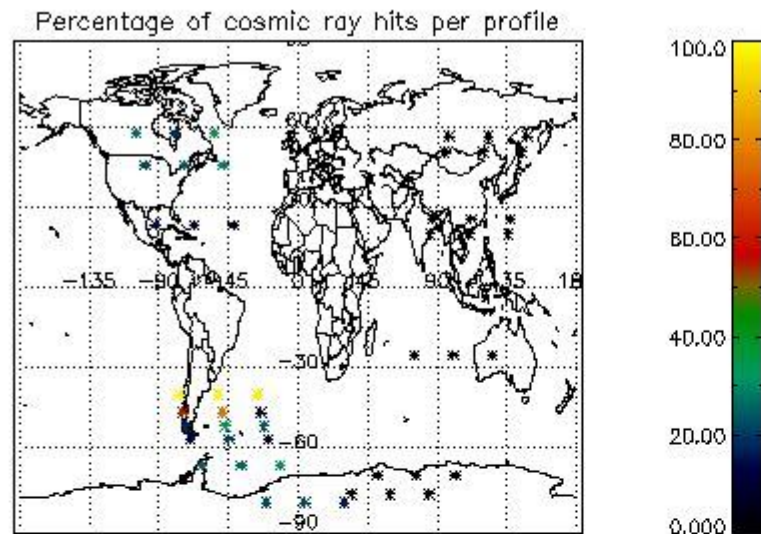

6. Statistics and plot of tangent altitude of the last measurement (DARK & BRIGHT products without errors)

6.1 Statistics on tangent altitude lost:

Statistics	DARK	BRIGHT	TWILIGHT
Mean:	12.879	20.143	NaN
St. deviation:	4.2942	6.1141	NaN
Maximum:	18.381	28.839	NaN
Minimum:	4.3517	3.9005	NaN
Number of data:	18.000	24.000	NaN

6.2 Plot for DARK limb products