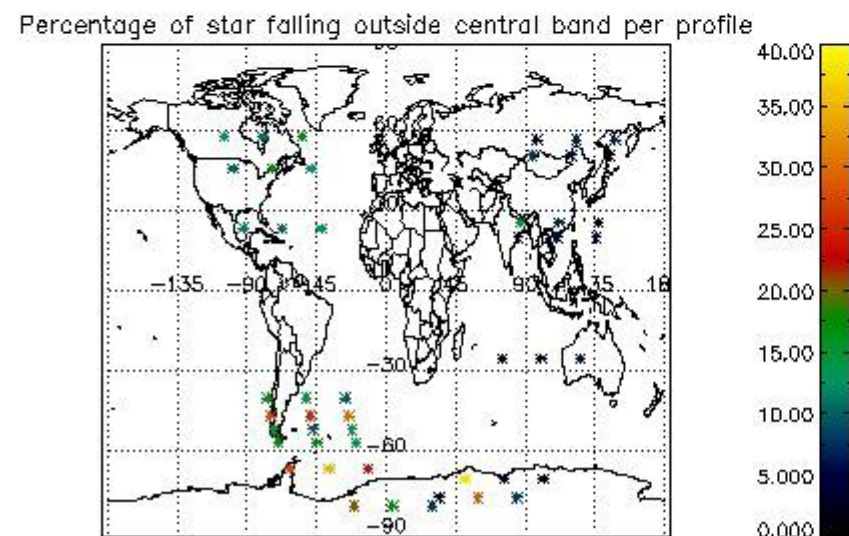

6. Statistics and plot of tangent altitude of the last measurement (DARK & BRIGHT products without errors)

6.1 Statistics on tangent altitude lost:

Statistics	DARK	BRIGHT	TWILIGHT
Mean:	12.879	20.143	NaN
St. deviation:	4.2942	6.1141	NaN
Maximum:	18.381	28.839	NaN
Minimum:	4.3517	3.9005	NaN
Number of data:	18.000	24.000	NaN

6.2 Plot for DARK limb products