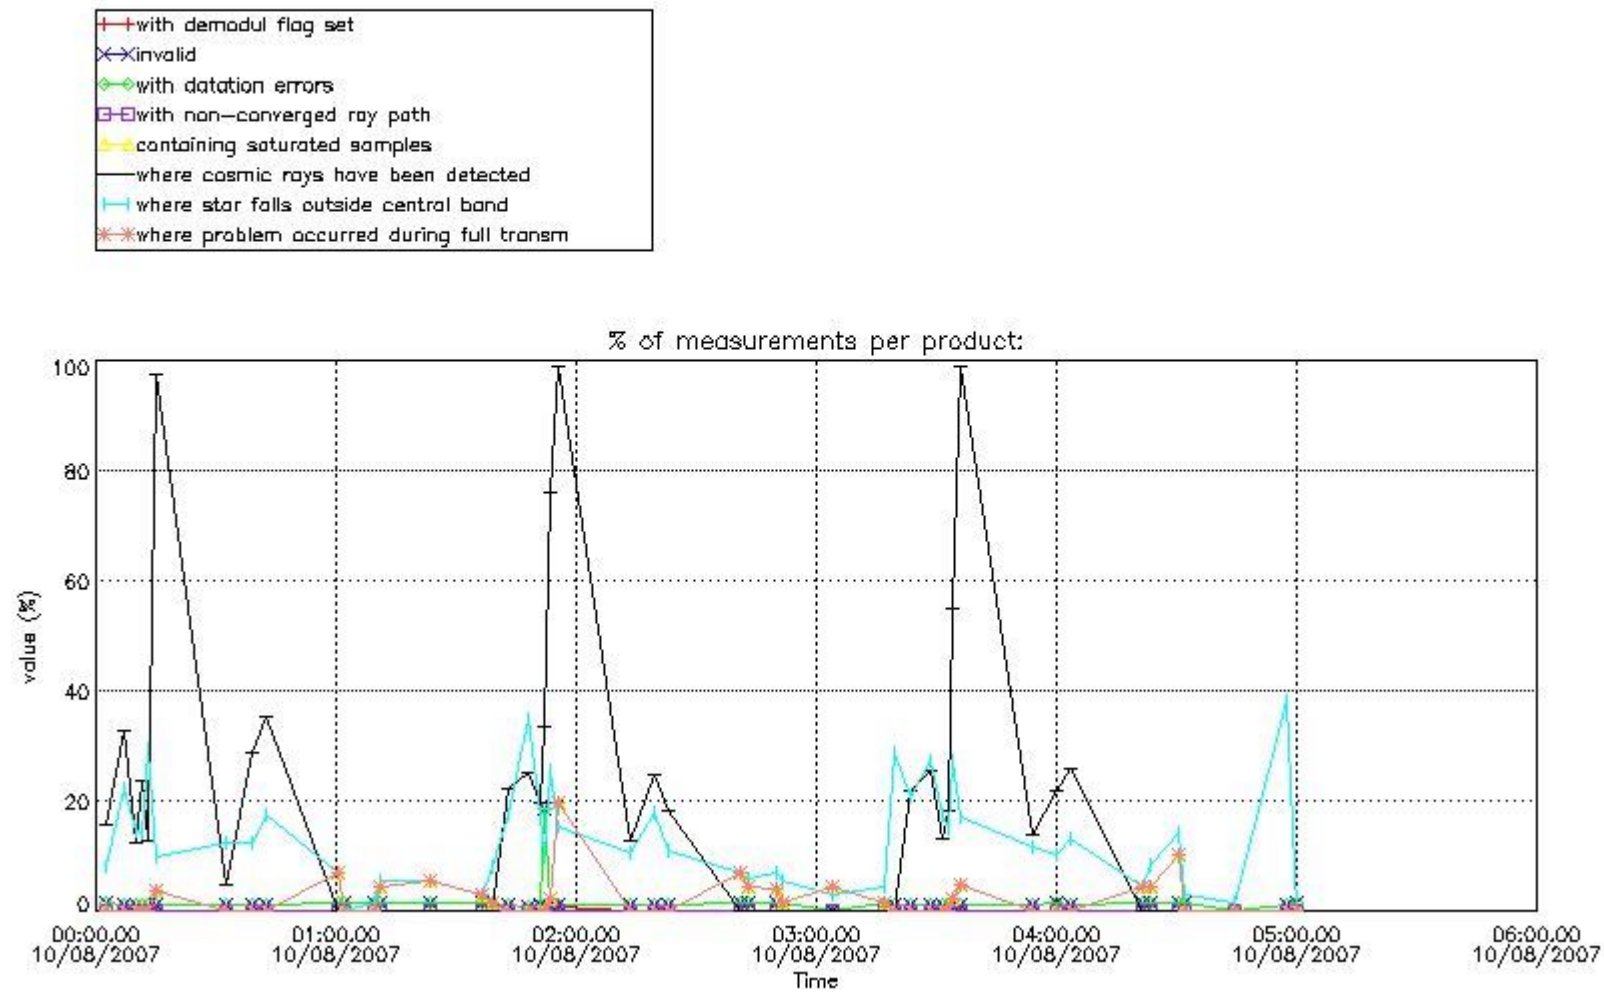

At least one measurement with demodulation flag set:	18.7500 %
Reference spectrum computed from DB:	0.00000 %
Reference spectrum with small number of measurements:	0.00000 %
SATU data not used:	0.00000 %

5.2 Plot quality information per product (time dependant)

5.3 Plot quality information per product (world map)