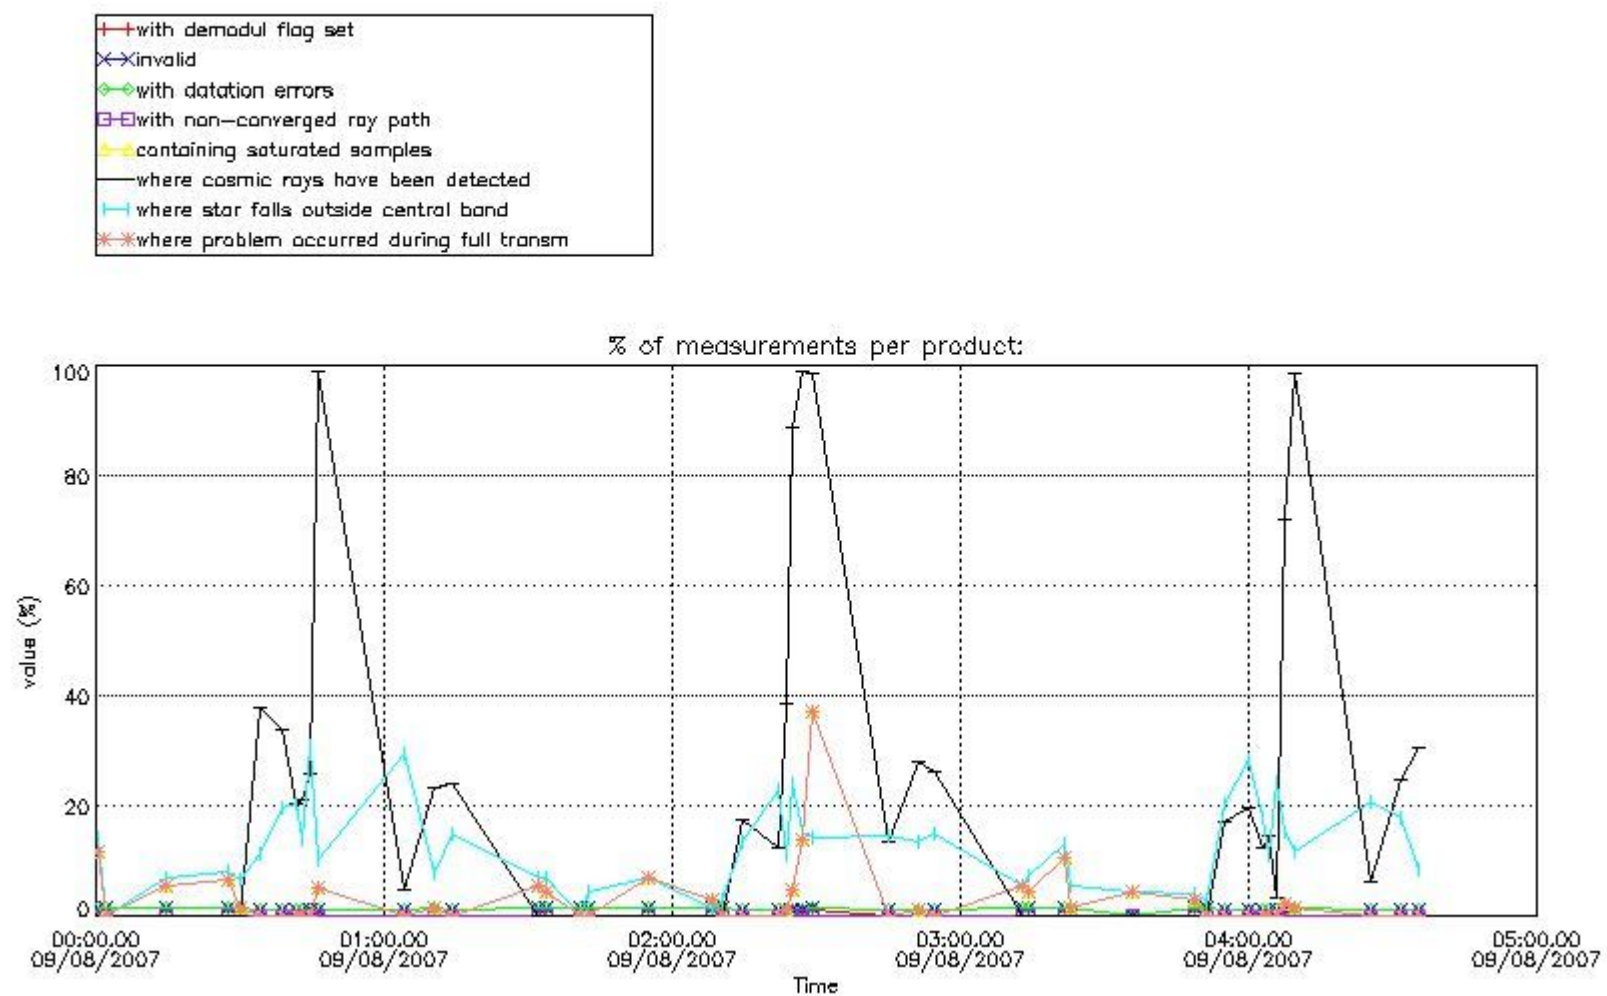

At least one measurement with demodulation flag set:	21.2766 %
Reference spectrum computed from DB:	0.00000 %
Reference spectrum with small number of measurements:	0.00000 %
SATU data not used:	0.00000 %

5.2 Plot quality information per product (time dependant)

5.3 Plot quality information per product (world map)