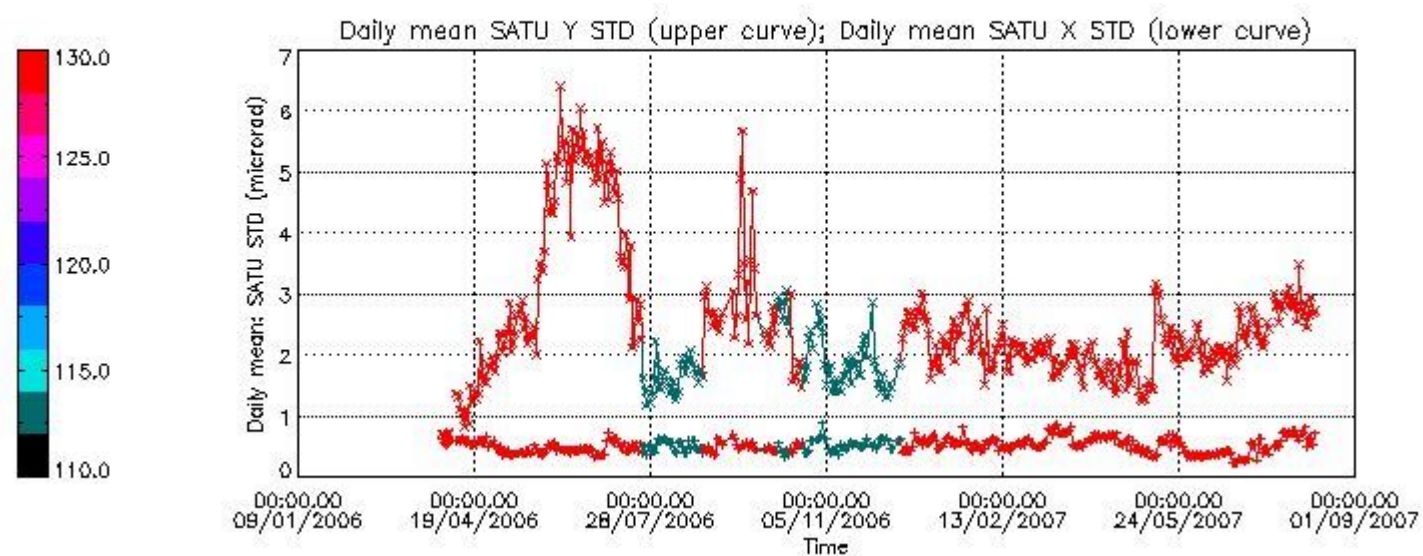

Number of data:	17600.	17600.	18100.	18100.

7.2.2 Trend of daily SATU NEA St. deviation since 1st April 2006 (dark limb)

The long term trend of the SATU 'X' and 'Y' standard deviations should be constant during the whole mission.

The colorbar represents the start tangent altitude (km) of the occultations.

Upper curve: STD of SATU Y axis

Lower curve: STD of SATU X axis

8. Auxiliary Data Files used for the production reported in section 2.4

The number reported in the third column indicates since which file (see list in section 2.4) the corresponding auxiliary file has been used. The fourth column is the date of those product files.

Type	Auxiliary Filename	Used since product	Used since product date
INST_PHYS_CHARACTERISTICS	GOM_INS_AXNIEC20050627_150713_20030716_120000_20100101_000000	1	09-AUG-2007 00:00:17
CALIBRATION_DATABASE	GOM_CAL_AXVIEC20070803_145735_20070802_000000_20100101_000000	1	09-AUG-2007 00:00:17
LEVEL-1B_PROC_CONFIG	GOM_PR1_AXNIEC20050627_151042_20020301_000000_20100101_000000	1	09-AUG-2007 00:00:17
STAR_CATALOGUE	GOM_CAT_AXVIEC20020121_161009_20020101_000000_20200101_000000	1	09-AUG-2007 00:00:17
STELLAR_SPECTRA_DATABANK	GOM_STS_AXNIEC20040308_103538_20020101_160000_20100101_000000	1	09-AUG-2007 00:00:17
ECMWF_FILE	AUX_ECF_AXNECM20070808_061112_20070808_210000_20070809_090000	1	09-AUG-2007 00:00:17
ECMWF_FILE	AUX_ECF_AXNECM20070808_181644_20070809_030000_20070809_150000	37	09-AUG-2007 03:48:44
OPTIONAL_ECMWF_FILE	MISSING	1	09-AUG-2007 00:00:17
ORBIT_DATA_FILE	DOR_NAV_OPNPDE20070808_211914_000057382060_00329_28439_3930.N1	1	09-AUG-2007 00:00:17
ORBIT_DATA_FILE	DOR_NAV_OPNPDE20070808_230011_000057382060_00330_28440_3931.N1	10	09-AUG-2007 00:44:34
ORBIT_DATA_FILE	DOR_NAV_OPNPDE20070809_004108_000054192060_00331_28441_3932.N1	23	09-AUG-2007 02:19:20
ORBIT_DATA_FILE	DOR_NAV_OPNPDE20070809_021647_000044632060_00332_28442_3933.N1	37	09-AUG-2007 03:48:44