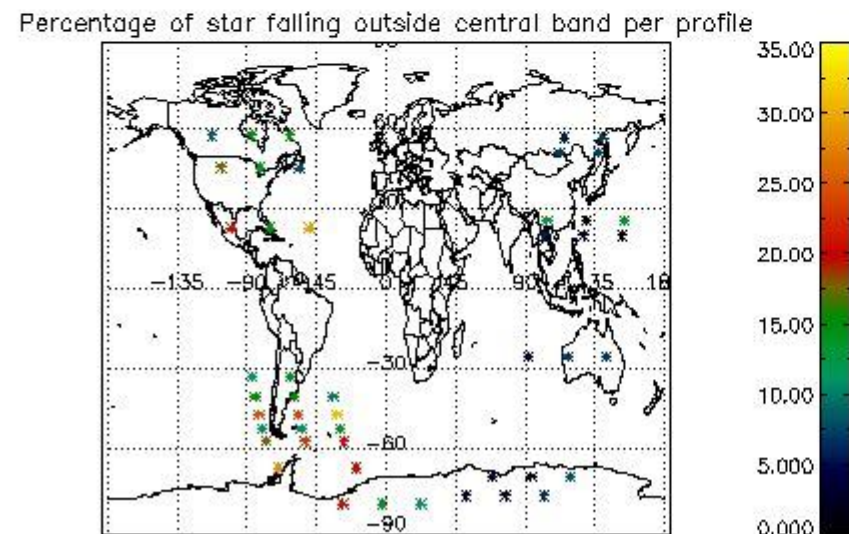

6. Statistics and plot of tangent altitude of the last measurement (DARK & BRIGHT products without errors)

6.1 Statistics on tangent altitude lost:

Statistics	DARK	BRIGHT	TWILIGHT
Mean:	12.598	20.742	NaN
St. deviation:	3.6232	3.9513	NaN
Maximum:	18.016	27.007	NaN
Minimum:	6.1564	11.322	NaN
Number of data:	19.000	22.000	NaN

6.2 Plot for DARK limb products