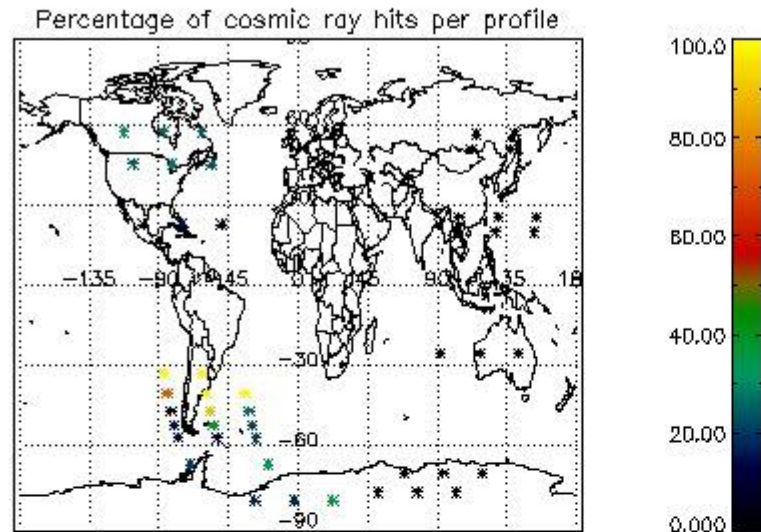

6. Statistics and plot of tangent altitude of the last measurement (DARK & BRIGHT products without errors)

6.1 Statistics on tangent altitude lost:

Statistics	DARK	BRIGHT	TWILIGHT
Mean:	12.598	20.742	NaN
St. deviation:	3.6232	3.9513	NaN
Maximum:	18.016	27.007	NaN
Minimum:	6.1564	11.322	NaN
Number of data:	19.000	22.000	NaN

6.2 Plot for DARK limb products