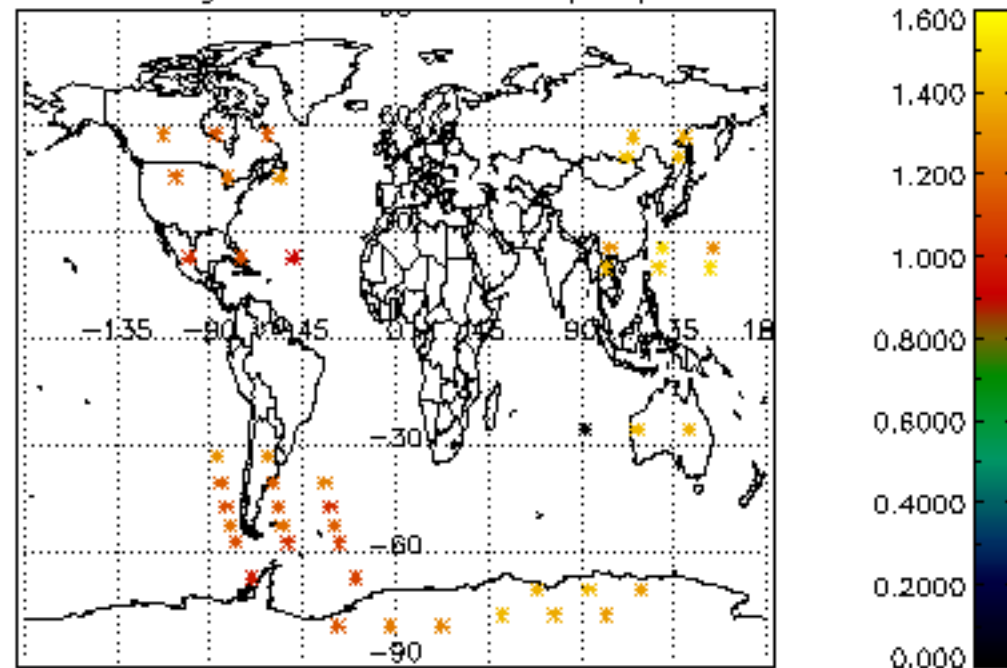

Percentage of cosmic ray hits per profile

Percentage of datation errors per profile

Percentage of star falling outside central band per profile

Percentage of saturation errors per profile

Tangent altitude at which the star is lost