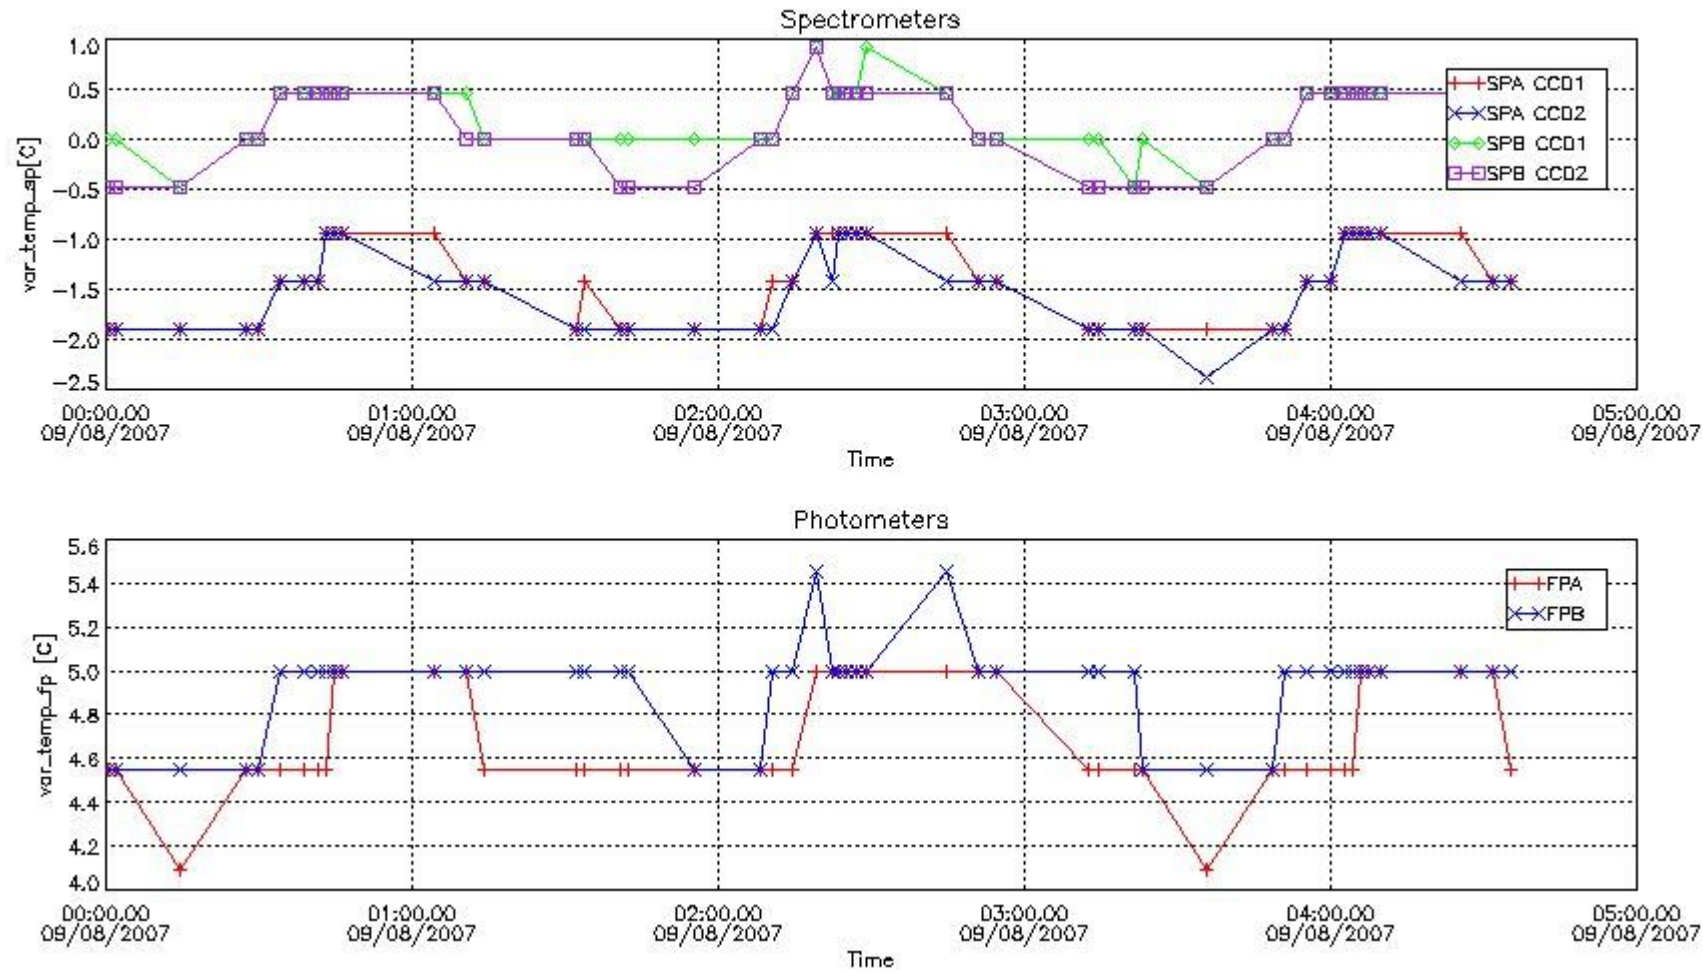

4. Overview of dark signal processing per product

The Dark Charge (DC) is a temperature-dependant signal added to the useful measurements and it is therefore subtracted from them during the processing. There are two phenomena that produce a continuous increase of the DC: the "hot pixels" (a pixel is "hot" when its DC exceeds by a significant amount its value measured on ground at the same temperature) and the "Random Telegraphic Signal" (abrupt change positive or negative of the CCD pixel signal, random in time, affecting only the DC part of the signal and not the photon generated signal).

In this section a list of products that did not use the Dark Sky Area (DSA) observation for the DC computation is given. It is also provided the mean DC plot per product for dark limb products with no error flag set.

4.1 All products used the DSA observation for the DC computation

4.2 Plot of mean dark charges per product: only products in DARK limb conditions without errors are used