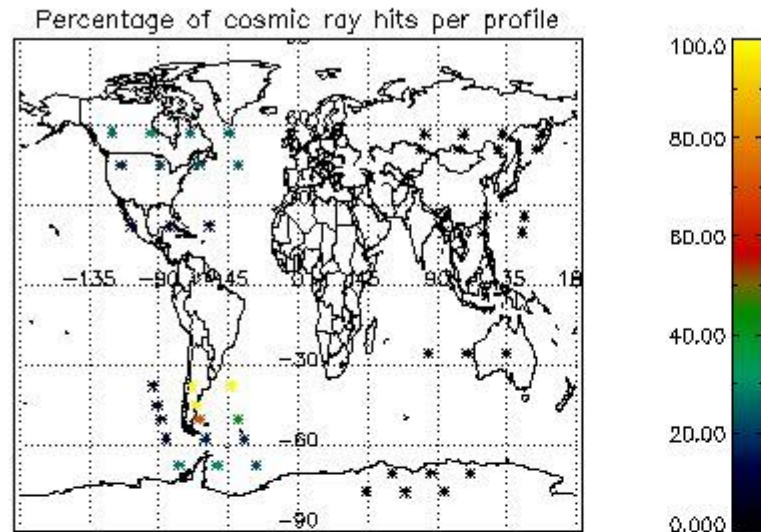

6. Statistics and plot of tangent altitude of the last measurement (DARK & BRIGHT products without errors)

6.1 Statistics on tangent altitude lost:

Statistics	DARK	BRIGHT	TWILIGHT
Mean:	13.656	21.336	NaN
St. deviation:	4.1416	4.6659	NaN
Maximum:	20.641	26.760	NaN
Minimum:	4.5894	4.0806	NaN
Number of data:	17.000	23.000	NaN

6.2 Plot for DARK limb products