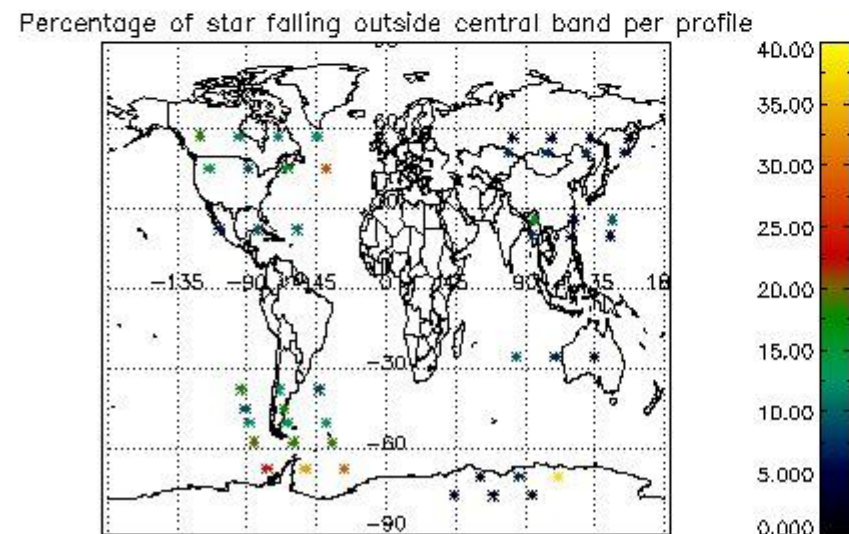

6. Statistics and plot of tangent altitude of the last measurement (DARK & BRIGHT products without errors)

6.1 Statistics on tangent altitude lost:

Statistics	DARK	BRIGHT	TWILIGHT
Mean:	13.656	21.336	NaN
St. deviation:	4.1416	4.6659	NaN
Maximum:	20.641	26.760	NaN
Minimum:	4.5894	4.0806	NaN
Number of data:	17.000	23.000	NaN

6.2 Plot for DARK limb products