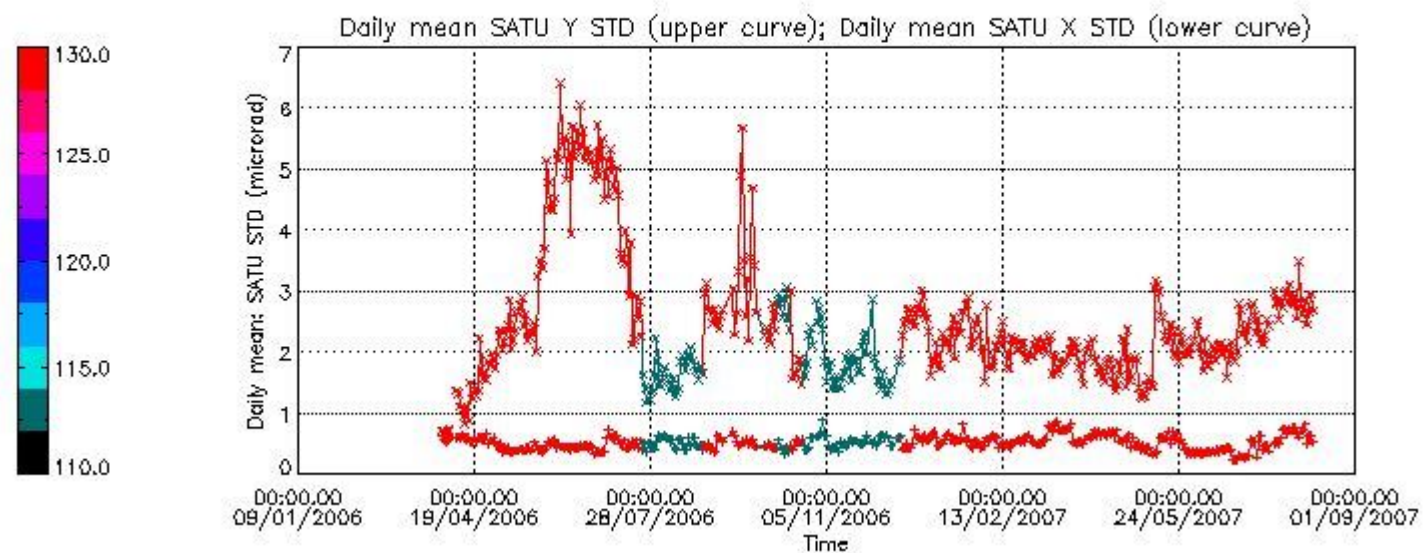

Number of data:	15750.	15750.	18700.	18700.

7.2.2 Trend of daily SATU NEA St. deviation since 1st April 2006 (dark limb)

The long term trend of the SATU 'X' and 'Y' standard deviations should be constant during the whole mission.

The colorbar represents the start tangent altitude (km) of the occultations.

Upper curve: STD of SATU Y axis
Lower curve: STD of SATU X axis

8. Auxiliary Data Files used for the production reported in section 2.4

The number reported in the third column indicates since which file (see list in section 2.4) the corresponding auxiliary file has been used. The fourth column is the date of those product files.

Type	Auxiliary Filename	Used since product	Used since product date
INST_PHYS_CHARACTERISTICS	GOM_INS_AXNIEC20050627_150713_20030716_120000_20100101_000000	1	08-AUG-2007 00:01:27
CALIBRATION_DATABASE	GOM_CAL_AXVIEC20070803_145735_20070802_000000_20100101_000000	1	08-AUG-2007 00:01:27
LEVEL-1B_PROC_CONFIG	GOM_PR1_AXNIEC20050627_151042_20020301_000000_20100101_000000	1	08-AUG-2007 00:01:27
STAR_CATALOGUE	GOM_CAT_AXVIEC20020121_161009_20020101_000000_20200101_000000	1	08-AUG-2007 00:01:27
STELLAR_SPECTRA_DATABANK	GOM_STS_AXNIEC20040308_103538_20020101_160000_20100101_000000	1	08-AUG-2007 00:01:27
ECMWF_FILE	AUX_ECF_AXNECM20070807_061112_20070807_210000_20070808_090000	1	08-AUG-2007 00:01:27
ECMWF_FILE	AUX_ECF_AXNECM20070807_181111_20070808_030000_20070808_150000	38	08-AUG-2007 04:20:21
OPTIONAL_ECMWF_FILE	MISSING	1	08-AUG-2007 00:01:27
ORBIT_DATA_FILE	DOR_NAV_OPNPDE20070807_215115_000060572060_00315_28425_3923.N1	1	08-AUG-2007 00:01:27
ORBIT_DATA_FILE	DOR_NAV_OPNPDE20070807_233212_000057382060_00316_28426_3924.N1	13	08-AUG-2007 01:16:48
ORBIT_DATA_FILE	DOR_NAV_OPNPDE20070808_022732_000057382060_00318_28428_3926.N1	23	08-AUG-2007 02:39:45