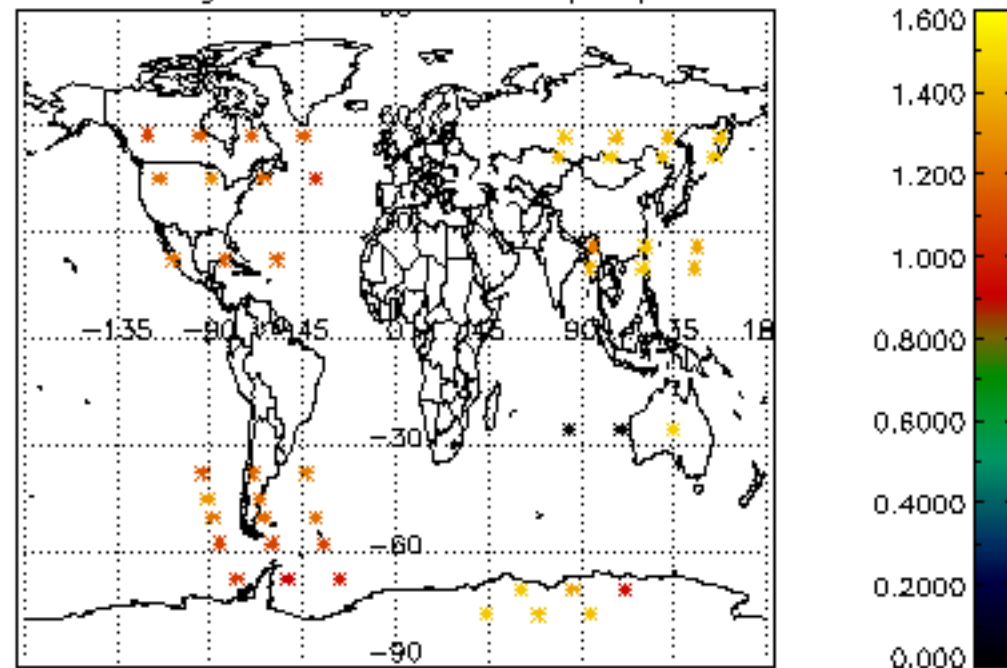

Percentage of cosmic ray hits per profile

Percentage of datation errors per profile

Percentage of star falling outside central band per profile

Percentage of saturation errors per profile

Tangent altitude at which the star is lost