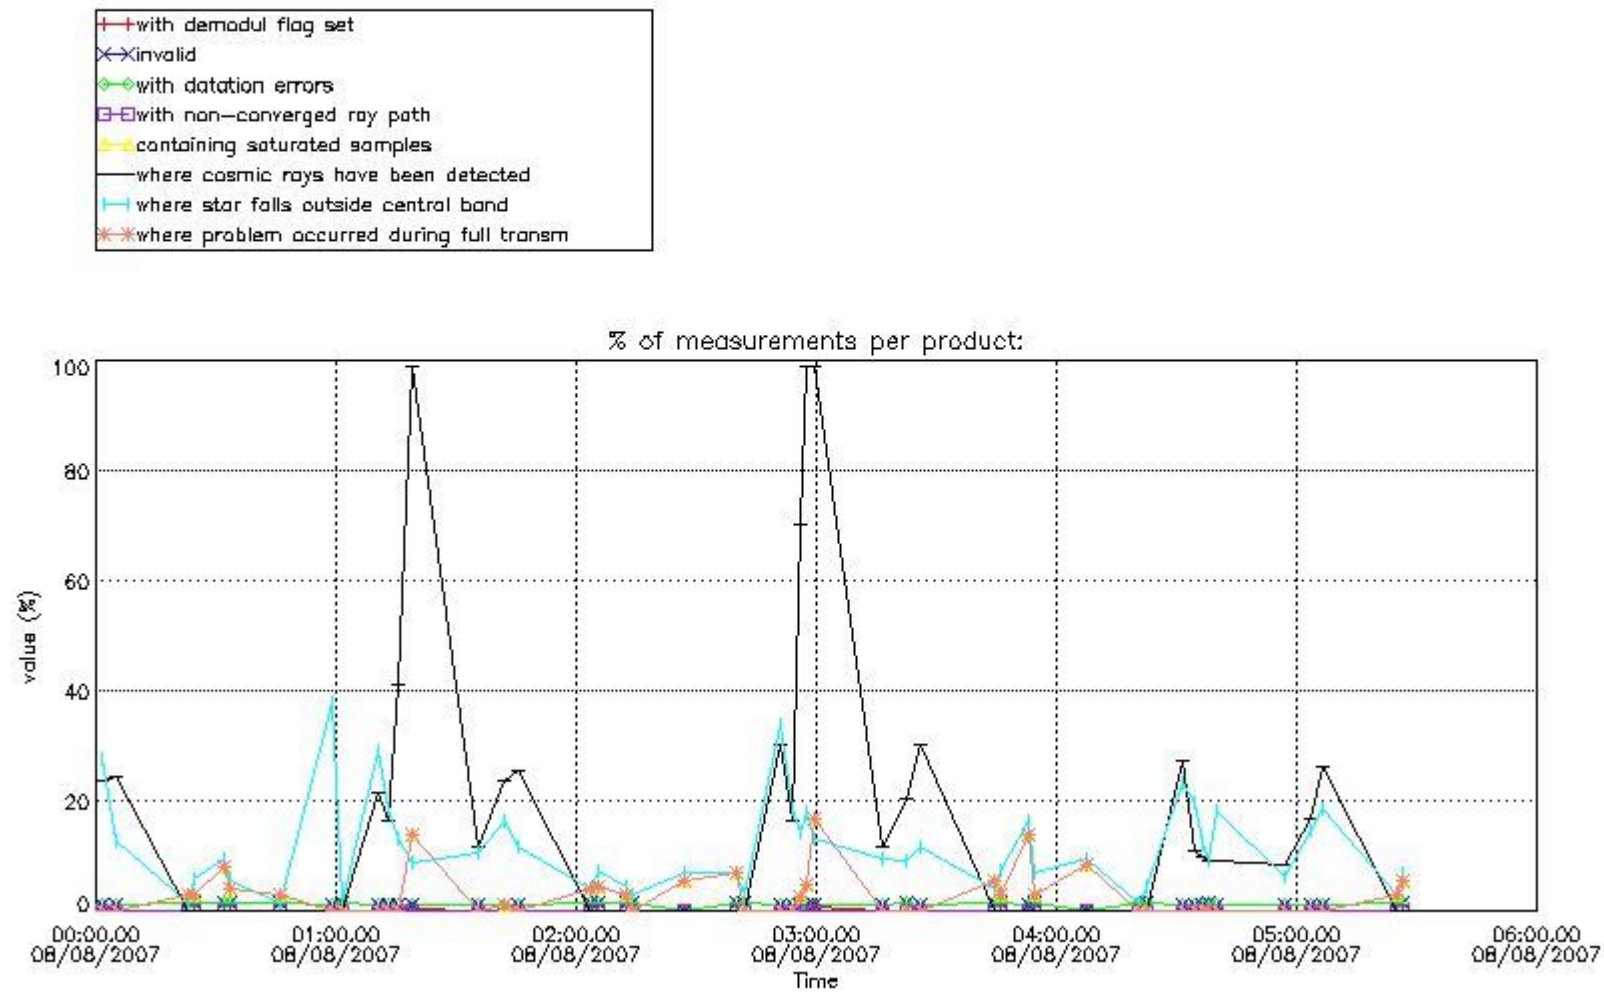

At least one measurement with demodulation flag set:	16.6667 %
Reference spectrum computed from DB:	0.00000 %
Reference spectrum with small number of measurements:	0.00000 %
SATU data not used:	0.00000 %

5.2 Plot quality information per product (time dependant)

5.3 Plot quality information per product (world map)