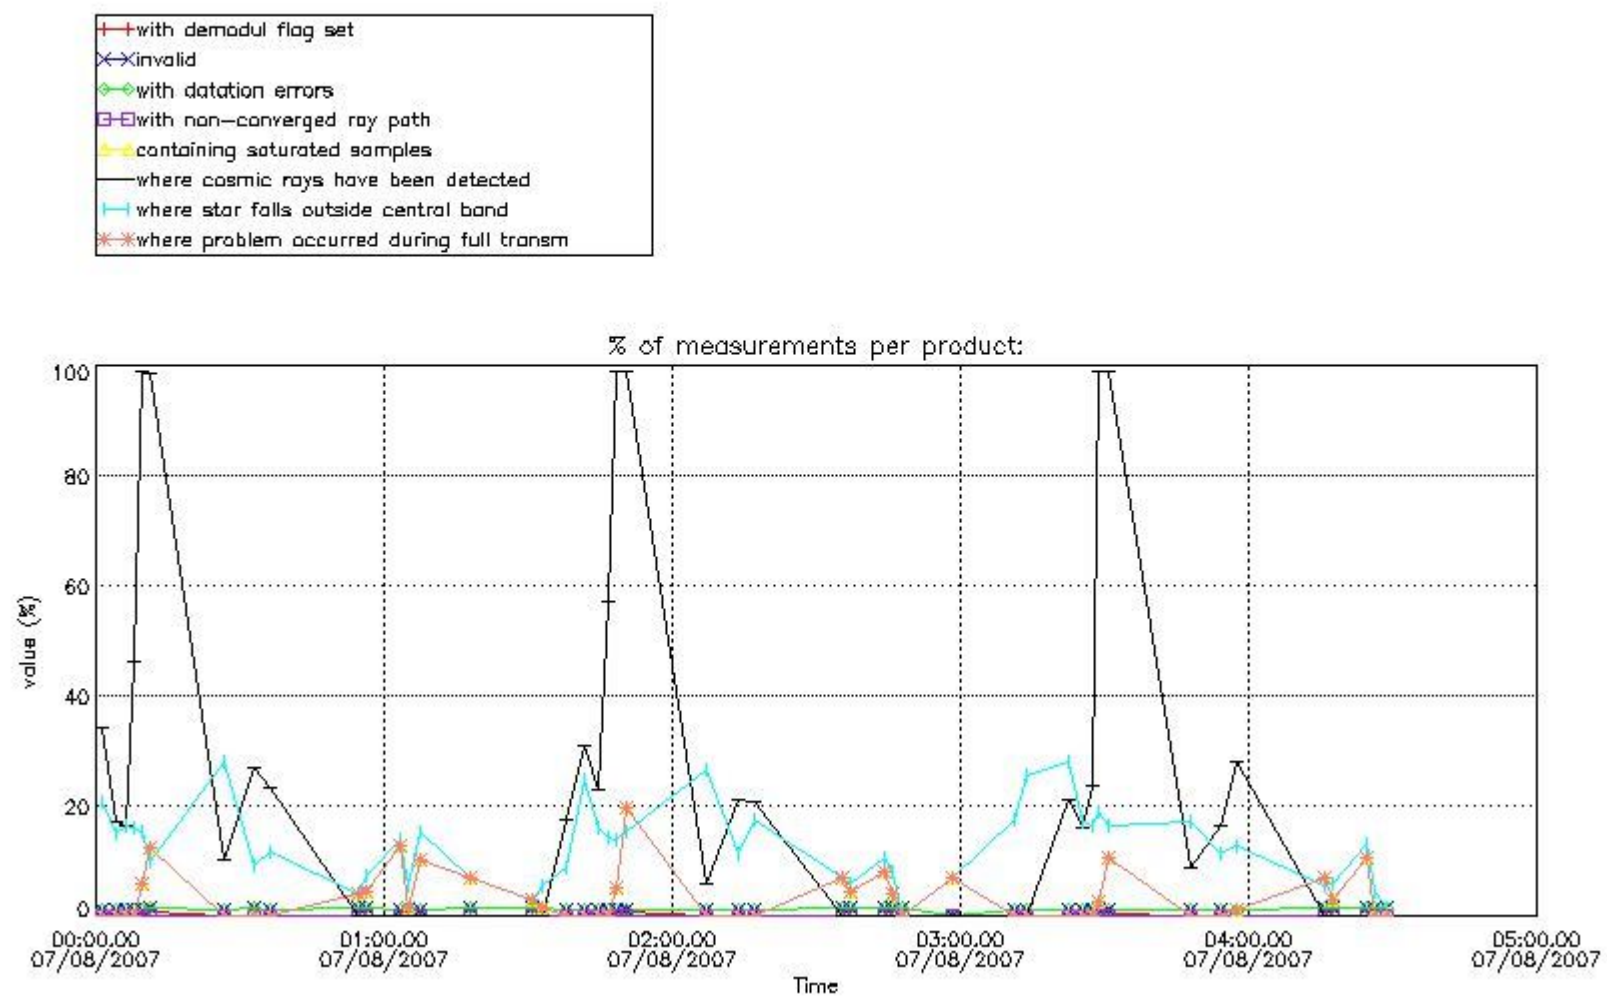

At least one measurement with demodulation flag set:	21.2766 %
Reference spectrum computed from DB:	0.00000 %
Reference spectrum with small number of measurements:	0.00000 %
SATU data not used:	0.00000 %

5.2 Plot quality information per product (time dependant)

5.3 Plot quality information per product (world map)