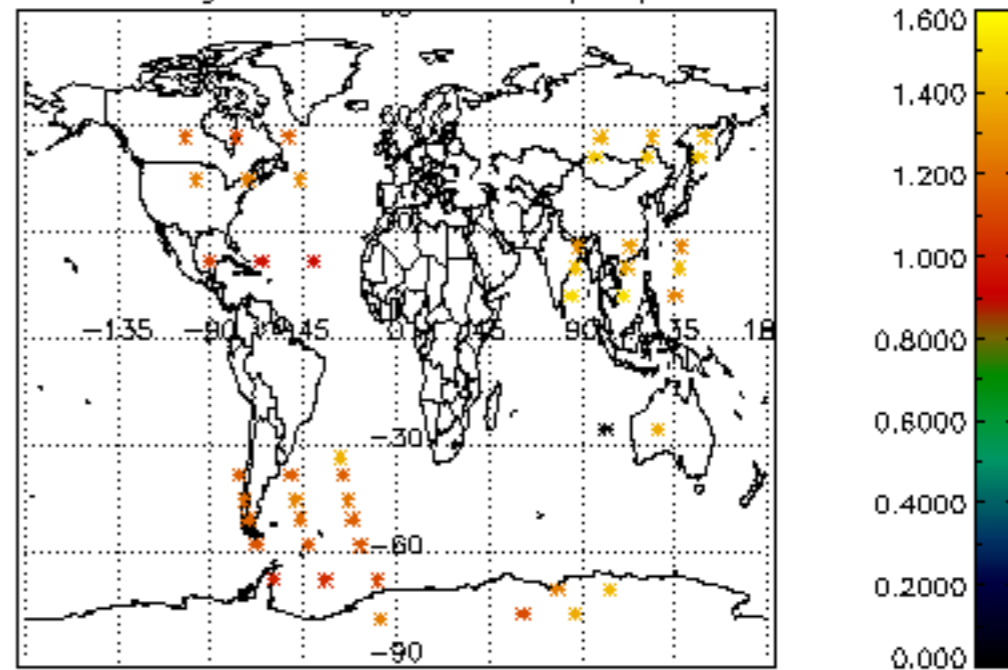

Percentage of datation errors per profile