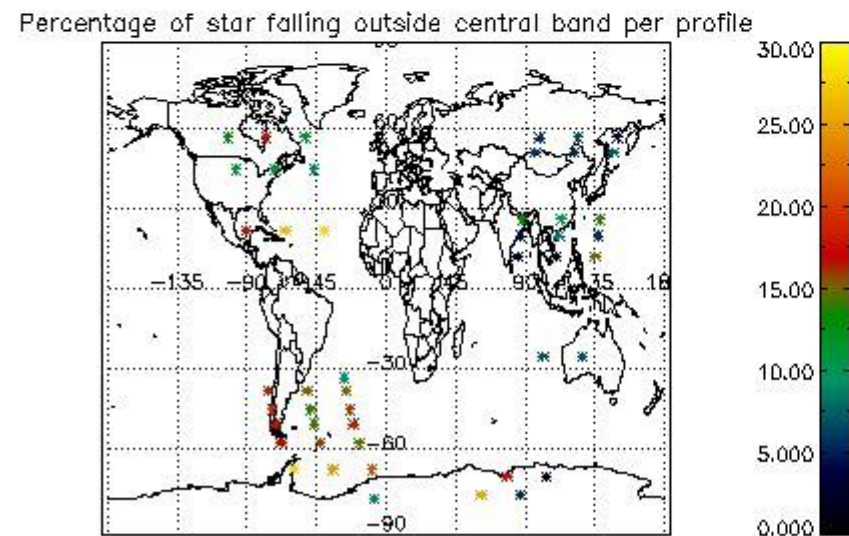

6. Statistics and plot of tangent altitude of the last measurement (DARK & BRIGHT products without errors)

6.1 Statistics on tangent altitude lost:

Statistics	DARK	BRIGHT	TWILIGHT
Mean:	12.411	20.267	NaN
St. deviation:	2.9318	3.9097	NaN
Maximum:	19.194	27.426	NaN
Minimum:	6.8950	11.008	NaN
Number of data:	19.000	21.000	NaN

6.2 Plot for DARK limb products