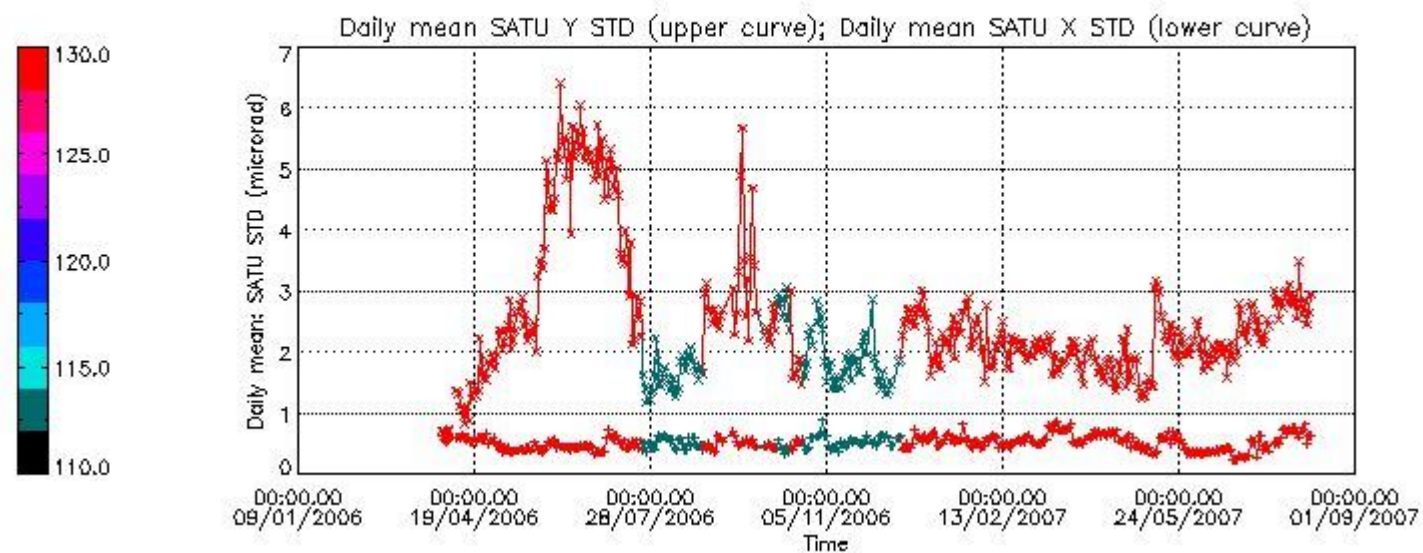

Number of data:	17450.	17450.	17300.	17300.

7.2.2 Trend of daily SATU NEA St. deviation since 1st April 2006 (dark limb)

The long term trend of the SATU 'X' and 'Y' standard deviations should be constant during the whole mission.

The colorbar represents the start tangent altitude (km) of the occultations.

Upper curve: STD of SATU Y axis

Lower curve: STD of SATU X axis

8. Auxiliary Data Files used for the production reported in section 2.4

The number reported in the third column indicates since which file (see list in section 2.4) the corresponding auxiliary file has been used. The fourth column is the date of those product files.

Type	Auxiliary Filename	Used since product	Used since product date
INST_PHYS_CHARACTERISTICS	GOM_INS_AXNIEC20050627_150713_20030716_120000_20100101_000000	1	07-AUG-2007 00:01:13
CALIBRATION_DATABASE	GOM_CAL_AXVIEC20070803_145735_20070802_000000_20100101_000000	1	07-AUG-2007 00:01:13
LEVEL-1B_PROC_CONFIG	GOM_PR1_AXNIEC20050627_151042_20020301_000000_20100101_000000	1	07-AUG-2007 00:01:13
STAR_CATALOGUE	GOM_CAT_AXVIEC20020121_161009_20020101_000000_20200101_000000	1	07-AUG-2007 00:01:13
STELLAR_SPECTRA_DATABANK	GOM_STS_AXNIEC20040308_103538_20020101_160000_20100101_000000	1	07-AUG-2007 00:01:13
ECMWF_FILE	AUX_ECF_AXNECM20070806_062115_20070806_210000_20070807_090000	1	07-AUG-2007 00:01:13
ECMWF_FILE	AUX_ECF_AXNECM20070806_181114_20070807_030000_20070807_150000	33	07-AUG-2007 03:11:21
OPTIONAL_ECMWF_FILE	MISSING	1	07-AUG-2007 00:01:13
ORBIT_DATA_FILE	DOR_NAV_OPNPDE20070806_204219_000060572060_00300_28410_3916.N1	1	07-AUG-2007 00:01:13
ORBIT_DATA_FILE	DOR_NAV_OPNPDE20070806_222835_000057382060_00301_28411_3917.N1	5	07-AUG-2007 00:09:43
ORBIT_DATA_FILE	DOR_NAV_OPNPDE20070807_000413_000057382060_00302_28412_3918.N1	22	07-AUG-2007 01:48:21