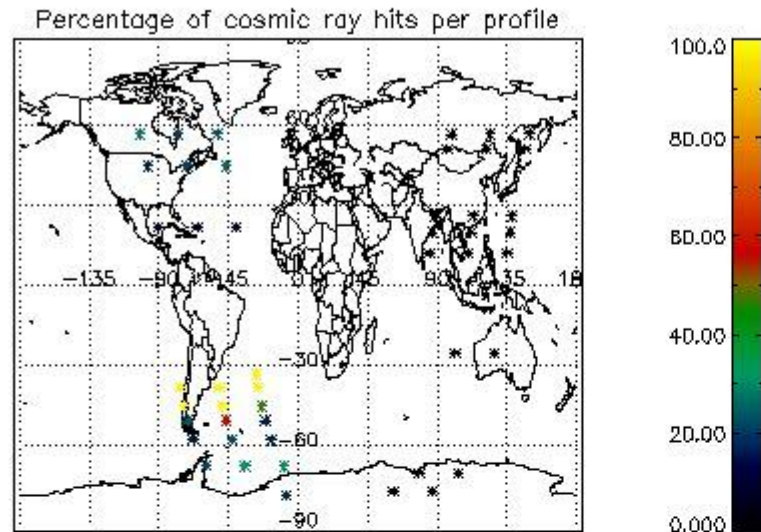

6. Statistics and plot of tangent altitude of the last measurement (DARK & BRIGHT products without errors)

6.1 Statistics on tangent altitude lost:

Statistics	DARK	BRIGHT	TWILIGHT
Mean:	12.411	20.267	NaN
St. deviation:	2.9318	3.9097	NaN
Maximum:	19.194	27.426	NaN
Minimum:	6.8950	11.008	NaN
Number of data:	19.000	21.000	NaN

6.2 Plot for DARK limb products