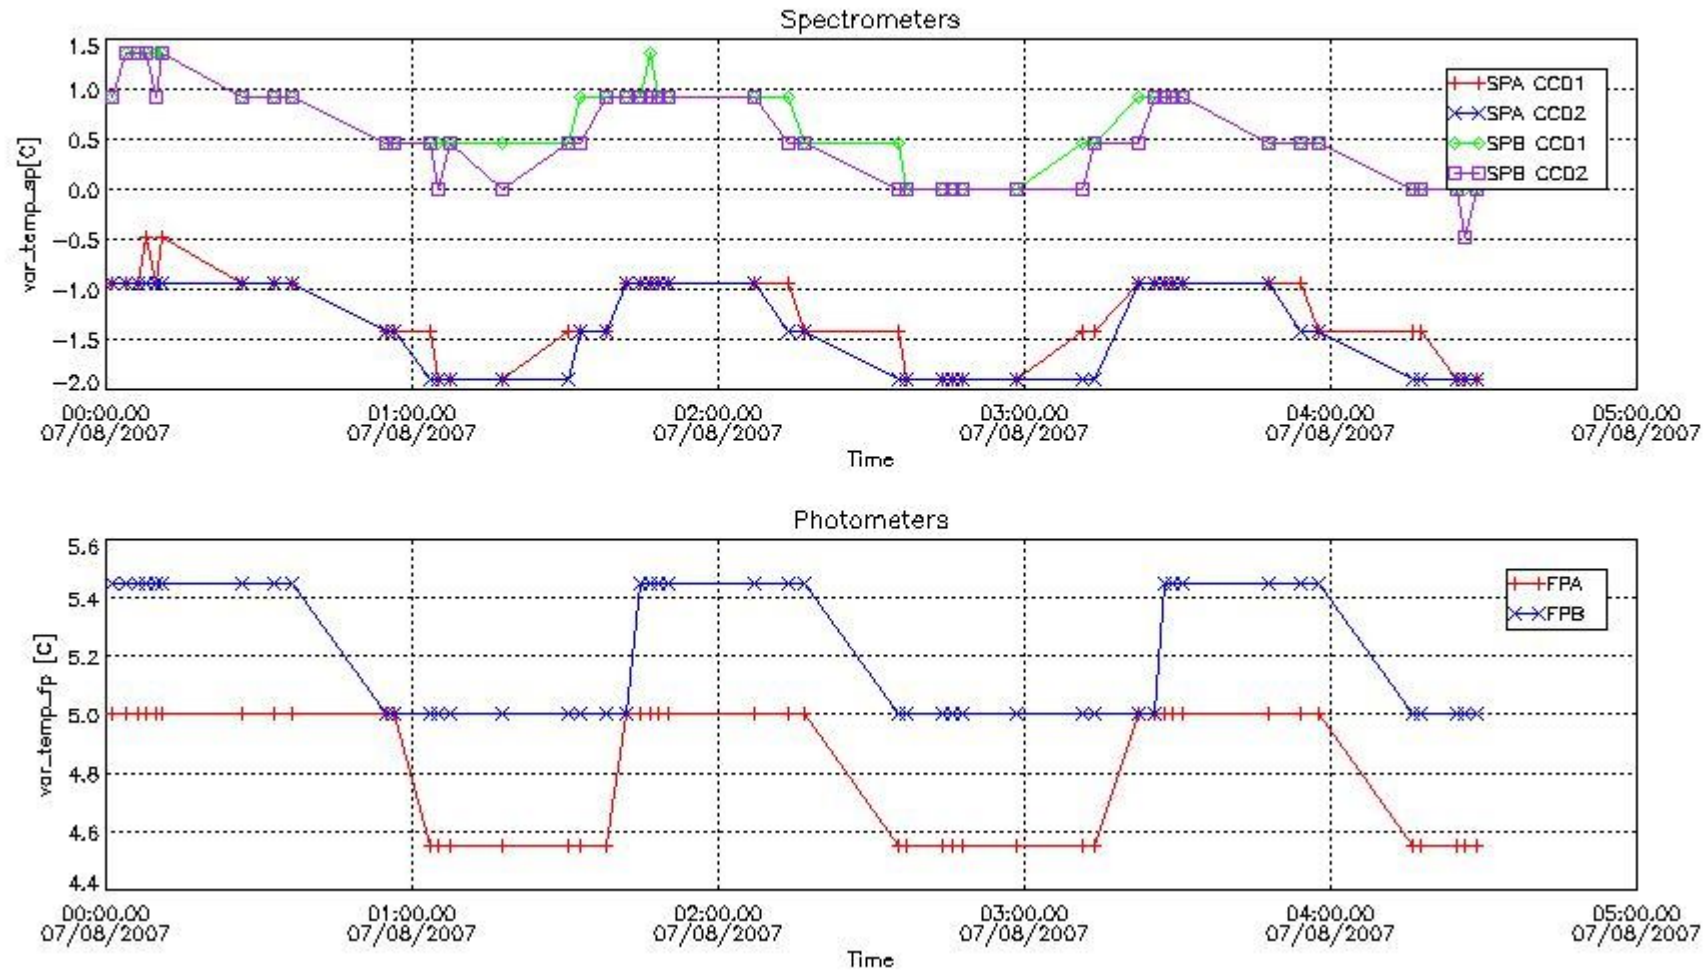

4. Overview of dark signal processing per product

The Dark Charge (DC) is a temperature-dependant signal added to the useful measurements and it is therefore subtracted from them during the processing. There are two phenomena that produce a continuous increase of the DC: the "hot pixels" (a pixel is "hot" when its DC exceeds by a significant amount its value measured on ground at the same temperature) and the "Random Telegraphic Signal" (abrupt change positive or negative of the CCD pixel signal, random in time, affecting only the DC part of the signal and not the photon generated signal).

In this section a list of products that did not use the Dark Sky Area (DSA) observation for the DC computation is given. It is also provided the mean DC plot per product for dark limb products with no error flag set.

4.1 All products used the DSA observation for the DC computation

4.2 Plot of mean dark charges per product: only products in DARK limb conditions without errors are used