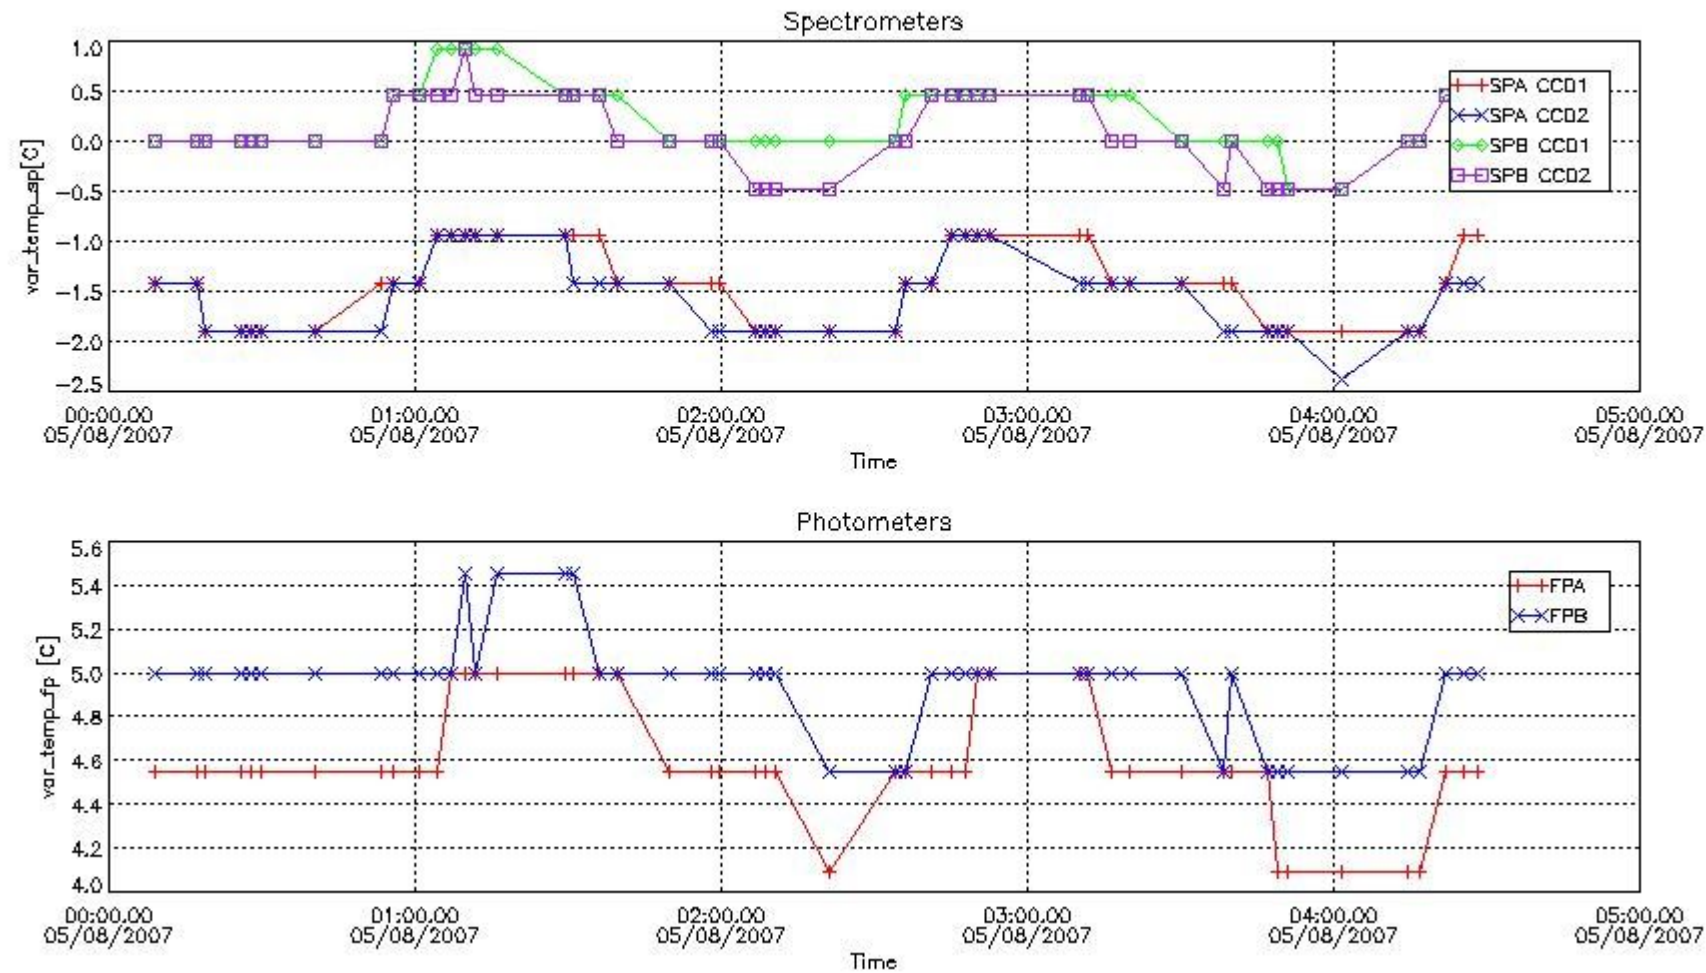

4. Overview of dark signal processing per product

The Dark Charge (DC) is a temperature-dependant signal added to the useful measurements and it is therefore subtracted from them during the processing. There are two phenomena that produce a continuous increase of the DC: the "hot pixels" (a pixel is "hot" when its DC exceeds by a significant amount its value measured on ground at the same temperature) and the "Random Telegraphic Signal" (abrupt change positive or negative of the CCD pixel signal, random in time, affecting only the DC part of the signal and not the photon generated signal).

In this section a list of products that did not use the Dark Sky Area (DSA) observation for the DC computation is given. It is also provided the mean DC plot per product for dark limb products with no error flag set.

4.1 All products used the DSA observation for the DC computation

4.2 Plot of mean dark charges per product: only products in DARK limb conditions without errors are used