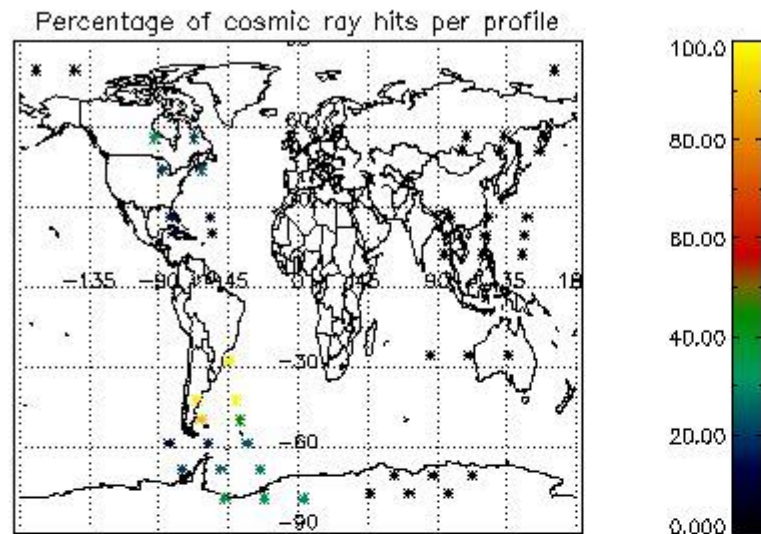

6. Statistics and plot of tangent altitude of the last measurement (DARK & BRIGHT products without errors)

6.1 Statistics on tangent altitude lost:

Statistics	DARK	BRIGHT	TWILIGHT
Mean:	12.289	21.901	NaN
St. deviation:	5.2244	2.9219	NaN
Maximum:	20.315	28.371	NaN
Minimum:	4.4729	15.328	NaN
Number of data:	15.000	27.000	NaN

6.2 Plot for DARK limb products