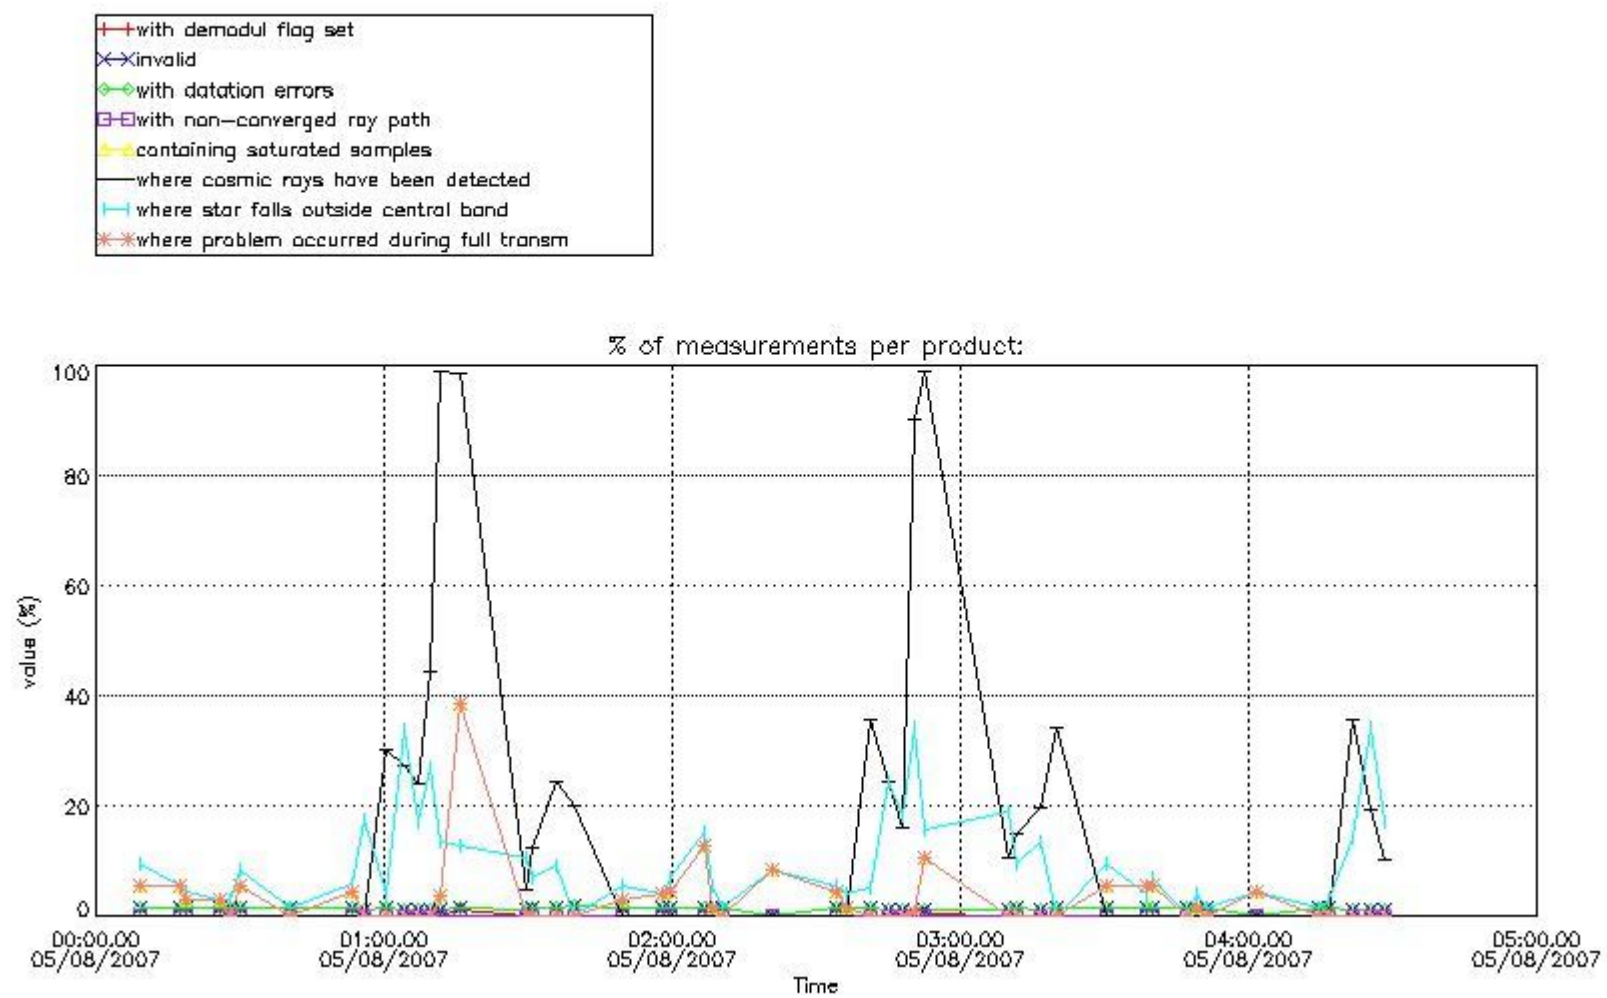

At least one measurement with demodulation flag set:	20.4082 %
Reference spectrum computed from DB:	0.00000 %
Reference spectrum with small number of measurements:	0.00000 %
SATU data not used:	0.00000 %

5.2 Plot quality information per product (time dependant)

5.3 Plot quality information per product (world map)