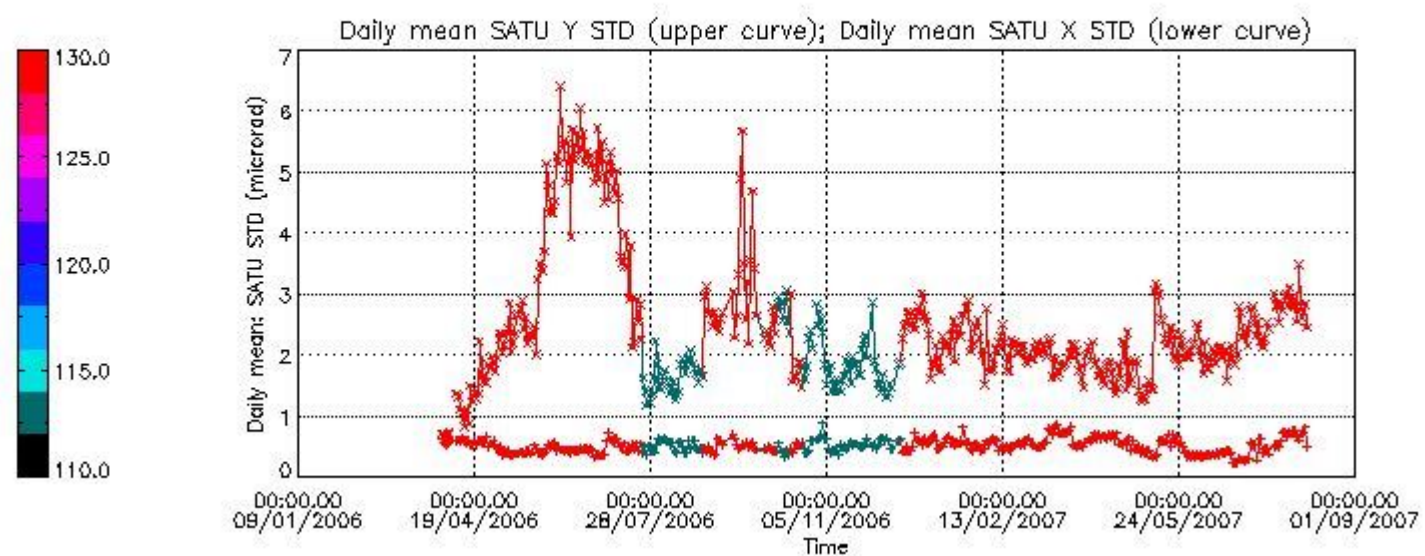

Number of data:	13550.	13550.	22050.	22050.

7.2.2 Trend of daily SATU NEA St. deviation since 1st April 2006 (dark limb)

The long term trend of the SATU 'X' and 'Y' standard deviations should be constant during the whole mission.

The colorbar represents the start tangent altitude (km) of the occultations.

Upper curve: STD of SATU Y axis
Lower curve: STD of SATU X axis

8. Auxiliary Data Files used for the production reported in section 2.4

The number reported in the third column indicates since which file (see list in section 2.4) the corresponding auxiliary file has been used. The fourth column is the date of those product files.

Type	Auxiliary Filename	Used since product	Used since product date
INST_PHYS_CHARACTERISTICS	GOM_INS_AXNIEC20050627_150713_20030716_120000_20100101_000000	1	05-AUG-2007 00:09:10
CALIBRATION_DATABASE	GOM_CAL_AXVIEC20070803_145735_20070802_000000_20100101_000000	1	05-AUG-2007 00:09:10
LEVEL-1B_PROC_CONFIG	GOM_PR1_AXNIEC20050627_151042_20020301_000000_20100101_000000	1	05-AUG-2007 00:09:10
STAR_CATALOGUE	GOM_CAT_AXVIEC20020121_161009_20020101_000000_20200101_000000	1	05-AUG-2007 00:09:10
STELLAR_SPECTRA_DATABANK	GOM_STS_AXNIEC20040308_103538_20020101_160000_20100101_000000	1	05-AUG-2007 00:09:10
ECMWF_FILE	AUX_ECF_AXNECM20070804_212117_20070804_210000_20070805_090000	1	05-AUG-2007 00:09:10
ECMWF_FILE	AUX_ECF_AXNECM20070804_212115_20070805_030000_20070805_150000	45	05-AUG-2007 04:14:34
OPTIONAL_ECMWF_FILE	MISSING	1	05-AUG-2007 00:09:10
ORBIT_DATA_FILE	DOR_NAV_OPNPDE20070804_214621_000057382060_00272_28382_3902.N1	1	05-AUG-2007 00:09:10
ORBIT_DATA_FILE	DOR_NAV_OPNPDE20070804_232718_000057382060_00273_28383_3903.N1	14	05-AUG-2007 01:11:50
ORBIT_DATA_FILE	DOR_NAV_OPNPDE20070805_010815_000041442060_00274_28384_3904.N1	27	05-AUG-2007 02:33:58
ORBIT_DATA_FILE	DOR_NAV_OPNPDE20070805_022238_000057382060_00275_28385_3905.N1	45	05-AUG-2007 04:14:34