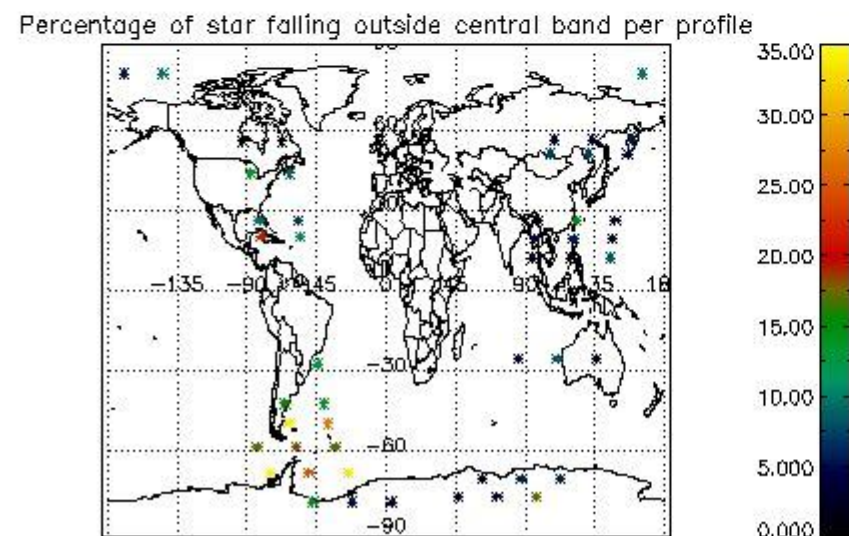

6. Statistics and plot of tangent altitude of the last measurement (DARK & BRIGHT products without errors)

6.1 Statistics on tangent altitude lost:

Statistics	DARK	BRIGHT	TWILIGHT
Mean:	12.289	21.901	NaN
St. deviation:	5.2244	2.9219	NaN
Maximum:	20.315	28.371	NaN
Minimum:	4.4729	15.328	NaN
Number of data:	15.000	27.000	NaN

6.2 Plot for DARK limb products