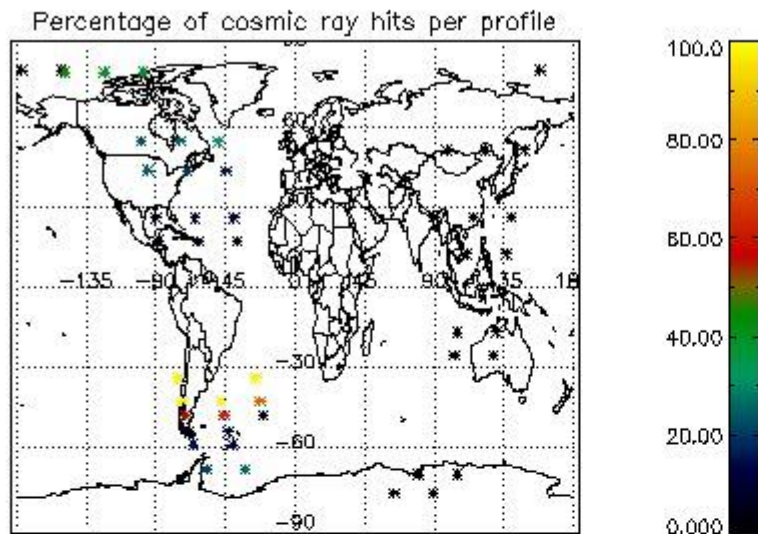

6. Statistics and plot of tangent altitude of the last measurement (DARK & BRIGHT products without errors)

6.1 Statistics on tangent altitude lost:

Statistics	DARK	BRIGHT	TWILIGHT
Mean:	16.342	18.830	NaN
St. deviation:	8.4141	5.9442	NaN
Maximum:	44.915	29.287	NaN
Minimum:	4.9313	5.5302	NaN
Number of data:	20.000	22.000	NaN

6.2 Plot for DARK limb products