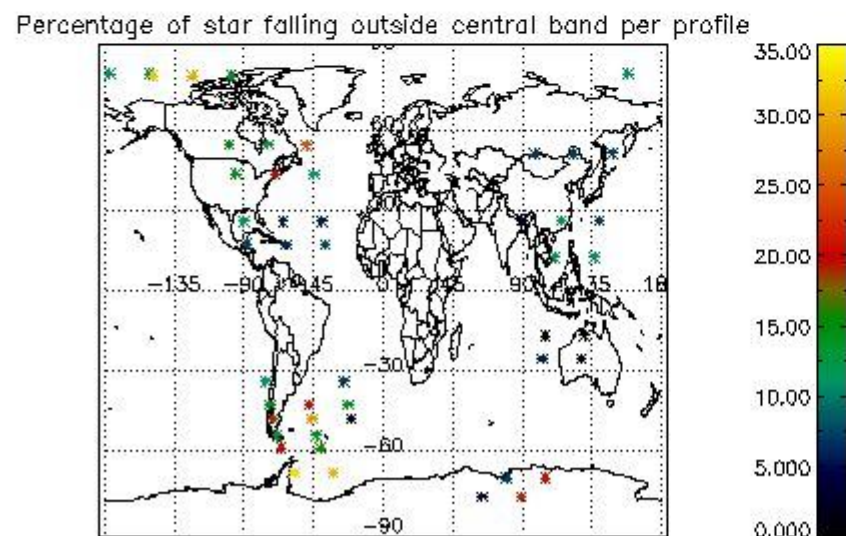

6. Statistics and plot of tangent altitude of the last measurement (DARK & BRIGHT products without errors)

6.1 Statistics on tangent altitude lost:

Statistics	DARK	BRIGHT	TWILIGHT
Mean:	16.342	18.830	NaN
St. deviation:	8.4141	5.9442	NaN
Maximum:	44.915	29.287	NaN
Minimum:	4.9313	5.5302	NaN
Number of data:	20.000	22.000	NaN

6.2 Plot for DARK limb products