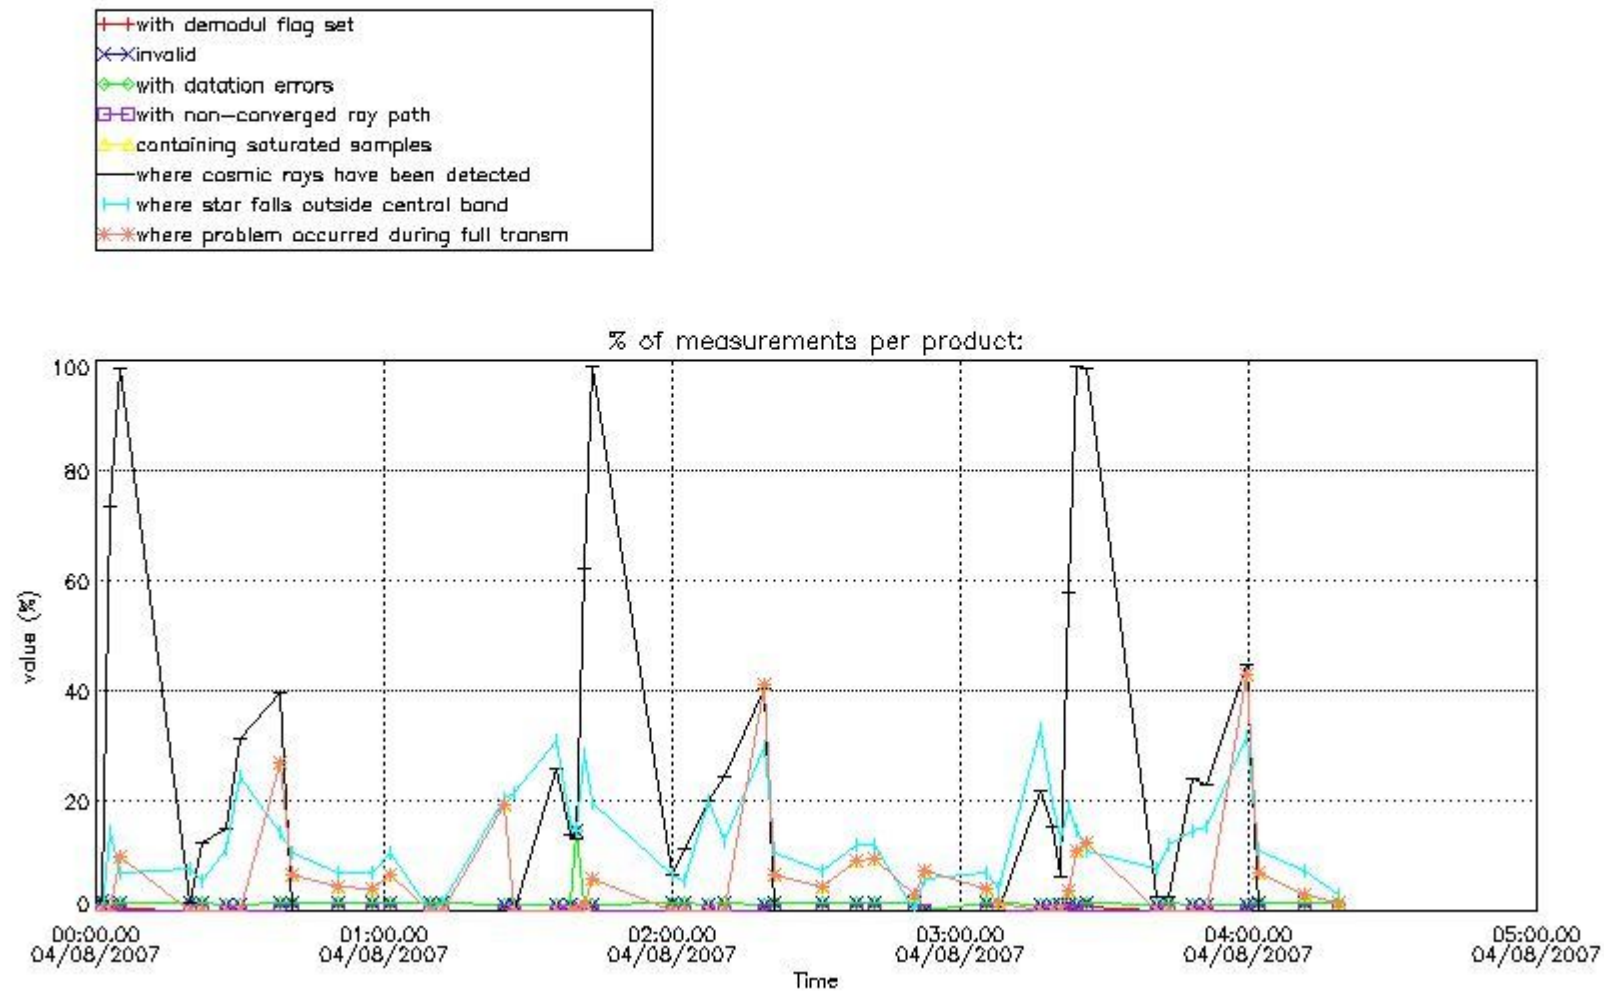

At least one measurement with demodulation flag set:	22.9167 %
Reference spectrum computed from DB:	0.00000 %
Reference spectrum with small number of measurements:	0.00000 %
SATU data not used:	0.00000 %

5.2 Plot quality information per product (time dependant)

5.3 Plot quality information per product (world map)