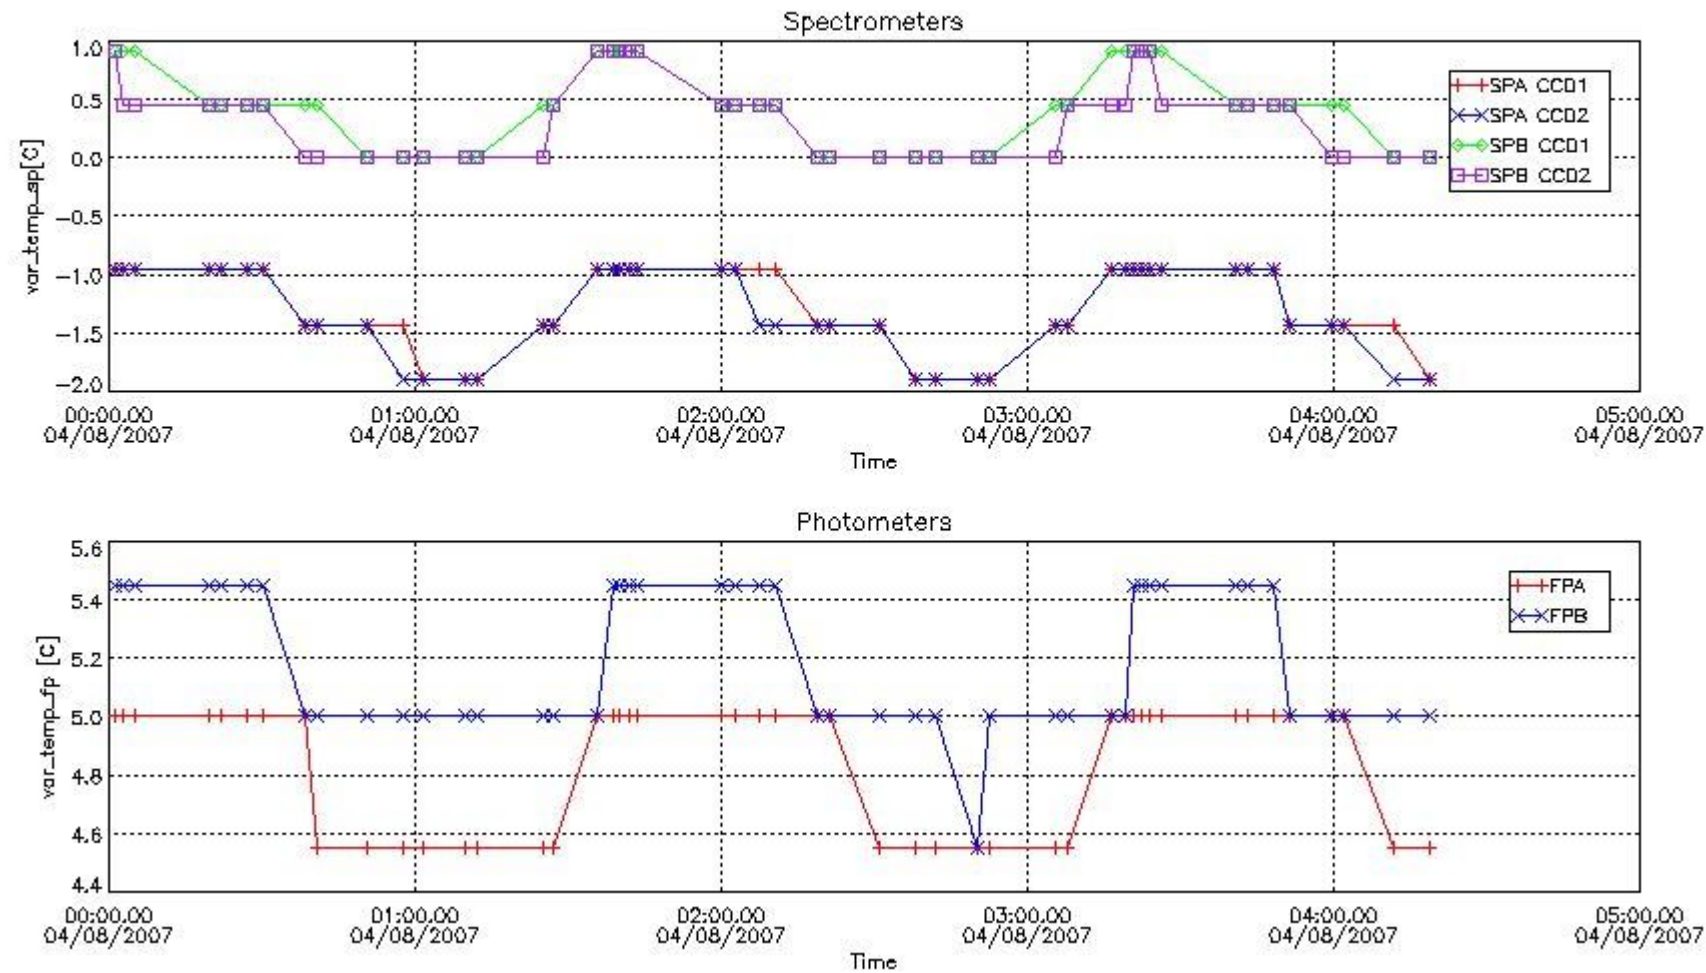

4. Overview of dark signal processing per product

The Dark Charge (DC) is a temperature-dependant signal added to the useful measurements and it is therefore subtracted from them during the processing. There are two phenomena that produce a continuous increase of the DC: the "hot pixels" (a pixel is "hot" when its DC exceeds by a significant amount its value measured on ground at the same temperature) and the "Random Telegraphic Signal" (abrupt change positive or negative of the CCD pixel signal, random in time, affecting only the DC part of the signal and not the photon generated signal).

In this section a list of products that did not use the Dark Sky Area (DSA) observation for the DC computation is given. It is also provided the mean DC plot per product for dark limb products with no error flag set.

4.1 All products used the DSA observation for the DC computation

4.2 Plot of mean dark charges per product: only products in DARK limb conditions without errors are used