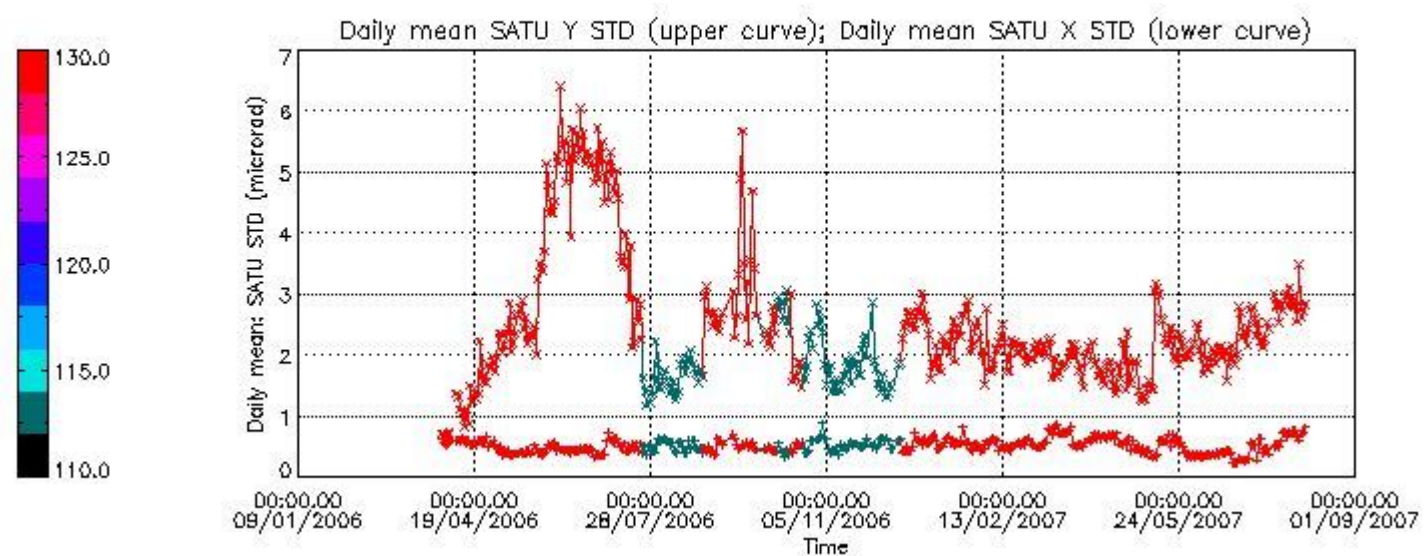

Number of data:	17700.	17700.	18100.	18100.

7.2.2 Trend of daily SATU NEA St. deviation since 1st April 2006 (dark limb)

The long term trend of the SATU 'X' and 'Y' standard deviations should be constant during the whole mission.

The colorbar represents the start tangent altitude (km) of the occultations.

Upper curve: STD of SATU Y axis

Lower curve: STD of SATU X axis

8. Auxiliary Data Files used for the production reported in section 2.4

The number reported in the third column indicates since which file (see list in section 2.4) the corresponding auxiliary file has been used. The fourth column is the date of those product files.

Type	Auxiliary Filename	Used since product	Used since product date
INST_PHYS_CHARACTERISTICS	GOM_INS_AXNIEC20050627_150713_20030716_120000_20100101_000000	1	04-AUG-2007 00:01:14
CALIBRATION_DATABASE	GOM_CAL_AXVIEC20070803_145735_20070802_000000_20100101_000000	1	04-AUG-2007 00:01:14
LEVEL-1B_PROC_CONFIG	GOM_PR1_AXNIEC20050627_151042_20020301_000000_20100101_000000	1	04-AUG-2007 00:01:14
STAR_CATALOGUE	GOM_CAT_AXVIEC20020121_161009_20020101_000000_20200101_000000	1	04-AUG-2007 00:01:14
STELLAR_SPECTRA_DATABANK	GOM_STS_AXNIEC20040308_103538_20020101_160000_20100101_000000	1	04-AUG-2007 00:01:14
ECMWF_FILE	AUX_ECF_AXNECM20070803_062114_20070803_210000_20070804_090000	1	04-AUG-2007 00:01:14
ECMWF_FILE	AUX_ECF_AXNECM20070803_182114_20070804_030000_20070804_150000	33	04-AUG-2007 03:05:34
OPTIONAL_ECMWF_FILE	MISSING	1	04-AUG-2007 00:01:14
ORBIT_DATA_FILE	DOR_NAV_OPNPDE20070803_210359_000041442060_00258_28368_3895.N1	1	04-AUG-2007 00:01:14
ORBIT_DATA_FILE	DOR_NAV_OPNPDE20070803_221822_000057382060_00258_28368_3896.N1	2	04-AUG-2007 00:02:44
ORBIT_DATA_FILE	DOR_NAV_OPNPDE20070803_235919_000057382060_00259_28369_3897.N1	19	04-AUG-2007 01:40:01
ORBIT_DATA_FILE	DOR_NAV_OPNPDE20070804_013457_000044632060_00260_28370_3898.N1	33	04-AUG-2007 03:05:34