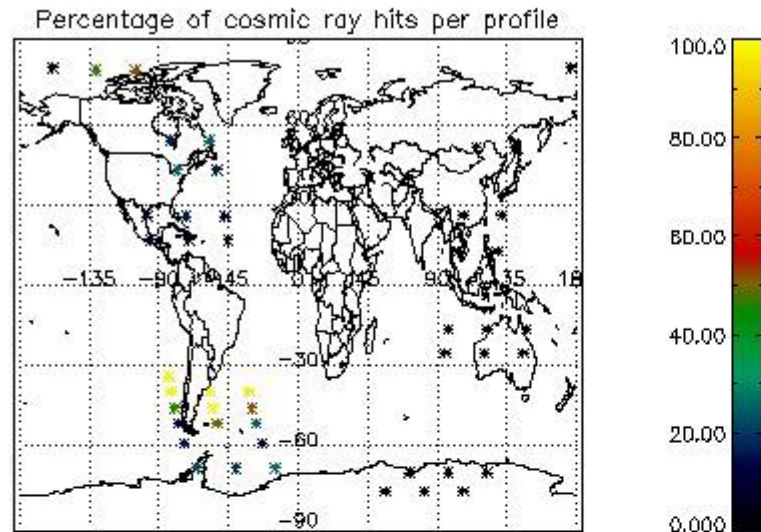

6. Statistics and plot of tangent altitude of the last measurement (DARK & BRIGHT products without errors)

6.1 Statistics on tangent altitude lost:

Statistics	DARK	BRIGHT	TWILIGHT
Mean:	14.582	20.141	NaN
St. deviation:	4.8689	6.7031	NaN
Maximum:	21.766	29.654	NaN
Minimum:	4.7594	3.9495	NaN
Number of data:	21.000	22.000	NaN

6.2 Plot for DARK limb products