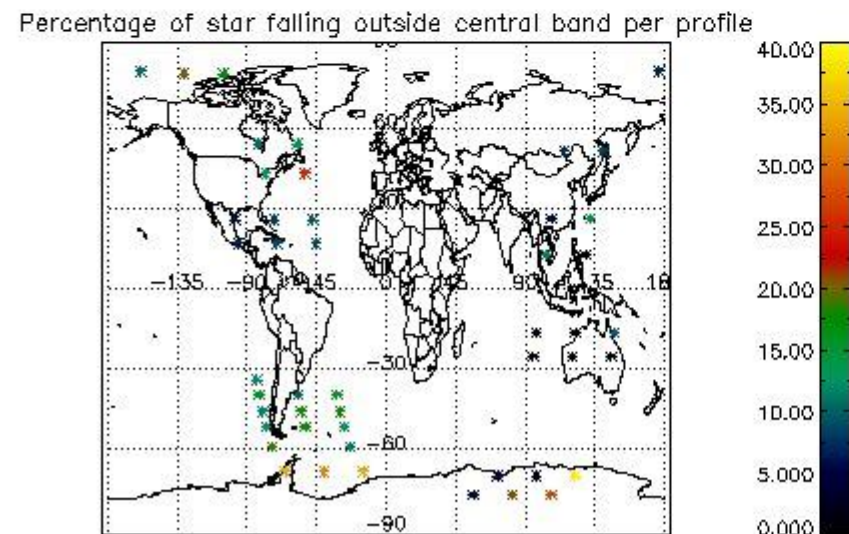

6. Statistics and plot of tangent altitude of the last measurement (DARK & BRIGHT products without errors)

6.1 Statistics on tangent altitude lost:

Statistics	DARK	BRIGHT	TWILIGHT
Mean:	14.582	20.141	NaN
St. deviation:	4.8689	6.7031	NaN
Maximum:	21.766	29.654	NaN
Minimum:	4.7594	3.9495	NaN
Number of data:	21.000	22.000	NaN

6.2 Plot for DARK limb products