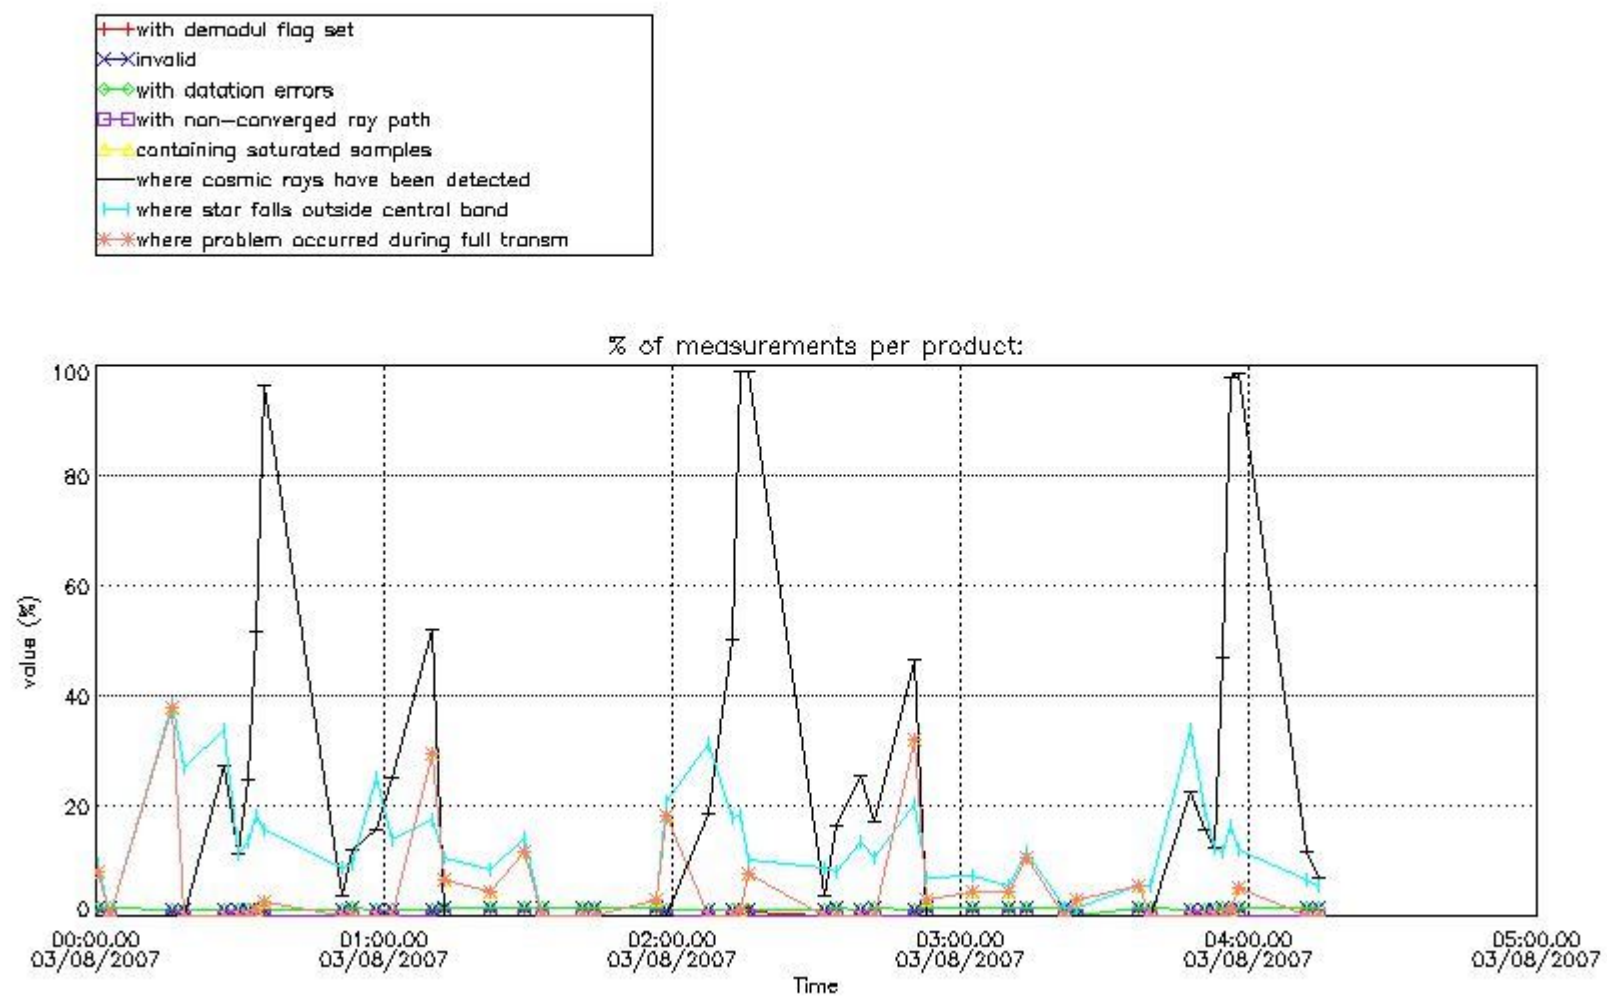

At least one measurement with demodulation flag set:	12.7660 %
Reference spectrum computed from DB:	0.00000 %
Reference spectrum with small number of measurements:	0.00000 %
SATU data not used:	0.00000 %

5.2 Plot quality information per product (time dependant)

5.3 Plot quality information per product (world map)