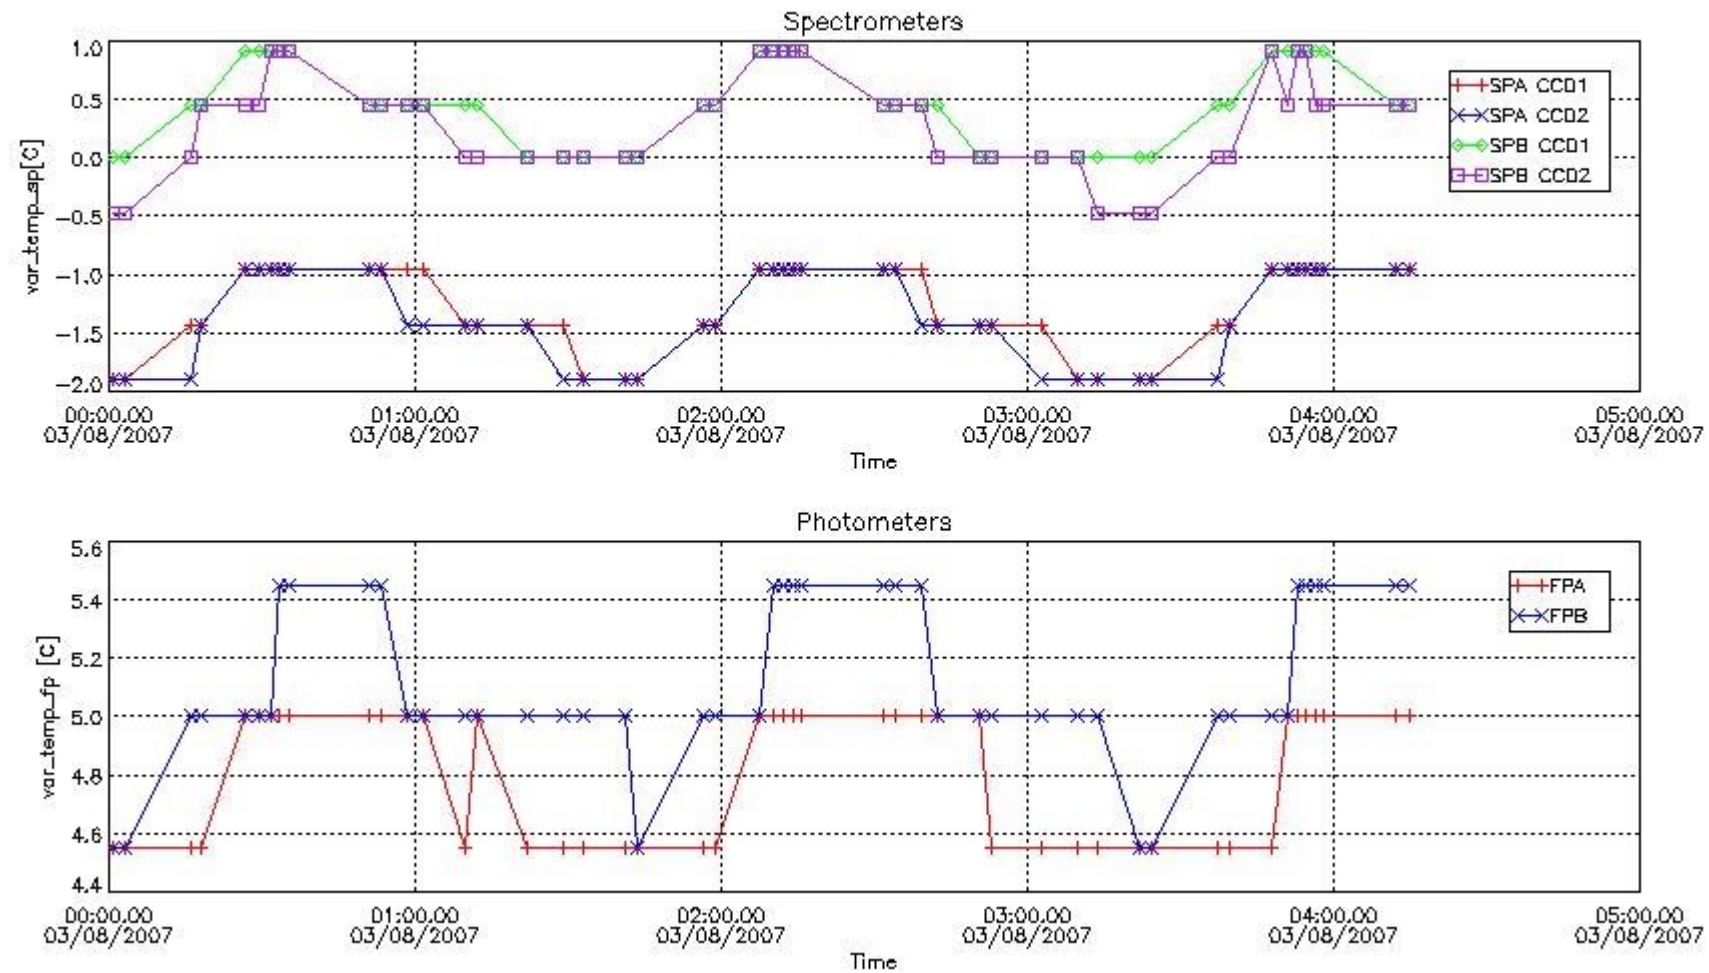

4. Overview of dark signal processing per product

The Dark Charge (DC) is a temperature-dependant signal added to the useful measurements and it is therefore subtracted from them during the processing. There are two phenomena that produce a continuous increase of the DC: the "hot pixels" (a pixel is "hot" when its DC exceeds by a significant amount its value measured on ground at the same temperature) and the "Random Telegraphic Signal" (abrupt change positive or negative of the CCD pixel signal, random in time, affecting only the DC part of the signal and not the photon generated signal).

In this section a list of products that did not use the Dark Sky Area (DSA) observation for the DC computation is given. It is also provided the mean DC plot per product for dark limb products with no error flag set.

4.1 All products used the DSA observation for the DC computation

4.2 Plot of mean dark charges per product: only products in DARK limb conditions without errors are used