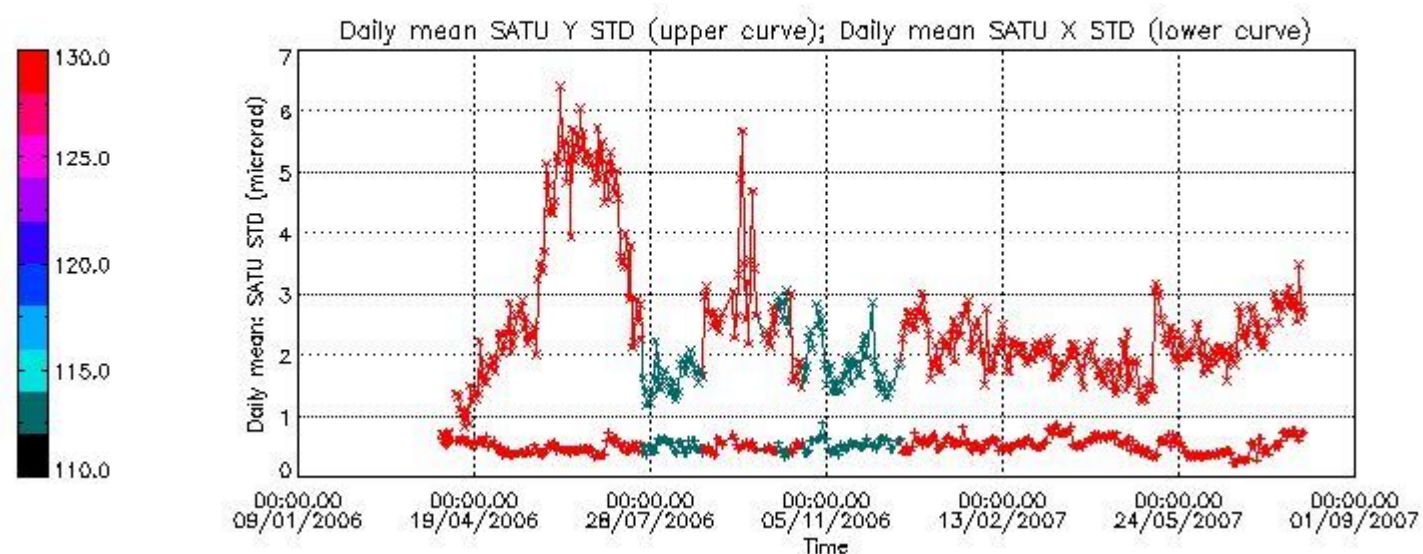

Number of data:	18550.	18550.	18300.	18300.

7.2.2 Trend of daily SATU NEA St. deviation since 1st April 2006 (dark limb)

The long term trend of the SATU 'X' and 'Y' standard deviations should be constant during the whole mission.

The colorbar represents the start tangent altitude (km) of the occultations.

Upper curve: STD of SATU Y axis
Lower curve: STD of SATU X axis

8. Auxiliary Data Files used for the production reported in section 2.4

The number reported in the third column indicates since which file (see list in section 2.4) the corresponding auxiliary file has been used. The fourth column is the date of those product files.

Type	Auxiliary Filename	Used since product	Used since product date
INST_PHYS_CHARACTERISTICS	GOM_INS_AXNIEC20050627_150713_20030716_120000_20100101_000000	1	03-AUG-2007 00:00:36
CALIBRATION_DATABASE	GOM_CAL_AXVIEC20070726_133456_20070725_000000_20100101_000000	1	03-AUG-2007 00:00:36
LEVEL-1B_PROC_CONFIG	GOM_PR1_AXNIEC20050627_151042_20020301_000000_20100101_000000	1	03-AUG-2007 00:00:36
STAR_CATALOGUE	GOM_CAT_AXVIEC20020121_161009_20020101_000000_20200101_000000	1	03-AUG-2007 00:00:36
STELLAR_SPECTRA_DATABANK	GOM_STS_AXNIEC20040308_103538_20020101_160000_20100101_000000	1	03-AUG-2007 00:00:36
ECMWF_FILE	AUX_ECF_AXNECM20070802_062111_20070802_210000_20070803_090000	1	03-AUG-2007 00:00:36
ECMWF_FILE	AUX_ECF_AXNECM20070802_182112_20070803_030000_20070803_150000	39	03-AUG-2007 03:37:10
OPTIONAL_ECMWF_FILE	MISSING	1	03-AUG-2007 00:00:36
ORBIT_DATA_FILE	DOR_NAV_OPNPDE20070802_210407_000060572060_00243_28353_3889.N1	1	03-AUG-2007 00:00:36
ORBIT_DATA_FILE	DOR_NAV_OPNPDE20070802_225023_000057382060_00244_28354_3890.N1	9	03-AUG-2007 00:35:10
ORBIT_DATA_FILE	DOR_NAV_OPNPDE20070803_003120_000054192060_00245_28355_3891.N1	24	03-AUG-2007 02:10:12
ORBIT_DATA_FILE	DOR_NAV_OPNPDE20070803_020658_000044632060_00246_28356_3892.N1	39	03-AUG-2007 03:37:10