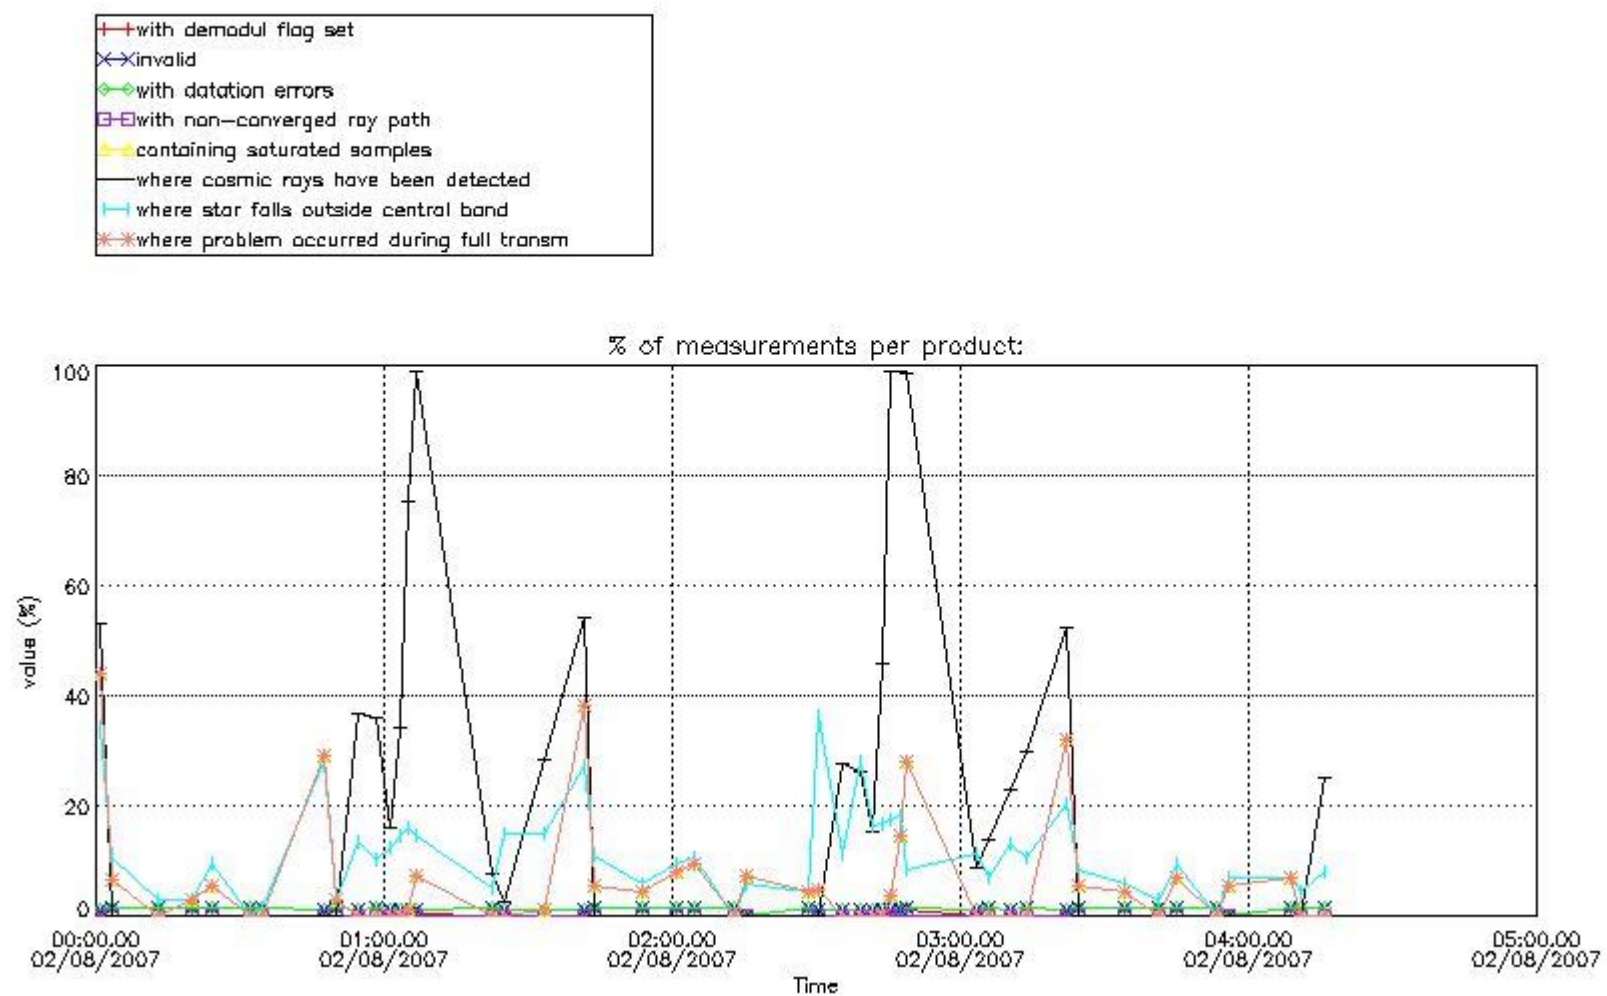

At least one measurement with demodulation flag set:	18.7500 %
Reference spectrum computed from DB:	0.00000 %
Reference spectrum with small number of measurements:	0.00000 %
SATU data not used:	0.00000 %

5.2 Plot quality information per product (time dependant)

5.3 Plot quality information per product (world map)