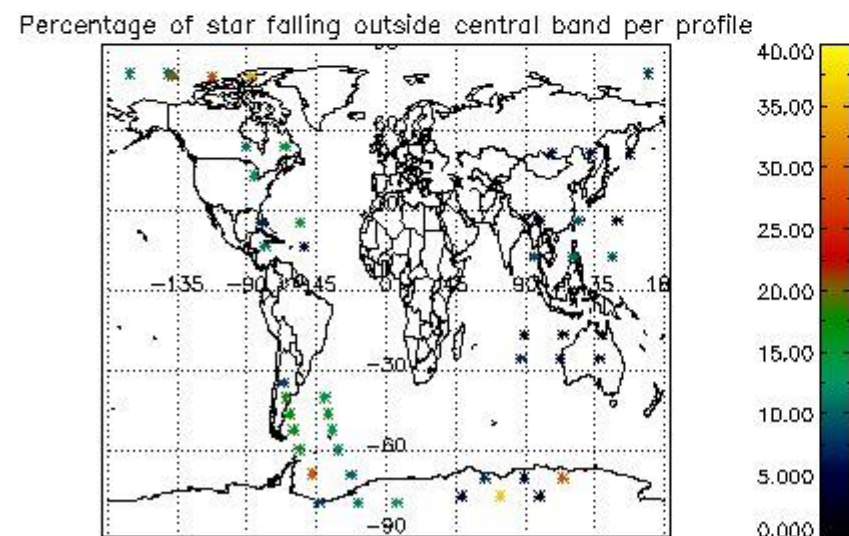

6. Statistics and plot of tangent altitude of the last measurement (DARK & BRIGHT products without errors)

6.1 Statistics on tangent altitude lost:

Statistics	DARK	BRIGHT	TWILIGHT
Mean:	15.240	19.672	NaN
St. deviation:	3.5867	6.7913	NaN
Maximum:	21.148	30.538	NaN
Minimum:	7.8356	4.3222	NaN
Number of data:	15.000	27.000	NaN

6.2 Plot for DARK limb products