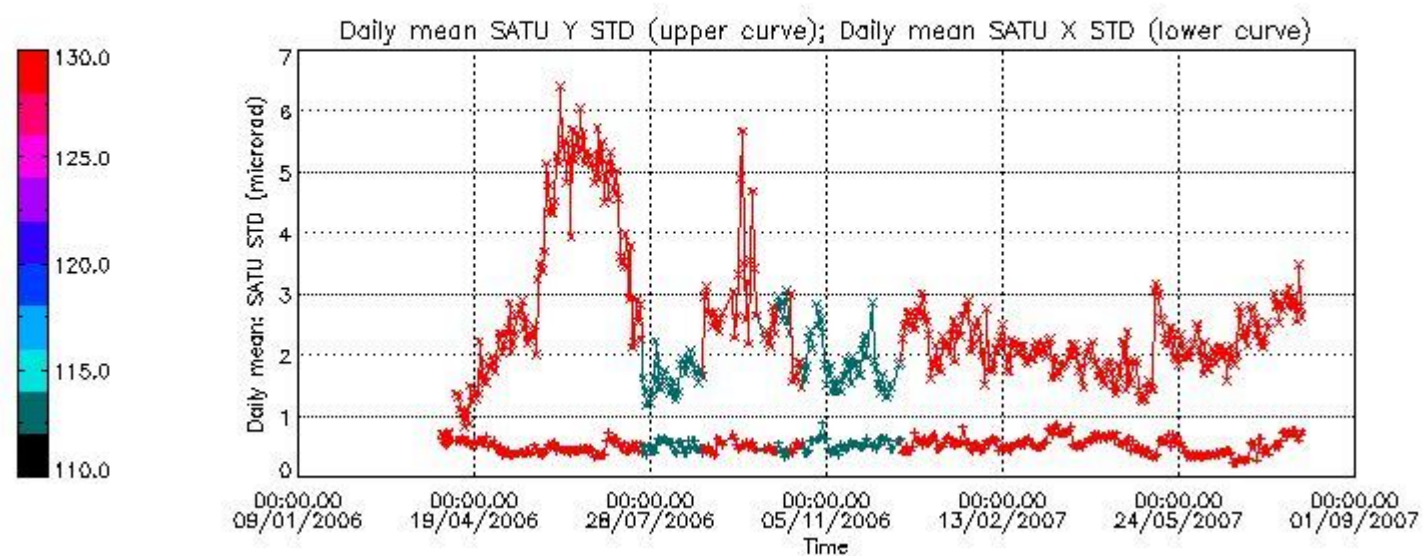

Number of data:	13100.	13100.	22150.	22150.

7.2.2 Trend of daily SATU NEA St. deviation since 1st April 2006 (dark limb)

The long term trend of the SATU 'X' and 'Y' standard deviations should be constant during the whole mission.

The colorbar represents the start tangent altitude (km) of the occultations.

Upper curve: STD of SATU Y axis

Lower curve: STD of SATU X axis

8. Auxiliary Data Files used for the production reported in section 2.4

The number reported in the third column indicates since which file (see list in section 2.4) the corresponding auxiliary file has been used. The fourth column is the date of those product files.

Type	Auxiliary Filename	Used since product	Used since product date
INST_PHYS_CHARACTERISTICS	GOM_INS_AXNIEC20050627_150713_20030716_120000_20100101_000000	1	02-AUG-2007 00:00:55
CALIBRATION_DATABASE	GOM_CAL_AXVIEC20070726_133456_20070725_000000_20100101_000000	1	02-AUG-2007 00:00:55
LEVEL-1B_PROC_CONFIG	GOM_PR1_AXNIEC20050627_151042_20020301_000000_20100101_000000	1	02-AUG-2007 00:00:55
STAR_CATALOGUE	GOM_CAT_AXVIEC20020121_161009_20020101_000000_20200101_000000	1	02-AUG-2007 00:00:55
STELLAR_SPECTRA_DATABANK	GOM_STS_AXNIEC20040308_103538_20020101_160000_20100101_000000	1	02-AUG-2007 00:00:55
ECMWF_FILE	AUX_ECF_AXNECM20070801_062113_20070801_210000_20070802_090000	1	02-AUG-2007 00:00:55
ECMWF_FILE	AUX_ECF_AXNECM20070801_182115_20070802_030000_20070802_150000	46	02-AUG-2007 04:08:46
OPTIONAL_ECMWF_FILE	MISSING	1	02-AUG-2007 00:00:55
ORBIT_DATA_FILE	DOR_NAV_OPNPDE20070801_214127_000057382060_00229_28339_3882.N1	1	02-AUG-2007 00:00:55
ORBIT_DATA_FILE	DOR_NAV_OPNPDE20070801_232224_000057382060_00230_28340_3883.N1	15	02-AUG-2007 01:06:41
ORBIT_DATA_FILE	DOR_NAV_OPNPDE20070802_021225_000060572060_00232_28342_3885.N1	26	02-AUG-2007 02:28:10