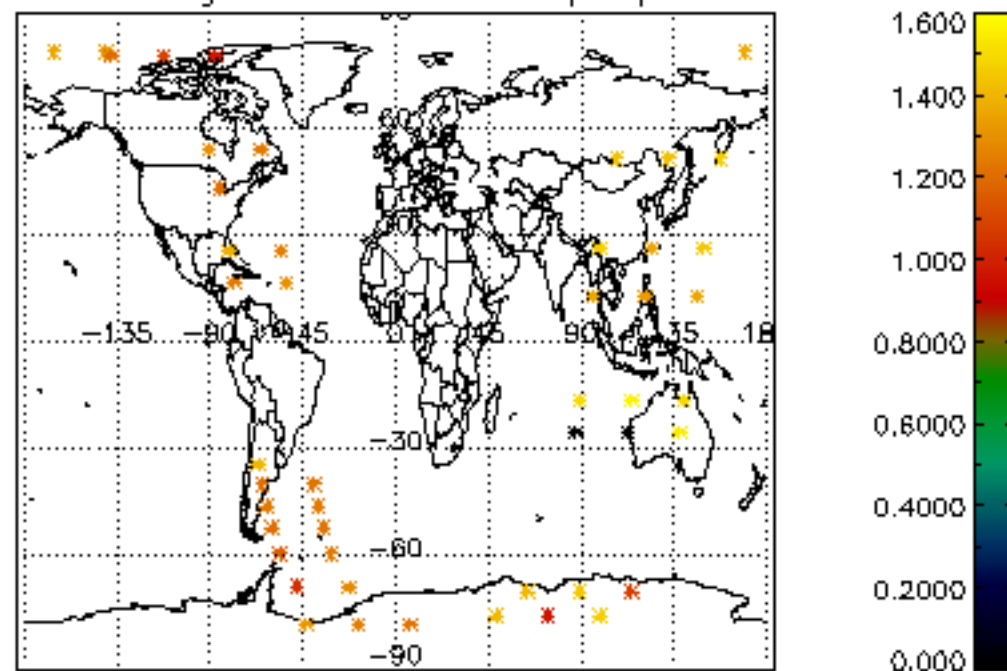

Percentage of datation errors per profile