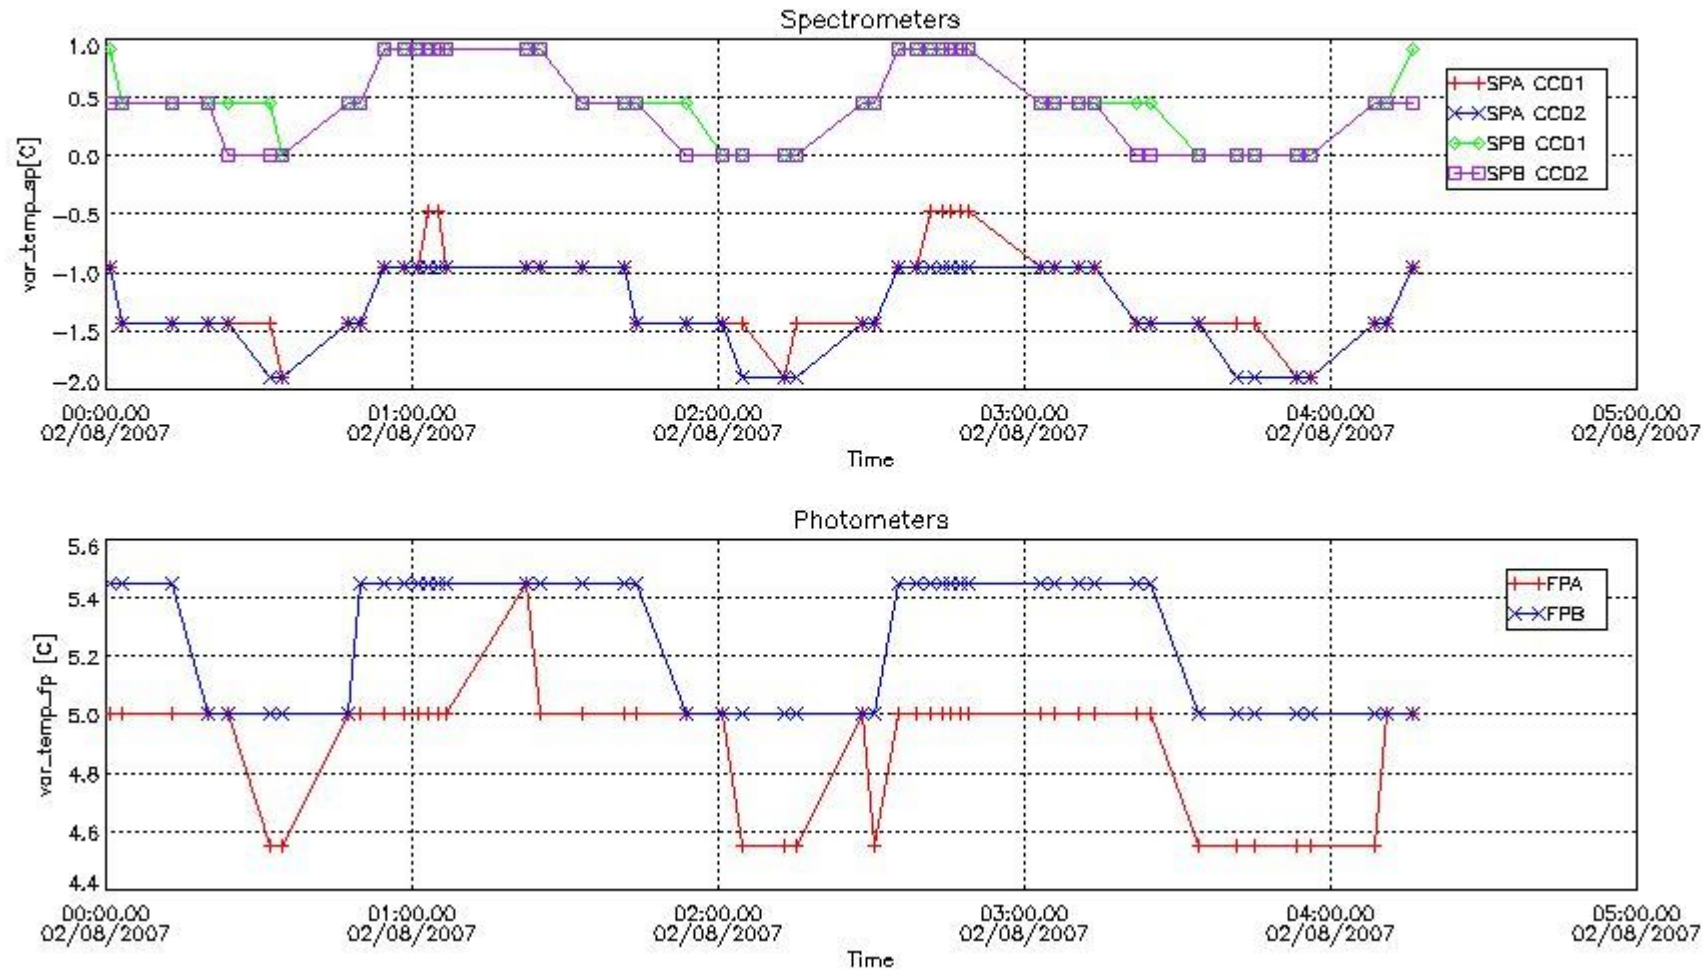

4. Overview of dark signal processing per product

The Dark Charge (DC) is a temperature-dependant signal added to the useful measurements and it is therefore subtracted from them during the processing. There are two phenomena that produce a continuous increase of the DC: the "hot pixels" (a pixel is "hot" when its DC exceeds by a significant amount its value measured on ground at the same temperature) and the "Random Telegraphic Signal" (abrupt change positive or negative of the CCD pixel signal, random in time, affecting only the DC part of the signal and not the photon generated signal).

In this section a list of products that did not use the Dark Sky Area (DSA) observation for the DC computation is given. It is also provided the mean DC plot per product for dark limb products with no error flag set.

4.1 All products used the DSA observation for the DC computation

4.2 Plot of mean dark charges per product: only products in DARK limb conditions without errors are used