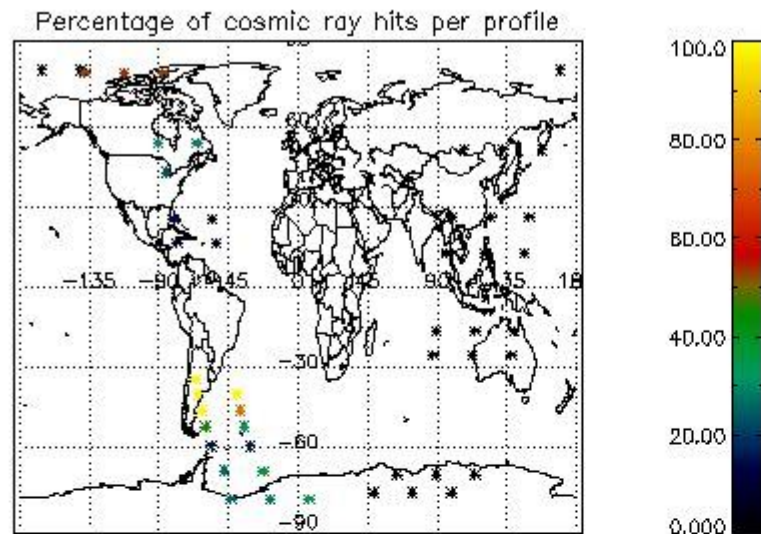

6. Statistics and plot of tangent altitude of the last measurement (DARK & BRIGHT products without errors)

6.1 Statistics on tangent altitude lost:

Statistics	DARK	BRIGHT	TWILIGHT
Mean:	15.240	19.672	NaN
St. deviation:	3.5867	6.7913	NaN
Maximum:	21.148	30.538	NaN
Minimum:	7.8356	4.3222	NaN
Number of data:	15.000	27.000	NaN

6.2 Plot for DARK limb products