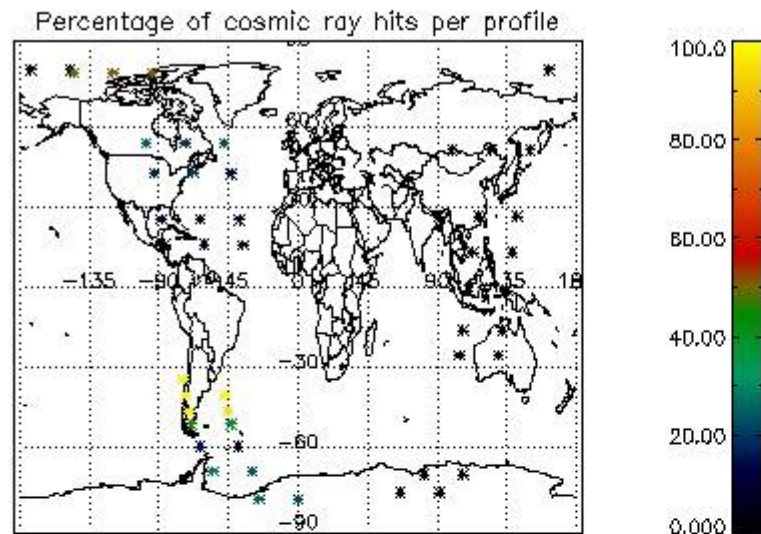

6. Statistics and plot of tangent altitude of the last measurement (DARK & BRIGHT products without errors)

6.1 Statistics on tangent altitude lost:

Statistics	DARK	BRIGHT	TWILIGHT
Mean:	15.488	19.060	NaN
St. deviation:	4.4816	7.2433	NaN
Maximum:	21.788	28.953	NaN
Minimum:	6.6358	3.6955	NaN
Number of data:	17.000	24.000	NaN

6.2 Plot for DARK limb products