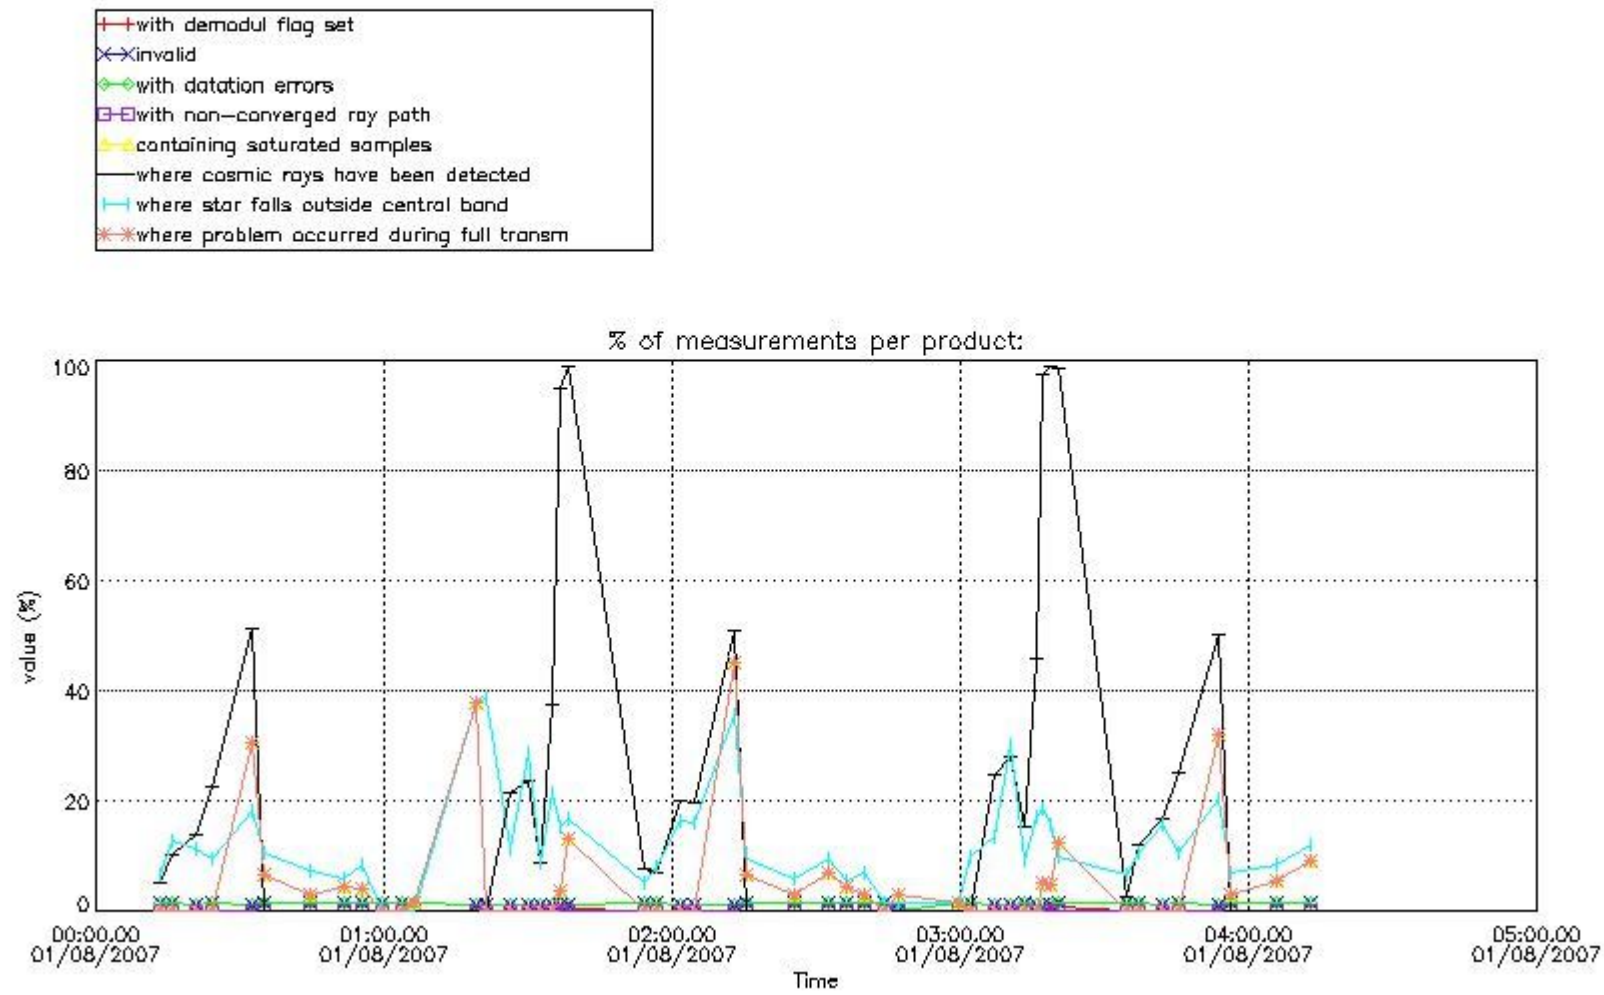

At least one measurement with demodulation flag set:	16.3265 %
Reference spectrum computed from DB:	0.00000 %
Reference spectrum with small number of measurements:	0.00000 %
SATU data not used:	0.00000 %

5.2 Plot quality information per product (time dependant)

5.3 Plot quality information per product (world map)