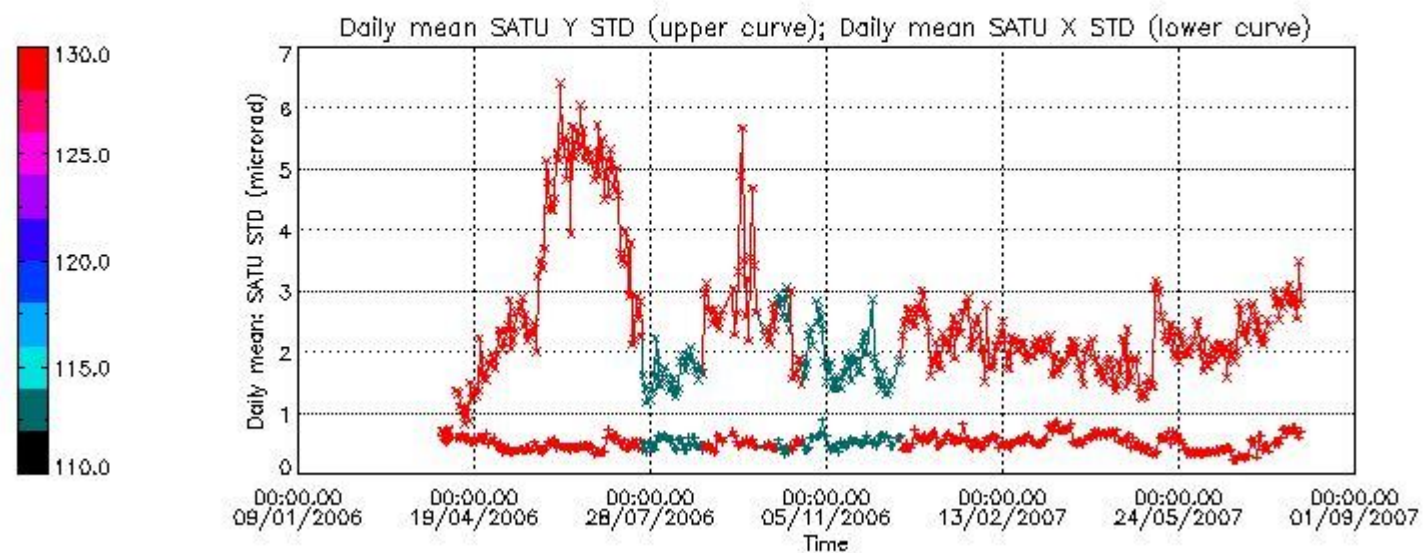

Number of data:	15050.	15050.	19700.	19700.

7.2.2 Trend of daily SATU NEA St. deviation since 1st April 2006 (dark limb)

The long term trend of the SATU 'X' and 'Y' standard deviations should be constant during the whole mission.

The colorbar represents the start tangent altitude (km) of the occultations.

Upper curve: STD of SATU Y axis

Lower curve: STD of SATU X axis

8. Auxiliary Data Files used for the production reported in section 2.4

The number reported in the third column indicates since which file (see list in section 2.4) the corresponding auxiliary file has been used. The fourth column is the date of those product files.

Type	Auxiliary Filename	Used since product	Used since product date
INST_PHYS_CHARACTERISTICS	GOM_INS_AXNIEC20050627_150713_20030716_120000_20100101_000000	1	01-AUG-2007 00:13:24
CALIBRATION_DATABASE	GOM_CAL_AXVIEC20070726_133456_20070725_000000_20100101_000000	1	01-AUG-2007 00:13:24
LEVEL-1B_PROC_CONFIG	GOM_PR1_AXNIEC20050627_151042_20020301_000000_20100101_000000	1	01-AUG-2007 00:13:24
STAR_CATALOGUE	GOM_CAT_AXVIEC20020121_161009_20020101_000000_20200101_000000	1	01-AUG-2007 00:13:24
STELLAR_SPECTRA_DATABANK	GOM_STS_AXNIEC20040308_103538_20020101_160000_20100101_000000	1	01-AUG-2007 00:13:24
ECMWF_FILE	AUX_ECF_AXNECM20070731_062114_20070731_210000_20070801_090000	1	01-AUG-2007 00:13:24
OPTIONAL_ECMWF_FILE	MISSING	1	01-AUG-2007 00:13:24
ORBIT_DATA_FILE	DOR_NAV_OPNPDE20070731_221328_000057382060_00215_28325_3876.N1	1	01-AUG-2007 00:13:24
ORBIT_DATA_FILE	DOR_NAV_OPNPDE20070731_235425_000057382060_00216_28326_3877.N1	19	01-AUG-2007 01:36:32
ORBIT_DATA_FILE	DOR_NAV_OPNPDE20070801_013522_000038252060_00217_28327_3878.N1	33	01-AUG-2007 02:59:46