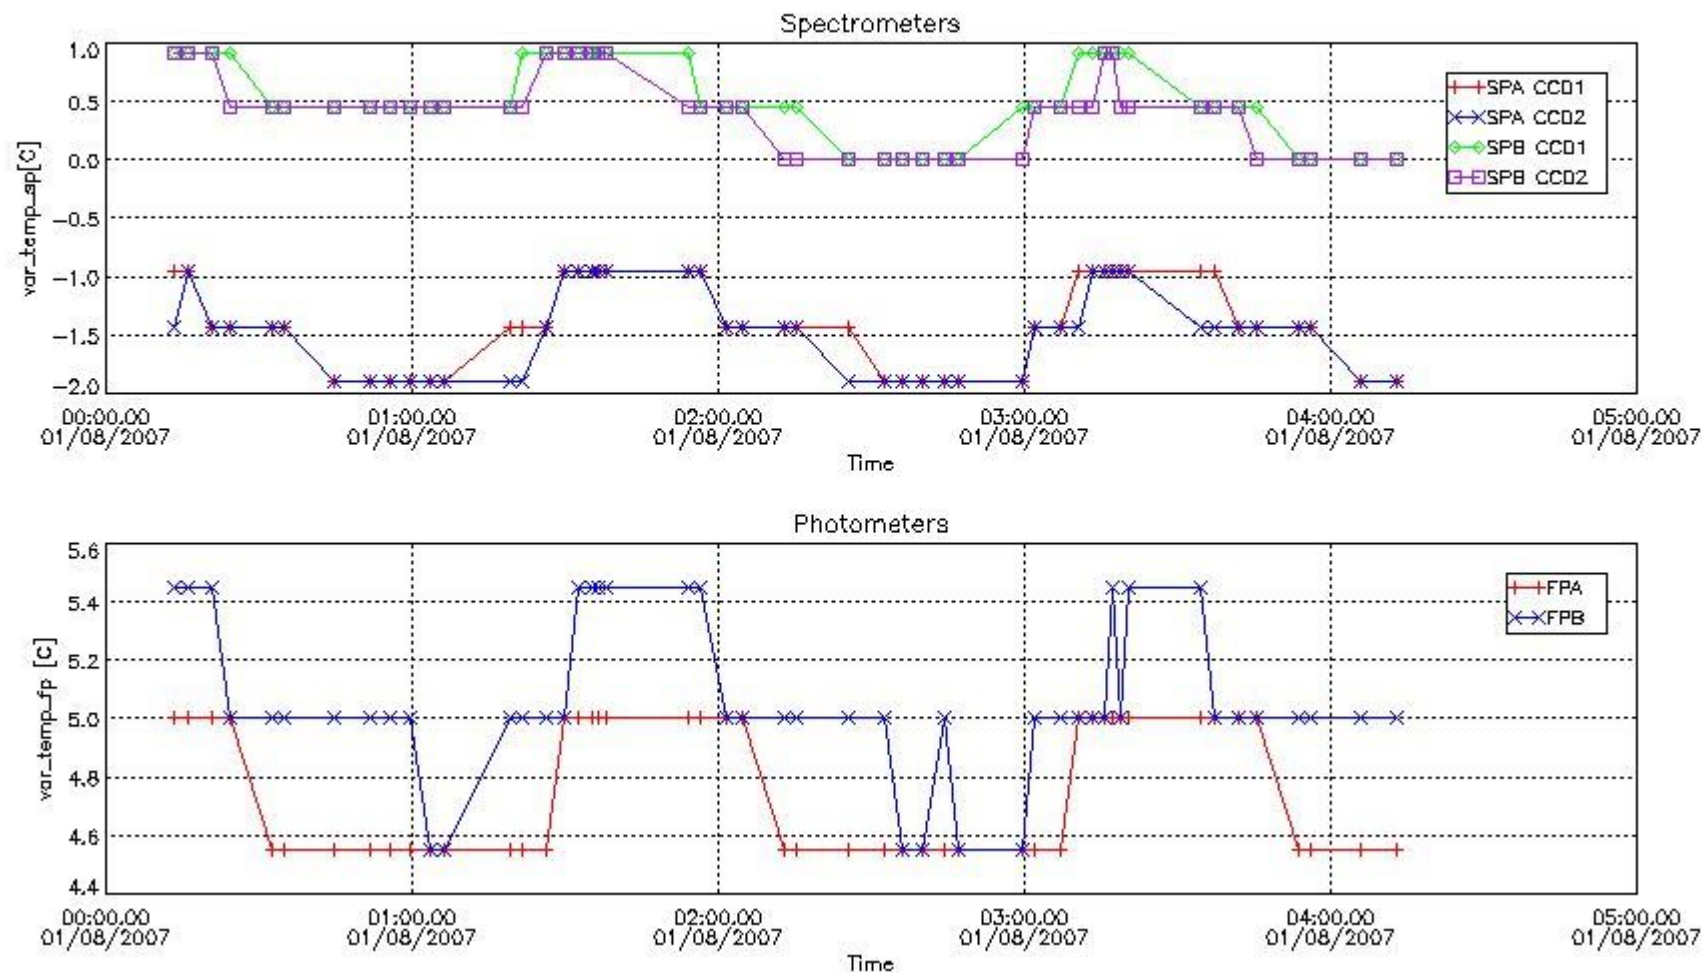

48	GOM_TRA_1PNPDE20070801_040554_000000362060_00219_28329_9315.N1	01-AUG-2007 04:05:54	Bright	36.000	168	17Zet Aql	2.9860	11000.	72	28329	No
49	GOM_TRA_1PNPDE20070801_041259_000000382060_00219_28329_9316.N1	01-AUG-2007 04:12:59	Bright	38.000	5	3Alp Lyr	0.033000	11000.	76	28329	No

3. Plot of GOMOS spectrometers and photometers temperatures from level 1b data

4. Overview of dark signal processing per product

The Dark Charge (DC) is a temperature-dependant signal added to the useful measurements and it is therefore subtracted from them during the processing. There are two phenomena that produce a continuous increase of the DC: the "hot pixels" (a pixel is "hot" when its DC exceeds by a significant amount its value measured on ground at the same temperature) and the "Random Telegraphic Signal" (abrupt change positive or negative of the CCD pixel signal, random in time, affecting only the DC part of the signal and not the photon generated signal).

In this section a list of products that did not use the Dark Sky Area (DSA) observation for the DC computation is given. It is also provided the mean DC plot per product for dark limb products with no error flag set.

4.1 All products used the DSA observation for the DC computation

4.2 Plot of mean dark charges per product: only products in DARK limb conditions without errors are used