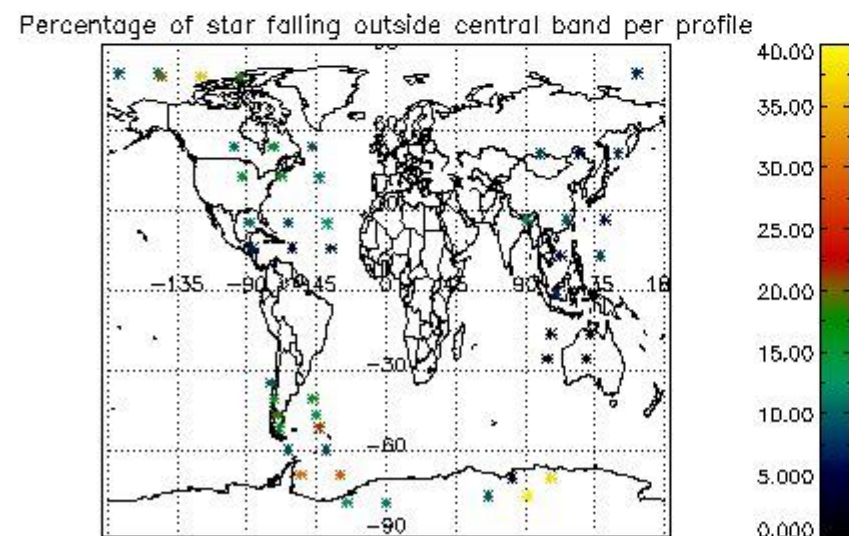

6. Statistics and plot of tangent altitude of the last measurement (DARK & BRIGHT products without errors)

6.1 Statistics on tangent altitude lost:

Statistics	DARK	BRIGHT	TWILIGHT
Mean:	15.488	19.060	NaN
St. deviation:	4.4816	7.2433	NaN
Maximum:	21.788	28.953	NaN
Minimum:	6.6358	3.6955	NaN
Number of data:	17.000	24.000	NaN

6.2 Plot for DARK limb products