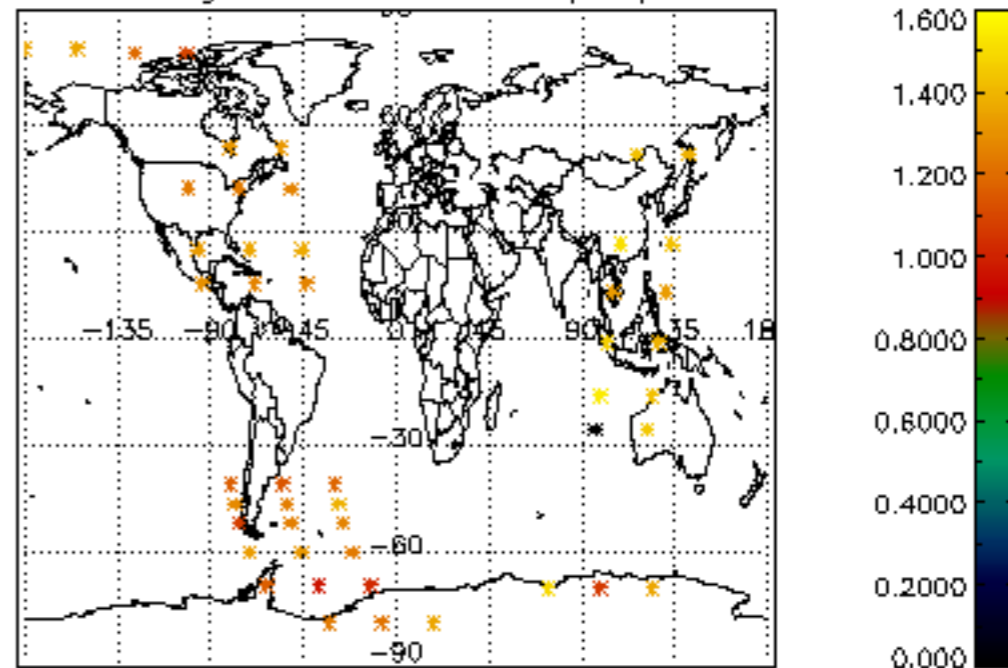

Percentage of cosmic ray hits per profile

Percentage of datation errors per profile

Percentage of star falling outside central band per profile

Percentage of saturation errors per profile

Tangent altitude at which the star is lost