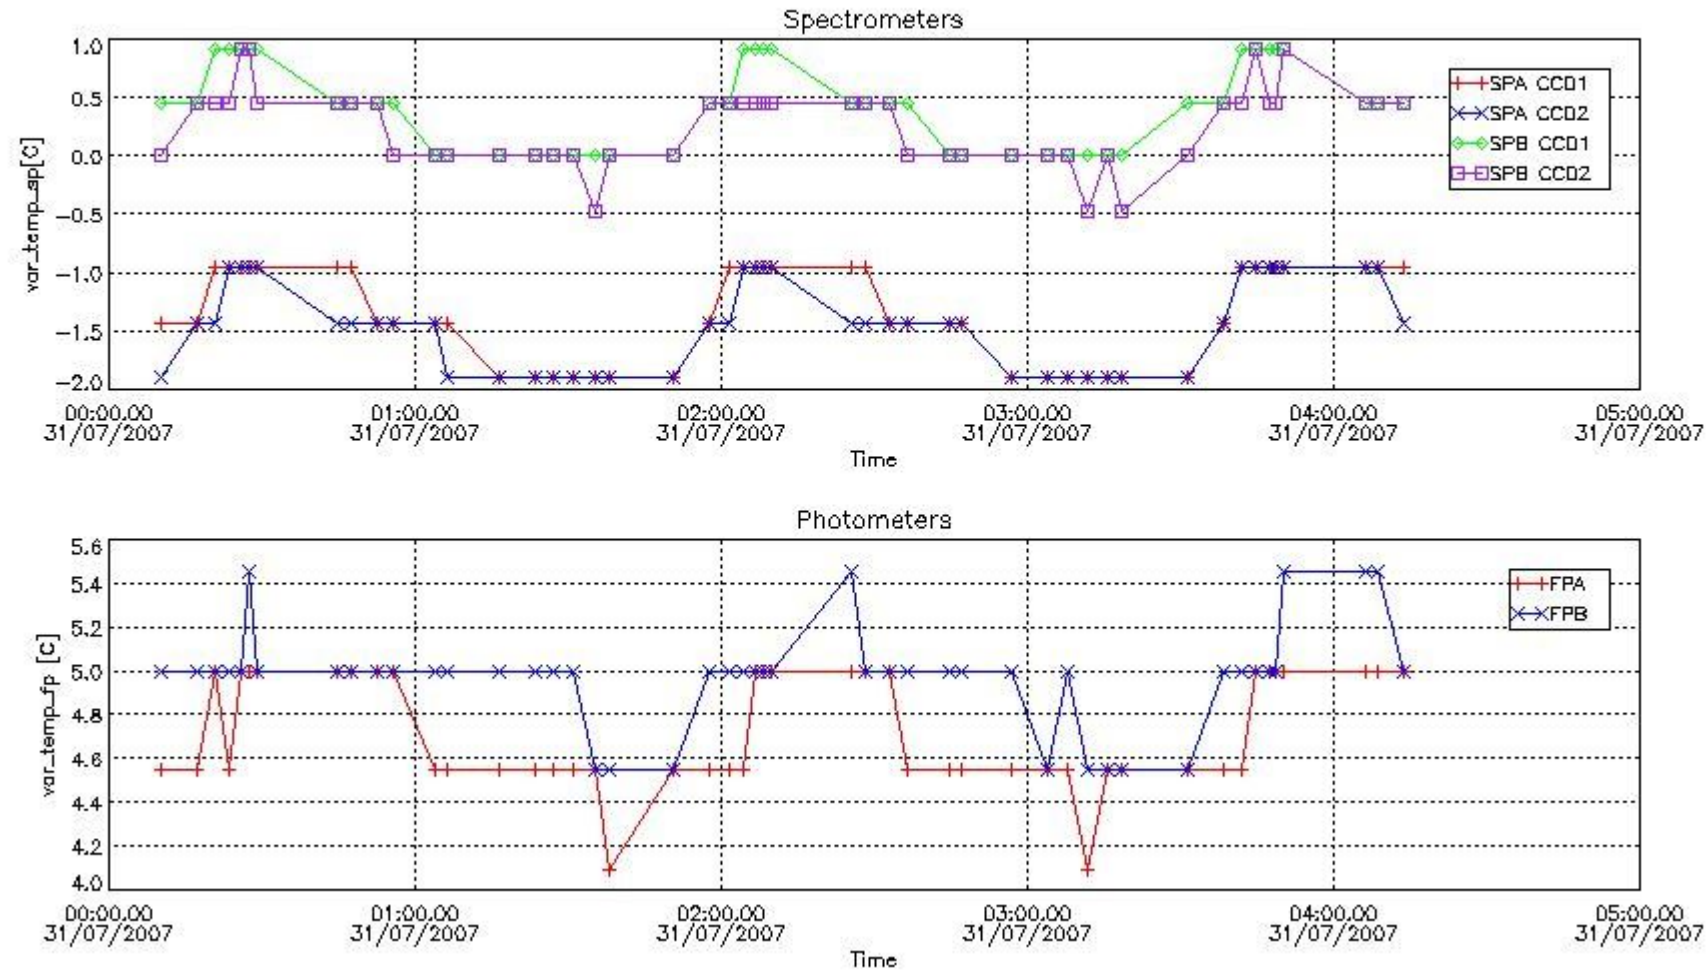

4. Overview of dark signal processing per product

The Dark Charge (DC) is a temperature-dependant signal added to the useful measurements and it is therefore subtracted from them during the processing. There are two phenomena that produce a continuous increase of the DC: the "hot pixels" (a pixel is "hot" when its DC exceeds by a significant amount its value measured on ground at the same temperature) and the "Random Telegraphic Signal" (abrupt change positive or negative of the CCD pixel signal, random in time, affecting only the DC part of the signal and not the photon generated signal).

In this section a list of products that did not use the Dark Sky Area (DSA) observation for the DC computation is given. It is also provided the mean DC plot per product for dark limb products with no error flag set.

4.1 All products used the DSA observation for the DC computation

4.2 Plot of mean dark charges per product: only products in DARK limb conditions without errors are used