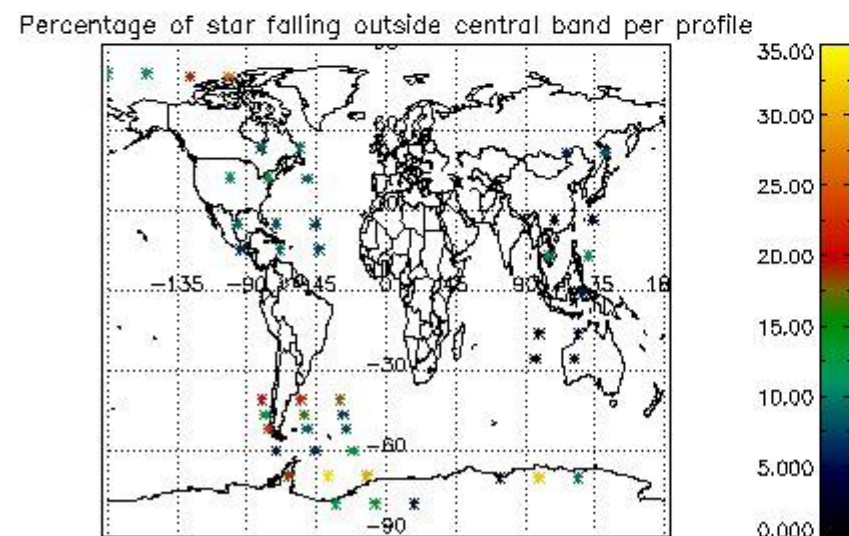

6. Statistics and plot of tangent altitude of the last measurement (DARK & BRIGHT products without errors)

6.1 Statistics on tangent altitude lost:

Statistics	DARK	BRIGHT	TWILIGHT
Mean:	15.505	20.597	NaN
St. deviation:	4.6285	5.8568	NaN
Maximum:	20.810	29.241	NaN
Minimum:	5.4214	8.1482	NaN
Number of data:	21.000	19.000	NaN

6.2 Plot for DARK limb products