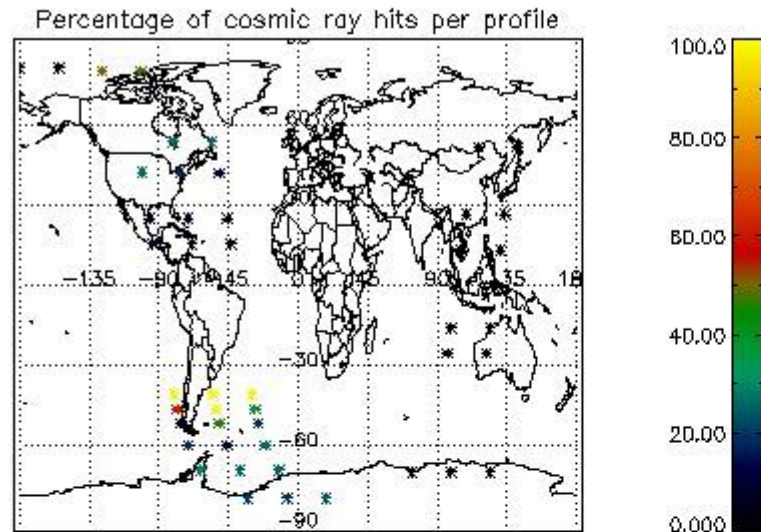

6. Statistics and plot of tangent altitude of the last measurement (DARK & BRIGHT products without errors)

6.1 Statistics on tangent altitude lost:

Statistics	DARK	BRIGHT	TWILIGHT
Mean:	15.505	20.597	NaN
St. deviation:	4.6285	5.8568	NaN
Maximum:	20.810	29.241	NaN
Minimum:	5.4214	8.1482	NaN
Number of data:	21.000	19.000	NaN

6.2 Plot for DARK limb products