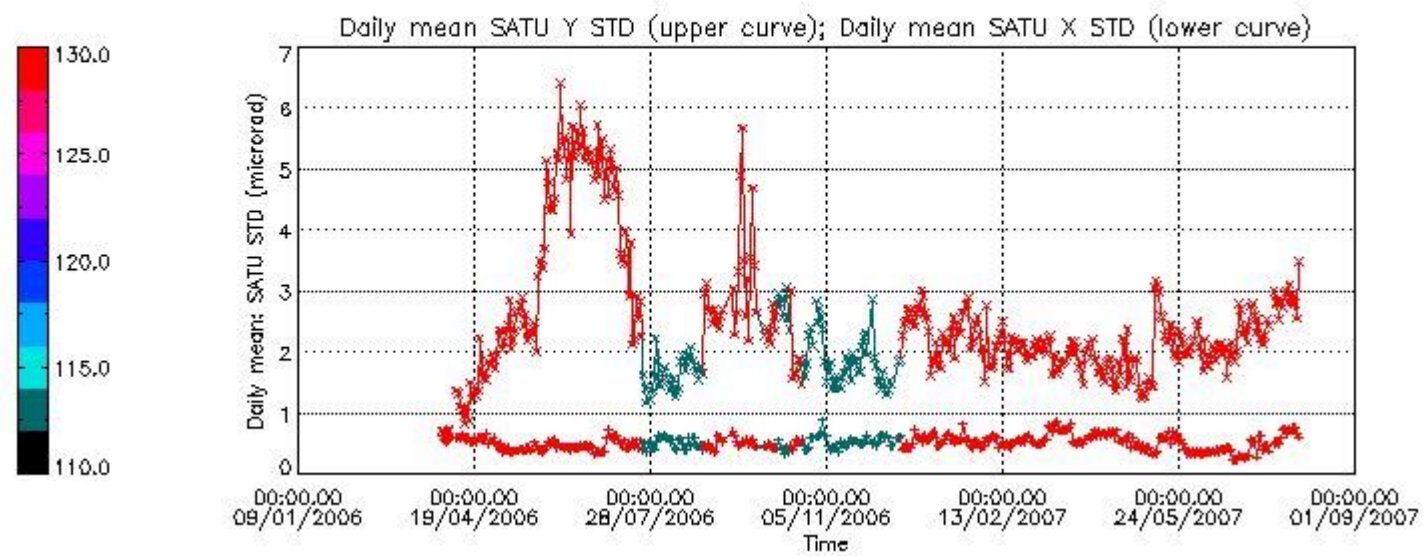

Number of data:	18800.	18800.	15800.	15800.

7.2.2 Trend of daily SATU NEA St. deviation since 1st April 2006 (dark limb)

The long term trend of the SATU 'X' and 'Y' standard deviations should be constant during the whole mission.

The colorbar represents the start tangent altitude (km) of the occultations.

Upper curve: STD of SATU Y axis

Lower curve: STD of SATU X axis

8. Auxiliary Data Files used for the production reported in section 2.4

The number reported in the third column indicates since which file (see list in section 2.4) the corresponding auxiliary file has been used. The fourth column is the date of those product files.

Type	Auxiliary Filename	Used since product	Used since product date
INST_PHYS_CHARACTERISTICS	GOM_INS_AXNIEC20050627_150713_20030716_120000_20100101_000000	1	31-JUL-2007 00:10:09
CALIBRATION_DATABASE	GOM_CAL_AXVIEC20070726_133456_20070725_000000_20100101_000000	1	31-JUL-2007 00:10:09
LEVEL-1B_PROC_CONFIG	GOM_PR1_AXNIEC20050627_151042_20020301_000000_20100101_000000	1	31-JUL-2007 00:10:09
STAR_CATALOGUE	GOM_CAT_AXVIEC20020121_161009_20020101_000000_20200101_000000	1	31-JUL-2007 00:10:09
STELLAR_SPECTRA_DATABANK	GOM_STS_AXNIEC20040308_103538_20020101_160000_20100101_000000	1	31-JUL-2007 00:10:09
ECMWF_FILE	AUX_ECF_AXNECM20070730_062114_20070730_210000_20070731_090000	1	31-JUL-2007 00:10:09
OPTIONAL_ECMWF_FILE	MISSING	1	31-JUL-2007 00:10:09
ORBIT_DATA_FILE	AUX_FPO_AXVPDS20070729_231115_20070729_182948_20070808_213638	1	31-JUL-2007 00:10:09