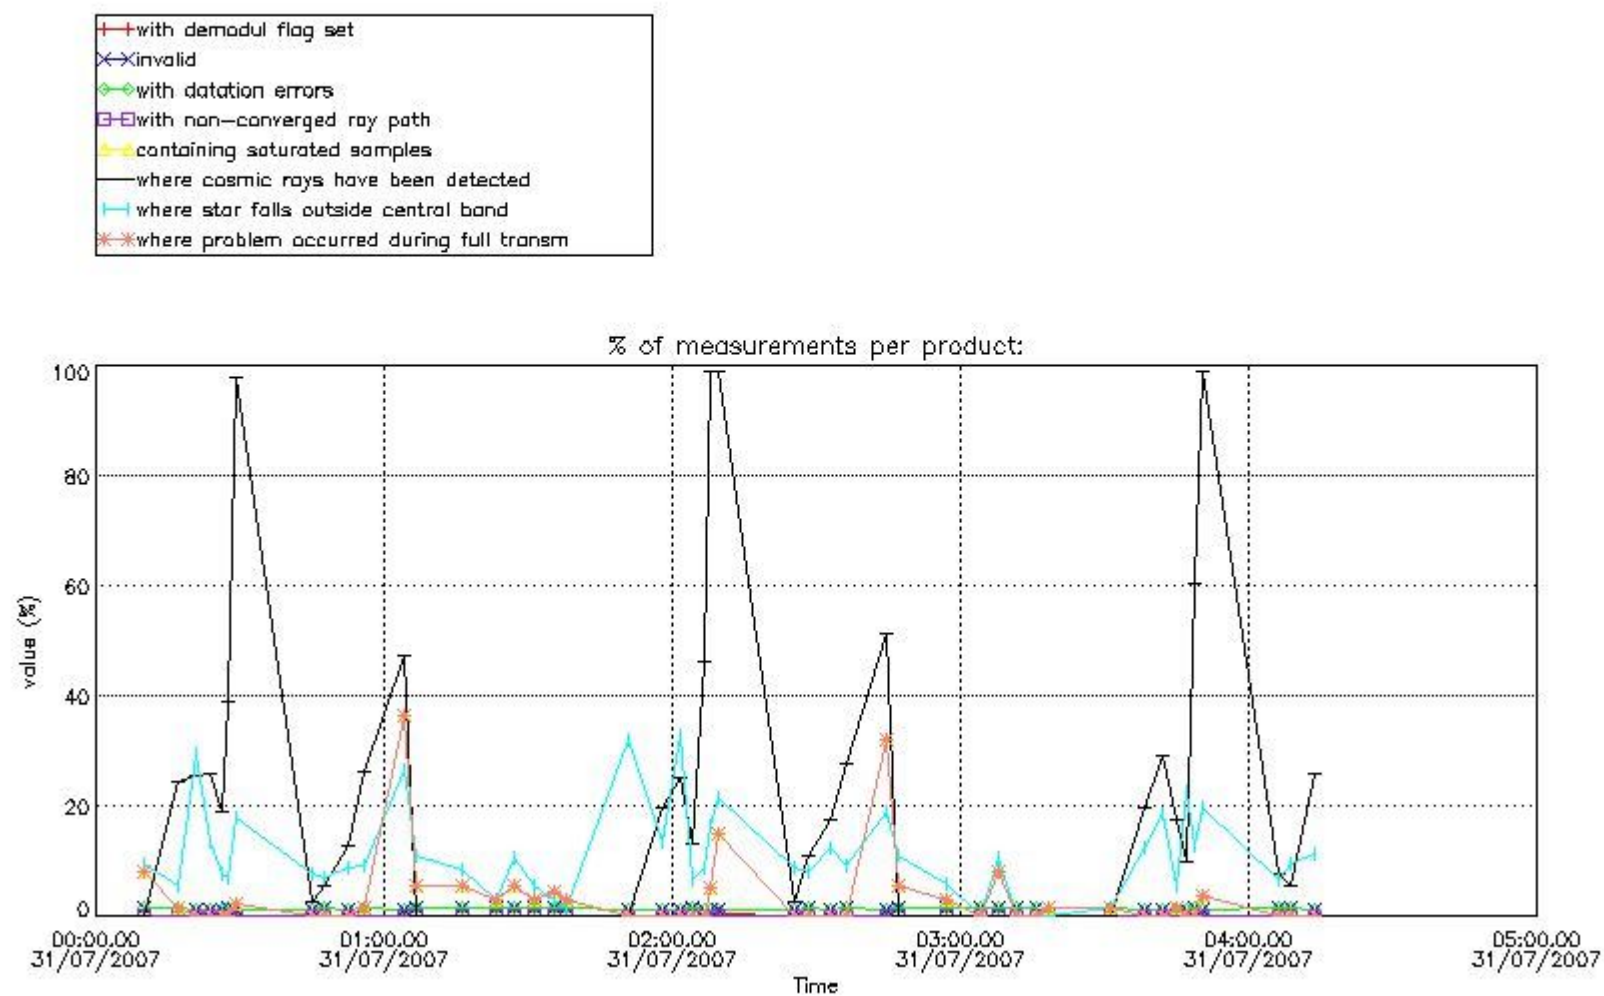

At least one measurement with demodulation flag set:	22.9167 %
Reference spectrum computed from DB:	0.00000 %
Reference spectrum with small number of measurements:	0.00000 %
SATU data not used:	0.00000 %

5.2 Plot quality information per product (time dependant)

5.3 Plot quality information per product (world map)