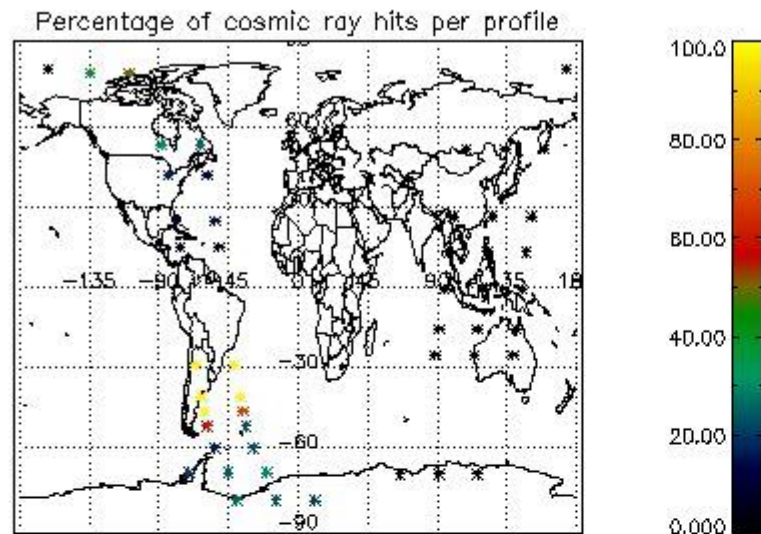

6. Statistics and plot of tangent altitude of the last measurement (DARK & BRIGHT products without errors)

6.1 Statistics on tangent altitude lost:

Statistics	DARK	BRIGHT	TWILIGHT
Mean:	16.886	20.560	NaN
St. deviation:	3.8235	6.6589	NaN
Maximum:	22.977	29.780	NaN
Minimum:	9.4236	3.3980	NaN
Number of data:	17.000	25.000	NaN

6.2 Plot for DARK limb products