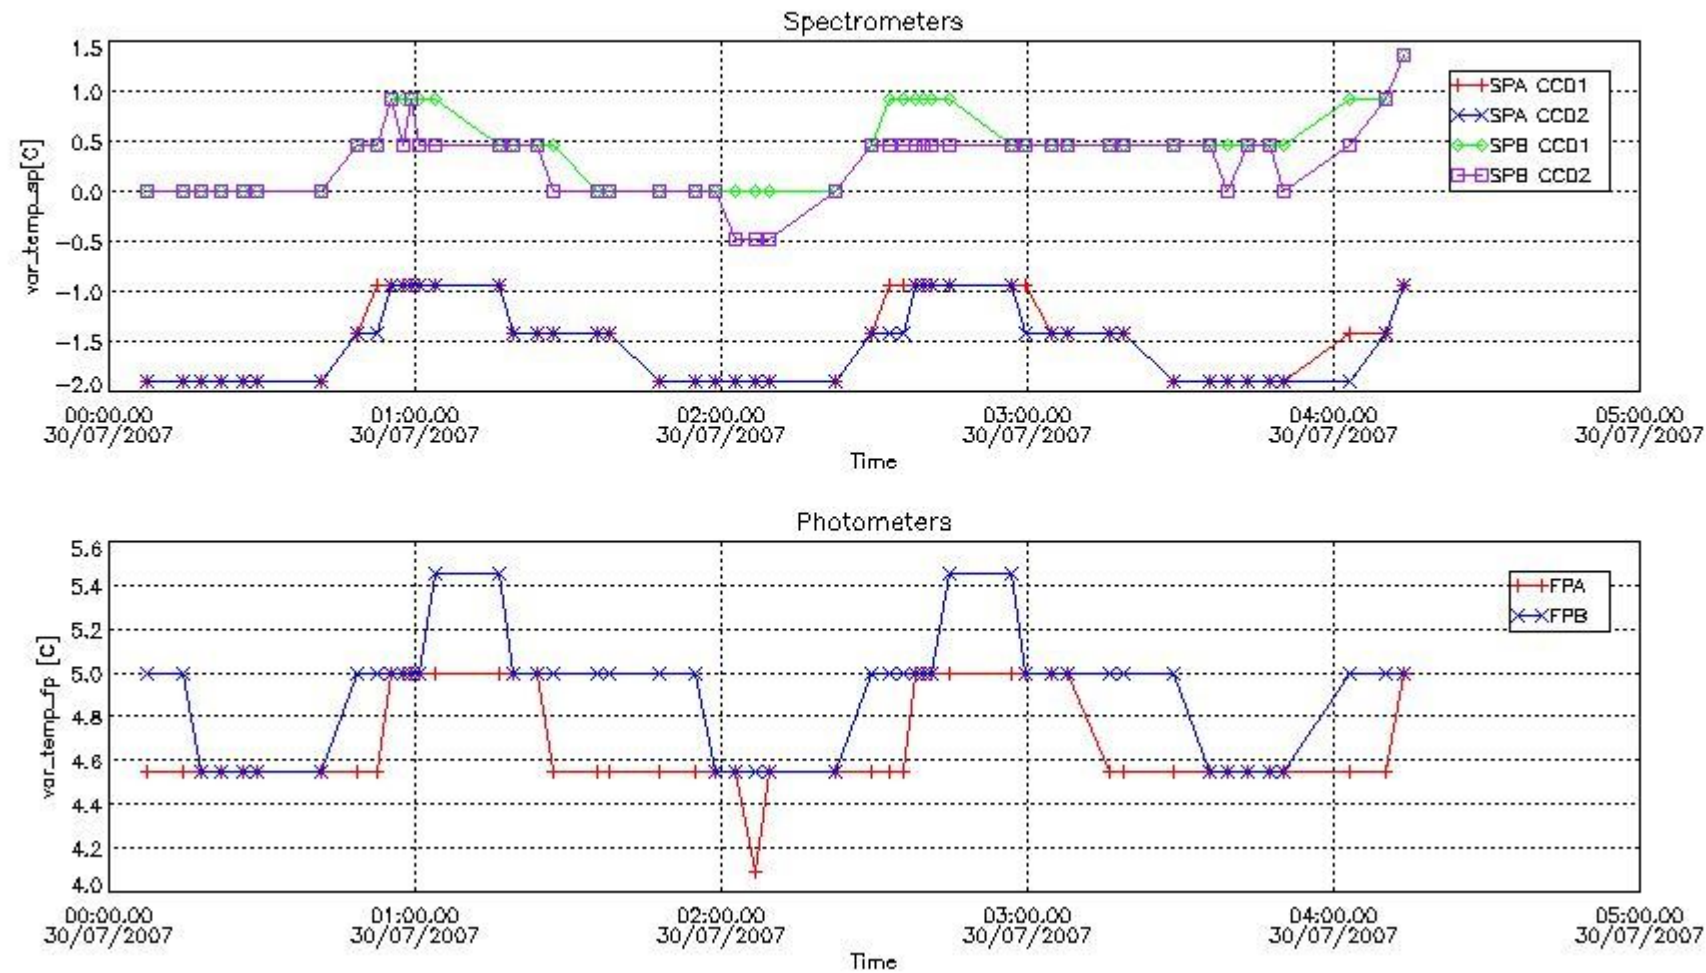

45	GOM_TRA_1PNPDE20070730_034725_000000372060_00190_28300_6730.N1	30-JUL-2007 03:47:25	Bright	37.000	60	7Bet UMi	2.0810	3950.0	74	28300	No
46	GOM_TRA_1PNPDE20070730_035009_000000362060_00190_28300_6731.N1	30-JUL-2007 03:50:09	Bright	35.500	49	1Alp UMi	1.9900	6300.0	71	28300	No
47	GOM_TRA_1PNPDE20070730_040257_000000532060_00190_28300_6865.N1	30-JUL-2007 04:02:57	Bright	53.000	42	34Bet Aur	1.9000	10200.	106	28300	No
48	GOM_TRA_1PNPDE20070730_041000_000000382060_00190_28300_6866.N1	30-JUL-2007 04:10:00	Twilight_stray	38.000	176	23Zet Tau	3.0200	22000.	76	28300	No
49	GOM_TRA_1PNPDE20070730_041338_000000382060_00190_28300_6867.N1	30-JUL-2007 04:13:38	Dark	38.000	14	58Alp Ori	0.87000	3000.0	76	28300	No

3. Plot of GOMOS spectrometers and photometers temperatures from level 1b data

4. Overview of dark signal processing per product

The Dark Charge (DC) is a temperature-dependant signal added to the useful measurements and it is therefore subtracted from them during the processing. There are two phenomena that produce a continuous increase of the DC: the "hot pixels" (a pixel is "hot" when its DC exceeds by a significant amount its value measured on ground at the same temperature) and the "Random Telegraphic Signal" (abrupt change positive or negative of the CCD pixel signal, random in time, affecting only the DC part of the signal and not the photon generated signal).

In this section a list of products that did not use the Dark Sky Area (DSA) observation for the DC computation is given. It is also provided the mean DC plot per product for dark limb products with no error flag set.

4.1 All products used the DSA observation for the DC computation

4.2 Plot of mean dark charges per product: only products in DARK limb conditions without errors are used