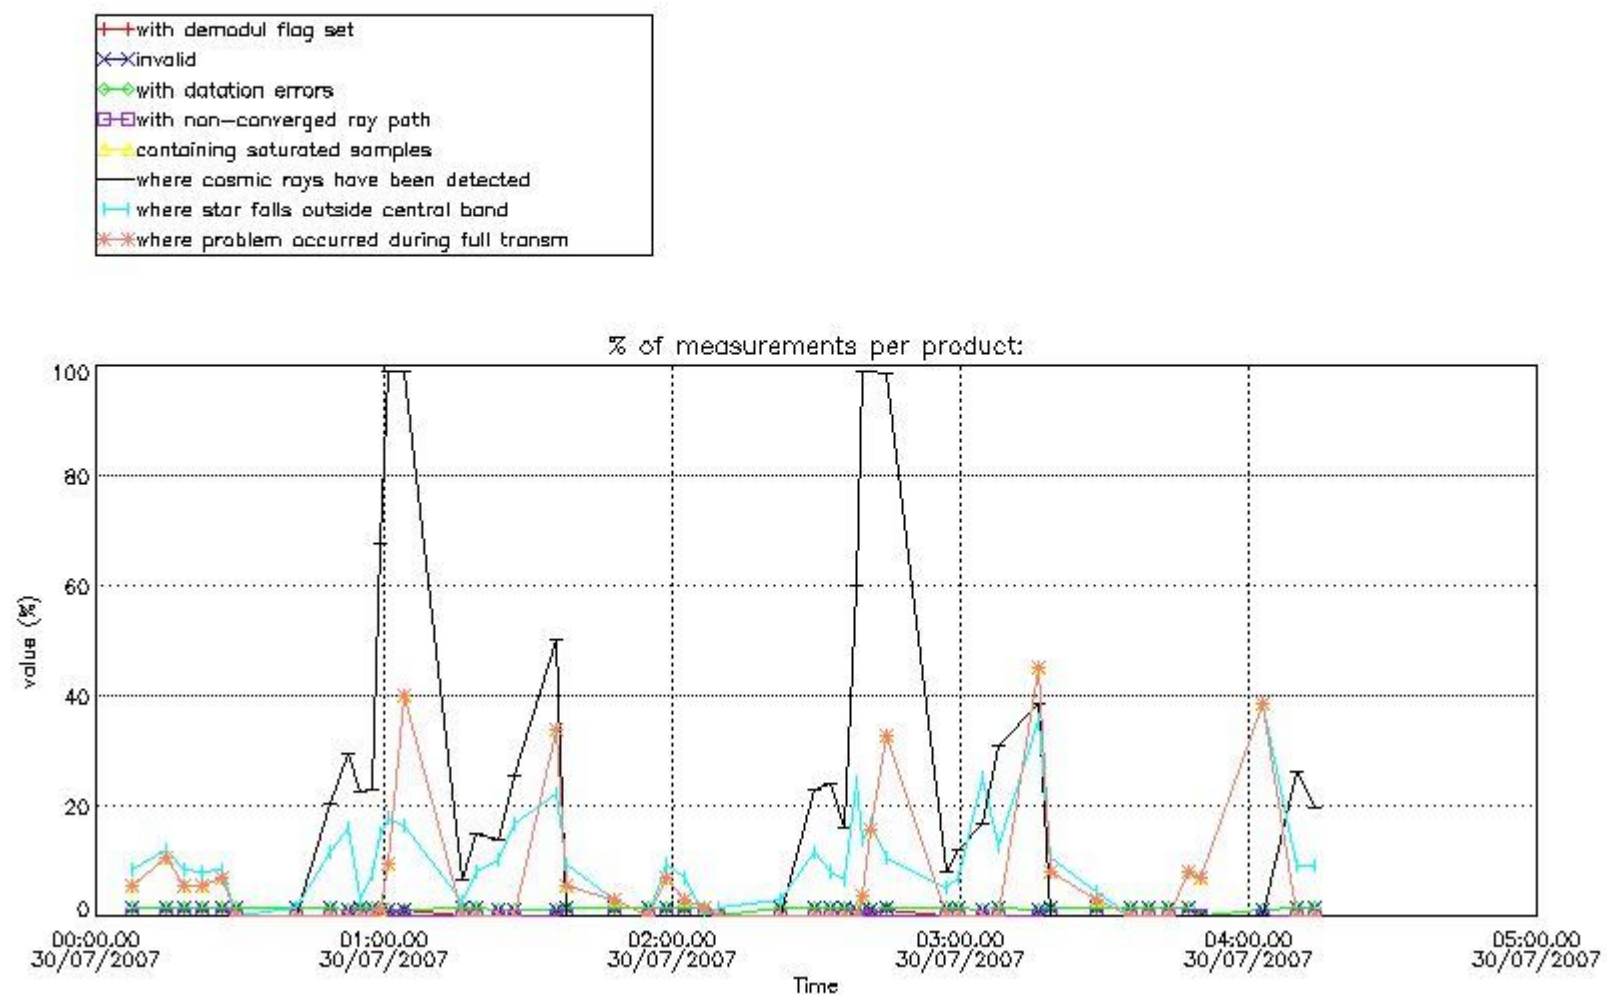

At least one measurement with demodulation flag set:	16.3265 %
Reference spectrum computed from DB:	0.00000 %
Reference spectrum with small number of measurements:	0.00000 %
SATU data not used:	0.00000 %

5.2 Plot quality information per product (time dependant)

5.3 Plot quality information per product (world map)