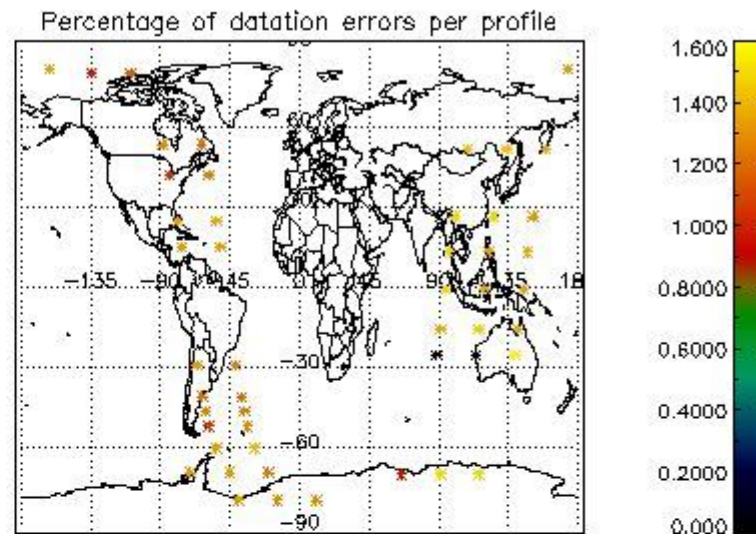

6. Statistics and plot of tangent altitude of the last measurement (DARK & BRIGHT products without errors)

6.1 Statistics on tangent altitude lost:

Statistics	DARK	BRIGHT	TWILIGHT
Mean:	16.886	20.560	NaN
St. deviation:	3.8235	6.6589	NaN
Maximum:	22.977	29.780	NaN
Minimum:	9.4236	3.3980	NaN
Number of data:	17.000	25.000	NaN

6.2 Plot for DARK limb products