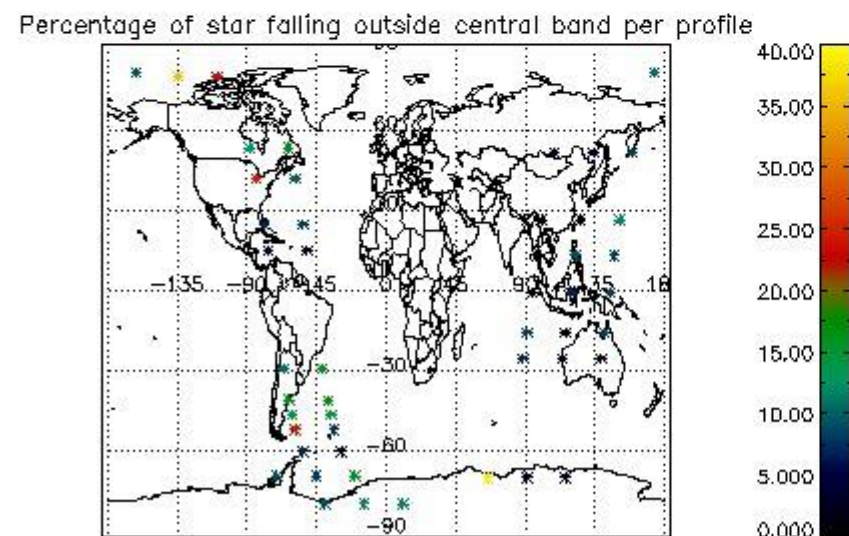

6. Statistics and plot of tangent altitude of the last measurement (DARK & BRIGHT products without errors)

6.1 Statistics on tangent altitude lost:

Statistics	DARK	BRIGHT	TWILIGHT
Mean:	16.886	20.560	NaN
St. deviation:	3.8235	6.6589	NaN
Maximum:	22.977	29.780	NaN
Minimum:	9.4236	3.3980	NaN
Number of data:	17.000	25.000	NaN

6.2 Plot for DARK limb products