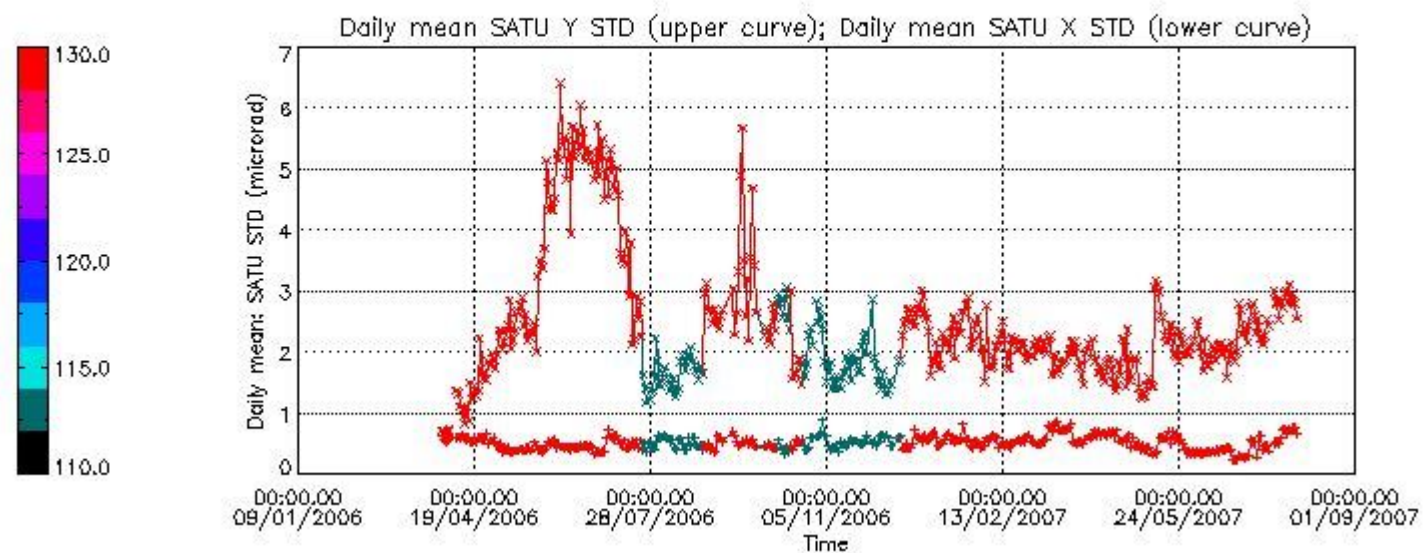

Number of data:	14850.	14850.	20350.	20350.

7.2.2 Trend of daily SATU NEA St. deviation since 1st April 2006 (dark limb)

The long term trend of the SATU 'X' and 'Y' standard deviations should be constant during the whole mission.

The colorbar represents the start tangent altitude (km) of the occultations.

Upper curve: STD of SATU Y axis

Lower curve: STD of SATU X axis

8. Auxiliary Data Files used for the production reported in section 2.4

The number reported in the third column indicates since which file (see list in section 2.4) the corresponding auxiliary file has been used. The fourth column is the date of those product files.

Type	Auxiliary Filename	Used since product	Used since product date
INST_PHYS_CHARACTERISTICS	GOM_INS_AXNIEC20050627_150713_20030716_120000_20100101_000000	1	30-JUL-2007 00:07:20
CALIBRATION_DATABASE	GOM_CAL_AXVIEC20070726_133456_20070725_000000_20100101_000000	1	30-JUL-2007 00:07:20
LEVEL-1B_PROC_CONFIG	GOM_PR1_AXNIEC20050627_151042_20020301_000000_20100101_000000	1	30-JUL-2007 00:07:20
STAR_CATALOGUE	GOM_CAT_AXVIEC20020121_161009_20020101_000000_20200101_000000	1	30-JUL-2007 00:07:20
STELLAR_SPECTRA_DATABANK	GOM_STS_AXNIEC20040308_103538_20020101_160000_20100101_000000	1	30-JUL-2007 00:07:20
ECMWF_FILE	AUX_ECF_AXNECM20070729_062113_20070729_210000_20070730_090000	1	30-JUL-2007 00:07:20
ECMWF_FILE	AUX_ECF_AXNECM20070729_181115_20070730_030000_20070730_150000	47	30-JUL-2007 04:02:57
OPTIONAL_ECMWF_FILE	MISSING	1	30-JUL-2007 00:07:20
ORBIT_DATA_FILE	AUX_FPO_AXVPDS20070729_231115_20070729_182948_20070808_213638	1	30-JUL-2007 00:07:20