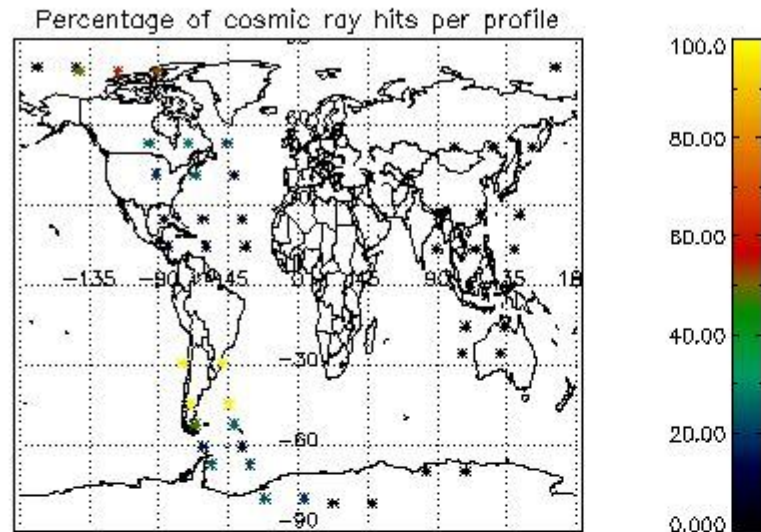

6. Statistics and plot of tangent altitude of the last measurement (DARK & BRIGHT products without errors)

6.1 Statistics on tangent altitude lost:

Statistics	DARK	BRIGHT	TWILIGHT
Mean:	18.965	20.287	NaN
St. deviation:	3.6530	6.5216	NaN
Maximum:	23.542	28.003	NaN
Minimum:	11.175	3.8685	NaN
Number of data:	16.000	25.000	NaN

6.2 Plot for DARK limb products