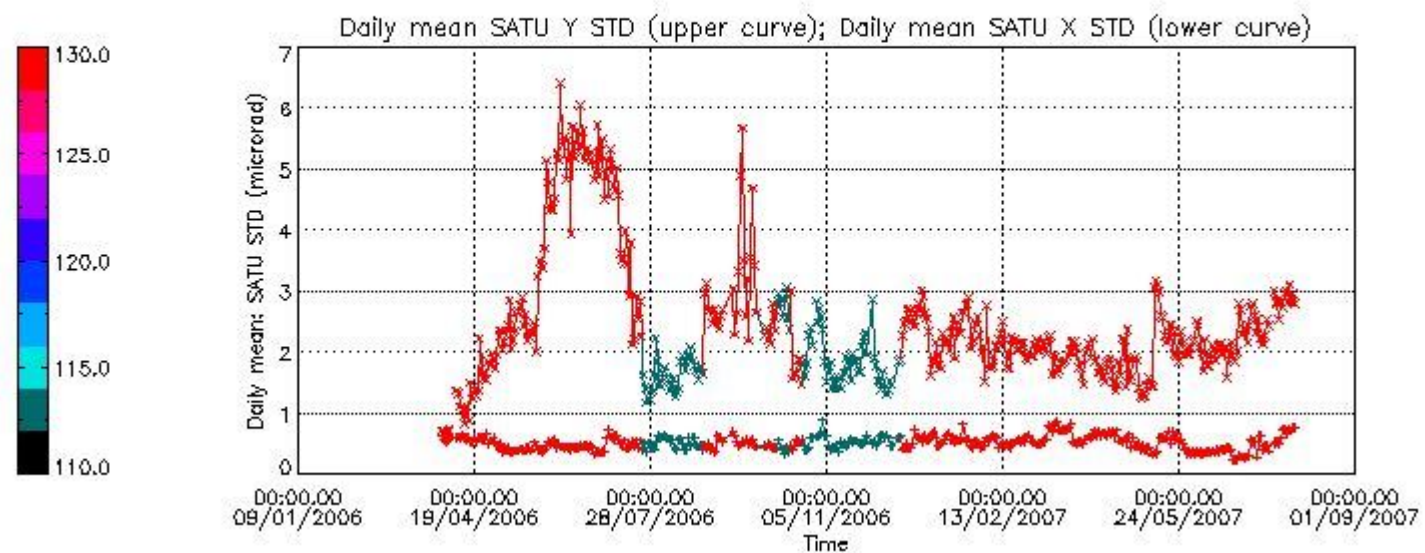

Number of data:	14150.	14150.	20450.	20450.

7.2.2 Trend of daily SATU NEA St. deviation since 1st April 2006 (dark limb)

The long term trend of the SATU 'X' and 'Y' standard deviations should be constant during the whole mission.

The colorbar represents the start tangent altitude (km) of the occultations.

Upper curve: STD of SATU Y axis

Lower curve: STD of SATU X axis

8. Auxiliary Data Files used for the production reported in section 2.4

The number reported in the third column indicates since which file (see list in section 2.4) the corresponding auxiliary file has been used. The fourth column is the date of those product files.

Type	Auxiliary Filename	Used since product	Used since product date
INST_PHYS_CHARACTERISTICS	GOM_INS_AXNIEC20050627_150713_20030716_120000_20100101_000000	1	29-JUL-2007 00:07:15
CALIBRATION_DATABASE	GOM_CAL_AXVIEC20070726_133456_20070725_000000_20100101_000000	1	29-JUL-2007 00:07:15
LEVEL-1B_PROC_CONFIG	GOM_PR1_AXNIEC20050627_151042_20020301_000000_20100101_000000	1	29-JUL-2007 00:07:15
STAR_CATALOGUE	GOM_CAT_AXVIEC20020121_161009_20020101_000000_20200101_000000	1	29-JUL-2007 00:07:15
STELLAR_SPECTRA_DATABANK	GOM_STS_AXNIEC20040308_103538_20020101_160000_20100101_000000	1	29-JUL-2007 00:07:15
ECMWF_FILE	AUX_ECF_AXNECM20070728_212119_20070728_210000_20070729_090000	1	29-JUL-2007 00:07:15
OPTIONAL_ECMWF_FILE	MISSING	1	29-JUL-2007 00:07:15
ORBIT_DATA_FILE	AUX_FPO_AXVPDS20070728_235118_20070728_190125_20070807_202739	1	29-JUL-2007 00:07:15