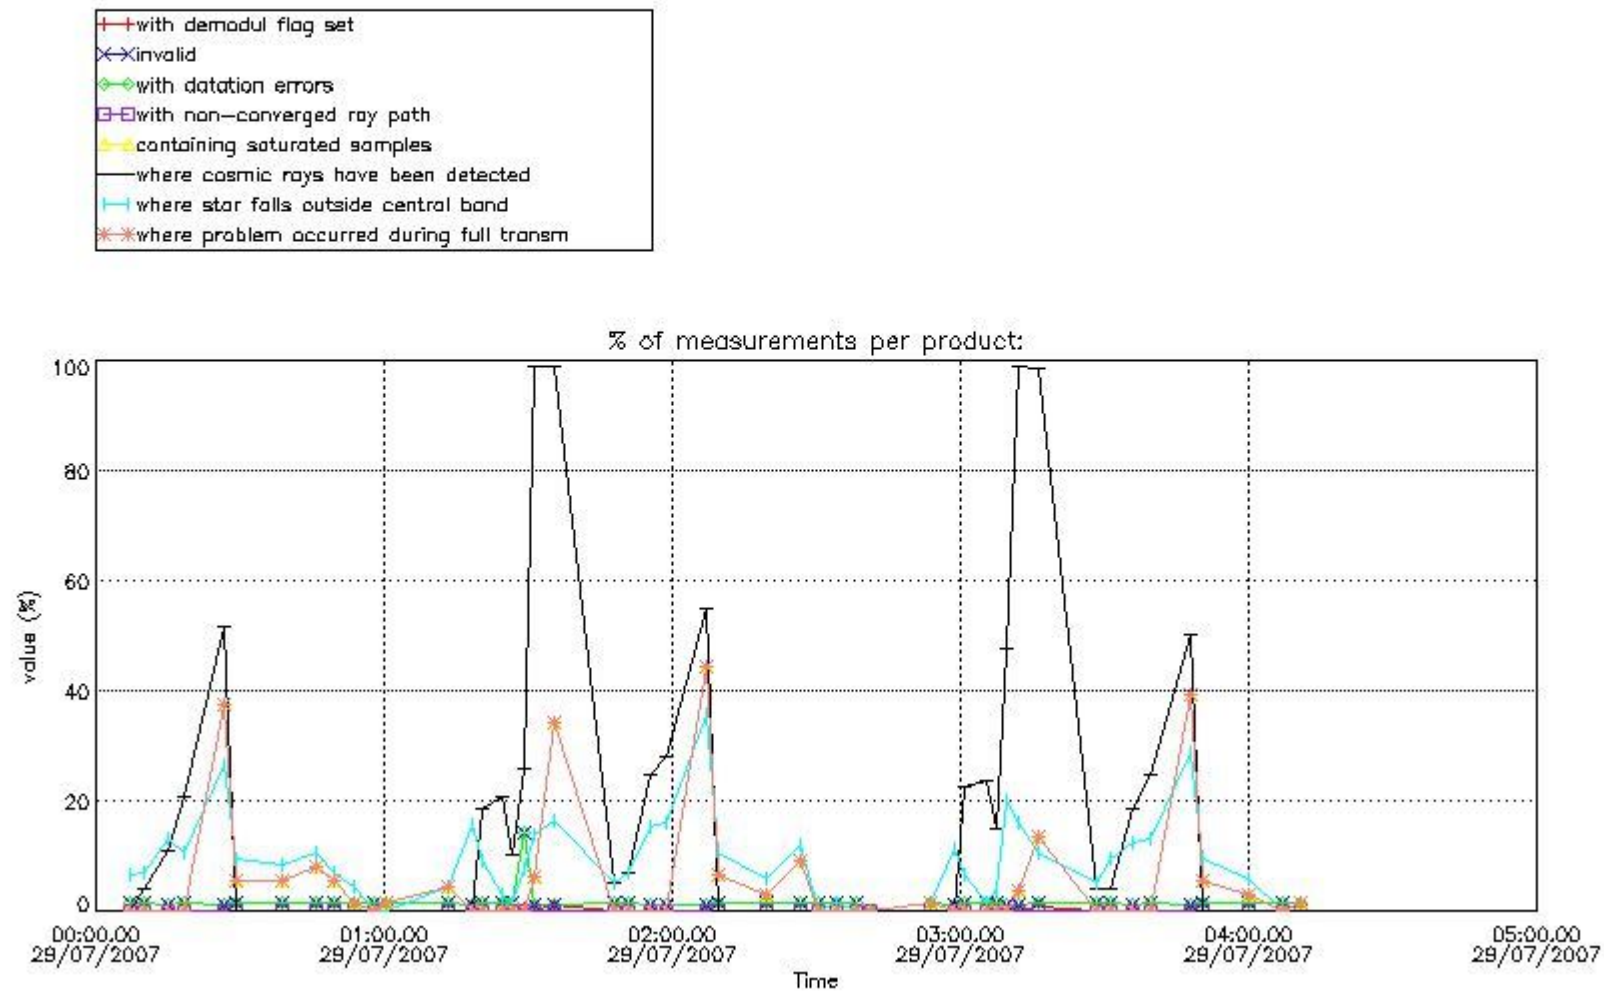

At least one measurement with demodulation flag set:	18.3673 %
Reference spectrum computed from DB:	0.00000 %
Reference spectrum with small number of measurements:	0.00000 %
SATU data not used:	0.00000 %

5.2 Plot quality information per product (time dependant)

5.3 Plot quality information per product (world map)