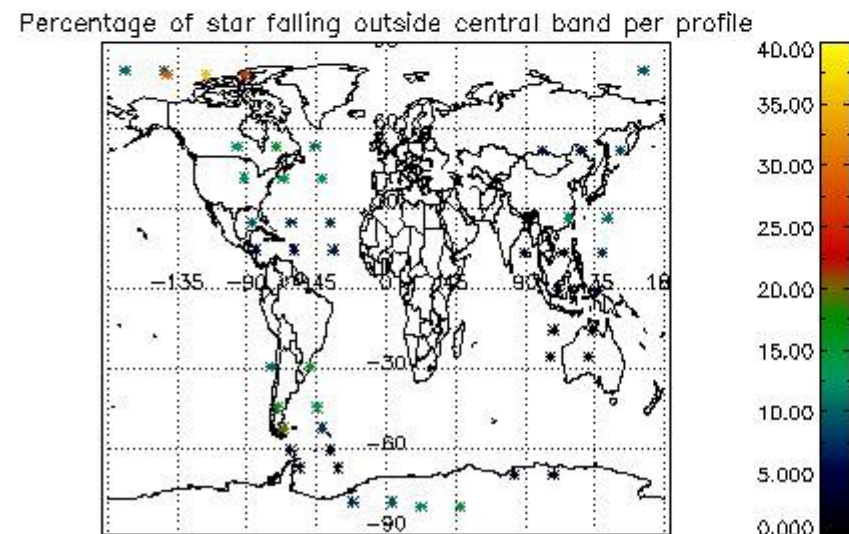

5.2 Plot quality information per product (time dependant)

5.3 Plot quality information per product (world map)

6. Statistics and plot of tangent altitude of the last measurement (DARK & BRIGHT products without errors)