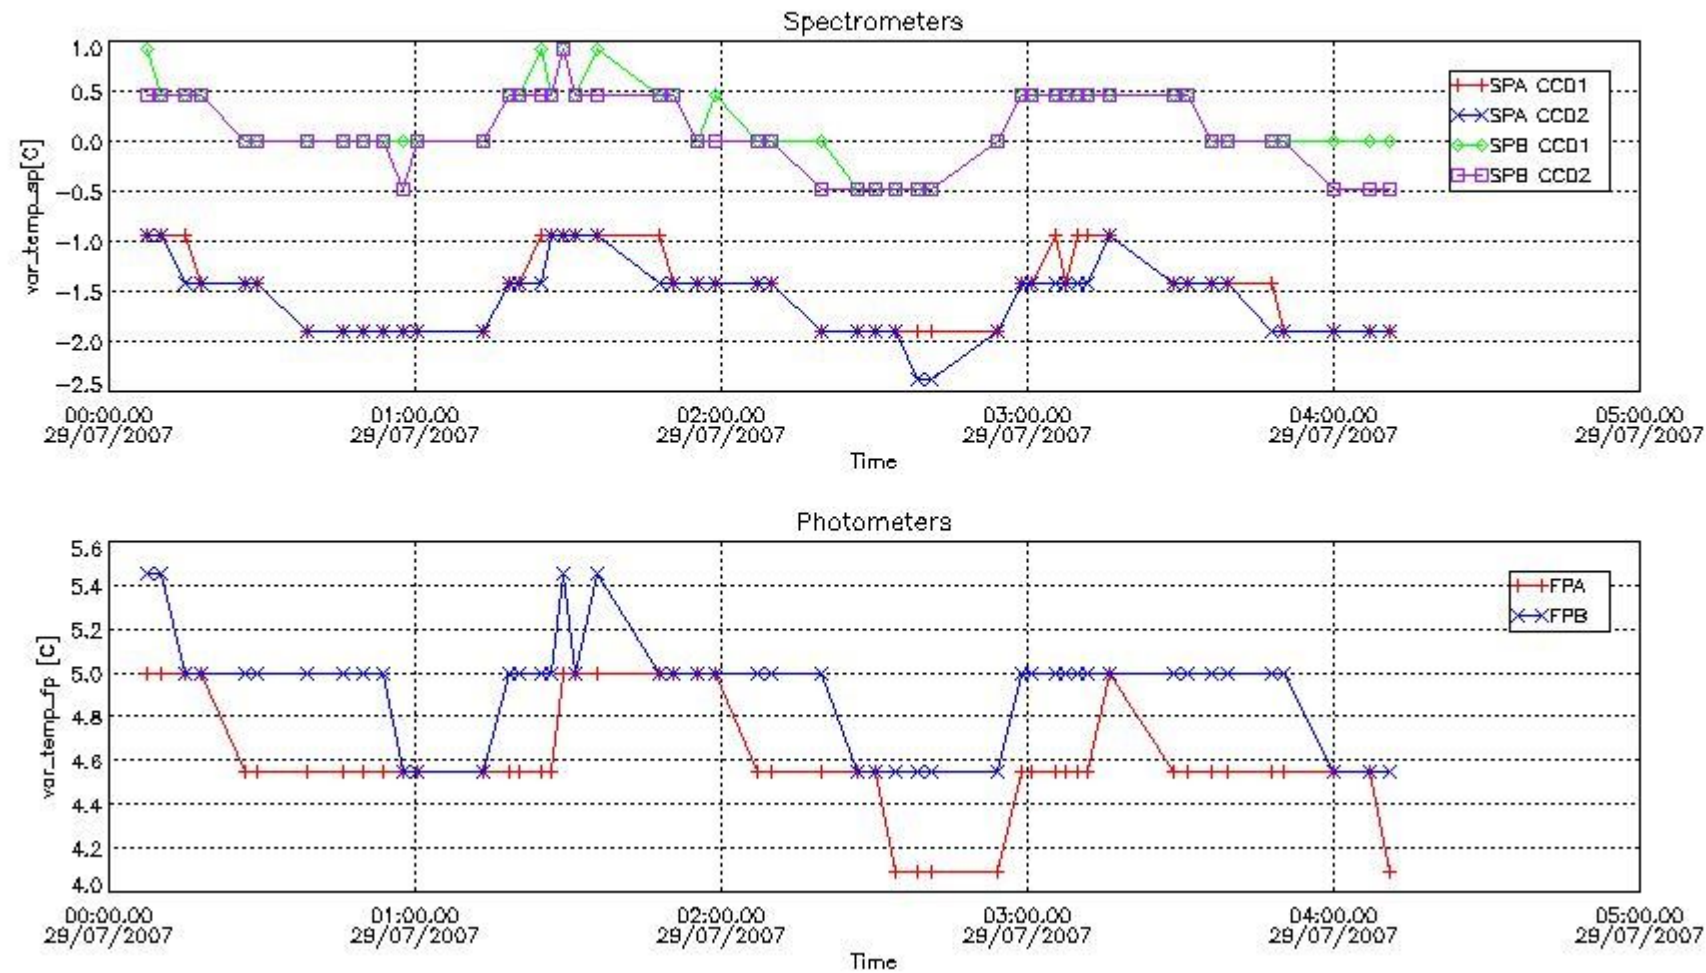

4. Overview of dark signal processing per product

The Dark Charge (DC) is a temperature-dependant signal added to the useful measurements and it is therefore subtracted from them during the processing. There are two phenomena that produce a continuous increase of the DC: the "hot pixels" (a pixel is "hot" when its DC exceeds by a significant amount its value measured on ground at the same temperature) and the "Random Telegraphic Signal" (abrupt change positive or negative of the CCD pixel signal, random in time, affecting only the DC part of the signal and not the photon generated signal).

In this section a list of products that did not use the Dark Sky Area (DSA) observation for the DC computation is given. It is also provided the mean DC plot per product for dark limb products with no error flag set.

4.1 All products used the DSA observation for the DC computation

4.2 Plot of mean dark charges per product: only products in DARK limb conditions without errors are used