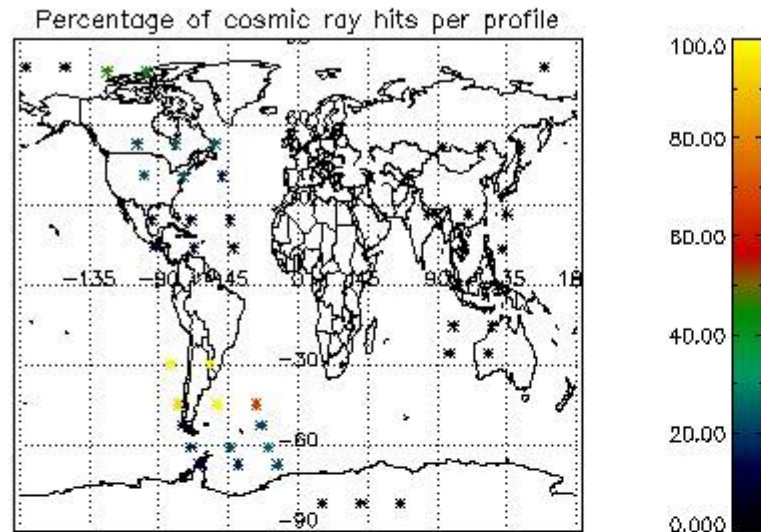

6. Statistics and plot of tangent altitude of the last measurement (DARK & BRIGHT products without errors)

6.1 Statistics on tangent altitude lost:

Statistics	DARK	BRIGHT	TWILIGHT
Mean:	18.004	20.907	NaN
St. deviation:	2.9143	5.2339	NaN
Maximum:	21.963	30.730	NaN
Minimum:	11.084	11.508	NaN
Number of data:	19.000	22.000	NaN

6.2 Plot for DARK limb products