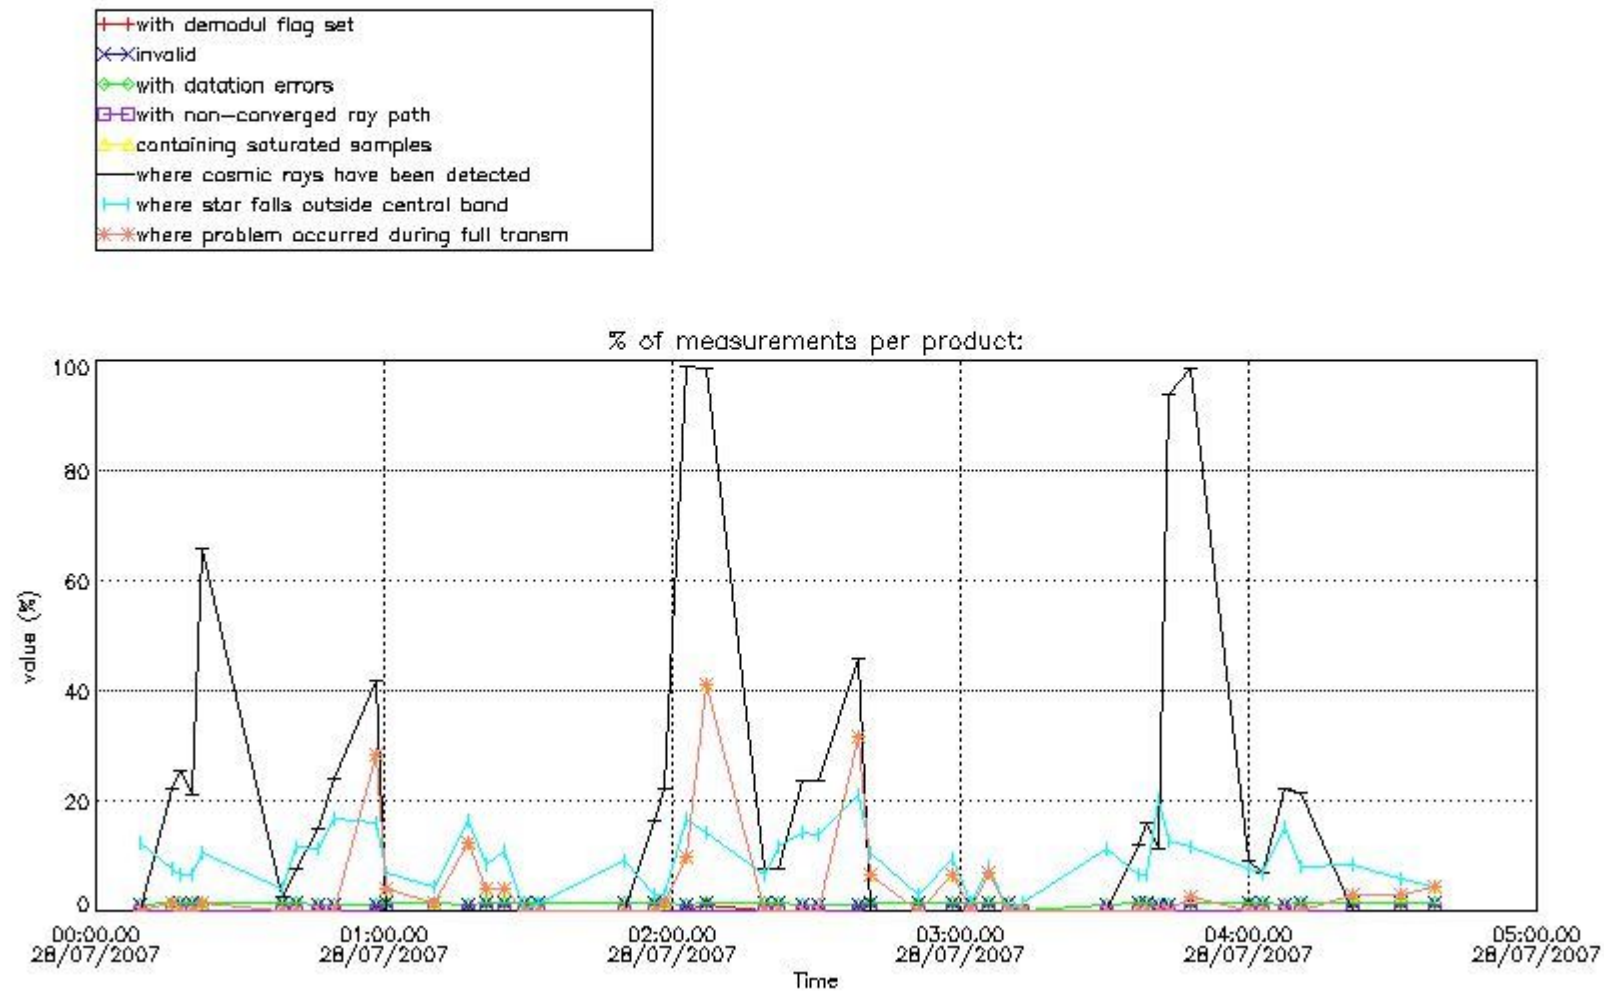

At least one measurement with demodulation flag set:	19.1489 %
Reference spectrum computed from DB:	0.00000 %
Reference spectrum with small number of measurements:	0.00000 %
SATU data not used:	0.00000 %

5.2 Plot quality information per product (time dependant)

5.3 Plot quality information per product (world map)