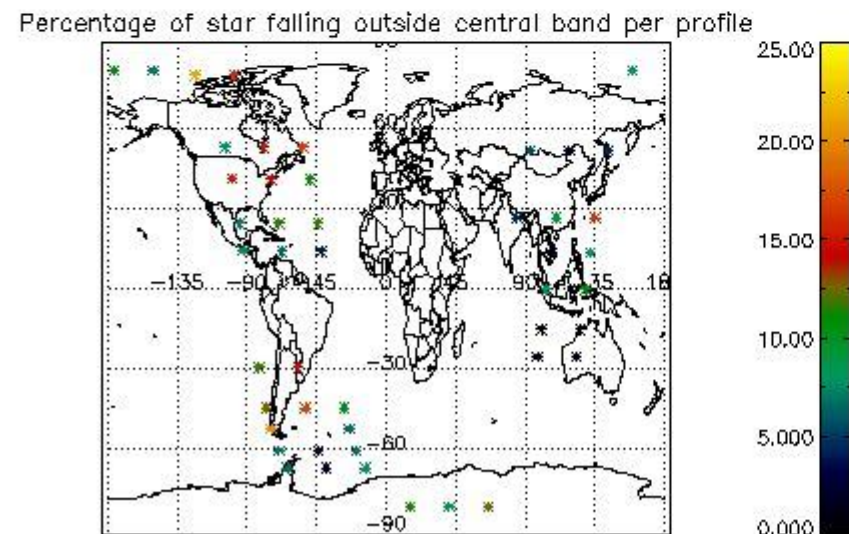

5.2 Plot quality information per product (time dependant)

5.3 Plot quality information per product (world map)

6. Statistics and plot of tangent altitude of the last measurement (DARK & BRIGHT products without errors)