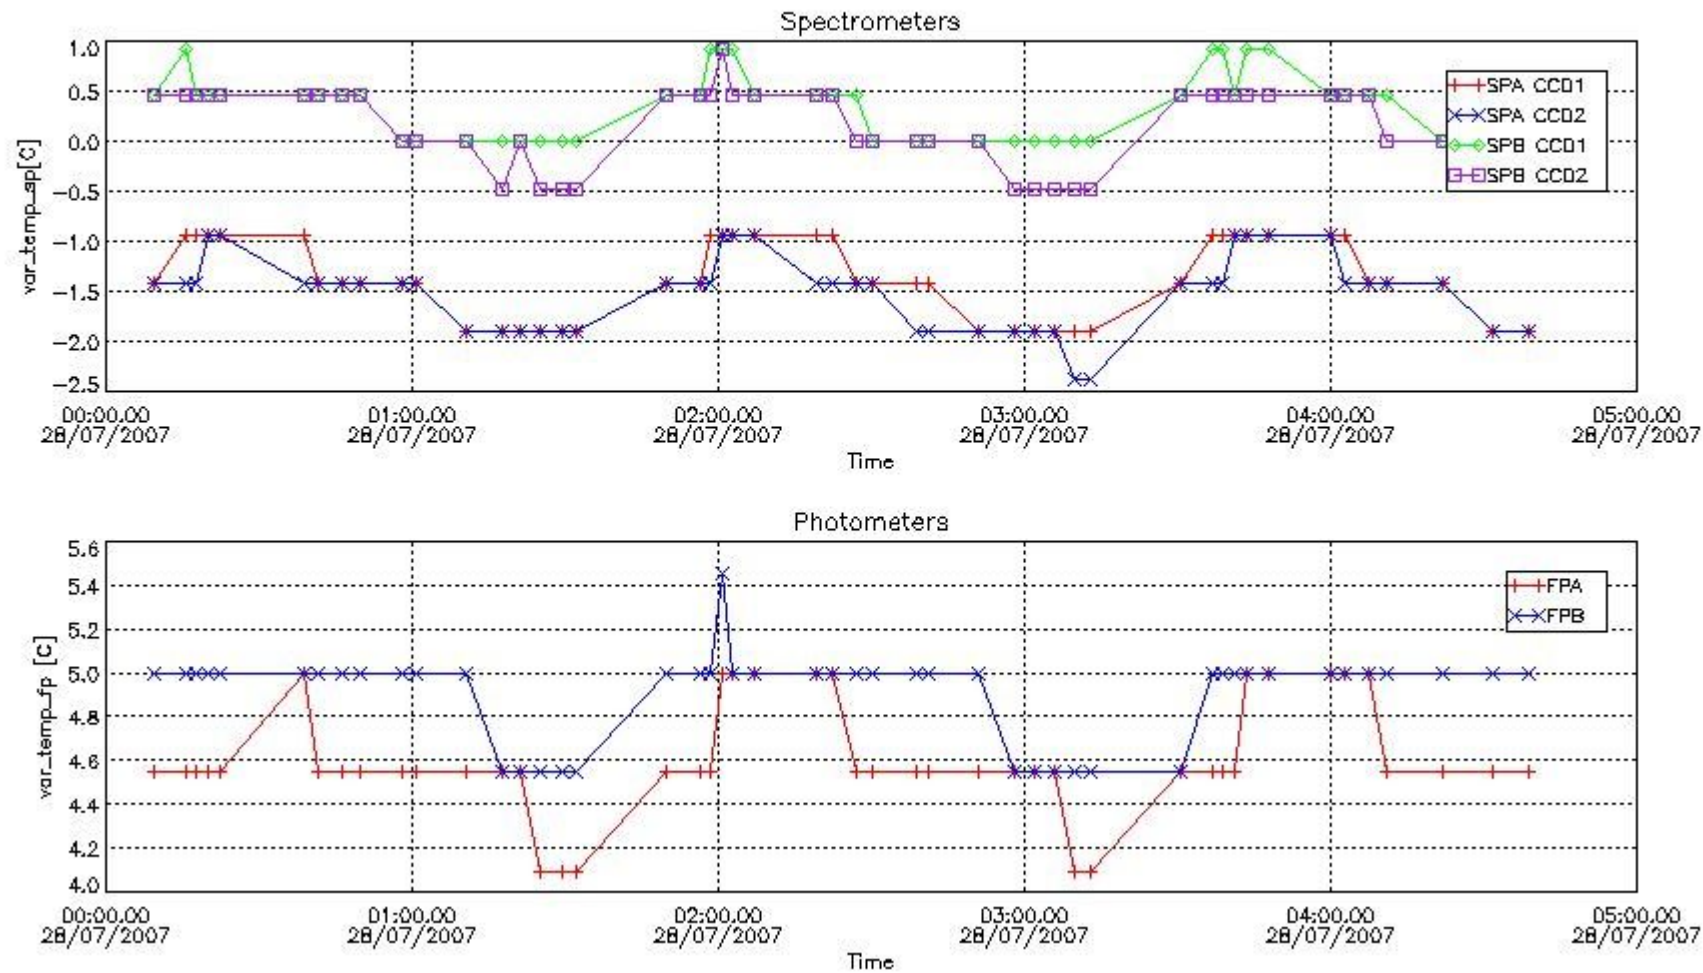

4. Overview of dark signal processing per product

The Dark Charge (DC) is a temperature-dependant signal added to the useful measurements and it is therefore subtracted from them during the processing. There are two phenomena that produce a continuous increase of the DC: the "hot pixels" (a pixel is "hot" when its DC exceeds by a significant amount its value measured on ground at the same temperature) and the "Random Telegraphic Signal" (abrupt change positive or negative of the CCD pixel signal, random in time, affecting only the DC part of the signal and not the photon generated signal).

In this section a list of products that did not use the Dark Sky Area (DSA) observation for the DC computation is given. It is also provided the mean DC plot per product for dark limb products with no error flag set.

4.1 All products used the DSA observation for the DC computation

4.2 Plot of mean dark charges per product: only products in DARK limb conditions without errors are used