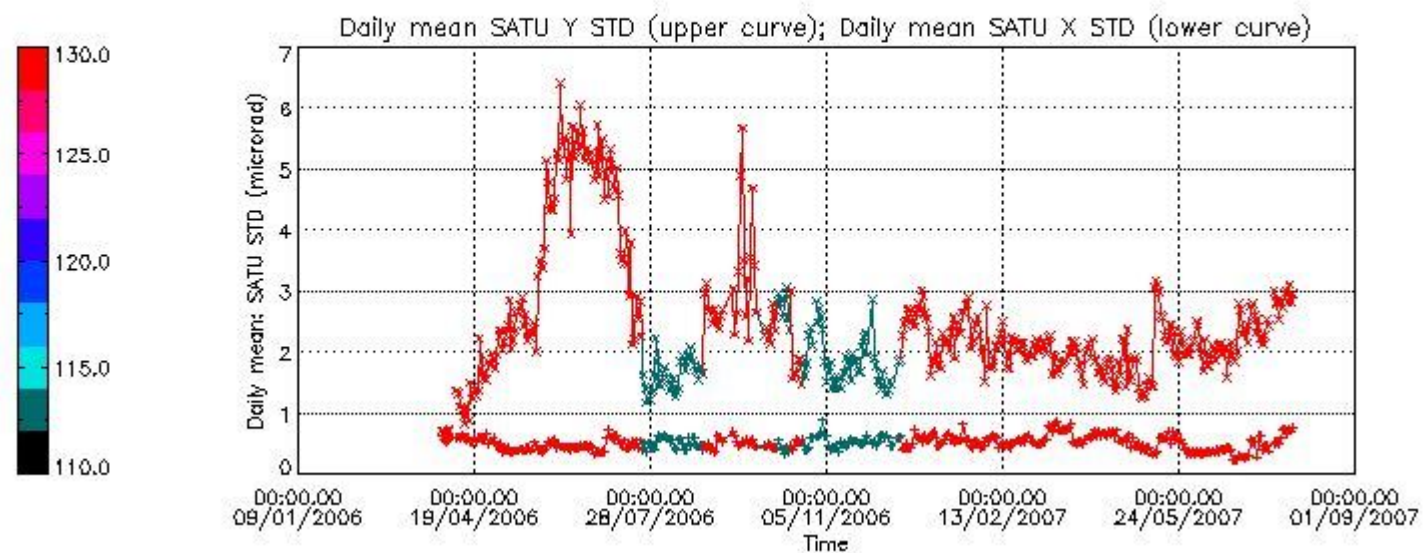

Number of data:	16700.	16700.	18250.	18250.

7.2.2 Trend of daily SATU NEA St. deviation since 1st April 2006 (dark limb)

The long term trend of the SATU 'X' and 'Y' standard deviations should be constant during the whole mission.

The colorbar represents the start tangent altitude (km) of the occultations.

Upper curve: STD of SATU Y axis

Lower curve: STD of SATU X axis

8. Auxiliary Data Files used for the production reported in section 2.4

The number reported in the third column indicates since which file (see list in section 2.4) the corresponding auxiliary file has been used. The fourth column is the date of those product files.

Type	Auxiliary Filename	Used since product	Used since product date
INST_PHYS_CHARACTERISTICS	GOM_INS_AXNIEC20050627_150713_20030716_120000_20100101_000000	1	28-JUL-2007 00:09:18
CALIBRATION_DATABASE	GOM_CAL_AXVIEC20070726_133456_20070725_000000_20100101_000000	1	28-JUL-2007 00:09:18
LEVEL-1B_PROC_CONFIG	GOM_PR1_AXNIEC20050627_151042_20020301_000000_20100101_000000	1	28-JUL-2007 00:09:18
STAR_CATALOGUE	GOM_CAT_AXVIEC20020121_161009_20020101_000000_20200101_000000	1	28-JUL-2007 00:09:18
STELLAR_SPECTRA_DATABANK	GOM_STS_AXNIEC20040308_103538_20020101_160000_20100101_000000	1	28-JUL-2007 00:09:18
ECMWF_FILE	AUX_ECF_AXNECM20070727_061114_20070727_210000_20070728_090000	1	28-JUL-2007 00:09:18
ECMWF_FILE	AUX_ECF_AXNECM20070727_182115_20070728_030000_20070728_150000	36	28-JUL-2007 03:30:30
OPTIONAL_ECMWF_FILE	MISSING	1	28-JUL-2007 00:09:18
ORBIT_DATA_FILE	DOR_NAV_OPNPDE20070727_205048_000060572060_00157_28267_3862.N1	1	28-JUL-2007 00:09:18
ORBIT_DATA_FILE	DOR_NAV_OPNPDE20070727_223703_000057382060_00158_28268_3863.N1	5	28-JUL-2007 00:22:16
ORBIT_DATA_FILE	DOR_NAV_OPNPDE20070728_001800_000057382060_00159_28269_3864.N1	21	28-JUL-2007 02:00:37
ORBIT_DATA_FILE	DOR_NAV_OPNPDE20070728_015857_000041442060_00160_28270_3865.N1	36	28-JUL-2007 03:30:30