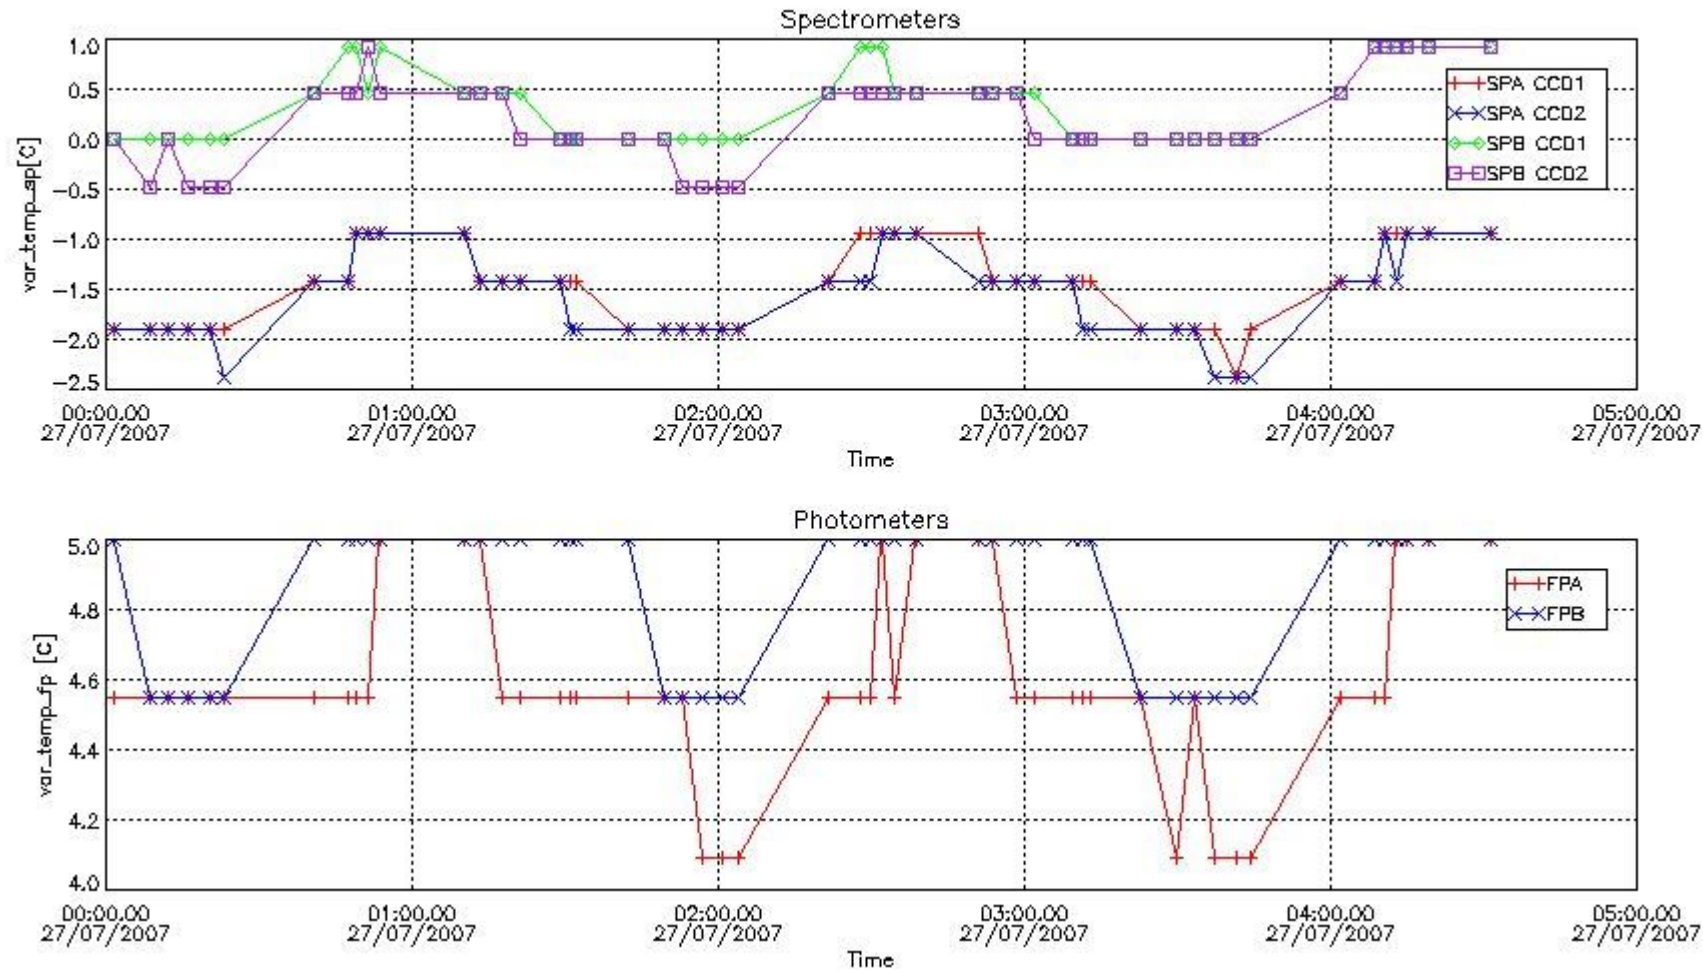

4. Overview of dark signal processing per product

The Dark Charge (DC) is a temperature-dependant signal added to the useful measurements and it is therefore subtracted from them during the processing. There are two phenomena that produce a continuous increase of the DC: the "hot pixels" (a pixel is "hot" when its DC exceeds by a significant amount its value measured on ground at the same temperature) and the "Random Telegraphic Signal" (abrupt change positive or negative of the CCD pixel signal, random in time, affecting only the DC part of the signal and not the photon generated signal).

In this section a list of products that did not use the Dark Sky Area (DSA) observation for the DC computation is given. It is also provided the mean DC plot per product for dark limb products with no error flag set.

4.1 All products used the DSA observation for the DC computation

4.2 Plot of mean dark charges per product: only products in DARK limb conditions without errors are used