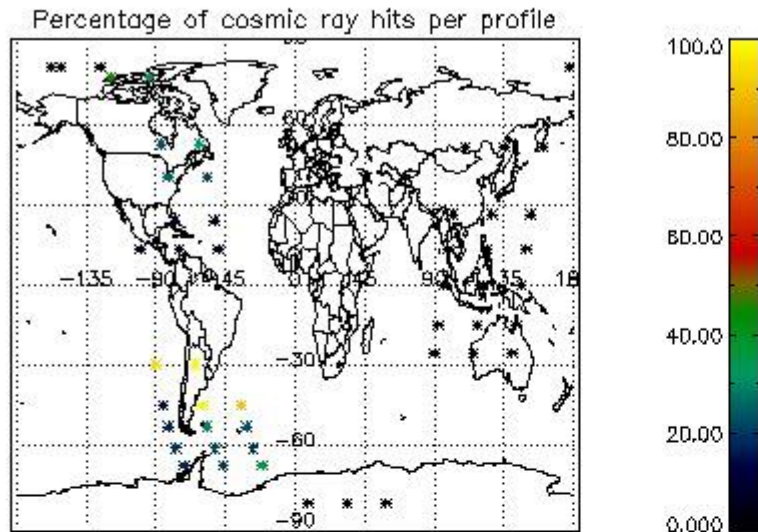

6. Statistics and plot of tangent altitude of the last measurement (DARK & BRIGHT products without errors)

6.1 Statistics on tangent altitude lost:

Statistics	DARK	BRIGHT	TWILIGHT
Mean:	16.640	19.483	NaN
St. deviation:	4.5359	5.3942	NaN
Maximum:	23.318	27.792	NaN
Minimum:	4.3288	3.4021	NaN
Number of data:	19.000	27.000	NaN

6.2 Plot for DARK limb products