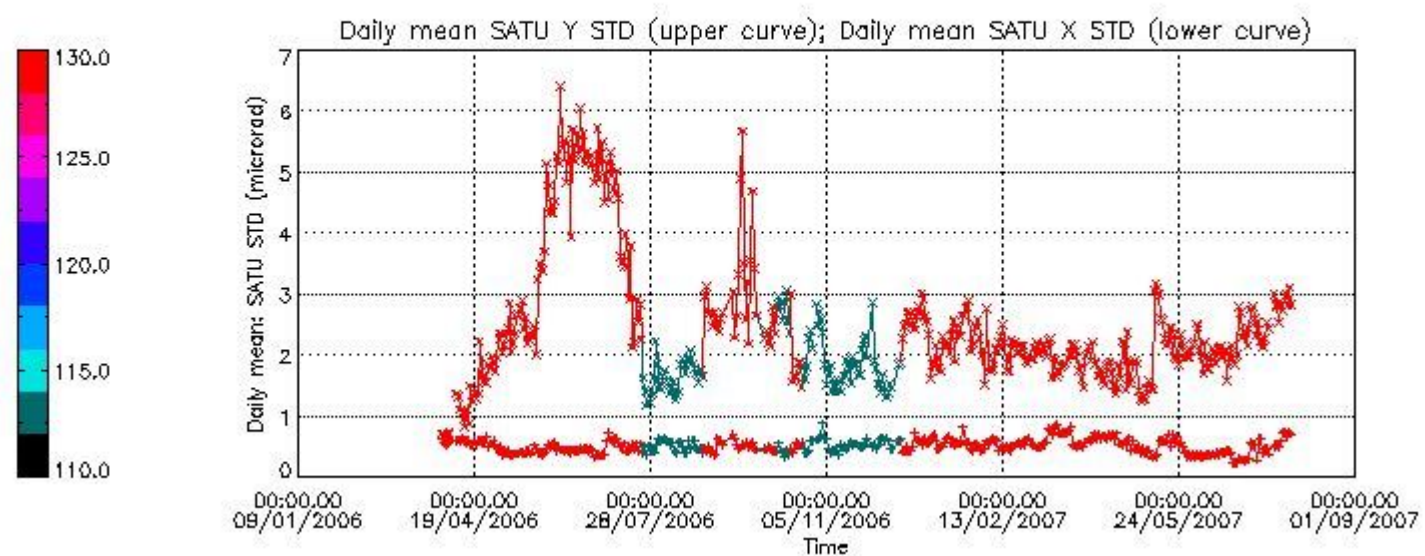

Number of data:	16600.	16600.	22200.	22200.

7.2.2 Trend of daily SATU NEA St. deviation since 1st April 2006 (dark limb)

The long term trend of the SATU 'X' and 'Y' standard deviations should be constant during the whole mission.

The colorbar represents the start tangent altitude (km) of the occultations.

Upper curve: STD of SATU Y axis

Lower curve: STD of SATU X axis

8. Auxiliary Data Files used for the production reported in section 2.4

The number reported in the third column indicates since which file (see list in section 2.4) the corresponding auxiliary file has been used. The fourth column is the date of those product files.

Type	Auxiliary Filename	Used since product	Used since product date
INST_PHYS_CHARACTERISTICS	GOM_INS_AXNIEC20050627_150713_20030716_120000_20100101_000000	1	27-JUL-2007 00:01:35
CALIBRATION_DATABASE	GOM_CAL_AXVIEC20070726_133456_20070725_000000_20100101_000000	1	27-JUL-2007 00:01:35
LEVEL-1B_PROC_CONFIG	GOM_PR1_AXNIEC20050627_151042_20020301_000000_20100101_000000	1	27-JUL-2007 00:01:35
STAR_CATALOGUE	GOM_CAT_AXVIEC20020121_161009_20020101_000000_20200101_000000	1	27-JUL-2007 00:01:35
STELLAR_SPECTRA_DATABANK	GOM_STS_AXNIEC20040308_103538_20020101_160000_20100101_000000	1	27-JUL-2007 00:01:35
ECMWF_FILE	AUX_ECF_AXNECM20070726_061115_20070726_210000_20070727_090000	1	27-JUL-2007 00:01:35
ECMWF_FILE	AUX_ECF_AXNECM20070726_181116_20070727_030000_20070727_150000	44	27-JUL-2007 04:02:05
OPTIONAL_ECMWF_FILE	MISSING	1	27-JUL-2007 00:01:35
ORBIT_DATA_FILE	DOR_NAV_OPNPDE20070726_212807_000057382060_00143_28253_3855.N1	1	27-JUL-2007 00:01:35
ORBIT_DATA_FILE	DOR_NAV_OPNPDE20070726_230904_000060572060_00144_28254_3856.N1	12	27-JUL-2007 01:10:14
ORBIT_DATA_FILE	DOR_NAV_OPNPDE20070727_005520_000038252060_00145_28255_3857.N1	25	27-JUL-2007 02:21:29
ORBIT_DATA_FILE	DOR_NAV_OPNPDE20070727_020424_000057382060_00146_28256_3858.N1	44	27-JUL-2007 04:02:05