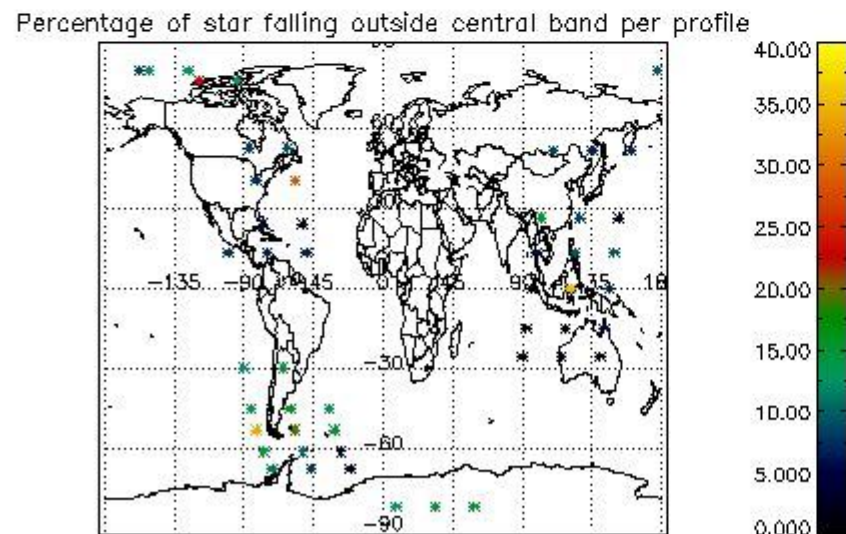

5.2 Plot quality information per product (time dependant)

5.3 Plot quality information per product (world map)

6. Statistics and plot of tangent altitude of the last measurement (DARK & BRIGHT products without errors)