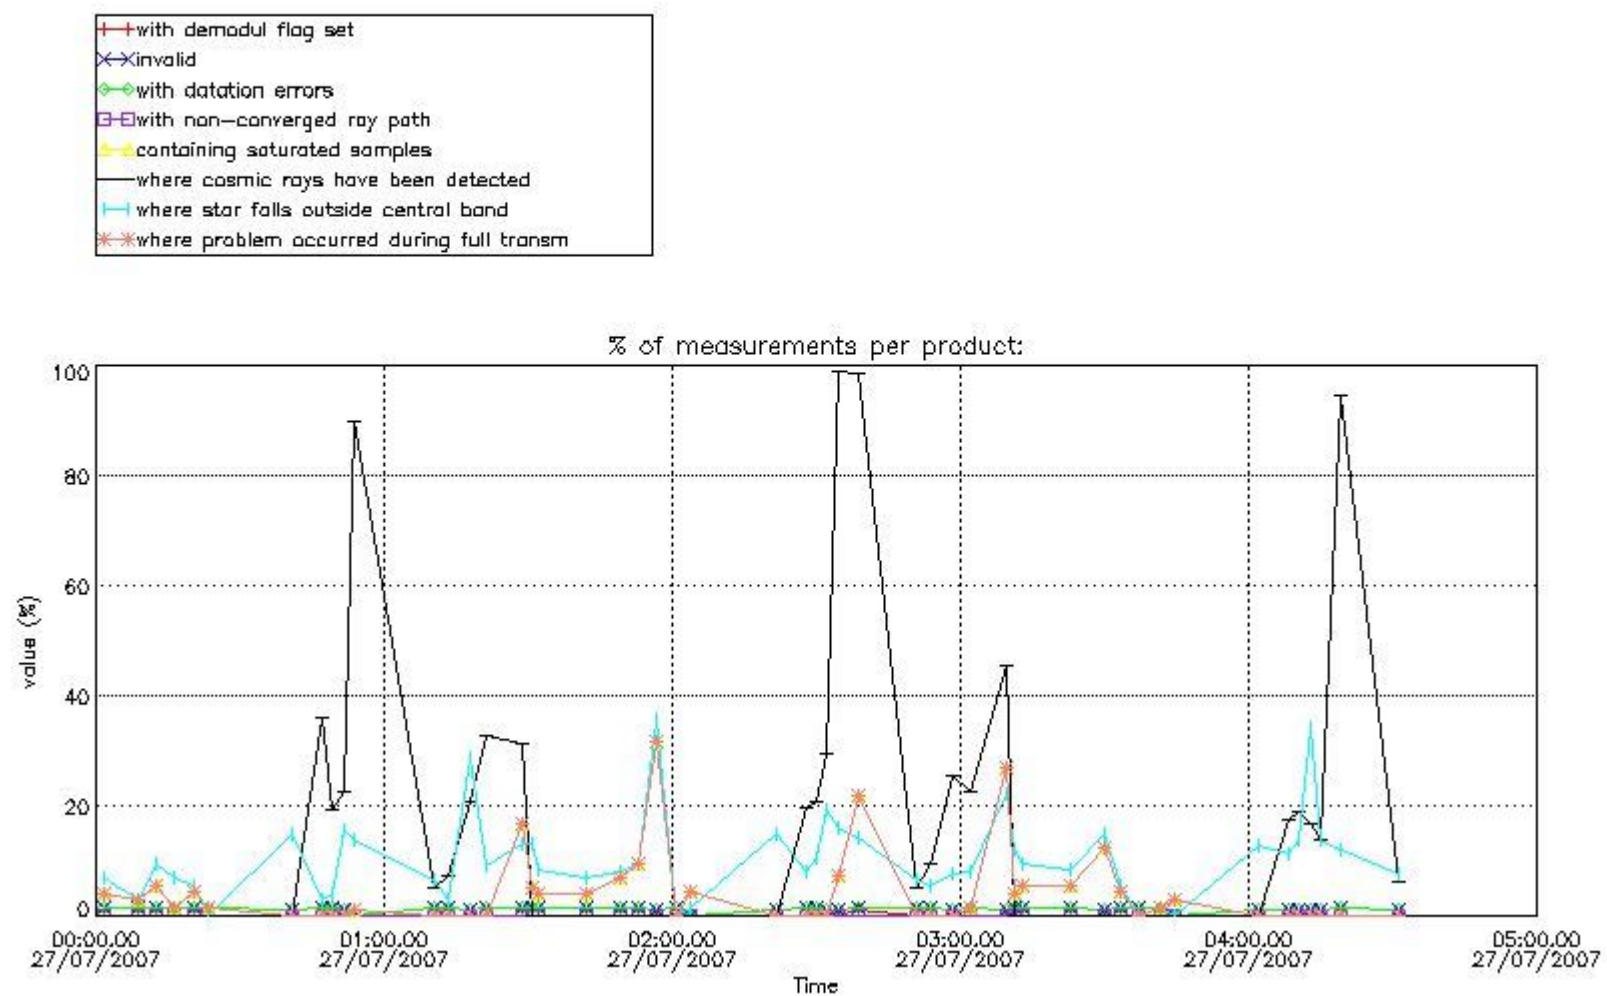

At least one measurement with demodulation flag set:	18.0000 %
Reference spectrum computed from DB:	0.00000 %
Reference spectrum with small number of measurements:	0.00000 %
SATU data not used:	0.00000 %

5.2 Plot quality information per product (time dependant)

5.3 Plot quality information per product (world map)