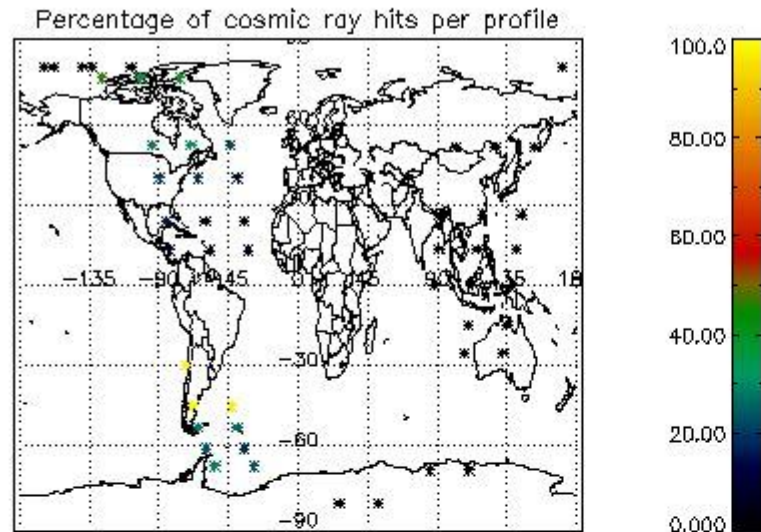

6. Statistics and plot of tangent altitude of the last measurement (DARK & BRIGHT products without errors)

6.1 Statistics on tangent altitude lost:

Statistics	DARK	BRIGHT	TWILIGHT
Mean:	18.209	19.679	NaN
St. deviation:	3.7017	5.6041	NaN
Maximum:	22.361	28.989	NaN
Minimum:	9.5889	5.4600	NaN
Number of data:	15.000	29.000	NaN

6.2 Plot for DARK limb products