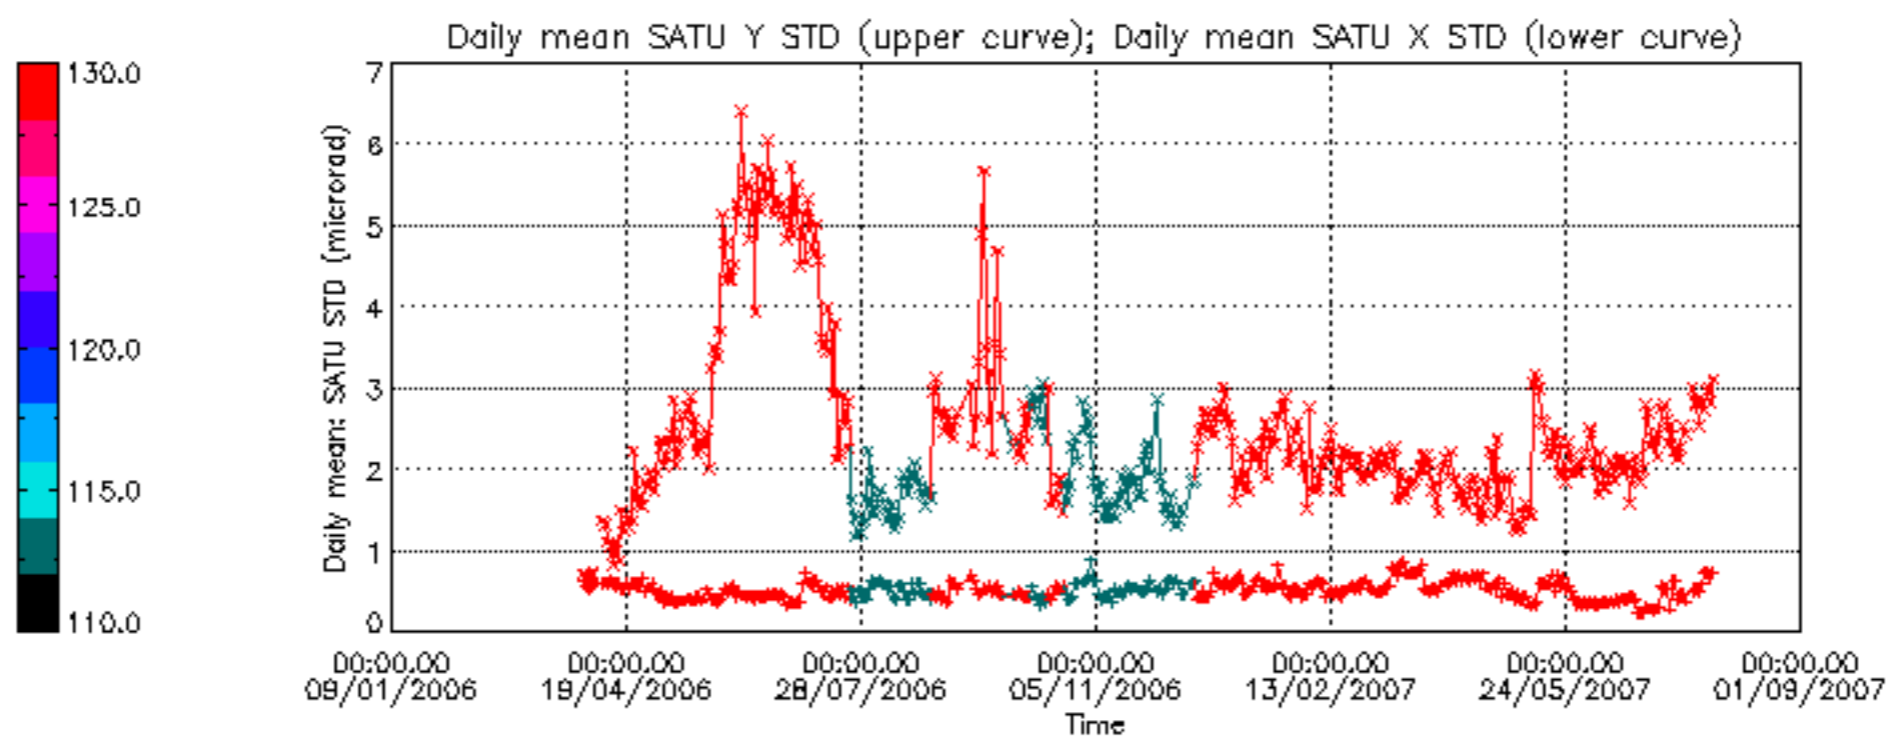

Percentage of cosmic ray hits per profile

Percentage of datation errors per profile

Percentage of star falling outside central band per profile

Percentage of saturation errors per profile

Tangent altitude at which the star is lost