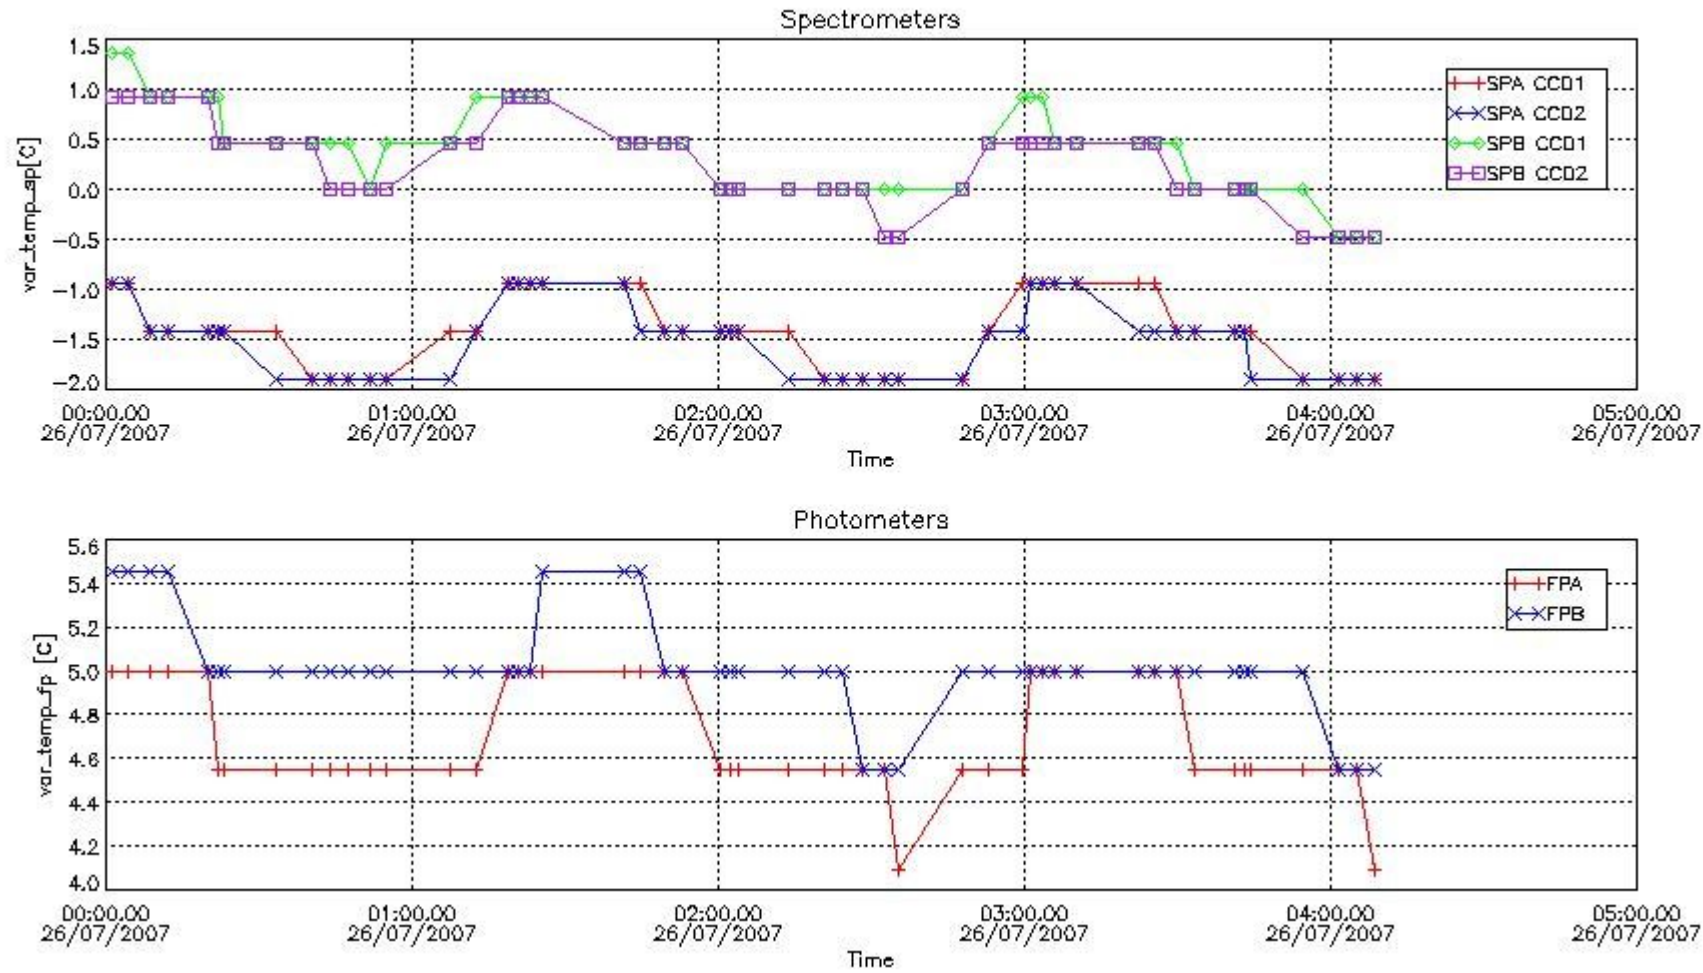

4. Overview of dark signal processing per product

The Dark Charge (DC) is a temperature-dependant signal added to the useful measurements and it is therefore subtracted from them during the processing. There are two phenomena that produce a continuous increase of the DC: the "hot pixels" (a pixel is "hot" when its DC exceeds by a significant amount its value measured on ground at the same temperature) and the "Random Telegraphic Signal" (abrupt change positive or negative of the CCD pixel signal, random in time, affecting only the DC part of the signal and not the photon generated signal).

In this section a list of products that did not use the Dark Sky Area (DSA) observation for the DC computation is given. It is also provided the mean DC plot per product for dark limb products with no error flag set.

4.1 All products used the DSA observation for the DC computation

4.2 Plot of mean dark charges per product: only products in DARK limb conditions without errors are used