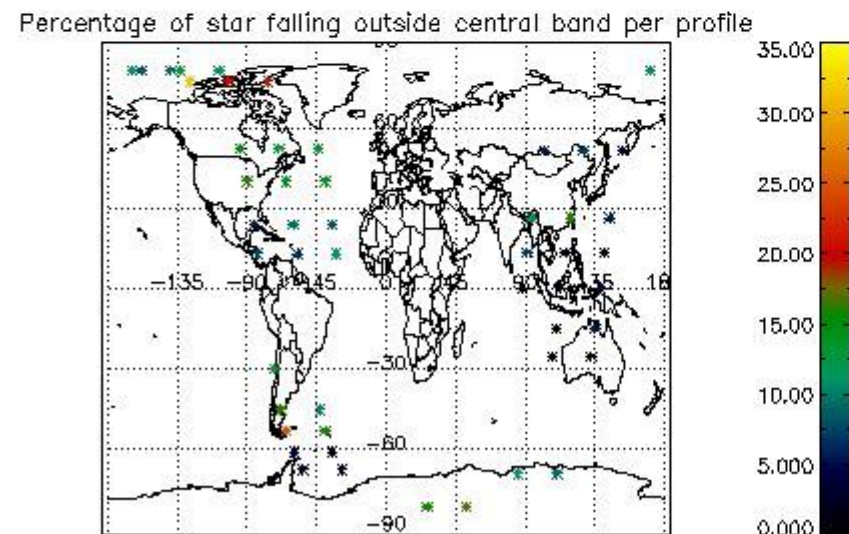

6. Statistics and plot of tangent altitude of the last measurement (DARK & BRIGHT products without errors)

6.1 Statistics on tangent altitude lost:

Statistics	DARK	BRIGHT	TWILIGHT
Mean:	18.209	19.679	NaN
St. deviation:	3.7017	5.6041	NaN
Maximum:	22.361	28.989	NaN
Minimum:	9.5889	5.4600	NaN
Number of data:	15.000	29.000	NaN

6.2 Plot for DARK limb products