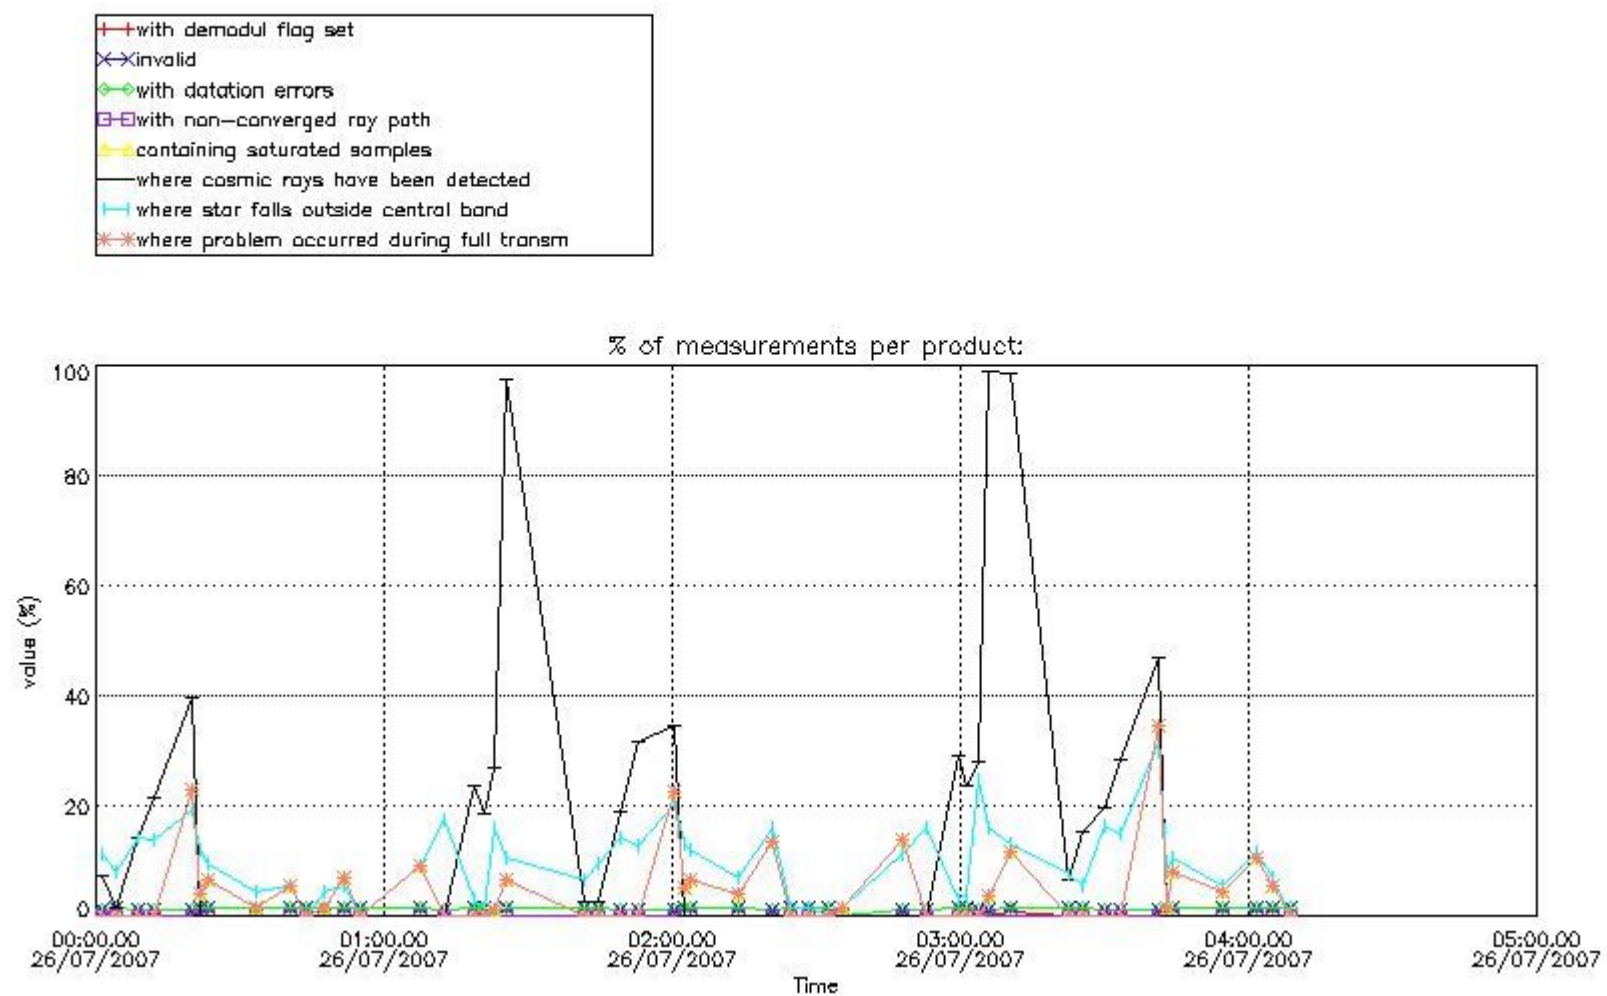

At least one measurement with demodulation flag set:	12.0000 %
Reference spectrum computed from DB:	0.00000 %
Reference spectrum with small number of measurements:	0.00000 %
SATU data not used:	0.00000 %

5.2 Plot quality information per product (time dependant)

5.3 Plot quality information per product (world map)