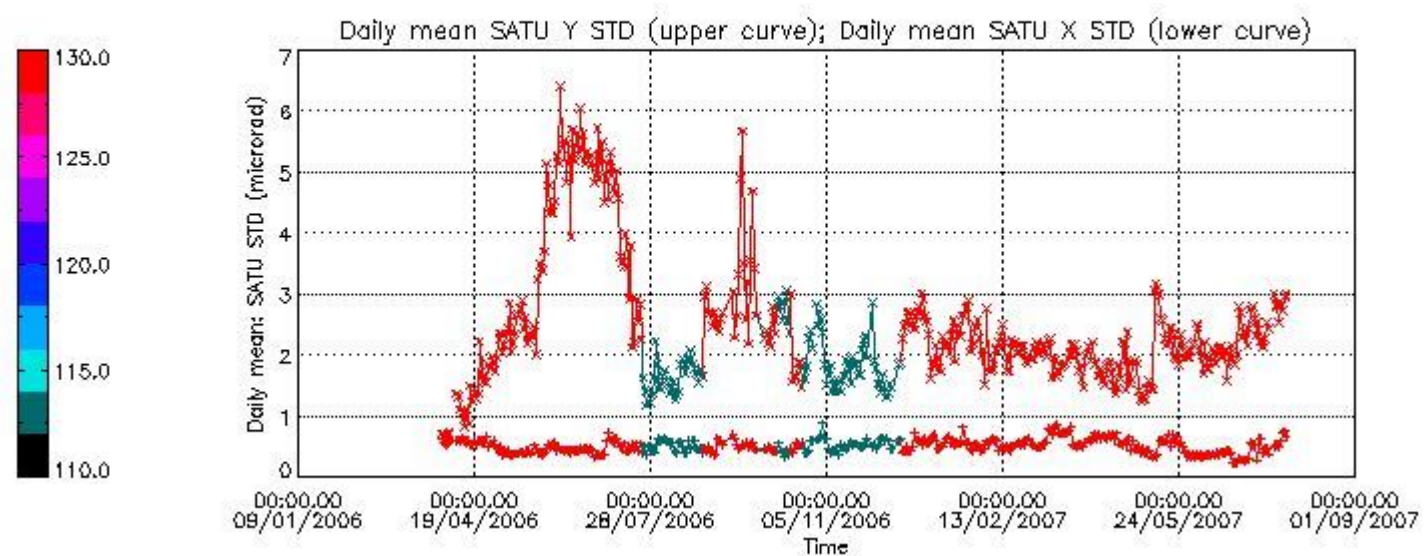

Number of data:	14750.	14750.	23200.	23200.

7.2.2 Trend of daily SATU NEA St. deviation since 1st April 2006 (dark limb)

The long term trend of the SATU 'X' and 'Y' standard deviations should be constant during the whole mission.

The colorbar represents the start tangent altitude (km) of the occultations.

Upper curve: STD of SATU Y axis

Lower curve: STD of SATU X axis

8. Auxiliary Data Files used for the production reported in section 2.4

The number reported in the third column indicates since which file (see list in section 2.4) the corresponding auxiliary file has been used. The fourth column is the date of those product files.

Type	Auxiliary Filename	Used since product	Used since product date
INST_PHYS_CHARACTERISTICS	GOM_INS_AXNIEC20050627_150713_20030716_120000_20100101_000000	1	24-JUL-2007 00:02:55
CALIBRATION_DATABASE	GOM_CAL_AXVIEC20070713_071616_20070710_000000_20100101_000000	1	24-JUL-2007 00:02:55
LEVEL-1B_PROC_CONFIG	GOM_PR1_AXNIEC20050627_151042_20020301_000000_20100101_000000	1	24-JUL-2007 00:02:55
STAR_CATALOGUE	GOM_CAT_AXVIEC20020121_161009_20020101_000000_20200101_000000	1	24-JUL-2007 00:02:55
STELLAR_SPECTRA_DATABANK	GOM_STS_AXNIEC20040308_103538_20020101_160000_20100101_000000	1	24-JUL-2007 00:02:55
ECMWF_FILE	AUX_ECF_AXNECM20070723_061112_20070723_210000_20070724_090000	1	24-JUL-2007 00:02:55
ECMWF_FILE	AUX_ECF_AXNECM20070723_181645_20070724_030000_20070724_150000	44	24-JUL-2007 03:51:14
OPTIONAL_ECMWF_FILE	MISSING	1	24-JUL-2007 00:02:55
ORBIT_DATA_FILE	DOR_NAV_OPNPDE20070723_212311_000057382060_00100_28210_3835.N1	1	24-JUL-2007 00:02:55
ORBIT_DATA_FILE	DOR_NAV_OPNPDE20070723_230408_000057382060_00101_28211_3836.N1	11	24-JUL-2007 01:04:05
ORBIT_DATA_FILE	DOR_NAV_OPNPDE20070724_004505_000054192060_00102_28212_3837.N1	27	24-JUL-2007 02:23:52
ORBIT_DATA_FILE	DOR_NAV_OPNPDE20070724_022043_000044632060_00103_28213_3838.N1	44	24-JUL-2007 03:51:14