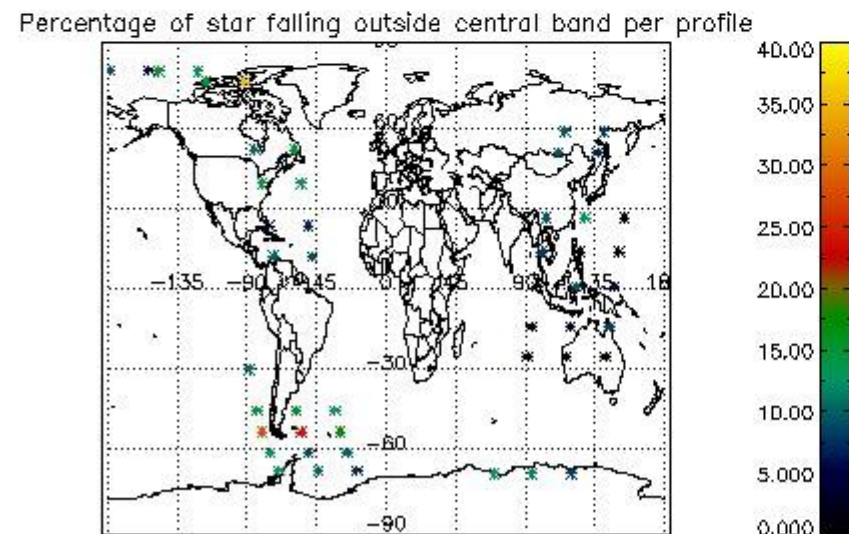

6. Statistics and plot of tangent altitude of the last measurement (DARK & BRIGHT products without errors)

6.1 Statistics on tangent altitude lost:

Statistics	DARK	BRIGHT	TWILIGHT
Mean:	15.729	20.326	NaN
St. deviation:	3.6871	5.3567	NaN
Maximum:	21.159	30.053	NaN
Minimum:	7.4969	3.6059	NaN
Number of data:	17.000	28.000	NaN

6.2 Plot for DARK limb products