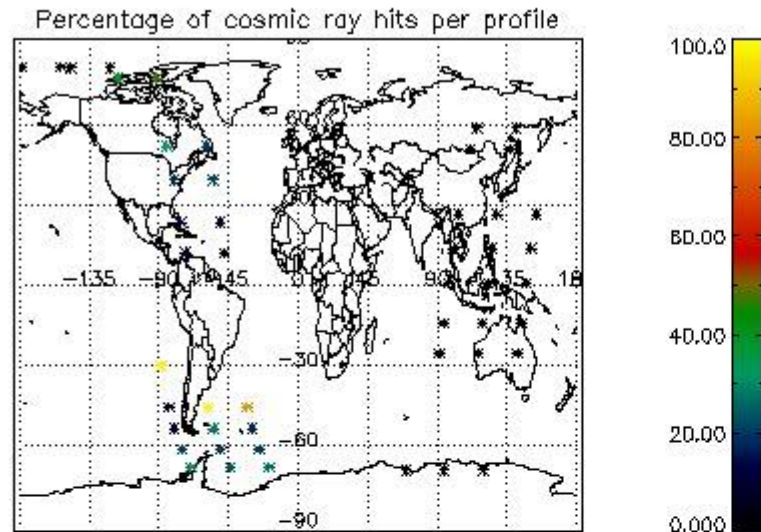

6. Statistics and plot of tangent altitude of the last measurement (DARK & BRIGHT products without errors)

6.1 Statistics on tangent altitude lost:

Statistics	DARK	BRIGHT	TWILIGHT
Mean:	15.729	20.326	NaN
St. deviation:	3.6871	5.3567	NaN
Maximum:	21.159	30.053	NaN
Minimum:	7.4969	3.6059	NaN
Number of data:	17.000	28.000	NaN

6.2 Plot for DARK limb products