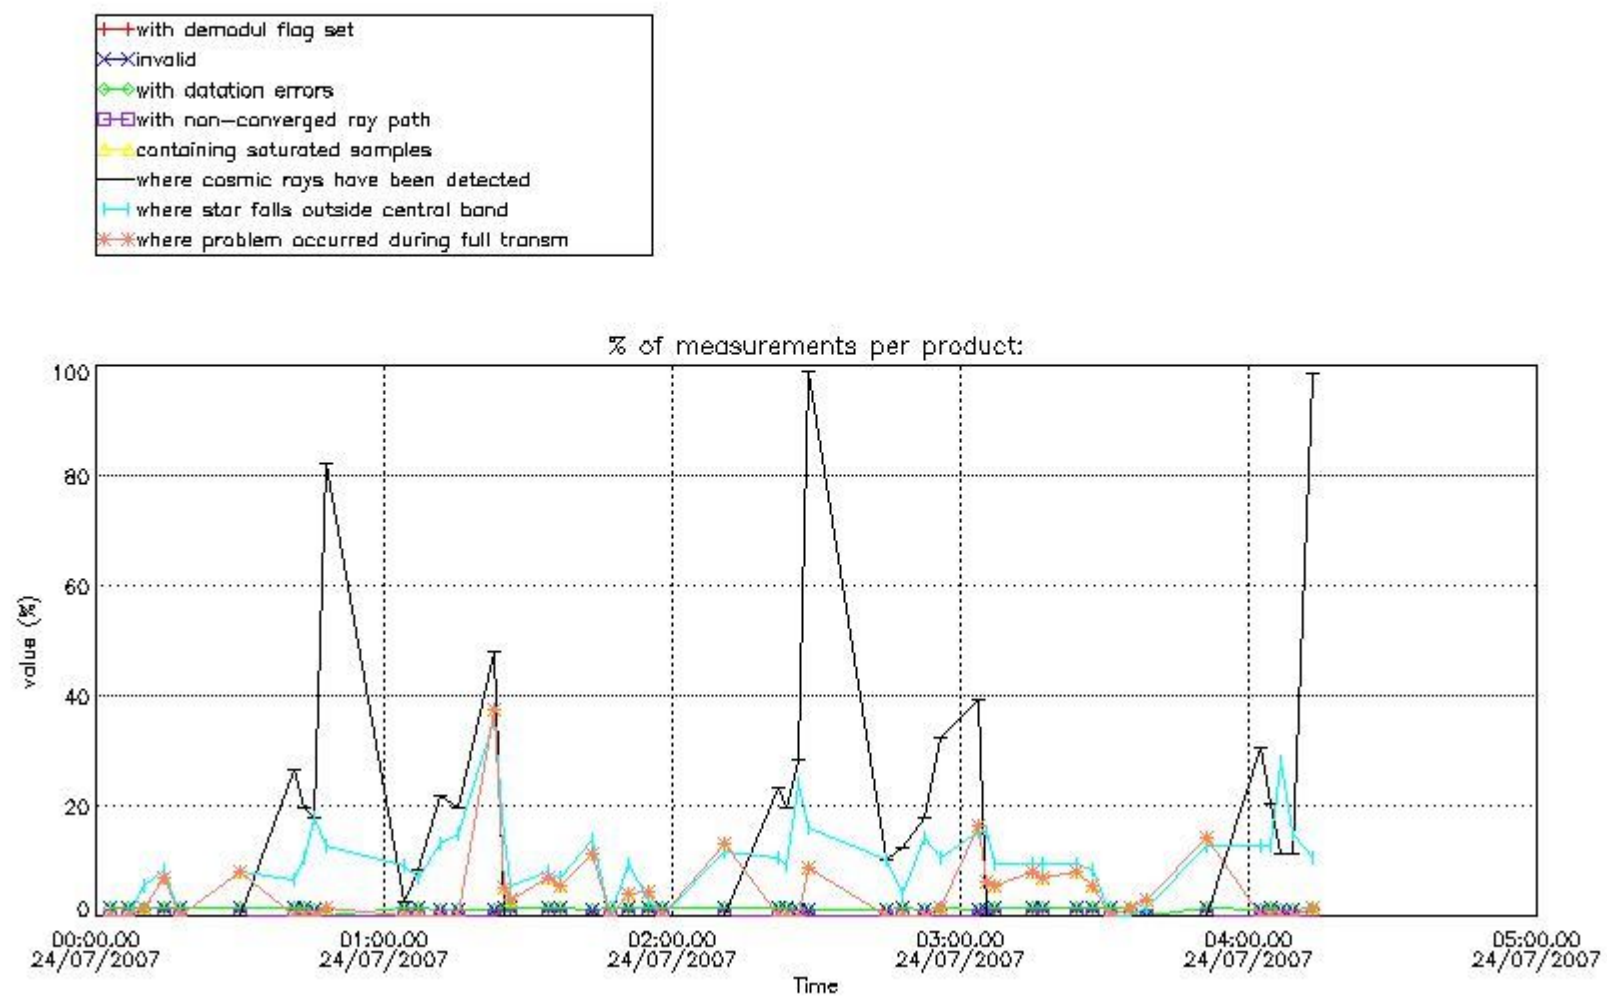

At least one measurement with demodulation flag set:	4.08163 %
Reference spectrum computed from DB:	0.00000 %
Reference spectrum with small number of measurements:	0.00000 %
SATU data not used:	0.00000 %

5.2 Plot quality information per product (time dependant)

5.3 Plot quality information per product (world map)