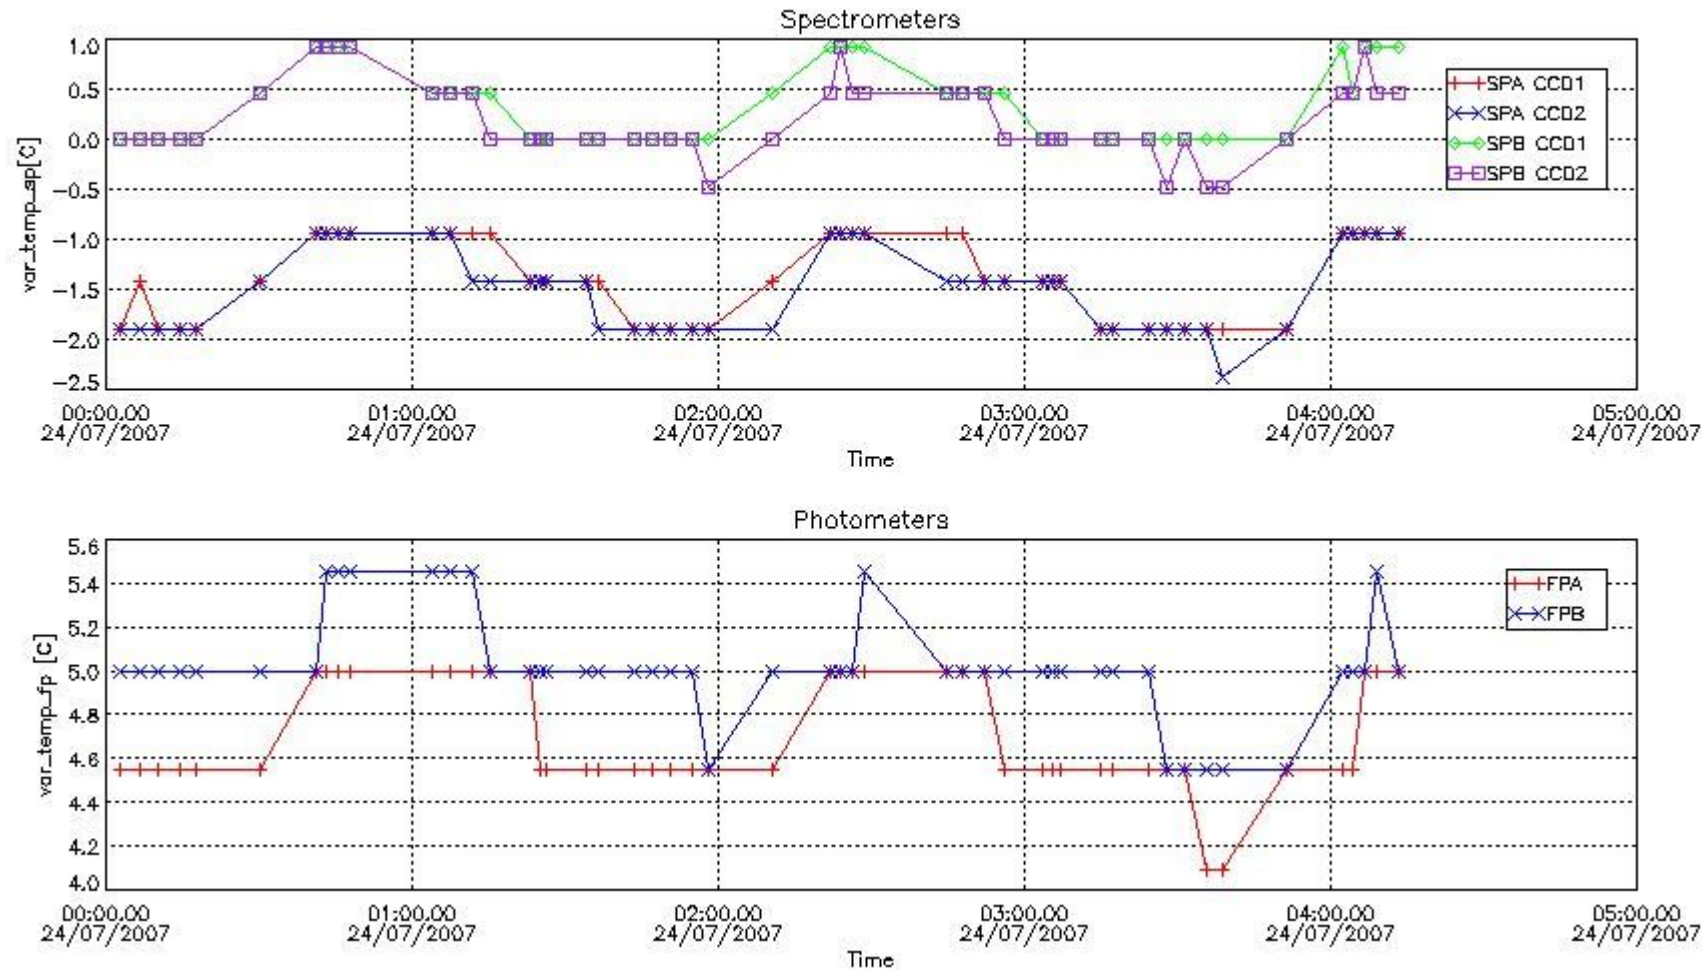

4. Overview of dark signal processing per product

The Dark Charge (DC) is a temperature-dependant signal added to the useful measurements and it is therefore subtracted from them during the processing. There are two phenomena that produce a continuous increase of the DC: the "hot pixels" (a pixel is "hot" when its DC exceeds by a significant amount its value measured on ground at the same temperature) and the "Random Telegraphic Signal" (abrupt change positive or negative of the CCD pixel signal, random in time, affecting only the DC part of the signal and not the photon generated signal).

In this section a list of products that did not use the Dark Sky Area (DSA) observation for the DC computation is given. It is also provided the mean DC plot per product for dark limb products with no error flag set.

4.1 All products used the DSA observation for the DC computation

4.2 Plot of mean dark charges per product: only products in DARK limb conditions without errors are used